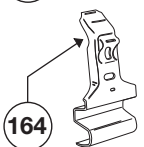

Thule System Kit 166

TOYOTA Camry 4-dr, 92-

x4

x4

190 mm
7 ¹/₂ inch

700 mm
27 ⁵/₈ inch

TOYOTA Camry coupé 2-dr, 94-

x4

x4

190 mm
7 ¹/₂ inch

700 mm
27 ⁵/₈ inch