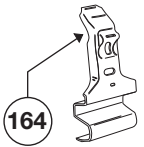

Thule System Kit 166

TOYOTA Camry 4-dr, 92-

x4

x4

190 mm
7 ¹/₂ inch

700 mm
27 ⁵/₈ inch

TOYOTA Camry coupé 2-dr, 94-

x4

x4

190 mm
7 ¹/₂ inch

700 mm
27 ⁵/₈ inch