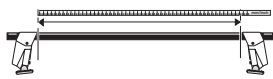

Thule System Kit 166

TOYOTA Camry 4-dr, 92-

x4

x4

190 mm
7 ¹/₂ inch

700 mm
27 ⁵/₈ inch

TOYOTA Camry coupé 2-dr, 94-

x4

x4

190 mm
7 ¹/₂ inch

700 mm
27 ⁵/₈ inch