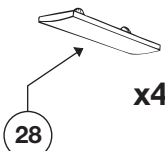

Thule System Kit 166

TOYOTA Camry 4-dr, 92-

x4

x4

190 mm
7 ¹/₂ inch

700 mm
27 ⁵/₈ inch

TOYOTA Camry coupé 2-dr, 94-

x4

x4

190 mm
7 ¹/₂ inch

700 mm
27 ⁵/₈ inch