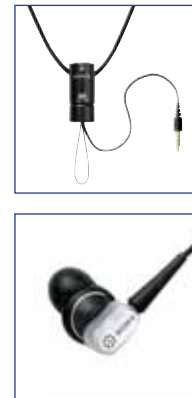

SUPPLIED ACCESSORIES

- Spare Silicon Caps (2 x Small / Medium / Large)