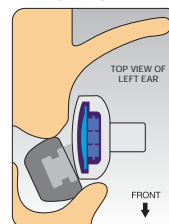

EX MONITOR

The orientation of the earpiece matches the orientation of the ear canal, ensuring a more comfortable and stable fit.