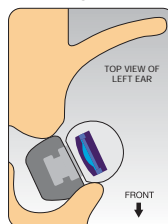

TRADITIONAL EAR-BUD