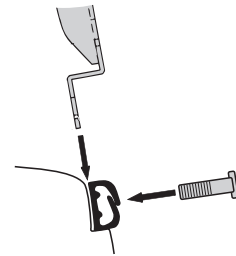

Thule System Kit 108

ALFA Romeo 164, 89-

Front

Rear

995 mm / 39 1/8 inch

945 mm / 37 1/4 inch