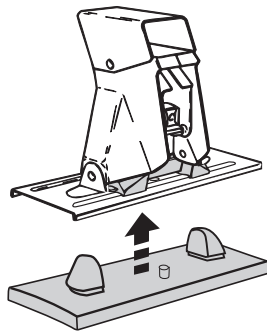

Thule System Kit 108

ALFA Romeo 164, 89-

Front

Rear

995 mm / 39 1/8 inch

945 mm / 37 1/4 inch