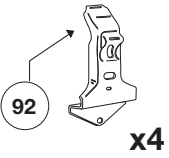

Thule System Kit 108

ALFA Romeo 164, 89-

Front

Rear

995 mm / 39 1/8 inch

945 mm / 37 1/4 inch