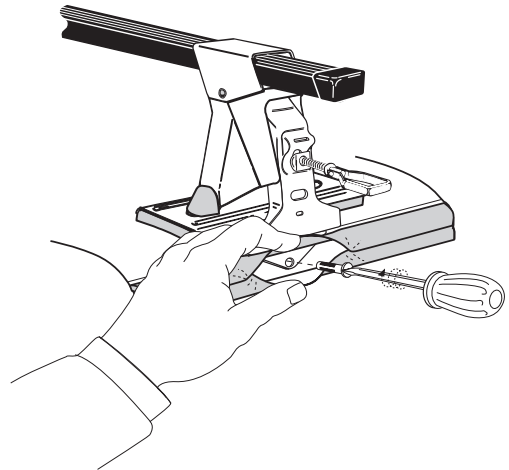

Thule System Kit 108

ALFA Romeo 164, 89-

Front

Rear

995 mm / 39 1/8 inch

945 mm / 37 1/4 inch