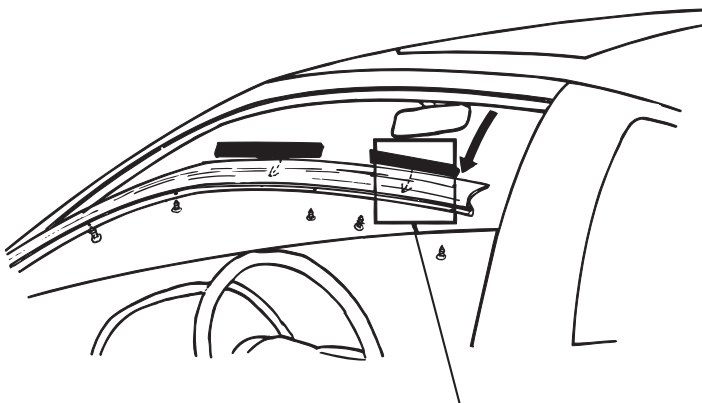

Thule System Kit 103

MITSUBISHI Eclipse

AMC Eagle Talon

PLYMOUTH Laser

CHRYSLER Gs Turbo 2 shelby

885 mm / 34 ⁷/₈ inch

AMC Eagle Talon

Thule recommends transporting of skis only.

Undo the 6 screws that hold the trim. Place the shim strip in the bottom of the trim as shown in figure A. Insert the strip so that it fills up the space between the trim and the inner rain gutter. Refit the braced trim.