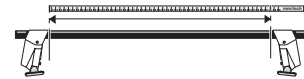

Thule System Kit 103

MITSUBISHI Eclipse

AMC Eagle Talon

PLYMOUTH Laser

CHRYSLER Gs Turbo 2 shelby

885 mm / 34 ⁷/₈ inch

AMC Eagle Talon

Thule recommends transporting of skis only.

Undo the 6 screws that hold the trim. Place the shim strip in the bottom of the trim as shown in figure A. Insert the strip so that it fills up the space between the trim and the inner rain gutter. Refit the braced trim.