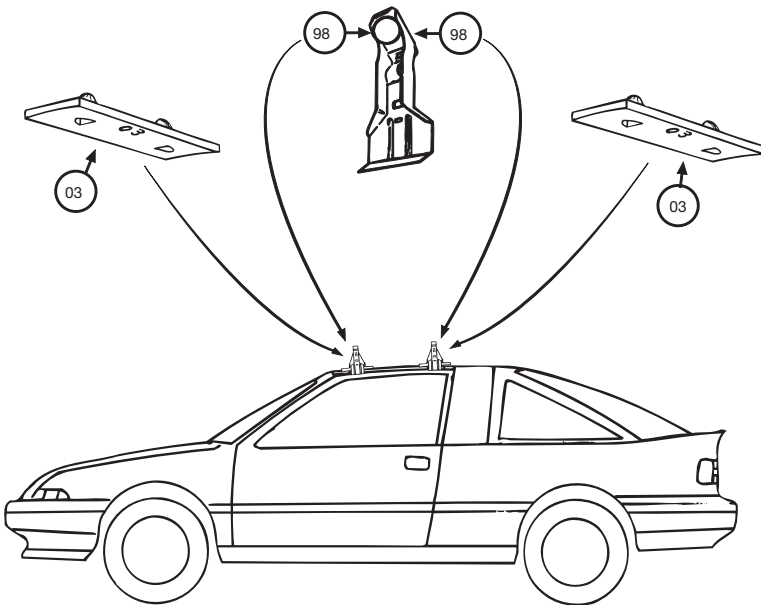

Thule System Kit 103

MITSUBISHI Eclipse

AMC Eagle Talon

PLYMOUTH Laser

CHRYSLER Gs Turbo 2 shelby

885 mm / 34 ⁷/₈ inch

AMC Eagle Talon

Thule recommends transporting of skis only.

Undo the 6 screws that hold the trim. Place the shim strip in the bottom of the trim as shown in figure A. Insert the strip so that it fills up the space between the trim and the inner rain gutter. Refit the braced trim.