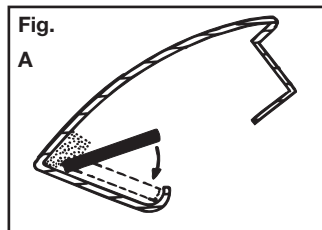

Thule System Kit 103

MITSUBISHI Eclipse

AMC Eagle Talon

PLYMOUTH Laser

CHRYSLER Gs Turbo 2 shelby

885 mm / 34 ⁷/₈ inch

AMC Eagle Talon

Thule recommends transporting of skis only.

Undo the 6 screws that hold the trim. Place the shim strip in the bottom of the trim as shown in figure A. Insert the strip so that it fills up the space between the trim and the inner rain gutter. Refit the braced trim.