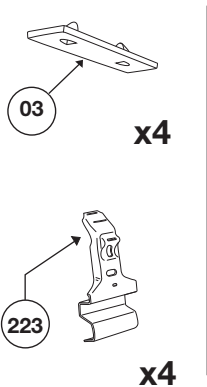

Thule System Kit 059

ACURA Legend 4-dr, 86-
HONDA Legend 4-dr, 86-

909•4EF/501-0059

Thule System Kit 060

NISSAN Short Cab 2-dr, 86-
NISSAN Frontier Short Cab 2-dr, 99-

	Front	Rear
Short Cab	1020 mm / 40 1/8 inch	1020 mm / 40 1/8 inch
Frontier Short Cab	1037 mm / 40 7/8 inch	1037 mm / 40 7/8 inch

	X	Y
Short Cab		* 400 mm 15 3/4 inch
Frontier Short Cab	250 mm 9 7/8 inch	* 315 mm 12 3/8 inch

* 400 mm 15 3/4 inch
315 mm 12 3/8 inch

IMPORTANT! Because of the short distance between the load bars, roof boxes, surfboards, bikes and other long loads should not be transported.