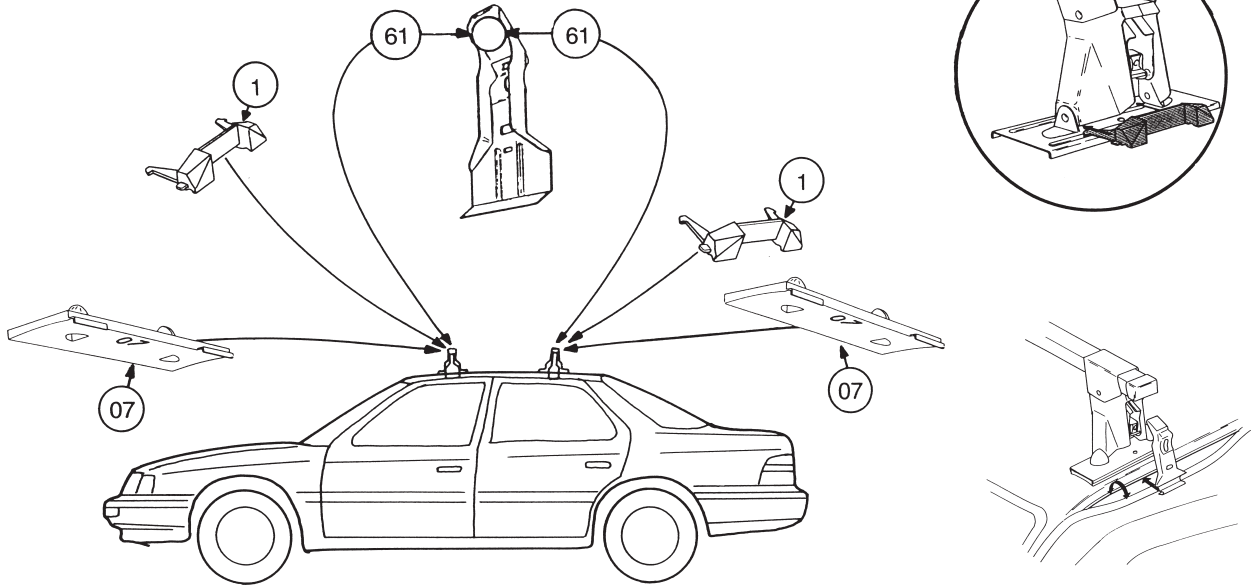

Thule System Kit 059

ACURA Legend 4-dr, 86-
HONDA Legend 4-dr, 86-

909•4EF/501-0059

Thule System Kit 060

NISSAN Short Cab 2-dr, 86-
NISSAN Frontier Short Cab 2-dr, 99-

	Front	Rear
Short Cab	1020 mm / 40 1/8 inch	1020 mm / 40 1/8 inch
Frontier Short Cab	1037 mm / 40 7/8 inch	1037 mm / 40 7/8 inch

	X	Y
Short Cab		* 400 mm 15 3/4 inch
Frontier Short Cab	250 mm 9 7/8 inch	* 315 mm 12 3/8 inch

* 400 mm 15 3/4 inch
315 mm 12 3/8 inch

IMPORTANT! Because of the short distance between the load bars, roof boxes, surfboards, bikes and other long loads should not be transported.