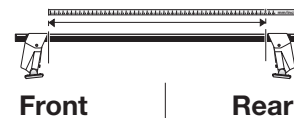

Thule System Kit 059

ACURA Legend 4-dr, 86-
HONDA Legend 4-dr, 86-

909•4EF/501-0059

Thule System Kit 060

NISSAN Short Cab 2-dr, 86-
NISSAN Frontier Short Cab 2-dr, 99-

	Front	Rear
Short Cab	1020 mm / 40 1/8 inch	1020 mm / 40 1/8 inch
Frontier Short Cab	1037 mm / 40 7/8 inch	1037 mm / 40 7/8 inch

	X	Y
Short Cab		* 400 mm 15 3/4 inch
Frontier Short Cab	250 mm 9 7/8 inch	* 315 mm 12 3/8 inch

* 400 mm 15 3/4 inch
315 mm 12 3/8 inch

IMPORTANT! Because of the short distance between the load bars, roof boxes, surfboards, bikes and other long loads should not be transported.