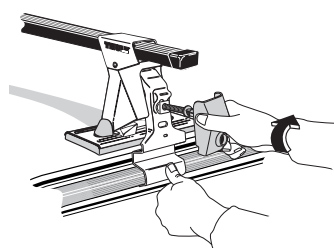

	X	Y
Short Cab		* 400 mm 15 3/4 inch
Frontier Short Cab	250 mm 9 7/8 inch	* 315 mm 12 3/8 inch

* 400 mm 15 3/4 inch
315 mm 12 3/8 inch

IMPORTANT! Because of the short distance between the load bars, roof boxes, surfboards, bikes and other long loads should not be transported.