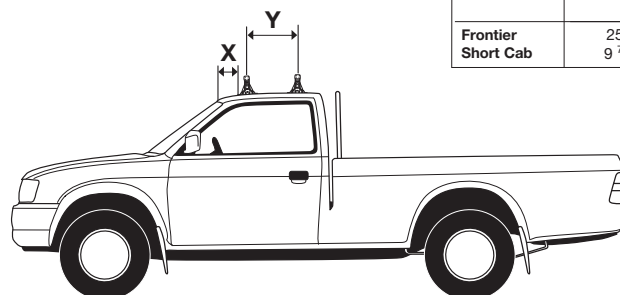

Thule System Kit 059

ACURA Legend 4-dr, 86-
HONDA Legend 4-dr, 86-

909•4EF/501-0059

Thule System Kit 060

NISSAN Short Cab 2-dr, 86-
NISSAN Frontier Short Cab 2-dr, 99-

	Front	Rear
Short Cab	1020 mm / 40 1/8 inch	1020 mm / 40 1/8 inch
Frontier Short Cab	1037 mm / 40 7/8 inch	1037 mm / 40 7/8 inch

	X	Y
Short Cab		* 400 mm 15 3/4 inch
Frontier Short Cab	250 mm 9 7/8 inch	* 315 mm 12 3/8 inch

* 400 mm 15 3/4 inch
315 mm 12 3/8 inch

IMPORTANT! Because of the short distance between the load bars, roof boxes, surfboards, bikes and other long loads should not be transported.