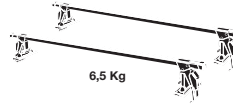

Thule System Kit 061

TOYOTA Corolla cupé GT
TOYOTA Trueno, Levin
TOYOTA Cresta
TOYOTA Pickup