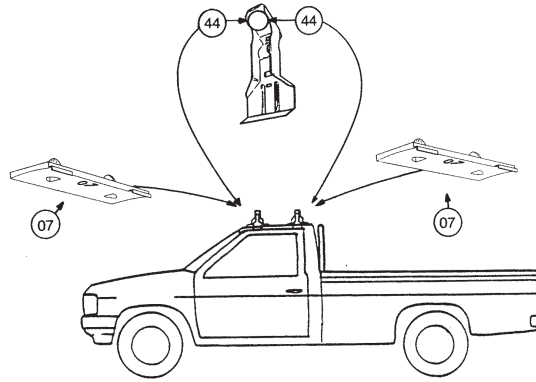

Thule System Kit 061

TOYOTA Corolla cupé GT
TOYOTA Trueno, Levin
TOYOTA Cresta
TOYOTA Pickup

GB ATTENTION!

937•4EF/501-0061-03