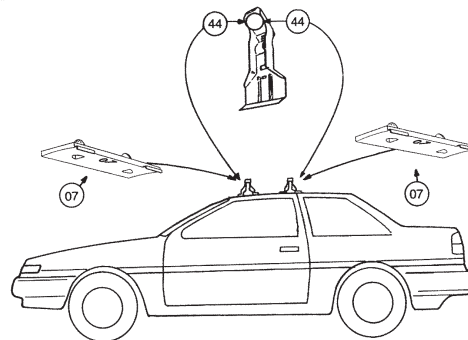

Thule System Kit 061

TOYOTA Corolla cupé GT
TOYOTA Trueno, Levin
TOYOTA Cresta
TOYOTA Pickup

GB ATTENTION!

937•4EF/501-0061-03