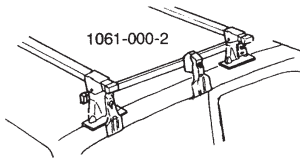

GB ATTENTION!