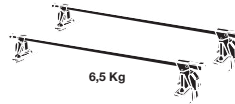

## GB ATTENTION!

We recommend use of the THULE short roof line adaptor (SRA) part no. 1061-000-2 for two door vehicles with restricted roof area, such as sports coupes etc. Designed exclusively for the THULE 1061 system to maximise carrying capacity and versatility by spreading the bars equally so that loads such as sailboards, bicycles and small craft can be secured easily. Ask your THULE dealer for more details.