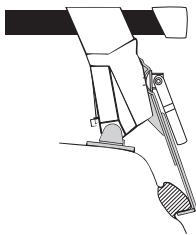

978 mm ± 5mm
38 1/2 inch ± 1/4 inch

345•4EF/501-0053-02