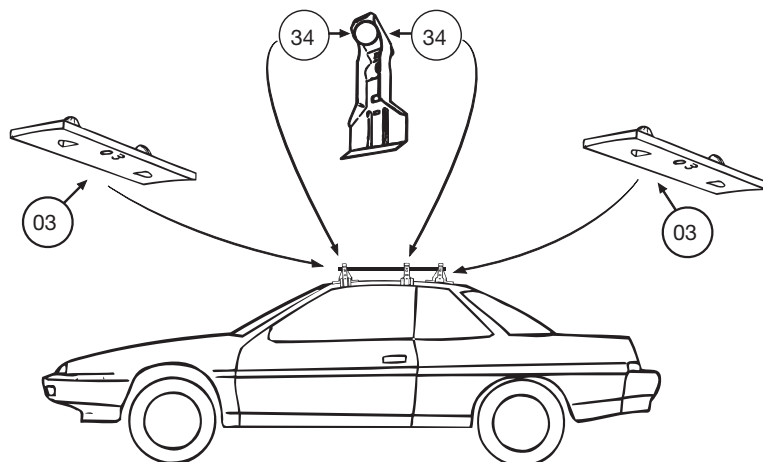

978 mm ± 5mm
38 1/2 inch ± 1/4 inch

345•4EF/501-0053-02