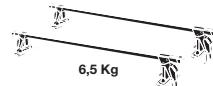

Thule System Kit 053

SUBARU 1800 Coupé, 87-
SUBARU Turbo XT

978 mm ± 5mm
38 1/2 inch ± 1/4 inch

345•4EF/501-0053-02