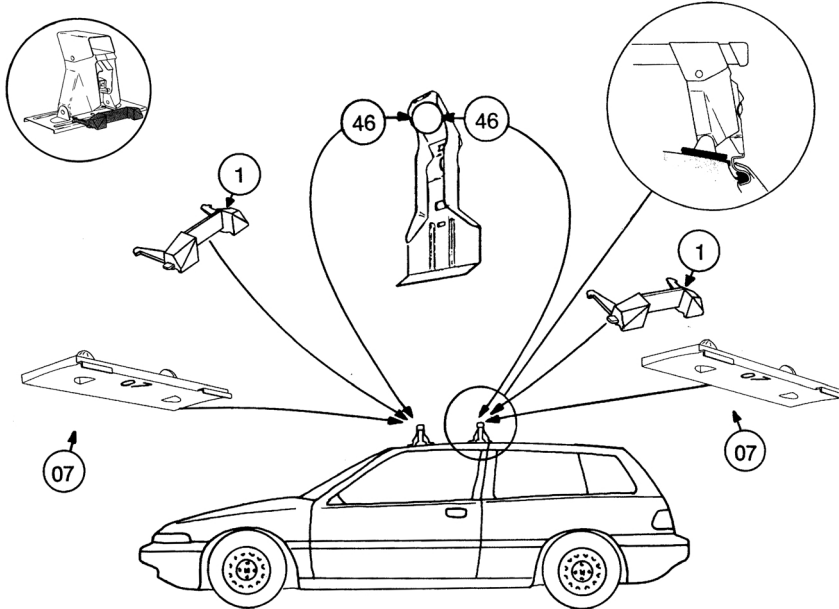

# Thule System Kit 052

HONDA Accord 3-dr, 86-

## GB ATTENTION!

We recommend use of the THULE short roof line adaptor (SRA) part no. 1061-000-2 for two door vehicles with restricted roof area, such as sports coupes etc. Designed exclusively for the THULE 1061 system to maximise carrying capacity and versatility by spreading the bars equally so that loads such as sailboards, bicycles and small craft can be secured easily. Ask your THULE dealer for more details.

# Thule System Kit 053

SUBARU 1800 Coupé, 87-  
SUBARU Turbo XT

978 mm ± 5mm  
38 1/2 inch ± 1/4 inch

345•4EF/501-0053-02