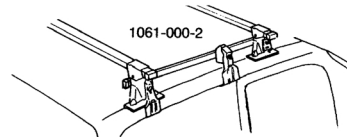

## GB ATTENTION!

We recommend use of the THULE short roof line adaptor (SRA) part no. 1061-000-2 for two door vehicles with restricted roof area, such as sports coupes etc. Designed exclusively for the THULE 1061 system to maximise carrying capacity and versatility by spreading the bars equally so that loads such as sailboards, bicycles and small craft can be secured easily. Ask your THULE dealer for more details.

# Thule System Kit 053

SUBARU 1800 Coupé, 87-  
SUBARU Turbo XT

978 mm ± 5mm  
38 1/2 inch ± 1/4 inch

345•4EF/501-0053-02