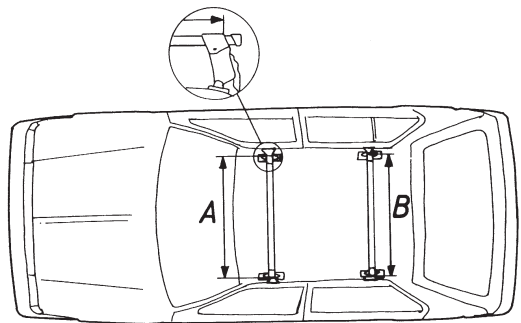

Thule System Kit 039

SUBARU 1.8 Leone 2-dr, 4-dr

909•4EF/501-0039

Thule System Kit 041

CHEVROLET Spectrum, 4-dr
ISUZU Gemini, 4-dr
NISSAN Micra, 4-dr

	A	B
CHEVROLET SPECTRUM, 4-D	970 mm/38 in	970 mm/38 in
ISUZU GEMINI, 4-D	970 mm/38 in	970 mm/38 in
NISSAN MICRA, 4-D	920 mm/36 1/4 in	920 mm/36 1/4 in