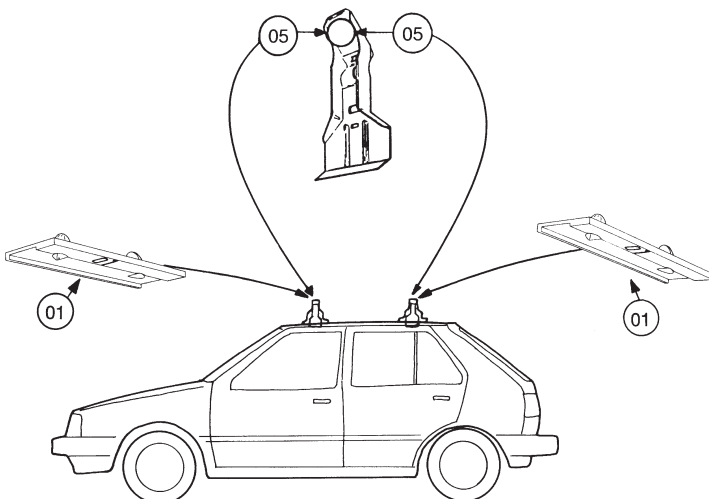

Thule System Kit 039

SUBARU 1.8 Leone 2-dr, 4-dr

909•4EF/501-0039

Thule System Kit 041

CHEVROLET Spectrum, 4-dr
ISUZU Gemini, 4-dr
NISSAN Micra, 4-dr

	A	B
CHEVROLET SPECTRUM, 4-D	970 mm/38 in	970 mm/38 in
ISUZU GEMINI, 4-D	970 mm/38 in	970 mm/38 in
NISSAN MICRA, 4-D	920 mm/36 1/4 in	920 mm/36 1/4 in