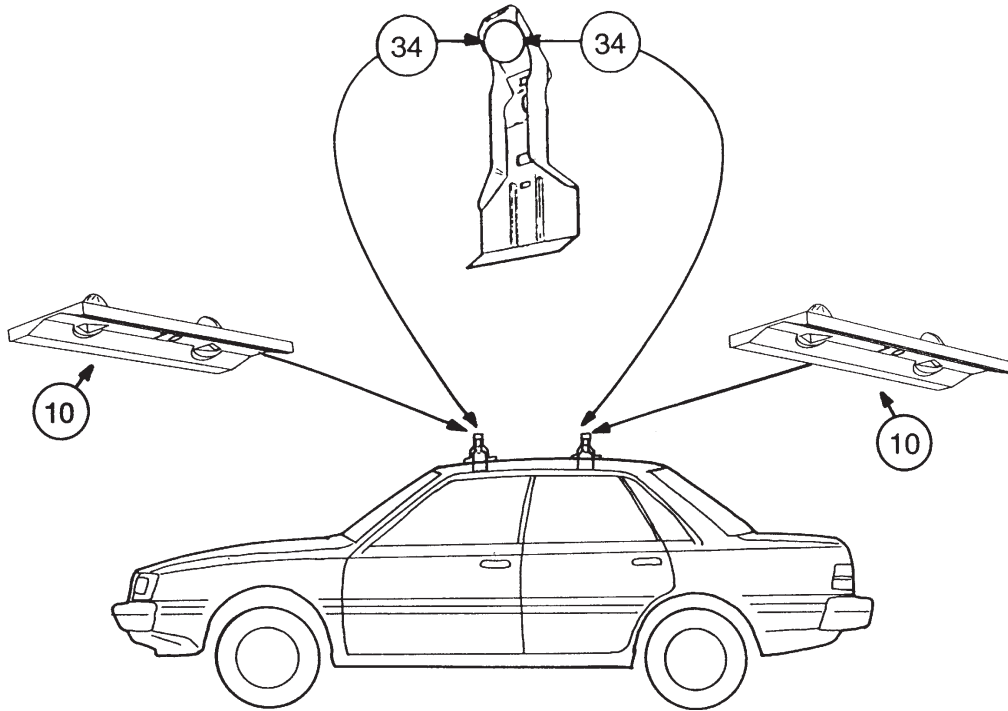

Thule System Kit 039

SUBARU 1.8 Leone 2-dr, 4-dr

909•4EF/501-0039

Thule System Kit 041

CHEVROLET Spectrum, 4-dr
ISUZU Gemini, 4-dr
NISSAN Micra, 4-dr

	A	B
CHEVROLET SPECTRUM, 4-D	970 mm/38 in	970 mm/38 in
ISUZU GEMINI, 4-D	970 mm/38 in	970 mm/38 in
NISSAN MICRA, 4-D	920 mm/36 1/4 in	920 mm/36 1/4 in