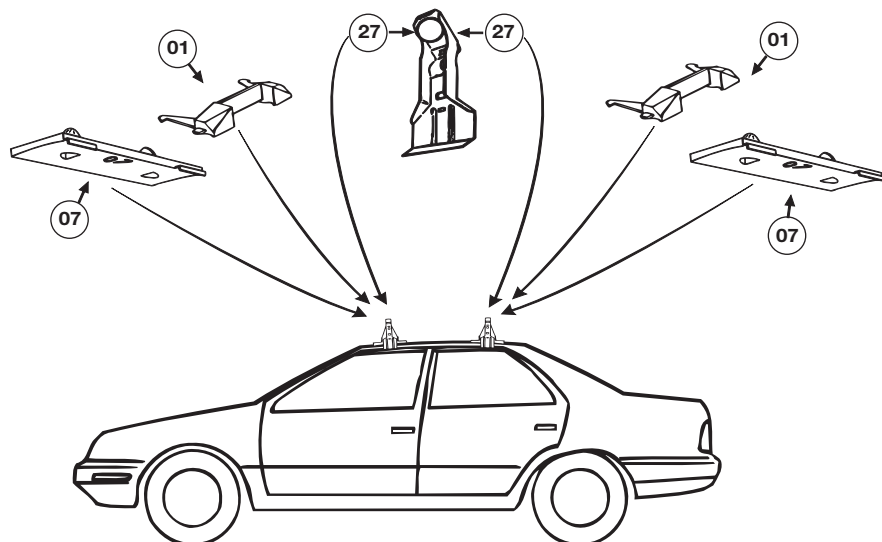

# Thule System Kit 010

**CHEVROLET** Spectrum 2-dr  
**ISUZU** Gemini Hatchback  
**NISSAN** Micra 2-dr, 83-

	Front	Rear
<b>CHEVROLET</b>	860 mm / 33 7/8 inch	880 mm / 34 5/8 inch
<b>ISUZU</b>	860 mm / 33 7/8 inch	880 mm / 34 5/8 inch
<b>NISSAN</b>	800 mm / 31 1/2 inch	845 mm / 33 1/4 inch

# Thule System Kit 011

**CHRYSLER** ES 4-dr, 87-  
 Lebaron 4-dr, 90-  
 Sundance 4-dr, 87-  
**DODGE** Shadow 4-dr, 87-  
 Spirit 4-dr, 89-  
**PLYMOUTH** Acclaim 4-dr, 89-  
 Sundance 4-dr, 87-

223•4DF/501-0011-05