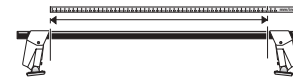

Thule System Kit 010

CHEVROLET Spectrum 2-dr
ISUZU Gemini Hatchback
NISSAN Micra 2-dr, 83-

Front

Rear

CHEVROLET	860 mm / 33 ⁷ / ₈ inch	880 mm / 34 ⁵ / ₈ inch
ISUZU	860 mm / 33 ⁷ / ₈ inch	880 mm / 34 ⁵ / ₈ inch
NISSAN	800 mm / 31 ¹ / ₂ inch	845 mm / 33 ¹ / ₄ inch