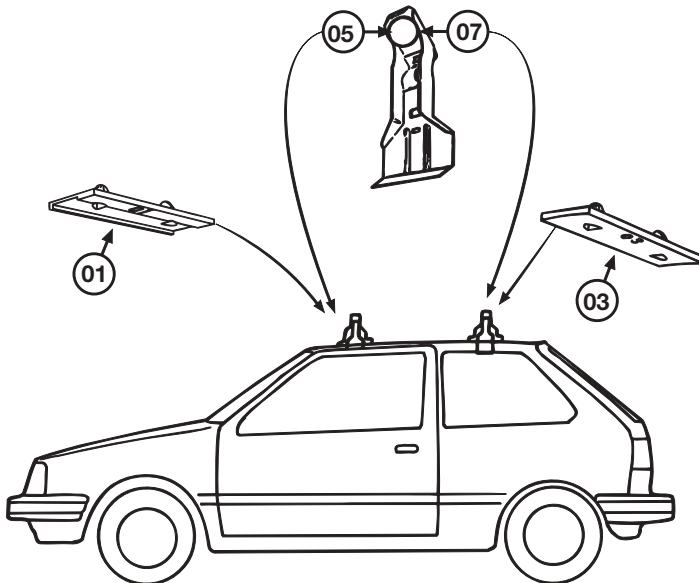

Thule System Kit 010

CHEVROLET Spectrum 2-dr
ISUZU Gemini Hatchback
NISSAN Micra 2-dr, 83-

Front

Rear

CHEVROLET	860 mm / 33 ⁷ / ₈ inch	880 mm / 34 ⁵ / ₈ inch
ISUZU	860 mm / 33 ⁷ / ₈ inch	880 mm / 34 ⁵ / ₈ inch
NISSAN	800 mm / 31 ¹ / ₂ inch	845 mm / 33 ¹ / ₄ inch