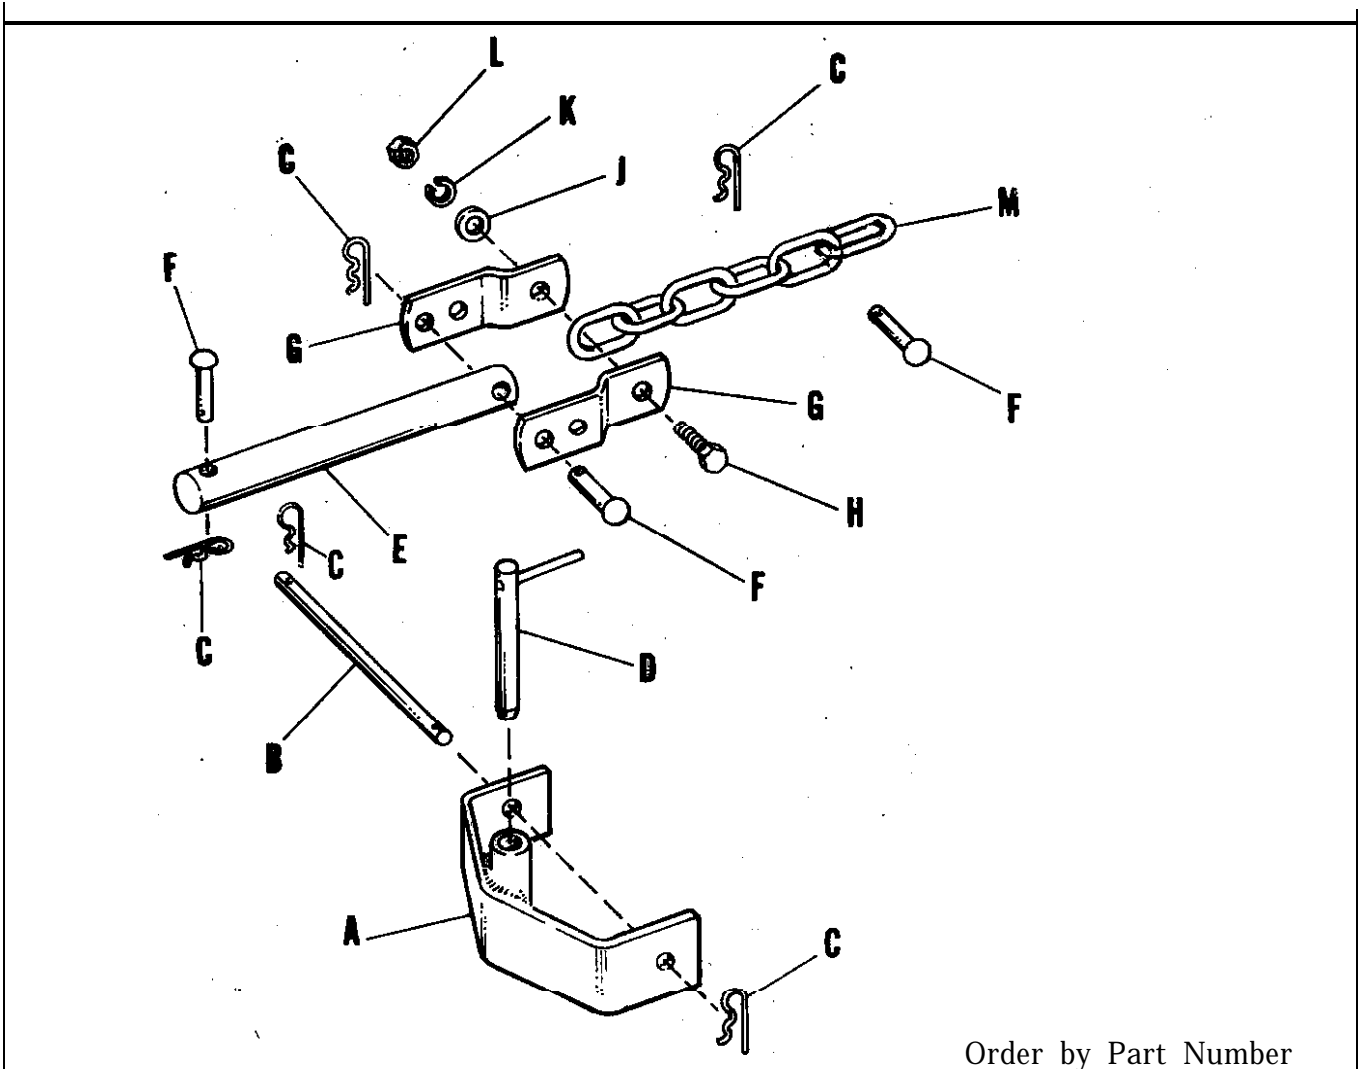

Simplicity

HITCH ADAPTER KIT

MFR'S. NO. 2 0 2

Order by Part Number

Reference Letter	Part Number	Description
A	112055	Clevis Assembly
B	105140	Rod, Pivot
C	8161045	Clip, Spring
D	8061502	Pin Assembly, Hitch
E	112059	Pin, Plow Lift
F	118053	Pin
G	112060	Bracket
H	705009	Capscrew, Hex Hd., 3/8"-16 NC x 1 1/2" long
J	719001	Washer, Plain, 3/8"
K	720002	Lockwasher, 3/8"
L	717003	Hex Nut, 3/8-16 NC
M	112061	Chain, Plow Lift