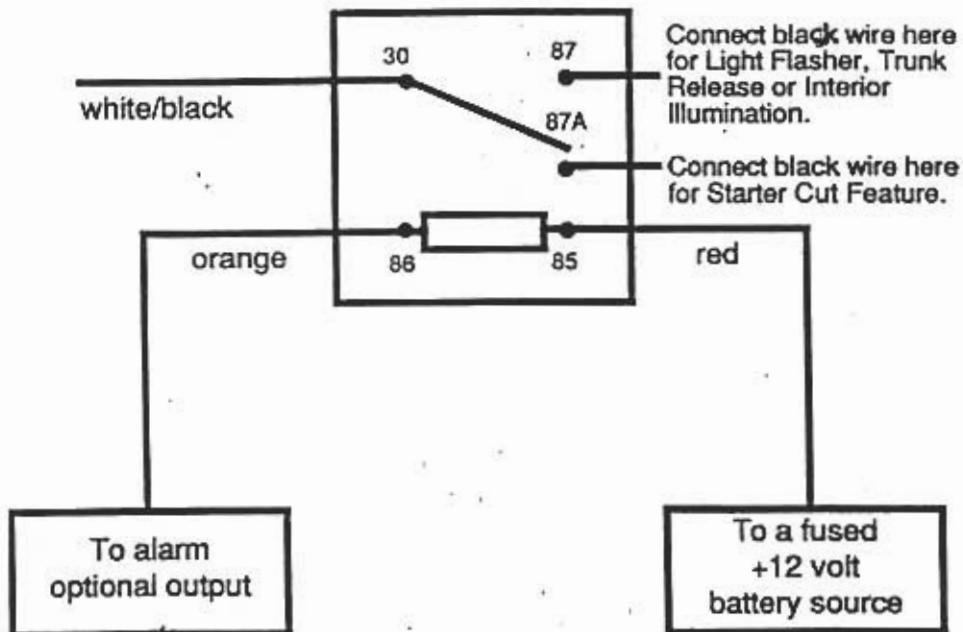

VEHICLE SECURITY

30 Amp Automotive Relay

AS-9256

	STARTER CUT	LIGHT FLASHER	TRUNK RELEASE	ENTRY ILLUMINATION
AA9247	Standard	Use AS9256	N/A	N/A
TSP550	Standard	Use AS9256	N/A	N/A
TSP750	Standard	Use AS9256	N/A	N/A

Wire the relay as shown in the alarm installation/operation guide.