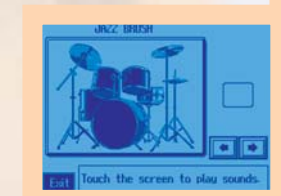

ELEGANT EXTERIOR
THE KR-105 IS AVAILABLE IN THE FOLLOWING FINE FINISHES:

KR-105-AK OAK

KR-105-MH MAHOGANY (PICTURED LEFT)

KR-105-PE POLISHED EBONY

KR-105-SC SATIN CHERRY

Refined Piano with Essential Features

KR-105