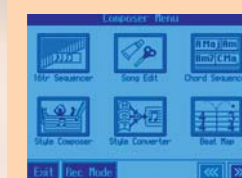

VISUAL MUSIC ASSISTANT

Visual musical accompaniment styles with an incredibly realistic human feel – that's what you get in the KR-105. And with intuitive visual navigation, this instrument puts you in direct touch with styles that sound great and are easy to control. Just play a chord, and the accompaniment intelligently follows your lead!

DIGIScore

Roland's innovative DigiScore feature brings new musical possibilities and enjoyment to playing and practicing the piano. Interact with your music via the "Touch The Notes" feature, which lets you actually touch a note (or series of notes) onscreen for instant audible playback.

QUICK SELECT

All of the KR-105's main functions, including playing back songs, displaying notation, running the automatic accompaniment, and selecting tones, can be accomplished quickly using the touchscreen and accompanying front-panel buttons. Streamlined and simple.

LIVE DRUMMER STYLES

The musical patterns included with the KR-105 are dynamic and true to life. Many of the drum and percussion patterns were recorded by master session drummers using Roland's V-Drums, providing amazing realism. Delight, entertain, and impress your friends by incorporating these action-packed backing tracks into your performances.