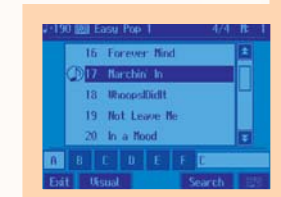

ELEGANT EXTERIOR
THE KR-105 IS AVAILABLE IN THE FOLLOWING FINE FINISHES:

KR-105-AK OAK

KR-105-MH MAHOGANY (PICTURED LEFT)

KR-105-PE POLISHED EBONY

KR-105-SC SATIN CHERRY

Refined Piano with Essential Features

KR-105