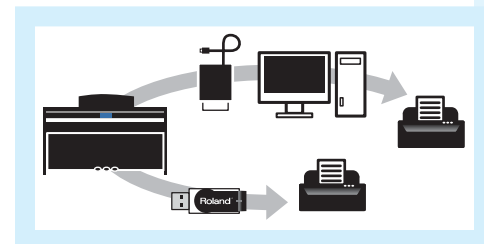

USB

Three USB ports are built into the KR-107. One port is dedicated as USB-MIDI interface, providing convenient communication between the KR-107 and computers. Another port is provided for storing and loading songs, Standard MIDI Files, audio (WAV files), notation, and more via optional USB Flash Memory. The third port is for use with Roland's USB-equipped FD-01A floppy disk drive.