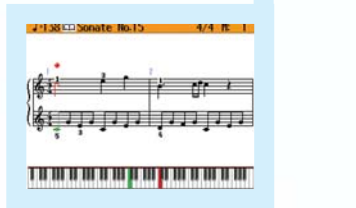

DIGISCORE

DigiScore brings new musical possibilities and enjoyment to playing and practicing the piano. The "Touch The Notes" feature lets you actually touch a note (or series of notes) onscreen for instant audible playback. Explore the handy "Auto-Sync DigiScore" feature, which scrolls the onscreen sheet music in sync with your performance. No more frantic page-turning as you play.

VISUAL LESSON

The KR-107's "Visual Lesson" feature makes practice fun and effective. You can use this tool to score the results of your performances and find out which notes have been played differently than those indicated in the notation.

SONGS & STYLES

You won't believe how much music can come from one instrument. The KR-107's library of onboard Music Styles spans a wide variety of genres, from pop to rock, jazz to gospel, country, and more, all with an incredibly realistic human sound and feel; many of the internal drum and percussion patterns were recorded by master session drummers using Roland's amazing V-Drums. Bring your next party or performance to life with the dynamic big band, Latin, contemporary or classic favorites built into this instrument.