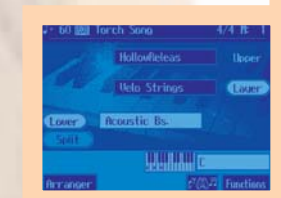

ELEGANT EXTERIOR
THE KR-105 IS AVAILABLE IN THE FOLLOWING FINE FINISHES:

KR-105-AK OAK

KR-105-MH MAHOGANY (PICTURED LEFT)

KR-105-PE POLISHED EBONY

KR-105-SC SATIN CHERRY

Refined Piano with Essential Features

KR-105