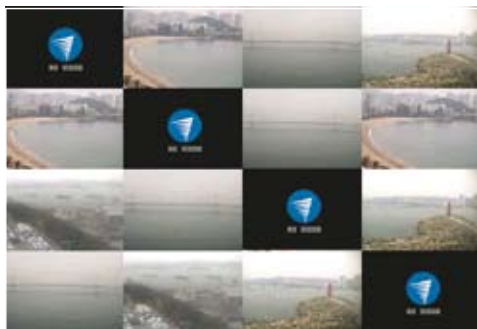

System configuration