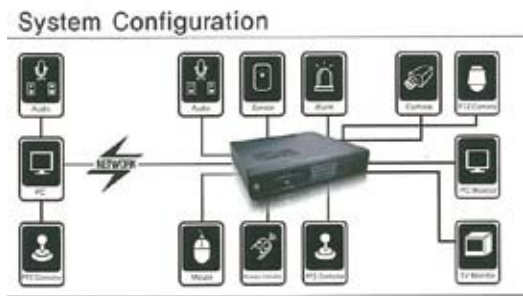

DVR8-8500AI™

8 Channel Digital Video Recorder

The ultimate 'artificial intelligence' security protection for your business

- Records up to 2 months continuously from 8 cameras
- Download free CMS software to see multiple locations at once
- Pre-Installed 250GB Seagate Hard Drive
- Smart Search: Allows you to highlight an area & search in that area
- Superior Video Quality: New H.264 Compression Technology
- Easy remote viewing setup: With auto detection of IP address & free auto forwarding of dynamic IP address
- Easy back-up to CDR/RW
- Simple to use Mouse Operation (mouse not included)
- Easy set-up & operation from Embedded OS Interface

Warehouse

Retail

Office Building

Parking Lot

Schools

Office

- Smart Search
- Remote viewing over the web or network*
- Mouse & Remote Control
- Seagate 250GB Hard Drive
- Plugs into your TV
- Easy Back-Up: USB Compatible, DVD-RW
- Superior Video Quality: NEW H.264 LEVEL Compression Technology
- Color

DVR8-8500AI™ 8 Channel Digital Video Recorder

The ultimate 'artificial intelligence' security protection for your business

System configuration

Easy to use menus

Simultaneously view & record
up to 16 channels

Remote viewer screen

H.264 (DMX)

MPEG4

Amazing features, yet easy to use!

- Easy remote viewing - detects IP address automatically
- Built-in high speed Search Engine (Max. 128x)
- Superior video quality new H.264 compression technology & VGA adapter
- Easy to use on-screen 3D operating system, menus, remote & mouse control
- Pentaplex operation for simultaneous live monitoring, recording, playback, archiving and remote image access