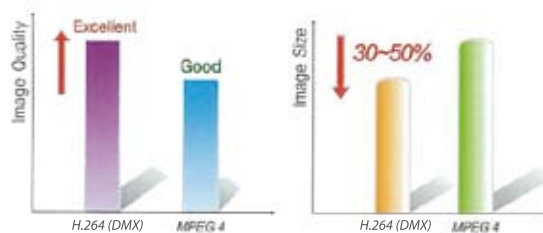

DVR8-8500AI™ 8 Channel Digital Video Recorder

The ultimate 'artificial intelligence' security protection for your business

System configuration

Easy to use menus

Simultaneously view & record
up to 16 channels

Remote viewer screen

H.264 (DMX)

MPEG4

Amazing features, yet easy to use!

- Easy remote viewing - detects IP address automatically
- Built-in high speed Search Engine (Max. 128x)
- Superior video quality new H.264 compression technology & VGA adapter
- Easy to use on-screen 3D operating system, menus, remote & mouse control
- Pentaplex operation for simultaneous live monitoring, recording, playback, archiving and remote image access