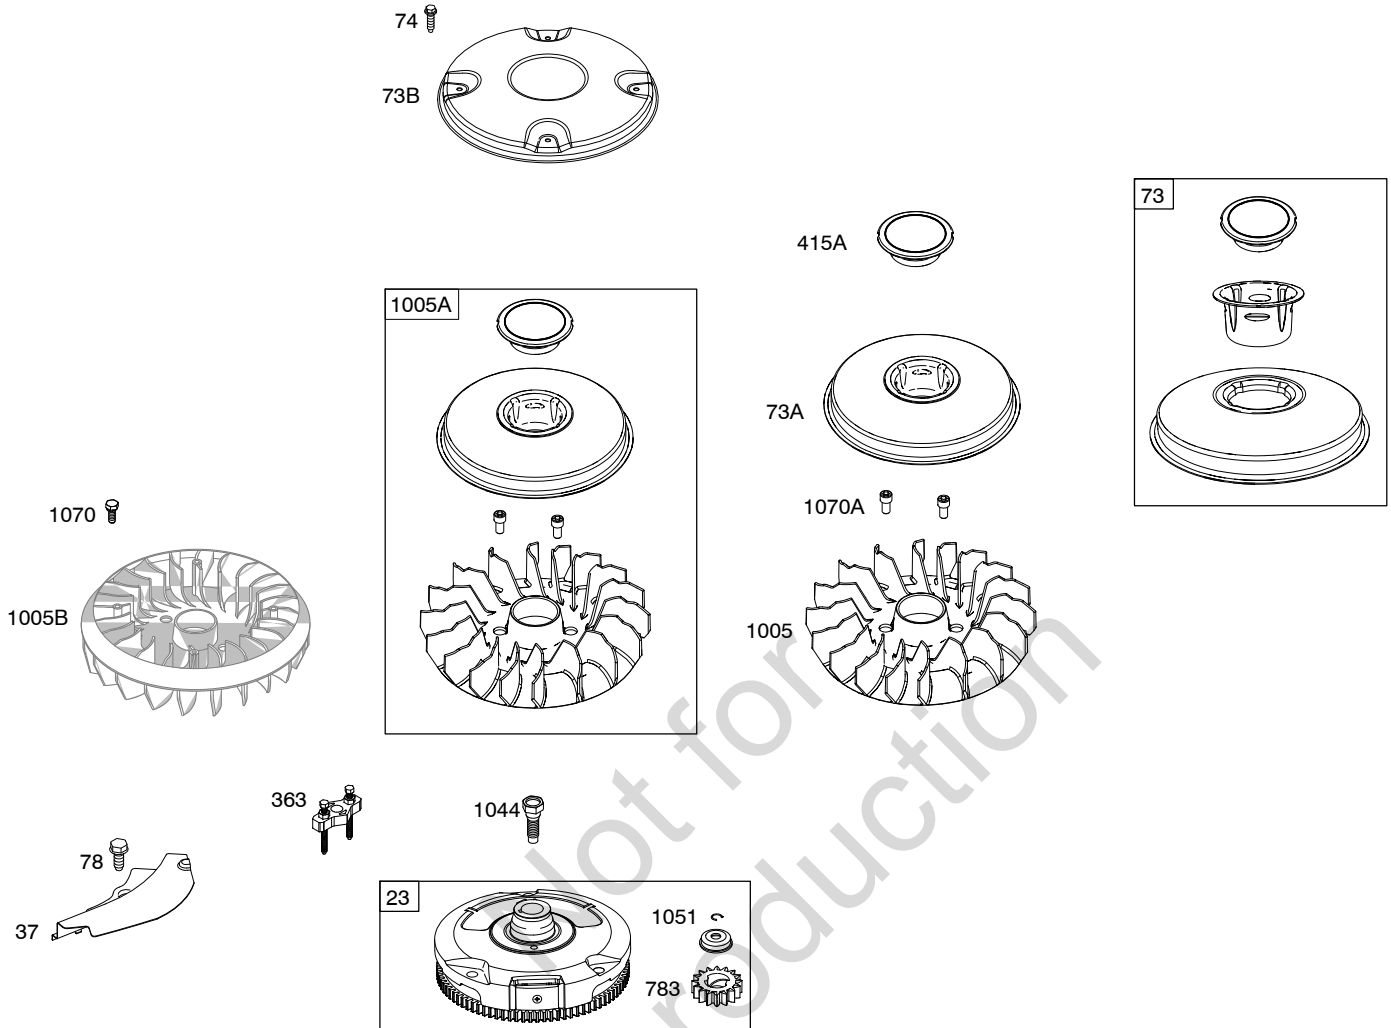

Illustrated Parts List

Model Series

31P700

TYPE NUMBERS
0115 through 1076.

TABLE OF CONTENTS

Air Cleaner	5
Alternator	7
Blower Housing	5
Camshaft	2
Carburetor	4
Controls	7
Crankshaft	2
Cylinder	2
Cylinder Head	3
Electric Starter	7
Engine Sump	2
Exhaust System	5
Flywheel	6
Fuel Supply	4
Gasket Set - Engine	2
Gasket Set - Valve	3
Governor Spring	7
Ignition	7
Intake Manifold	3
Kit - Carburetor Overhaul	4
Lubrication	3
Operator's Manual	2
Piston, Rings, Connecting Rod	2
Valves	3
Warning Label	2

PRINTED IN U.S.A.

COPYRIGHT by BRIGGS & STRATTON CORPORATION
All rights reserved. No part of this material may be reproduced or transmitted, in any form or by any means, electronic or mechanical, including photocopying, recording or by any information storage and retrieval system, without permission in writing from Briggs & Stratton Corporation.