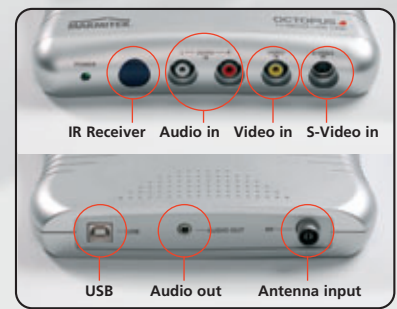

Software

Remote

OCTOPUS

- Watch TV on your laptop or PC with a USB connection, without even having to open up the PC.
- Transfer your favourite video tapes to DVD
- Octopus as PVR (Personal Video Recorder): record your favourite TV programmes. Time Shift allows you to pause TV programmes at any moment and watch them later.
- Connect an Audio/Video equipment (video recorder, camcorder, surveillance camera) to the front of the Octopus and easily copy images and sound to DVD.

HOW DOES OCTOPUS WORK?

Connect Octopus to your PC, using the combined USB 2.0/Audio cable (included). Connect the coax/antenna cable to the back of Octopus. With the software included you can watch, record and copy TV images. You can also connect any AV device (video recorder, camcorder, security camera) to the front of Octopus and easily transfer images and sound to your PC for editing, recording and archiving. A remote control for the Octopus TV function is included.

TECHNICAL DATA

- USB 2.0 (TV + record), USB 1.1 (TV only)
- Input can be copied to AVI, MPEG1, MPEG2 or MPEG4 format
- Full-screen, high resolution: PAL BG/DK (720 x 576, 25 fps)
- 'Stereo audio in', 'Video in' and 'S video in'
- Coax/antenna connection, 75 Ω
- Supports VCD and DVD formats
- Suitable for Windows 2000/XP
- Powered via USB
- Dimensions Octopus 180x140x27 mm
- Including software: Octopus, DirectX, WINDVR3 (TimeShift and burning DVD's), Showshifter, (create your own Media centre)
- Including IR remote control