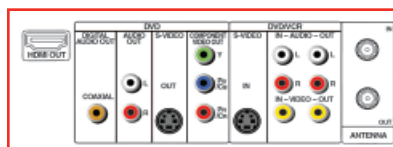

VIDEO

Progressive Out	•
Video D/A Converter	54MHz/10-Bit
Video Upconversion³	720p/1080i/1080p
Kodak Picture CD	•
DivX® Home Theater Certified²	•
Digital Photo Viewer (JPEG)	•
Y/C Separation	•

RECORDING FUNCTIONS

Tuner Channels	ATSC/NTSC/QAM Digital Tuning
DVD-R (Video Mode)	•
DVD+R	•
DVD-RW (VR & Video Mode)	•
DVD+RW (VR Mode)	•
4-Head Hi-fi VCR	•
Recording Modes (DVD)	1H (XP)/2H (SP)/ 4H (LP)/6H (EP)/8H (SLP)
Record Speeds (VCR)	SP/LP
V-Chip Recording	•
Timer Recording	12 programs/1 month
Camcorder Controls	Yes (Dubbing)

AUDIO

Audio D/A Converter	192k/24-Bit
MP3 Playback²	•
WMA Playback²	•
Dolby® Digital Recording (2-Ch)	•

CONVENIENCE

OSD Language	English/French/Spanish
Scan FF/REW	2x, 12x, 24x, 100x
Slow-Motion	1/2, 1/4, 1/8 (FWD)
Instant Replay	•
Instant Skip	•
Zoom (magnifications)	•
Editing Features	Playlist/Rename Title/ Chapter Creation (User and Auto)
Timer Back Up (at standby mode)	30min.
Bi-directional Dubbing	•
Auto Finalization with Undo	•

TERMINALS

Component Out	1
HDMI™ Out	1
Front DV Input	1
Front A/V Input	1
Rear S-Video Input/Output	1 /1
Rear RCA-Video Input/Output	1 /1
Rear Analog Audio Input/Output	1/1
Coaxial Digital Audio Output	1

PRODUCT & PACKAGING

Unit Dimensions (WHD) in.	17.13 x 3.92 x 10.55
Carton Dimensions	21.34 x 7.09 x 14.76
Unit Weight	9.46 lbs
Carton Weight	12.32 lbs
UPC Code	022265002117

¹This product is not made or sold for unauthorized use of copyrighted works, and it is only intended for recording and playback of authorized content and any other lawful use.

²Some DVD-R/DVD-RW and CD-R/CD-RW discs may be incompatible due to laser pick up and disc design. CD-R/CD-RW discs must be recorded using CD-DA method for CD audio playback. The DVD Recorder may not support some MP3/WMA/JPEG/DivX® recordings due to differences in recording formats, disc structure, or condition of the disc (use of CD-RW for MP3 files is not recommended). See owner's manual for more information.

³An HDTV or HD Monitor with an HDCP capable HDMI™ or DVI input is required for video upconversion. To upconvert to 720p or 1080i resolution, a 720p or 1080i capable HDTV or HD Monitor (as applicable) is required.

<http://www.tacp.toshiba.com> Customer Solutions: 800.631.3811

© Toshiba America Consumer Products, L.L.C.

82 Totowa Road, Wayne, NJ 07470 (2009). All Rights Reserved (10/08.1)

DivX, DivX Certified and associated logos are registered trademarks of DivX, Inc. and are used under license. Dolby and the double-D symbol are registered trademarks of Dolby Laboratories. HDMI, the HDMI logo and High-Definition Multimedia Interface are trademarks of HDMI Licensing L.L.C. Kodak is a trademark of Eastman Kodak Company. Product design and specifications subject to change or modification without notice.