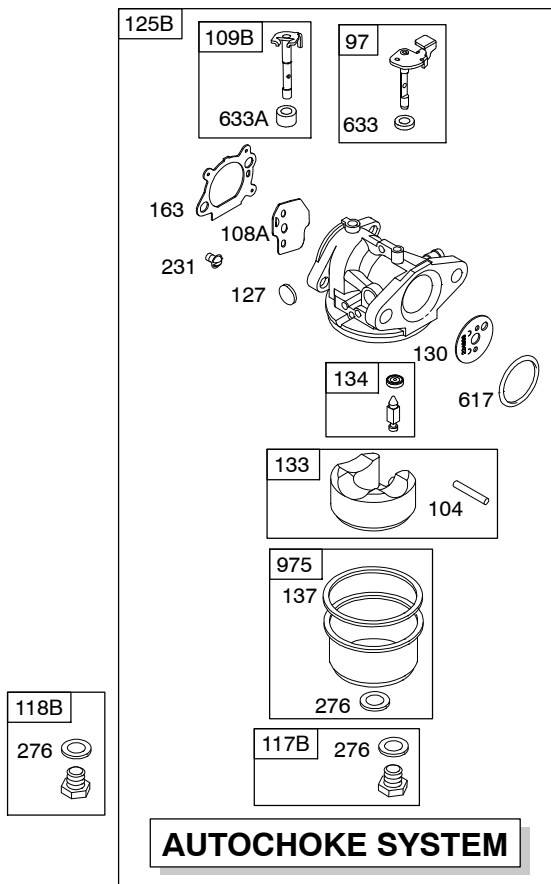

126T00

Illustrated Parts List

Model Series

126T00

TYPE NUMBERS
0004 through 4830.

TABLE OF CONTENTS

Air Cleaner	4
Blower Housing/Shrouds	6
Camshaft	2
Carburetor	3
Controls	5
Crankshaft	2
Cylinder	2
Electric Starter	7
Electrical	5
Engine Sump	2
Exhaust System	4
Flywheel	7
Flywheel Brake	5
Fuel Supply	3
Governor Spring	5
Ignition	5
Kits/Gaskets	2 & 3
Lubrication	2
Piston Group	2
Rewind Starter	7
Valves	2

126T00

1319 WARNING LABEL

REQUIRED when replacing parts with warning labels affixed.

1058 OPERATOR'S MANUAL

1330 REPAIR MANUAL

1019 LABEL KIT

358 ENGINE GASKET SET

- 3 Seal
- 7 Gasket
- 9 Bracket
- 12 Gasket
- 20 Seal
- 51 Seal
- 51A Seal
- 163 Seal
- 524 Seal
- 585 Bracket
- 617 Seal
- 668 Seal
- 842 Seal
- 883 Seal

1095 VALVE GASKET SET

- 7 Gasket
- 9 Bracket
- 883 Seal

Illustrations cover a range of engines. Parts shown without corresponding text may not be used on your specific engine.
3728-5 Assemblies include all parts shown in frames. **07/14/2008**