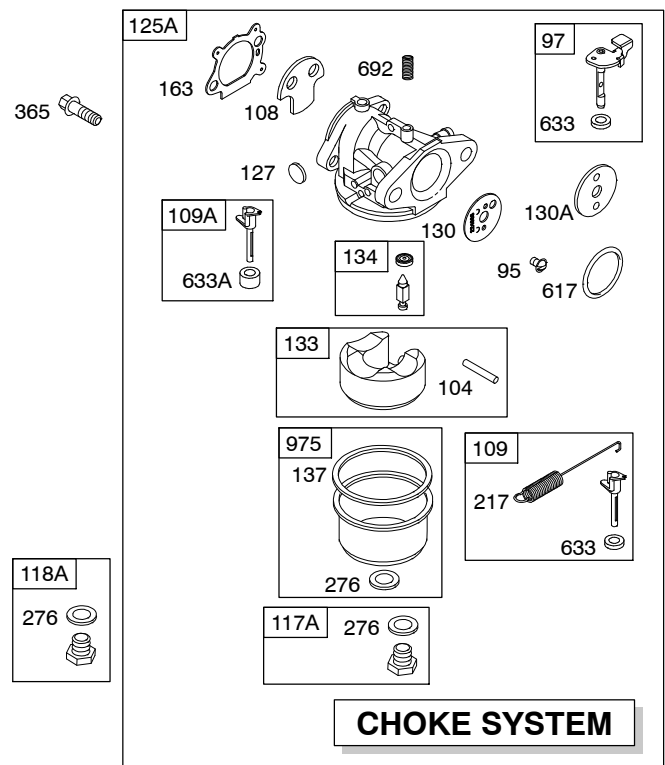

126T00

Illustrated Parts List

Model Series

126T00

TYPE NUMBERS
0004 through 4830.

TABLE OF CONTENTS

Air Cleaner	4
Blower Housing/Shrouds	6
Camshaft	2
Carburetor	3
Controls	5
Crankshaft	2
Cylinder	2
Electric Starter	7
Electrical	5
Engine Sump	2
Exhaust System	4
Flywheel	7
Flywheel Brake	5
Fuel Supply	3
Governor Spring	5
Ignition	5
Kits/Gaskets	2 & 3
Lubrication	2
Piston Group	2
Rewind Starter	7
Valves	2

126T00

1319 WARNING LABEL

REQUIRED when replacing parts with warning labels affixed.

1058 OPERATOR'S MANUAL

1330 REPAIR MANUAL

1019 LABEL KIT

358 ENGINE GASKET SET

- 3 Seal
- 7 Gasket
- 9 Bracket
- 12 Gasket
- 20 Seal
- 51 Seal
- 51A Seal
- 163 Seal
- 524 Seal
- 585 Bracket
- 617 Seal
- 668 Seal
- 842 Seal
- 883 Seal

1095 VALVE GASKET SET

- 7 Gasket
- 9 Bracket
- 883 Seal

Illustrations cover a range of engines. Parts shown without corresponding text may not be used on your specific engine.
3728-5 Assemblies include all parts shown in frames. **07/14/2008**