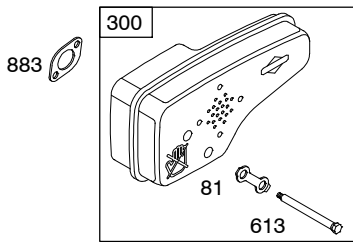

126T00

Illustrated Parts List

Model Series

126T00

TYPE NUMBERS
0004 through 4830.

TABLE OF CONTENTS

Air Cleaner	4
Blower Housing/Shrouds	6
Camshaft	2
Carburetor	3
Controls	5
Crankshaft	2
Cylinder	2
Electric Starter	7
Electrical	5
Engine Sump	2
Exhaust System	4
Flywheel	7
Flywheel Brake	5
Fuel Supply	3
Governor Spring	5
Ignition	5
Kits/Gaskets	2 & 3
Lubrication	2
Piston Group	2
Rewind Starter	7
Valves	2

126T00

1319 WARNING LABEL

REQUIRED when replacing parts with warning labels affixed.

1058 OPERATOR'S MANUAL

1330 REPAIR MANUAL

1019 LABEL KIT

358 ENGINE GASKET SET

- 3 Seal
- 7 Gasket
- 9 Bracket
- 12 Gasket
- 20 Seal
- 51 Seal
- 51A Seal
- 163 Seal
- 524 Seal
- 585 Bracket
- 617 Seal
- 668 Seal
- 842 Seal
- 883 Seal

1095 VALVE GASKET SET

- 7 Gasket
- 9 Bracket
- 883 Seal

Illustrations cover a range of engines. Parts shown without corresponding text may not be used on your specific engine.
3728-5 Assemblies include all parts shown in frames. **07/14/2008**