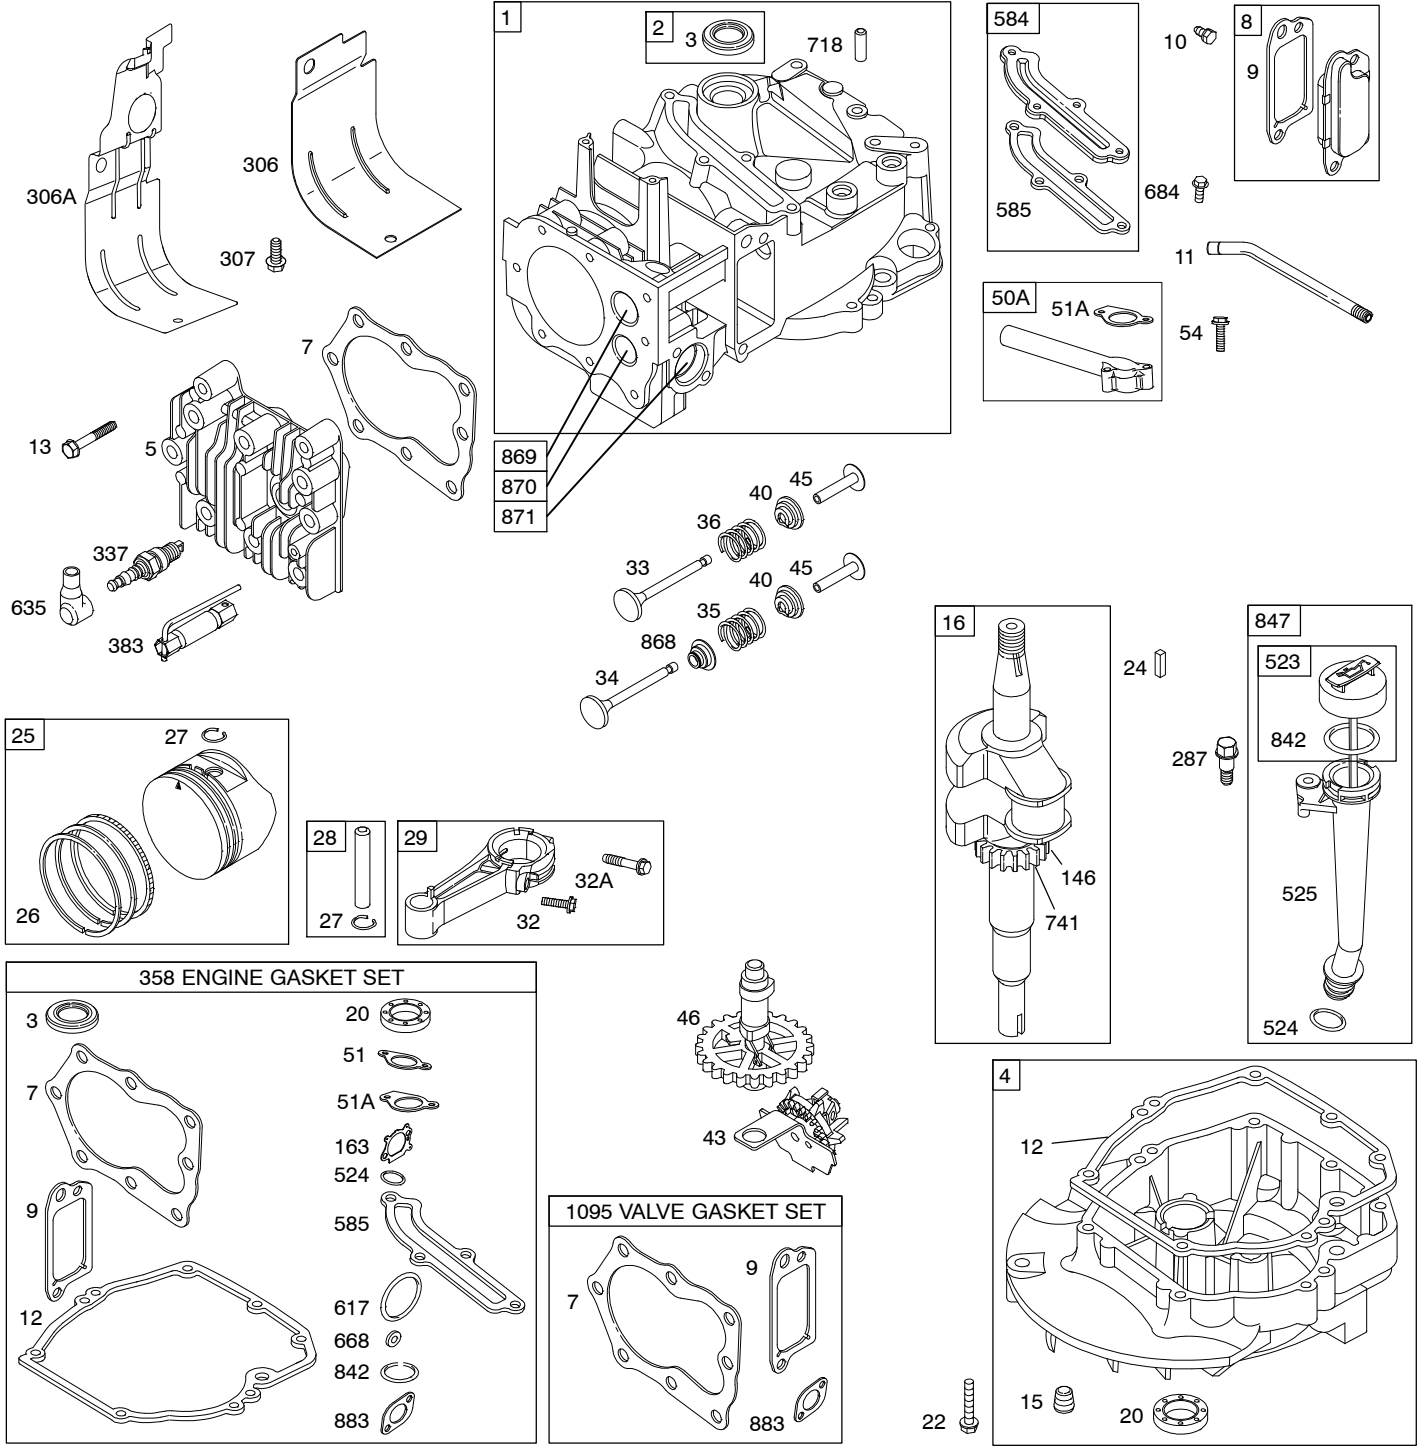

126T00

Illustrated Parts List

Model Series

126T00

TYPE NUMBERS
0004 through 4830.

TABLE OF CONTENTS

Air Cleaner	4
Blower Housing/Shrouds	6
Camshaft	2
Carburetor	3
Controls	5
Crankshaft	2
Cylinder	2
Electric Starter	7
Electrical	5
Engine Sump	2
Exhaust System	4
Flywheel	7
Flywheel Brake	5
Fuel Supply	3
Governor Spring	5
Ignition	5
Kits/Gaskets	2 & 3
Lubrication	2
Piston Group	2
Rewind Starter	7
Valves	2

126T00

1319 WARNING LABEL

REQUIRED when replacing parts with warning labels affixed.

1058 OPERATOR'S MANUAL

1330 REPAIR MANUAL

1019 LABEL KIT

358 ENGINE GASKET SET

- 3 Seal
- 7 Gasket
- 9 Bracket
- 12 Gasket
- 20 Seal
- 51 Seal
- 51A Seal
- 163 Seal
- 524 Seal
- 585 Bracket
- 617 Seal
- 668 Seal
- 842 Seal
- 883 Seal

1095 VALVE GASKET SET

- 7 Gasket
- 9 Bracket
- 883 Seal

Illustrations cover a range of engines. Parts shown without corresponding text may not be used on your specific engine.
3728-5 Assemblies include all parts shown in frames. **07/14/2008**