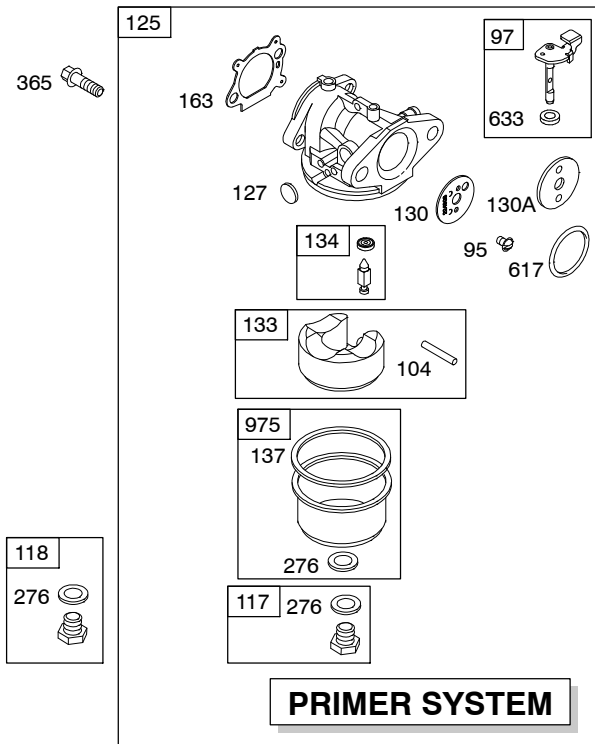

126T00

Illustrated Parts List

Model Series

126T00

TYPE NUMBERS
0004 through 4830.

TABLE OF CONTENTS

Air Cleaner	4
Blower Housing/Shrouds	6
Camshaft	2
Carburetor	3
Controls	5
Crankshaft	2
Cylinder	2
Electric Starter	7
Electrical	5
Engine Sump	2
Exhaust System	4
Flywheel	7
Flywheel Brake	5
Fuel Supply	3
Governor Spring	5
Ignition	5
Kits/Gaskets	2 & 3
Lubrication	2
Piston Group	2
Rewind Starter	7
Valves	2

126T00

1319 WARNING LABEL

REQUIRED when replacing parts with warning labels affixed.

1058 OPERATOR'S MANUAL

1330 REPAIR MANUAL

1019 LABEL KIT

358 ENGINE GASKET SET

- 3 Seal
- 7 Gasket
- 9 Bracket
- 12 Gasket
- 20 Seal
- 51 Seal
- 51A Seal
- 163 Seal
- 524 Seal
- 585 Bracket
- 617 Seal
- 668 Seal
- 842 Seal
- 883 Seal

1095 VALVE GASKET SET

- 7 Gasket
- 9 Bracket
- 883 Seal

Illustrations cover a range of engines. Parts shown without corresponding text may not be used on your specific engine.
3728-5 Assemblies include all parts shown in frames. **07/14/2008**