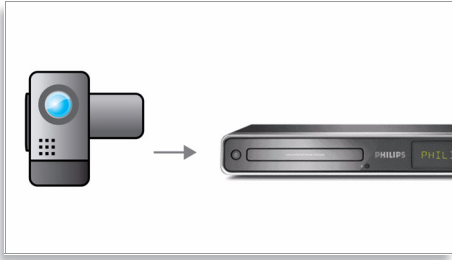

Record from multiple sources in perfect quality

- i.LINK digital input for perfect digital camcorder copies
- Direct Dubbing - simply record your videos from VHS to DVD
- RGB in for best analog-to-digital recording from set-top box

Recording made easy

- ShowView for quick and easy programming
- VPS/ PDC records a TV program precisely from start to end
- Record up to 6 hours on a single layer DVD+R/RW disc
- Smart chaptering adds scene-based chapter markers via i.LINK

Also known as IEEE 1394 and FireWire, i.Link carries all audio and video signals via a single cable digitally, with no loss in picture and sound quality. With i.Link digital video input, you can copy your home videos in their original digital picture quality.