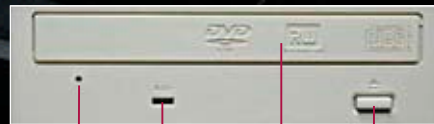

Data Transfer Mode

PIO Mode4, Multi-Word DMA Mode2, Ultra DMA Mode2 / Mode4

Dimensions

W=148mm x D=180mm x H=42.3mm (including front bezel)

Net Weight

0.8kg

Mounting Orientation

Horizontal and Vertical (+/- 5 degrees)

Operating Temperature

Min. +5°C to Max. +45°C

Operating Humidity

5% to 85% RH (no condensation)

Supported Disc Size Diameter

120mm / 80mm

Read/write performance technologies

The DVR-115D series retain Pioneer's Disc-Resonance Stabiliser technology. It controls the airflow generated by disc rotates in order to minimise disc warping, which can occur when media rotates at high speed.

As well as Buffer Under Run protection technology, writing performance is further advanced by key innovations including:

- A Multi-Effect Liquid Crystal Tilt Compensator; it operates at high speed – even on Dual Layer/Double Layer media types – to ensure precise writing to the disc by automatically compensating for discs that are warped or of uneven thickness.
- An Ultra Dynamic Resonance Absorber; this reduces the instability and vibrations caused by imbalanced or damaged media, maintaining the integrity of the recording and playback performance.
- Performance Adjusting Firmware; this optimises the disc's rotation speed depending on the user's application – for example, if watching a movie or listening to music, the disc velocity is reduced keeping background noise to a minimum.

Front Panel

Forced Eject Hole Busy Indicator Disc Loading Tray Eject Button

		DVR-115D / DVR-1150BK / DVR-1150SV	
		Data Transfer (Max)	Mbytes/sec (Max)
Write speed			
Media Type			
DVD-R¹ / +R	20X CAV²		27.70
DVD-R DL (Dual Layer) / +R DL (Double Layer)	10X Z-CLV³		13.85
DVD-RW	6X CLV		8.31
+RW	8X Z-CLV		11.08
8cm DVD-R/RW (with Adapter)⁵	2X CLV		2.77
CD-R⁴	40X CAV		6.00
8cm CD-R/RW (with Adapter)⁵	4X CLV		0.60
CD-RW⁶	Normal	4X CLV	0.60
	HS, US & US+	10X CLV	1.50
	US & US+	24X Z-CLV	3.60
	US+	32X Z-CLV	4.80
Read speed			
Disc Format			
DVD-ROM (Single Layer)	16X CAV		22.16
DVD-ROM (Dual Layer)	12X CAV		16.62
DVD-R / +R	16X CAV		22.16
DVD-R DL / +R DL (Dual Layer / Double Layer)	12X CAV		16.62
DVD-RW / +RW	13X CAV		18.00
DVD-RAM⁴	5X CLV		6.92
DVD-Video with CSS (Single Layer & Dual Layer)	5X CAV		6.92
8cm DVD-ROM, DVD-R/RW, DVD-Video (with Adapter)⁵	3.4X CAV		4.70
CD-ROM / CD-R	40X CAV		6.00
CD-RW (Multi-Speed, High Speed, Ultra Speed [US24 & US32])	24X CAV		4.80
Video CD	9.3X CAV		1.39
CD-DA, CD-TEXT, Mixed-CD, CD-Extra (Play audio)	9.3X CAV		1.39
CD-DA, CD-TEXT, Mixed-CD, CD-Extra (Data extraction)	40X CAV		6.00
8cm CD-ROM, CD-R/RW, CD-DA (with Adapter)⁵	6.1X CAV		0.91

¹ DVD-R Version 2.0 and 2.1 for General disc only

² Use a cable corresponding to U-ATA66 (80-wire conductor cable)

³ This specification describes the maximum speed in one zone.

⁴ Non-cartridge DVD-RAM Version 2.0, 2.1 and 2.2 only

⁵ 8cm discs cannot be used when the drive is vertically orientated. This case remains even when an adapter is used. (Non-standard discs such as 'custom shaped' or 'business card disc' are not supported)

⁶ For 12cm CD-R/RW, only Type 74 - 650MB, Type 80 - 700MB discs are supported

Additional Notes

- RPC setting: The DVR-115D series include Regional Playback Control (RPC Phase II Mode). Region changes can be made up to five (5) times including the initial setting. Be aware that the fifth (5th) change will be PERMANENT. Therefore, please use caution when changing the region code. The method of changing the region code number may vary on the decoder or operating system being used.
- RoHS Directive: This product complies with the RoHS Directive.
- WEEE Directive: This product complies with the WEEE Directive.
- To playback DVD-Video, a DVD-compliant MPEG2 hardware or software decoder is required.
- Pioneer assumes no liability for any loss of data when this product is being used.
- Product design and specifications are subject to change without notice.
- Due to printing limitations, the product images in this catalogue may look different from that of the real product.

Safety Precaution: Carefully read the instruction manual to ensure the safe operation of the product.

Pioneer Europe NV
Multimedia Division
Slough SL2 4QP, UK
TEL +44 (0) 1753 789789
FAX +44 (0) 1753 789880
www.pioneer.eu