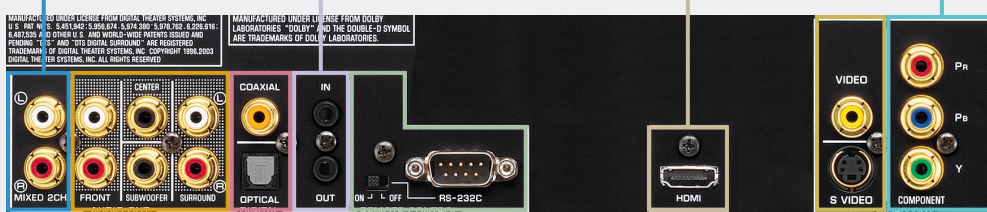

**Wide Screen Mode Selection**

Two modes can be selected for optimum viewing on widescreen monitors via HDMI and component video outputs: Non-Linear Stretch and Pillar Box. Non-Linear Stretch helps minimize distortion of a 4:3 picture by trimming the top and bottom to make it closer to a 16:9 picture.

**Other Notable Features**

- Gold-plated terminals for all pin jacks
- Video picture mode: Brightness, Contrast, Hue, Sharpness, DNR, Gamma, Chroma Level, Chroma Delay and True Life
- Picture CD playback
- 3-step dimmer modes
- NTSC/PAL complete conversion
- Multiple repeat play
- Program play
- Screen saver
- Aluminum front panel
- Discrete remote control commands

**Extensive Connections**

Mixed 2-Channel Audio Output Terminals

Remote Control In/Out

HDMI Output

Component Video Output Terminals (Progressive/Interface)

5.1-Channel Audio Output Terminals

Optical and Coaxial Digital Audio Output Terminals