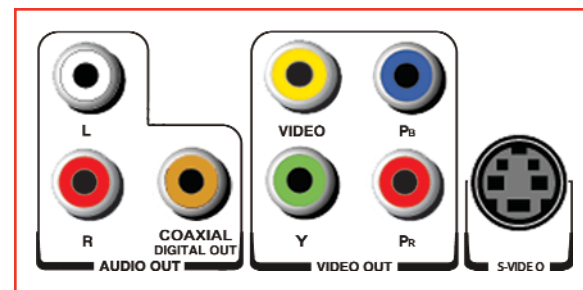

SD-4100

Specifications

PLAYABLE DISC TYPES

DVD-Video/DVD-/+R /
DVD-R/-RW/+RW/+/-R (DL)/
SVCD/VCD/CD/CD-R/CD-RW

VIDEO

Video D/A	14-Bit/108MHz
Component Video Output	ColorStream Pro®
Progressive Scan 3:2 Pulldown	Digital Cinema Progressive
JPEG	✓
Digital Picture Zoom	✓
Fast Scan	✓
Slow Motion	✓
Multi-Camera Angle Select	✓
Multi-Language Select	✓
Multi-Subtitle Select	✓

AUDIO

Audio D/A	192 kHz/24-Bit
Dolby® Digital/DTS® Compatible	✓
MP3 Playback*	✓
3D Surround Sound	✓

CONVENIENCE

Remote Control	✓
Front LED Display	✓
Screen Saver	✓
Tray Lock	✓

TERMINALS

ColorStream® Component Video Output	1 set
S-Video	1
RCA-Video	1
L-R Audio	1
Coaxial Out	1

PRODUCT & PACKAGING

Unit Dimension (WHD) in.	16.93 x 1.69 x 8.23
Carton Dimension (WHD) in.	18.9 x 3.54 x 11.69
Unit Weight	3.19 lbs
Carton Weight	4.4 lbs
UPC Code	022265001318

*Some DVD-R/DVD-RW and CD-R/CD-RW discs may be incompatible due to laser pick up and disc design. CD-R/CD-RW discs must be recorded using CD-DA method for CD audio playback. The DVD player may not support some MP3/WMA/JPEG/DivX recordings due to differences in recording formats, disc structure, or condition of the disc (use of CD-RW for MP3 files is not recommended). See owner's manual for more information.