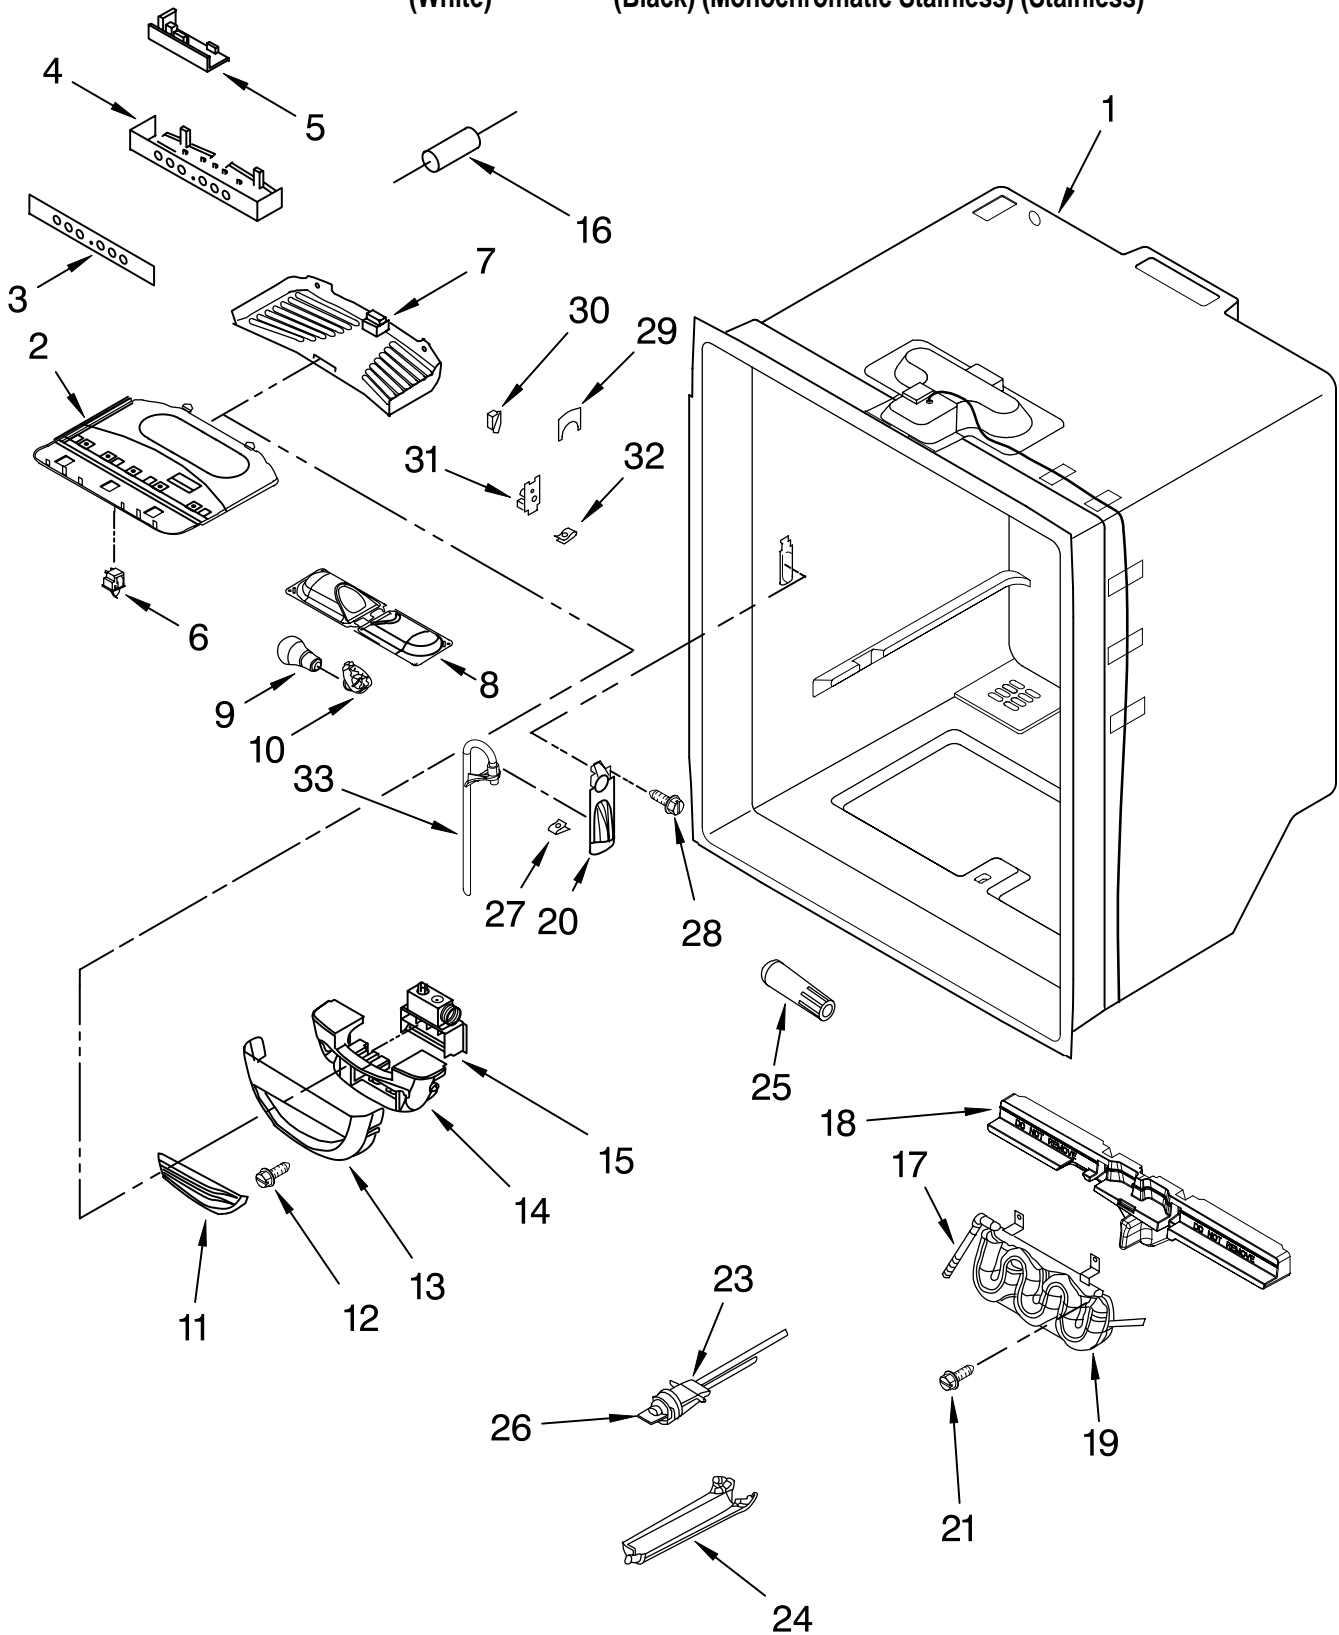

REFRIGERATOR LINER PARTS

For Models: KBFS25EVWH00, KBFS25EVBL00, KBFS25EVMS00, KBFS25EVSS00
(White) (Black) (Monochromatic Stainless) (Stainless)

FOR ORDERING INFORMATION REFER TO PARTS PRICE LIST

REFRIGERATOR LINER PARTS

For Models: KBFS25EVWH00, KBFS25EVBL00, KBFS25EVMS00, KBFS25EVSS00
(White) (Black) (Monochromatic Stainless) (Stainless)

Illus. No.	Part No.	DESCRIPTION
1		Liner (Not A Serviceable Part)
2	67004078	Bracket, Control and Lights
3	W10175936	Overlay
4	W10203324	Housing
5	W10207861	Electronic Control
6	C3680310	Switch, Light
7	67003897	Cover, Light
8	67003901	Housing, Light
9	A0282812	Bulb, Light
10	Y12570701	Socket, Light
11	67003900	Insert, Damper Cover
12	67006602	Screw
13	67003899	Cover, Damper
14	67006604	Insulation
15	W10127429	Control, Damper
16	12002355	Thermistor
17	61006182	Union, Tube
18	W10117358	Insulation, Tank
19	W10153959	Tank, Water
20	W10158503	Dispenser
21	67006287	Screw
23	67006524	Housing, Filter Head
24	12568001	Cover, Filter
25	UKF8001	Filter, Water
26	12664501	Head, Filter
27	B8390302	Clip, Waterline
28	67006415	Screw
29	67005674	Facade, Dispenser
30	12575501	Switch, Limit
31	67002742	Plate, Switch
32	67002816	Clip, Water Tube
33	67003728	Guide, Water Line

Following Parts Not Illustrated

67005417 Harness, Control
(Refrigerator)
(Includes # 16)