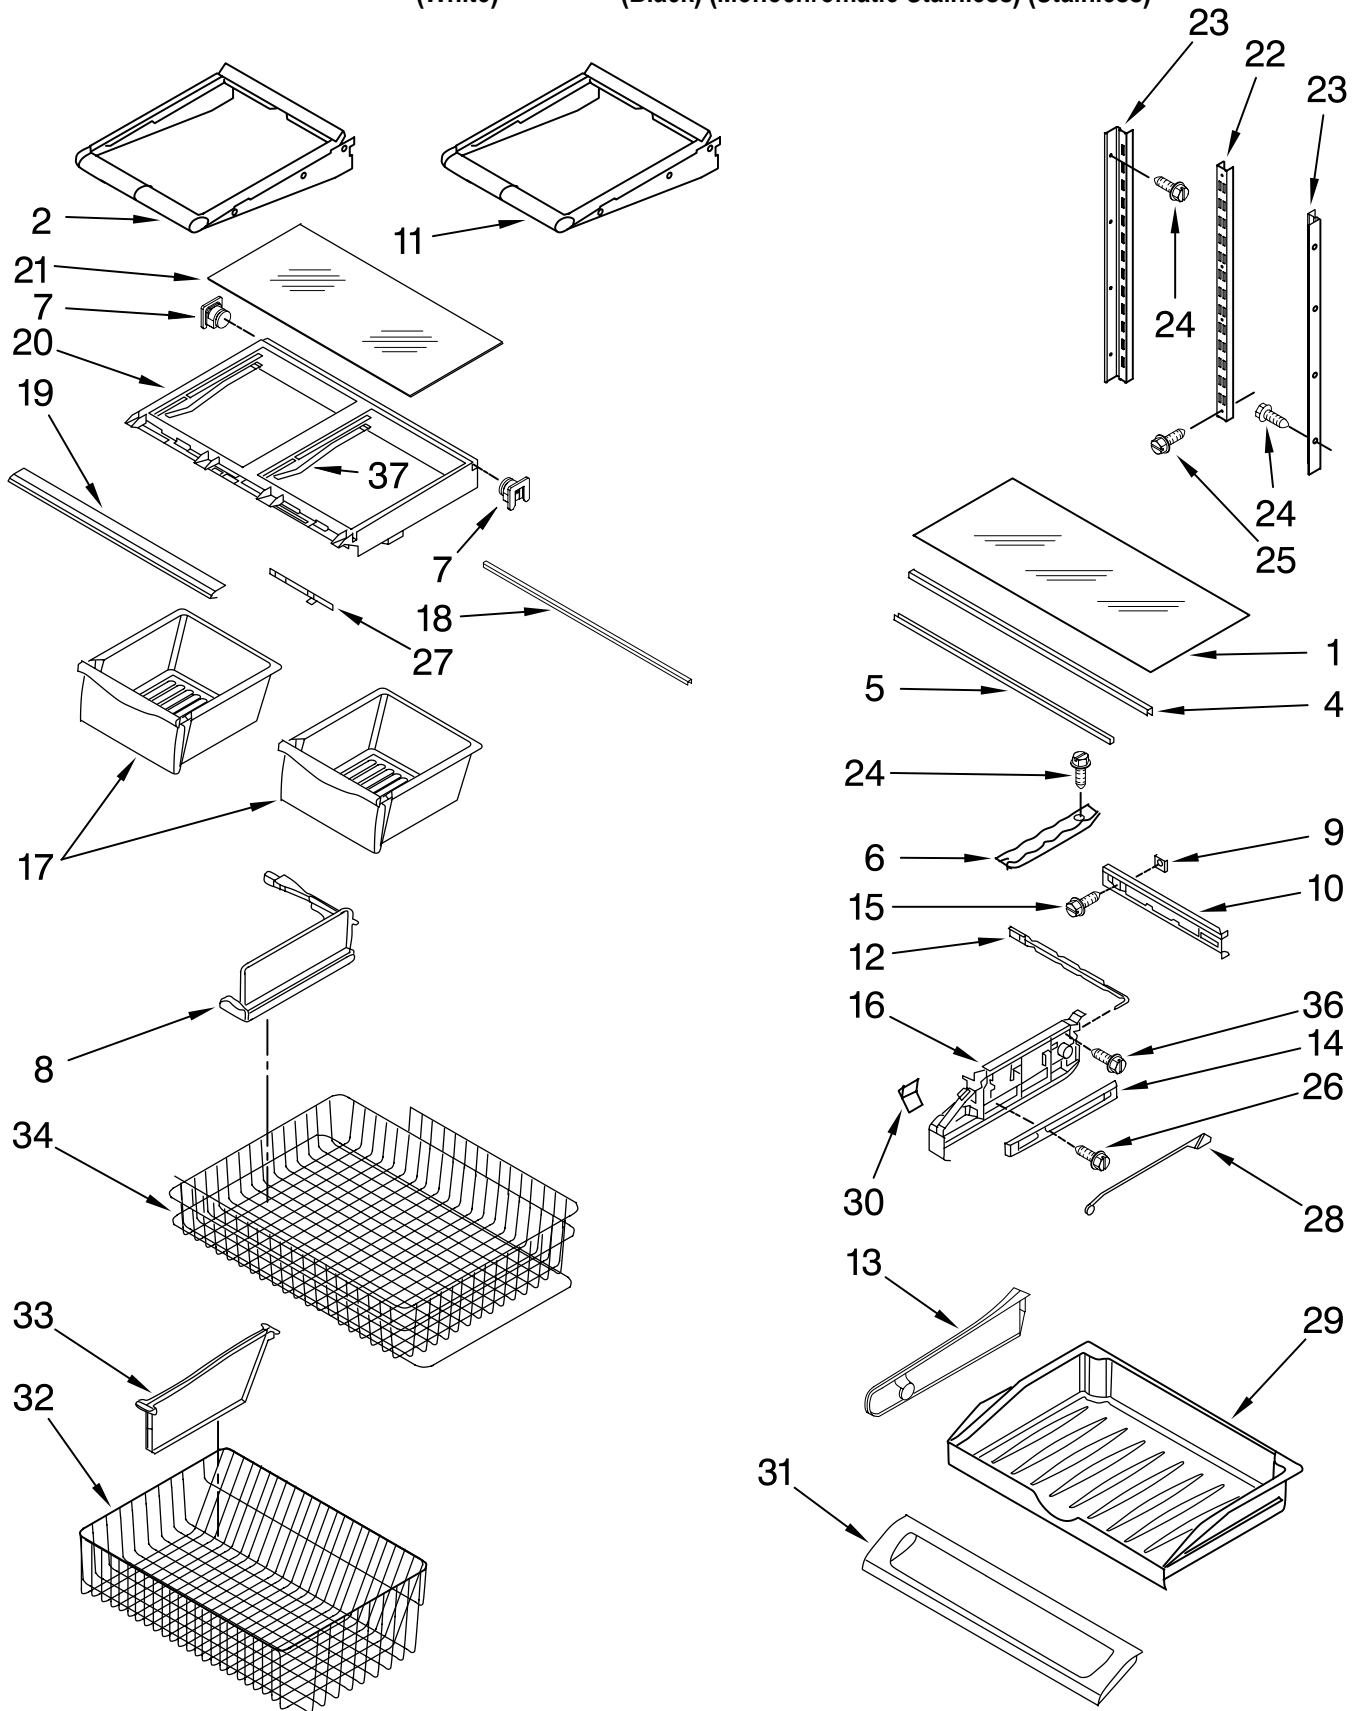

SHELF PARTS

For Models: KBFS25EVWH00, KBFS25EVBL00, KBFS25EVMS00, KBFS25EVSS00
(White) (Black) (Monochromatic Stainless) (Stainless)

FOR ORDERING INFORMATION REFER TO PARTS PRICE LIST

SHELF PARTS

For Models: KBFS25EVWH00, KBFS25EVBL00, KBFS25EVMS00, KBFS25EVSS00
(White) (Black) (Monochromatic Stainless) (Stainless)

Illus. No.	Part No.	DESCRIPTION
1	67002761	Glass, Pantry
2	W10205737	Shelf, Fixed
4	67006010	Support, Pantry(2)
5	67002330	Brace, Pantry (2)
6	67001719	Track, Pantry
7	12603701	Support (2)
8	W10169949	Divider, Upper Basket
9	67002329	Gasket, Pantry
10	67005625	Housing, Control
11	W10208663	Shelf, Glide (2)
12	67003793	Slide, Temperature
13	67002759	Divider
14	67007026	Glide, Drawer(2)
15	67006400	Screw
16		Track, Pantry
	67005863	Left
	67005861	Right
17	67005929	Pan, Crisper (2)
18	67002748	Support, Crisper Cover
19	67005692	Trim, Crisper
20	67003854	Frame, Crisper
21	67006704	Glass, Crisper Cover
22	67001073	Ladder, Center
23	67002489	Ladder, Side
24	67006400	Screw
25	67006360	Screw
26	67006415	Screw
27	67005864	Slide, Humidity Control
28	67003795	Bar, Temperature Control
29	67003531	Drawer, Pantry
30	67003791	Knob, Temperature Control
31	67005930	Door, Pantry Drawer
32	W10150039	Basket, Freezer (Lower)
33	67006644	Divider, Lower Basket
34	W10169949	Basket, Freezer (Upper)
36	67006287	Screw
37	67004514	Support, Center Crisper Frame

FOR ORDERING INFORMATION REFER TO PARTS PRICE LIST