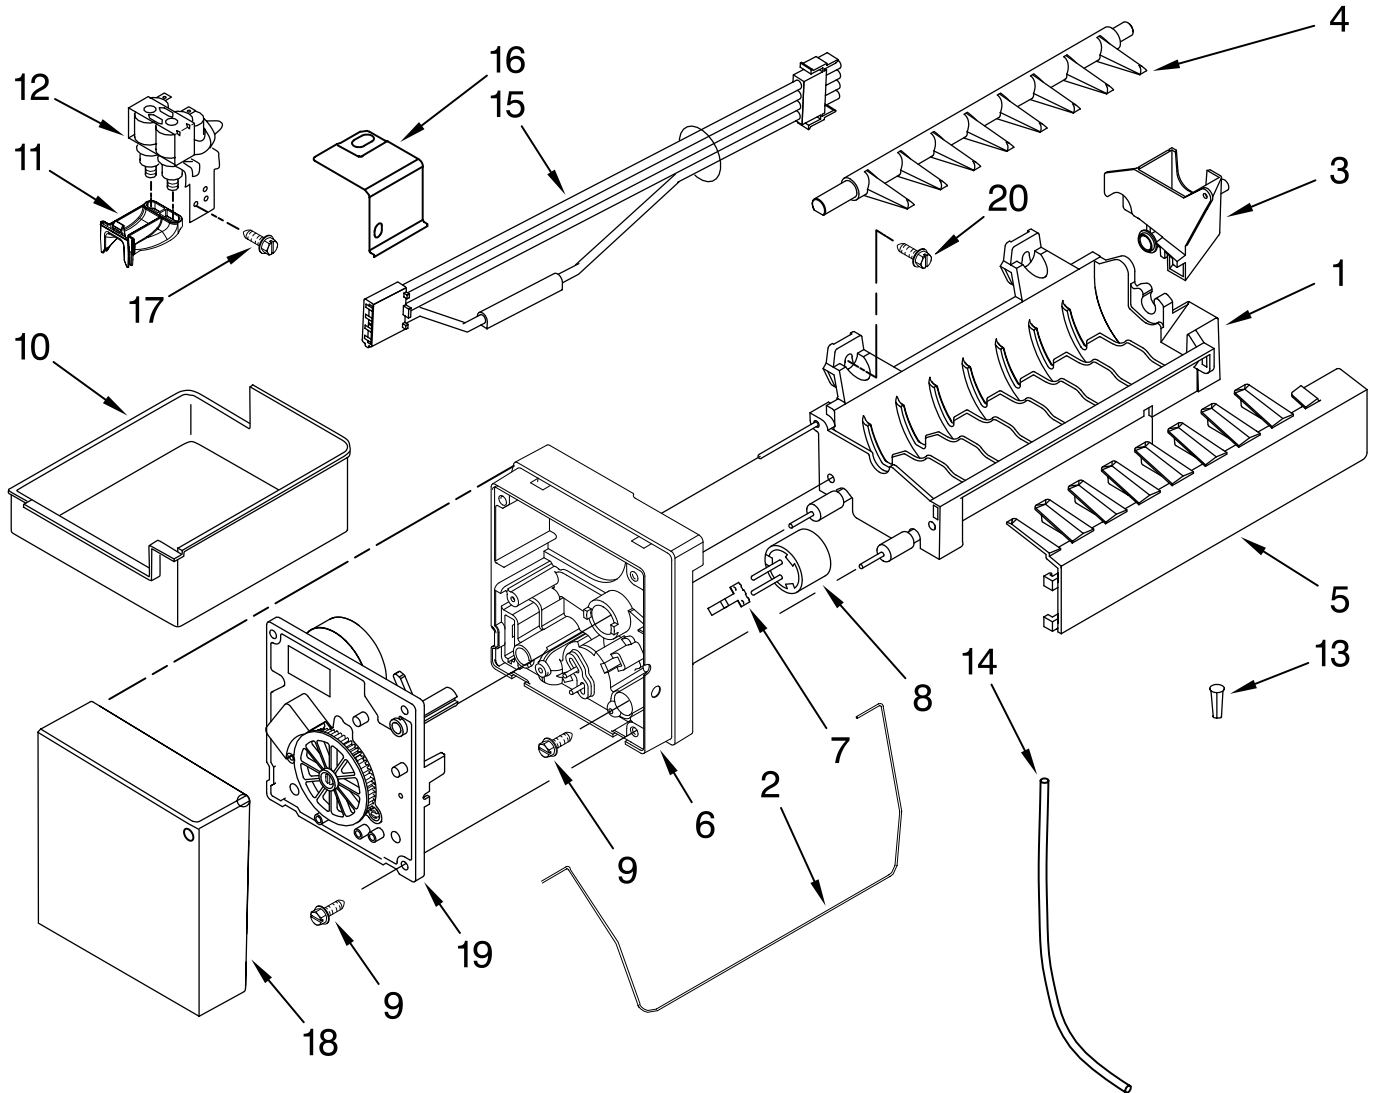

ICEMAKER PARTS

For Models: KBFS25EVWH00, KBFS25EVBL00, KBFS25EVMS00, KBFS25EVSS00
(White) (Black) (Monochromatic Stainless) (Stainless)

Illus. No.	Part No.	DESCRIPTION
1		Mold & Heater Assembly (Not Available --- Order 8170937)
2	67004028	Arm, Shutoff
3	628356	Bearing & Inlet
4	627843	Ejector
5	2182124	Ice Stripper
6	2195914	Support & Motor Assembly
7	2315522	Retainer, Thermostat
8		Thermostat (Not Available --- Order D7824706Q)

Illus. No.	Part No.	DESCRIPTION
9	681249	Screw (2)
10	67001255	Pan, Ice
11	67004101	Bracket, Tube Support
12	67006531	Valve, Water Inlet
13	A3223101	Insert, Tube
14	67003729	Tubing, Plastic
15	W10146389	Harness, Ice Maker
16	625910	Bracket
17	681390	Screw
18	67004710	Cover

Illus. No.	Part No.	DESCRIPTION
19		Module Assembly (Not Available --- Order D7824706Q)
20	67006287	Screw
100	W10122519	Complete Ice maker

Following Parts Not Illustrated

- 8170943 Screw, Bracket
- 8170944 Retainer, Tube
- 4343694 Screw
- 4344548 Coupling

FOR ORDERING INFORMATION REFER TO PARTS PRICE LIST