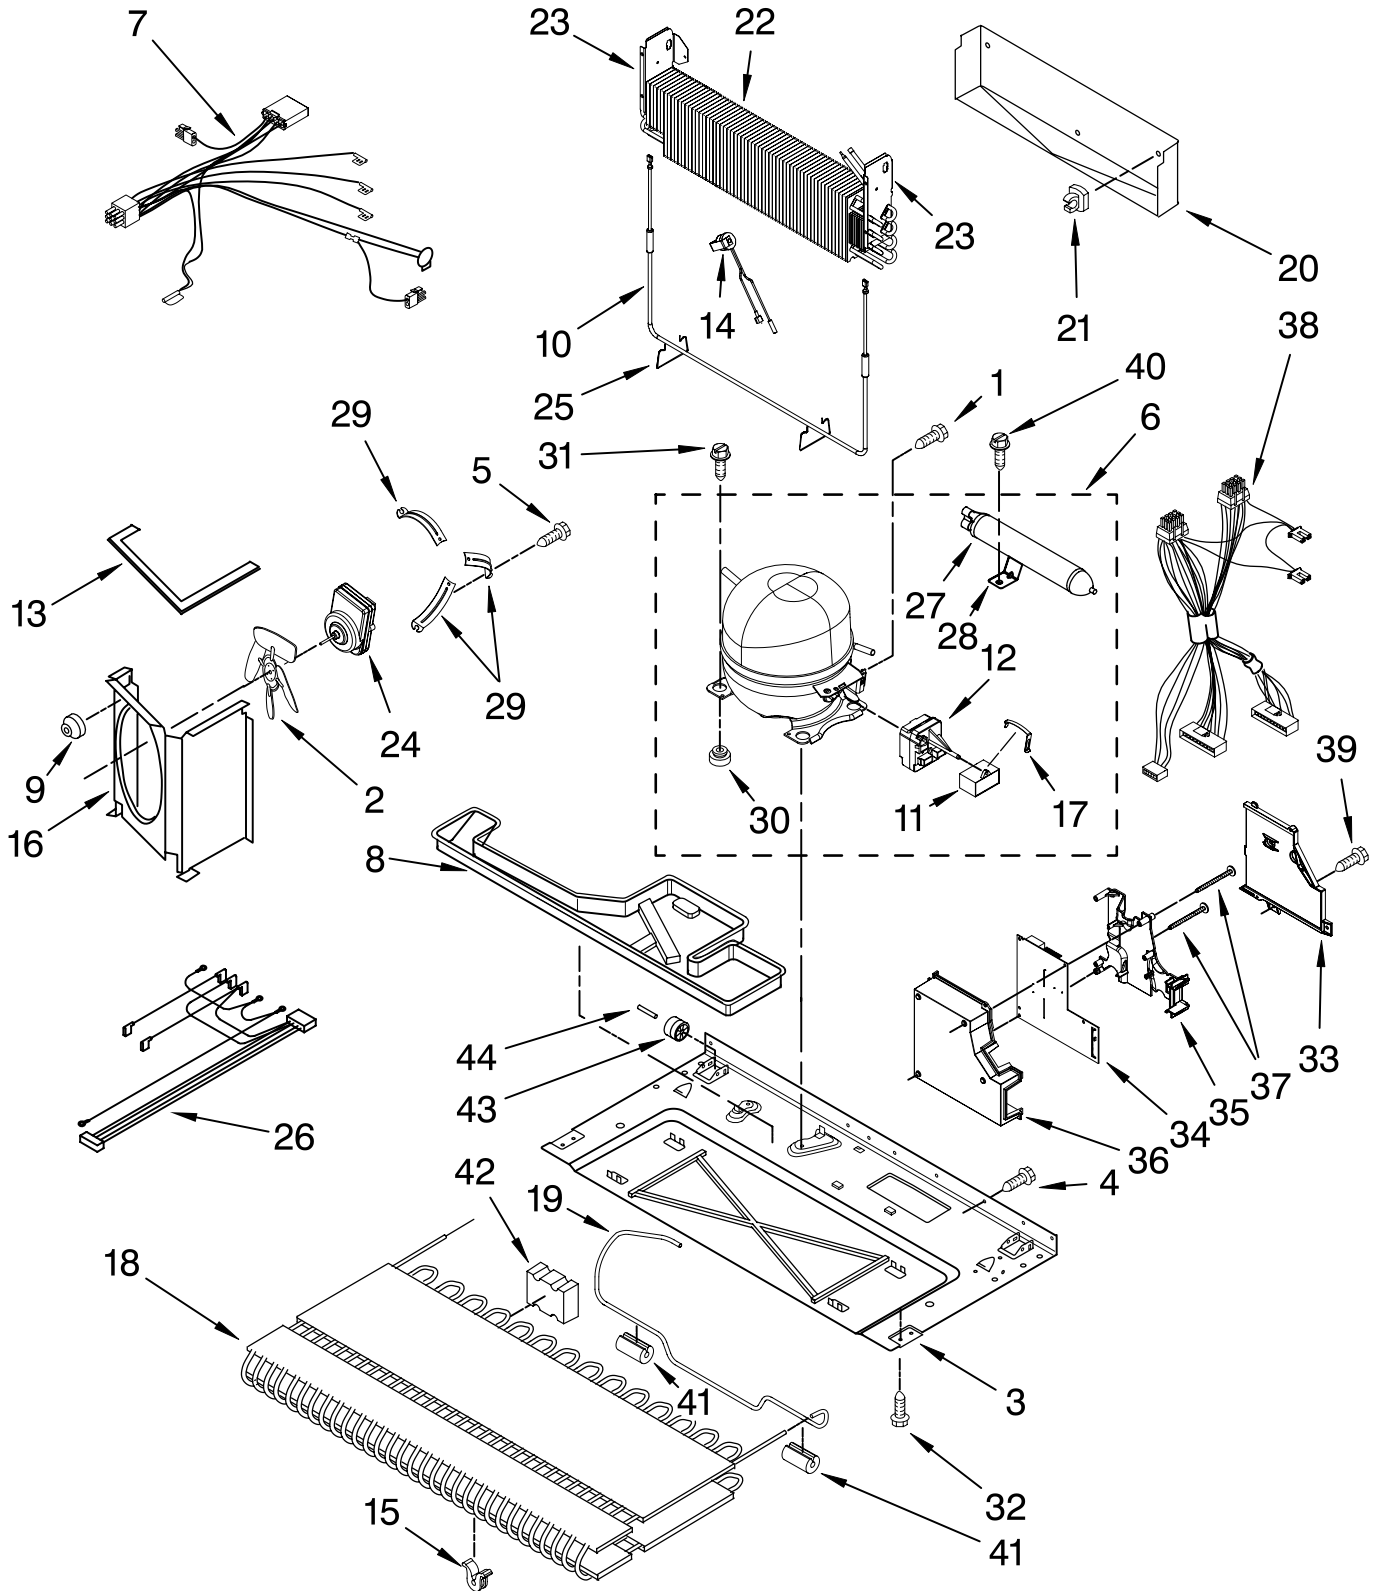

UNIT PARTS

For Models: KBFS25EVWH00, KBFS25EVBL00, KBFS25EVMS00, KBFS25EVSS00
(White) (Black) (Monochromatic Stainless) (Stainless)

FOR ORDERING INFORMATION REFER TO PARTS PRICE LIST

UNIT PARTS

For Models: KBFS25EVWH00, KBFS25EVBL00, KBFS25EVMS00, KBFS25EVSS00
(White) (Black) (Monochromatic Stainless) (Stainless)

Illus. No.	Part No.	DESCRIPTION
1	67006433	Screw
2	W10162928	Blade, Fan
3	67005889	Base
4	67006425	Screw
5	8208234	Screw
6	W10134623	Compressor
7	W10171661	Harness, Evap Heater
8	67007175	Pan, Drain
9	67004743	Grommet
10	67002493	Evaporator Heater
11	2264017	Capacitor
12	W10128791	Overload (Includes Relay)
13	61003210	Gasket
14	W10165425	Thermostat
15	W10137529	Grommet (4)
16	12575309SP	Shroud, Condenser
17	2255199	Clip, Capacitor
18	67006131	Condenser
19	67004700	Tube, Discharge
20	67002490	Tray, Drip
21	10623002	Clip, Evaporator

Illus. No.	Part No.	DESCRIPTION
22	67003720	Evaporator
23		Dam
	67001084	Right Side
	67001083	Left Side
24	67004432	Motor, Fan
25	10428101	Clip, Heater
26	13060202	Harness, Unit
27	W10143759	Drier (Service)
28	10547003	Clip, Drier
29	67004953	Bracket, Fan Motor
30	W10169124	Grommet
31	67006432	Screw
32	67006573	Screw (4)
33	67005421	Cover, HV
34	W10205114	Board, HV
35	67005418	Spacer, HV
36	67004969	Box, HV
37	67006550	Screw
38	12972902	Harness, HV
39	67006615	Screw (3)
40	67006737	Screw
41	67005680	Grommet (2)
42	67005491	Block, Condenser
43	67005149	Roller
44	67006434	Axle, Roller

Illus. No.	Part No.	DESCRIPTION
Following Parts Not Illustrated and Optional Parts Not Included		
	978025	Valve, Access (1/4")
	978026	Valve, Access (5/16")
	978027	Valve, Access (3/8")
	978028	Valve, Access (1/2")
	978029	Valve, Access (5/8")
	978030	Valve, Access (3/4")
	876764	Valve, Access (3/16")

REFRIGERANT CHARGE

5.0 Ozs.
(R-134A)