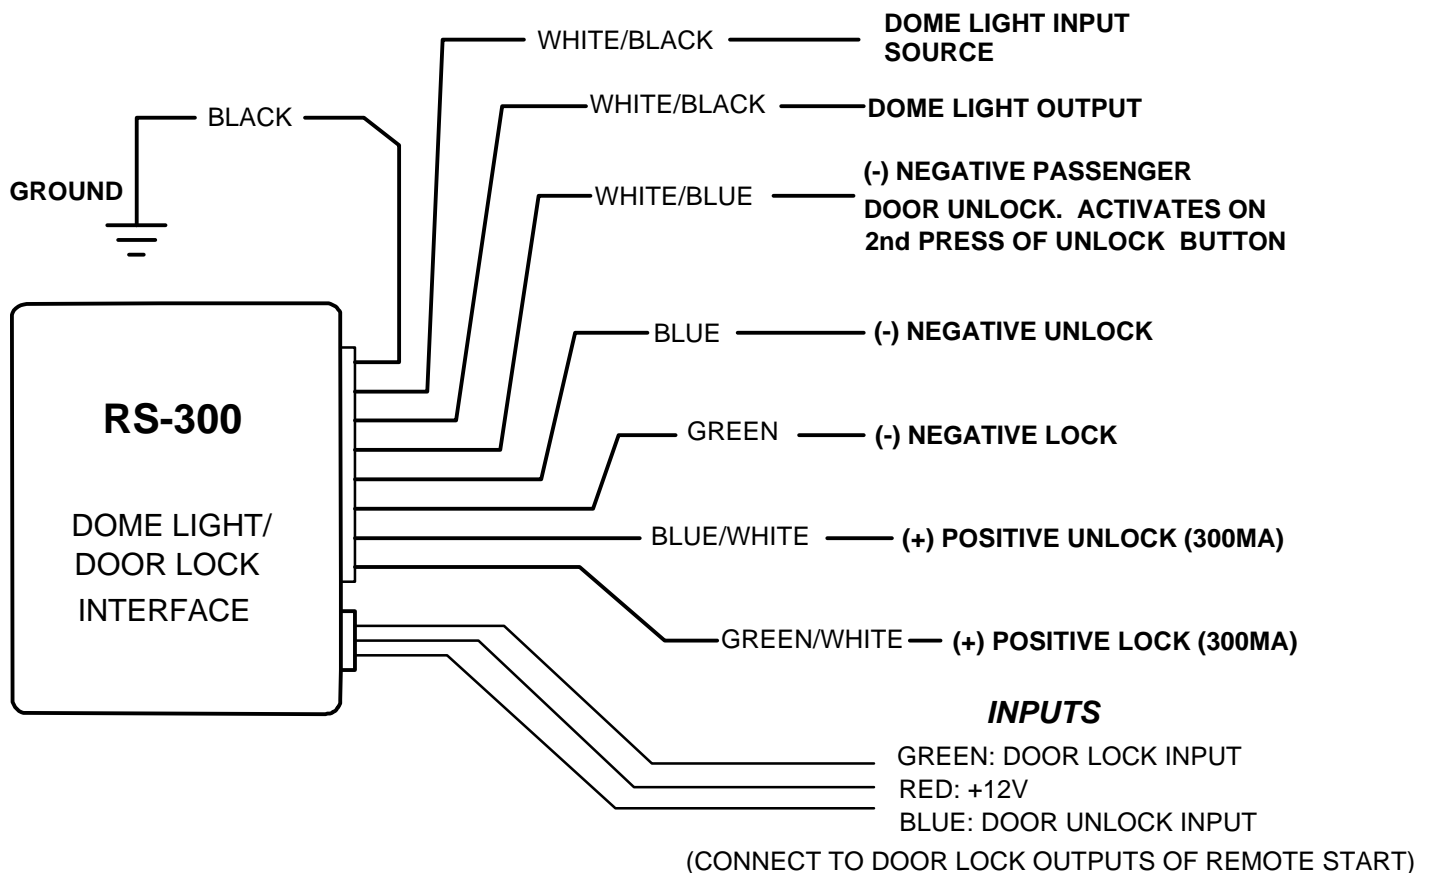

## RS-300

### Remote Start - Door Lock & Dome Light Interface Module

#### Features:

- Provides 45 Sec. Dome light illumination on Unlock. (On-board 15A relay)
- Provides Separate Driver's priority/Passenger unlock control. Push Unlock a second time to activate passenger door unlock.
- Provides Positive and Negative Lock/Unlock outputs.
- Easy interface to any remote start system with negative door lock outputs.

#### INSTALLATION:

Connect the RS300 module to your remote start system. (See Diagram Below.)