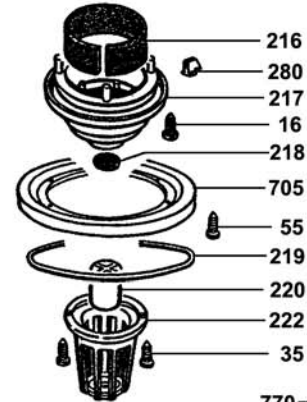

**FEIN Power Tools  
1030 Alcon Street  
Pittsburgh, PA 15220**

Phone: 412-922-8886 Fax: 412-922-8767 Toll Free: 1-800-441-9878

July 20, 2004

**Turbo IV Vac**  
**Model: 9-88-35**

Fein Power Tools

9-88-35 Parts List