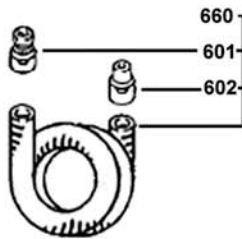

**FEIN Power Tools  
1030 Alcon Street  
Pittsburgh, PA 15220**

Phone: 412-922-8886 Fax: 412-922-8767 Toll Free: 1-800-441-9878

July 20, 2004

**Turbo IV Vac**  
**Model: 9-88-35**

Fein Power Tools

9-88-35 Parts List