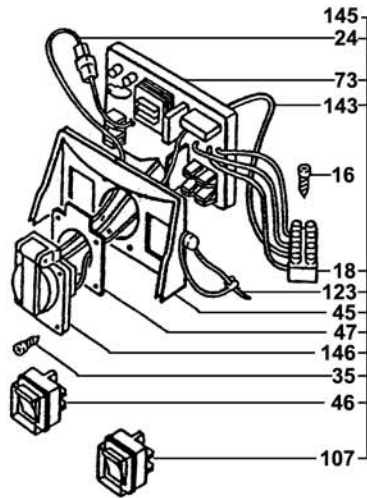

**FEIN Power Tools  
1030 Alcon Street  
Pittsburgh, PA 15220**

Phone: 412-922-8886 Fax: 412-922-8767 Toll Free: 1-800-441-9878

July 20, 2004

**Turbo IV Vac**  
**Model: 9-88-35**

Fein Power Tools

9-88-35 Parts List