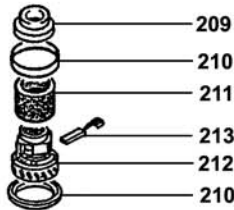

Turbo IV Vac
Model: 9-88-35

Fein Power Tools

9-88-35 Parts List

<u>Item</u>	<u>Item Number</u>	<u>Description</u>	<u>Reqd</u>
11	905487AU15	POWER CABLE	1
12	901A11A89	SCREW	1
13	525009AK13	CABLE CLAMP	1
16	901A19A89	SCREW	13
17	901D07AG87	WASHER	1
18	905217000	TERMINAL BLOCK	1
24	905320AU02	SWITCH CABLE	1
35	901A16A89	SCREW	7
45	521006K13	COVER	1
46	905308000	SWITCH (M/A)	1
47	905239A000	GASKET	1
55	90120AA89	SCREW	9
73	905331R00	ELECTRONIC	1
107	905306000	SWITCH (ON/OFF)	1
123	905397A000	TIE	1
143	905266A002	CABLE	1
146	905398K13	SOCKET	1
200	521049CU50	COVER WITH HANDLE	1
201A	521049AK50	TOP HANDLE	1
202	920021B00	COVER GASKET	1
203	902033000	COVER SOUND PROOFING	1
204	901D04N00	CLIP	2
205	521002AK13	COVER BAFFLE	1
206	902048000	SIDE SOUND PROOFING	3
209	920042000	MOTOR GASKET	1
210	920039000	CHAMBER MOTOR GASKET	2
211	902043000	MOTOR SOUNDPROOFING	1
212	918M79A02U	MOTOR (110V)	1
213	905459AG02	CARBON BRUSHES (2)	1
216	902036000	MOTOR SOUND PROOFING	1
217	521003K13	MOTOR COVER	1
218	902032A00	MOTOR FILTER	1
219	920038000	GASKET (110V)	1
220	521010K00	FLOAT	1
222	521007K13	FLOAT VALVE CAGE	1
255	920060000	PLUG	1
280	920065000	PLUG	1
412	525002089	LOCK LEVER	2
415	901W70A089	CHAIN	1
416	901B18AA89	SCREW	1
427	521016A13	HOSE RECEPTACLE	1
443	901D18AG89	WASHER	1
508	921069A13	ADAPTOR	1
601	921121AK13	HOSE END	1
602	921121AK13	HOSE END	1
604	921001AK13	EXTENSION TUBE	2
605	921005AK13	ADAPTOR	1
606	921004AK13	CREVICE NOZZLE	1
607	921003AK13	UPHOSTERY NOZZLE	1
649	921081CD13	NOZZLE FLUID AND FLOOR	1
660	921110AG13	HOSE ASSEMBLY	1
662	921002AK13	BRUSH	1
674	921085AK13	HANDLE	1
685	921120AG13	HOSE ASSEMBLY	1
705	521103AK13	SWIVEL WHEEL	1
750	526300AA13	BASKET & STRAP	1
760	913052AE70	FILTER CLOTH	1
765	921116AK13	CONNECTOR	1
770	532001AG13	TANK ASSEMBLY	1
771	532001AK81	CARRRIAGE	1
772	525102AK13	HANDLE	3
773	901D29AS89	HANDLE BLOCKING SET	6
774	525101AK13	PIVOT	1
779	526303AK13	STRAP	1
780	532010AG13	CARRIAGE ASSEMBLY	1
781	521141AK41	WHEEL	2
782	521142AA00	CAP	2
783	521140AK41	SWIVEL WHEEL	2
784	901D31AH89	WASHER	2
785	901D30AG89	WASHER	2
786	901C09AA89	NUT	2
788	532010AB13	CARRRIAGE	1
795	901D32AS89	PIVOT BLOCKING SET	2