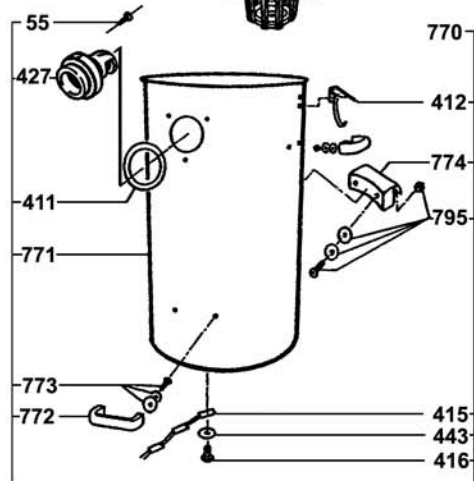

**FEIN Power Tools  
1030 Alcon Street  
Pittsburgh, PA 15220**

Phone: 412-922-8886 Fax: 412-922-8767 Toll Free: 1-800-441-9878

July 20, 2004

**Turbo IV Vac**  
**Model: 9-88-35**

Fein Power Tools

9-88-35 Parts List