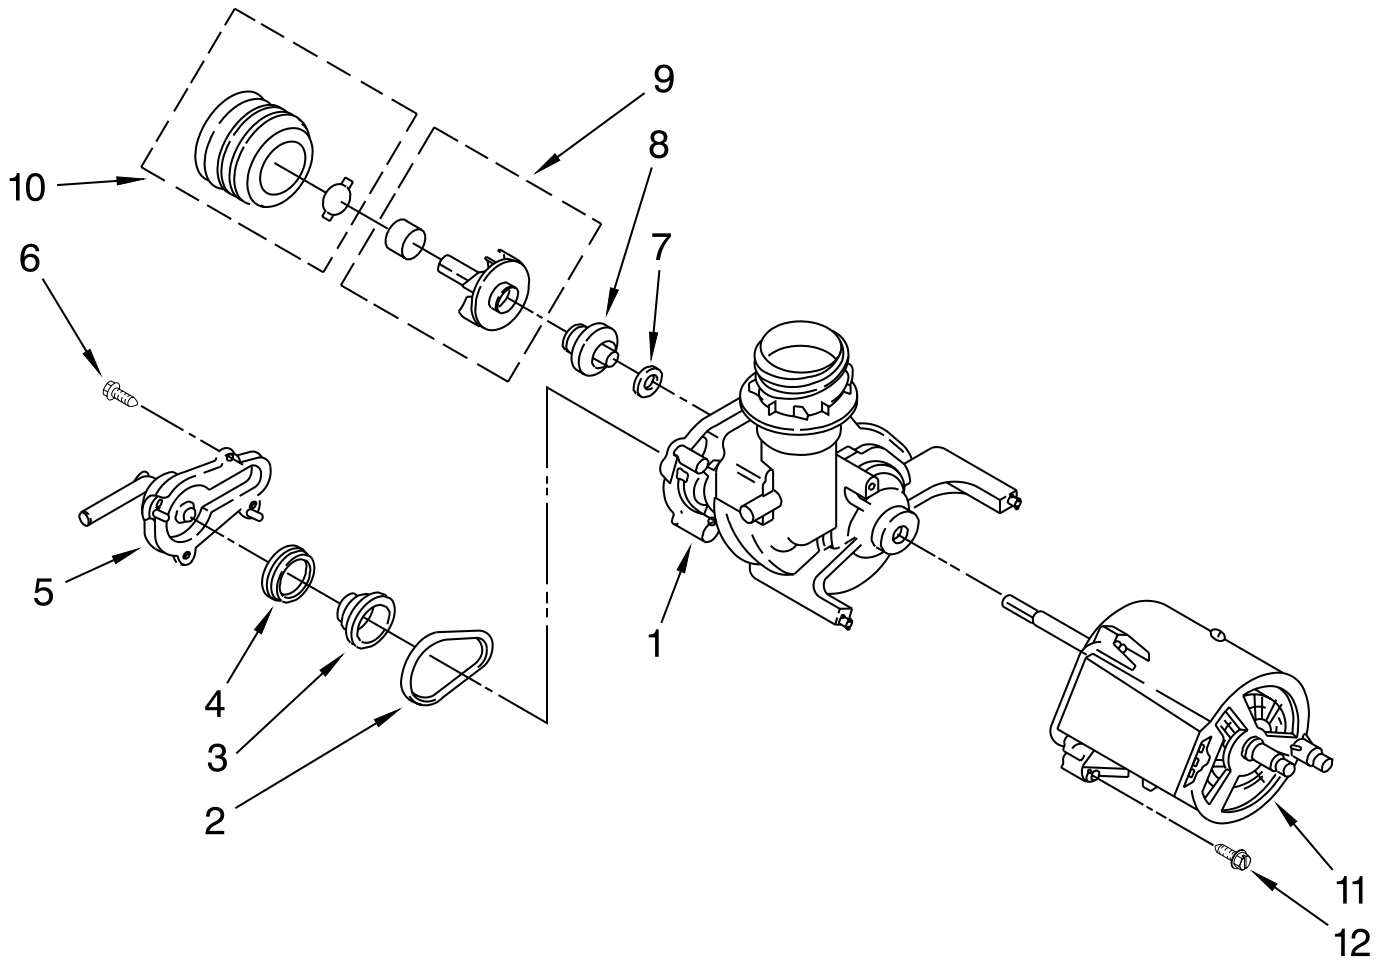

PUMP AND MOTOR PARTS

For Models: DU850SWPB3, DU850SWPQ3, DU850SWPT3, DU850SWPS3
(Black) (White) (Biscuit) (Stainless)

Illus. No.	Part No.	DESCRIPTION
1	3369011	Housing Assembly
2	3369031	Seal, Drain Cover
3	3369028	Diaphragm
4	3369029	Ring, Diaphragm
5	3369030	Cover, Drain Valve
6	3368921	Screw (4)
7	3369020	Seal Seat
8	3385557	Seal Head
9	3369013	Impeller & Bearing Assembly
10	3369012	Disk & Mount Assembly
11	8283457	Motor
12	3368922	Screw (3)

FOR ORDERING INFORMATION REFER TO PARTS PRICE LIST