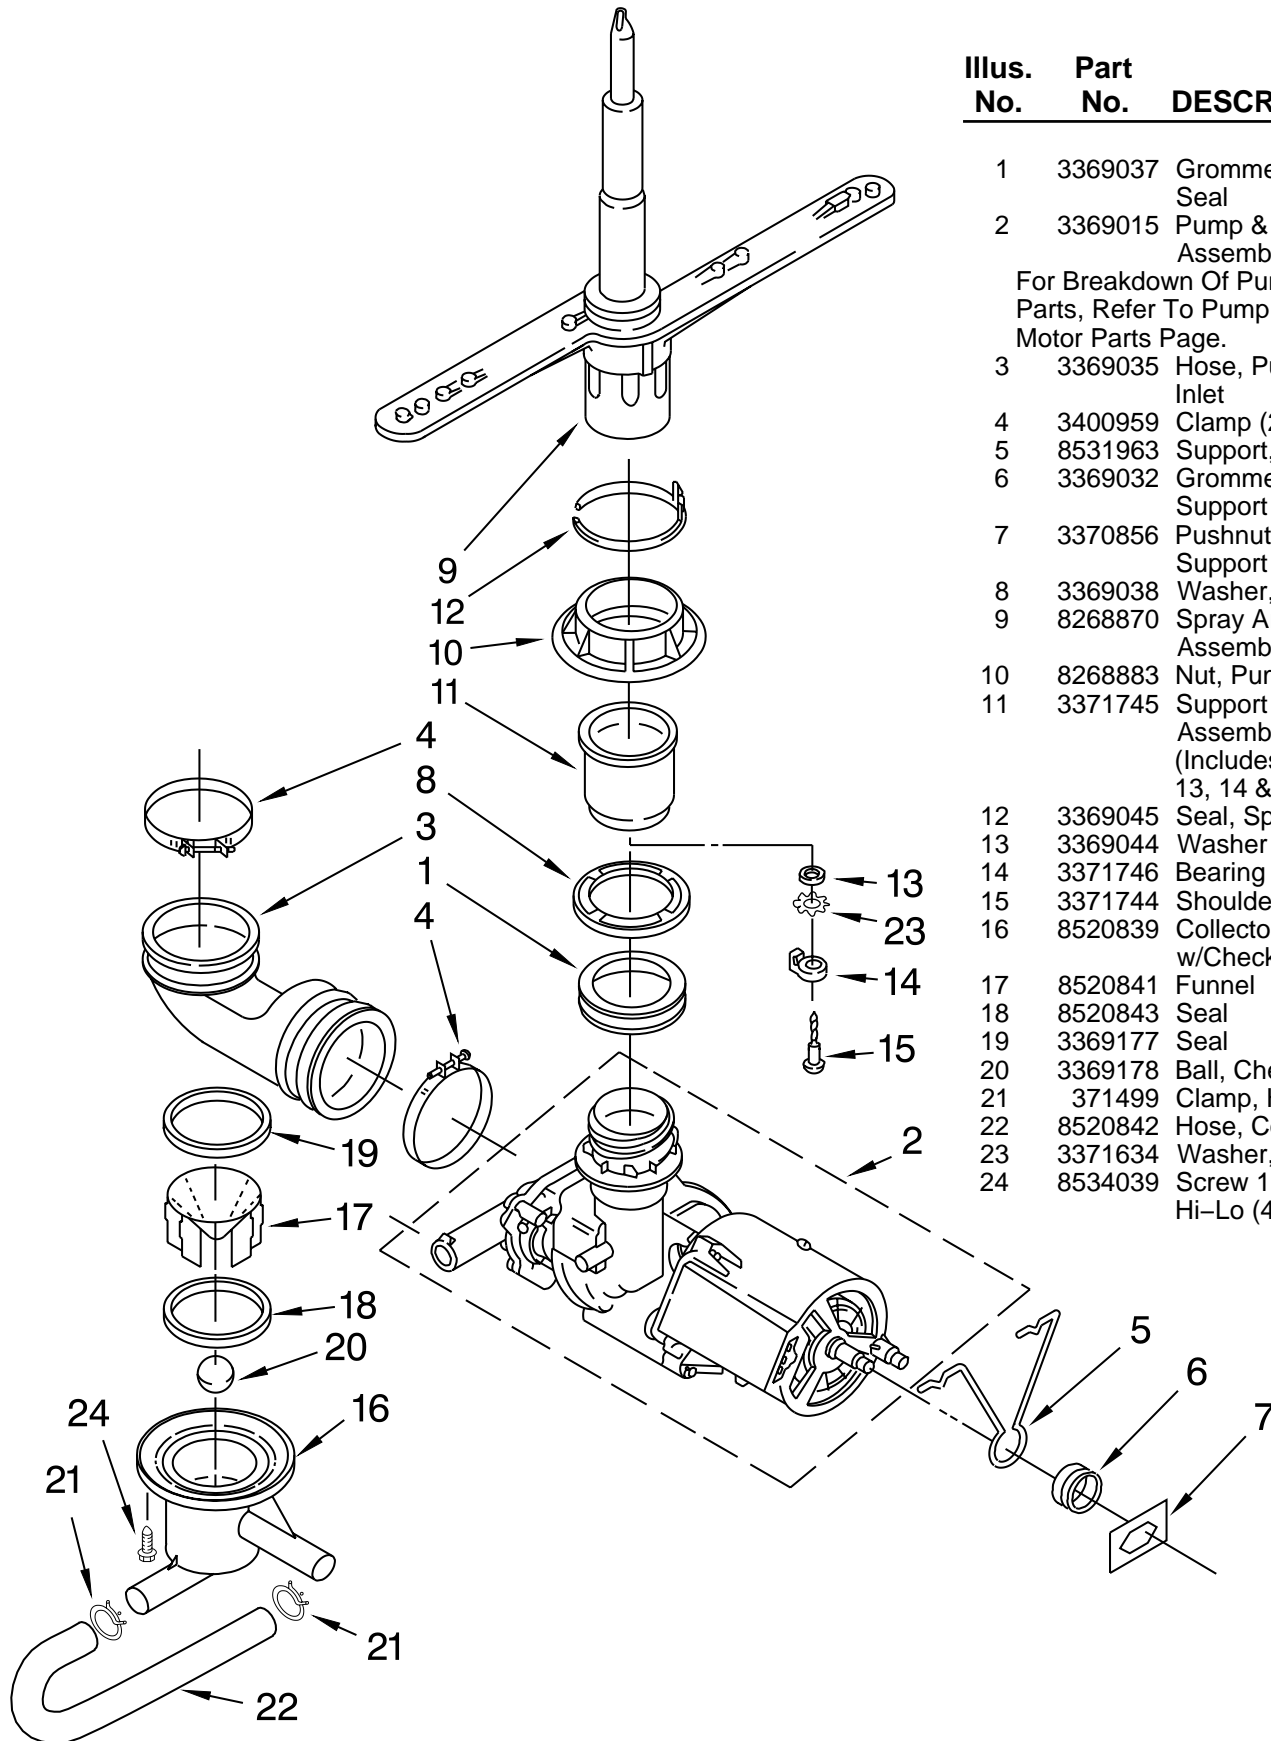

PUMP AND SPRAY ARM PARTS

For Models: DU850SWPB3, DU850SWPQ3, DU850SWPT3, DU850SWPS3
(Black) (White) (Biscuit) (Stainless)

Illus. No.	Part No.	DESCRIPTION
1	3369037	Grommet, Pump Seal
2	3369015	Pump & Motor Assembly
For Breakdown Of Pump Parts, Refer To Pump And Motor Parts Page.		
3	3369035	Hose, Pump Inlet
4	3400959	Clamp (2)
5	8531963	Support, Motor
6	3369032	Grommet, Motor Support
7	3370856	Pushnut, Motor Support
8	3369038	Washer, Grommet
9	8268870	Spray Arm, Assembly Lower
10	8268883	Nut, Pump Outlet
11	3371745	Support & Bearing Assembly (Includes Items: 13, 14 & 15)
12	3369045	Seal, Split Ring
13	3369044	Washer
14	3371746	Bearing
15	3371744	Shoulder Screw
16	8520839	Collector Assembly w/Check Valve
17	8520841	Funnel
18	8520843	Seal
19	3369177	Seal
20	3369178	Ball, Check-Valve
21	371499	Clamp, Hose
22	8520842	Hose, Collector
23	3371634	Washer, Curved
24	8534039	Screw 10-16, Hi-Lo (4)

FOR ORDERING INFORMATION REFER TO PARTS PRICE LIST