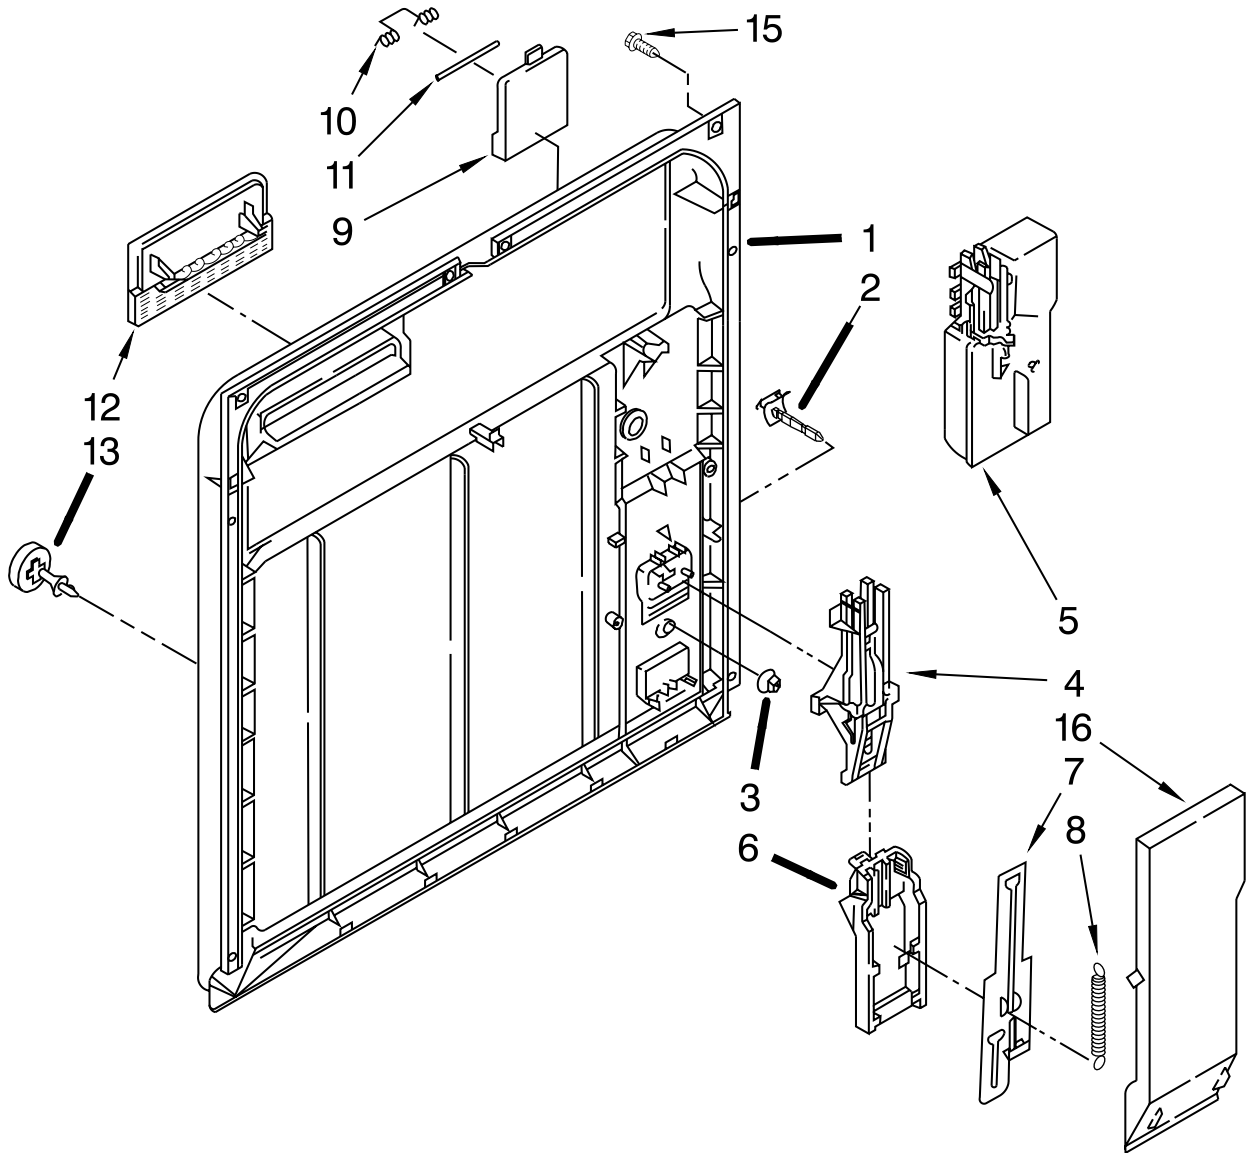

FRAME AND CONSOLE PARTS

For Models: DU850SWPB3, DU850SWPQ3, DU850SWPT3, DU850SWPS3
(Black) (White) (Biscuit) (Stainless)

UNDERCOUNTER
DISHWASHER

Illus. No.	Part No.	DESCRIPTION
1	8535436	Literature Parts Instructions, Installation
	3367007	Instructions, Installation (Supplement) (Locating Your Water Supply)
	W10039850	Guide, Energy
	W10039800	Guide, Use & Care
	677967	Do-It Yourself Manual
2	W10039600	Insert, Console Black
	W10039610	White
	W10039620	Biscuit
3	8269366	Switch, 5 Button
4	3369529	Follower, Cam
5	W10039480	Timer

Illus. No.	Part No.	DESCRIPTION
6	8271510	Cam
7	304231	Screw, 8-18 x 1/2 (5)
8	9743028	Door Frame Black
9	3380854	Bolt, Latch
10	3369457	Lever, Latch Black
	3372231	White
	3375062	Biscuit
11	3369325	Switch, (2)
12	3368955	Pin, Switch (2)
13	8573183	Harness and Protector
14	3376405	Elbow, Harness
15	3400892	Screw,
16	8269526	Cover, Control

Illus. No.	Part No.	DESCRIPTION
17	8275308	Knob, Timer Black
	8275309	White
	8275310	Biscuit
19	3379375	Panel, Front Black
	3379376	White
	8054178	Biscuit
	9743581	Stainless
20		Console (Includes Item 2)
	W10072690	Black
	W10072700	White
	W10072710	Biscuit
21	3379671	Shield, Control Cover
22	3373234	Bearing, Spring (2)

FOR ORDERING INFORMATION REFER TO PARTS PRICE LIST

INNER DOOR PARTS

For Models: DU850SWPB3, DU850SWPQ3, DU850SWPT3, DU850SWPS3
 (Black) (White) (Biscuit) (Stainless)

Illus. No.	Part No.	DESCRIPTION
1	8528310	Inner Door (Includes Items 2 & 3)
2	3376066	Latch, Detergent Dispenser (Includes Item 3)
3	3369061	Snap, Detergent Dispenser (Includes Item 2)
4	8519606	Actuator Assembly