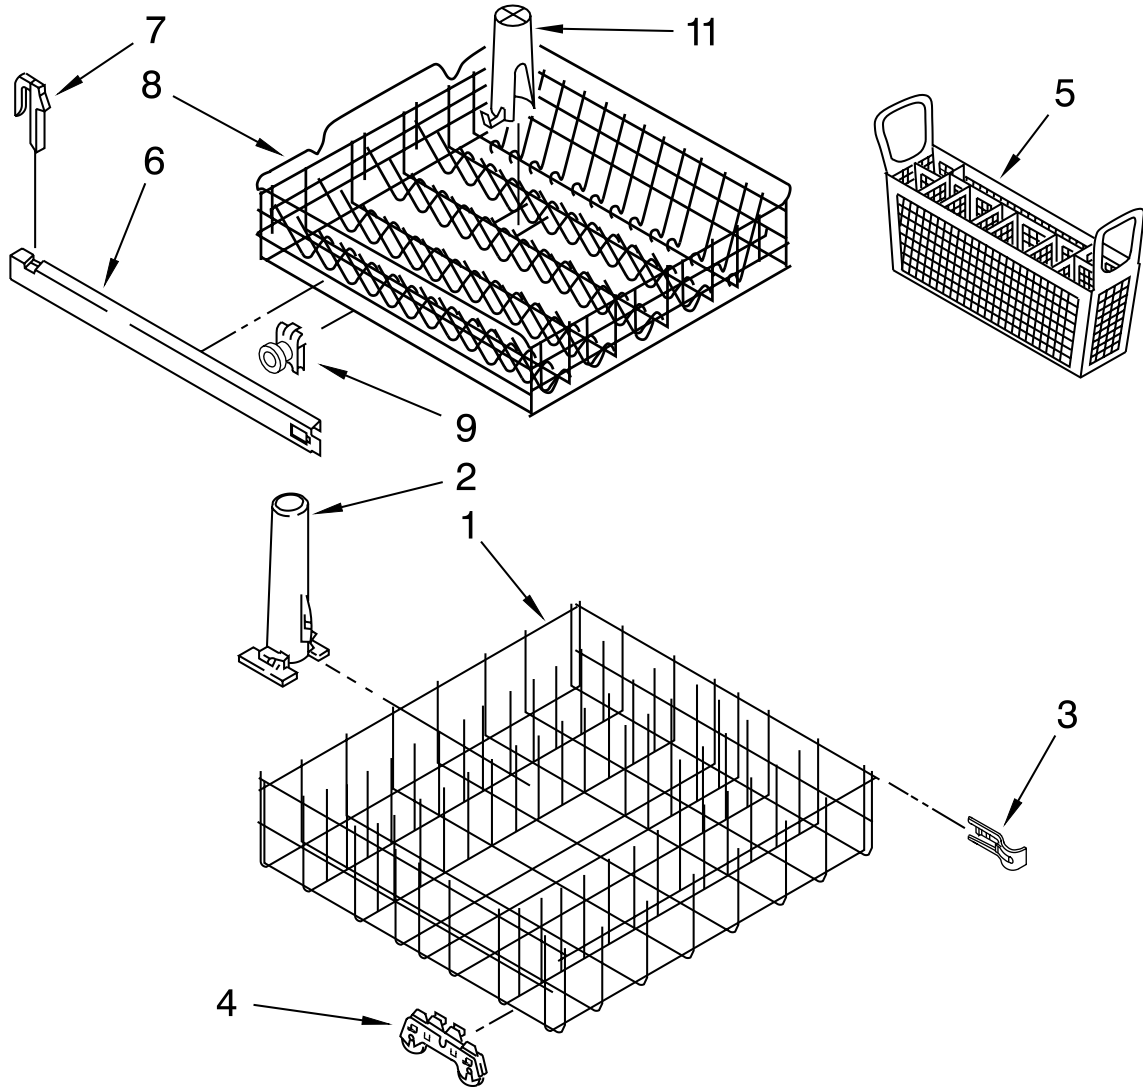

PUMP AND SPRAY ARM PARTS

For Models: DU850SWPB3, DU850SWPQ3, DU850SWPT3, DU850SWPS3
 (Black) (White) (Biscuit) (Stainless)

Illus. No.	Part No.	DESCRIPTION
1	3369037	Grommet, Pump Seal
2	3369015	Pump & Motor Assembly
For Breakdown Of Pump Parts, Refer To Pump And Motor Parts Page.		
3	3369035	Hose, Pump Inlet
4	3400959	Clamp (2)
5	8531963	Support, Motor
6	3369032	Grommet, Motor Support
7	3370856	Pushnut, Motor Support
8	3369038	Washer, Grommet
9	8268870	Spray Arm, Assembly Lower
10	8268883	Nut, Pump Outlet
11	3371745	Support & Bearing Assembly (Includes Items: 13, 14 & 15)
12	3369045	Seal, Split Ring
13	3369044	Washer
14	3371746	Bearing
15	3371744	Shoulder Screw
16	8520839	Collector Assembly w/Check Valve
17	8520841	Funnel
18	8520843	Seal
19	3369177	Seal
20	3369178	Ball, Check-Valve
21	371499	Clamp, Hose
22	8520842	Hose, Collector
23	3371634	Washer, Curved
24	8534039	Screw 10-16, Hi-Lo (4)

FOR ORDERING INFORMATION REFER TO PARTS PRICE LIST

PUMP AND MOTOR PARTS

For Models: DU850SWPB3, DU850SWPQ3, DU850SWPT3, DU850SWPS3
 (Black) (White) (Biscuit) (Stainless)

Illus. No.	Part No.	DESCRIPTION
1	3369011	Housing Assembly
2	3369031	Seal, Drain Cover
3	3369028	Diaphragm
4	3369029	Ring, Diaphragm
5	3369030	Cover, Drain Valve
6	3368921	Screw (4)
7	3369020	Seal Seat
8	3385557	Seal Head
9	3369013	Impeller & Bearing Assembly
10	3369012	Disk & Mount Assembly
11	8283457	Motor
12	3368922	Screw (3)

FOR ORDERING INFORMATION REFER TO PARTS PRICE LIST

DISHRACK PARTS

For Models: DU850SWPB3, DU850SWPQ3, DU850SWPT3, DU850SWPS3
(Black) (White) (Biscuit) (Stainless)

Illus. No.	Part No.	DESCRIPTION
1	8539225	Dishrack, Lower
2	8268825	Tower, Protector
3	3385142	Bumper, Dishrack (2)
4	8268645	Wheel & Transport Assembly (4)
5	8268866	Basket, Silverware
6	3385089	Track, Dishrack (2)
7	8565920	Stop, Track (4)
8	8539222	Dishrack, Upper
9	8268852	Wheel & Axle Assembly (4)
11	8519550	Diffuser, Water