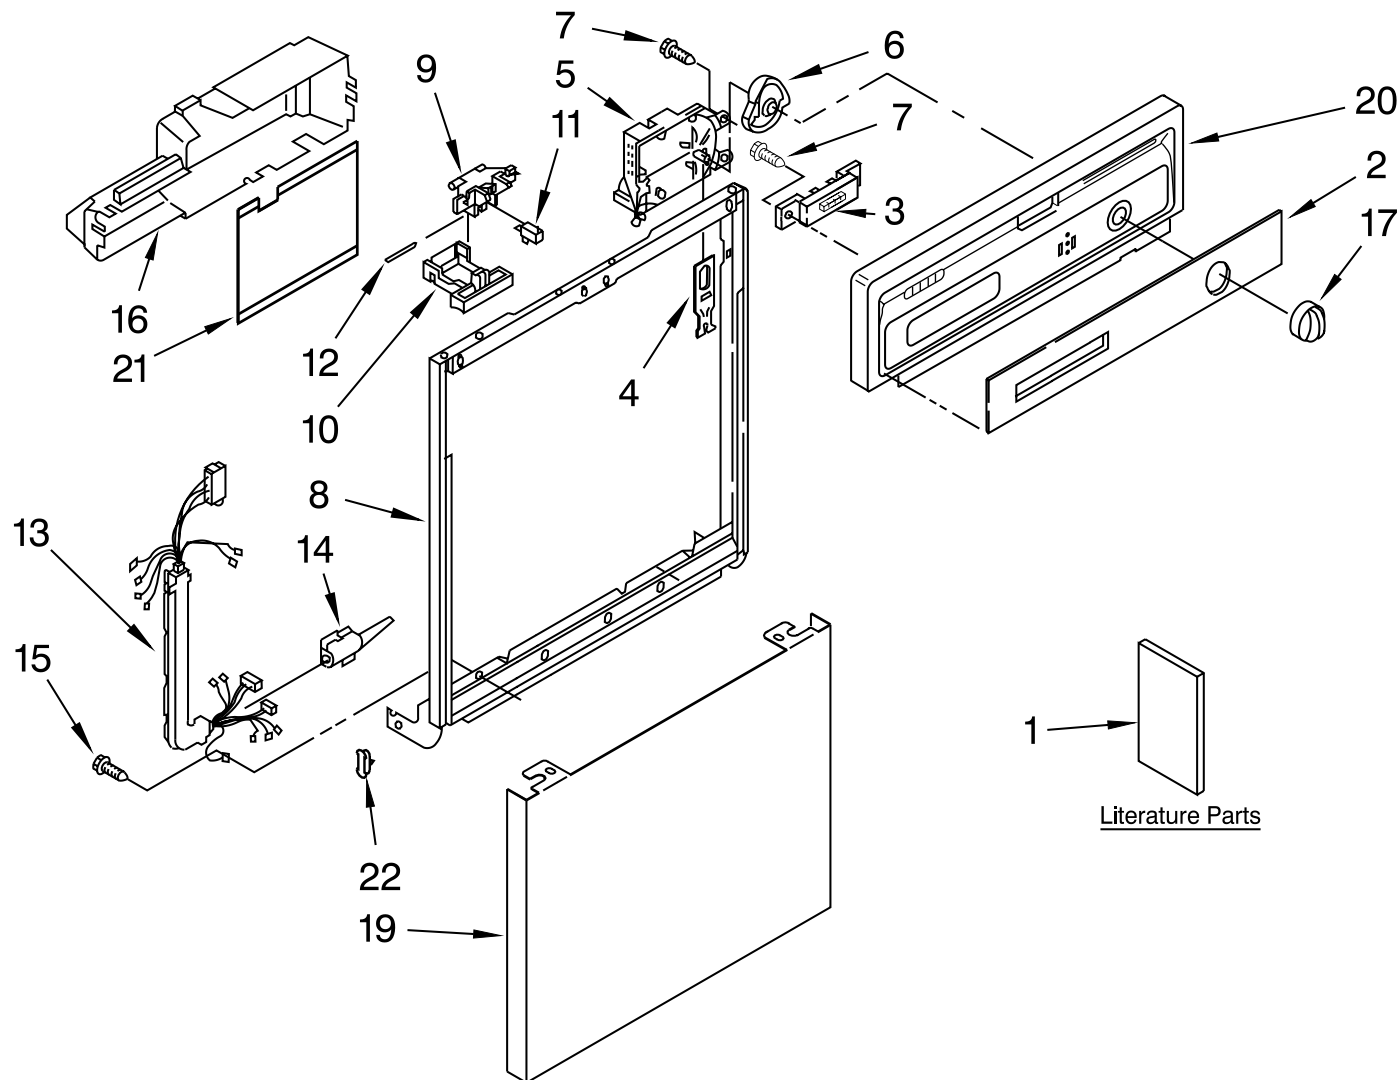

FRAME AND CONSOLE PARTS

For Models: DU850SWPB3, DU850SWPQ3, DU850SWPT3, DU850SWPS3
(Black) (White) (Biscuit) (Stainless)

UNDERCOUNTER
DISHWASHER

Illus. No.	Part No.	DESCRIPTION
1	8535436	Literature Parts Instructions, Installation
	3367007	Instructions, Installation (Supplement) (Locating Your Water Supply)
	W10039850	Guide, Energy
	W10039800	Guide, Use & Care
	677967	Do-It Yourself Manual
2	W10039600	Insert, Console Black
	W10039610	White
	W10039620	Biscuit
3	8269366	Switch, 5 Button
4	3369529	Follower, Cam
5	W10039480	Timer

Illus. No.	Part No.	DESCRIPTION
6	8271510	Cam
7	304231	Screw, 8-18 x 1/2 (5)
8	9743028	Door Frame Black
9	3380854	Bolt, Latch
10	3369457	Lever, Latch Black
	3372231	White
	3375062	Biscuit
11	3369325	Switch, (2)
12	3368955	Pin, Switch (2)
13	8573183	Harness and Protector
14	3376405	Elbow, Harness
15	3400892	Screw,
16	8269526	Cover, Control

Illus. No.	Part No.	DESCRIPTION
17	8275308	Knob, Timer Black
	8275309	White
	8275310	Biscuit
19	3379375	Panel, Front Black
	3379376	White
	8054178	Biscuit
	9743581	Stainless
20		Console (Includes Item 2)
	W10072690	Black
	W10072700	White
	W10072710	Biscuit
21	3379671	Shield, Control Cover
22	3373234	Bearing, Spring (2)

FOR ORDERING INFORMATION REFER TO PARTS PRICE LIST

INNER DOOR PARTS

For Models: DU850SWPB3, DU850SWPQ3, DU850SWPT3, DU850SWPS3
 (Black) (White) (Biscuit) (Stainless)

Illus. No.	Part No.	DESCRIPTION
1	8528310	Inner Door (Includes Items 2 & 3)
2	3376066	Latch, Detergent Dispenser (Includes Item 3)
3	3369061	Snap, Detergent Dispenser (Includes Item 2)
4	8519606	Actuator Assembly