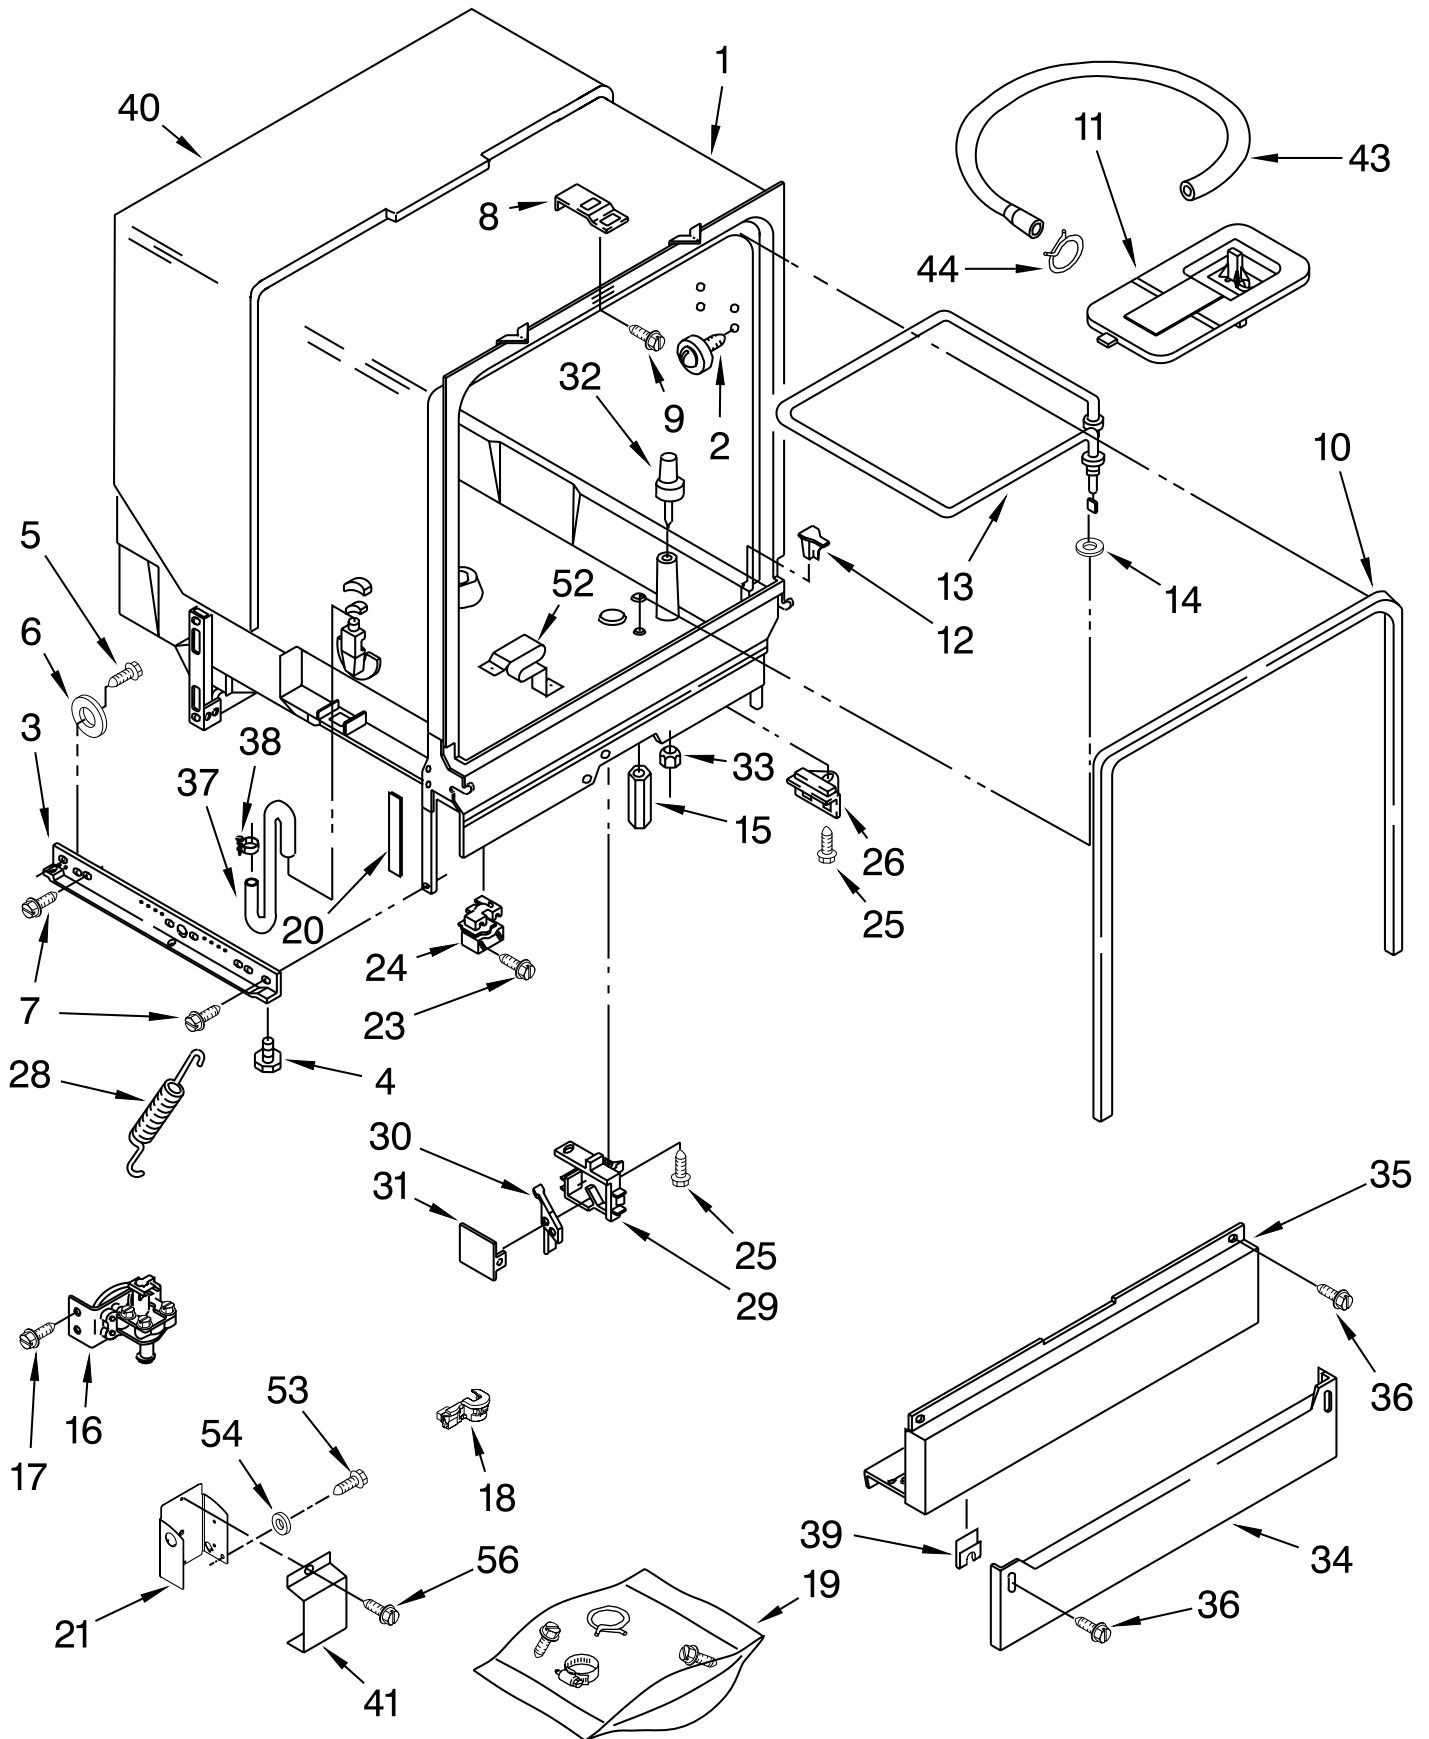

TUB ASSEMBLY PARTS

For Models: DU850SWPB3, DU850SWPQ3, DU850SWPT3, DU850SWPS3
(Black) (White) (Biscuit) (Stainless)

FOR ORDERING INFORMATION REFER TO PARTS PRICE LIST

TUB ASSEMBLY PARTS

For Models: DU850SWPB3, DU850SWPQ3, DU850SWPT3, DU850SWPS3
(Black) (White) (Biscuit) (Stainless)

Illus. No.	Part No.	DESCRIPTION	Illus. No.	Part No.	DESCRIPTION	Illus. No.	Part No.	DESCRIPTION
1	8533815	Tub and Support Assembly	19	3369816	Miscellaneous Parts Bag (Includes 2 Screws & 2 Hose Clamps)	35		Panel, Access (Includes Item 39)
2	8528831	Tub, Wheel Assembly (8)					3379917	Black
3	3368933	Runner (2)	20	8052018	Pad, Friction		3379918	White
4	3374849	Leveler (2)	21	8573951	Terminal Box		8054179	Biscuit
5	3370389	Screw, Shoulder (2)	23	3370225	Screw		9744517	Stainless
6	302819	Wheel (2)	24	3369063	Relay	36	302868	Screw, 8-18 x 1/2 (4)
7	343641	Screw, 10-16 x 1/2 (4)	25	304231	Screw	37	3369414	Hose, Inlet
8	3378149	Plate, Latch	26	3368928	Fuse, Thermal	38	301958	Clamp
9	3374720	Screw	28	3379383	Spring, Door (2)	39	3378123	Clip, Grounding
10	3376927	Gasket	29	8318218	Housing, Float Switch	40	8573243	Sound Shield
11	3369322	Grate	30	3369067	Switch, Float	41	300068	Cover Assembly, Terminal Box
12	8528862	Deflector (2)	31	8318219	Cover, Switch Housing	43	3374077	Drain Hose
13	8519827	Heater	32	8519552	Float	44	356138	Hose Clamp
14	717273	Washer, Rubber (2)	33	717488	Nut	52	3379740	Support, Heater (3)
15	8268548	Nut (2) (Heater Terminal)	34		Panel, Toe	53	3400014	Screw
16	8283345	Water Valve		3368942	Black	54	3378128	Washer
17	304392	Screw, 8-18 x 1/2		9742861	White	56	3369138	Screw, 8-18
18	8573061	Strain Relief		8054181	Biscuit