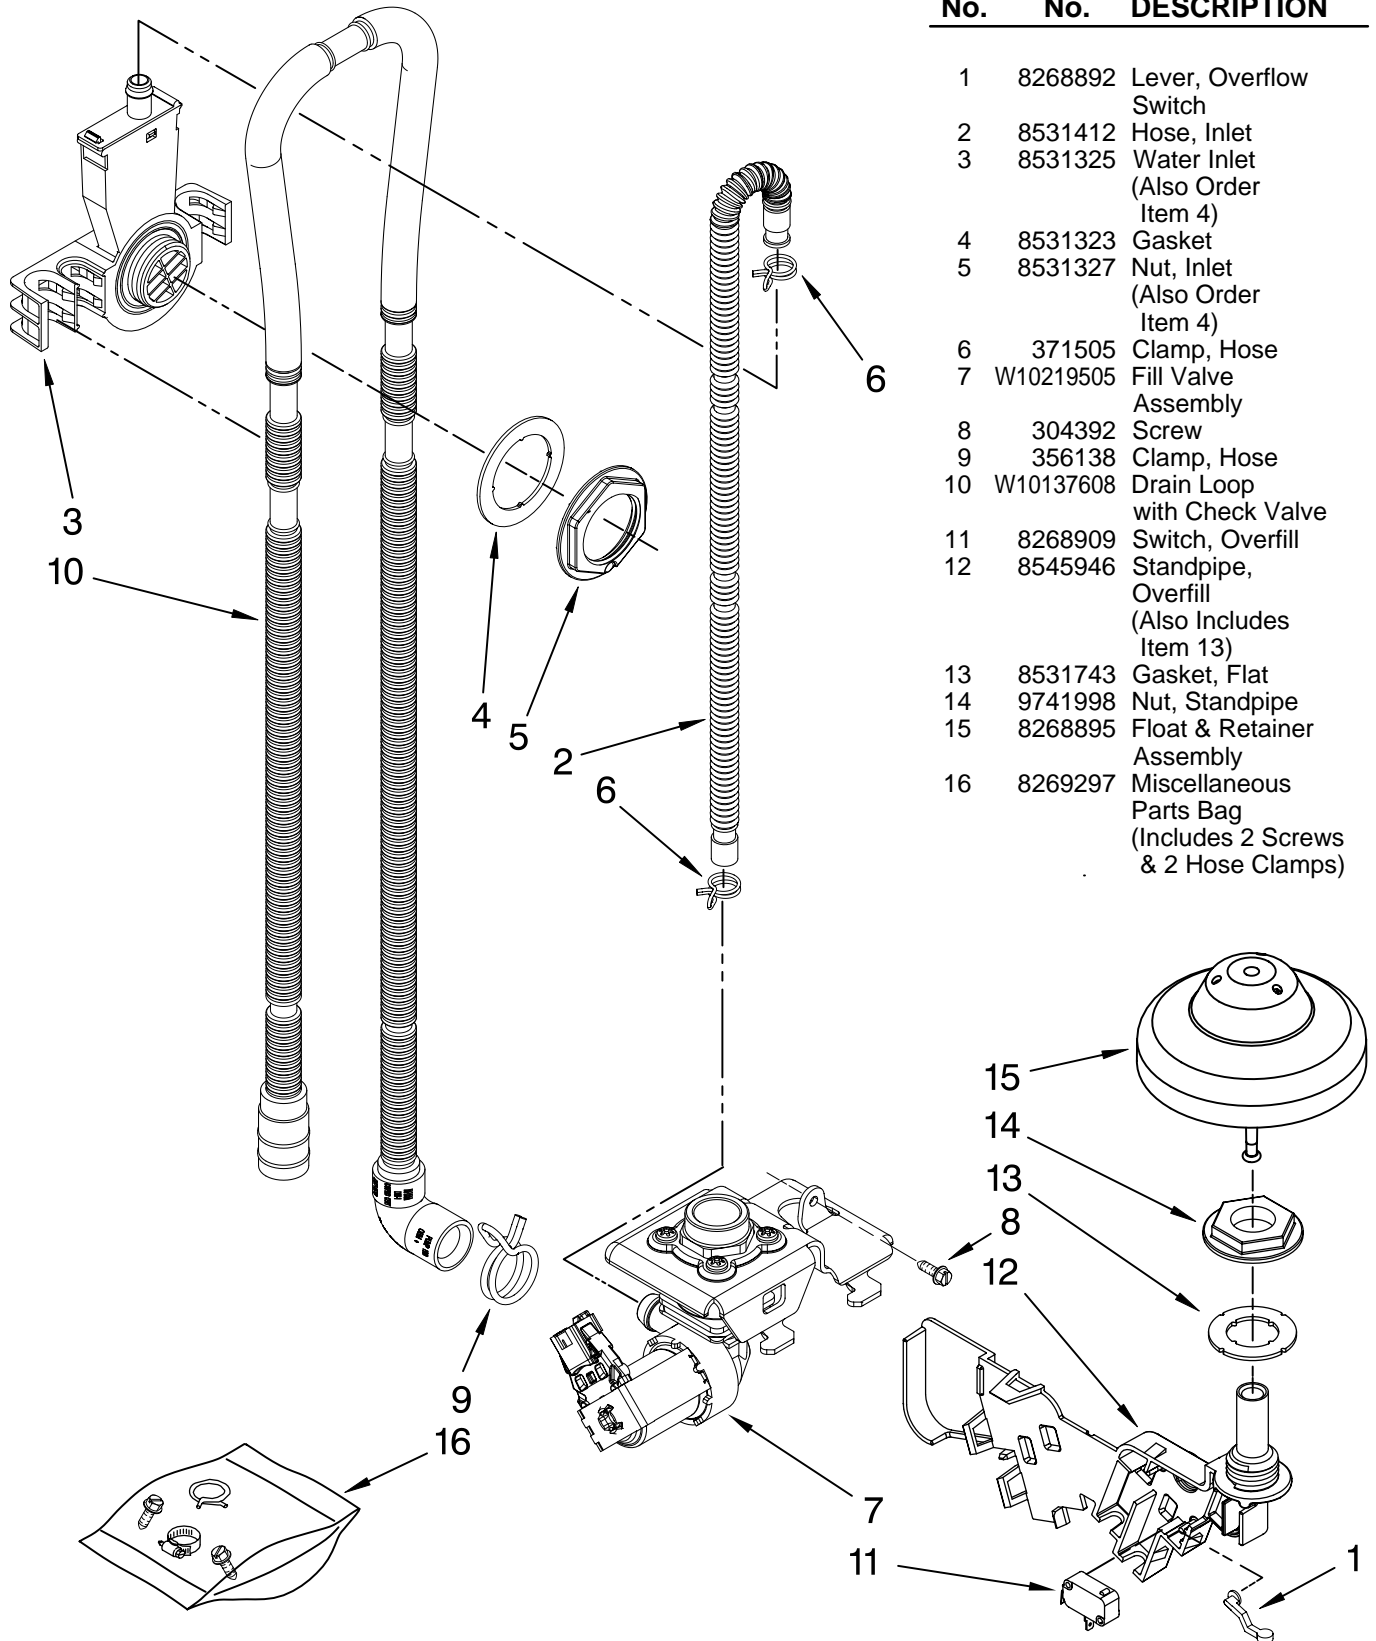

FOR ORDERING INFORMATION REFER TO PARTS PRICE LIST

CONTROL PANEL PARTS

For Models: MDB8959AWB0, MDB8959AWW0, MDB8959AWS0
 (Black) (White) (Stainless)

Illus. No.	Part No.	DESCRIPTION
1		Console Asm. (Includes Active Overlay & Insert)
	W10199772	Black
	W10199773	White
	W10199783	Stainless
2	8546546	Clip, BI-Metal
3	W10208674	Control Electronic
4	8269209	Switch, Door
5	W10077360	Latch Assembly
6	661663	Bi-Metal
7	3369051	Screw

FOR ORDERING INFORMATION REFER TO PARTS PRICE LIST

DOOR AND LATCH PARTS

For Models: MDB8959AWB0, MDB8959AWW0, MDB8959AWS0
(Black) (White) (Stainless)

Illus. No.	Part No.	DESCRIPTION	Illus. No.	Part No.	DESCRIPTION	Illus. No.	Part No.	DESCRIPTION
1	3369051	Screw, Door	7	8545536	Deflector, Vent (Also Order Item 6)	11	W10199683	Cap, Rinse Aid
2	8545608	Harness, Vent Motor	8	W10199696	Dispenser, Assembly	12	W10078202	Wiring Harness Main
3	W10056249	Inner Door Mastic Assembly	9	8531865	Shield, Dispenser	13	W10177098	Screw
4	8268937	Inlet, Air	10	8281217	Screw	14	8535660	Seal, Console/door
5	8572611	Vent Assembly				15	8535637	Bracket, Dispenser
6	8269259	Gasket, Vent						

FOR ORDERING INFORMATION REFER TO PARTS PRICE LIST

FILL, DRAIN AND OVERFILL PARTS

For Models: MDB8959AWB0, MDB8959AWW0, MDB8959AWS0
(Black) (White) (Stainless)

Illus. No.	Part No.	DESCRIPTION
1	8268892	Lever, Overflow Switch
2	8531412	Hose, Inlet
3	8531325	Water Inlet (Also Order Item 4)
4	8531323	Gasket
5	8531327	Nut, Inlet (Also Order Item 4)
6	371505	Clamp, Hose
7	W10219505	Fill Valve Assembly
8	304392	Screw
9	356138	Clamp, Hose
10	W10137608	Drain Loop with Check Valve
11	8268909	Switch, Overflow
12	8545946	Standpipe, Overflow (Also Includes Item 13)
13	8531743	Gasket, Flat
14	9741998	Nut, Standpipe
15	8268895	Float & Retainer Assembly
16	8269297	Miscellaneous Parts Bag (Includes 2 Screws & 2 Hose Clamps)