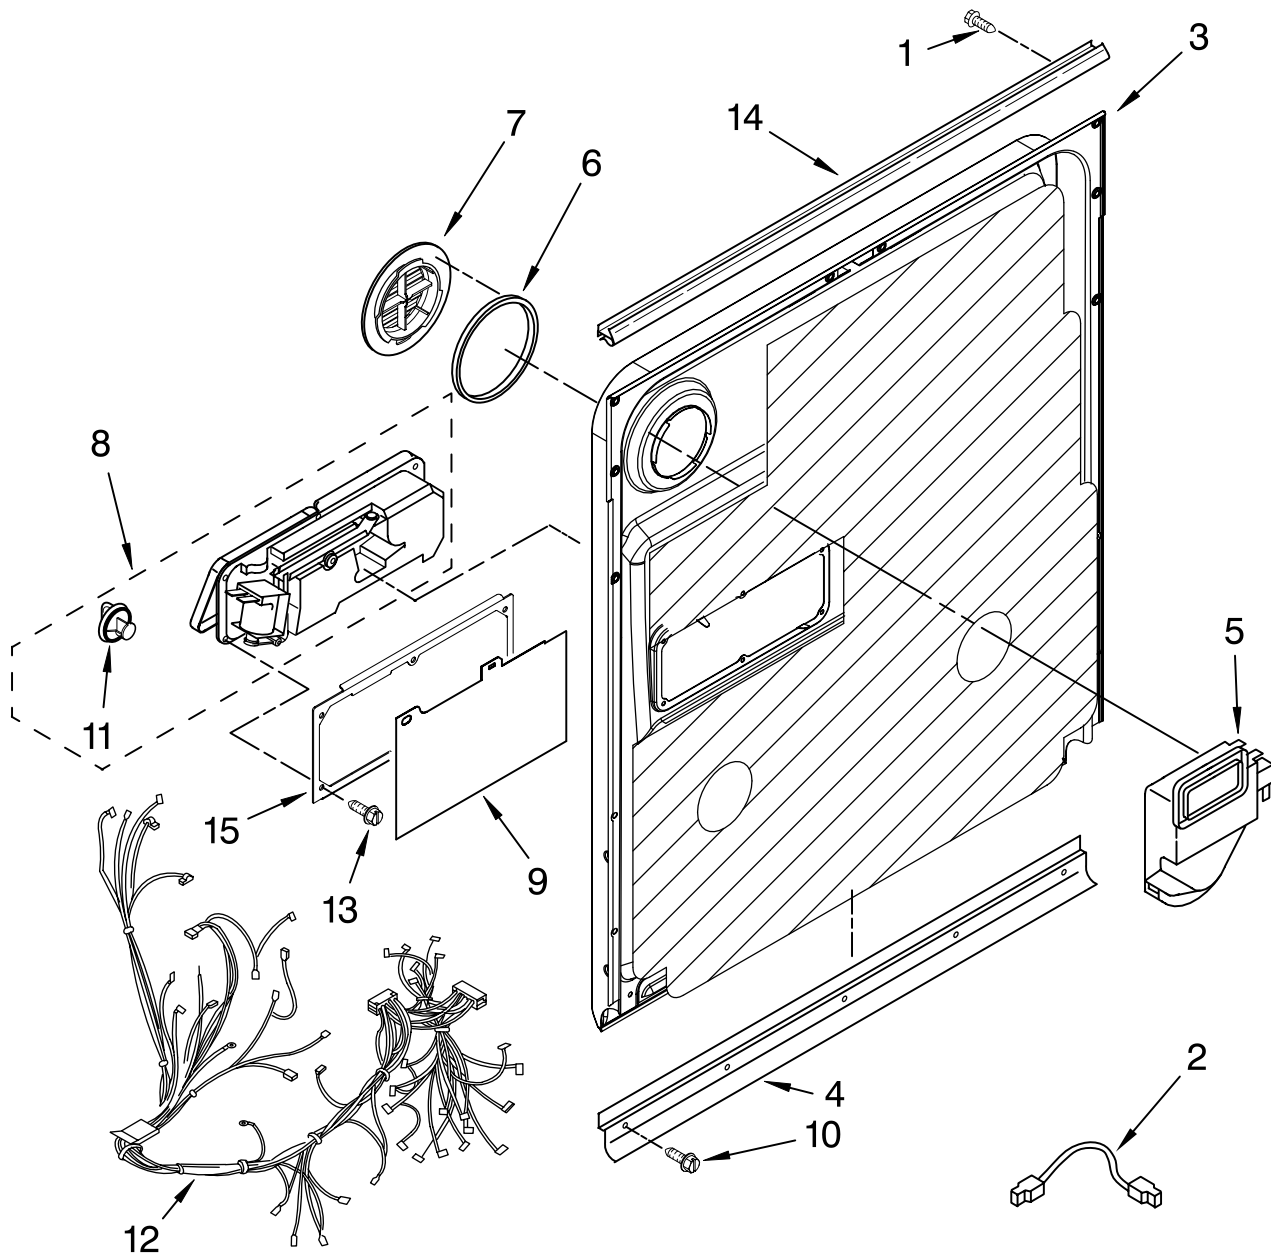

DOOR AND LATCH PARTS

For Models: MDB8959AWB0, MDB8959AWW0, MDB8959AWS0
(Black) (White) (Stainless)

Illus. No.	Part No.	DESCRIPTION	Illus. No.	Part No.	DESCRIPTION	Illus. No.	Part No.	DESCRIPTION
1	3369051	Screw, Door	7	8545536	Deflector, Vent (Also Order Item 6)	11	W10199683	Cap, Rinse Aid
2	8545608	Harness, Vent Motor	8	W10199696	Dispenser, Assembly	12	W10078202	Wiring Harness Main
3	W10056249	Inner Door Mastic Assembly	9	8531865	Shield, Dispenser	13	W10177098	Screw
4	8268937	Inlet, Air	10	8281217	Screw	14	8535660	Seal, Console/door
5	8572611	Vent Assembly				15	8535637	Bracket, Dispenser
6	8269259	Gasket, Vent						

FOR ORDERING INFORMATION REFER TO PARTS PRICE LIST