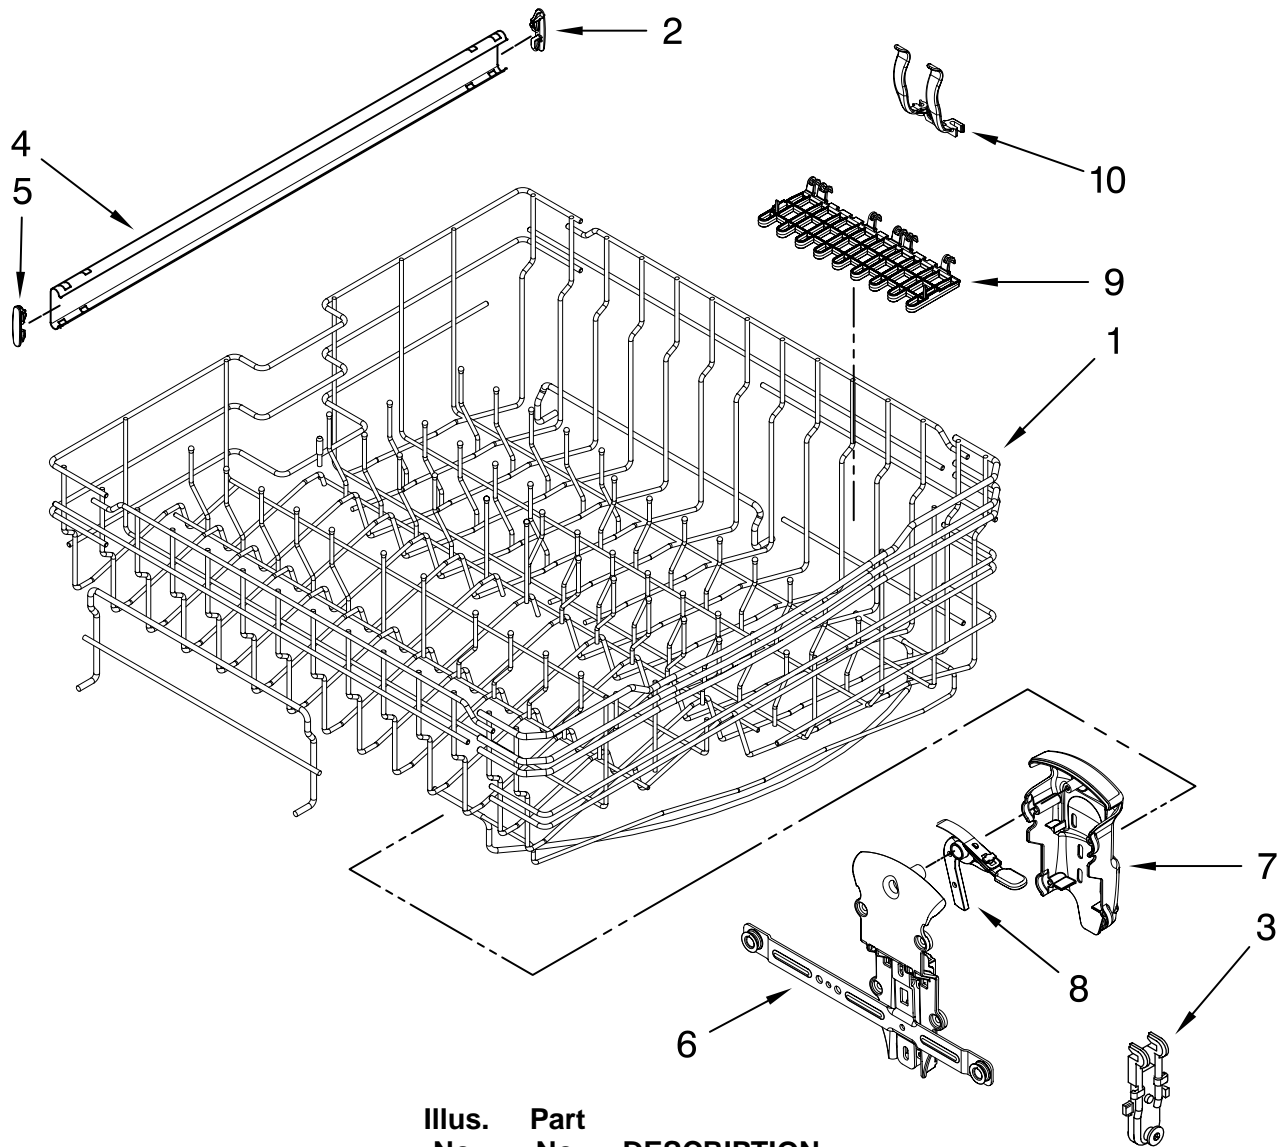

Illus. No.	Part No.	DESCRIPTION
------------	----------	-------------

1	W10218624	Dishrack, Upper
2	8565925	Stop, Track Non-Removable
3	8270018	Wheel
4	3385089	Track, Rack
5	W10199682	Stop, Track Removable
6		Adjuster Rack
	W10247118	Right Side
	W10247119	Left side
7	6-918954	Cover, Rack Adjuster
8	W10240189	Lever, Rack Adjuster
9	W10199678	Cup, Shelf
10	W10240162	Clip, Cup