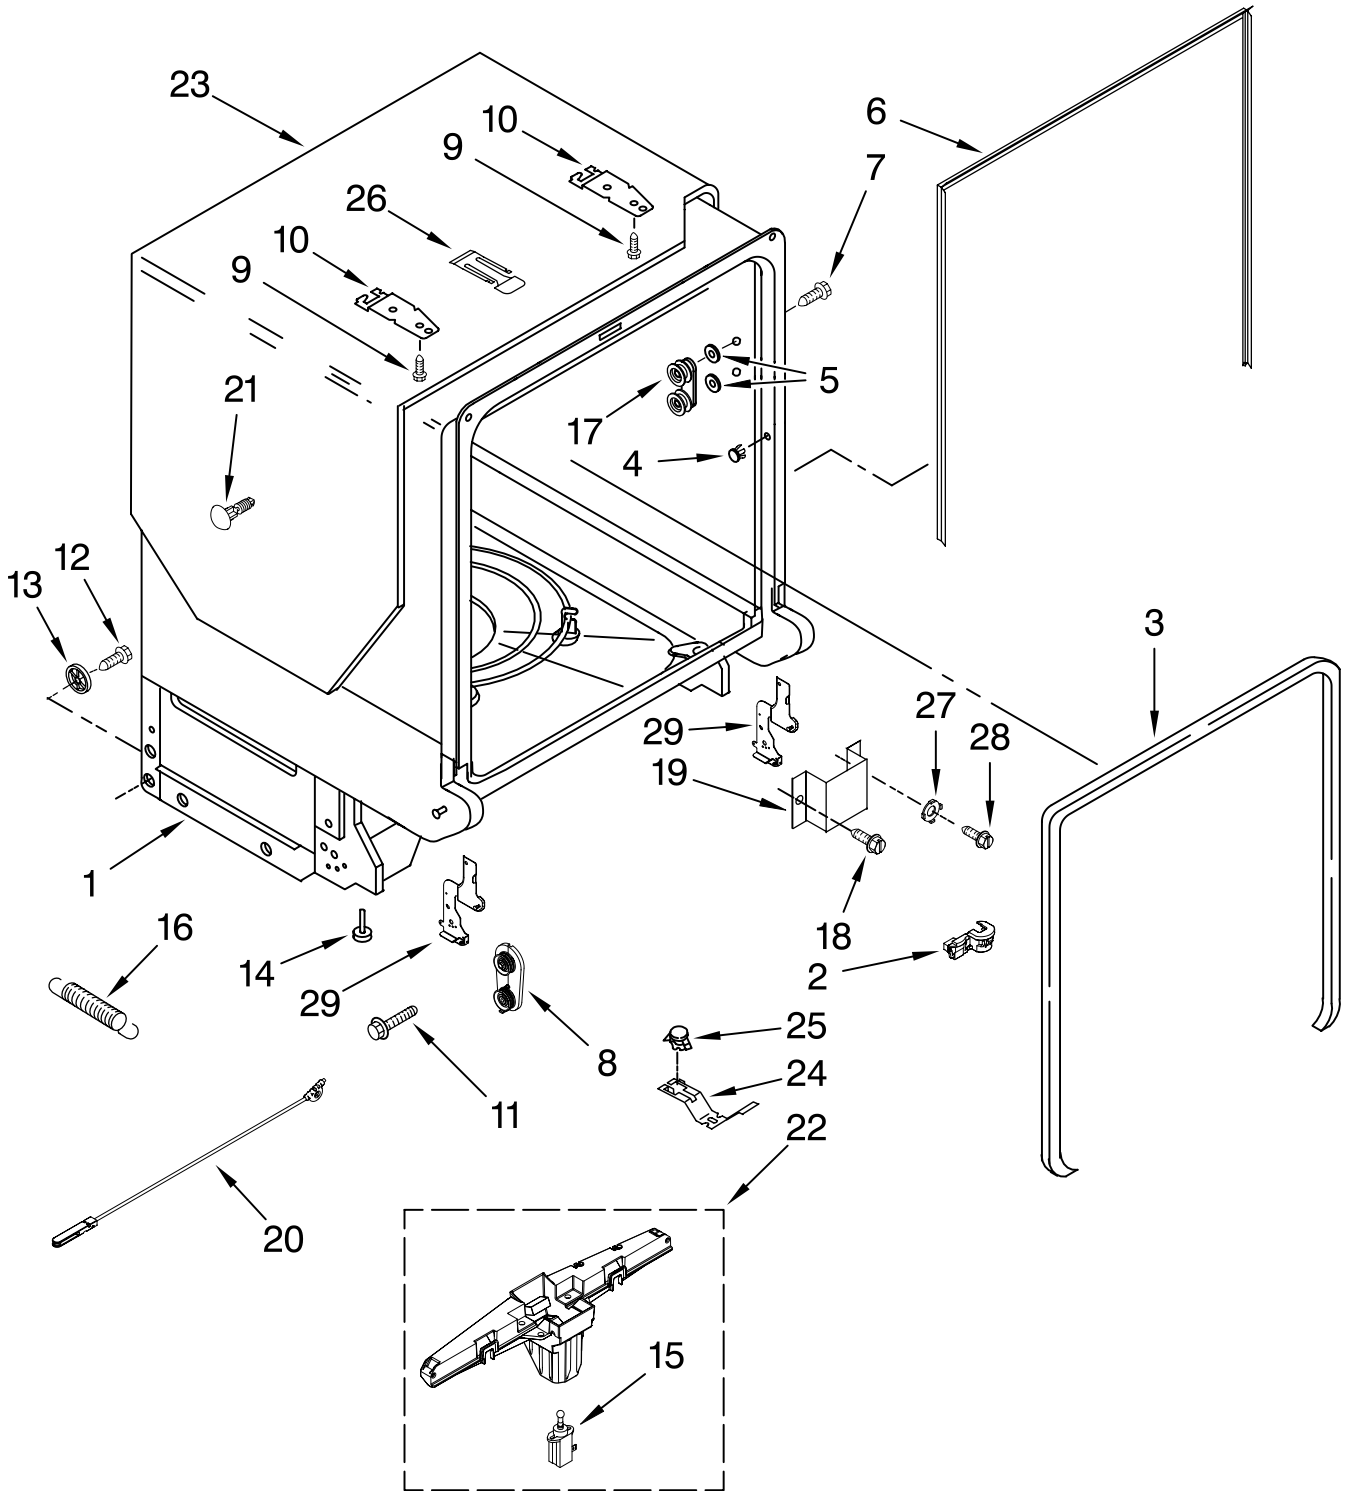

TUB AND FRAME PARTS

For Models: MDB8959AWB0, MDB8959AWW0, MDB8959AWS0
(Black) (White) (Stainless)

FOR ORDERING INFORMATION REFER TO PARTS PRICE LIST

TUB AND FRAME PARTS

For Models: MDB8959AWB0, MDB8959AWW0, MDB8959AWS0
(Black) (White) (Stainless)

Illus. No.	Part No.	DESCRIPTION
1	W10164353	Tub Assembly (Includes Heater Assembly)
2	8573061	Strain Relief
3	W10112096	Door Seal
4	W10082838	Plug Tub
5	9743002	Gasket, Bracket Mounting
6	8269110	Seal, Cabinet
7	3400072	Screw
8	W10084086	Door, Balance Assembly
9	3367670	Screw
10	8269145	Bracket, Undercounter
11	3400074	Screw
12	3370389	Screw
13	8268977	Wheel Leg
14	8524584	Leveler, Leg
15	W10082769	Motor, Wax
16	8270020	Spring, Door Balance
17	8270019	Wheel & Mount Assembly (Also Order Item 6)
18	3400892	Screw
19	8268991	Cover, Terminal Box
20	W10158291	Cable, Door Balance
21	304666	Retainer, Push
22	8572661	Actuator Assy (Includes Item 15)
23	8573241	Shield, Sound Tub
24	9742648	Bracket, Thermostat
25	661566	Thermostat
26	W10077370	Strike, Latch
27	3378128	Washer, Pronged
28	3400014	Screw
29		Hinge Bracket
	W10185368	Assembly, Lt. Hand
	W10185369	Assembly, Rt. Hand

FOR ORDERING INFORMATION REFER TO PARTS PRICE LIST