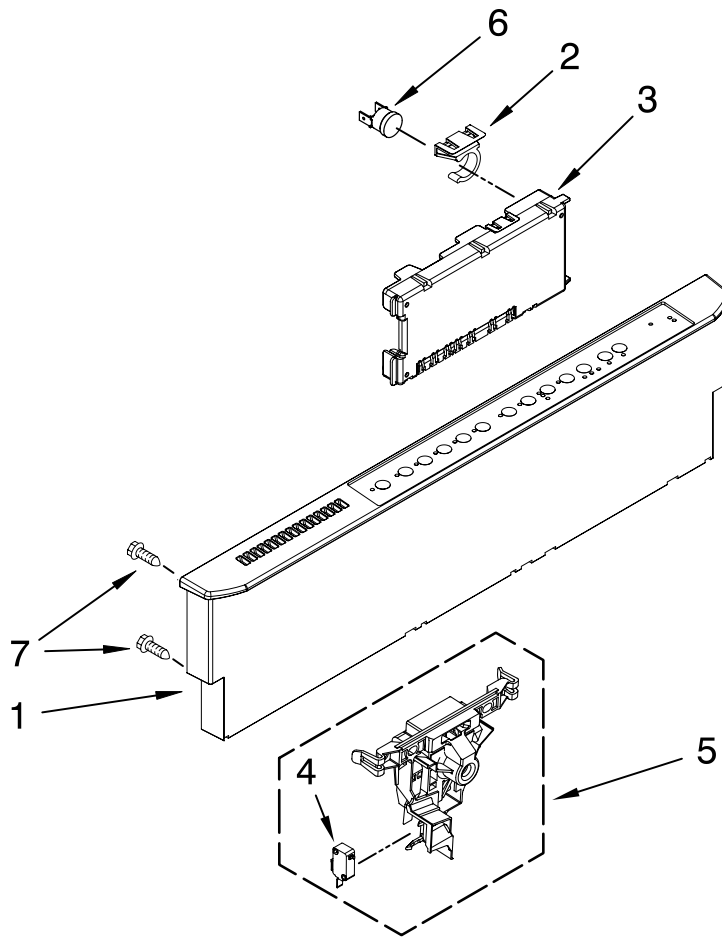

DOOR AND PANEL PARTS

For Models: MDB8959AWB0, MDB8959AWW0, MDB8959AWS0
(Black) (White) (Stainless)

UNDERCOUNTER
DISHWASHER

Illus. No.	Part No.	DESCRIPTION
------------	----------	-------------

1	W10199707	Literature Parts Instructions, Installation
	W10199695	Energy Guide
	W10199658	Guide, Use & Care English/French
	W10199659	Guide, Use & Care Spanish
	W10142800	Tech Sheet
2		Arm, Hinge
	8534854	Left
	8534853	Right
3	8268983	Stiffener, Door
4		Panel Front
	W10199762	Black
	W10199768	White
	W10199769	Stainless
5		Access Panel
	8573255	Black
6	8269016	Clip, Grounding
7	W10073520	Insulation, Door
8		Toe Panel (Includes Item 9)
	W10205336	Black
9	W10073540	Insulation, Toe Panel
10		Screw
	302868	Black
11	304392	Screw
12	3400071	Screw
13	W10123421	Screw
14	8564951	Stud
15	W10142904	Plate, Backing
16	W10199708	Badge, Name
17		Handle
	W10199636	Black
	W10199634	White
	W10199638	Stainless
18	8534008	Screw, Set

FOR ORDERING INFORMATION REFER TO PARTS PRICE LIST

CONTROL PANEL PARTS

For Models: MDB8959AWB0, MDB8959AWW0, MDB8959AWS0
 (Black) (White) (Stainless)

Illus. No.	Part No.	DESCRIPTION
1		Console Asm. (Includes Active Overlay & Insert)
	W10199772	Black
	W10199773	White
	W10199783	Stainless
2	8546546	Clip, BI-Metal
3	W10208674	Control Electronic
4	8269209	Switch, Door
5	W10077360	Latch Assembly
6	661663	Bi-Metal
7	3369051	Screw