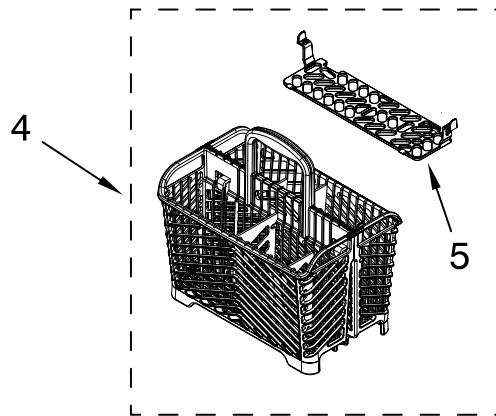

Illus. No.	Part No.	DESCRIPTION
------------	----------	-------------

1	W10218624	Dishrack, Upper
2	8565925	Stop, Track Non-Removable
3	8270018	Wheel
4	3385089	Track, Rack
5	W10199682	Stop, Track Removable
6		Adjuster Rack
	W10247118	Right Side
	W10247119	Left side
7	6-918954	Cover, Rack Adjuster
8	W10240189	Lever, Rack Adjuster
9	W10199678	Cup, Shelf
10	W10240162	Clip, Cup

FOR ORDERING INFORMATION REFER TO PARTS PRICE LIST

LOWER RACK PARTS

For Models: MDB8959AWB0, MDB8959AWW0, MDB8959AWS0
(Black) (White) (Stainless)

Illus. No.	Part No.	DESCRIPTION
1	W10082825	Lower Rack Assembly
2	W10240162	Cupshelf Assembly
3	W10082868	Wheel & Transport Assembly
4	W10199701	Silverware, Basket Assembly (Includes Item 5)
5	W10199681	Lid, Silverware Basket