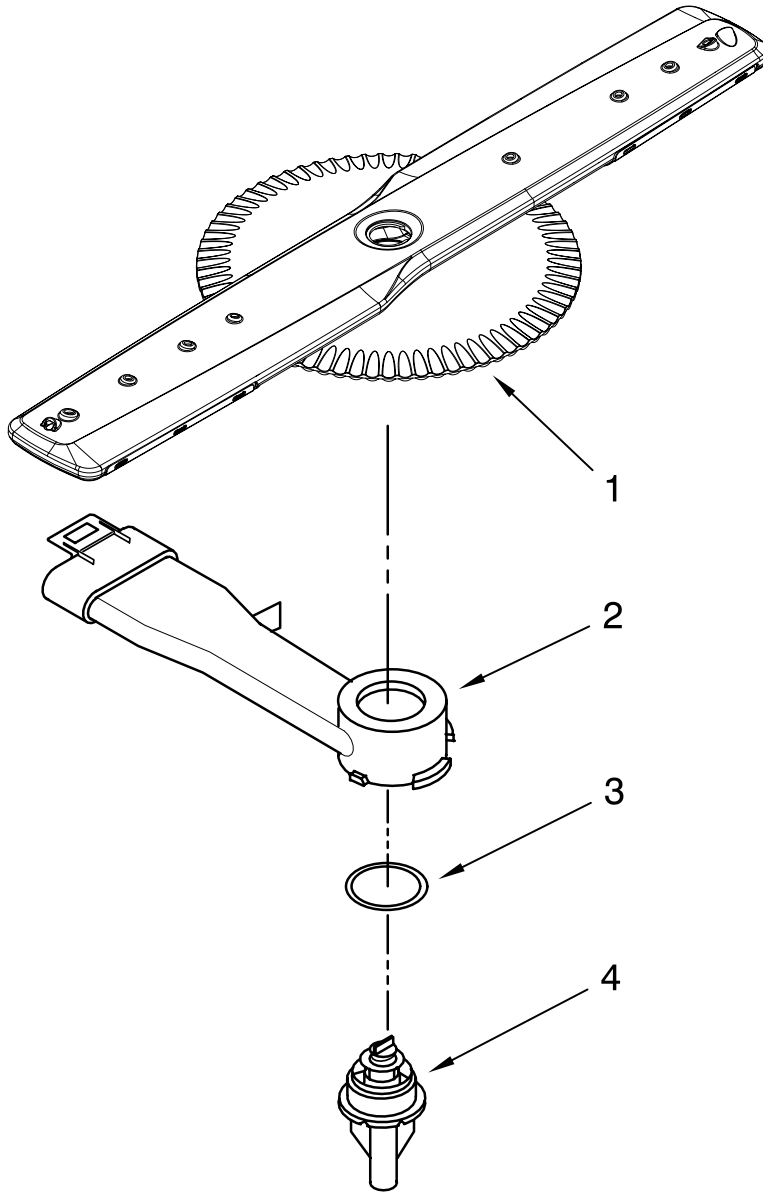

LOWER WASHARM PARTS

For Models: MDB8959AWB0, MDB8959AWW0, MDB8959AWS0
(Black) (White) (Stainless)

Illus. No.	Part No.	DESCRIPTION
1	W10240183	Wash Arm Assembly
2	8268343	Cap, Internal Rear Feed
3	8268340	Seal, Sprayarm
4	W10077898	Support, Lower Sprayarm

FOR ORDERING INFORMATION REFER TO PARTS PRICE LIST