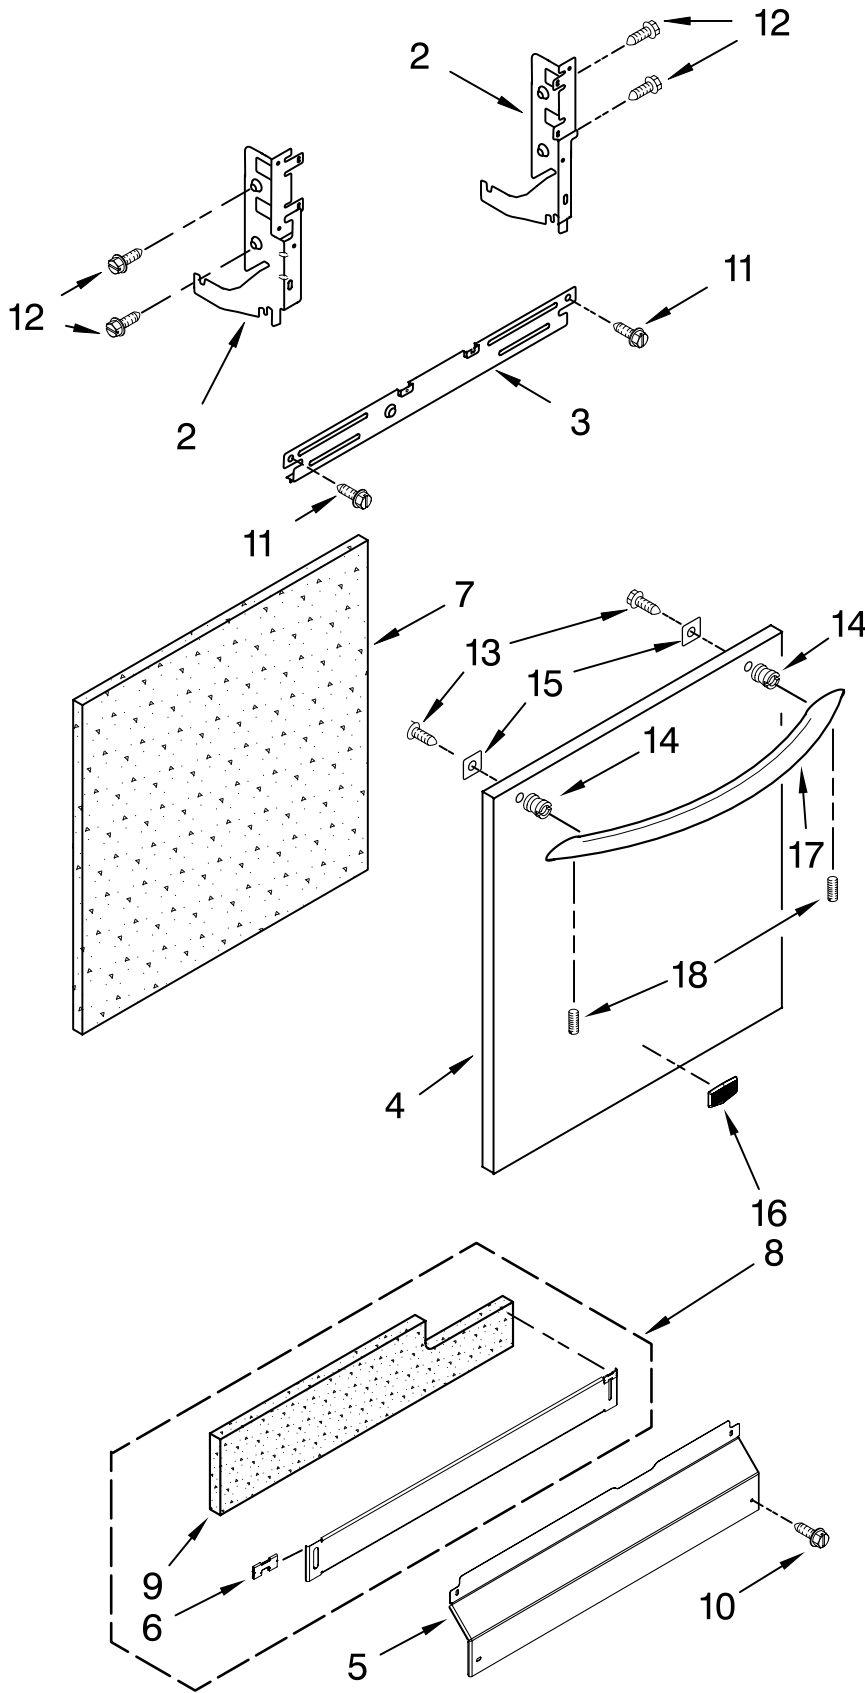

DOOR AND PANEL PARTS

For Models: MDB8959AWB0, MDB8959AWW0, MDB8959AWS0
(Black) (White) (Stainless)

UNDERCOUNTER
DISHWASHER

Illus. No.	Part No.	DESCRIPTION
------------	----------	-------------

1	W10199707	Literature Parts Instructions, Installation
	W10199695	Energy Guide
	W10199658	Guide, Use & Care English/French
	W10199659	Guide, Use & Care Spanish
	W10142800	Tech Sheet
2		Arm, Hinge
	8534854	Left
	8534853	Right
3	8268983	Stiffener, Door
4		Panel Front
	W10199762	Black
	W10199768	White
	W10199769	Stainless
5		Access Panel
	8573255	Black
6	8269016	Clip, Grounding
7	W10073520	Insulation, Door
8		Toe Panel (Includes Item 9)
	W10205336	Black
9	W10073540	Insulation, Toe Panel
10		Screw
	302868	Black
11	304392	Screw
12	3400071	Screw
13	W10123421	Screw
14	8564951	Stud
15	W10142904	Plate, Backing
16	W10199708	Badge, Name
17		Handle
	W10199636	Black
	W10199634	White
	W10199638	Stainless
18	8534008	Screw, Set

FOR ORDERING INFORMATION REFER TO PARTS PRICE LIST

CONTROL PANEL PARTS

For Models: MDB8959AWB0, MDB8959AWW0, MDB8959AWS0
 (Black) (White) (Stainless)

Illus. No.	Part No.	DESCRIPTION
1		Console Asm. (Includes Active Overlay & Insert)
	W10199772	Black
	W10199773	White
	W10199783	Stainless
2	8546546	Clip, BI-Metal
3	W10208674	Control Electronic
4	8269209	Switch, Door
5	W10077360	Latch Assembly
6	661663	Bi-Metal
7	3369051	Screw