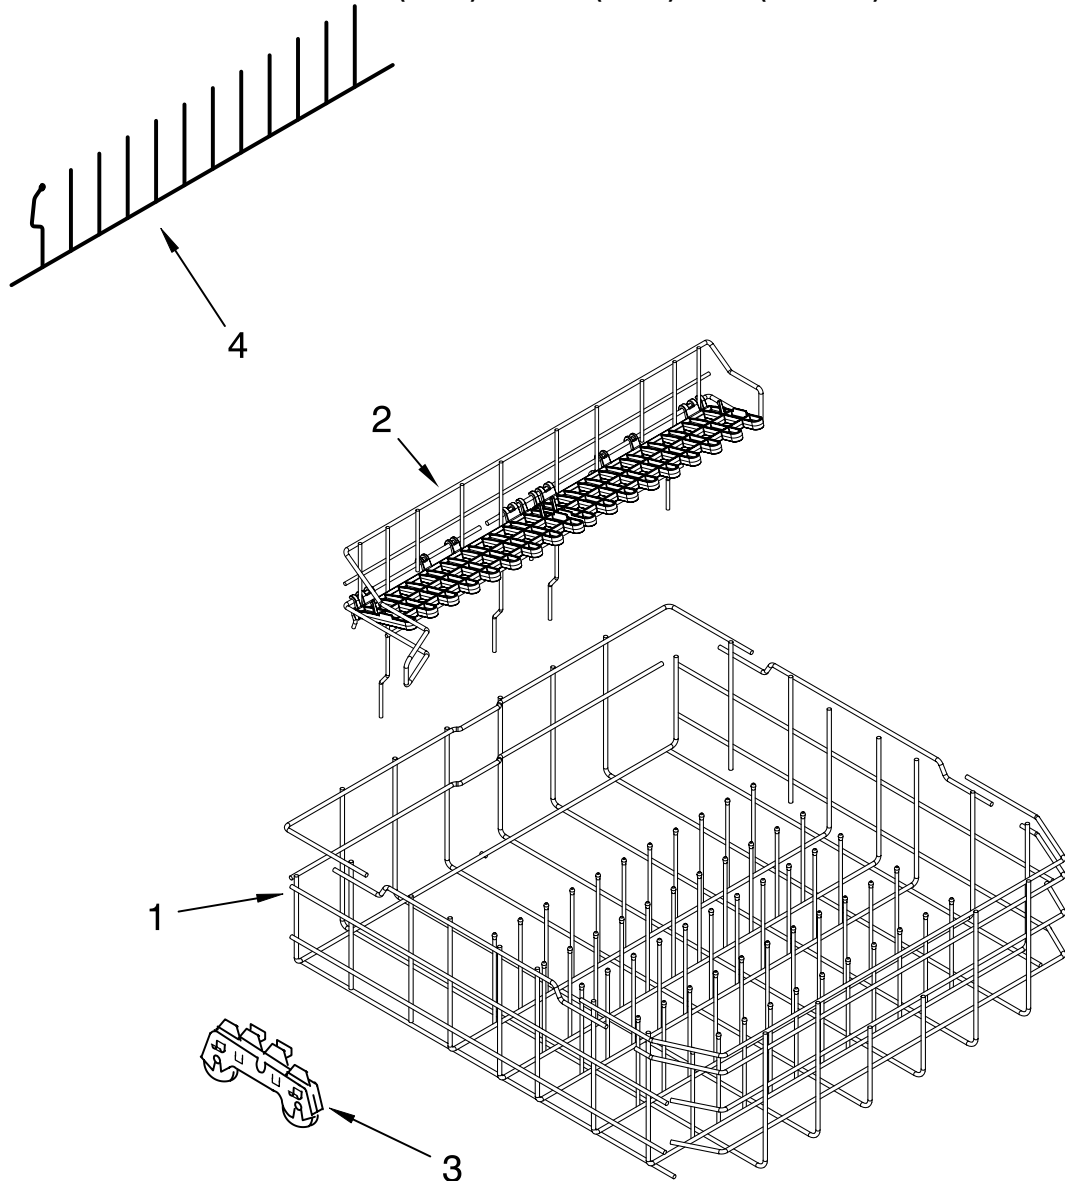

LOWER RACK PARTS

For Models: MDB8959AWB0, MDB8959AWW0, MDB8959AWS0
(Black) (White) (Stainless)

Illus. No.	Part No.	DESCRIPTION
1	W10082825	Lower Rack Assembly
2	W10240162	Cupshelf Assembly
3	W10082868	Wheel & Transport Assembly
4	W10199701	Silverware, Basket Assembly (Includes Item 5)
5	W10199681	Lid, Silverware Basket