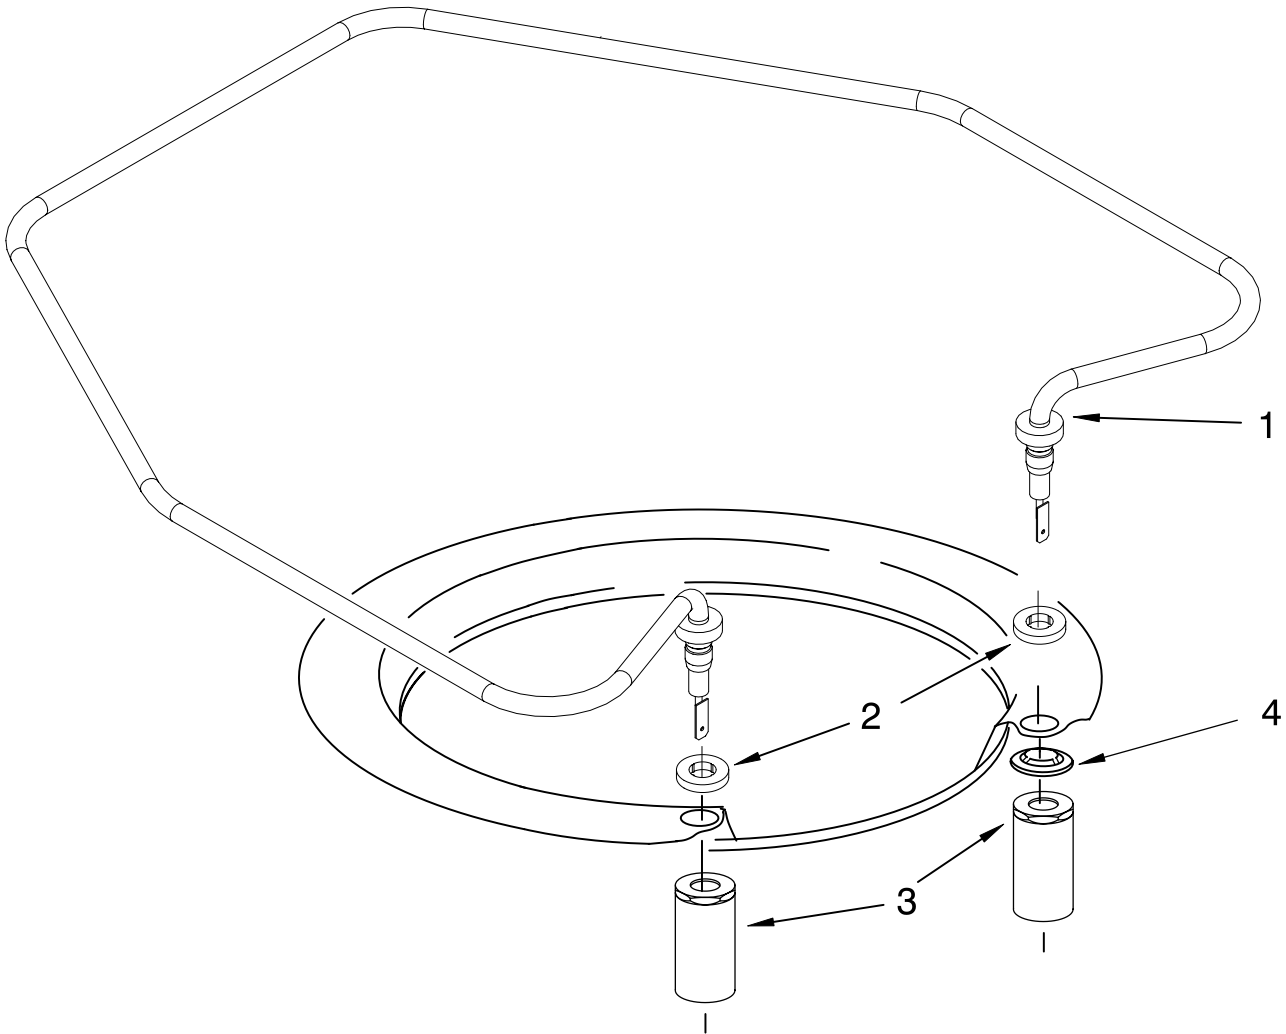

HEATER PARTS

For Models: MDB8959AWB0, MDB8959AWW0, MDB8959AWS0
(Black) (White) (Stainless)

<u>Illus. No.</u>	<u>Part No.</u>	<u>DESCRIPTION</u>
1	8537057	Heater Element Assembly (Also Includes Item 2)
2	717273	Washer, Heater Element
3	8268548	Nut, Heater Element
4	3400931	Speed Nut

NOTE: If heater element is removed, it must be replaced.

FOR ORDERING INFORMATION REFER TO PARTS PRICE LIST