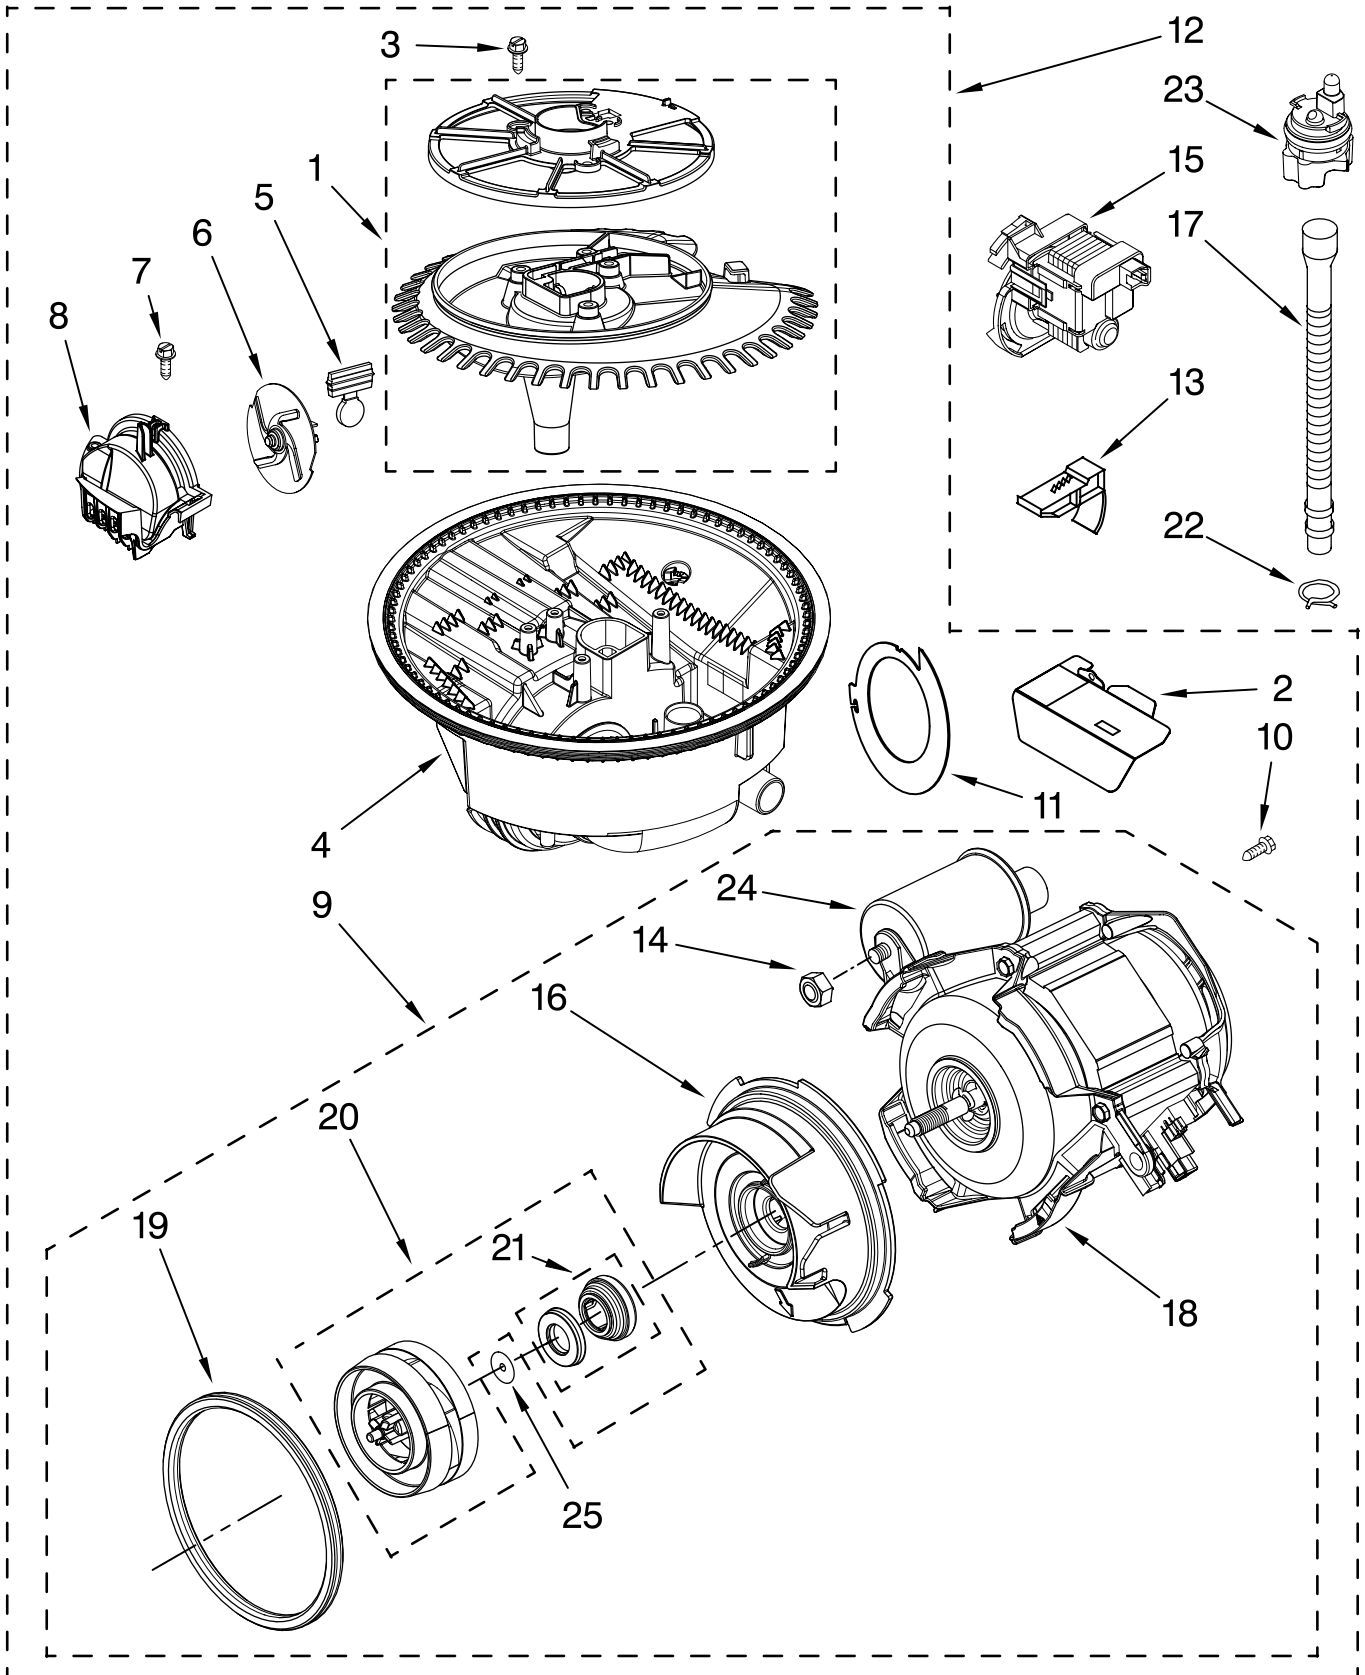

PUMP AND MOTOR PARTS

For Models: MDB8959AWB0, MDB8959AWW0, MDB8959AWS0
(Black) (White) (Stainless)

FOR ORDERING INFORMATION REFER TO PARTS PRICE LIST

PUMP AND MOTOR PARTS

For Models: MDB8959AWB0, MDB8959AWW0, MDB8959AWS0
(Black) (White) (Stainless)

Illus. No.	Part No.	DESCRIPTION
1	8534952	Accumulator Assy
2	8283527	Shield, Motor
3	3400069	Screw
4	8572618	Sump with seal
5	8268375	Check Valve, Sump
6	W10083957	Chopper Assembly
7	9741232	Screw
8	8531857	Protector, Inlet
9	W10231538	Motor Assembly
10	3400217	Screw
11	W10084567	Screen, Separation
12	W10237168	Sump & Motor Assembly
13	8269524	Tab, Sump
14	8533949	Nut
15	8558995	Pump, Drain
16	8531019	Volute, Back (Also Order Items 21 & 25)
17	8269144	Hose, Drain
18	W10226459	Motor
19	8268397	Seal, Volute
20	8531017	Impeller Kit (Also Order Item 25)
21	8268403	Face Seal Assembly (Also Order Item 25)
22	356138	Clamp, Hose
23	W10134017	Optical Water Indicator
24	W10216724	Capacitor
25	8531018	Washer

FOR ORDERING INFORMATION REFER TO PARTS PRICE LIST