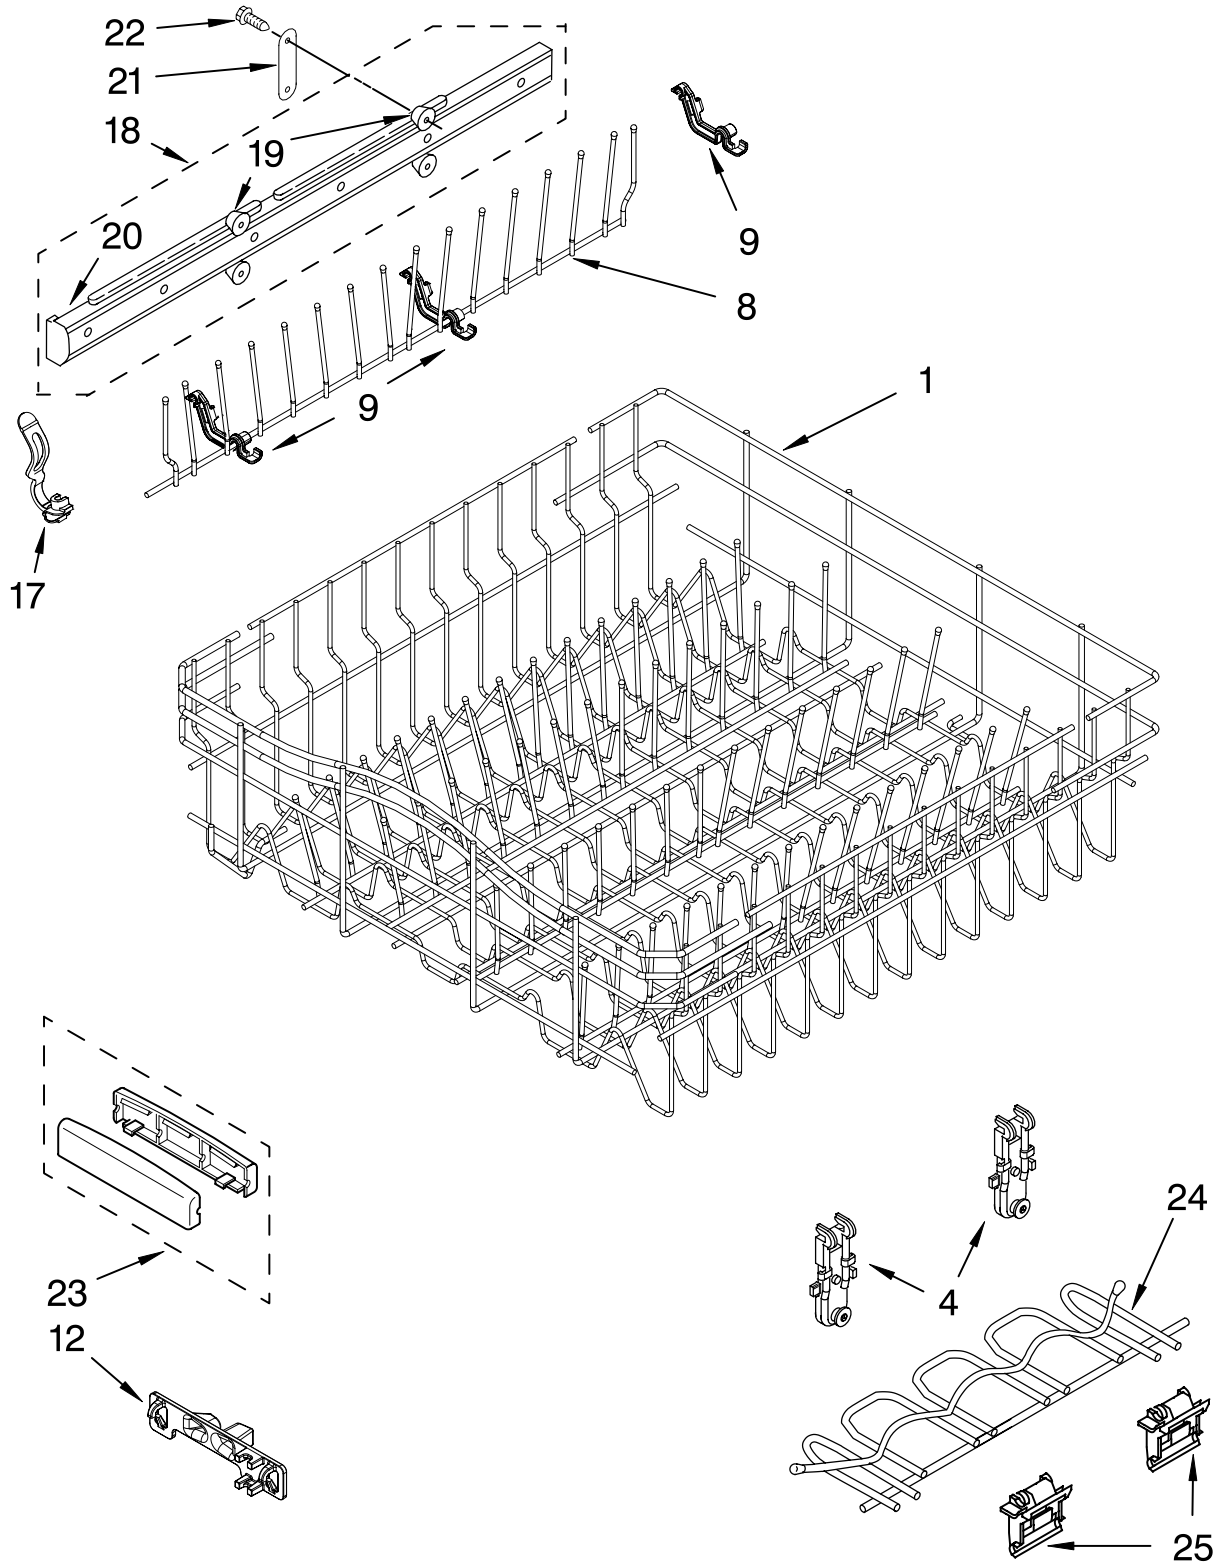

UPPER RACK AND TRACK PARTS

For Models: KUDP01FLBL3, KUDP01FLWH3, KUDP01FLBT3, KUDP01FLSS3
(Black) (White) (Biscuit) (Stainless)

FOR ORDERING INFORMATION REFER TO PARTS PRICE LIST

UPPER RACK AND TRACK PARTS

For Models: KUDP01FLBL3, KUDP01FLWH3, KUDP01FLBT3, KUDP01FLSS3

(Black)   (White)   (Biscuit)   (Stainless)

Illus. No.	Part No.	DESCRIPTION
1	8539235	Dishrack, Upper (Includes Item 4)
4	8268785	Mount, Wheel Stationary
8	9744566	Tine Row
9	8539190	Clip, Pivot
12	8539102	Positioner, Dual
17	8539101	Clip, No-Flip
18	8531630	Track, Assembly (Also Order Item 21)
19	8270137	Mount, Track (Also Order Item 21)
20	8270136	Stop, Track
21	9743002	Gasket, Bracket Mounting
22	3400072	Screw (8)
23	8519699	Handle, Dishrack
24	8270024	Cupshelf
25	8270025	Clip, Cupshelf

FOR ORDERING INFORMATION REFER TO PARTS PRICE LIST