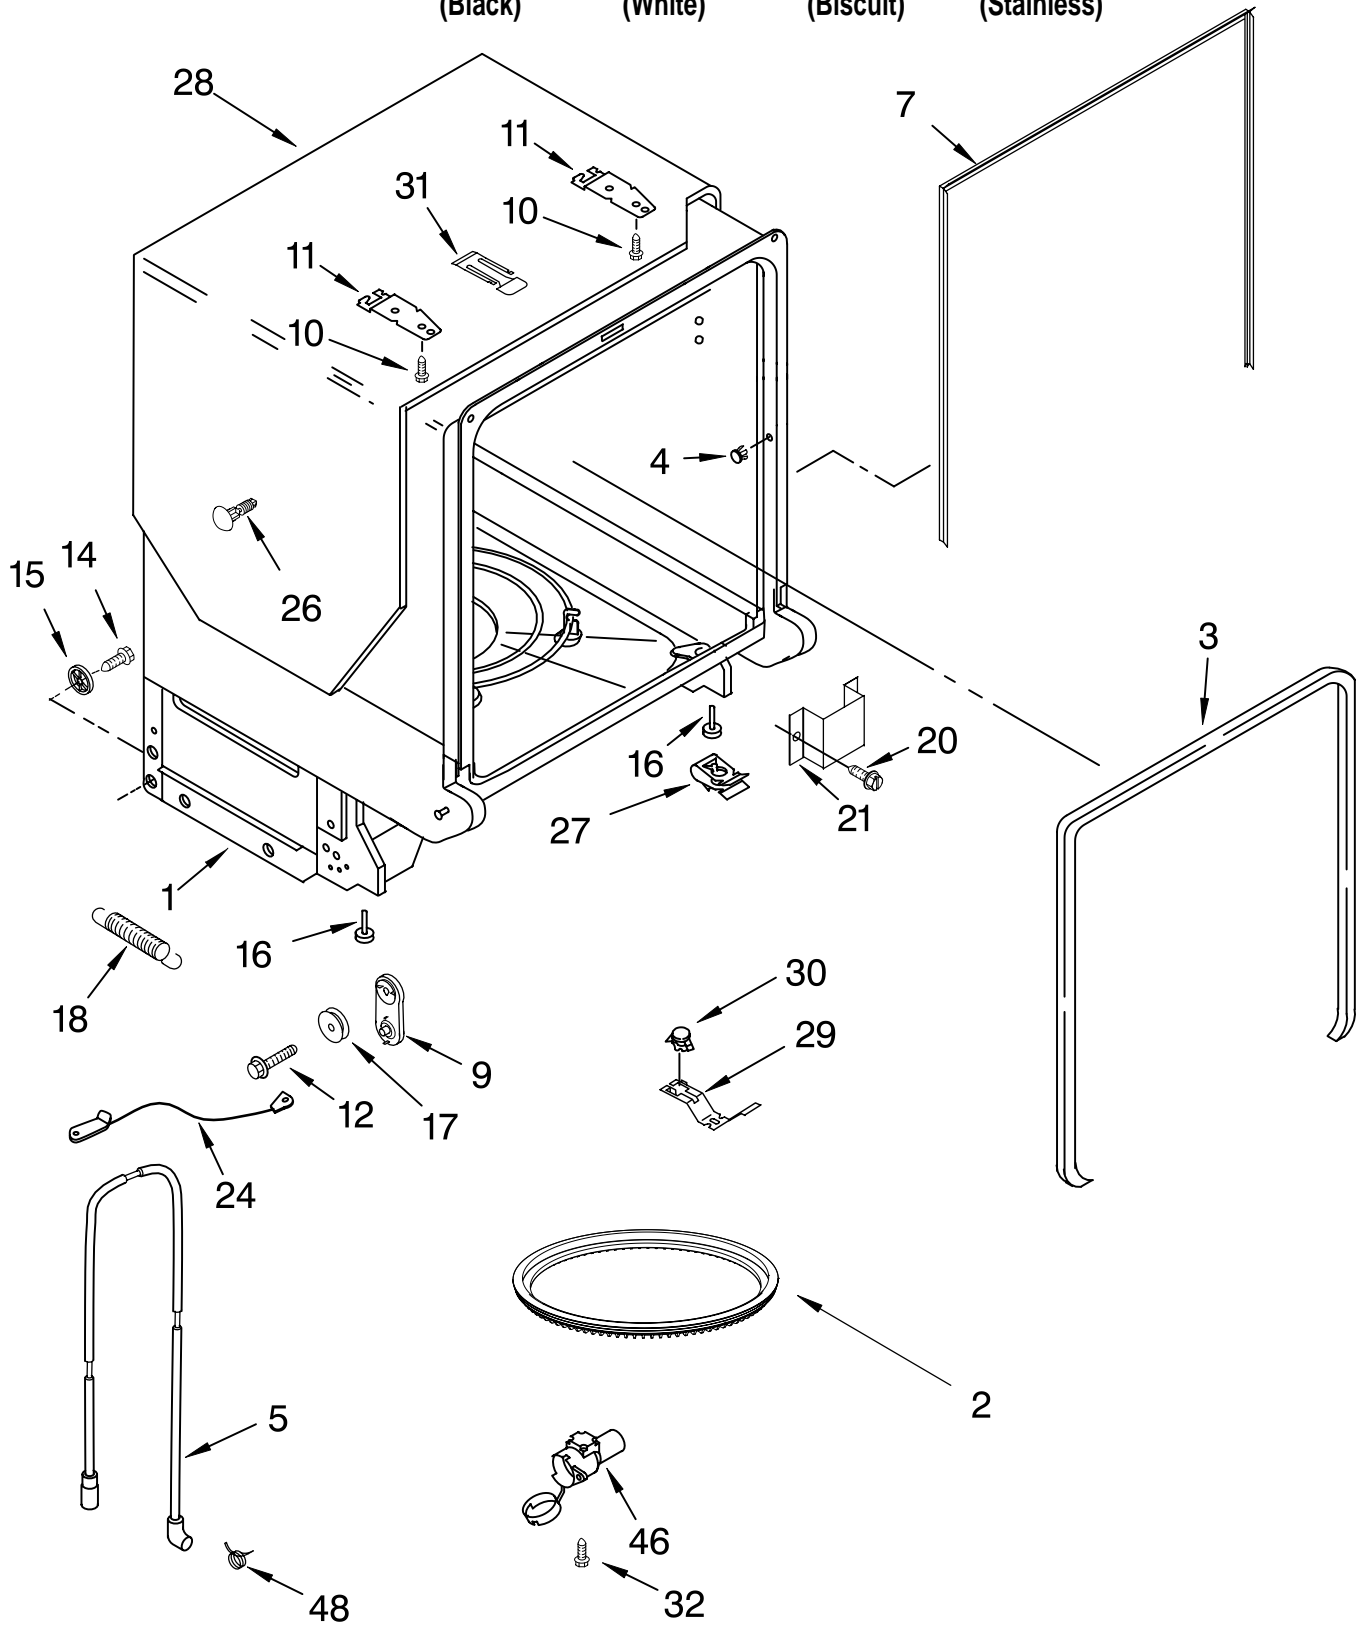

TUB AND FRAME PARTS

For Models: KUDP01FLBL3, KUDP01FLWH3, KUDP01FLBT3, KUDP01FLSS3
(Black) (White) (Biscuit) (Stainless)

FOR ORDERING INFORMATION REFER TO PARTS PRICE LIST

TUB AND FRAME PARTS

For Models: KUDP01FLBL3, KUDP01FLWH3, KUDP01FLBT3, KUDP01FLSS3

(Black)   (White)   (Biscuit)   (Stainless)

Illus. No.	Part No.	DESCRIPTION
1	8531733	Tub Assembly (Also Order Item 2)
2	8268395	Seal, Sump
3	8531629	Door Seal
4	8270119	Plug Tub (2)
5	8531022	Drain Loop With Check Valve
7	8269110	Seal, Cabinet
9	8270021	Mount, Door Balance
10	3367670	Screw
11	8269145	Bracket, Undercounter
12	3400074	Screw (2)
14	3370389	Screw (2)
15	8268977	Wheel Leg
16	8524584	Leveler, Leg
17	8524474	Wheel, door Balance
18	8270182	Spring, Door Balance
20	3400892	Screw
21	8268991	Cover, Terminal Box
24	8270022	Link, Door Balance
26	304666	Retainer, Push (2)
27	8269016	Clip, Grounding
28	8531027	Shield, Sound Tub
29	9742648	Bracket, Thermostat
30	661566	Thermostat
31	8269426	Strike, Latch
32	9741232	Screw
46	8542575	Switch, Pressure
48	356138	Clamp, Hose (1)

FOR ORDERING INFORMATION REFER TO PARTS PRICE LIST