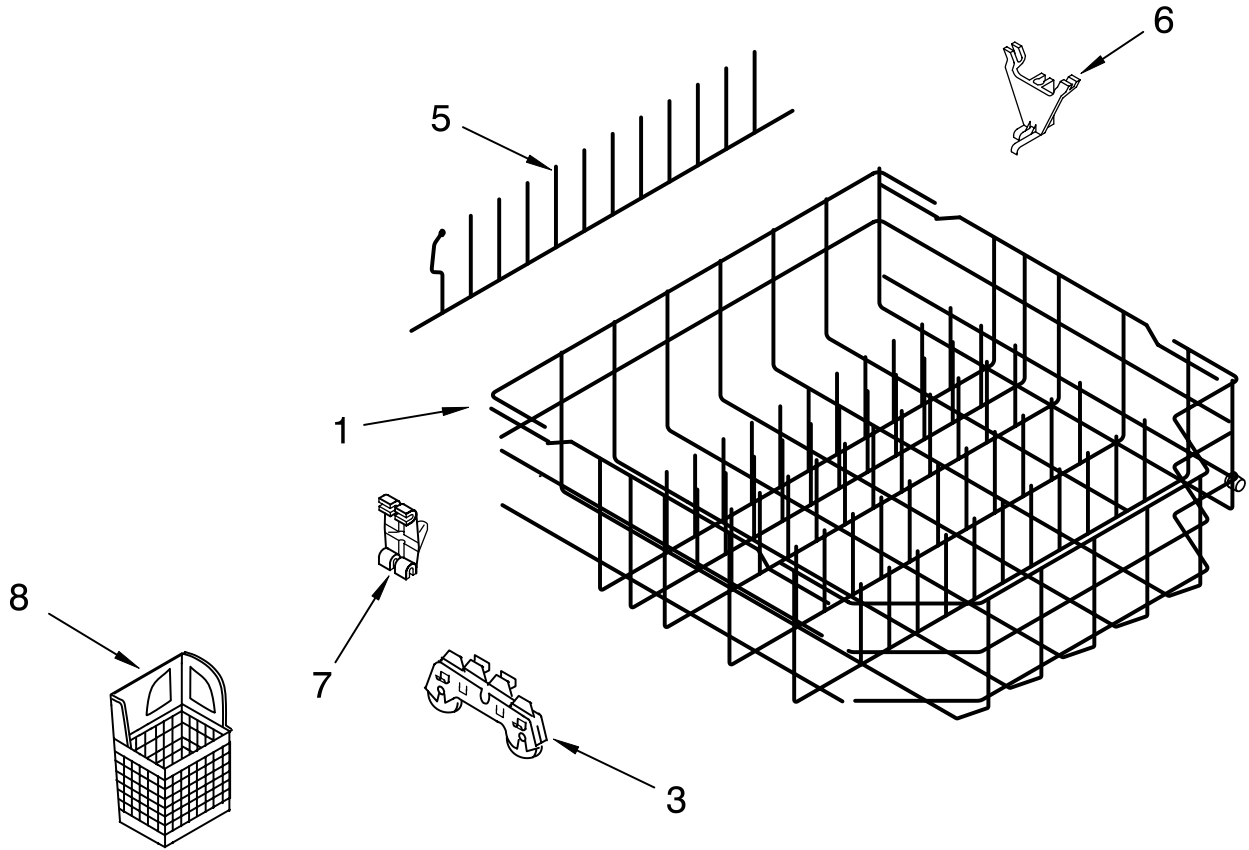

UPPER RACK AND TRACK PARTS

For Models: KUDP01FLBL3, KUDP01FLWH3, KUDP01FLBT3, KUDP01FLSS3

(Black) (White) (Biscuit) (Stainless)

Illus. No.	Part No.	DESCRIPTION
1	8539235	Dishrack, Upper (Includes Item 4)
4	8268785	Mount, Wheel Stationary
8	9744566	Tine Row
9	8539190	Clip, Pivot
12	8539102	Positioner, Dual
17	8539101	Clip, No-Flip
18	8531630	Track, Assembly (Also Order Item 21)
19	8270137	Mount, Track (Also Order Item 21)
20	8270136	Stop, Track
21	9743002	Gasket, Bracket Mounting
22	3400072	Screw (8)
23	8519699	Handle, Dishrack
24	8270024	Cupshelf
25	8270025	Clip, Cupshelf

FOR ORDERING INFORMATION REFER TO PARTS PRICE LIST

LOWER RACK PARTS

For Models: KUDP01FLBL3, KUDP01FLWH3, KUDP01FLBT3, KUDP01FLSS3
 (Black) (White) (Biscuit) (Stainless)

Illus. No.	Part No.	DESCRIPTION
1	8519680	Lower Rack Assembly
2		Cover, Basket Silverware
	8519663	Right Side
	8519695	Left Side
3	8268713	Wheel & Transport Assembly
4	8531233	Basket, Silverware
5	8519682	Tine Row
6	8268744	Pivot, Tine Row
7	8531314	Retainer, Tine Row
8	8519702	Basket - Utensil