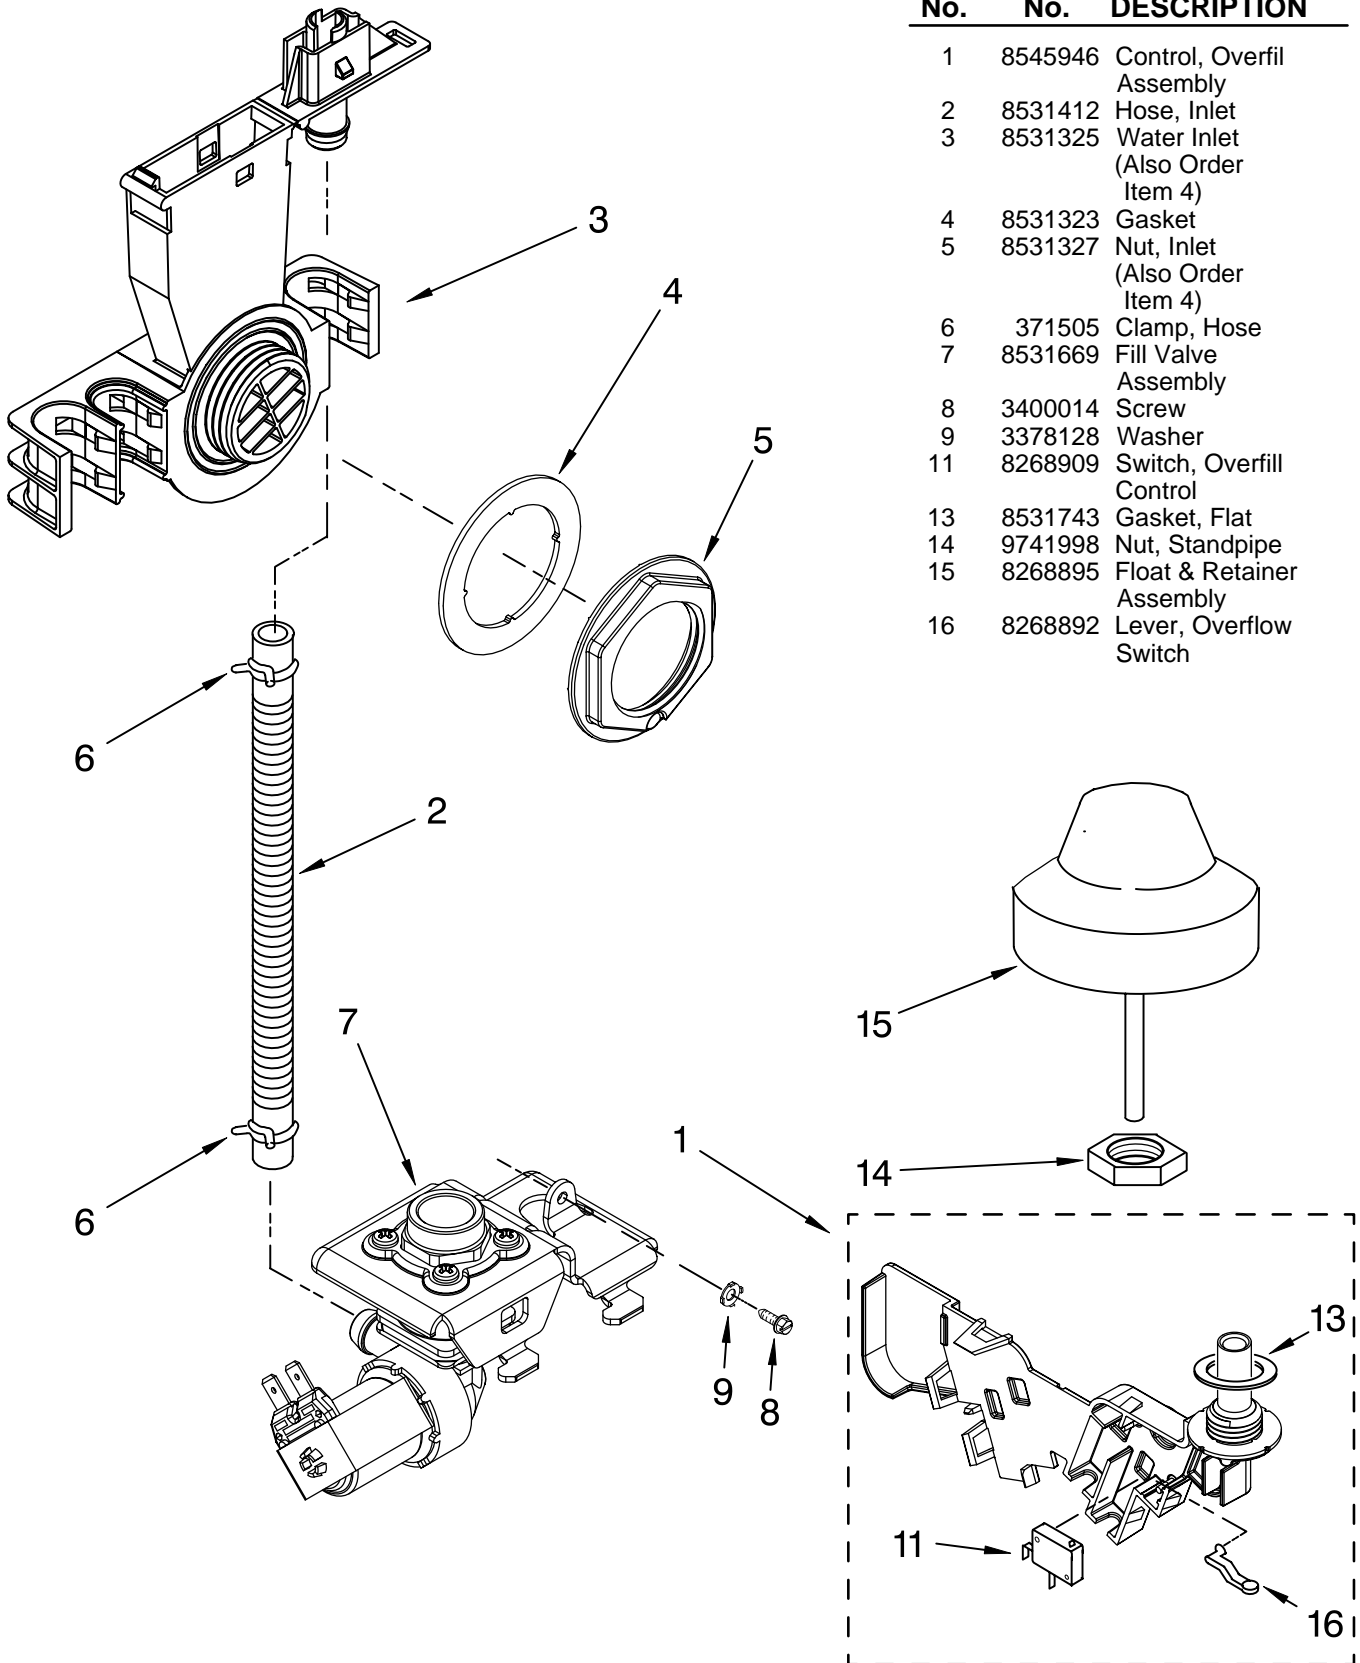

(Biscuit)

(Stainless)

Illus. No.	Part No.	DESCRIPTION
1	8545946	Control, Overfill Assembly
2	8531412	Hose, Inlet
3	8531325	Water Inlet (Also Order Item 4)
4	8531323	Gasket
5	8531327	Nut, Inlet (Also Order Item 4)
6	371505	Clamp, Hose
7	8531669	Fill Valve Assembly
8	3400014	Screw
9	3378128	Washer
11	8268909	Switch, Overfill Control
13	8531743	Gasket, Flat
14	9741998	Nut, Standpipe
15	8268895	Float & Retainer Assembly
16	8268892	Lever, Overflow Switch