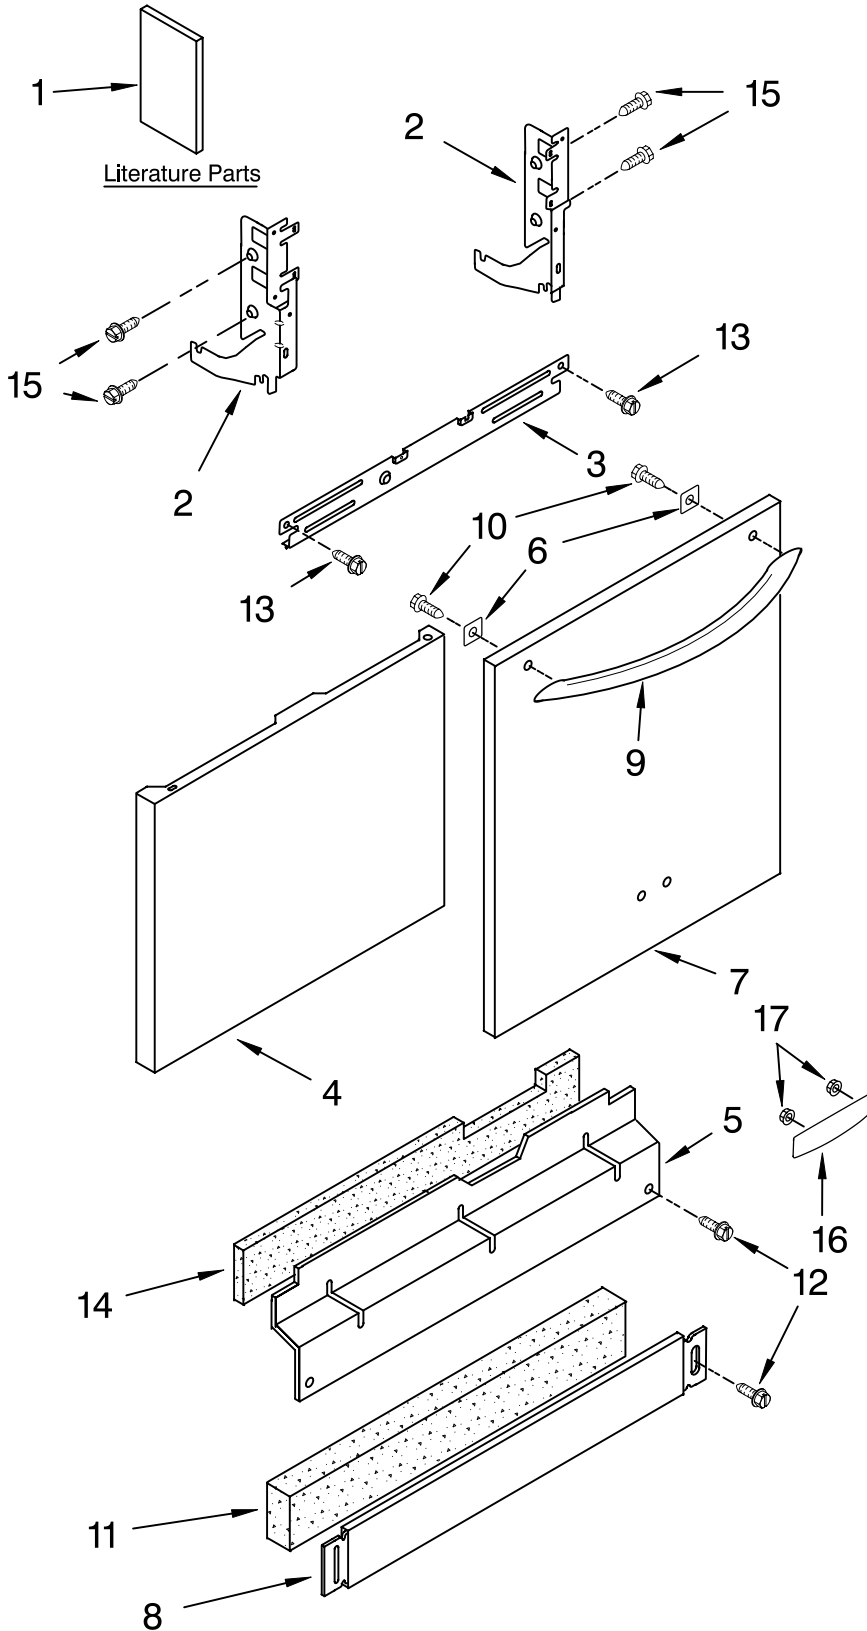

KitchenAid® DOOR AND PANEL PARTS

For Models: KUDP01FLBL3, KUDP01FLWH3, KUDP01FLBT3, KUDP01FLSS3

(Black)

(White)

(Biscuit)

(Stainless)

UNDERCOUNTER
DISHWASHER

Illus. No.	Part No.	DESCRIPTION
1	LIT8531579	Literature Parts Instructions, Installation
	LIT8531624	Energy Guide
	LIT8531532	Guide, Use & Care Tech Sheet
	LIT8531822	Video, Use & Care (DVD)
2	LIT8537797	English/French Arm, Hinge
	8534854	Left
	8534853	Right
3	8268983	Stiffener, Door
4	8524576	Panel Front
5		Access Panel (Includes Item 14)
	8543838	Black
	8543839	White
	8543840	Biscuit
6	9744437	Plate, Backing Panel, Full Front (Includes Items 16 & 17)
	8531226	Black
	8531227	White
	8531228	Biscuit
	8531225	Stainless
8		Toe Panel (Includes Item 11)
	8270026	Black
	8269000	White
	8269001	Biscuit
9		Handle (Includes Items 6 & 10)
	8524418	Black
	8524416	White
	8524417	Biscuit
	8524415	Stainless
10	3400067	Screw
11	8268581	Insulation, Toe Panel
12		Screw
	302868	Black
	3400836	White
	3400865	Biscuit
13	304392	Screw
14	8268584	Insulation, Access Panel
15	3400071	Screw (2)
16		Nameplate
	2005292	Black
	2209118W	White
	2209118T	Biscuit
17	2004333	Nut

FOR ORDERING INFORMATION REFER TO PARTS PRICE LIST

CONTROL PANEL PARTS

For Models: KUDP01FLBL3, KUDP01FLWH3, KUDP01FLBT3, KUDP01FLSS3
 (Black) (White) (Biscuit) (Stainless)

Illus. No.	Part No.	DESCRIPTION
1	8531536	Console Assembly (Includes Insert & Medallion)
2	8531262	User Interface
3	8524447	Ribbon Cable
4	8524547	Shield
5	8524426	Medallion
6	8269213	Fuse, Thermal Electronic
7	3400412	Screw
8	3369051	Screw (4)
9	8270175	Latch Assembly
11	8534963	Control, Electronic
12	8269209	Switch, Door

FOR ORDERING INFORMATION REFER TO PARTS PRICE LIST

DOOR AND LATCH PARTS

For Models: KUDP01FLBL3, KUDP01FLWH3, KUDP01FLBT3, KUDP01FLSS3

(Black)

(White)

(Biscuit)

(Stainless)

Illus. No.	Part No.	DESCRIPTION
1	3369051	Screw, Door
2	8281217	Screw
3	8530900	Inner Door Mastic Assembly (Also Order Item 6)
4	8268937	Inlet, Air