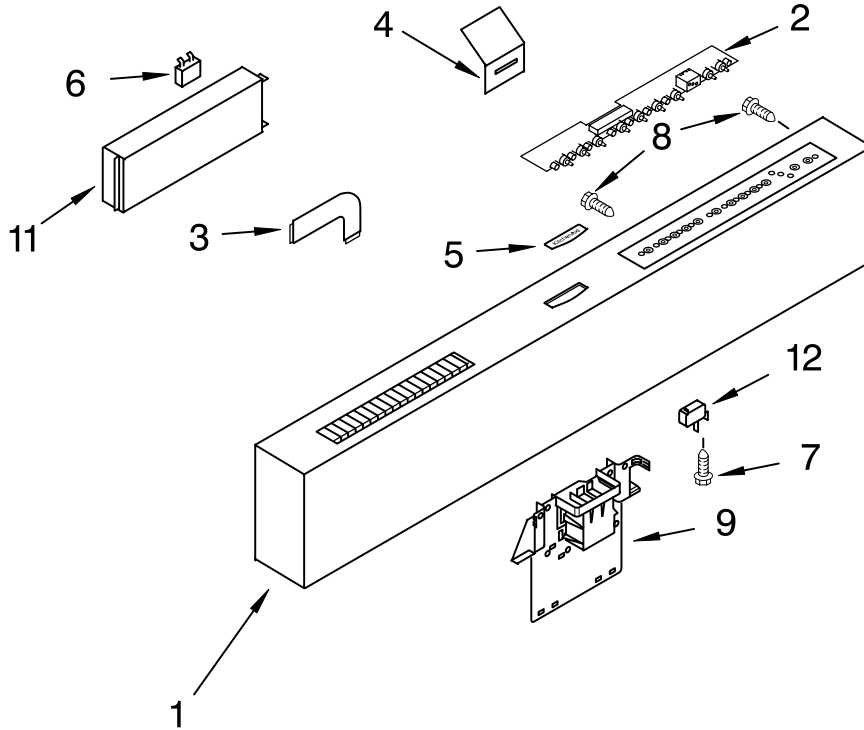

KitchenAid® DOOR AND PANEL PARTS

For Models: KUDP01FLBL3, KUDP01FLWH3, KUDP01FLBT3, KUDP01FLSS3

(Black)

(White)

(Biscuit)

(Stainless)

UNDERCOUNTER
DISHWASHER

Illus. No.	Part No.	DESCRIPTION
1	LIT8531579	Literature Parts Instructions, Installation
	LIT8531624	Energy Guide
	LIT8531532	Guide, Use & Care Tech Sheet
	LIT8531822	Video, Use & Care (DVD)
2	LIT8537797	English/French Arm, Hinge
	8534854	Left
	8534853	Right
3	8268983	Stiffener, Door
4	8524576	Panel Front
5		Access Panel (Includes Item 14)
	8543838	Black
	8543839	White
	8543840	Biscuit
6	9744437	Plate, Backing Panel, Full Front (Includes Items 16 & 17)
	8531226	Black
	8531227	White
	8531228	Biscuit
	8531225	Stainless
8		Toe Panel (Includes Item 11)
	8270026	Black
	8269000	White
	8269001	Biscuit
9		Handle (Includes Items 6 & 10)
	8524418	Black
	8524416	White
	8524417	Biscuit
	8524415	Stainless
10	3400067	Screw
11	8268581	Insulation, Toe Panel
12		Screw
	302868	Black
	3400836	White
	3400865	Biscuit
13	304392	Screw
14	8268584	Insulation, Access Panel
15	3400071	Screw (2)
16		Nameplate
	2005292	Black
	2209118W	White
	2209118T	Biscuit
17	2004333	Nut

FOR ORDERING INFORMATION REFER TO PARTS PRICE LIST

CONTROL PANEL PARTS

For Models: KUDP01FLBL3, KUDP01FLWH3, KUDP01FLBT3, KUDP01FLSS3
 (Black) (White) (Biscuit) (Stainless)

Illus. No.	Part No.	DESCRIPTION
1	8531536	Console Assembly (Includes Insert & Medallion)
2	8531262	User Interface
3	8524447	Ribbon Cable
4	8524547	Shield
5	8524426	Medallion
6	8269213	Fuse, Thermal Electronic
7	3400412	Screw
8	3369051	Screw (4)
9	8270175	Latch Assembly
11	8534963	Control, Electronic
12	8269209	Switch, Door