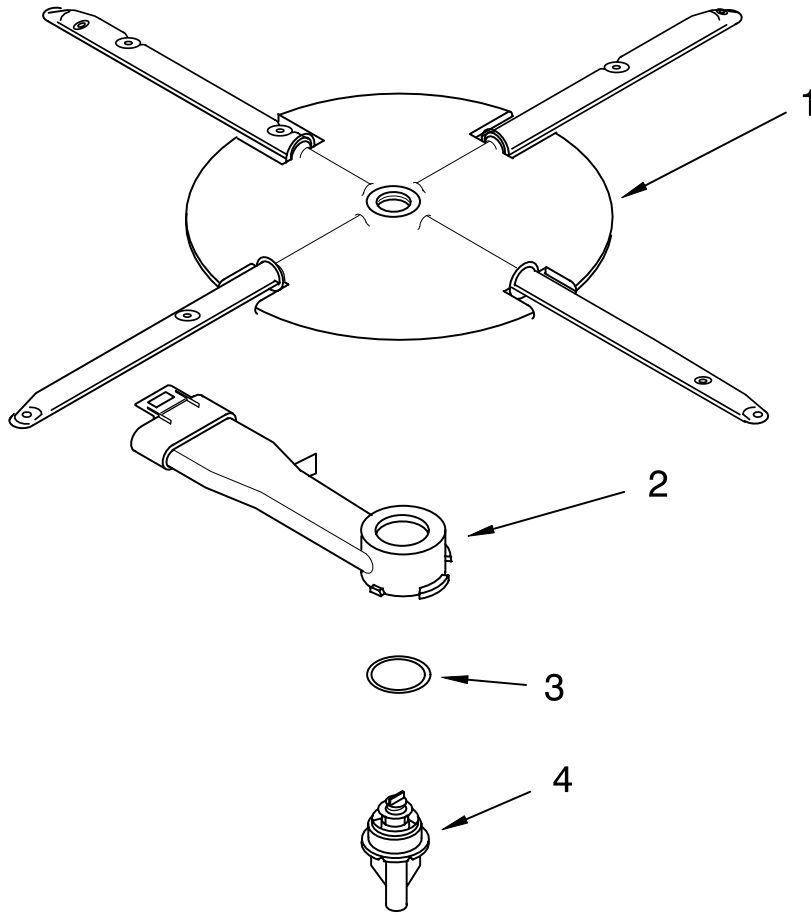

Illus. No.	Part No.	DESCRIPTION
5	8531759	Vent Assembly (Also Order Item 6)
6	8269259	Gasket, Vent
7	8545536	Deflector, Vent (Also Order Item 6)
8	8269996	Dispenser, Assembly

Illus. No.	Part No.	DESCRIPTION
11	8268541	Shield, Dispenser
12	8534932	Wiring Harness Main
13	8281154	Screw (6)
14	8269143	Seal, Console/door
15	8269743	Bracket, Dispenser
17	8533380	Cap, Rinse Aid
18	8531799	Shield, Solenoid

FOR ORDERING INFORMATION REFER TO PARTS PRICE LIST

LOWER WASHARM AND STRAINER PARTS

For Models: KUDP01FLBL3, KUDP01FLWH3, KUDP01FLBT3, KUDP01FLSS3

(Black)

(White)

(Biscuit)

(Stainless)

Illus. No.	Part No.	DESCRIPTION
1	8268300	Wash Arm Assembly
2	8268343	Cap, Internal Rear Feed
3	8268340	Seal, Sprayarm
4	8268342	Hub, Lower Sprayarm

FOR ORDERING INFORMATION REFER TO PARTS PRICE LIST

HEATER PARTS

For Models: KUDP01FLBL3, KUDP01FLWH3, KUDP01FLBT3, KUDP01FLSS3
 (Black) (White) (Biscuit) (Stainless)

Illus. No.	Part No.	DESCRIPTION
1	8194200	Heater Element Assembly (Also Includes Item 2 and Electronic Control)
2	717273	Washer, Heater Element
3	8268548	Nut, Heater Element
5	3400931	Retainer, Spring Grip

(Biscuit)

(Stainless)

Illus. No.	Part No.	DESCRIPTION
1	8545946	Control, Overfill Assembly
2	8531412	Hose, Inlet
3	8531325	Water Inlet (Also Order Item 4)
4	8531323	Gasket
5	8531327	Nut, Inlet (Also Order Item 4)
6	371505	Clamp, Hose
7	8531669	Fill Valve Assembly
8	3400014	Screw
9	3378128	Washer
11	8268909	Switch, Overfill Control
13	8531743	Gasket, Flat
14	9741998	Nut, Standpipe
15	8268895	Float & Retainer Assembly
16	8268892	Lever, Overflow Switch