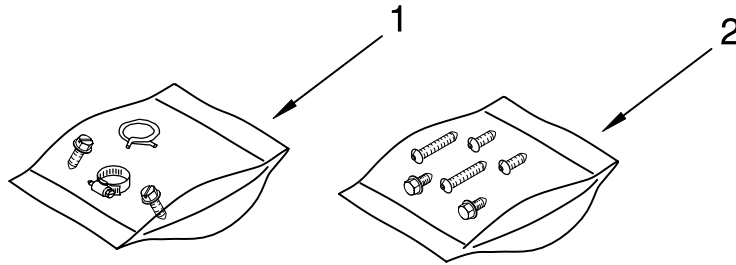

MISCELLANEOUS PARTS

For Models: KUDP01FLBL3, KUDP01FLWH3, KUDP01FLBT3, KUDP01FLSS3
(Black) (White) (Biscuit) (Stainless)

Illus. No.	Part No.	DESCRIPTION
1	8269297	Miscellaneous Parts Bag (Includes 2 Screws & 2 Hose Clamps)
2	8524464	Screws, Bag Door Assembly (Includes) 2 Screws8-18x1.500 2 Screws8-32x1.375 4 Screws10-16x.375

OPTIONAL PARTS (NOT INCLUDED)

Illus. No.	Part No.	DESCRIPTION	Illus. No.	Part No.	DESCRIPTION	Illus. No.	Part No.	DESCRIPTION
ACCESSORIES			PAINT, TOUCH-UP (1/2oz.)			PAINT, BULK (1 qt.)		
		SIDE PANEL KITS			72017 White			799344 White (Uncut)
		8171656 White			72032 Black			978883 Almond (Uncut)
		8171657 Black			4392899 Biscuit			4392900 Biscuit
		8171658 Biscuit			8171571 Cobalt Blue	POWER CORD KIT		
		8171659 Stainless Steel			8171651 Hunter Green			4317824 Power Cord Kit
		Color Panel Kits			8171652 Empire Red			(Includes Power Cord & Misc. Hardware)
		4396401 Black			8171653 Majestic Yellow	ANTI-TIP KIT		
		4396402 White			4396603 Meteorite			8171477 Floor Mount Kit
		4396403 Biscuit	PAINT, PRESSURIZED SPRAY (12 oz.)					
		4396404 Cobalt Blue			350930 White			
		4396405 Hunter Green			285006 Superior Black			
		4396406 Empire Red			4392901 Biscuit			
		4396407 Majestic Yellow			8171573 Cobalt Blue			
		4396655 (For Use With 6" Clearance App.)			4396269 Hunter Green			
					4396267 Empire Red			
					4396268 Majestic Yellow			

FOR ORDERING INFORMATION REFER TO PARTS PRICE LIST