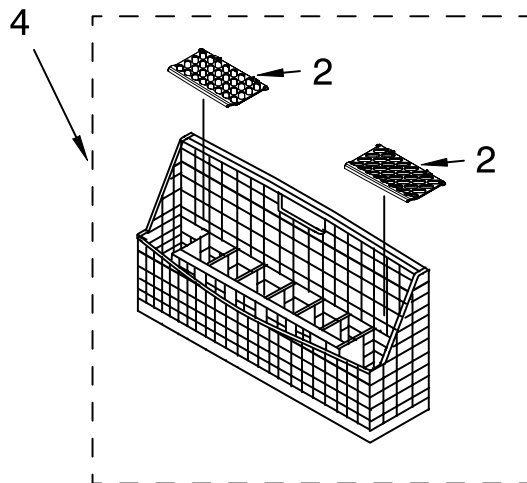

UPPER RACK AND TRACK PARTS

For Models: KUDP01FLBL3, KUDP01FLWH3, KUDP01FLBT3, KUDP01FLSS3

(Black) (White) (Biscuit) (Stainless)

Illus. No.	Part No.	DESCRIPTION
1	8539235	Dishrack, Upper (Includes Item 4)
4	8268785	Mount, Wheel Stationary
8	9744566	Tine Row
9	8539190	Clip, Pivot
12	8539102	Positioner, Dual
17	8539101	Clip, No-Flip
18	8531630	Track, Assembly (Also Order Item 21)
19	8270137	Mount, Track (Also Order Item 21)
20	8270136	Stop, Track
21	9743002	Gasket, Bracket Mounting
22	3400072	Screw (8)
23	8519699	Handle, Dishrack
24	8270024	Cupshelf
25	8270025	Clip, Cupshelf

FOR ORDERING INFORMATION REFER TO PARTS PRICE LIST

LOWER RACK PARTS

For Models: KUDP01FLBL3, KUDP01FLWH3, KUDP01FLBT3, KUDP01FLSS3
 (Black) (White) (Biscuit) (Stainless)

Illus. No.	Part No.	DESCRIPTION
1	8519680	Lower Rack Assembly
2		Cover, Basket Silverware
	8519663	Right Side
	8519695	Left Side
3	8268713	Wheel & Transport Assembly
4	8531233	Basket, Silverware
5	8519682	Tine Row
6	8268744	Pivot, Tine Row
7	8531314	Retainer, Tine Row
8	8519702	Basket - Utensil