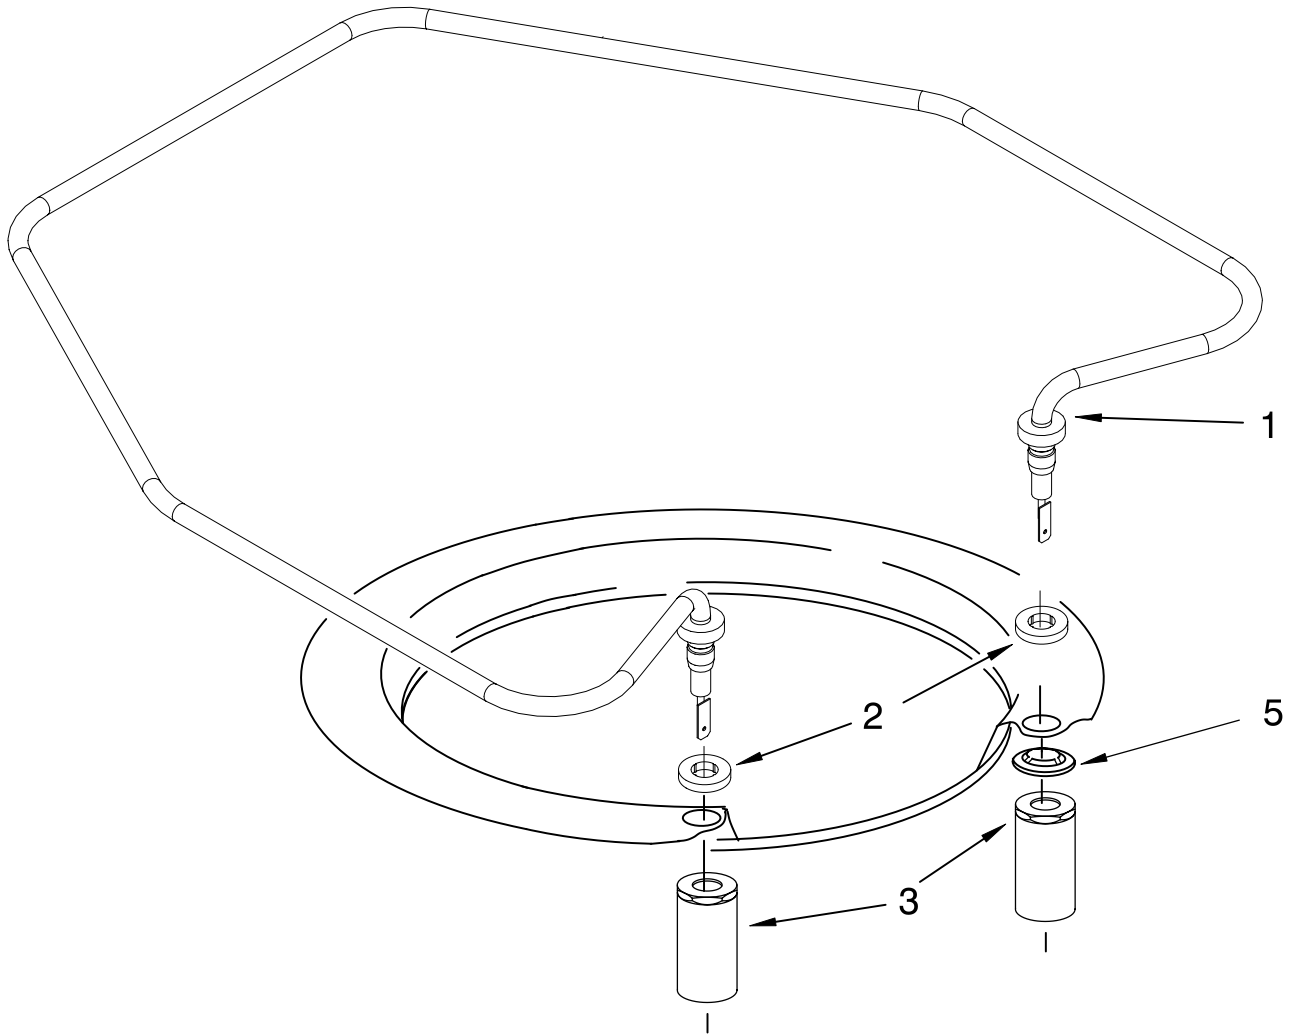

Illus. No.	Part No.	DESCRIPTION
5	8531759	Vent Assembly (Also Order Item 6)
6	8269259	Gasket, Vent
7	8545536	Deflector, Vent (Also Order Item 6)
8	8269996	Dispenser, Assembly

Illus. No.	Part No.	DESCRIPTION
11	8268541	Shield, Dispenser
12	8534932	Wiring Harness Main
13	8281154	Screw (6)
14	8269143	Seal, Console/door
15	8269743	Bracket, Dispenser
17	8533380	Cap, Rinse Aid
18	8531799	Shield, Solenoid

FOR ORDERING INFORMATION REFER TO PARTS PRICE LIST

LOWER WASHARM AND STRAINER PARTS

For Models: KUDP01FLBL3, KUDP01FLWH3, KUDP01FLBT3, KUDP01FLSS3

(Black)

(White)

(Biscuit)

(Stainless)

Illus. No.	Part No.	DESCRIPTION
1	8268300	Wash Arm Assembly
2	8268343	Cap, Internal Rear Feed
3	8268340	Seal, Sprayarm
4	8268342	Hub, Lower Sprayarm

FOR ORDERING INFORMATION REFER TO PARTS PRICE LIST

HEATER PARTS

For Models: KUDP01FLBL3, KUDP01FLWH3, KUDP01FLBT3, KUDP01FLSS3
 (Black) (White) (Biscuit) (Stainless)

Illus. No.	Part No.	DESCRIPTION
1	8194200	Heater Element Assembly (Also Includes Item 2 and Electronic Control)
2	717273	Washer, Heater Element
3	8268548	Nut, Heater Element
5	3400931	Retainer, Spring Grip

(Biscuit)

(Stainless)

Illus. No.	Part No.	DESCRIPTION
1	8545946	Control, Overfill Assembly
2	8531412	Hose, Inlet
3	8531325	Water Inlet (Also Order Item 4)
4	8531323	Gasket
5	8531327	Nut, Inlet (Also Order Item 4)
6	371505	Clamp, Hose
7	8531669	Fill Valve Assembly
8	3400014	Screw
9	3378128	Washer
11	8268909	Switch, Overfill Control
13	8531743	Gasket, Flat
14	9741998	Nut, Standpipe
15	8268895	Float & Retainer Assembly
16	8268892	Lever, Overflow Switch