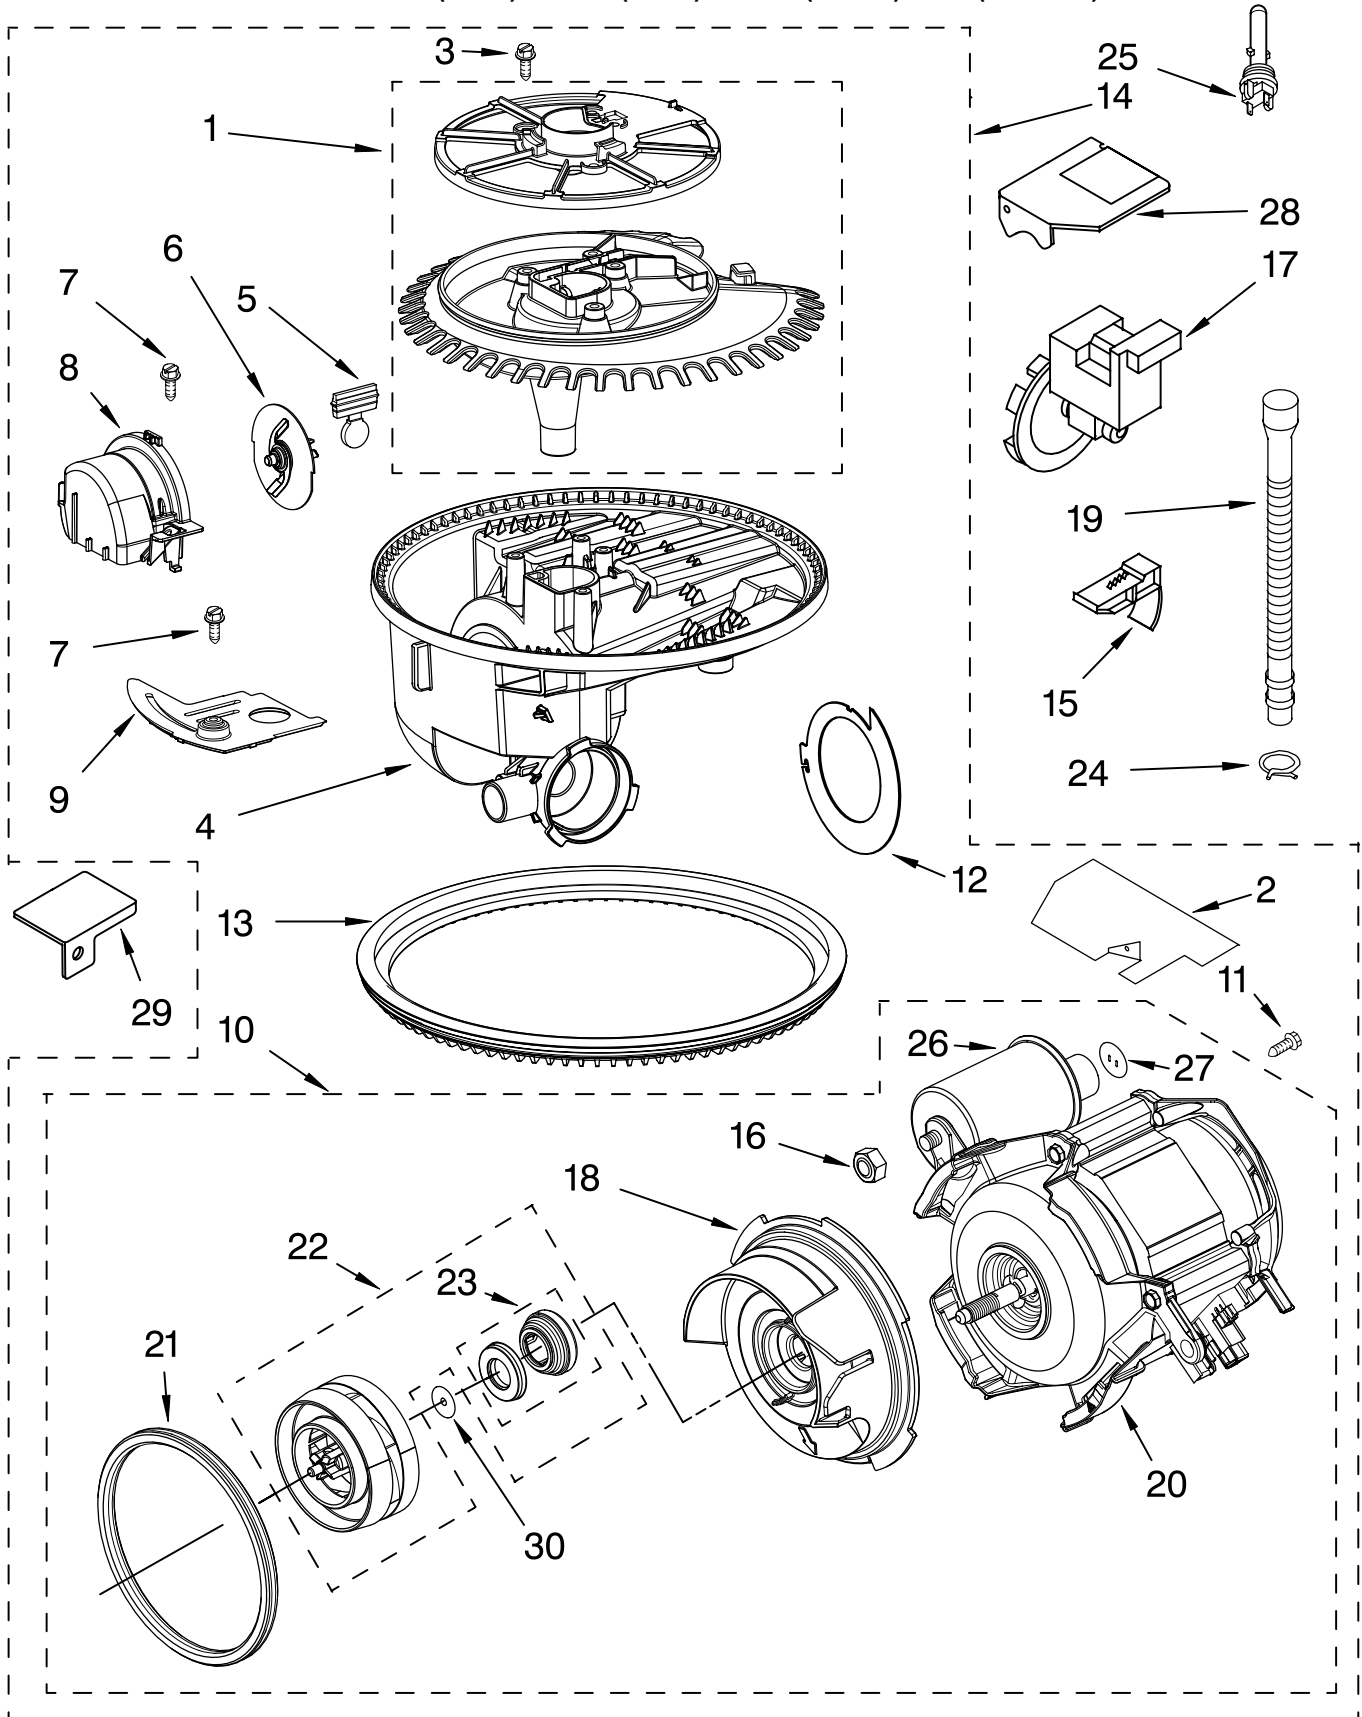

PUMP AND MOTOR PARTS

For Models: KUDP01FLBL3, KUDP01FLWH3, KUDP01FLBT3, KUDP01FLSS3

(Black)

(White)

(Biscuit)

(Stainless)

FOR ORDERING INFORMATION REFER TO PARTS PRICE LIST

PUMP AND MOTOR PARTS

For Models: KUDP01FLBL3, KUDP01FLWH3, KUDP01FLBT3, KUDP01FLSS3

(Black)   (White)   (Biscuit)   (Stainless)

Illus. No.	Part No.	DESCRIPTION
1	8534952	Accumulator Assy
2	8268529	Shield
3	3400069	Screw
4	8268382	Sump
5	8268375	Check Valve, Sump
6	8268383	Chopper Assembly
7	9741232	Screw
8	8268390	Protector, Inlet
9	8268427	Protector, Foreign
10	8534942	Motor Assembly
11	3400217	Screw
12	8268391	Screen, Separation
13	8268395	Seal, Sump
14	8545578	Sump & Motor Assembly
15	8269524	Tab, Sump
16	3400921	Nut
17	661658	Pump, Drain
18	8531019	Volute, Back (Also Order ItemS 23 & 30)
19	8269144	Hose, Drain
20	8534941	Motor
21	8268397	Seal, Volute
22	8531017	Impeller Kit (Also Order Item 30)
23	8268403	Face Seal Assembly (Also Order Item 30)
24	356138	Clamp, Hose
25	8269208	Thermister
26	8269507	Capacitor
27	8534946	Shield, Capacitor
28	8269449	Shield, Drain Pump
29	8269501	Shield, Pressure switch
30	8531018	Washer

FOR ORDERING INFORMATION REFER TO PARTS PRICE LIST