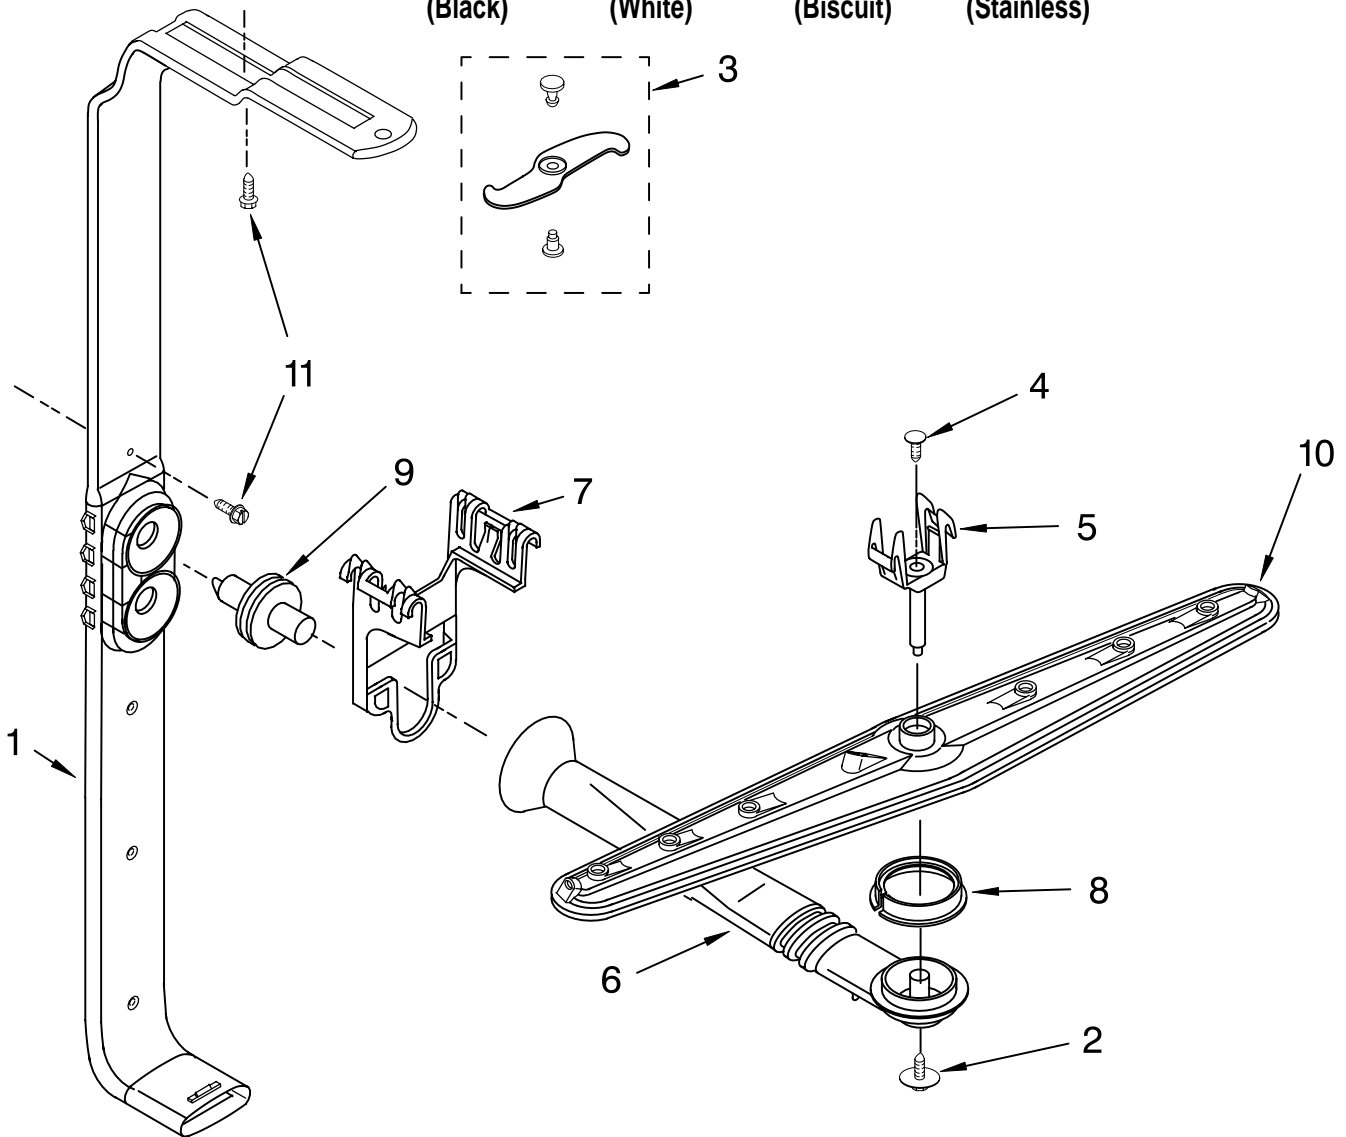

UPPER WASH AND RINSE PARTS

For Models: KUDP01FLBL3, KUDP01FLWH3, KUDP01FLBT3, KUDP01FLSS3

(Black) (White) (Biscuit) (Stainless)

Illus. No.	Part No.	DESCRIPTION
1	8268361	Feed Tube Assembly (Also Includes Item 3)
2	8533889	Screw
3	8538389	Sprayarm, 3rd Level
4	3400920	Fastener, Push-In
5	8268354	Mount
6	8268355	Manifold
7	8268349	Hanger
8	8268433	Seal, Sprayarm
9	8269295	Nozzle, Feed
10	8269023	Sprayarm
11	3400850	Screw

FOR ORDERING INFORMATION REFER TO PARTS PRICE LIST