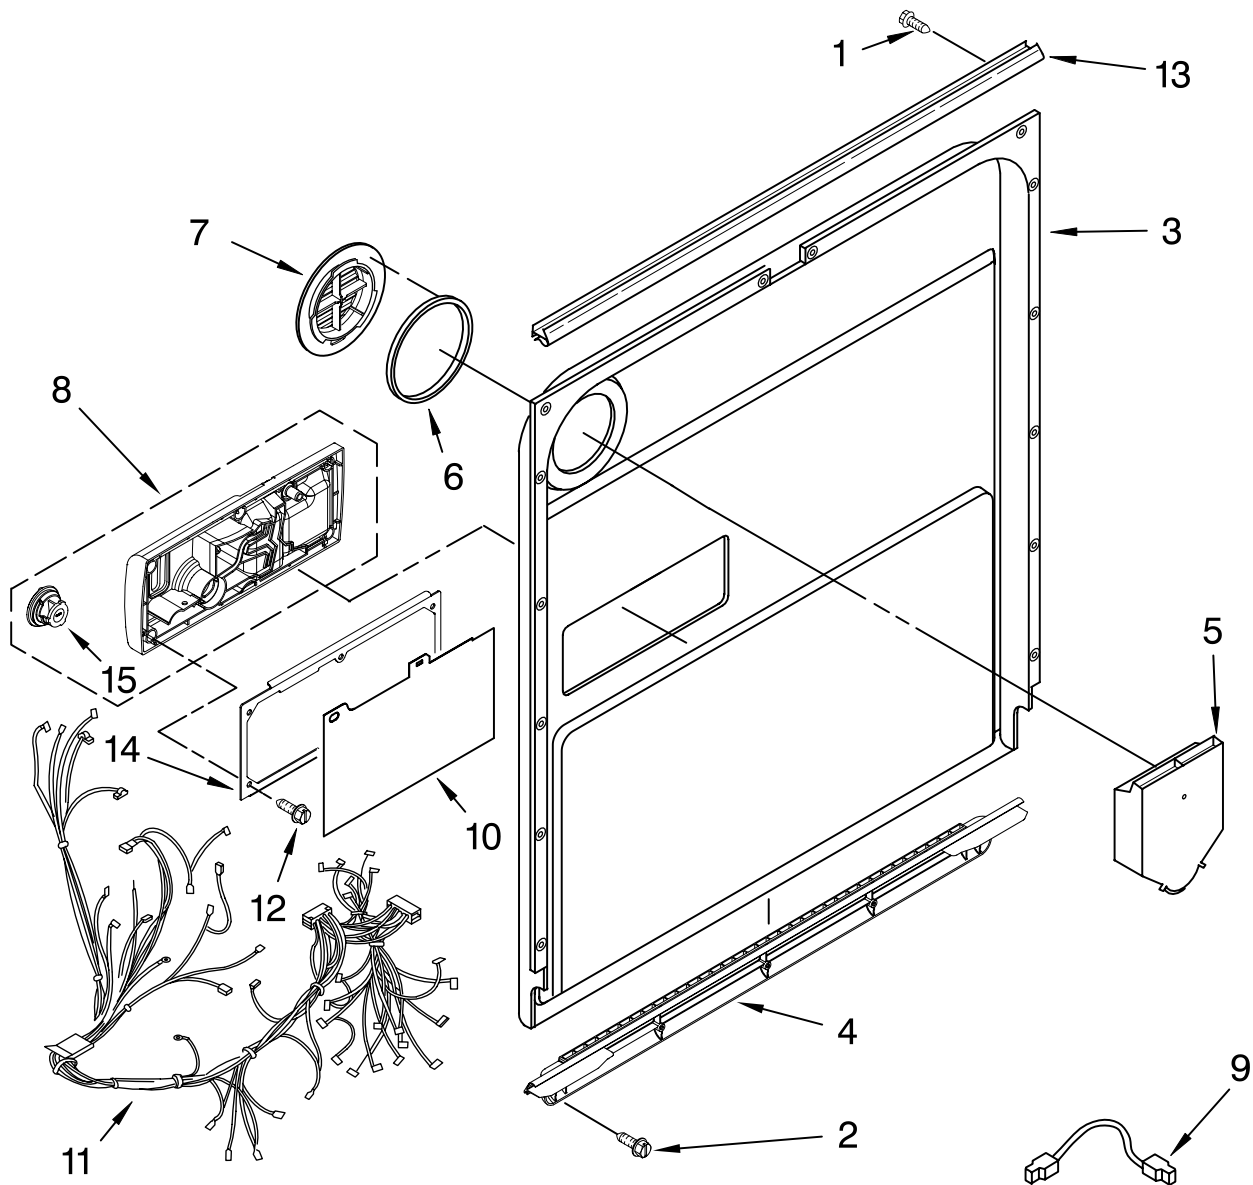

DOOR AND LATCH PARTS

For Models: KUDK03FTBL0, KUDK03FTWH0, KUDK03FTSS0
(Black) (White) (Stainless)

Illus. No.	Part No.	DESCRIPTION
1	3369051	Screw, Door
2	8281217	Screw
3	8530900	Inner Door Mastic Assembly (Also Order Item 6)
4	W10077883	Inlet, Air
5	8572611	Vent Assembly (Also Order Item 6)

Illus. No.	Part No.	DESCRIPTION
6	8269259	Gasket, Vent
7	W10077877	Deflector, Vent (Also Order Item 6)
8	W10077882	Dispenser, Assembly
9	8545608	Harness, Vent Motor

Illus. No.	Part No.	DESCRIPTION
10	8531865	Shield, Dispenser
11	W10078201	Wiring Harness Main
12	8281154	Screw (6)
13	8535660	Seal, Console/door
14	8535637	Bracket, Dispenser
15	W10077881	Knob, Rinse Aid

FOR ORDERING INFORMATION REFER TO PARTS PRICE LIST