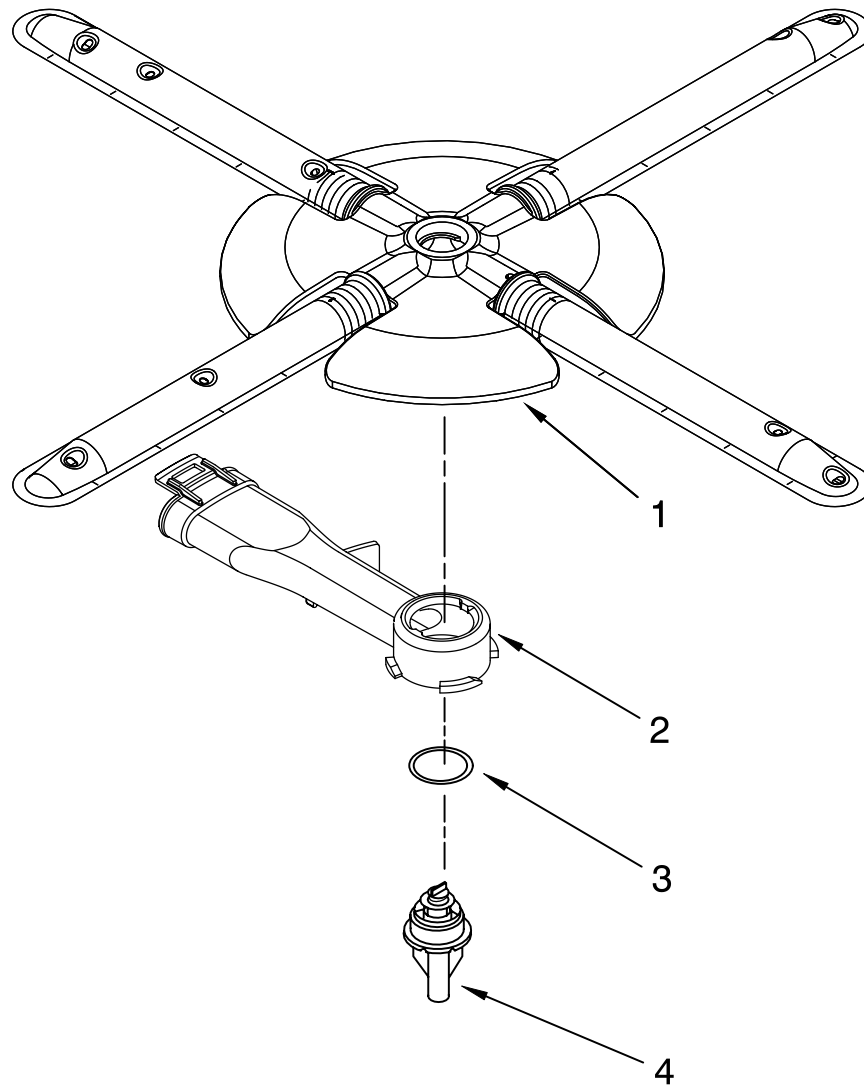

# LOWER WASHARM AND STRAINER PARTS

For Models: KUDK03FTBL0, KUDK03FTWH0, KUDK03FTSS0

(Black)

(White)

(Stainless)

<b>Illus. No.</b>	<b>Part No.</b>	<b>DESCRIPTION</b>
1	W10077965	Wash Arm Assembly
2	W10077899	Cap, Internal Rear Feed (Also Order Item 3)
3	8268340	Seal, Sprayarm
4	W10077898	Hub, Lower Sprayarm (Also Order Item 3)