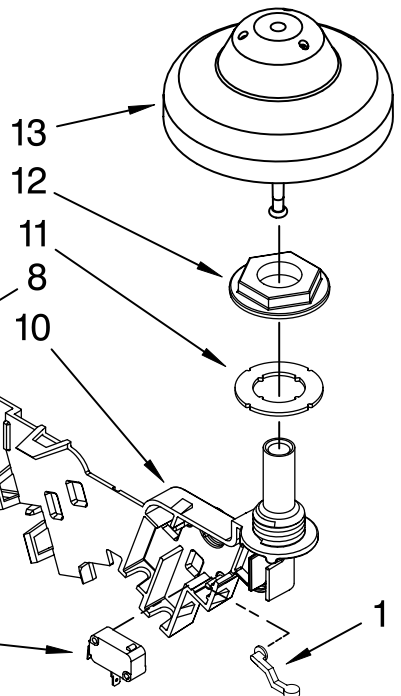

# FILL, DRAIN AND OVERFILL PARTS

For Models: KUDK03FTBL0, KUDK03FTWH0, KUDK03FTSS0

(Black)

(White)

(Stainless)

Illus. No.	Part No.	DESCRIPTION
1	8268892	Lever, Overflow Switch
2	8531412	Hose, Inlet
3	8531325	Water Inlet (Also Order Item 4)
4	8531323	Gasket
5	8531327	Nut, Inlet (Also Order Item 4)
6	371505	Clamp, Hose
7	8563405	Fill Valve Assembly
8	304392	Screw
9	8268909	Switch, Overflow Control
10	8545946	Standpipe, Overflow (Includes Item 11)
11	8531743	Gasket, Flat
12	9741998	Nut, Standpipe
13	W10077871	Float & Retainer Assembly
14	8269297	Miscellaneous Parts Bag (Includes 2 Screws & 2 Hose Clamps)
15	356138	Clamp, Hose
16	8531022	Drain Loop with Check Valve