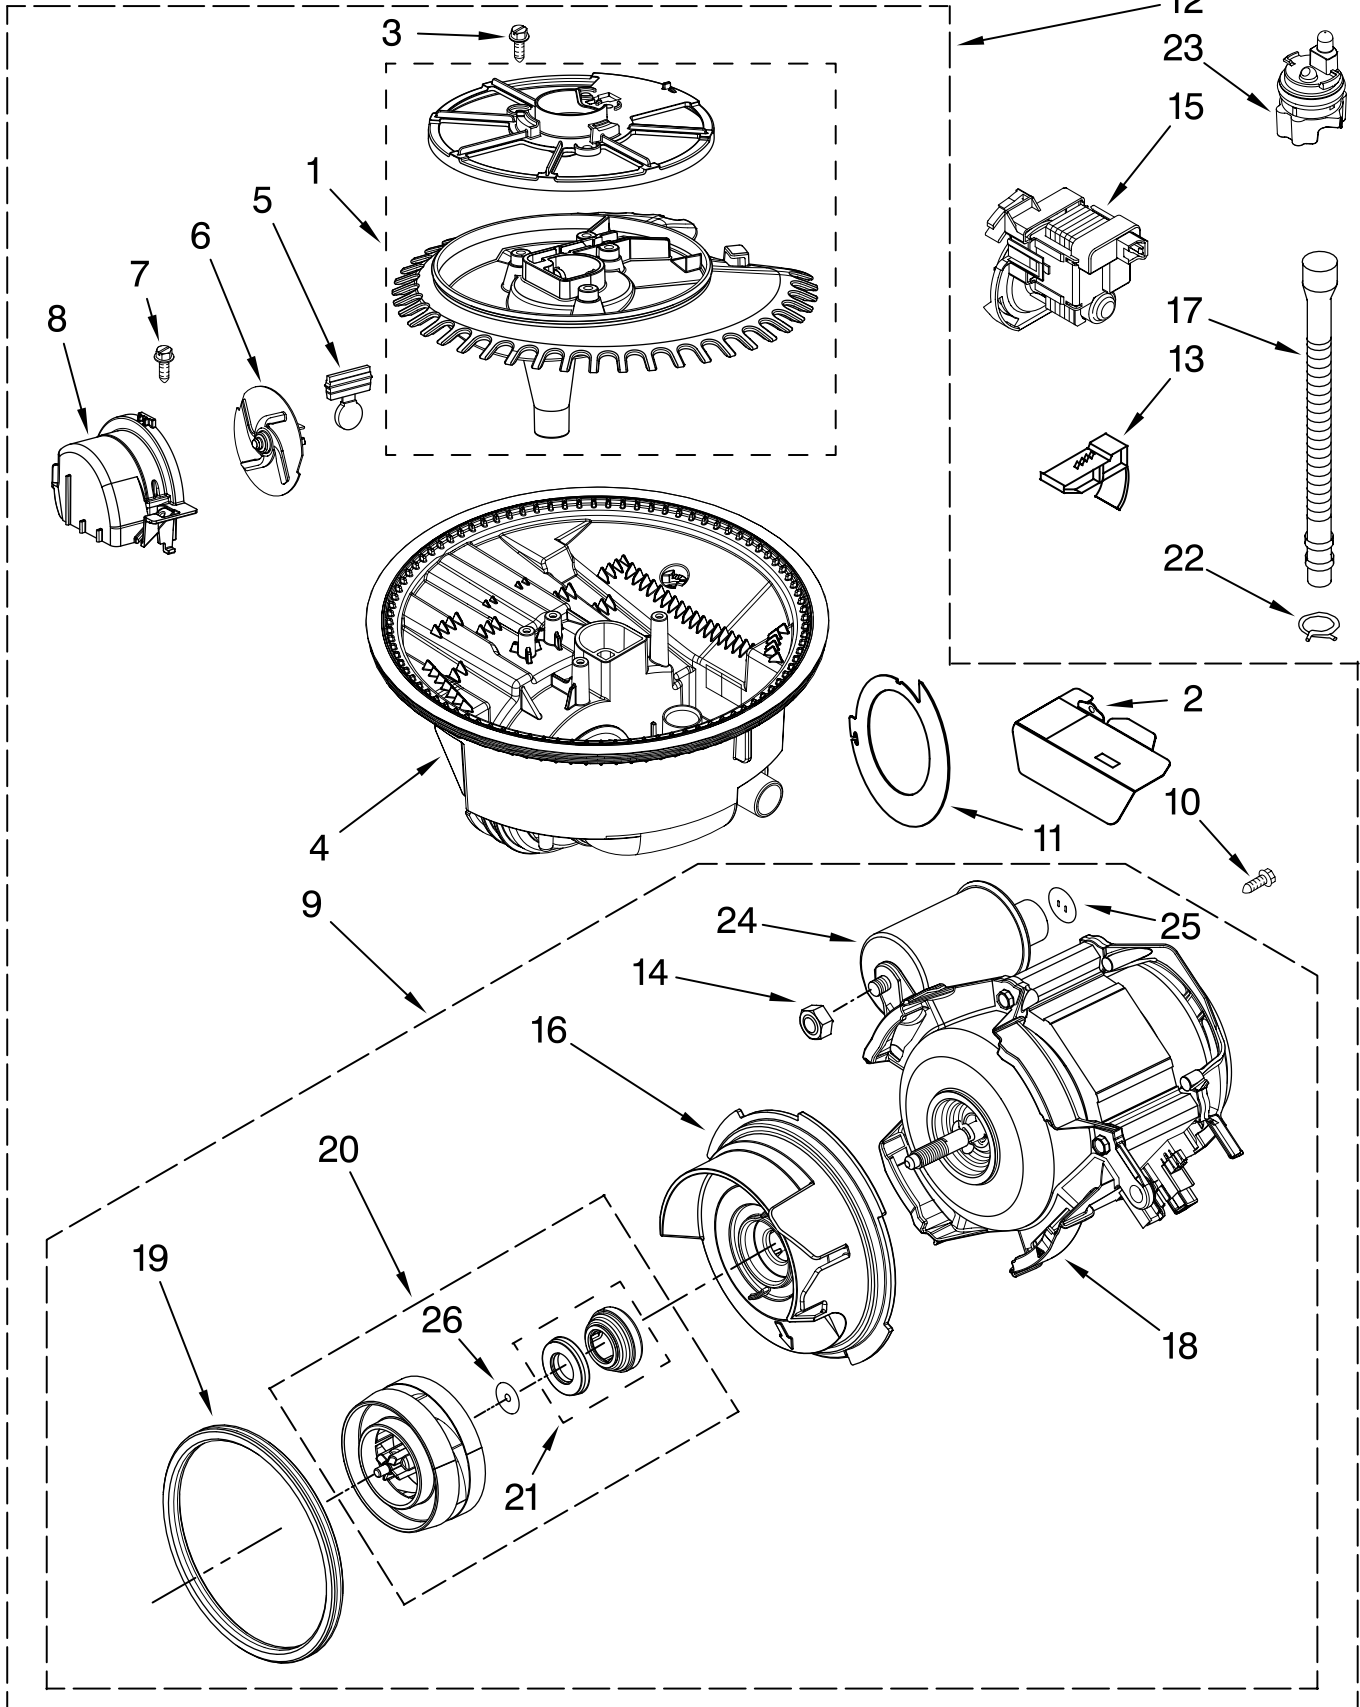

PUMP AND MOTOR PARTS

For Models: KUDK03FTBL0, KUDK03FTWH0, KUDK03FTSS0
(Black) (White) (Stainless)

FOR ORDERING INFORMATION REFER TO PARTS PRICE LIST

PUMP AND MOTOR PARTS

For Models: KUDK03FTBL0, KUDK03FTWH0, KUDK03FTSS0
(Black) (White) (Stainless)

Illus. No.	Part No.	DESCRIPTION
1	8534952	Accumulator Assy
2	8283527	Shield
3	3400069	Screw
4	8572618	Sump with Seal
5	8268375	Check Valve, Sump
6	W10083957	Chopper Assembly
7	9741232	Screw
8	8531857	Protector, Inlet
9	8535760	Motor Assembly
10	3400217	Screw
11	8268391	Screen, Separation
12	W10084107	Sump & Motor Assembly
13	8269524	Tab, Sump
14	8533949	Nut
15	661662	Pump, Drain
16	8531019	Volute, Back (Also Order Items 21 & 26)
17	8269144	Hose, Drain
18	8535759	Motor
19	8268397	Seal, Volute
20	8531017	Impeller Kit
21	8268403	Face Seal Assembly (Also Order Item 26)
22	356138	Clamp, Hose
23	W10082647	Optical Water Indicator
24	8535474	Capacitor
25	8534946	Shield, Capacitor
26	8531018	Washer

FOR ORDERING INFORMATION REFER TO PARTS PRICE LIST