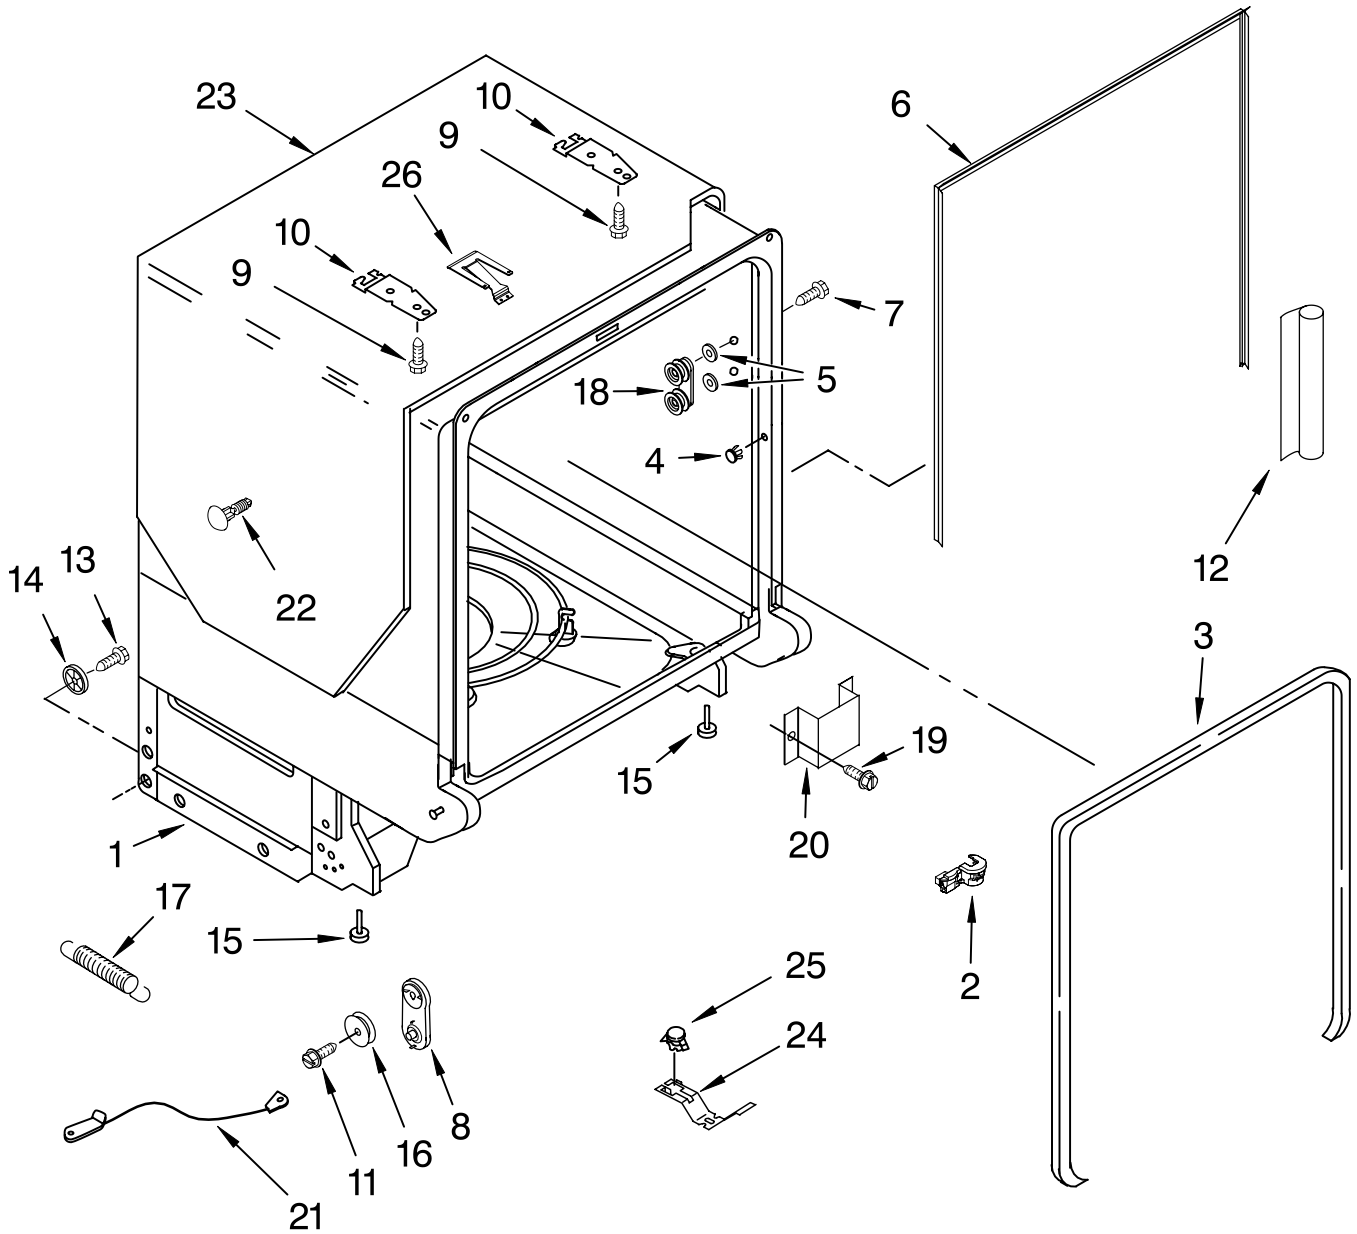

TUB AND FRAME PARTS

For Models: KUDK03FTBL0, KUDK03FTWH0, KUDK03FTSS0

(Black)

(White)

(Stainless)

FOR ORDERING INFORMATION REFER TO PARTS PRICE LIST

TUB AND FRAME PARTS

For Models: KUDK03FTBL0, KUDK03FTWH0, KUDK03FTSS0

(Black)

(White)

(Stainless)

Illus. No.	Part No.	DESCRIPTION
1	W10053090	Tub Assembly
2	8573061	Strain Relief
3	W10112096	Door Seal
4	8270119	Plug Tub (2)
5	9743002	Gasket, Bracket Mounting
6	8269110	Seal, Cabinet
7	3400072	Screw
8	8270021	Mount, Door Balance
9	3367670	Screw
10	8269145	Bracket, Undercounter
11	3400074	Screw (2)
12	8574123	Barrier, Moisture Undercounter
13	3370389	Screw (2)
14	8268977	Wheel Leg
15	8524584	Leveler, Leg
16	8524474	Wheel, door Balance
17	8270020	Spring, Door Balance
18	W10078083	Wheel & Mount Assembly (Also Order Item 5)
19	3400892	Screw
20	8268991	Cover, Terminal Box
21	8535568	Link, Door Balance
22	304666	Retainer, Push (2)
23	8573241	Shield, Sound Tub
24	9742648	Bracket, Thermostat
25	661566	Thermostat
26	W10077370	Strike, Latch

FOR ORDERING INFORMATION REFER TO PARTS PRICE LIST