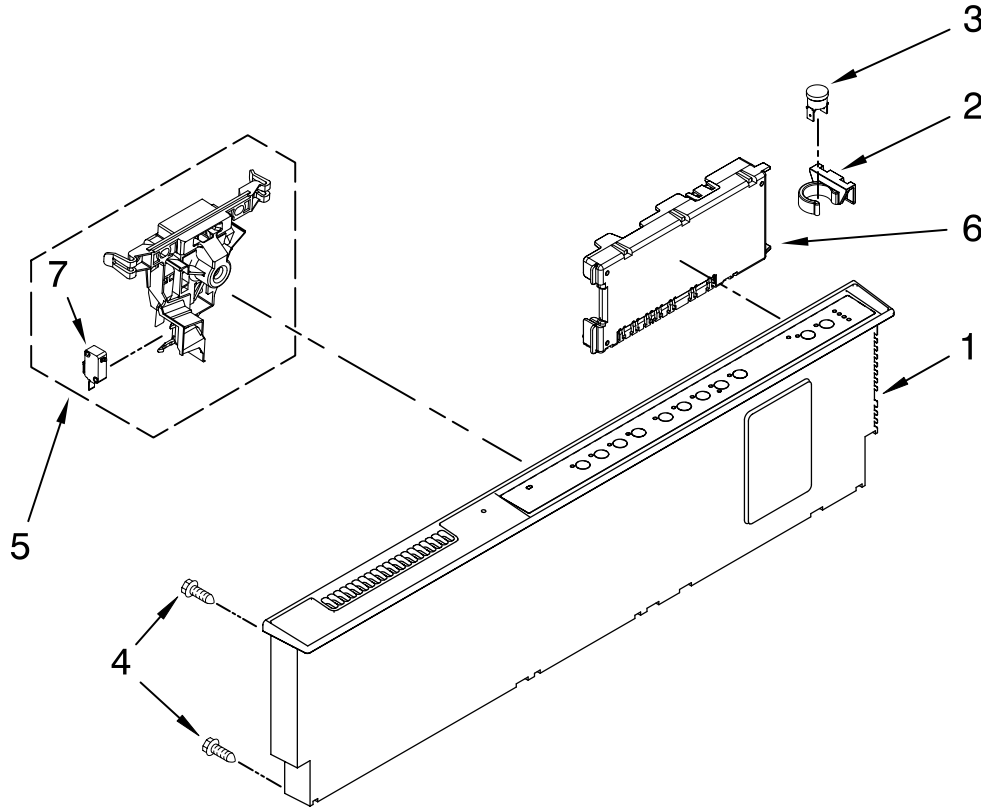

CONTROL PANEL PARTS

For Models: KUDK03FTBL0, KUDK03FTWH0, KUDK03FTSS0
(Black) (White) (Stainless)

Illus. No.	Part No.	DESCRIPTION
1		Console Asm. (Includes Insert)
	W10078051	Black
	W10078052	White
	W10084131	Stainless
2	8546546	Clip, BI-Metal
3	661663	BI-Metal
4	3369051	Screw (6)
5	W10077360	Latch Assembly
6	8575277	Control, Electronic
7	W10134019	Switch, Door

FOR ORDERING INFORMATION REFER TO PARTS PRICE LIST