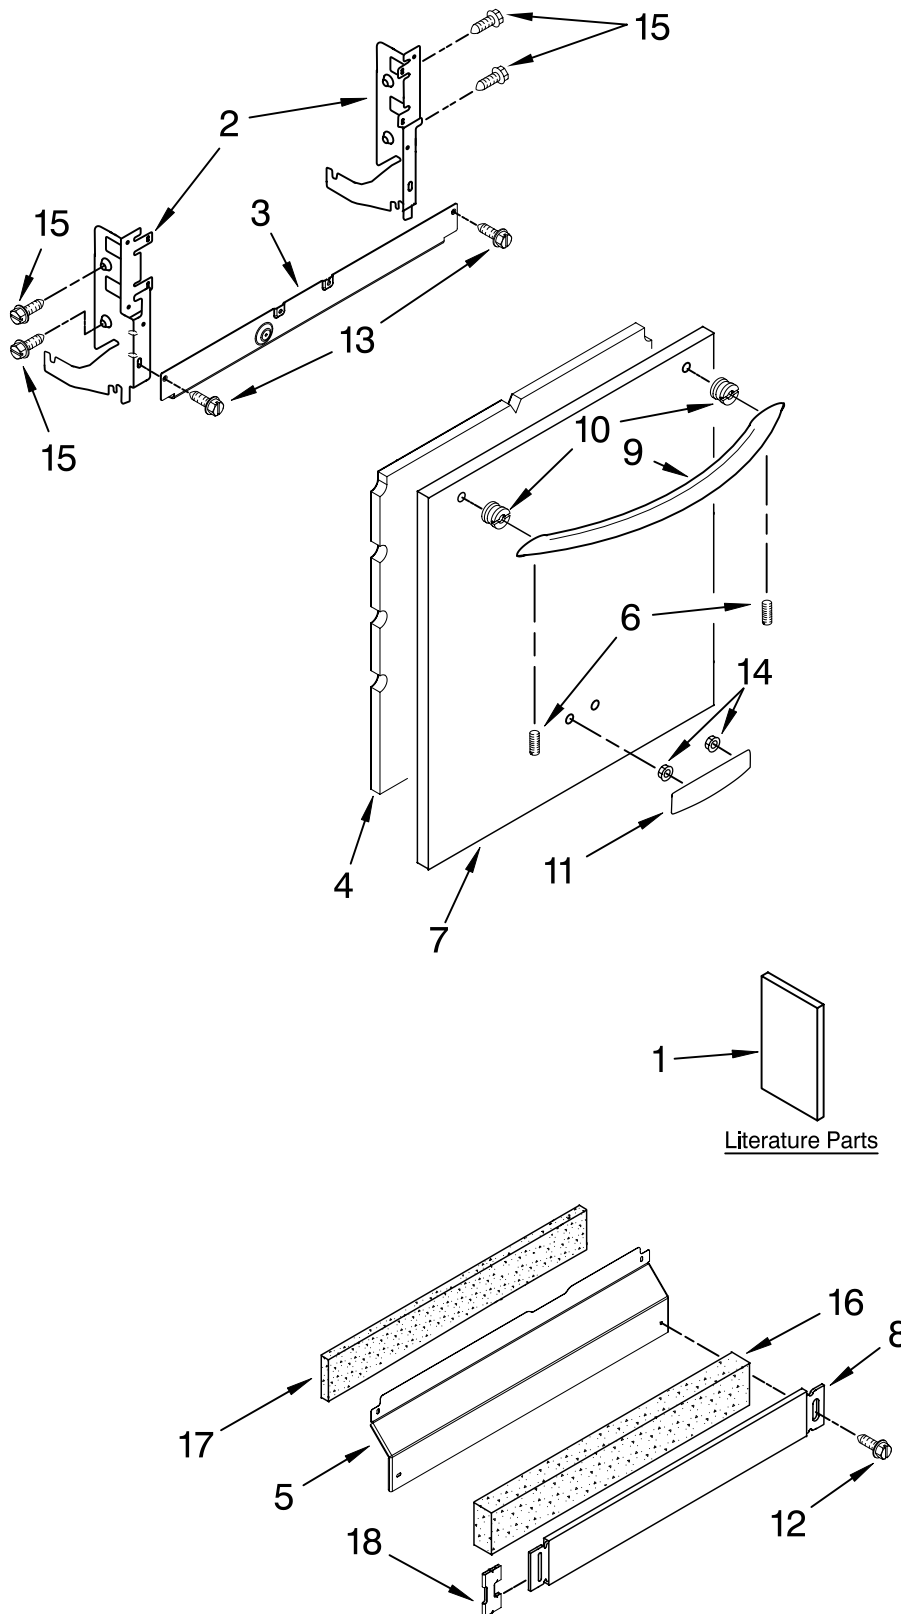

# KitchenAid® DOOR AND PANEL PARTS

For Models: KUDK03FTBLO, KUDK03FTWHO, KUDK03FTSSO  
 (Black) (White) (Stainless)

UNDERCOUNTER  
 DISHWASHER

Illus. No.	Part No.	DESCRIPTION
1		Literature Parts
	W10078153	Instructions, Installation
	W10111124	Energy Guide
	8574093	Guide, Use & Care
	W10077822	Guide, Consumer Reference
	W10082651	Tech Sheet
2		Arm, Hinge
	8534854	Left
	8534853	Right
3	8564886	Stiffener, Door
4	8542577	Insulation, Door
5		Access Panel (Includes Item 17)
	8558260	Black
	8558261	White
6	8534008	Screw
7		Panel, Full Front W/Nameplate
	W10078007	Black
	W10078008	White
	W10078010	Stainless (Includes Items 4, 10, 11 & 14)
8		Toe Panel
	8558252	Black
	8558253	White (Include Items 16 & 18)
9		Handle (Includes Item 6)
	W10083936	Black
	W10083937	White
	W10083935	Stainless
10	8564951	Stud, Mounting
11		Nameplate
	W10021860	Black
	W10021870	White
	W10021850	Stainless
12		Screw
	302868	Black
	3400836	White
13	304392	Screw
14	2004333	Nut
15	3400071	Screw
16	W10073550	Insulation, Toe Panel
17	W10073540	Insulation, Access Panel
18	8269016	Clip, Ground