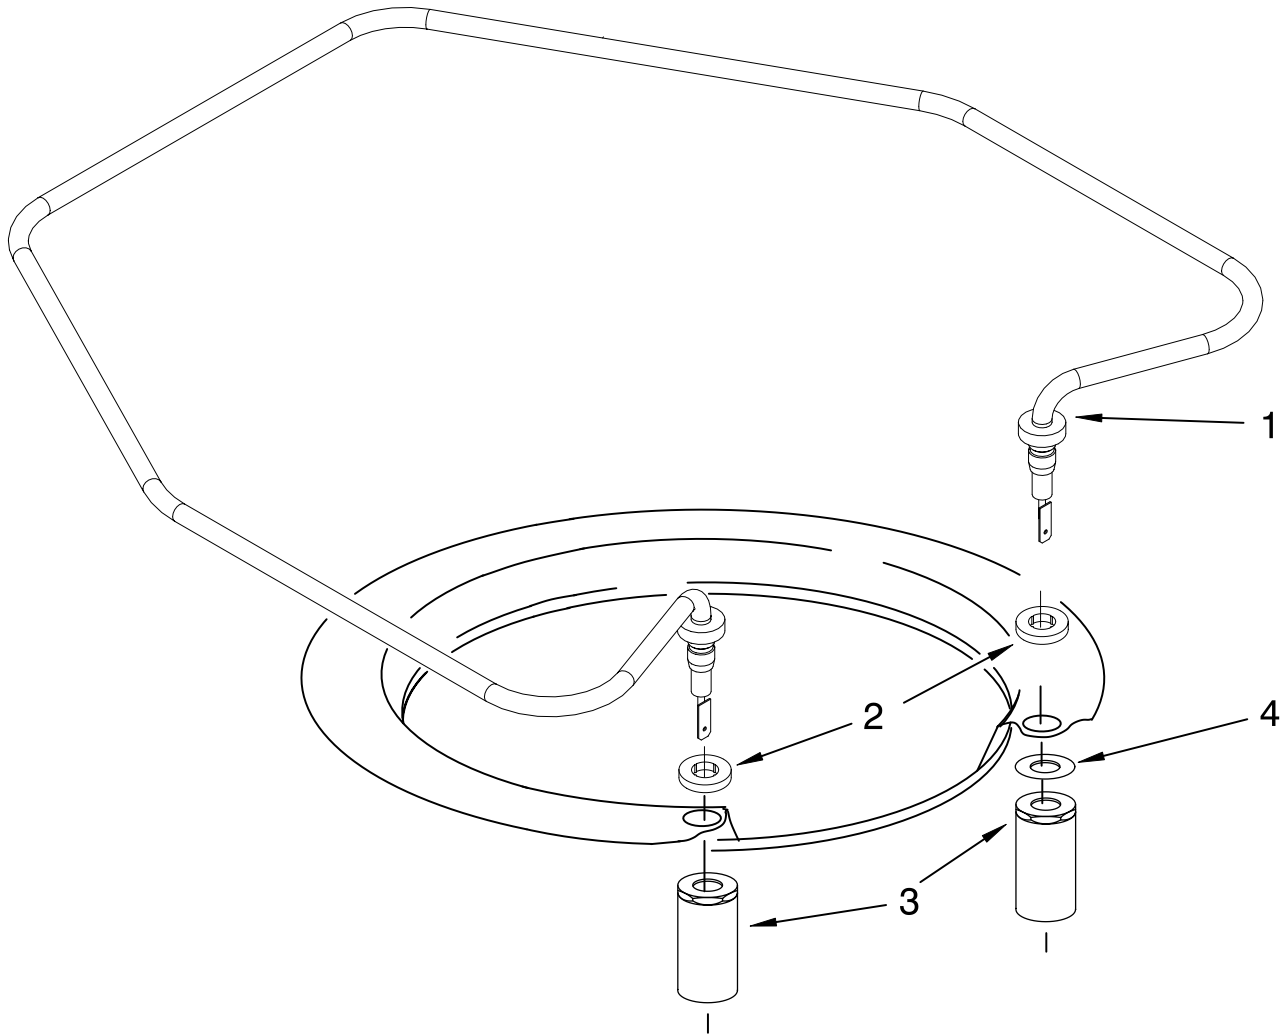

HEATER PARTS

For Models: KUDK03FTBL0, KUDK03FTWH0, KUDK03FTSS0
(Black) (White) (Stainless)

<u>Illus. No.</u>	<u>Part No.</u>	<u>DESCRIPTION</u>
1	8537057	Heater Element Assembly (Also Includes Item 2)
2	717273	Washer, Heater Element
3	8268548	Nut, Heater Element
4	3400931	Retainer, Spring Grip

NOTE: If heater element is removed, it must be replaced.