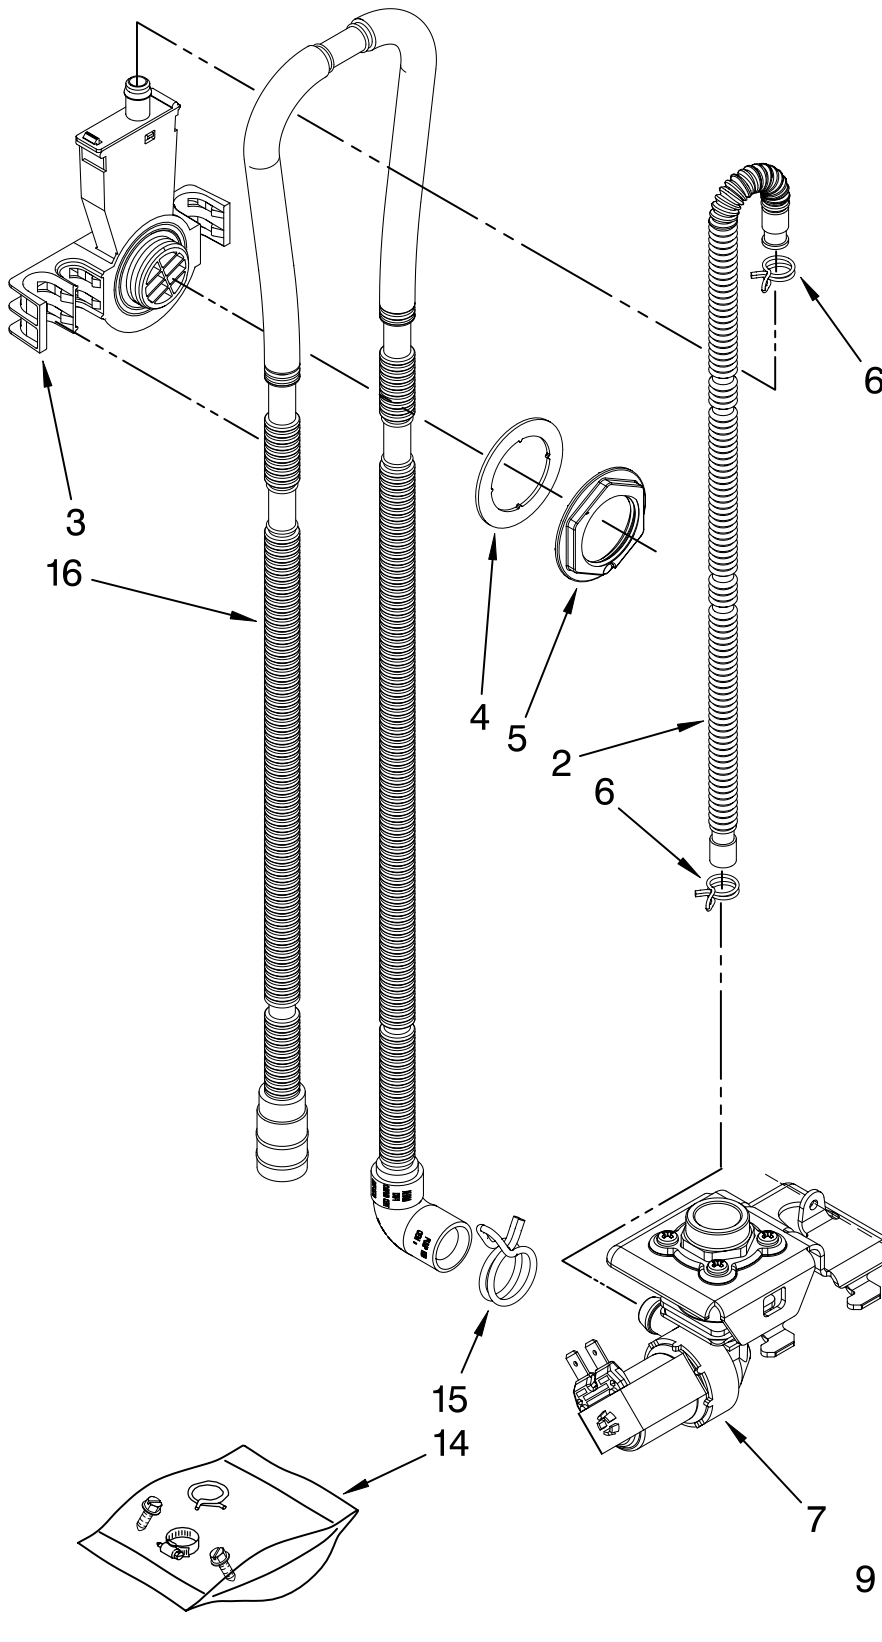

**NOTE:** If heater element is removed, it must be replaced.

# FILL, DRAIN AND OVERFILL PARTS

For Models: KUDK03FTBL0, KUDK03FTWH0, KUDK03FTSS0

(Black)

(White)

(Stainless)

Illus. No.	Part No.	DESCRIPTION
1	8268892	Lever, Overflow Switch
2	8531412	Hose, Inlet
3	8531325	Water Inlet (Also Order Item 4)
4	8531323	Gasket
5	8531327	Nut, Inlet (Also Order Item 4)
6	371505	Clamp, Hose
7	8563405	Fill Valve Assembly
8	304392	Screw
9	8268909	Switch, Overflow Control
10	8545946	Standpipe, Overflow (Includes Item 11)
11	8531743	Gasket, Flat
12	9741998	Nut, Standpipe
13	W10077871	Float & Retainer Assembly
14	8269297	Miscellaneous Parts Bag (Includes 2 Screws & 2 Hose Clamps)
15	356138	Clamp, Hose
16	8531022	Drain Loop with Check Valve