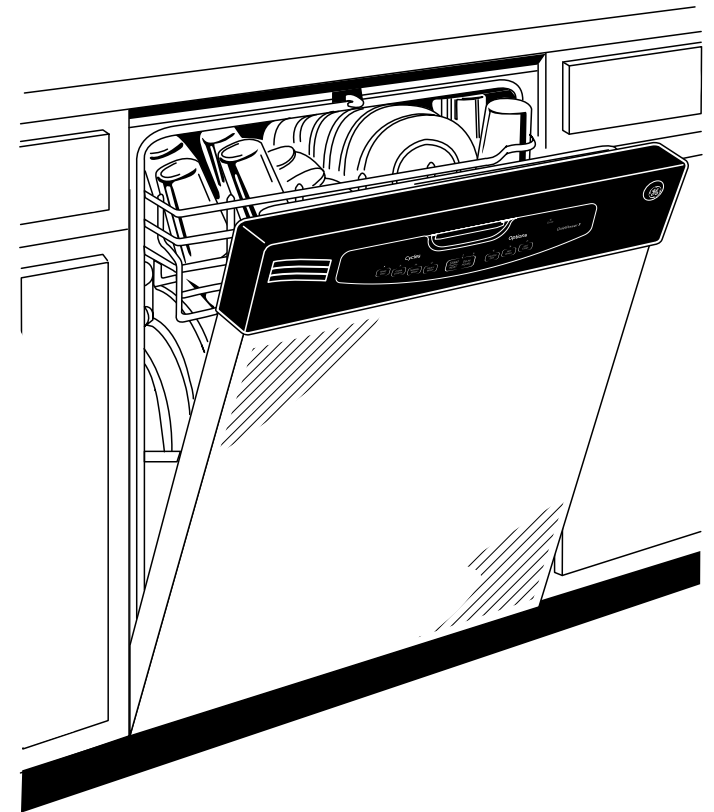

GLD4500/50/60R

GE® Tall Tub Built-In Dishwasher

Dimensions and Installation Information (in inches)

Electrical Rating

Voltage AC.....	120
Hertz.....	60
Total connected load amperage.....	10
Calrod® heater watts max.....	875

For use on adequately wired 120-volt, 15-amp circuit having 2-wire service with a separate ground wire. This appliance must be grounded for safe operation.

Note: The rough cabinet opening must be at least 24" deep, 24" wide and approximately 34-1/2" high from floor to underside of the countertop. Dishwasher must not be installed more than 10 feet from sink for proper drainage. All plumbing and electrical work must be in accordance with local codes. The power cord and connections must comply with the National Electrical Code Section 422 and/or local codes and ordinances. The cord must be no longer than 6 ft. from the junction box to the receptacle.

GLD4500/50/60R

GE® Tall Tub Built-In Dishwasher

Features and Benefits

- 5-stage filtration - Multiple filtration levels ensure that soils are nowhere near clean dishware
- ENERGY STAR® Qualified - Meets or exceeds federal guidelines for energy efficiency for year-round energy and money savings
- China/ Crystal cycle - Lower temperatures are ideal for china and delicate dishware
- Electronic controls with 4 cycles/4 options - Modern controls make it easy to program the dishwasher
- 2/4-Hour Delay Start - Makes it easier than ever to wash dishes at any hour, washing dishes even when the family's asleep
- QuietPower™57 sound package - 57 dBA - Advanced materials reduce the sound level to just 57 dBA
- Piranha™ hard food disposer - This disposal grinds food into tiny particles that are easily washed away
- Model GLD4500RWW - White on white
- Model GLD4500RCC - Bisque on bisque
- Model GLD4500RBB - Black on black
- Model GLD4550RCS - CleanSteel™
- Model GLD4560RSS - Stainless steel