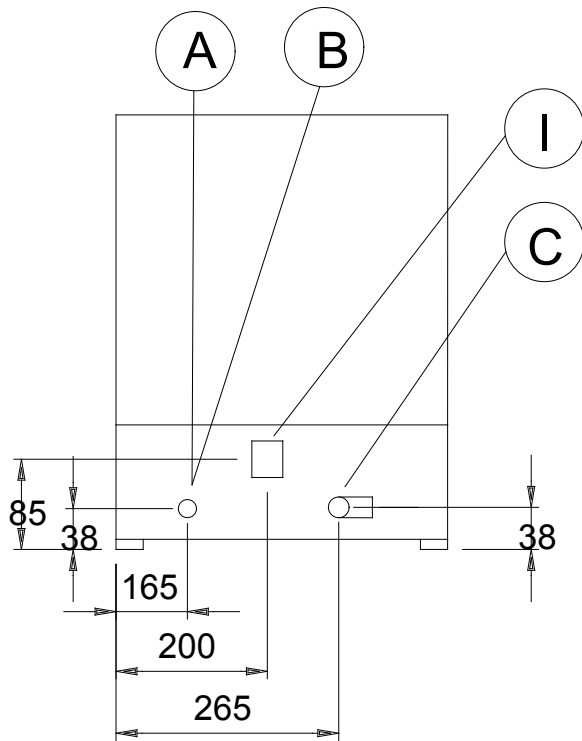

IAC0010

2009-06-18

Subject to change without notice

**Electrolux Dishwashing
Standard Glasswashers - small**

727034

LEGEND CWI - Cold water inlet D - Water drain EI - Electrical connection	WT1CQ 727034
	G 3/4"
	25mm
	230 V, 1N, 50

IAC0010

2009-06-18

Subject to change without notice

**Electrolux Dishwashing
Standard Glasswashers - small**

727038

LEGEND B - Cold water inlet C - Water drain I - Electrical connection	WT1Q 727038
	G 3/4"
	25mm
	230 V, 1N, 50