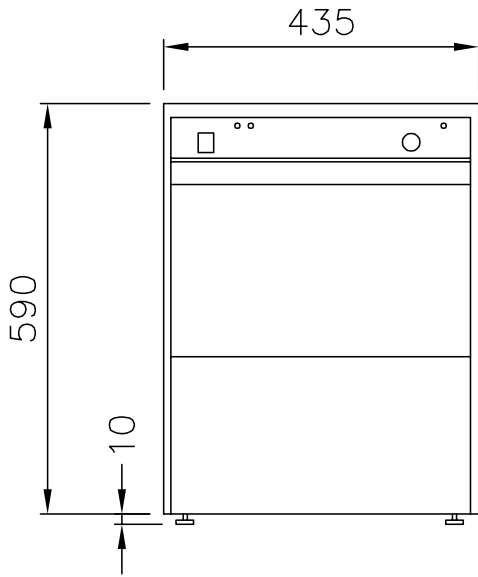

**Electrolux Dishwashing
Standard Glasswashers - small**

727034

LEGEND CWI - Cold water inlet D - Water drain EI - Electrical connection	WT1CQ 727034
	G 3/4"
	25mm
	230 V, 1N, 50

IAC0010

2009-06-18

Subject to change without notice