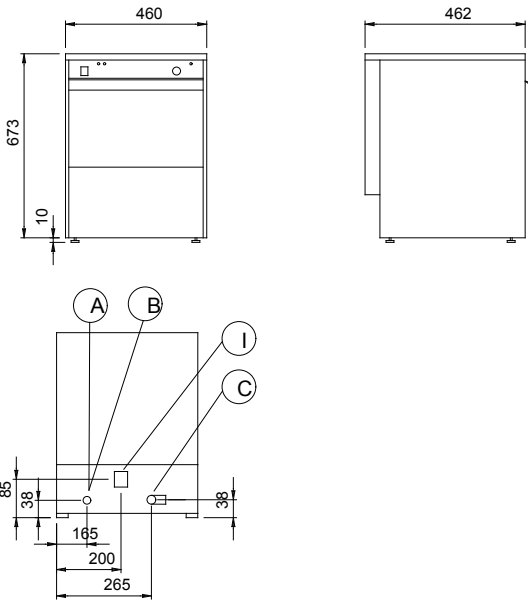

**Electrolux Dishwashing
Standard Glasswashers - small**

727040

IAC0010

2009-06-18

LEGEND B - Cold water inlet C - Water drain I - Electrical connection	WT1QDD 727040
	G 3/4"
	25mm
	230 V, 1N, 50

Subject to change without notice