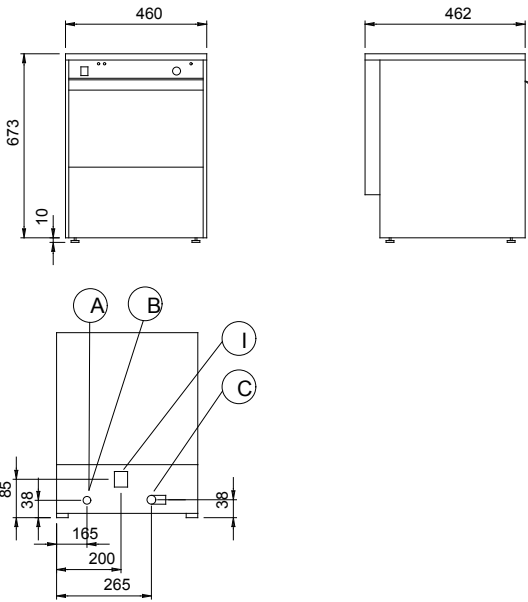

**Electrolux Dishwashing
Standard Glasswashers - small**

727039

LEGEND B - Cold water inlet C - Water drain I - Electrical connection	WT1QD 727039
	G 3/4"
	25mm
	230 V, 1N, 50

IAC0010

2009-06-18

Subject to change without notice