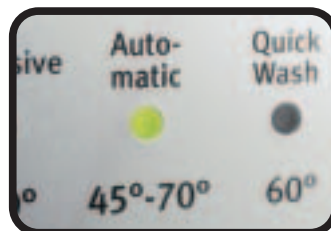

SPECIAL FEATURES

QUICKLIFT

This feature enables you to adjust the height of the upper basket, even when it is fully loaded, so that large items can then be fitted in the lower basket, such as pots and pans.

FOLDABLE RACKS

The racks can be folded which enables ease of use for putting different shapes of plates and dishes in.

AUTO 45° - 70°C

At the touch of a button, Zanussi's unique "AUTO" programme selects the optimum temperature, duration and water use for your load. It covers the biggest range of temperatures allowing the appliance to best serve your needs.

PROGRAMMES AND FUNCTIONS

3-IN-1 The 3-in-1 button adjusts the wash programme to ensure the very best results when using 3-in-1 detergent.

QUICKWASH AT 60°C Delivers an 'A' rated wash performance on a freshly soiled load in just 30 minutes at 60°C.

SALT AND RINSE INDICATORS Lets you know when more Salt or Rinse Aid is required, giving you peace of mind.

PROGRAMME PROCESS INDICATORS (PPI) Shows you what phase the dishwasher is in, i.e. wash, drying or rinse.

INTENSIVE 70°C HOT A programme with high power prewash to really get to grips with hard to clean pots, pans and dishes.

NORMAL 65°C For the standard everyday wash.

AUTOMATIC PROGRAMME Makes this an incredibly easy machine to use. Just press Automatic and go...the machine chooses the best way to wash the load selecting the optimum temperature, duration and water use to ensure high performance with low consumptions.

ECONOMY 50°C A standard programme that saves water and energy.

RINSE & HOLD PROGRAMME Ideal for pre-washing items until the dishwasher is fully loaded.

DELAY START Zanussi features a Delay Start option of up to 19hrs allowing you to wash when it suits you or when lower rate electricity is available.