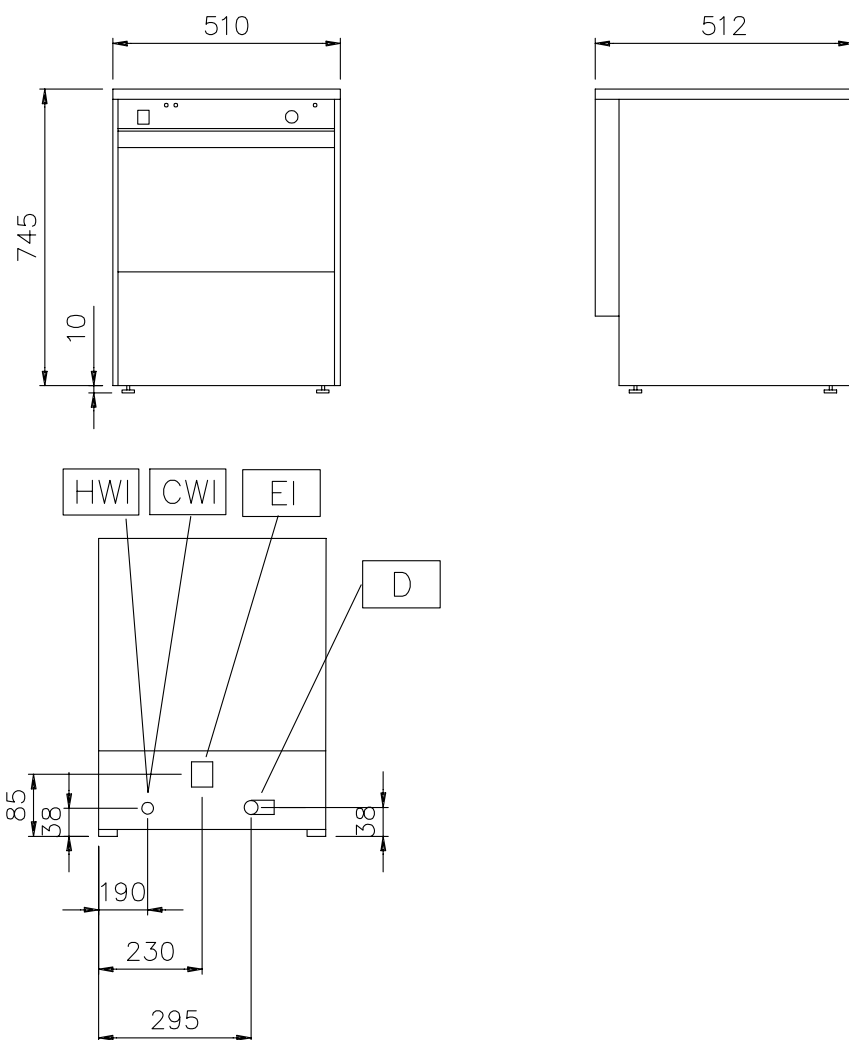

FUNCTIONAL AND CONSTRUCTION FEATURES

- ◆ 120 seconds fixed cycle
- ◆ Glasses, cups and crockery up to a height of 270 mm can be washed due to the ample loading height
- ◆ Washing temperature 55° to 65°C and rinse temperature 80° to 90°
- ◆ Double-walled washing chamber and tank
- ◆ Separate washing and rinsing circuits: the washing and rinsing arms rotate.
- ◆ This model incorporates a rinse aid dispenser and a detergent dispenser to connect to an external container.
- ◆ Load bearing frame, and front panels, tank and filter in 304 AISI stainless steel.
- ◆ Wash arms and jets in polypropylene
- ◆ Basket(s) for glasses with the insert rack for and cutlery, electric cable and the hose for water connection supplied as standard
- ◆ Model complies with the standards of the main international approval bodies and are CE marked.

*Declared actual cycle duration times can extend when water supply temperature is lower than indicated.

TECHNICAL DATA	
CHARACTERISTICS	MODELS
	LB40QD 727042
Water supply	
temperature - °C	10
hardness - °f	7-14
Detergent dispenser	●
N° of cycles	1
Duration cycles - sec.	120
Basket capacity/h	30
External dimensions - mm	
width	510
depth	512
height	745
Cell dimensions - mm	
height	270
Washing cycle	
temperature - °C	55-65
tank capacity - lt.	12
power pump - kW	0.55
electrical elements - kW	2
Hot rinse cycle	
duration - sec.	15
temperature during rinse - °C	80-90
water consumption - lt./cycle	2
Boiler capacity - lt.	3.25
Boiler elements - kW	2.4
Power - kW	
total power	2.6
Noise level - dBA	58
Net weight - kg.	42
Supply voltage	230 V, 1N, 50
INCLUDED ACCESSORIES	
RECT.CUTLERY HOLDER(55X130X100H)-2 COMP.	1
SQ. BASKET 400X400MM INCL.BOTTOM H=120MM	1

www.zanussiprofessional.com

LEGEND

	LB40QD 727042
CWI - Cold water inlet	G 3/4"
D - Water drain	25mm
EI - Electrical connection	230 V, 1N, 50

www.zanussiprofessional.com