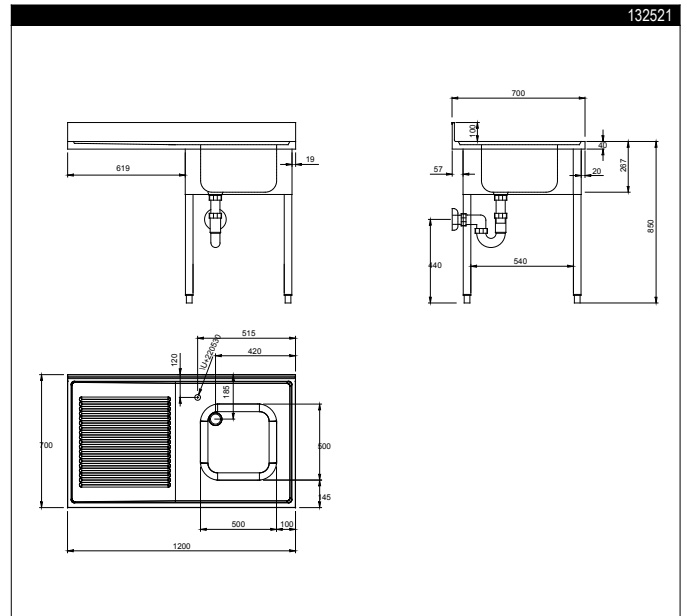

RANGE COMPOSITION

The range consists of 4 single bowl sink units for dishwashers, ranging from 1200 to 1400 mm in length.

1200/1400 mm

ECO SINK UNIT FOR DISHWASHER - 1 BOWL **ZANUSSI**
PROFESSIONAL

FUNCTIONAL AND CONSTRUCTION FEATURES

- ◆ Work top 700 mm in depth, 40 mm in height and constructed in 304 AISI.
- ◆ 40x40 mm adjustable feet in 304 AISI stainless steel.
- ◆ 100 mm upstand.
- ◆ Handles are built directly into the sliding and hinged doors.
- ◆ Sink 500x500 mm.

TECHNICAL DATA				
CHARACTERISTICS	MODELS			
	SLG12D 132519	SLG12S 132521	SLG14D 132523	SLG14S 132525
External dimensions - mm				
width	1200	1200	1400	1400
depth	700	700	700	700
height	850	850	850	850
Upstand dimensions - mm				
height	100	100	100	100
depth	13	13	13	13
radius	90°	90°	90°	90°
Bowls - n.	1	1	1	1
Bowl dimensions (wxdxh) - mm	500x500xH250	500x500xH250	500x500xH250	500x500xH250
Net weight - kg.	55	60	60	65

LEGEND

	SLG12D 132519	SLG12S 132521	SLG14D 132523	SLG14S 132525
A - Hot water inlet	3/4"	3/4"	3/4"	3/4"
B - Cold water inlet	3/4"	3/4"	3/4"	3/4"
C - Water drain	1 1/2"	1 1/2"	1 1/2"	1 1/2"

OPTIONAL ACCESSORIES