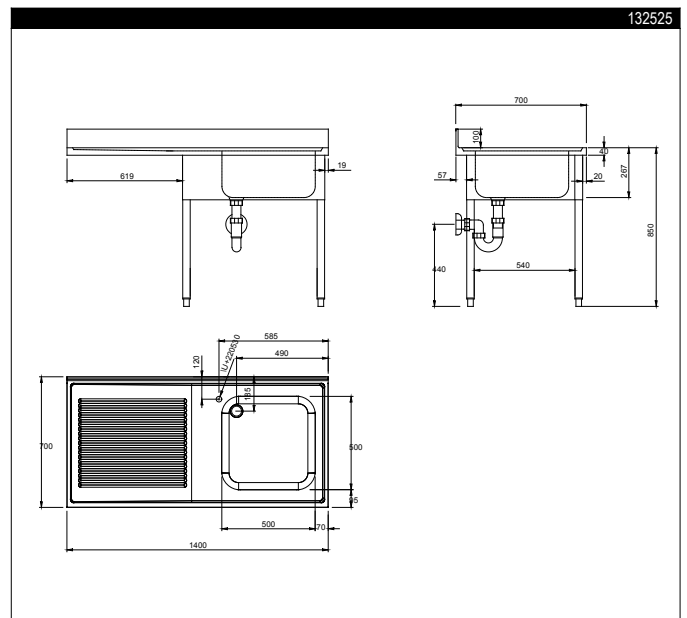

RANGE COMPOSITION

The range consists of 4 single bowl sink units for dishwashers, ranging from 1200 to 1400 mm in length.

1200/1400 mm

ECO SINK UNIT FOR DISHWASHER - 1 BOWL **ZANUSSI**
PROFESSIONAL

FUNCTIONAL AND CONSTRUCTION FEATURES

- ◆ Work top 700 mm in depth, 40 mm in height and constructed in 304 AISI.
- ◆ 40x40 mm adjustable feet in 304 AISI stainless steel.
- ◆ 100 mm upstand.
- ◆ Handles are built directly into the sliding and hinged doors.
- ◆ Sink 500x500 mm.

TECHNICAL DATA				
CHARACTERISTICS	MODELS			
	SLG12D 132519	SLG12S 132521	SLG14D 132523	SLG14S 132525
External dimensions - mm				
width	1200	1200	1400	1400
depth	700	700	700	700
height	850	850	850	850
Upstand dimensions - mm				
height	100	100	100	100
depth	13	13	13	13
radius	90°	90°	90°	90°
Bowls - n.	1	1	1	1
Bowl dimensions (wxdxh) - mm	500x500xH250	500x500xH250	500x500xH250	500x500xH250
Net weight - kg.	55	60	60	65

LEGEND

	SLG12D 132519	SLG12S 132521	SLG14D 132523	SLG14S 132525
A - Hot water inlet	3/4"	3/4"	3/4"	3/4"
B - Cold water inlet	3/4"	3/4"	3/4"	3/4"
C - Water drain	1 1/2"	1 1/2"	1 1/2"	1 1/2"

OPTIONAL ACCESSORIES