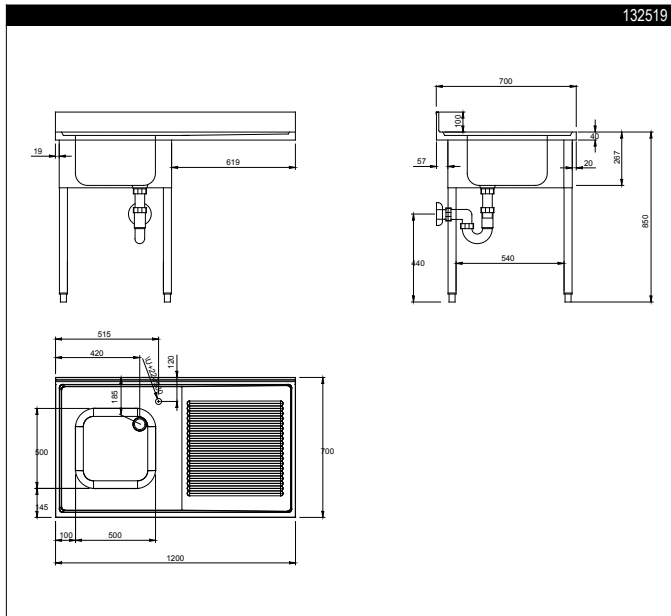

RANGE COMPOSITION

The range consists of 4 single bowl sink units for dishwashers, ranging from 1200 to 1400 mm in length.

1200/1400 mm

ECO SINK UNIT FOR DISHWASHER - 1 BOWL **ZANUSSI**
PROFESSIONAL

FUNCTIONAL AND CONSTRUCTION FEATURES

- ◆ Work top 700 mm in depth, 40 mm in height and constructed in 304 AISI.
- ◆ 40x40 mm adjustable feet in 304 AISI stainless steel.
- ◆ 100 mm upstand.
- ◆ Handles are built directly into the sliding and hinged doors.
- ◆ Sink 500x500 mm.

TECHNICAL DATA				
CHARACTERISTICS	MODELS			
	SLG12D 132519	SLG12S 132521	SLG14D 132523	SLG14S 132525
External dimensions - mm				
width	1200	1200	1400	1400
depth	700	700	700	700
height	850	850	850	850
Upstand dimensions - mm				
height	100	100	100	100
depth	13	13	13	13
radius	90°	90°	90°	90°
Bowls - n.	1	1	1	1
Bowl dimensions (wxdxh) - mm	500x500xH250	500x500xH250	500x500xH250	500x500xH250
Net weight - kg.	55	60	60	65

LEGEND

	SLG12D 132519	SLG12S 132521	SLG14D 132523	SLG14S 132525
A - Hot water inlet	3/4"	3/4"	3/4"	3/4"
B - Cold water inlet	3/4"	3/4"	3/4"	3/4"
C - Water drain	1 1/2"	1 1/2"	1 1/2"	1 1/2"

OPTIONAL ACCESSORIES