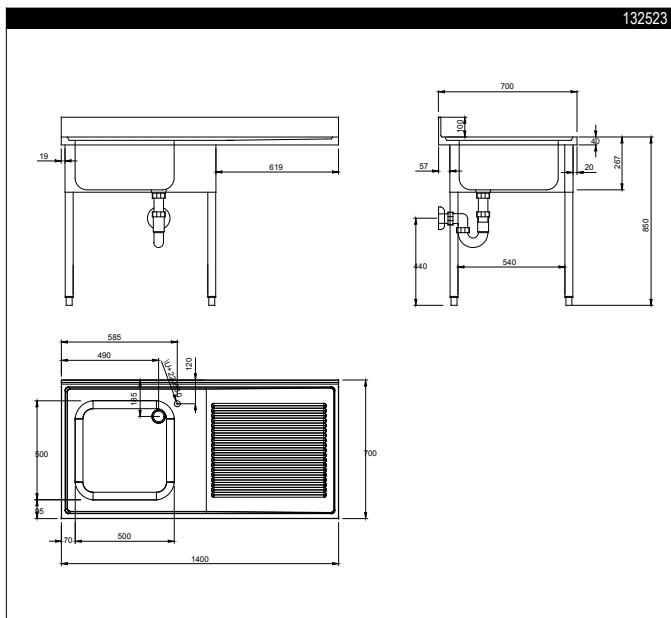

RANGE COMPOSITION

The range consists of 4 single bowl sink units for dishwashers, ranging from 1200 to 1400 mm in length.

1200/1400 mm

ECO SINK UNIT FOR DISHWASHER - 1 BOWL **ZANUSSI**
PROFESSIONAL

FUNCTIONAL AND CONSTRUCTION FEATURES

- ◆ Work top 700 mm in depth, 40 mm in height and constructed in 304 AISI.
- ◆ 40x40 mm adjustable feet in 304 AISI stainless steel.
- ◆ 100 mm upstand.
- ◆ Handles are built directly into the sliding and hinged doors.
- ◆ Sink 500x500 mm.

TECHNICAL DATA				
CHARACTERISTICS	MODELS			
	SLG12D 132519	SLG12S 132521	SLG14D 132523	SLG14S 132525
External dimensions - mm				
width	1200	1200	1400	1400
depth	700	700	700	700
height	850	850	850	850
Upstand dimensions - mm				
height	100	100	100	100
depth	13	13	13	13
radius	90°	90°	90°	90°
Bowls - n.	1	1	1	1
Bowl dimensions (wxdxh) - mm	500x500xH250	500x500xH250	500x500xH250	500x500xH250
Net weight - kg.	55	60	60	65

LEGEND

	SLG12D 132519	SLG12S 132521	SLG14D 132523	SLG14S 132525
A - Hot water inlet	3/4"	3/4"	3/4"	3/4"
B - Cold water inlet	3/4"	3/4"	3/4"	3/4"
C - Water drain	1 1/2"	1 1/2"	1 1/2"	1 1/2"

OPTIONAL ACCESSORIES