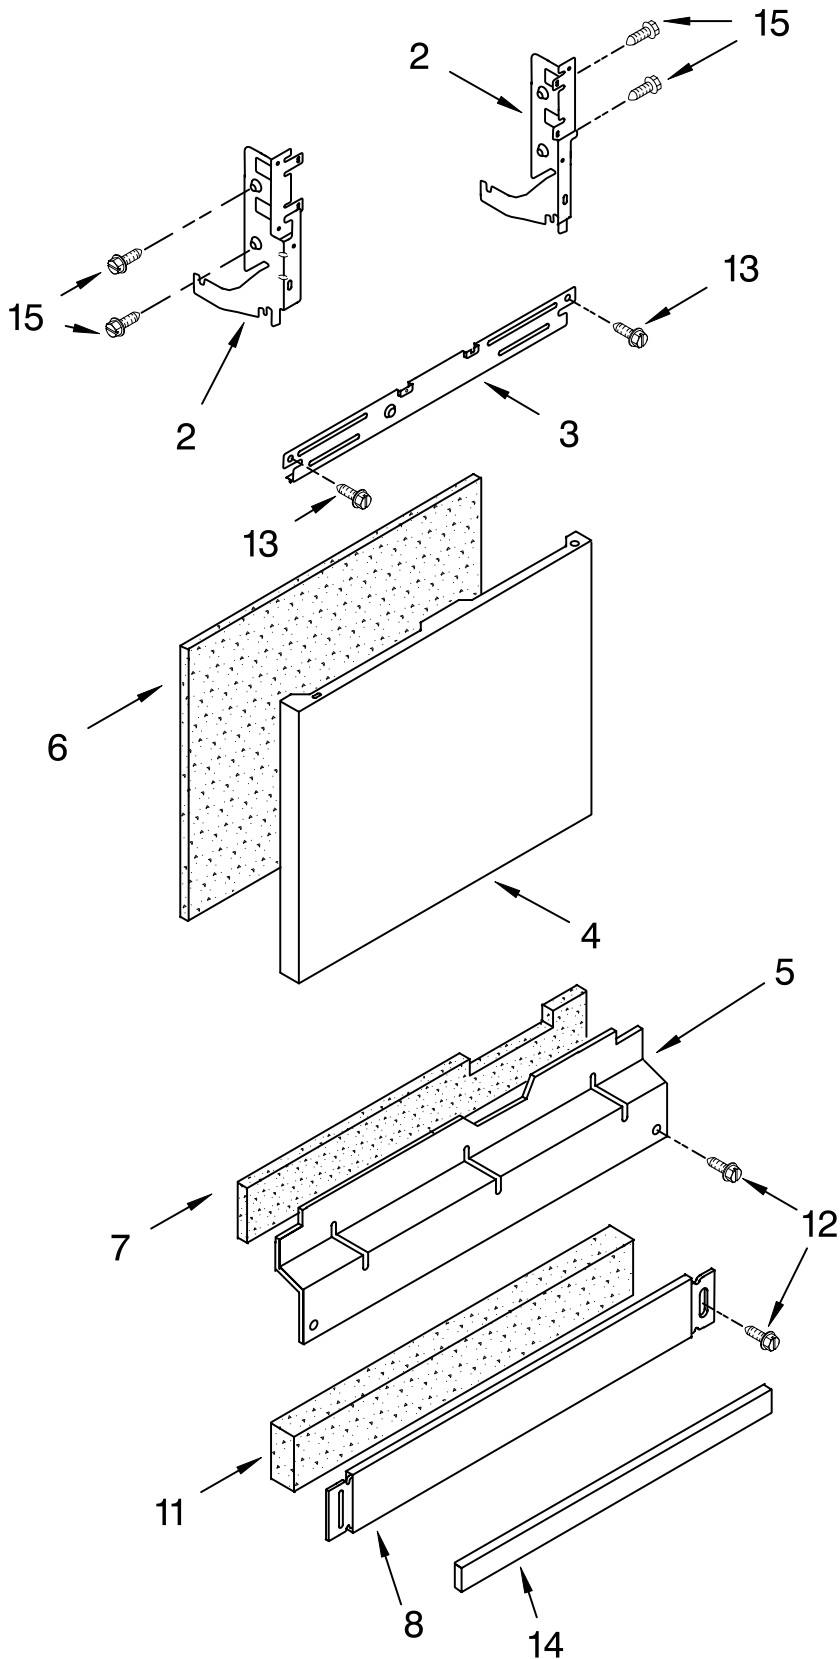

DOOR AND PANEL PARTS

UNDERCOUNTER
DISHWASHER

For Models: KUDS01IJBL0, KUDS01IJWH0, KUDS01IJAL0, KUDS01IJBT0, KUDS01IJBS0
(Black) (White) (Almond) (Biscuit) (Stainless)

Illus. No.	Part No.	DESCRIPTION
1	LIT8524479	Literature Parts
	LIT8269911	Instructions, Installation
	LIT8269904	Energy Guide
	LIT8269519	Guide, Use & Care
	LIT8269520	Tech Sheet
	LIT8269519	English
	LIT8269520	French
2		Arm, Hinge
	8269012	Left
	8269011	Right
3	8268983	Stiffener, Door
4		Panel Front
	8269841	Black
	8269842	White
	8269843	Almond
	8269844	Biscuit
	8270064	Stainless
5		Access Panel (Includes Item 7)
	8269007	Black
	8269008	White
	8269010	Almond
	8269009	Biscuit
6	8268580	Insulation, Door
7	8268584	Insulation, Access Panel
8		Toe Panel (Includes Item 11)
	8269003	Black
	8269004	White
	8269006	Almond
	8269005	Biscuit
11	8268581	Insulation, Toe Panel
12		Screw
	302868	Black
	3400836	White
	3400865	Biscuit/Almond
13	304392	Screw
14	9744140	Seal, Toe Panel
15	3400071	Screw (2)

FOR ORDERING INFORMATION REFER TO PARTS PRICE LIST

CONTROL PANEL PARTS

For Models: KUDS01IJBL0, KUDS01IJWH0, KUDS01IJAL0, KUDS01IJBT0, KUDS01IJBS0
 (Black) (White) (Almond) (Biscuit) (Stainless)

Illus. No.	Part No.	DESCRIPTION
1		Console Asm. includes Active Overlay & Insert
	8269136	Black
	8269138	White
	8269139	Almond
	8269140	Biscuit
4	8268540	Spring, Handle