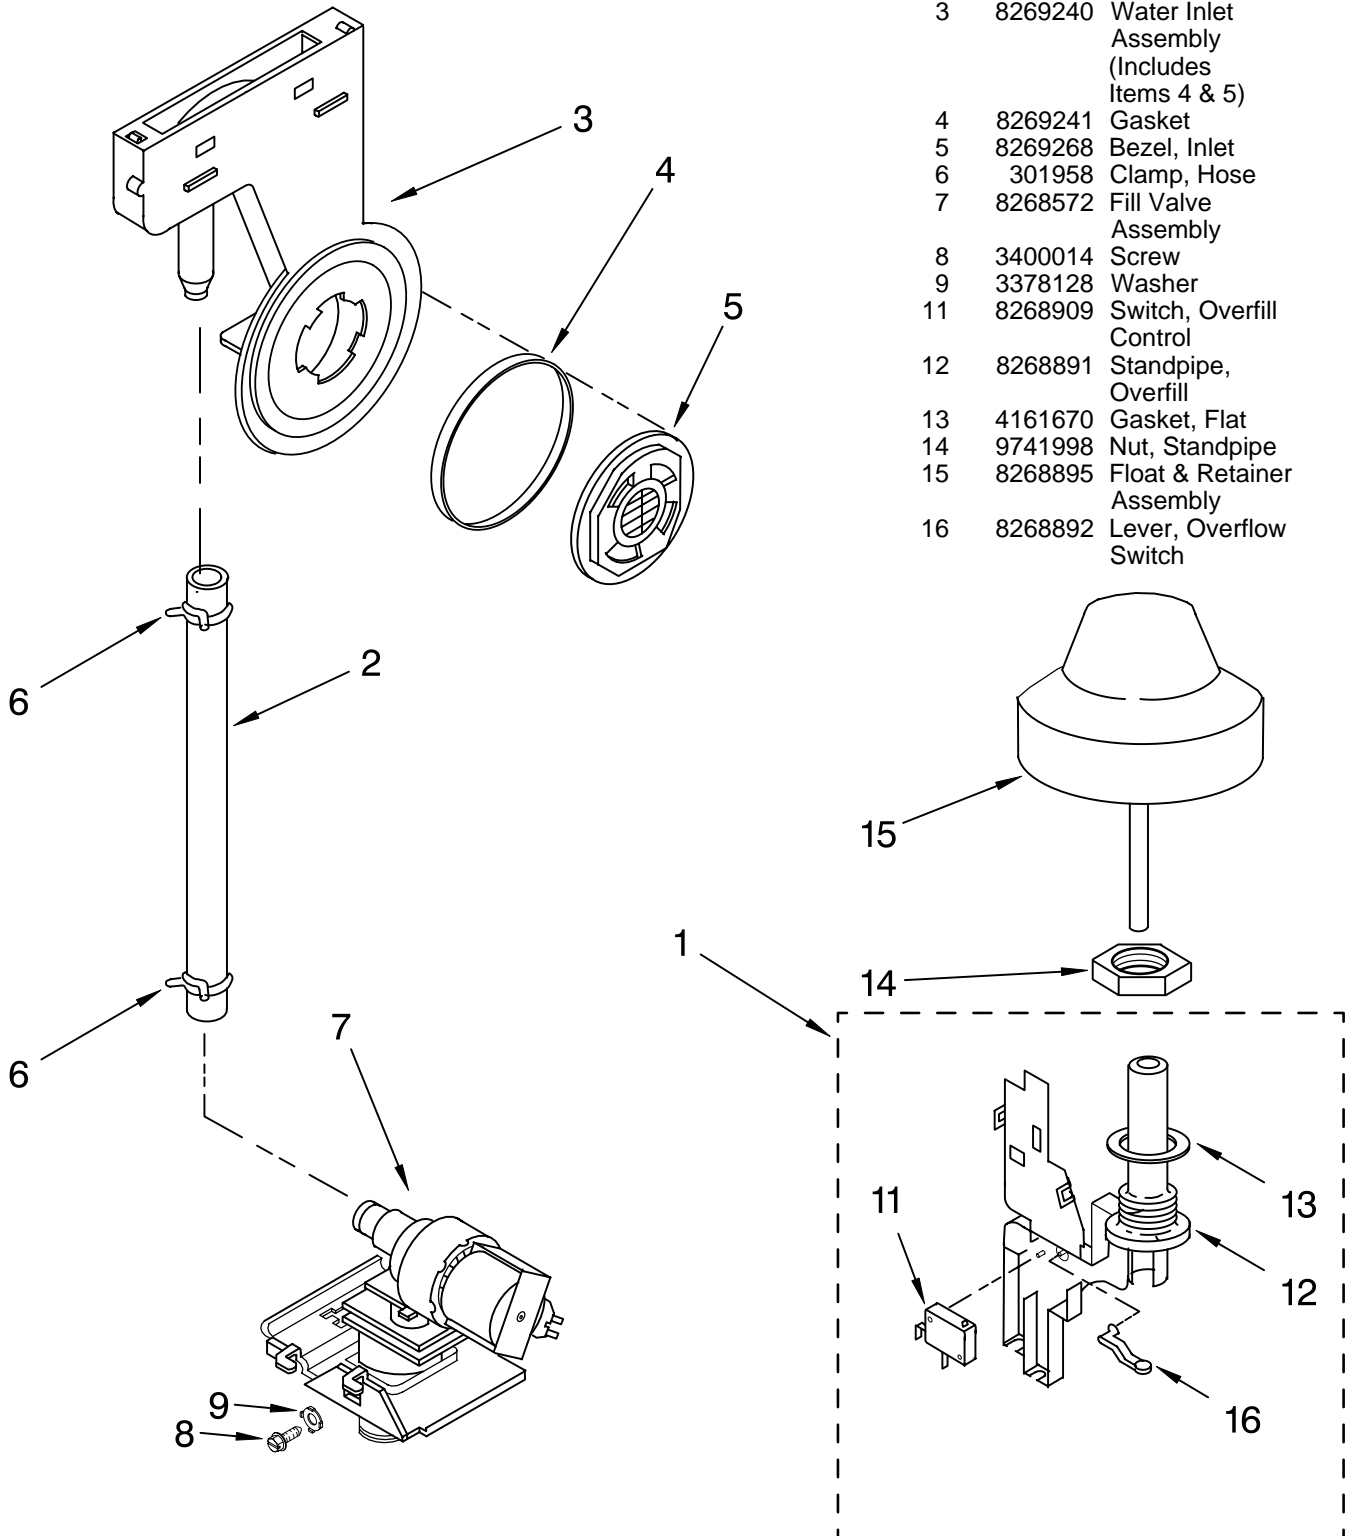

Illus. No.	Part No.	DESCRIPTION
------------	----------	-------------

- | | | |
|----|---------|---|
| 1 | 8268889 | Control, Overfill Assembly |
| 2 | 8269242 | Hose, Inlet |
| 3 | 8269240 | Water Inlet Assembly (Includes Items 4 & 5) |
| 4 | 8269241 | Gasket |
| 5 | 8269268 | Bezel, Inlet |
| 6 | 301958 | Clamp, Hose |
| 7 | 8268572 | Fill Valve Assembly |
| 8 | 3400014 | Screw |
| 9 | 3378128 | Washer |
| 11 | 8268909 | Switch, Overfill Control |
| 12 | 8268891 | Standpipe, Overfill |
| 13 | 4161670 | Gasket, Flat |
| 14 | 9741998 | Nut, Standpipe |
| 15 | 8268895 | Float & Retainer Assembly |
| 16 | 8268892 | Lever, Overflow Switch |