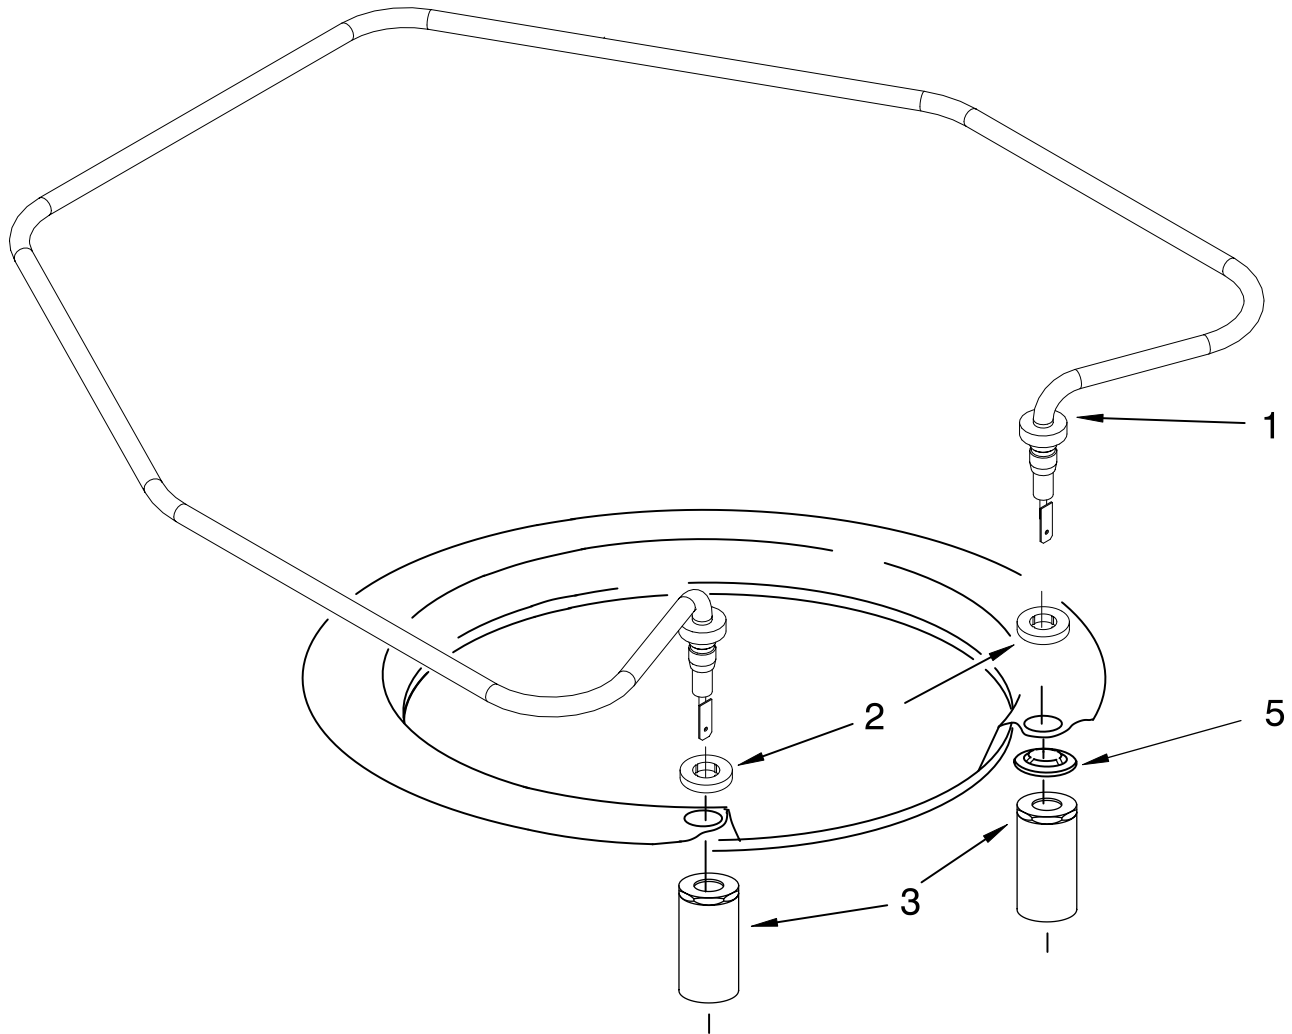

HEATER PARTS

For Models: KUDS01IJBL0, KUDS01IJWH0, KUDS01IJAL0, KUDS01IJBT0, KUDS01IJBS0
(Black) (White) (Almond) (Biscuit) (Stainless)

Illus. No.	Part No.	DESCRIPTION
1	8194200	Heater Element Assembly (Also Includes Item 2 and Electronic Control)
2	717273	Washer, Heater Element
3	8268548	Nut, Heater Element
5	3400931	Retainer, Spring

NOTE: If heater element is removed, it must be replaced.

FOR ORDERING INFORMATION REFER TO PARTS PRICE LIST