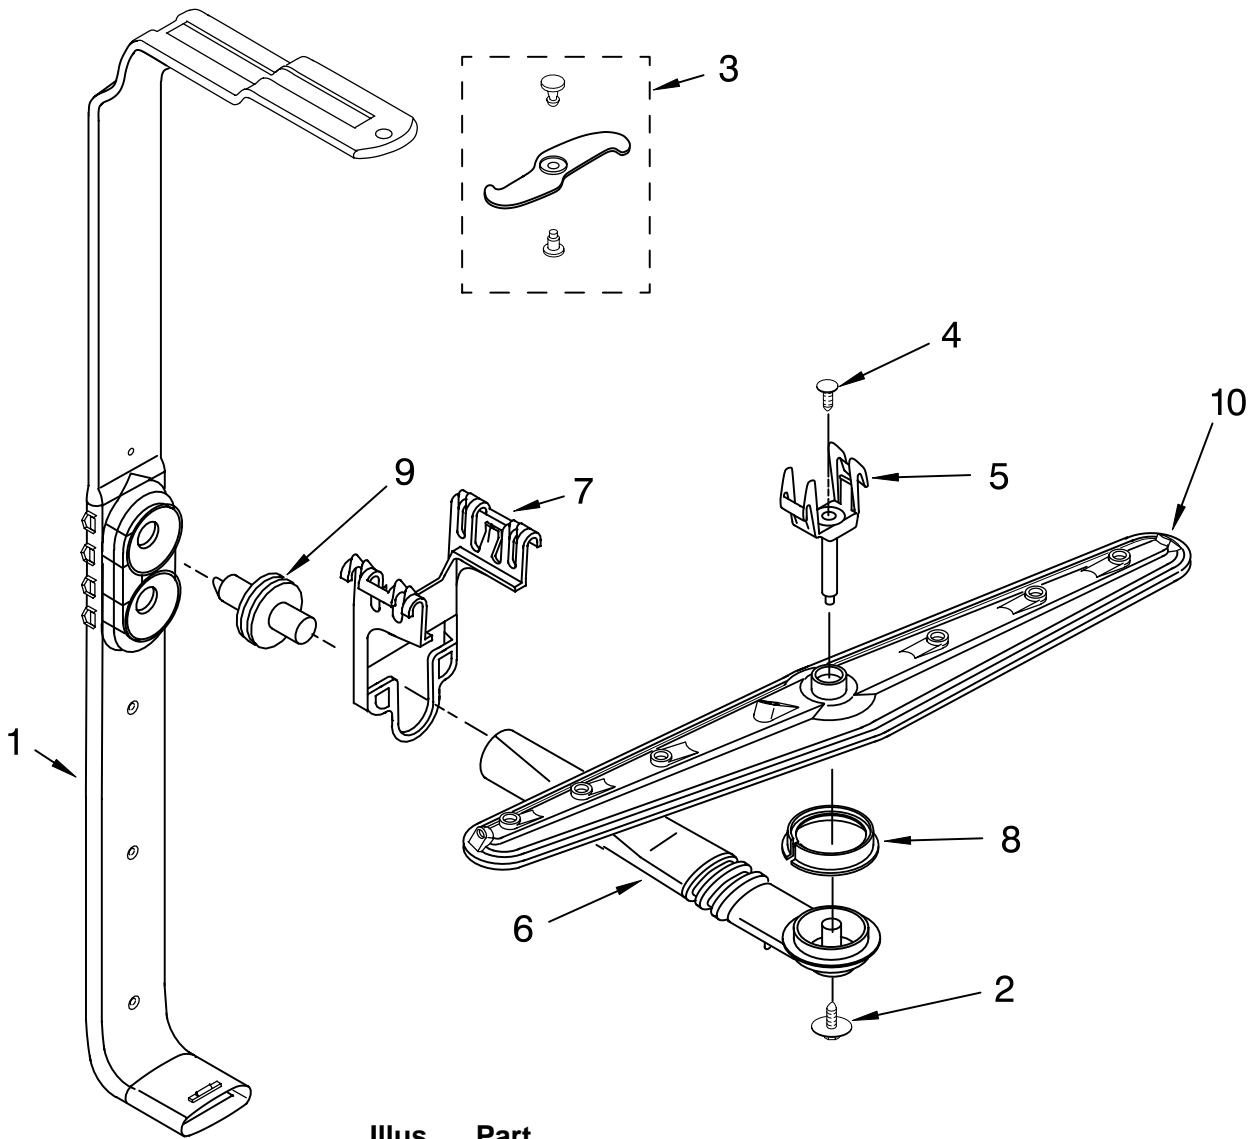

UPPER WASH AND RINSE PARTS

For Models: KUDS01IJBL0, KUDS01IJWH0, KUDS01IJAL0, KUDS01IJBT0, KUDS01IJBS0
(Black) (White) (Almond) (Biscuit) (Stainless)

Illus. No.	Part No.	DESCRIPTION
1	8268359	Feed Tube Assembly (Also Includes Item 3)
2	3400031	Screw
3	8268298	Sprayarm, 3rd Level
4	3400920	Cover, Screw
5	8268354	Mount
6	8268356	Manifold
7	8268349	Hanger
8	8268433	Seal, Sprayarm
9	8268350	Probe, Manifold
10	8268351	Sprayarm

FOR ORDERING INFORMATION REFER TO PARTS PRICE LIST