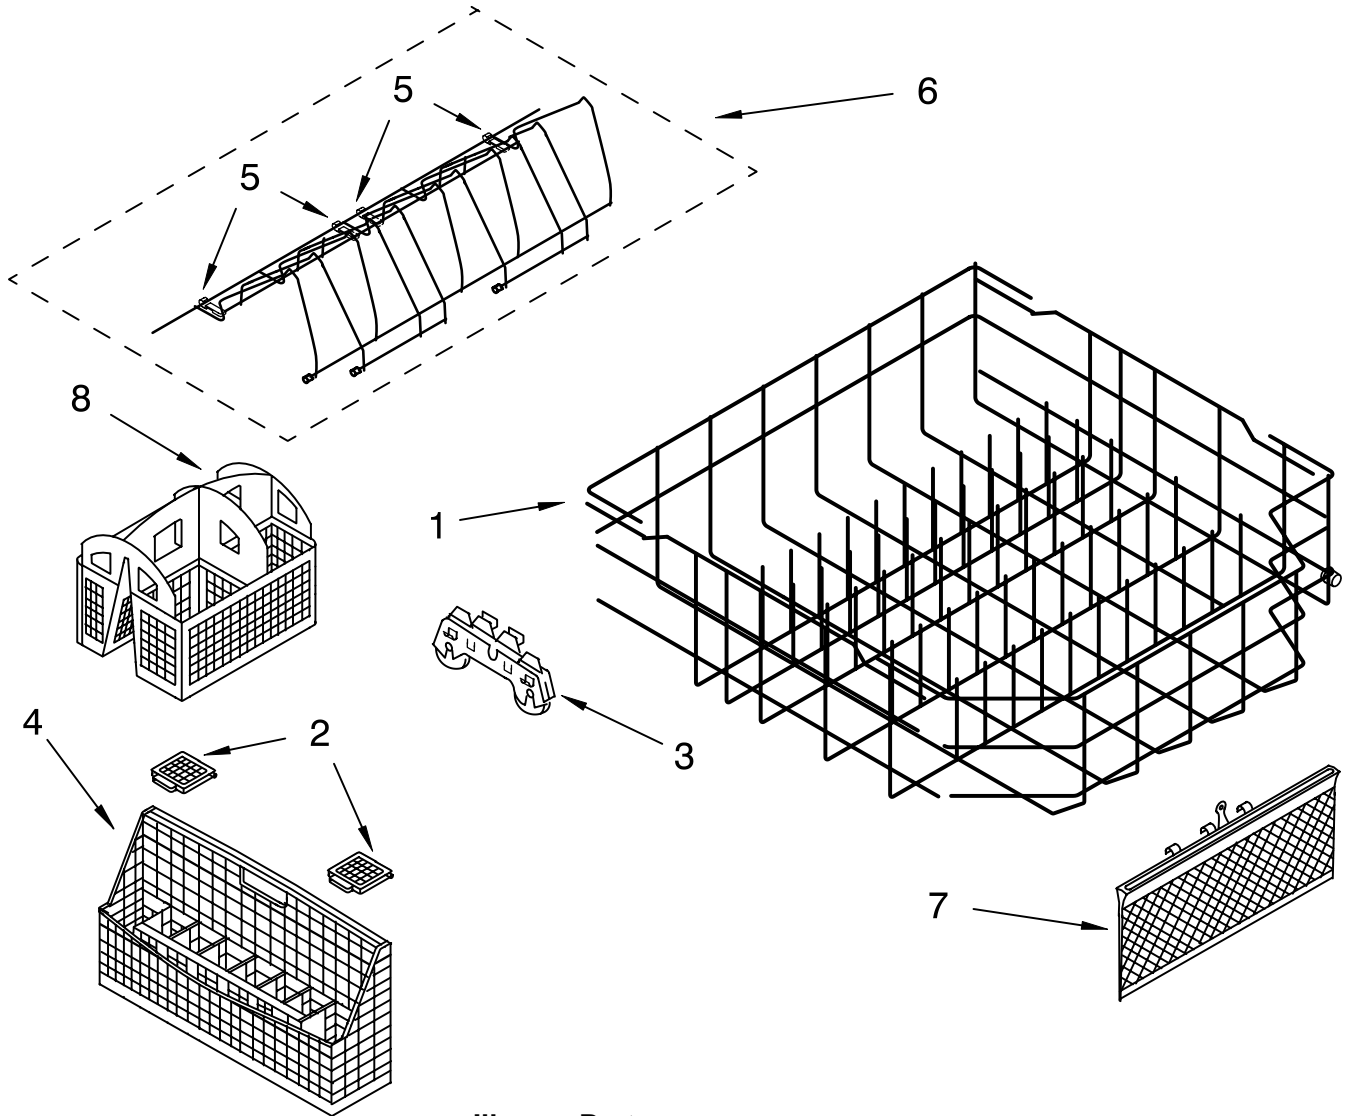

LOWER RACK PARTS

For Models: KUDS01IJBL0, KUDS01IJWH0, KUDS01IJAL0, KUDS01IJBT0, KUDS01IJBS0
(Black) (White) (Almond) (Biscuit) (Stainless)

Illus. No.	Part No.	DESCRIPTION
1	8268805	Lower Rack Assembly (Includes Item 3)
2	8268749	Cover Basket Silverware
3	8268713	Wheel & Transport Assembly
4	8268747	Basket, Silverware
5	8268493	Clip-Base, Plate Holder
6	661641	Holder, Plate
7	8270096	Basket-Small Items
8	8268693	Caddy-Utensil

FOR ORDERING INFORMATION REFER TO PARTS PRICE LIST