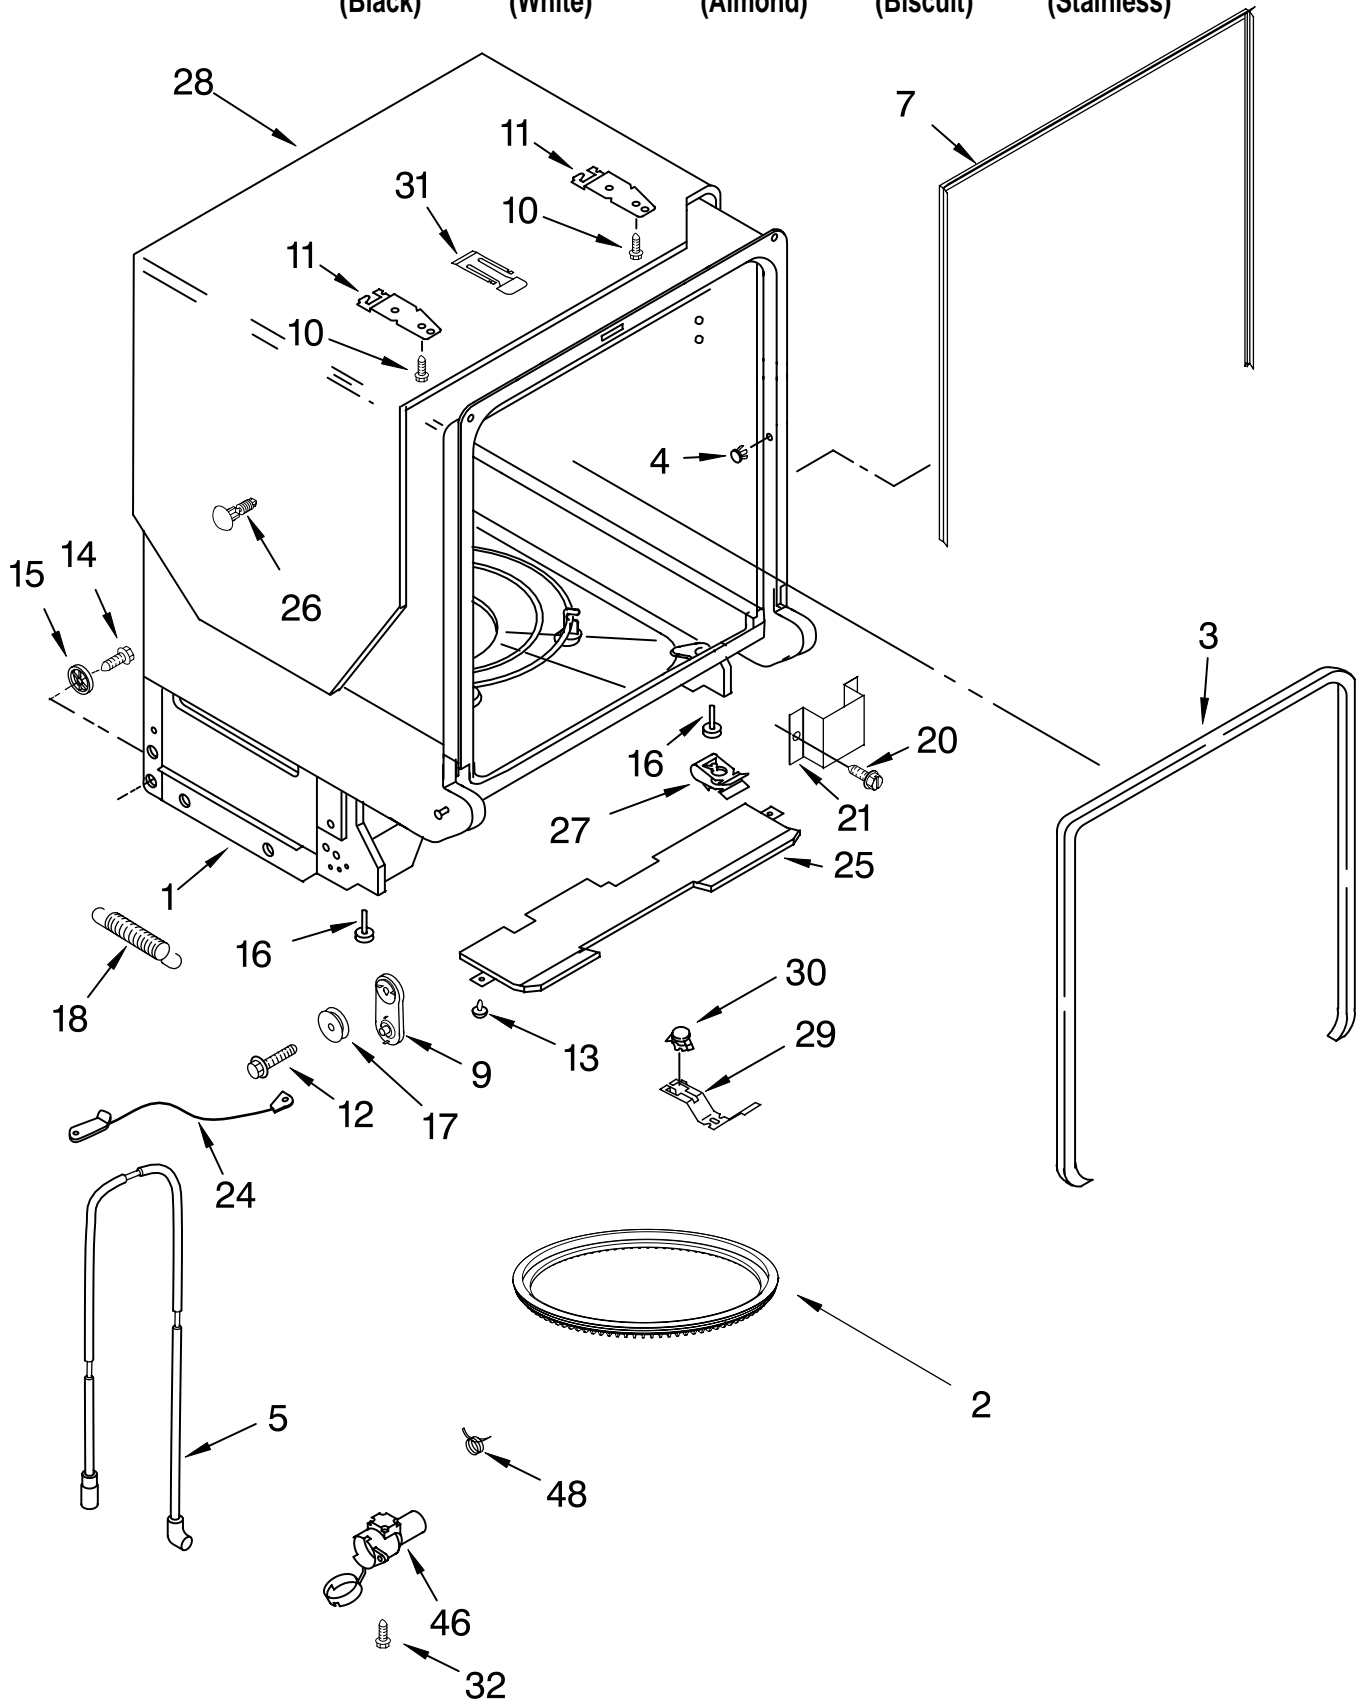

TUB AND FRAME PARTS

For Models: KUDS01IJBL0, KUDS01IJWH0, KUDS01IJAL0, KUDS01IJBT0, KUDS01IJBS0
(Black) (White) (Almond) (Biscuit) (Stainless)

FOR ORDERING INFORMATION REFER TO PARTS PRICE LIST

TUB AND FRAME PARTS

For Models: KUDS01JBL0, KUDS01JWH0, KUDS01JAL0, KUDS01JBT0, KUDS01JBS0
(Black) (White) (Almond) (Biscuit) (Stainless)

Illus. No.	Part No.	DESCRIPTION
1	8269105	Tub Assembly (Also Order Item 2)
2	8268395	Seal, Sump
3	8268888	Door Seal
4	8270119	Plug Tub (2)
5	8269112	Drain Loop With Check Valve
7	8269110	Seal, Cabinet
9	8270021	Mount, Door Balance
10	3367670	Screw
11	8269145	Bracket, Undercounter
12	3400074	Screw (2)
13	3400924	Retainer, Push-in
14	3370389	Screw (2)
15	8268977	Wheel Leg
16	3374849	Leveler, Leg
17	8524474	Wheel, door Balance
18	8270020	Spring, Door Balance
20	3400892	Screw
21	8268991	Cover, Terminal Box
24	8270022	Link, Door Balance
25	8268587	Insulator, Sound
26	304666	Retainer, Push (2)
27	8269016	Clip, Grounding
28	8268585	Shield, Sound Tub
29	9742648	Bracket, Thermostat
30	661566	Thermostat
31	8269111	Strike, Latch
32	9741232	Screw
46	8268477	Switch, Pressure
48	356138	Clamp, Hose (1)

FOR ORDERING INFORMATION REFER TO PARTS PRICE LIST