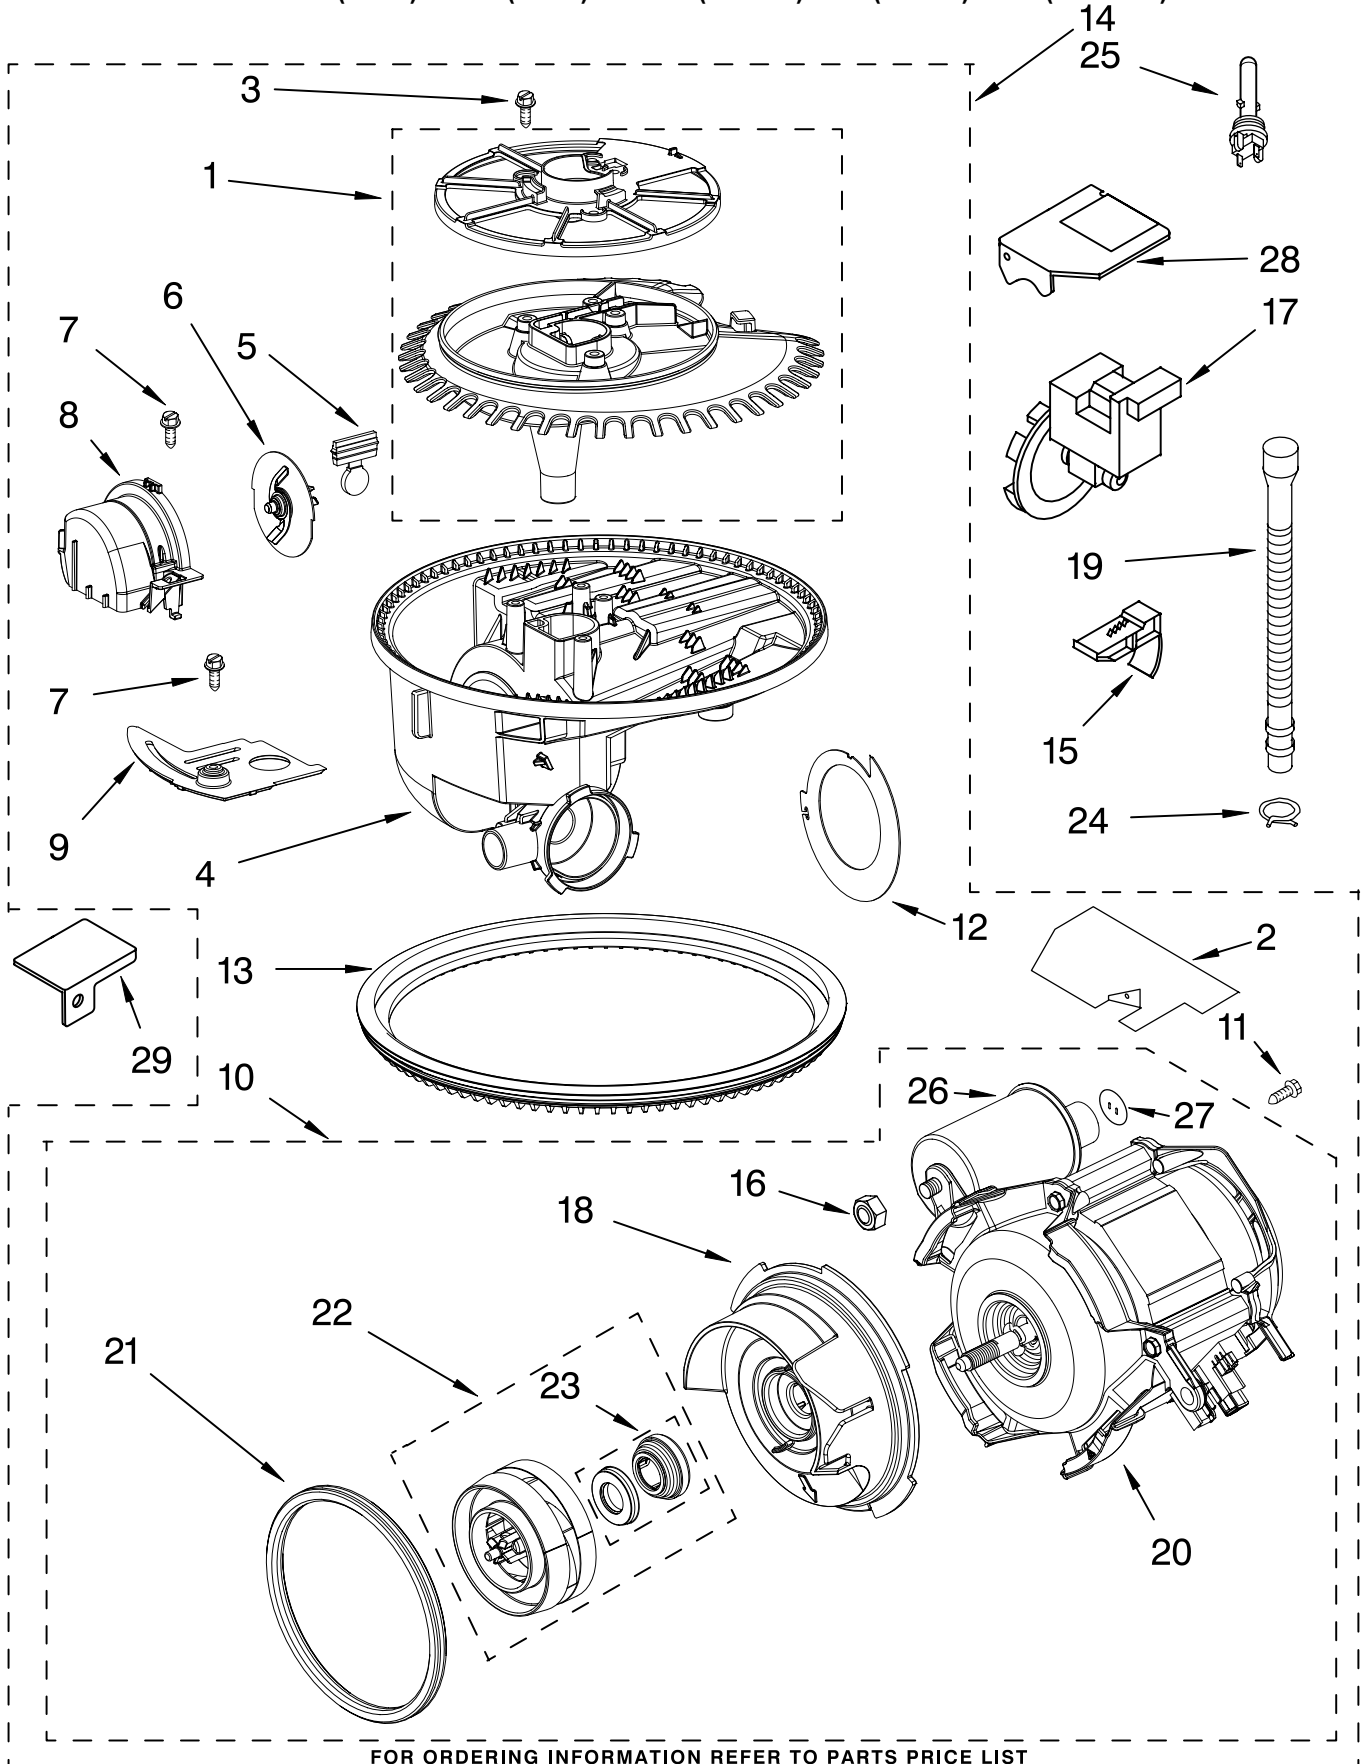

PUMP AND MOTOR PARTS

For Models: KUDS01IJBL0, KUDS01IJWH0, KUDS01IJAL0, KUDS01IJBT0, KUDS01IJBS0
(Black) (White) (Almond) (Biscuit) (Stainless)

FOR ORDERING INFORMATION REFER TO PARTS PRICE LIST

PUMP AND MOTOR PARTS

For Models: KUDS01IJBL0, KUDS01IJWH0, KUDS01IJAL0, KUDS01IJBT0, KUDS01IJBS0
(Black) (White) (Almond) (Biscuit) (Stainless)

Illus. No.	Part No.	DESCRIPTION
1	8268429	Accumulator Assy
2	8268529	Shield, Motor
3	3400069	Screw
4	8268382	Sump
5	8268389	Check Valve, Sump
6	8268383	Chopper Assembly
7	9741232	Screw
8	8268390	Protector, Inlet
9	8268427	Protector, Foreign
10	8268407	Motor Assembly
11	3400217	Screw
12	8268391	Screen, Separation
13	8268395	Seal, Sump
14	8268422	Sump & Motor Assembly
15	8268432	Tab, Sump
16	3400921	Nut
17	8268411	Pump, Drain
18	8268405	Volute, Back (Also Order Item 23)
19	8269144	Hose, Drain
20	8268408	Motor And Capacitor
21	8268397	Seal, Volute
22	8268398	Impeller Kit
23	8268403	Face Seal Assembly
24	356138	Clamp, Hose
25	8269208	Thermister
26	8269507	Capacitor
27	8269512	Shield, Capacitor
28	8269449	Shield, Drain Pump
29	8269501	Shield, Pressure Switch

FOR ORDERING INFORMATION REFER TO PARTS PRICE LIST