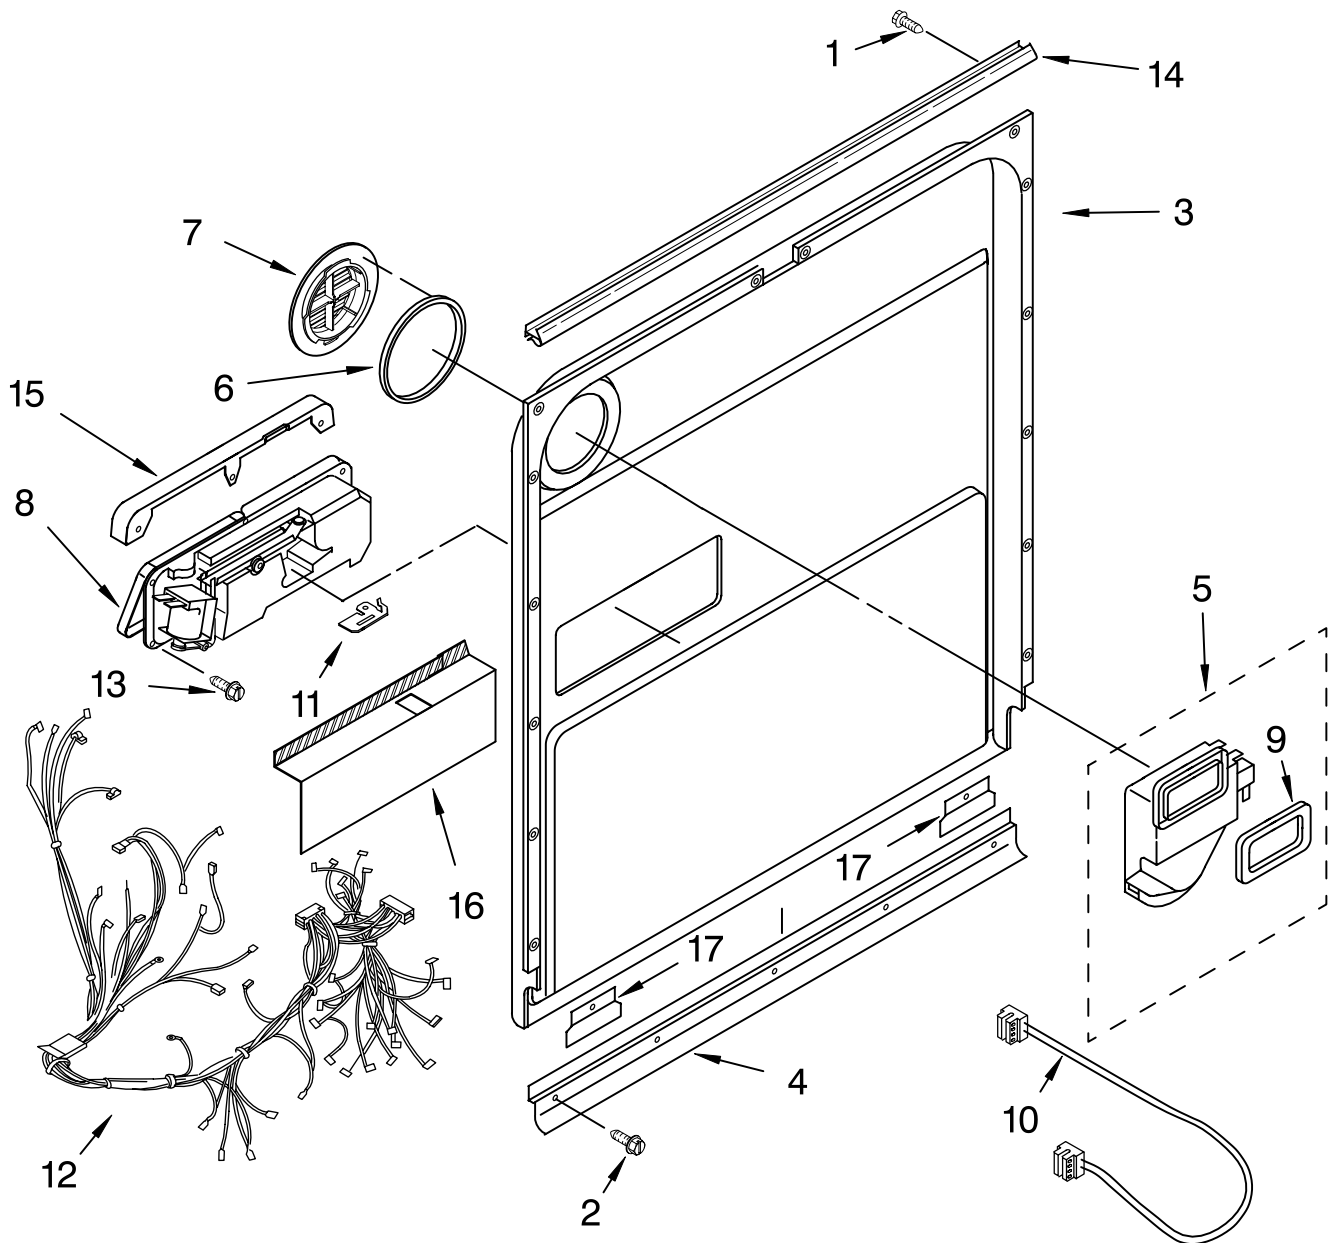

DOOR AND LATCH PARTS

For Models: KUDS01IJBL0, KUDS01IJWH0, KUDS01IJAL0, KUDS01IJBT0, KUDS01IJBS0
(Black) (White) (Almond) (Biscuit) (Stainless)

Illus. No.	Part No.	DESCRIPTION
1	3369051	Screw, Door
2	8281217	Screw
3	8269108	Inner Door Mastic Assembly (Also Order Item 6)
4	8269266	Inlet, Air
5	8269251	Vent Assembly (Also Order Item 6)
6	8269259	Gasket, Vent

Illus. No.	Part No.	DESCRIPTION
7	8269260	Deflector, Vent (Also Order Item 6)
8	8269996	Dispenser, Assembly (Also Order Item 11)
9	8269258	Seal, Front
10	8269190	Dispenser, Wiring Harness
11	8269189	Sensor, Rinse Aid

Illus. No.	Part No.	DESCRIPTION
12	8269191	Wiring Harness Main
13	8281154	Screw (6)
14	8269143	Seal, Console/door
15	8269743	Bracket, Dispenser
16	8268541	Shield, Dispenser
17	8268933	Seal, Splash Guard

FOR ORDERING INFORMATION REFER TO PARTS PRICE LIST