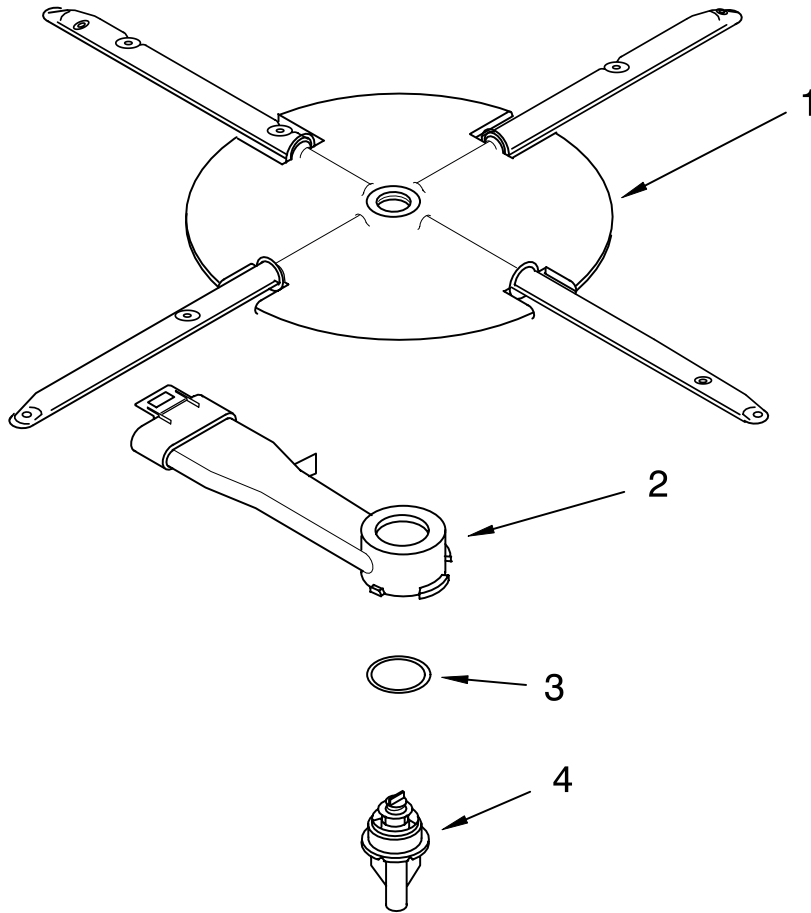

LOWER WASHARM AND STRAINER PARTS

For Models: KUDS01IJBL0, KUDS01IJWH0, KUDS01IJAL0, KUDS01IJBT0, KUDS01IJBS0
(Black) (White) (Almond) (Biscuit) (Stainless)

<u>Illus. No.</u>	<u>Part No.</u>	<u>DESCRIPTION</u>
1	8268300	Wash Arm Assembly
2	8268343	Cap, Internal Rear Feed
3	8268340	Seal, Sprayarm
4	8268342	Hub, Lower Sprayarm

FOR ORDERING INFORMATION REFER TO PARTS PRICE LIST