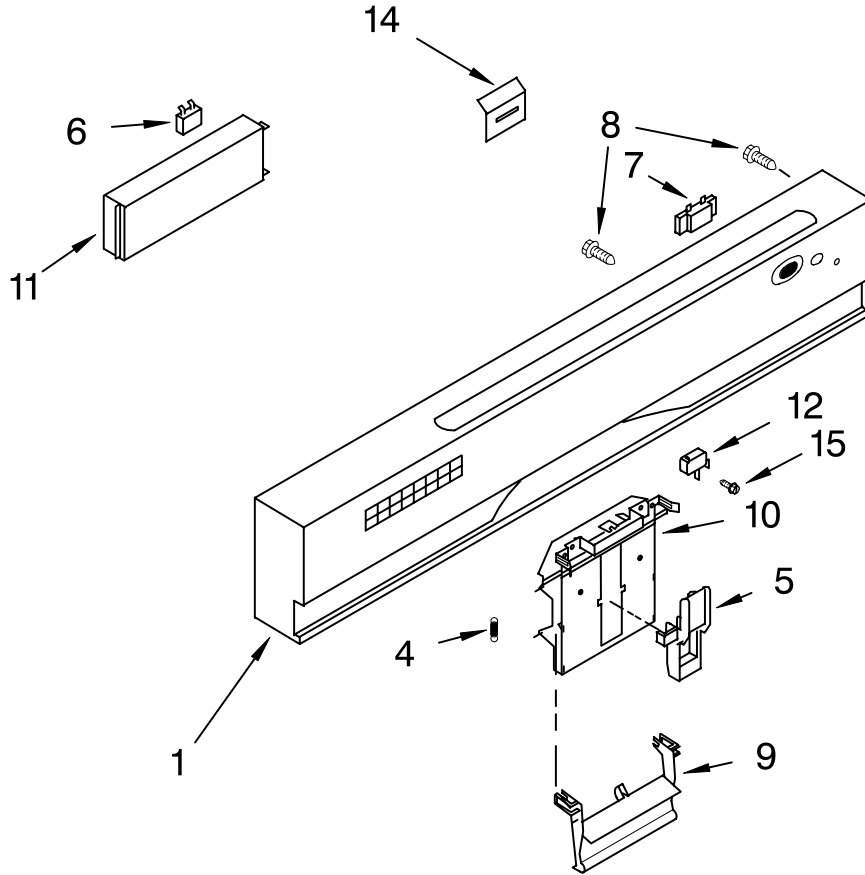

CONTROL PANEL PARTS

For Models: KUDS01IJBL0, KUDS01IJWH0, KUDS01IJAL0, KUDS01IJBT0, KUDS01IJBS0
(Black) (White) (Almond) (Biscuit) (Stainless)

Illus. No.	Part No.	DESCRIPTION
1		Console Asm. includes Active Overlay & Insert
	8269136	Black
	8269138	White
	8269139	Almond
	8269140	Biscuit
4	8268540	Spring, Handle

Illus. No.	Part No.	DESCRIPTION
5	8524471	Actuator, Latch
6	8269213	Fuse, Thermal Electronic
7	8269206	Display, Dual Digit
8	3369051	Screw (6)

Illus. No.	Part No.	DESCRIPTION
9		Handle, Latch
	8269117	Black
	8269167	White
	8269169	Almond
	8269168	Biscuit
10	8524476	Bolt, Latch
11	8528172	Control, Electronic
12	8269209	Switch, Door
14	8268547	Shield
15	3400409	Screw

FOR ORDERING INFORMATION REFER TO PARTS PRICE LIST