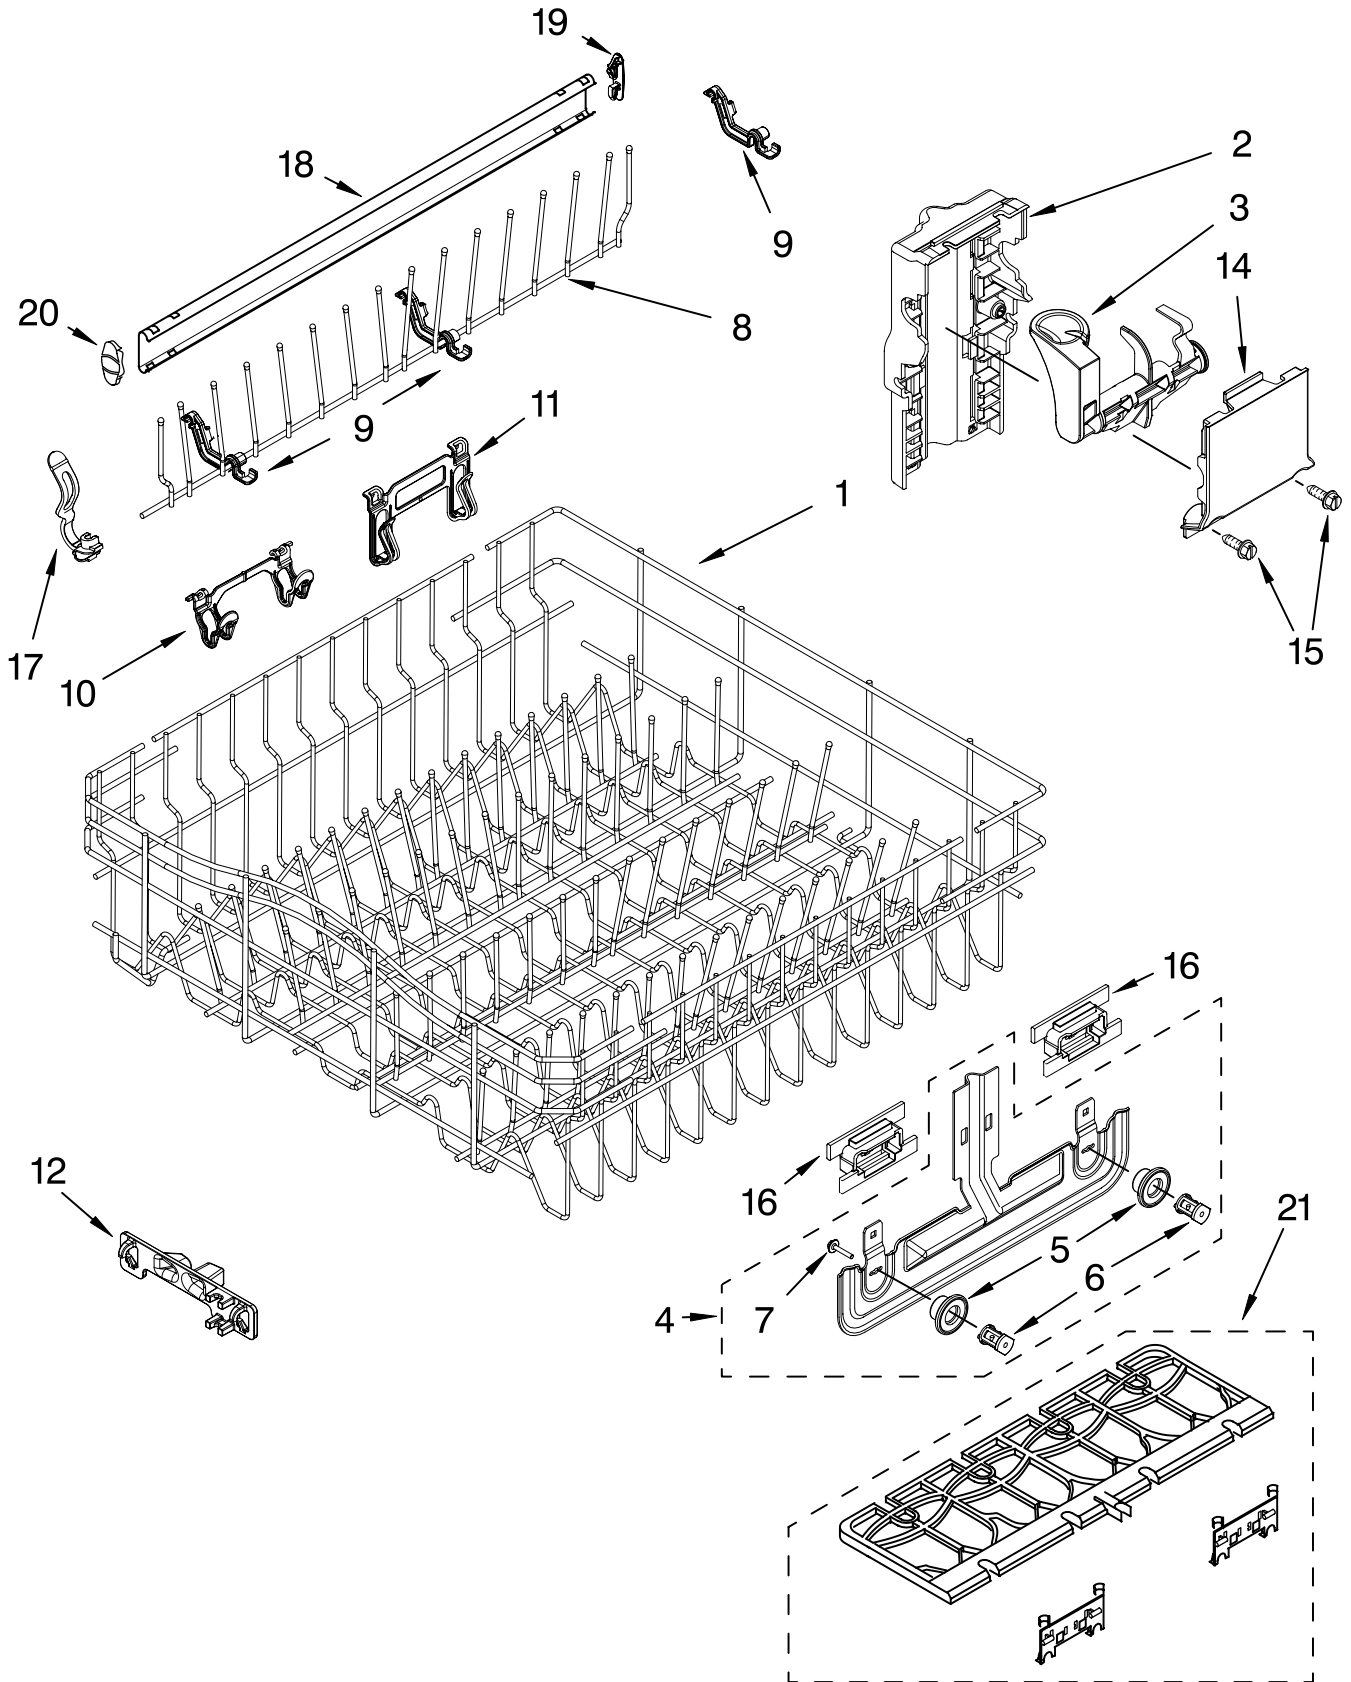

UPPER RACK AND TRACK PARTS

For Models: GU3600XTSB2, GU3600XTSQ2, GU3600XTSY2

(Black)

(White)

(Silver)

FOR ORDERING INFORMATION REFER TO PARTS PRICE LIST

UPPER RACK AND TRACK PARTS

For Models: GU3600XTSB2, GU3600XTSQ2, GU3600XTSY2

(Black)

(White)

(Silver)

Illus. No.	Part No.	DESCRIPTION
1	8539235	Dishrack, Upper
2	8531344	Housing, Adjuster
3		Actuator, Adjuster
	8539122	Right
	8539121	Left
4	8268654	Adjuster, Assembly
5	3385088	Wheel
6	8268703	Axel, Adjuster
7	8281156	Screw
8	9744566	Tine Row
9	8539190	Clip, Pivot
10	8562049	Clip, Side Utensil
11	8562056	Clip, Side (Light Items)
12	8539119	Positioner, Dual
14	8531346	Cover, Adjuster
15	9741232	Screw
16	8268738	Positioner, Arm
17	8539113	Clip, No-Flip
18	3385089	Track, Rack
19	8565925	Stop, Track
20	8562015	Stop, Track (Removeable)
21	W10082810	Cupshelf, Assembly

FOR ORDERING INFORMATION REFER TO PARTS PRICE LIST