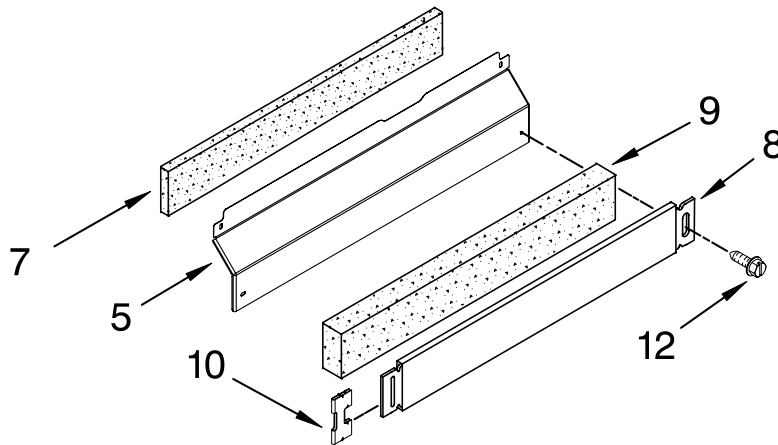

DOOR AND PANEL PARTS

For Models: GU3600XTSB2, GU3600XTSQ2, GU3600XTSY2
(Black) (White) (Silver)

UNDERCOUNTER
DISHWASHER

Illus. No.	Part No.	DESCRIPTION
1	W10021230	Literature Parts Instructions, Installation
	W10102695	Energy Guide
	8575899	Guide, Use & Care
	W10082651	Tech Sheet English/French
2		Arm, Hinge
	8534854	Left
	8534853	Right
3	8268983	Stiffener, Door
4		Panel Front
	8537066	Black
	8537067	White
	8537069	Stainless
5		Access Panel
	8558256	Black
	8558257	White
6	8542577	Insulation, Door
7	W10073540	Insulation, Access Panel
8		Toe Panel
	8558252	Black
	8558253	White
9	W10073550	Insulation, Toe Panel
10	8269016	Clip, Grounding
12		Screw
	302868	Black
	3400836	White
13	304392	Screw
15	3400071	Screw