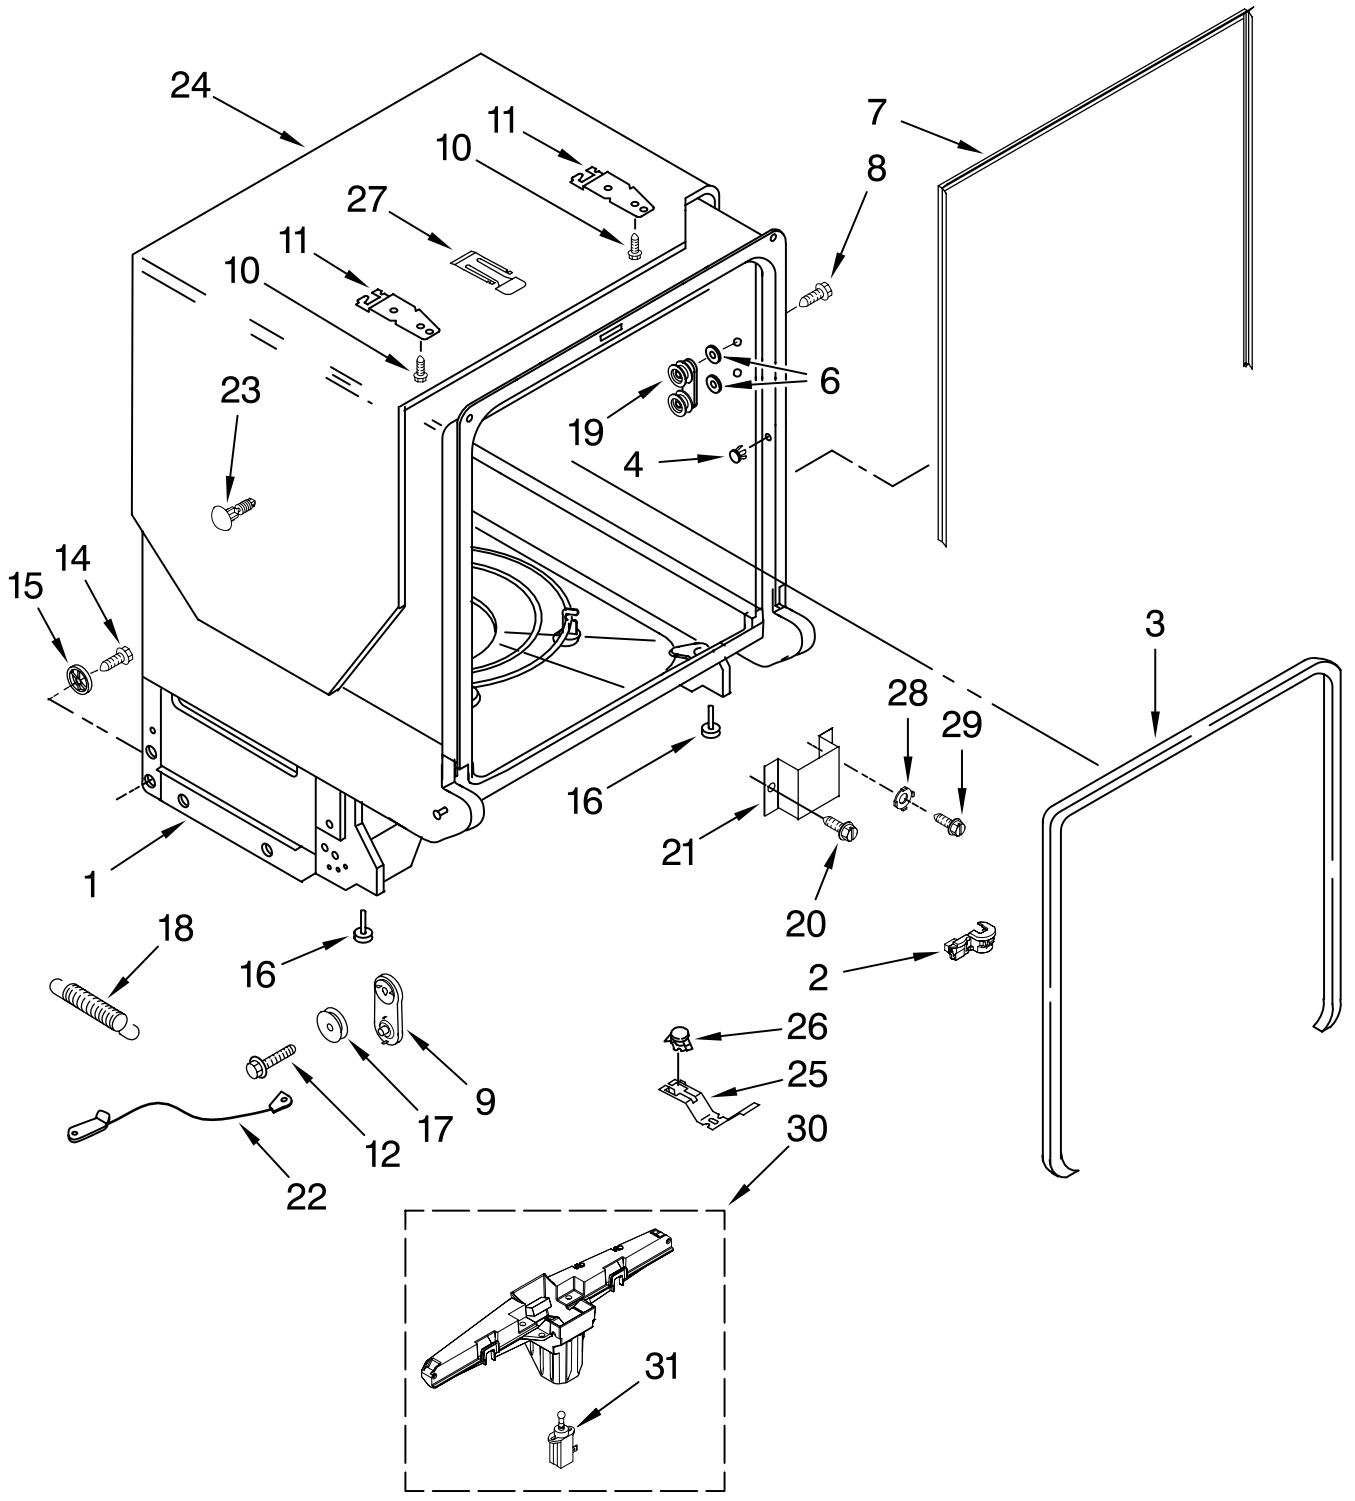

TUB AND FRAME PARTS

For Models: GU3600XTSB2, GU3600XTSQ2, GU3600XTSY2
(Black)   (White)   (Silver)

FOR ORDERING INFORMATION REFER TO PARTS PRICE LIST

TUB AND FRAME PARTS

For Models: GU3600XTSB2, GU3600XTSQ2, GU3600XTSY2
(Black)   (White)   (Silver)

Illus. No.	Part No.	DESCRIPTION
1	W10084283	Tub Assembly
2	8573061	Strain Relief
3	W10112096	Door Seal
4	8270119	Plug Tub
6	9743002	Gasket, Bracket Mounting
7	8269110	Seal, Cabinet
8	3400072	Screw
9	8270021	Mount, Door Balance
10	3367670	Screw
11	8269145	Bracket, Undercounter
12	3400074	Screw
14	3370389	Screw
15	8268977	Wheel Leg
16	8524584	Leveler, Leg
17	8524474	Wheel, door Balance
18	8270020	Spring, Door Balance
19	8270019	Wheel & Mount Assembly (Also Order Item 6)
20	3400892	Screw
21	8268991	Cover, Terminal Box
22	8535568	Link, Door Balance
23	304666	Retainer, Push
24	8573239	Shield, Sound Tub
25	9742648	Bracket, Thermostat
26	661566	Thermostat
27	8580309	Strike, Latch
28	3378128	Washer, Pronged
29	3400014	Screw
30	8572661	Actuator, Turbo Wash
31	W10082769	Motor, Wax

FOR ORDERING INFORMATION REFER TO PARTS PRICE LIST