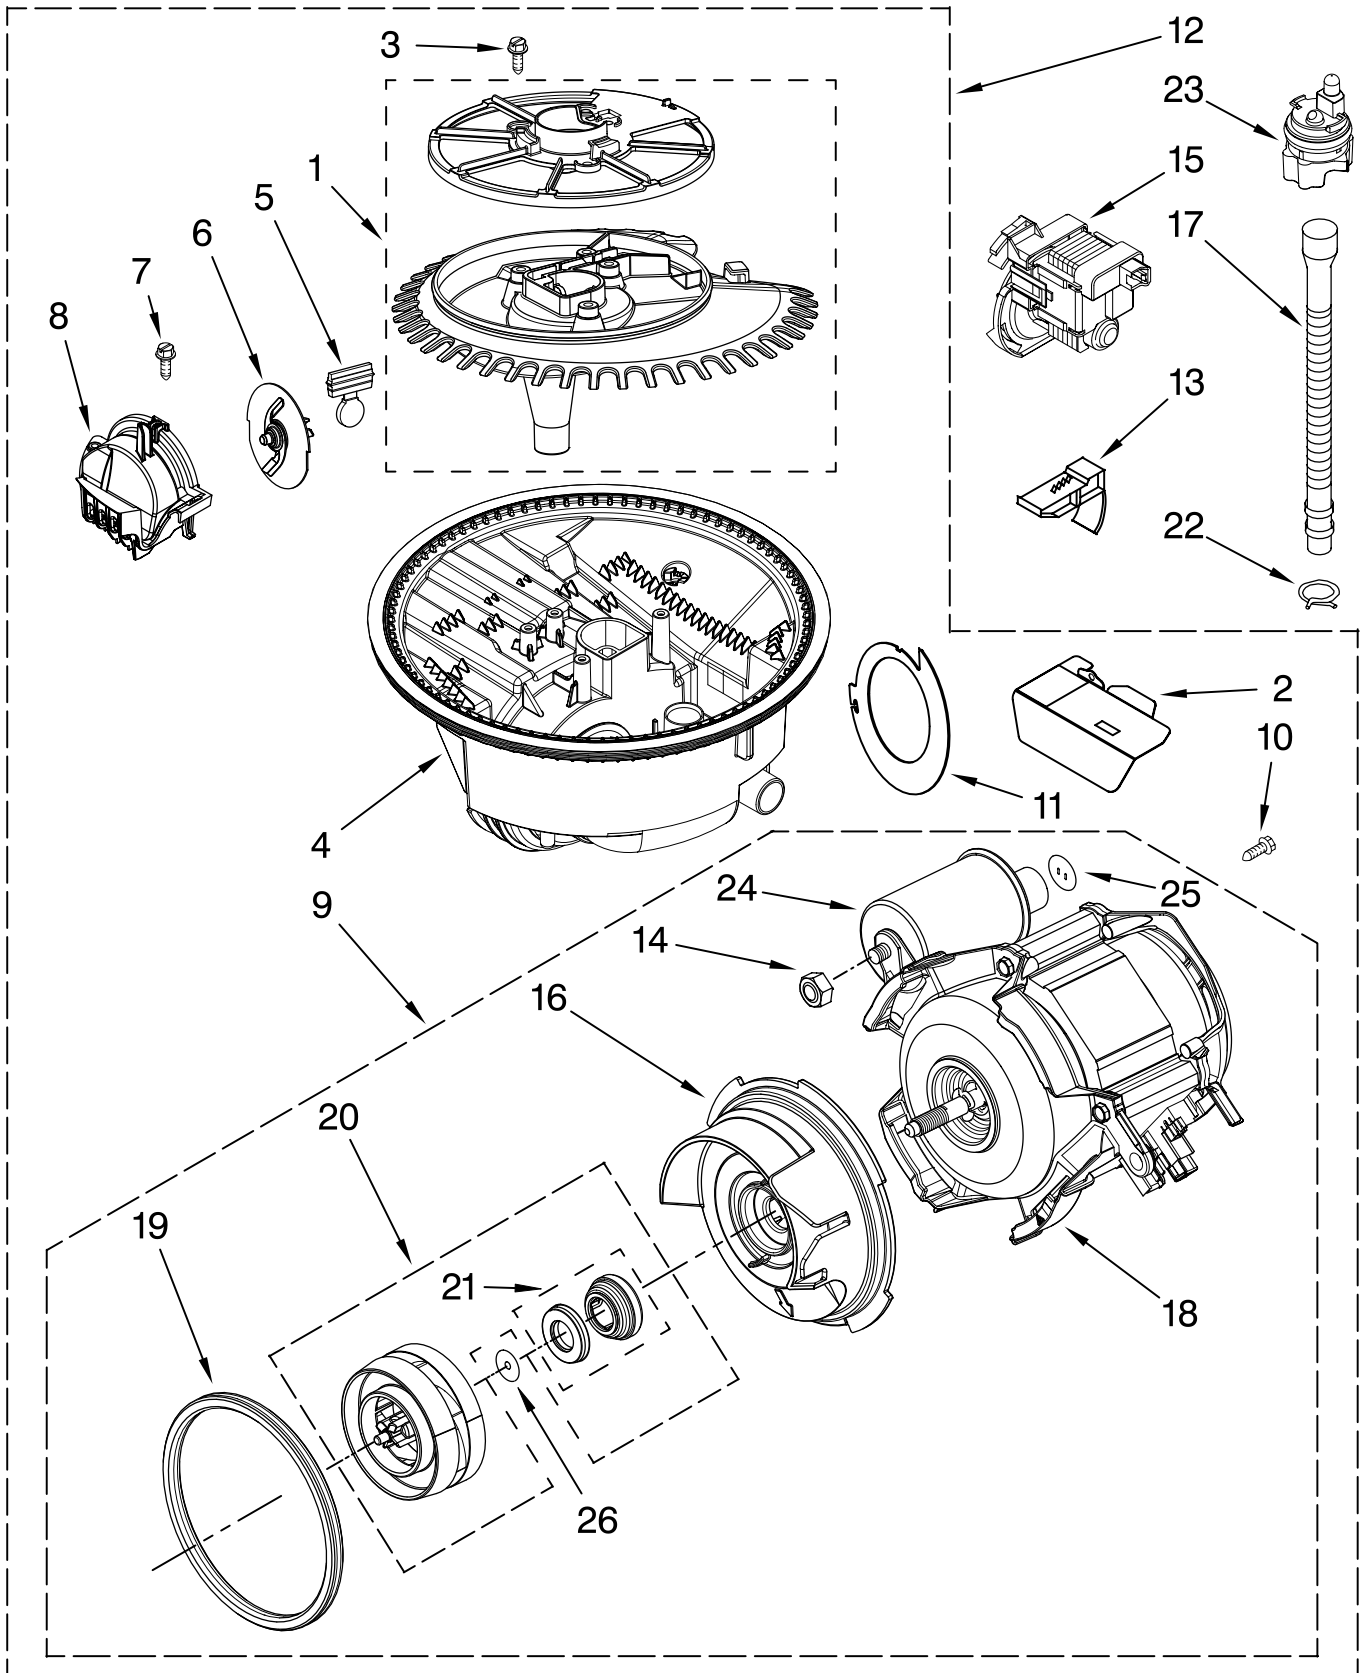

PUMP AND MOTOR PARTS

For Models: GU3600XTSB2, GU3600XTSQ2, GU3600XTSY2
(Black) (White) (Silver)

FOR ORDERING INFORMATION REFER TO PARTS PRICE LIST

PUMP AND MOTOR PARTS

For Models: GU3600XTSB2, GU3600XTSQ2, GU3600XTSY2
(Black) (White) (Silver)

<u>Illus. No.</u>	<u>Part No.</u>	<u>DESCRIPTION</u>
1	8534952	Accumulator Assy
2	8283527	Shield, Motor
3	3400069	Screw
4	8572618	Sump with seal
5	8268375	Check Valve, Sump
6	8268383	Chopper Assembly
7	9741232	Screw
8	8531857	Protector, Inlet
9	8534942	Motor Assembly
10	3400217	Screw
11	8268391	Screen, Separation
12	8572615	Sump & Motor Assembly
13	8269524	Tab, Sump
14	8533949	Nut
15	661662	Pump, Drain
16	8531019	Volute, Back (Also Order Items 21 & 26)
17	8269144	Hose, Drain
18	8534941	Motor
19	8268397	Seal, Volute
20	8531017	Impeller Kit (Also Order Item 26)
21	8268403	Face Seal Assembly (Also Order Item 26)
22	356138	Clamp, Hose
23	W10082647	Optical Water Indicator
24	8269507	Capacitor
25	8534946	Shield, Capacitor
26	8531018	Washer

FOR ORDERING INFORMATION REFER TO PARTS PRICE LIST