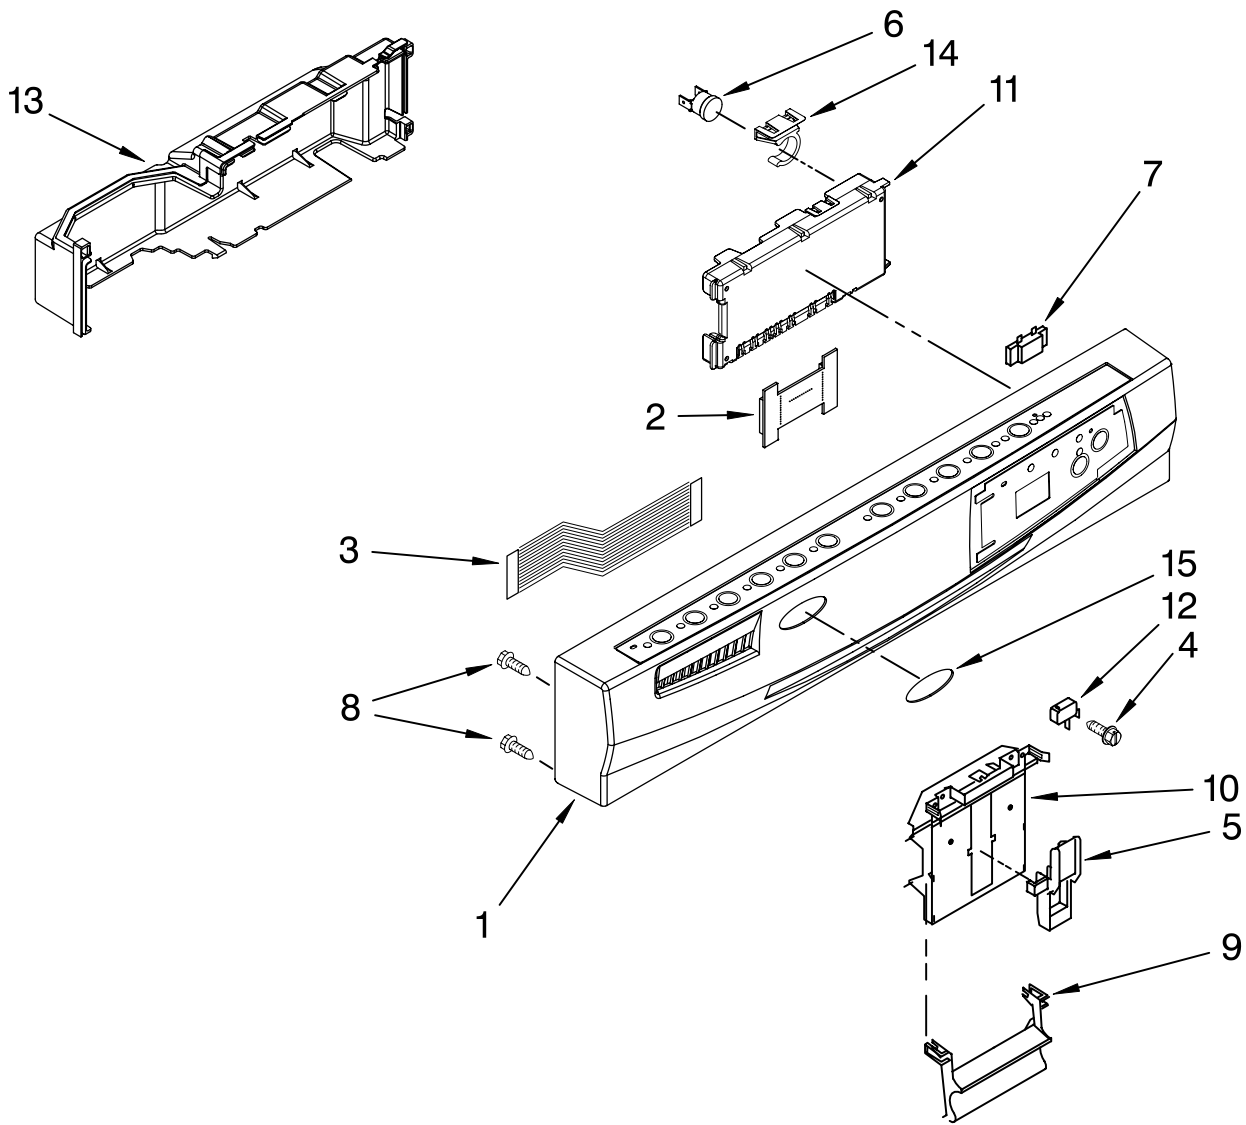

CONTROL PANEL PARTS

For Models: GU3600XTSB2, GU3600XTSQ2, GU3600XTSY2
(Black) (White) (Silver)

Illus. No.	Part No.	DESCRIPTION
1		Console Asm. (Includes Active Overlay & Insert)
	W10102481	Black
	W10102482	White
	W10102483	Silver
2	8535571	Board, Interconnect
3	8535412	Cable, Ribbon

Illus. No.	Part No.	DESCRIPTION
4	3400412	Screw
5	8524471	Actuator, Latch
6	661663	Fuse, Thermal Electronic
7	8269206	Display, Dual Digit
8	3369051	Screw (6)
9	8575331	Black
	8575332	White
	8575334	Grey

Illus. No.	Part No.	DESCRIPTION
10	8524476	Bolt, Latch
11	W10084141	Control, Electronic
12	8269209	Switch, Door
13	W10082957	Cover, Control Shield
14	8546546	Clip, BI-Metal
15	9757613	Nameplate

FOR ORDERING INFORMATION REFER TO PARTS PRICE LIST