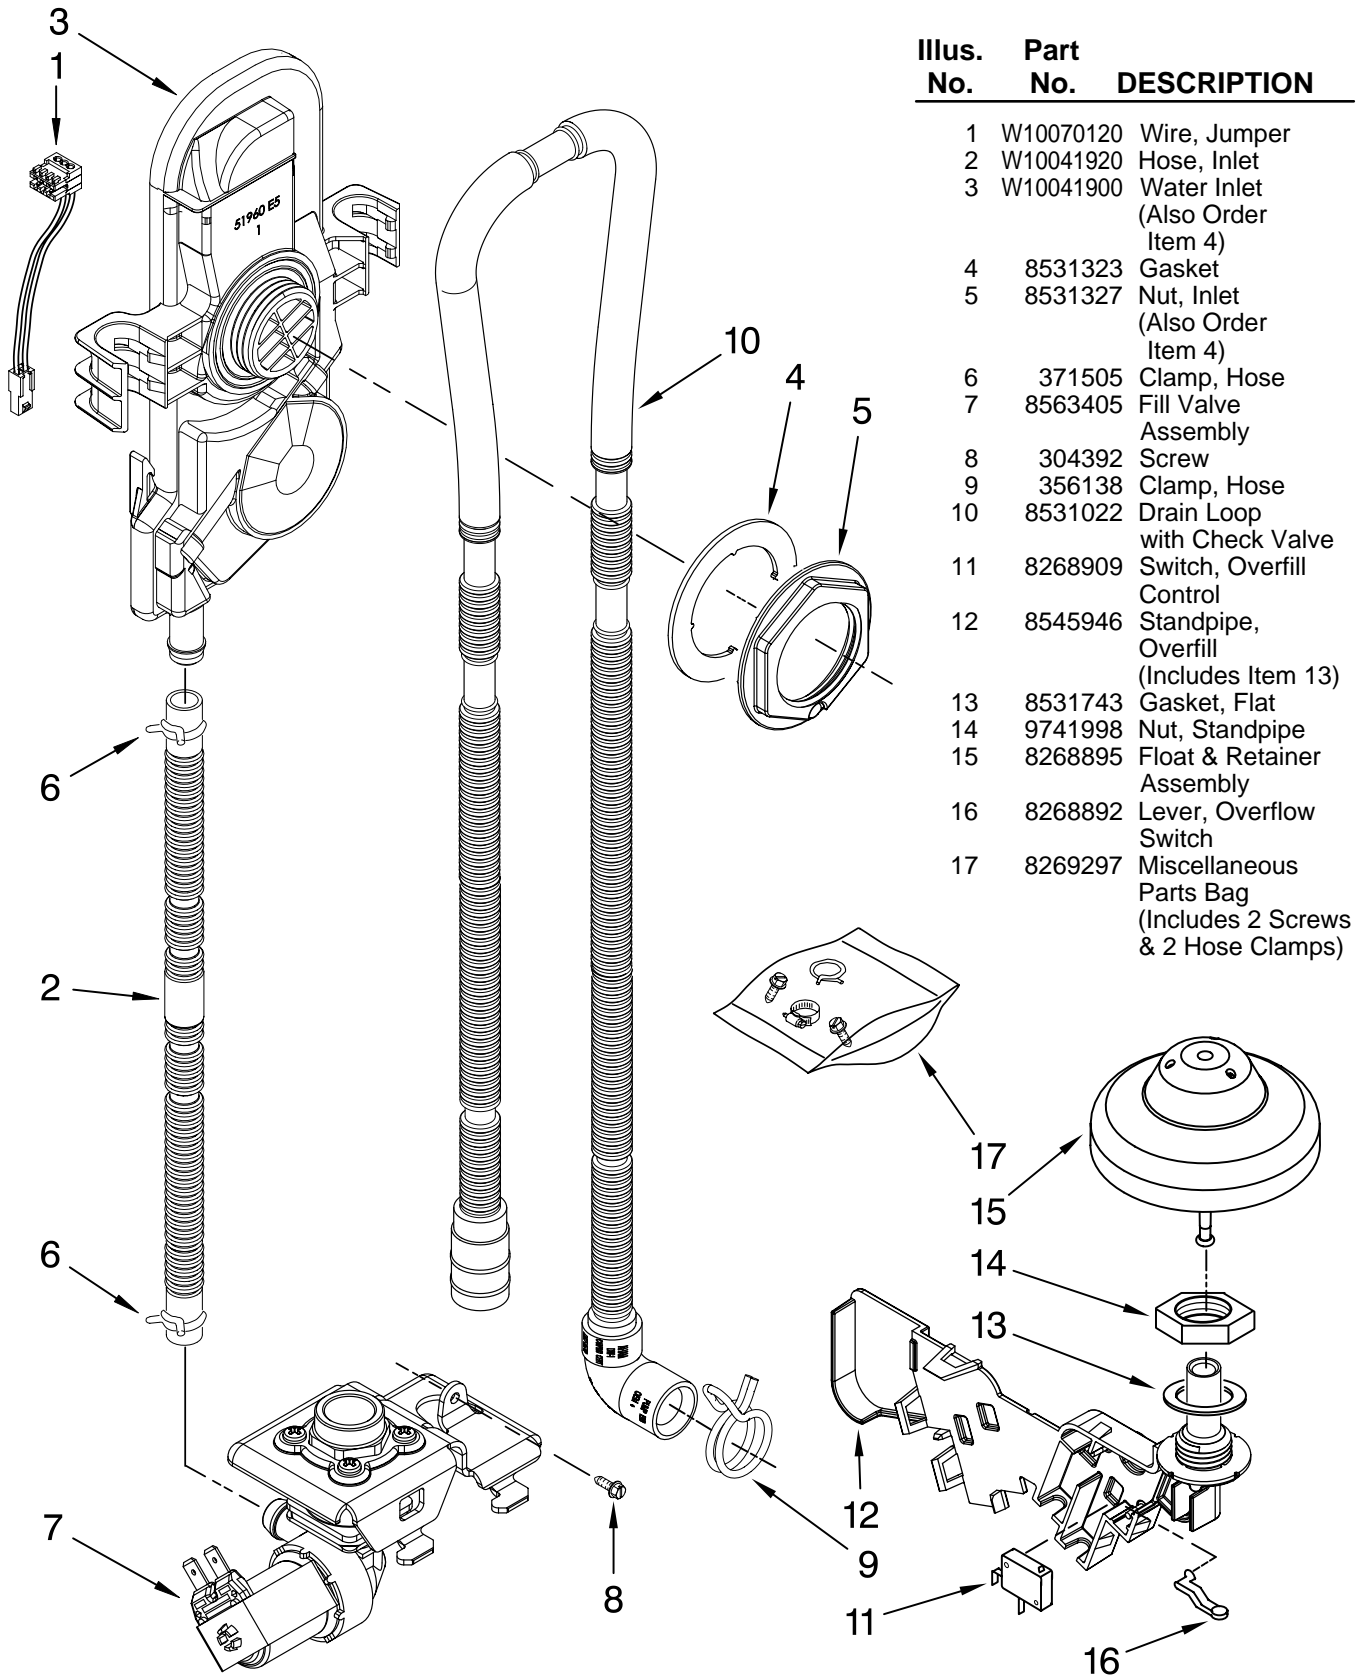

Illus. No.	Part No.	DESCRIPTION
1	W10070120	Wire, Jumper
2	W10041920	Hose, Inlet
3	W10041900	Water Inlet (Also Order Item 4)
4	8531323	Gasket
5	8531327	Nut, Inlet (Also Order Item 4)
6	371505	Clamp, Hose
7	8563405	Fill Valve Assembly
8	304392	Screw
9	356138	Clamp, Hose
10	8531022	Drain Loop with Check Valve
11	8268909	Switch, Overflow Control
12	8545946	Standpipe, Overflow (Includes Item 13)
13	8531743	Gasket, Flat
14	9741998	Nut, Standpipe
15	8268895	Float & Retainer Assembly
16	8268892	Lever, Overflow Switch
17	8269297	Miscellaneous Parts Bag (Includes 2 Screws & 2 Hose Clamps)