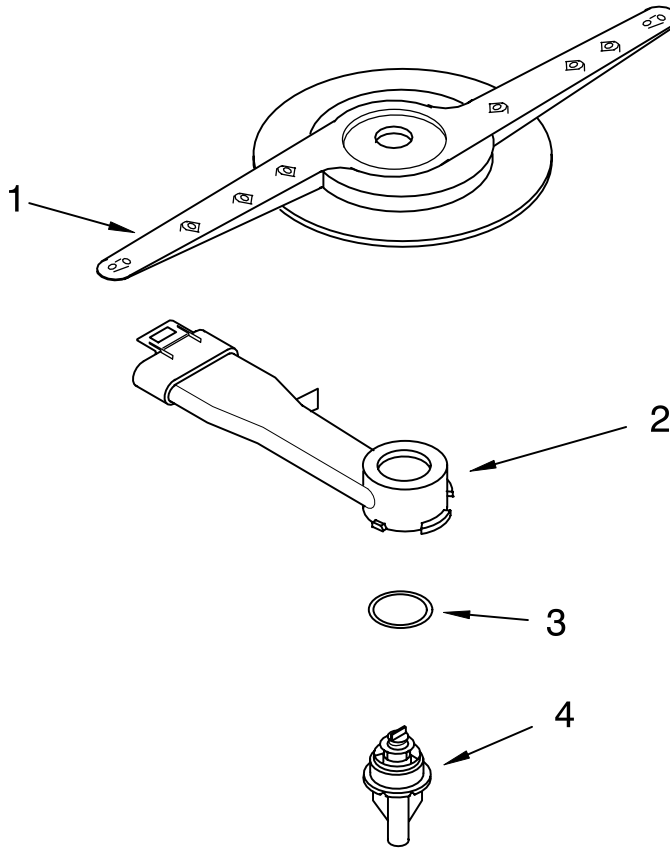

LOWER WASHARM PARTS

For Models: GU3600XTSB2, GU3600XTSQ2, GU3600XTSY2
(Black) (White) (Silver)

Illus. No.	Part No.	DESCRIPTION
1	8268333	Wash Arm Assembly
2	8268343	Cap, Internal Rear Feed
3	8268340	Seal, Sprayarm
4	8268342	Support, Lower Sprayarm

FOR ORDERING INFORMATION REFER TO PARTS PRICE LIST