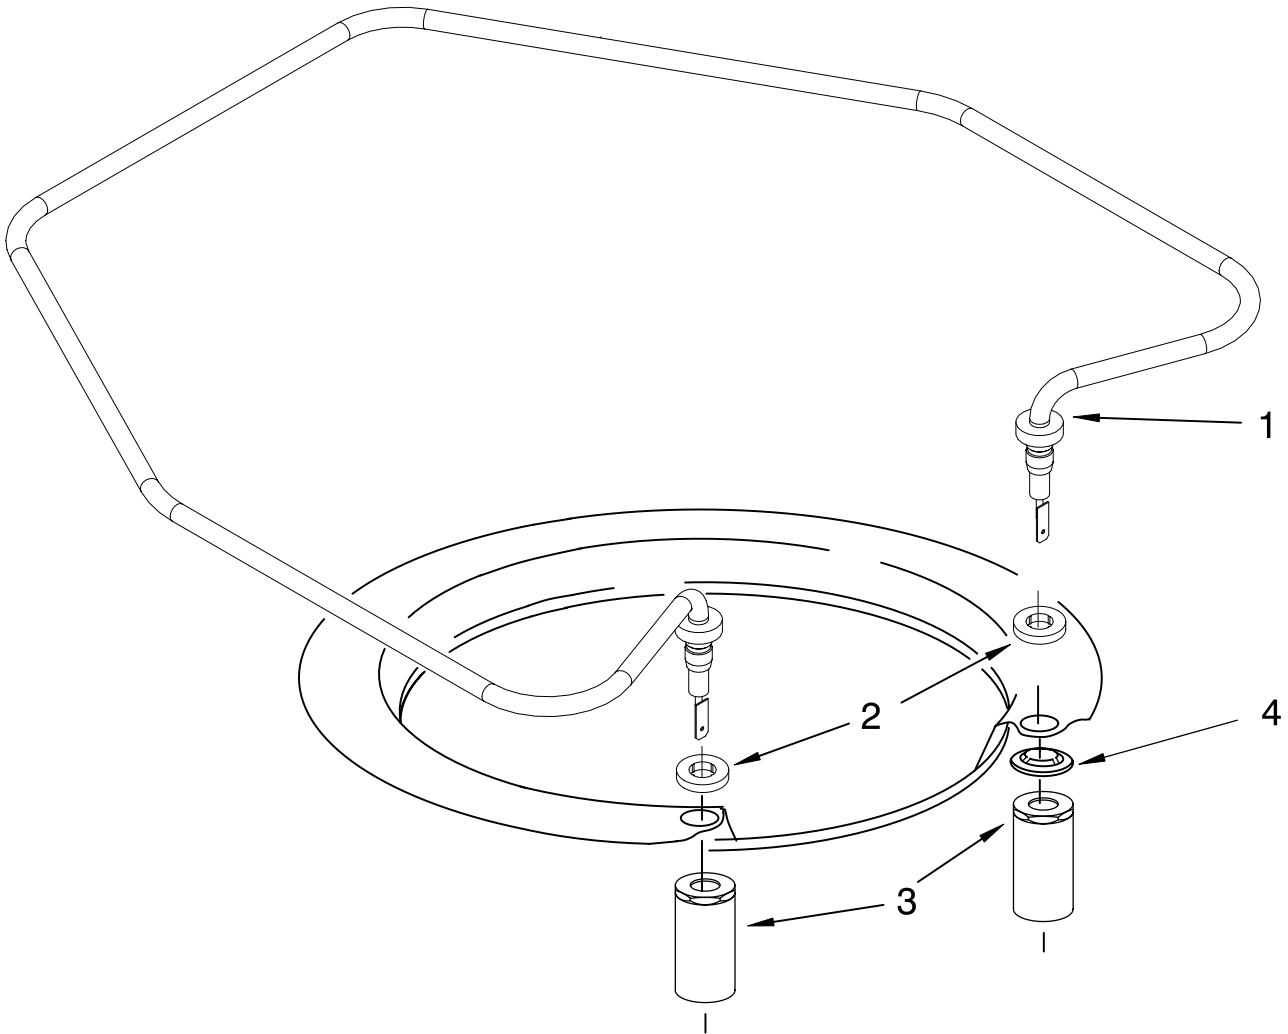

HEATER PARTS

For Models: GU3600XTSB2, GU3600XTSQ2, GU3600XTSY2
(Black) (White) (Silver)

Illus. No.	Part No.	DESCRIPTION
1	8537057	Heater Element Assembly (Also Includes Item 2)
2	717273	Washer, Heater Element
3	8268548	Nut, Heater Element
4	3400931	Speed Nut

NOTE: If heater element is removed, it must be replaced.

FOR ORDERING INFORMATION REFER TO PARTS PRICE LIST