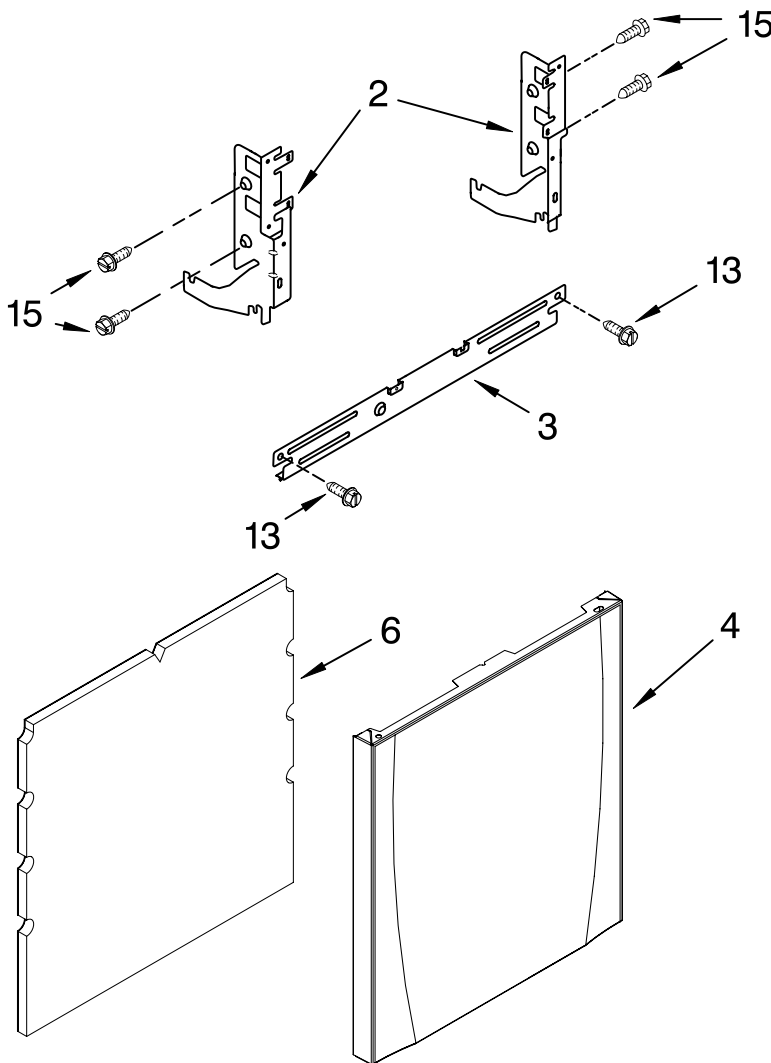

DOOR AND PANEL PARTS

For Models: GU3600XTSB2, GU3600XTSQ2, GU3600XTSY2
(Black) (White) (Silver)

UNDERCOUNTER
DISHWASHER

Illus. No.	Part No.	DESCRIPTION
1	W10021230	Literature Parts Instructions, Installation
	W10102695	Energy Guide
	8575899	Guide, Use & Care
	W10082651	Tech Sheet English/French
2		Arm, Hinge
	8534854	Left
	8534853	Right
3	8268983	Stiffener, Door
4		Panel Front
	8537066	Black
	8537067	White
	8537069	Stainless
5		Access Panel
	8558256	Black
	8558257	White
6	8542577	Insulation, Door
7	W10073540	Insulation, Access Panel
8		Toe Panel
	8558252	Black
	8558253	White
9	W10073550	Insulation, Toe Panel
10	8269016	Clip, Grounding
12		Screw
	302868	Black
	3400836	White
13	304392	Screw
15	3400071	Screw