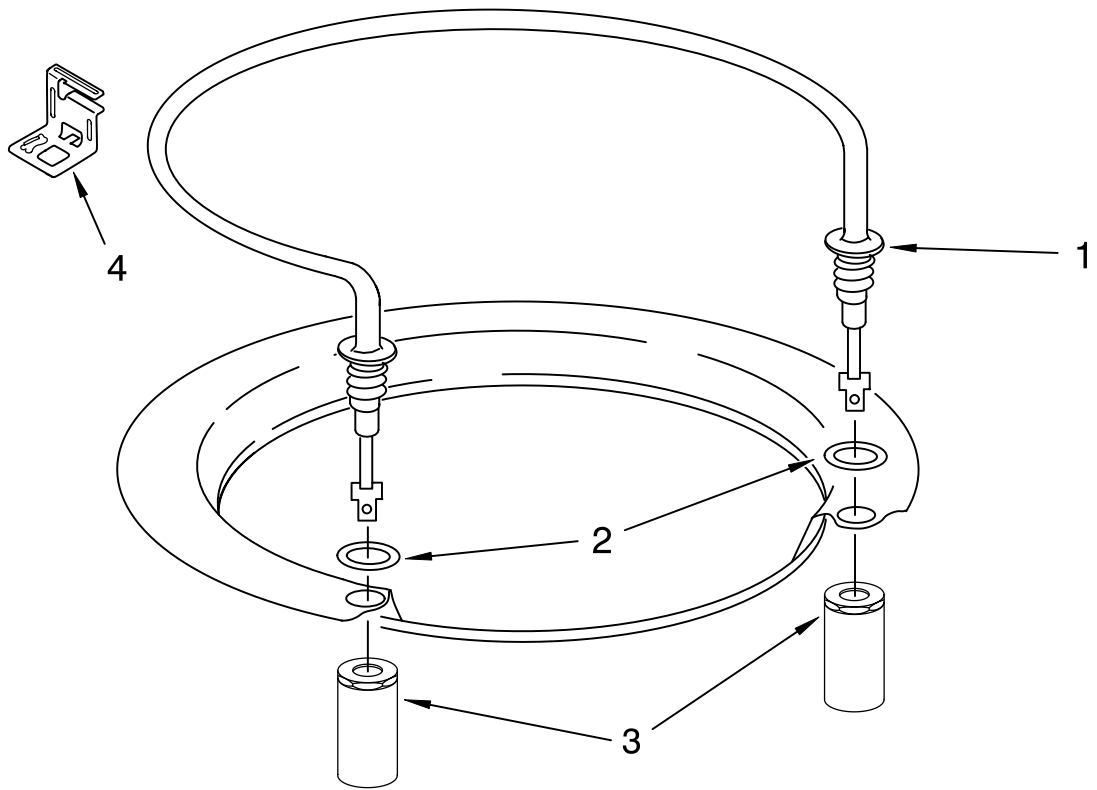

HEATER PARTS

For Models: GU2700XTSB0, GU2700XTSQ0, GU2700XTST0, GU2700XTSS0, GU2700XTSY0
(Black) (White) (Biscuit) (Stainless) (Silver)

Illus. No.	Part No.	DESCRIPTION
1	8563007	Heater Element Assembly (Also Includes Item 2)
2	717273	Washer, Heater Element
3	8268548	Nut, Heater Element
4	8269262	Bracket, Heater Support

NOTE: If heater element is removed, it must be replaced.

FOR ORDERING INFORMATION REFER TO PARTS PRICE LIST