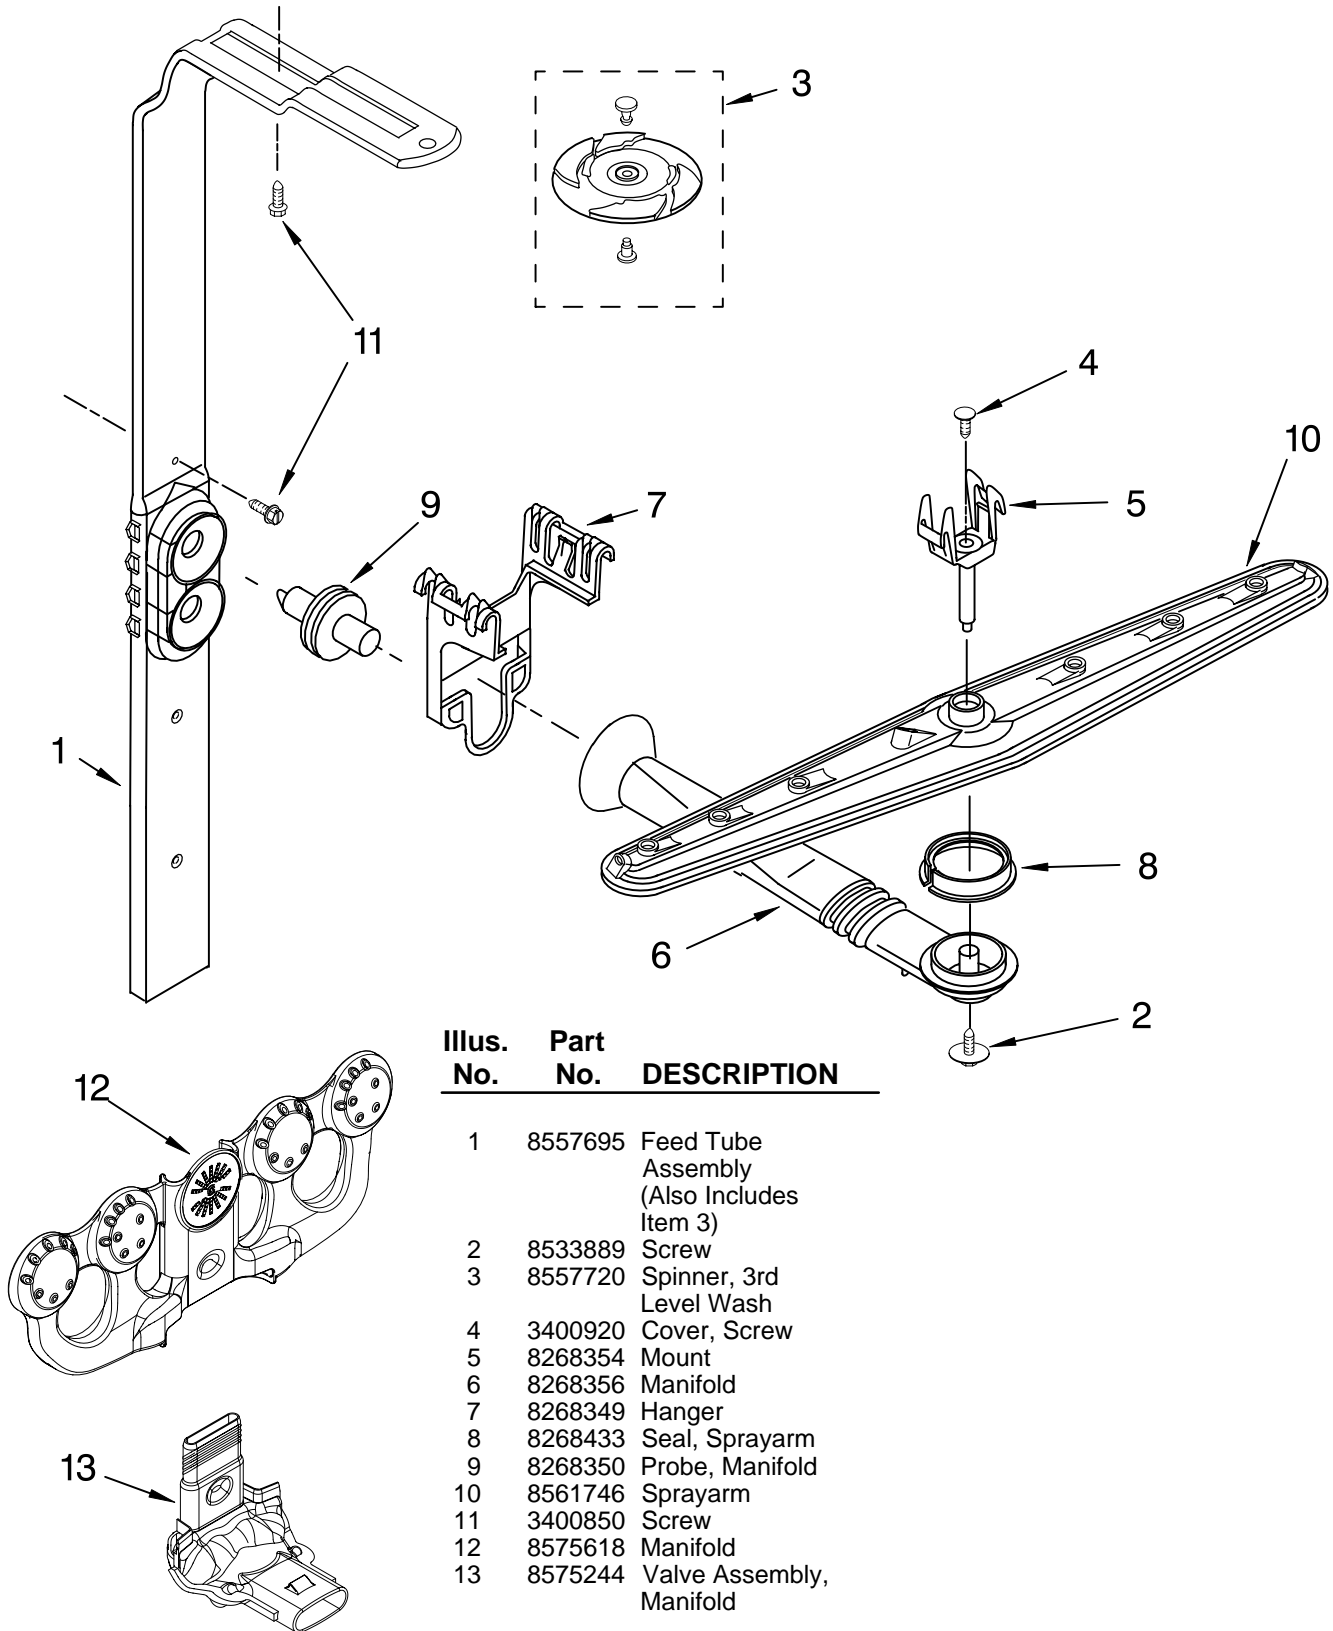

UPPER WASH AND RINSE PARTS

For Models: GU2700XTSB0, GU2700XTSQ0, GU2700XTST0, GU2700XTSS0, GU2700XTSY0
(Black) (White) (Biscuit) (Stainless) (Silver)

Illus. No.	Part No.	DESCRIPTION
1	8557695	Feed Tube Assembly (Also Includes Item 3)
2	8533889	Screw
3	8557720	Spinner, 3rd Level Wash
4	3400920	Cover, Screw
5	8268354	Mount
6	8268356	Manifold
7	8268349	Hanger
8	8268433	Seal, Sprayarm
9	8268350	Probe, Manifold
10	8561746	Sprayarm
11	3400850	Screw
12	8575618	Manifold
13	8575244	Valve Assembly, Manifold

FOR ORDERING INFORMATION REFER TO PARTS PRICE LIST