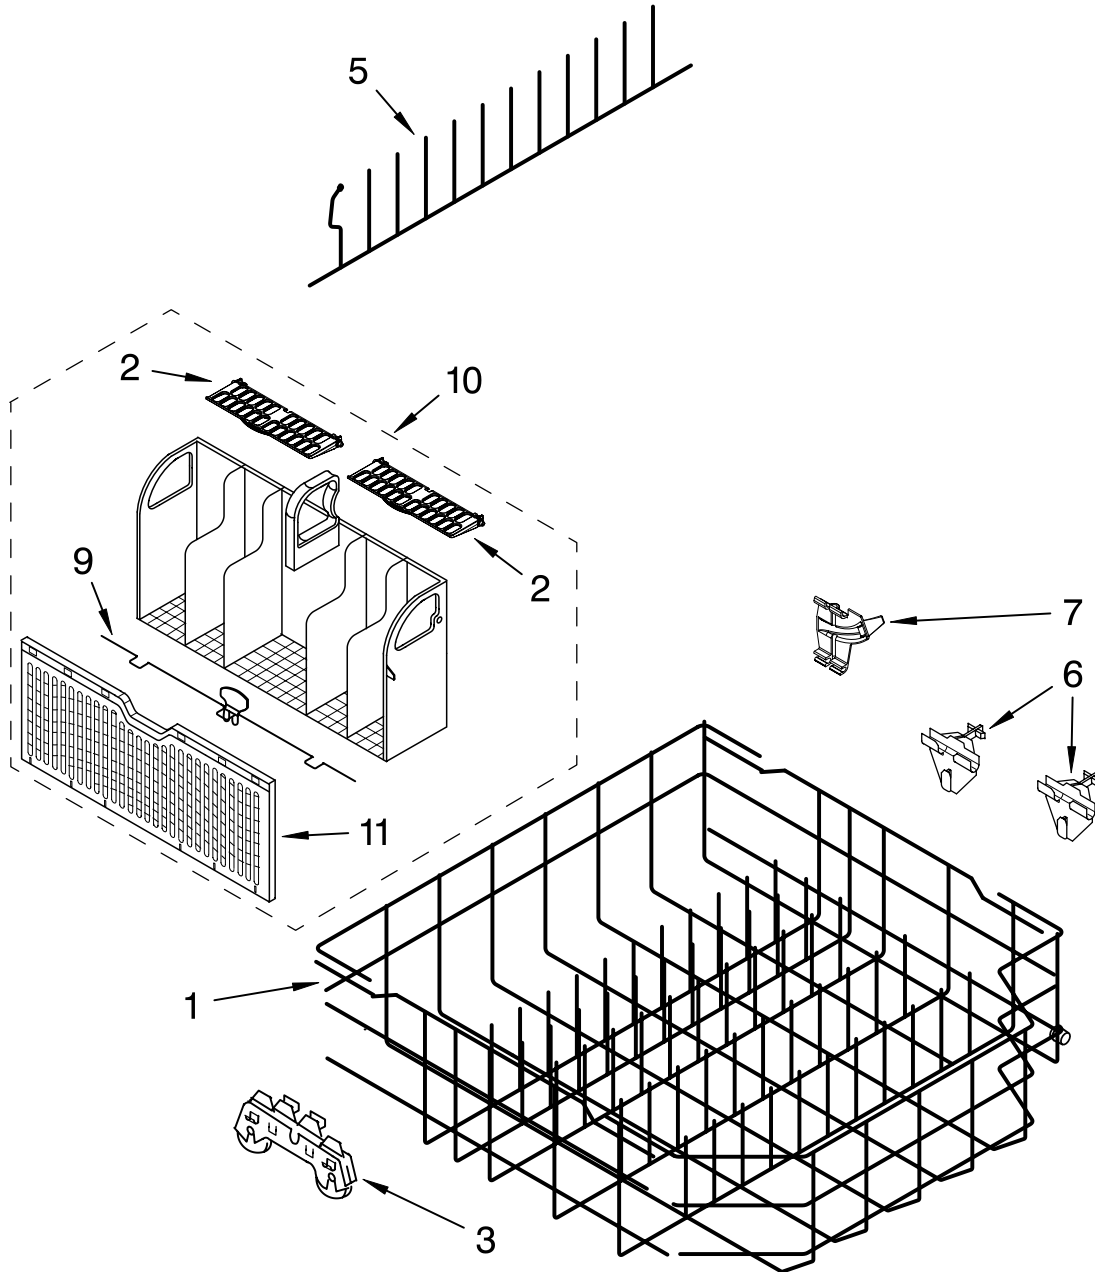

LOWER RACK PARTS

For Models: GU2700XTSB0, GU2700XTSQ0, GU2700XTST0, GU2700XTSS0, GU2700XTSY0
(Black) (White) (Biscuit) (Stainless) (Silver)

Illus. No.	Part No.	DESCRIPTION	Illus. No.	Part No.	DESCRIPTION	Illus. No.	Part No.	DESCRIPTION
1	8561749	Lower Rack Assembly	5	8562068	Tine Row	9	8539118	Latch Assembly
2	8535078	Lid, Small Items	6	8562058	Clip, Silverware Basket	10	8562061	Silverware Basket Assembly
3	8268713	Wheel & Transport Assembly	7	8539112	Retainer, Tine Row	11	8562060	Door, Silverware Basket

FOR ORDERING INFORMATION REFER TO PARTS PRICE LIST