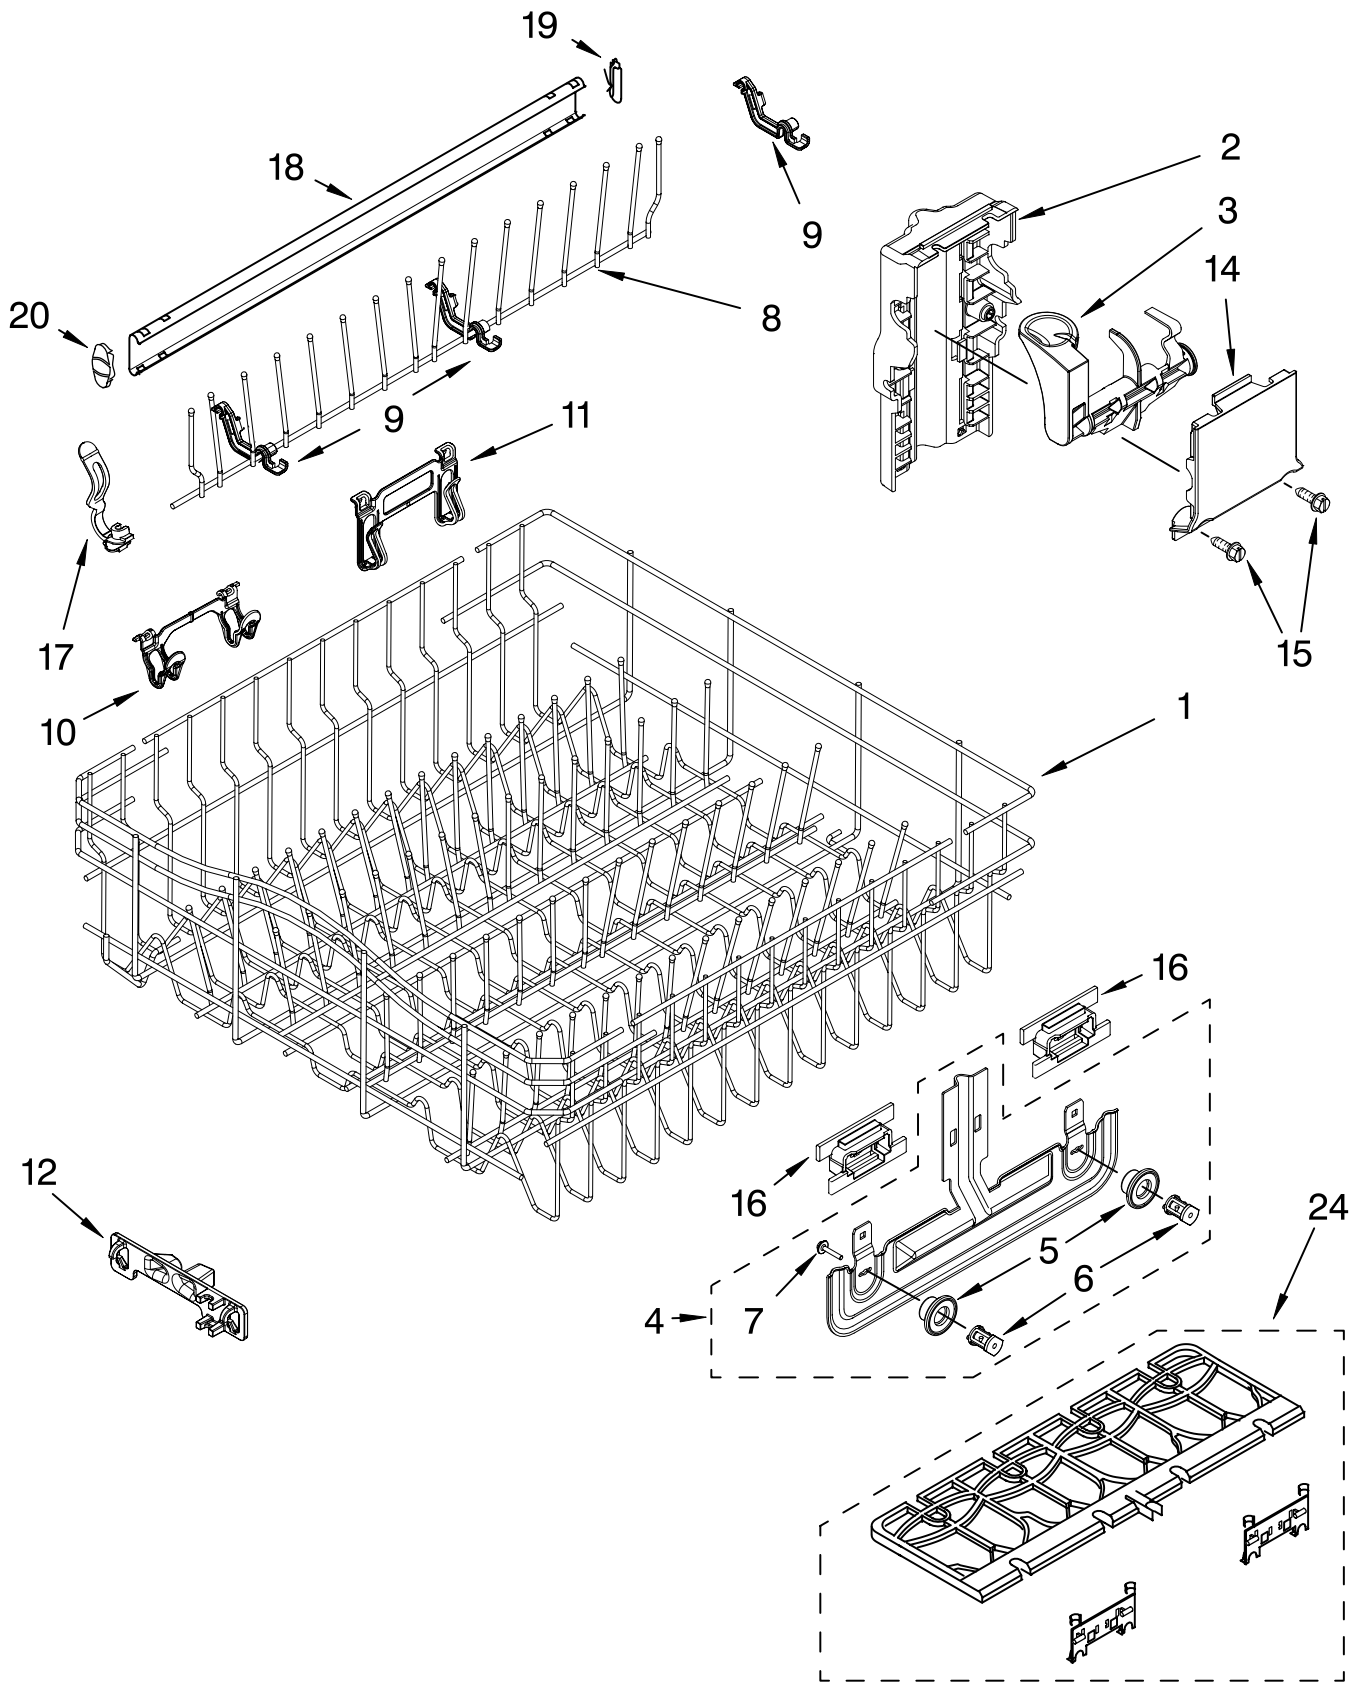

UPPER RACK AND TRACK PARTS

For Models: GU2700XTSB0, GU2700XTSQ0, GU2700XTST0, GU2700XTSS0, GU2700XTSY0
(Black) (White) (Biscuit) (Stainless) (Silver)

FOR ORDERING INFORMATION REFER TO PARTS PRICE LIST

UPPER RACK AND TRACK PARTS

For Models: GU2700XTSB0, GU2700XTSQ0, GU2700XTST0, GU2700XTSS0, GU2700XTSY0
(Black) (White) (Biscuit) (Stainless) (Silver)

Illus. No.	Part No.	DESCRIPTION
1	8539235	Dishrack, Upper Assembly
2	8531344	Housing, Adjuster
3		Actuator, Adjuster
	8539122	Right Hand
	8539121	Left Hand
4	8268654	Adjuster Assembly
5	3385088	Wheel
6	8268703	Axel, Adjuster
7	8281156	Screw
8	9744566	Tine Row
9	8539190	Clip, Pivot
10	8562049	Clip, Side Utensil
11	8562056	Clip, Side (Light Items)
12	8539119	Positioner, Dual
14	8531346	Cover, Adjuster
15	9741232	Screw
16	8268738	Positioner, Arm
17	8539113	Clip, No-Flip
18	3385089	Track, Rack
19	8565925	Stop, Track
20	8562015	Stop, Track Removeable
24	8539156	Cupshelf Assembly