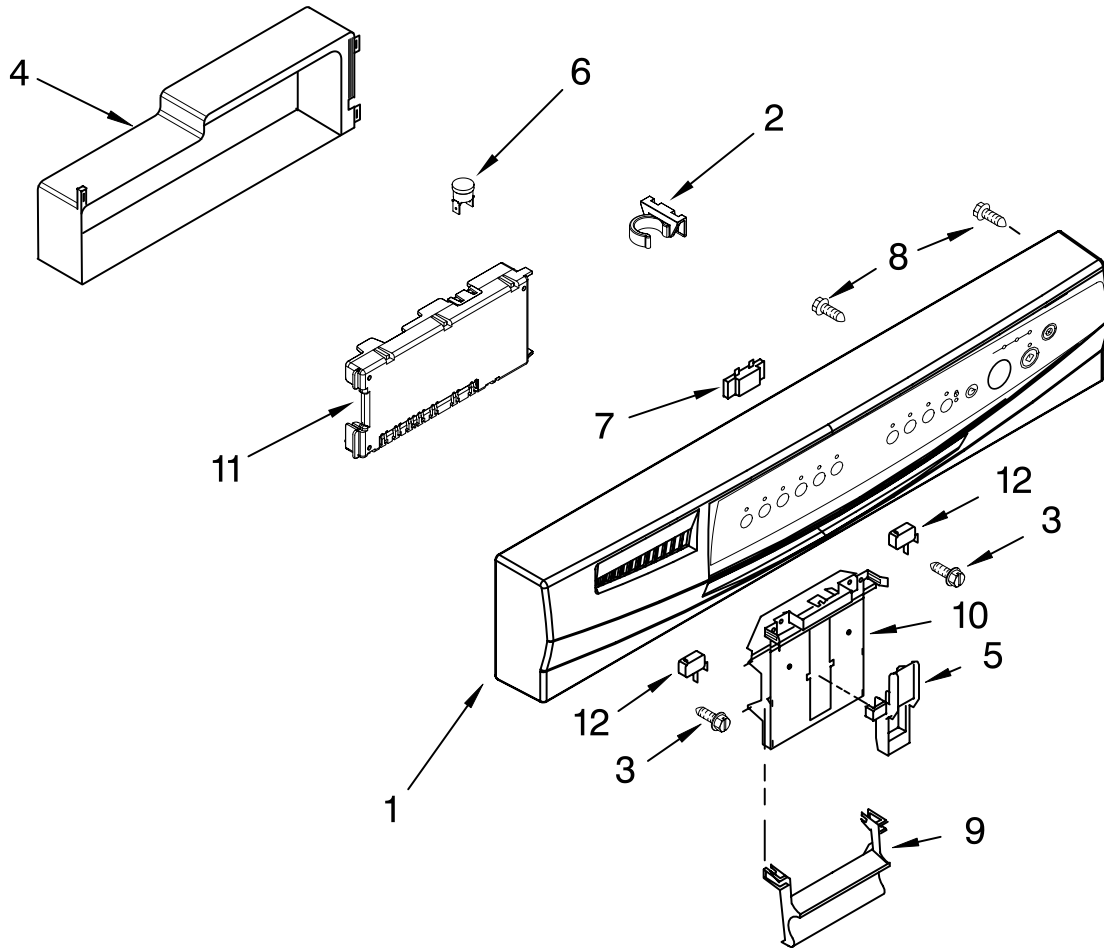

CONTROL PANEL PARTS

For Models: GU2700XTSB0, GU2700XTSQ0, GU2700XTST0, GU2700XTSS0, GU2700XTSY0
(Black) (White) (Biscuit) (Stainless) (Silver)

Illus. No.	Part No.	DESCRIPTION
1		Console Asm. Includes Active Overlay & Insert
	W10008710	Black
	W10008720	White
	W10020990	Biscuit
	W10021000	Silver
2	8546546	Clip, BI-Metal
3	3400412	Screw

Illus. No.	Part No.	DESCRIPTION
4	W10056090	Cover Control Shield Assembly
5	8524471	Actuator, Latch
6	661663	Fuse, Thermal Electronic
7	8269206	Display, Dual Digit
8	3369051	Screw (6)

Illus. No.	Part No.	DESCRIPTION
9		Handle, Latch
	8575331	Black
	8575332	White
	8575333	Biscuit
	8575334	Grey
10	8524476	Bolt, Latch
11	8562996	Control, Electronic
12	8269209	Switch, Door

FOR ORDERING INFORMATION REFER TO PARTS PRICE LIST