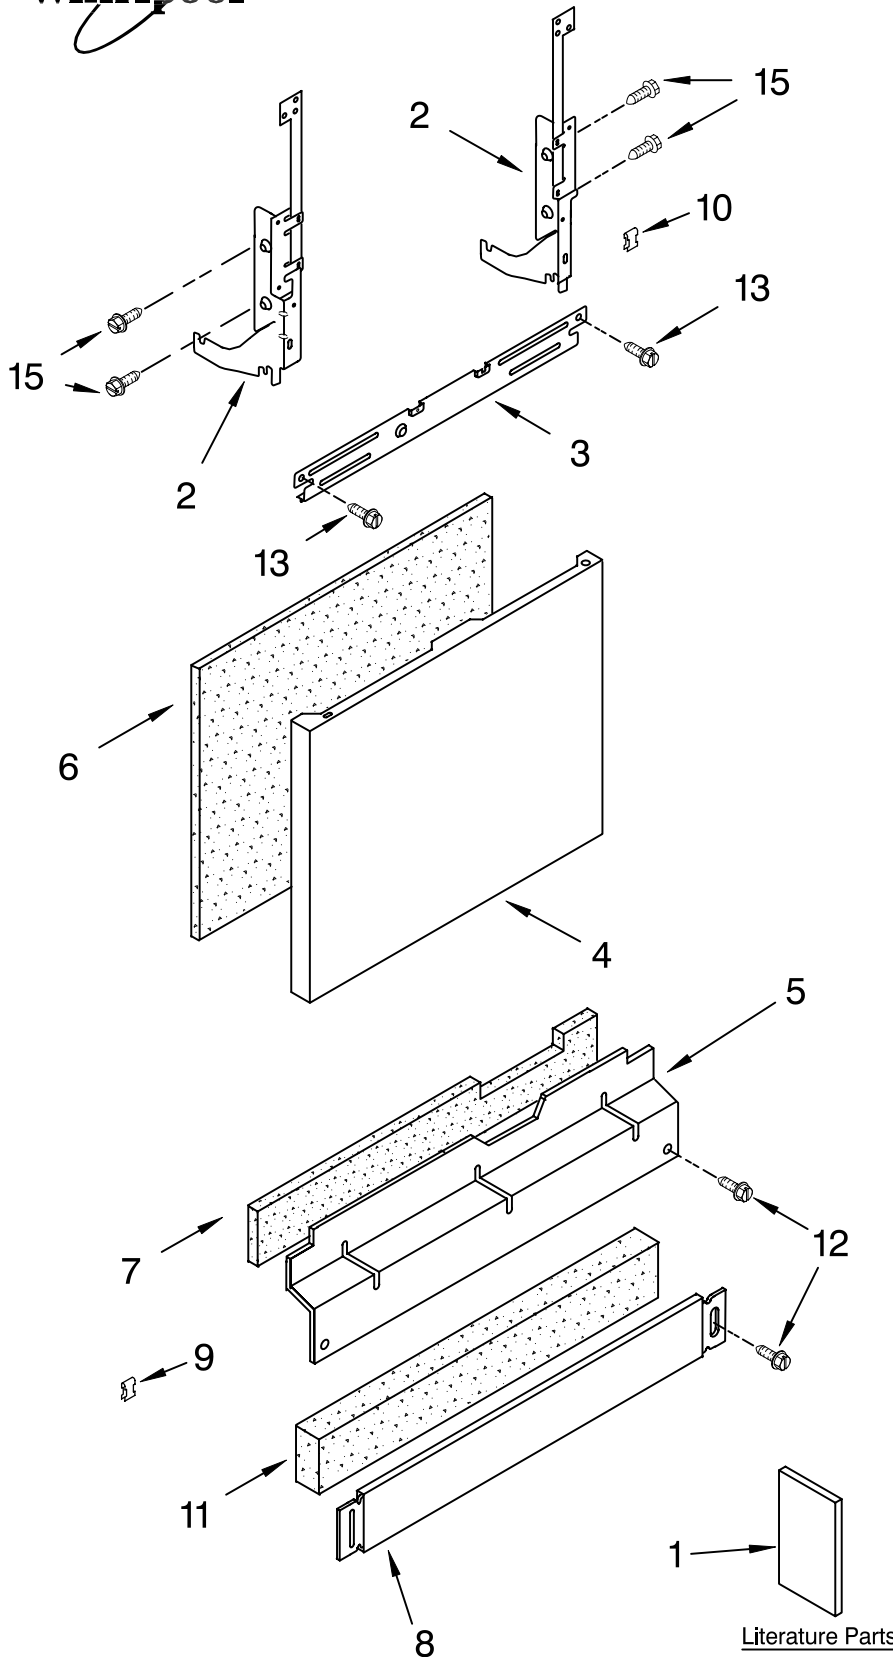

DOOR AND PANEL PARTS

For Models: GU2700XTSB0, GU2700XTSQ0, GU2700XTST0, GU2700XTSS0, GU2700XTSY0
 (Black) (White) (Biscuit) (Stainless) (Silver)

UNDERCOUNTER
DISHWASHER

Illus. No.	Part No.	DESCRIPTION
1		Literature Parts
	8575348	Instructions, Installation
	8575901	Energy Guide
	8575899	Guide, Use & Care
		Tech Sheet
	8572216	English/French
2		Arm, Hinge
	8534858	Left
	8534857	Right
3	8268983	Stiffener, Door
4		Panel Front
	W10073200	Black
	W10073210	White
	W10073220	Biscuit
	8269845	Stainless
5		Access Panel (Includes Item 7)
	8558260	Black
	8558261	White
	8558262	Biscuit
6	8268580	Insulation, Door
7	8542578	Insulation, Access Panel
8		Toe Panel (Includes Items 9 & 11)
	8558252	Black
	8558253	White
	8558254	Biscuit
9	8269016	Clip, Grounding
10	8269740	Clip, Grounding
11	8268581	Insulation, Toe Panel
12		Screw
	302868	Black
	3400836	White
	3400865	Biscuit
13	304392	Screw
15	489470	Screw

FOR ORDERING INFORMATION REFER TO PARTS PRICE LIST

CONTROL PANEL PARTS

For Models: GU2700XTSB0, GU2700XTSQ0, GU2700XTST0, GU2700XTSS0, GU2700XTSY0
 (Black) (White) (Biscuit) (Stainless) (Silver)

Illus. No.	Part No.	DESCRIPTION
1		Console Asm. Includes Active Overlay & Insert
	W10008710	Black
	W10008720	White
	W10020990	Biscuit
	W10021000	Silver
2	8546546	Clip, BI-Metal
3	3400412	Screw

Illus. No.	Part No.	DESCRIPTION
4	W10056090	Cover Control Shield Assembly
5	8524471	Actuator, Latch
6	661663	Fuse, Thermal Electronic
7	8269206	Display, Dual Digit
8	3369051	Screw (6)

Illus. No.	Part No.	DESCRIPTION
9		Handle, Latch
	8575331	Black
	8575332	White
	8575333	Biscuit
	8575334	Grey
10	8524476	Bolt, Latch
11	8562996	Control, Electronic
12	8269209	Switch, Door