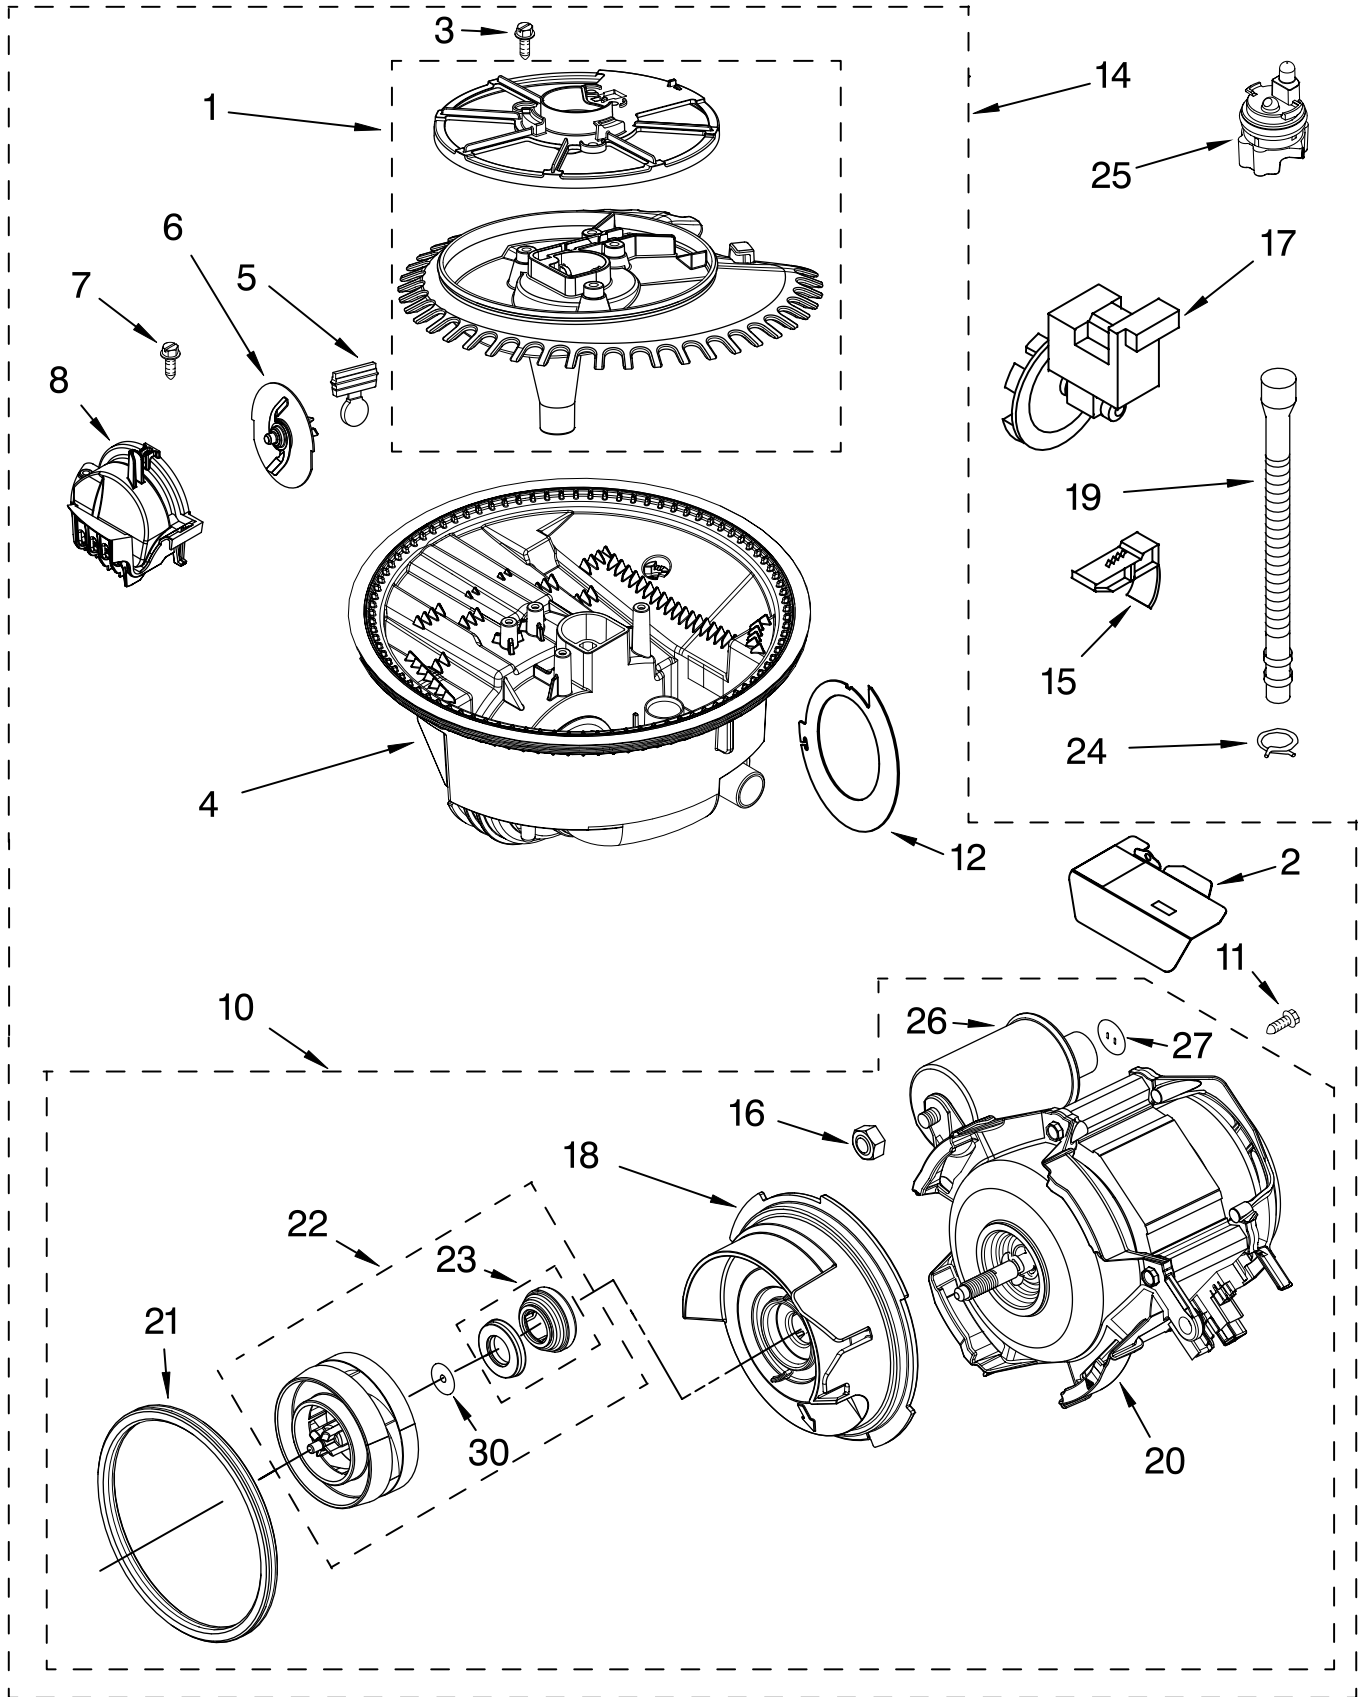

PUMP AND MOTOR PARTS

For Models: GU2700XTSB0, GU2700XTSQ0, GU2700XTST0, GU2700XTSS0, GU2700XTSY0
(Black) (White) (Biscuit) (Stainless) (Silver)

FOR ORDERING INFORMATION REFER TO PARTS PRICE LIST

PUMP AND MOTOR PARTS

For Models: GU2700XTSB0, GU2700XTSQ0, GU2700XTST0, GU2700XTSS0, GU2700XTSY0
(Black) (White) (Biscuit) (Stainless) (Silver)

Illus. No.	Part No.	DESCRIPTION
1	8534952	Accumulator Assy
2	8283527	Shield, Motor
3	3400069	Screw
4	8572618	Sump With Seal
5	8268375	Check Valve, Sump
6	8268383	Chopper Assembly
7	9741232	Screw
8	8531857	Protector, Inlet
10	8534942	Motor Assembly
11	3400217	Screw
12	8268391	Screen, Separation
14	8572615	Sump & Motor Assembly
15	8269524	Tab, Sump
16	8533949	Nut
17	661662	Pump, Drain
18	8531019	Volute, Back (Also Order Items 23 & 30)
19	8269144	Hose, Drain
20	8534941	Motor
21	8268397	Seal, Volute
22	8531017	Impeller Kit (Also Order Item 30)
23	8268403	Face Seal Assembly (Also Order Item 30)
24	356138	Clamp, Hose
25	W10055980	Optical Water Indicator
26	8269507	Capacitor
27	8534946	Shield, Capicator
30	8531018	Washer

FOR ORDERING INFORMATION REFER TO PARTS PRICE LIST