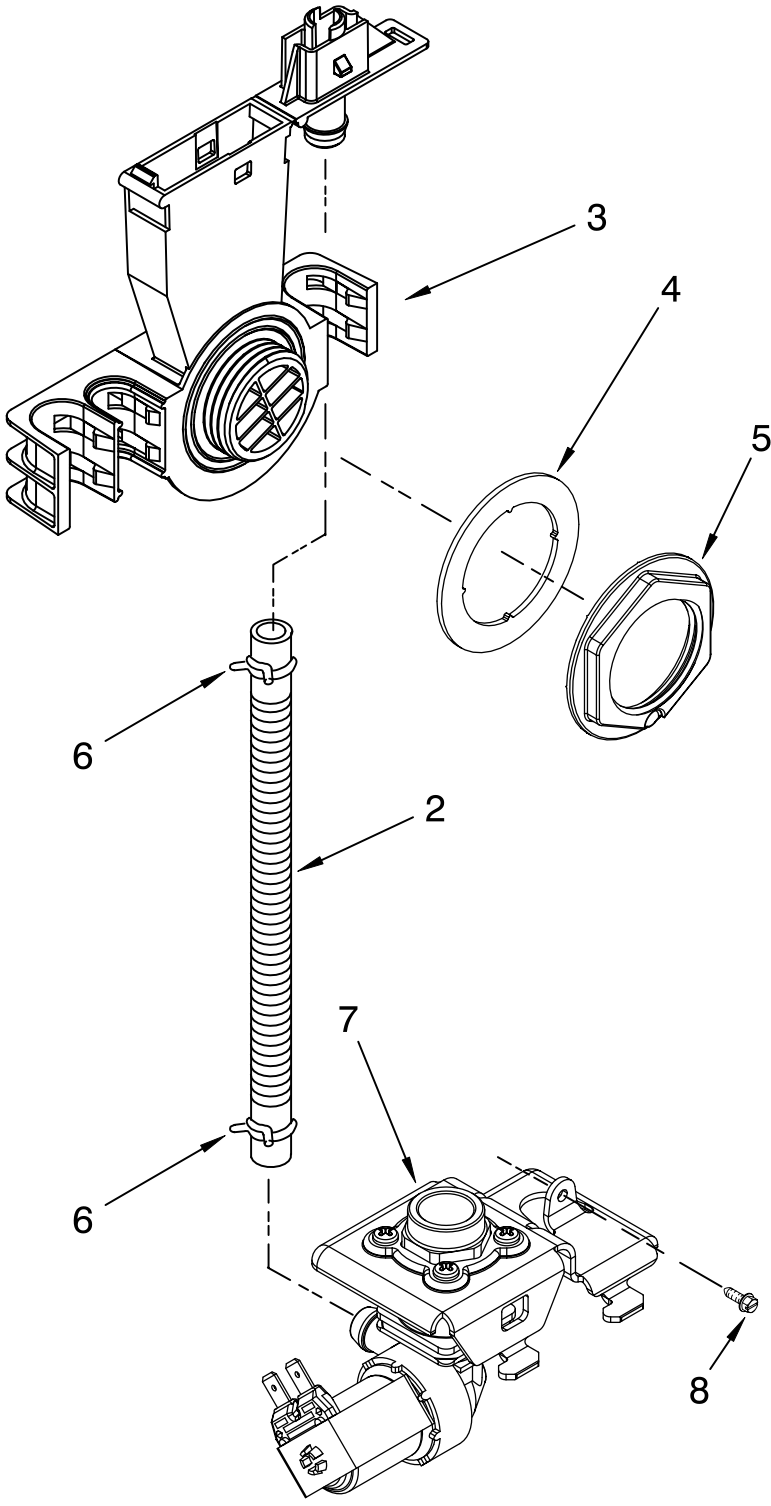

Illus. No.	Part No.	DESCRIPTION
4	W10056090	Cover Control Shield Assembly
5	8524471	Actuator, Latch
6	661663	Fuse, Thermal Electronic
7	8269206	Display, Dual Digit
8	3369051	Screw (6)

Illus. No.	Part No.	DESCRIPTION
9		Handle, Latch
	8575331	Black
	8575332	White
	8575333	Biscuit
	8575334	Grey
10	8524476	Bolt, Latch
11	8562996	Control, Electronic
12	8269209	Switch, Door

Illus. No.	Part No.	DESCRIPTION
2	8531412	Hose, Inlet
3	8531325	Water Inlet (Also Order Item 4)
4	8531323	Gasket
5	8531327	Nut, Inlet (Also Order Item 4)
6	371505	Clamp, Hose
7	8563407	Fill Valve Assembly
8	304392	Screw
11	8268909	Switch, Overfill Control
12	8545881	Standpipe, Overfill
13	304231	Screw
15	8268895	Float & Retainer Assembly
16	8268892	Lever, Overflow Switch