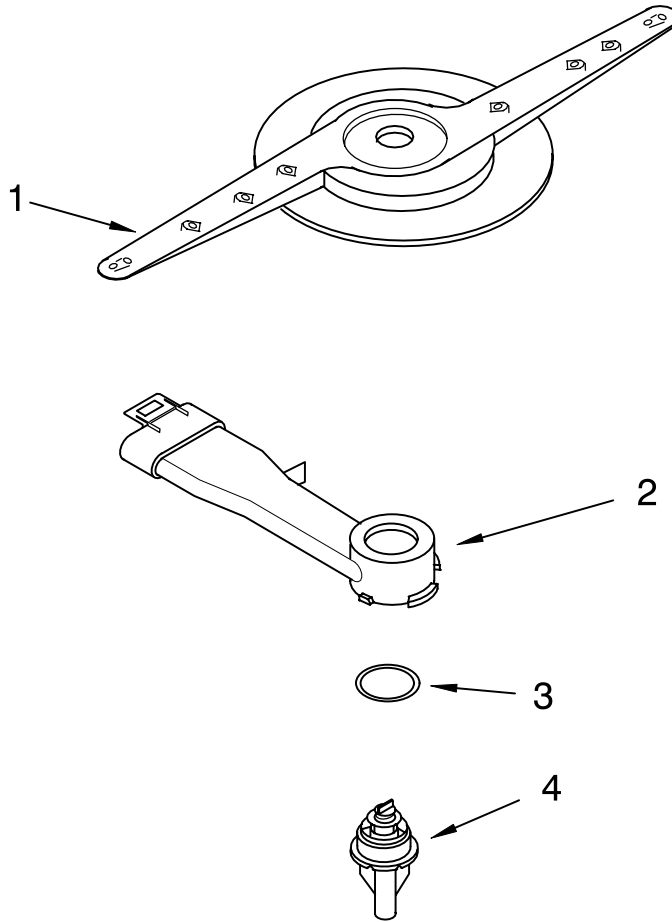

Illus. No.	Part No.	DESCRIPTION
4	W10056090	Cover Control Shield Assembly
5	8524471	Actuator, Latch
6	661663	Fuse, Thermal Electronic
7	8269206	Display, Dual Digit
8	3369051	Screw (6)

Illus. No.	Part No.	DESCRIPTION
9		Handle, Latch
	8575331	Black
	8575332	White
	8575333	Biscuit
	8575334	Grey
10	8524476	Bolt, Latch
11	8562996	Control, Electronic
12	8269209	Switch, Door

FOR ORDERING INFORMATION REFER TO PARTS PRICE LIST

LOWER WASHARM PARTS

For Models: GU2700XTSB0, GU2700XTSQ0, GU2700XTST0, GU2700XTSS0, GU2700XTSY0
(Black) (White) (Biscuit) (Stainless) (Silver)

Illus. No.	Part No.	DESCRIPTION
1	8268333	Wash Arm Assembly
2	8268343	Cap, Internal Rear Feed (Also Order Item 3)
3	8268340	Seal, Sprayarm
4	8268342	Hub, Lower Sprayarm (Also Order Item 3)