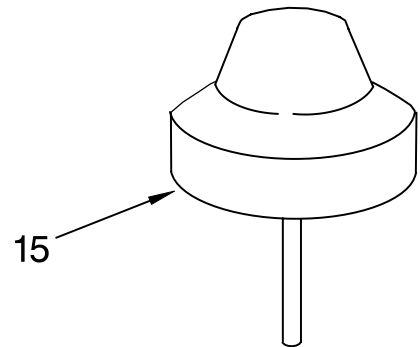

Illus. No.	Part No.	DESCRIPTION
4	W10056090	Cover Control Shield Assembly
5	8524471	Actuator, Latch
6	661663	Fuse, Thermal Electronic
7	8269206	Display, Dual Digit
8	3369051	Screw (6)

Illus. No.	Part No.	DESCRIPTION
9		Handle, Latch
	8575331	Black
	8575332	White
	8575333	Biscuit
	8575334	Grey
10	8524476	Bolt, Latch
11	8562996	Control, Electronic
12	8269209	Switch, Door

FOR ORDERING INFORMATION REFER TO PARTS PRICE LIST

LOWER WASHARM PARTS

For Models: GU2700XTSB0, GU2700XTSQ0, GU2700XTST0, GU2700XTSS0, GU2700XTSY0
(Black) (White) (Biscuit) (Stainless) (Silver)

Illus. No.	Part No.	DESCRIPTION
1	8268333	Wash Arm Assembly
2	8268343	Cap, Internal Rear Feed (Also Order Item 3)
3	8268340	Seal, Sprayarm
4	8268342	Hub, Lower Sprayarm (Also Order Item 3)

FOR ORDERING INFORMATION REFER TO PARTS PRICE LIST

HEATER PARTS

For Models: GU2700XTSB0, GU2700XTSQ0, GU2700XTST0, GU2700XTSS0, GU2700XTSY0
 (Black) (White) (Biscuit) (Stainless) (Silver)

Illus. No.	Part No.	DESCRIPTION
1	8563007	Heater Element Assembly (Also Includes Item 2)
2	717273	Washer, Heater Element
3	8268548	Nut, Heater Element
4	8269262	Bracket, Heater Support

Illus. No.	Part No.	DESCRIPTION
2	8531412	Hose, Inlet
3	8531325	Water Inlet (Also Order Item 4)
4	8531323	Gasket
5	8531327	Nut, Inlet (Also Order Item 4)
6	371505	Clamp, Hose
7	8563407	Fill Valve Assembly
8	304392	Screw
11	8268909	Switch, Overfill Control
12	8545881	Standpipe, Overfill
13	304231	Screw
15	8268895	Float & Retainer Assembly
16	8268892	Lever, Overflow Switch