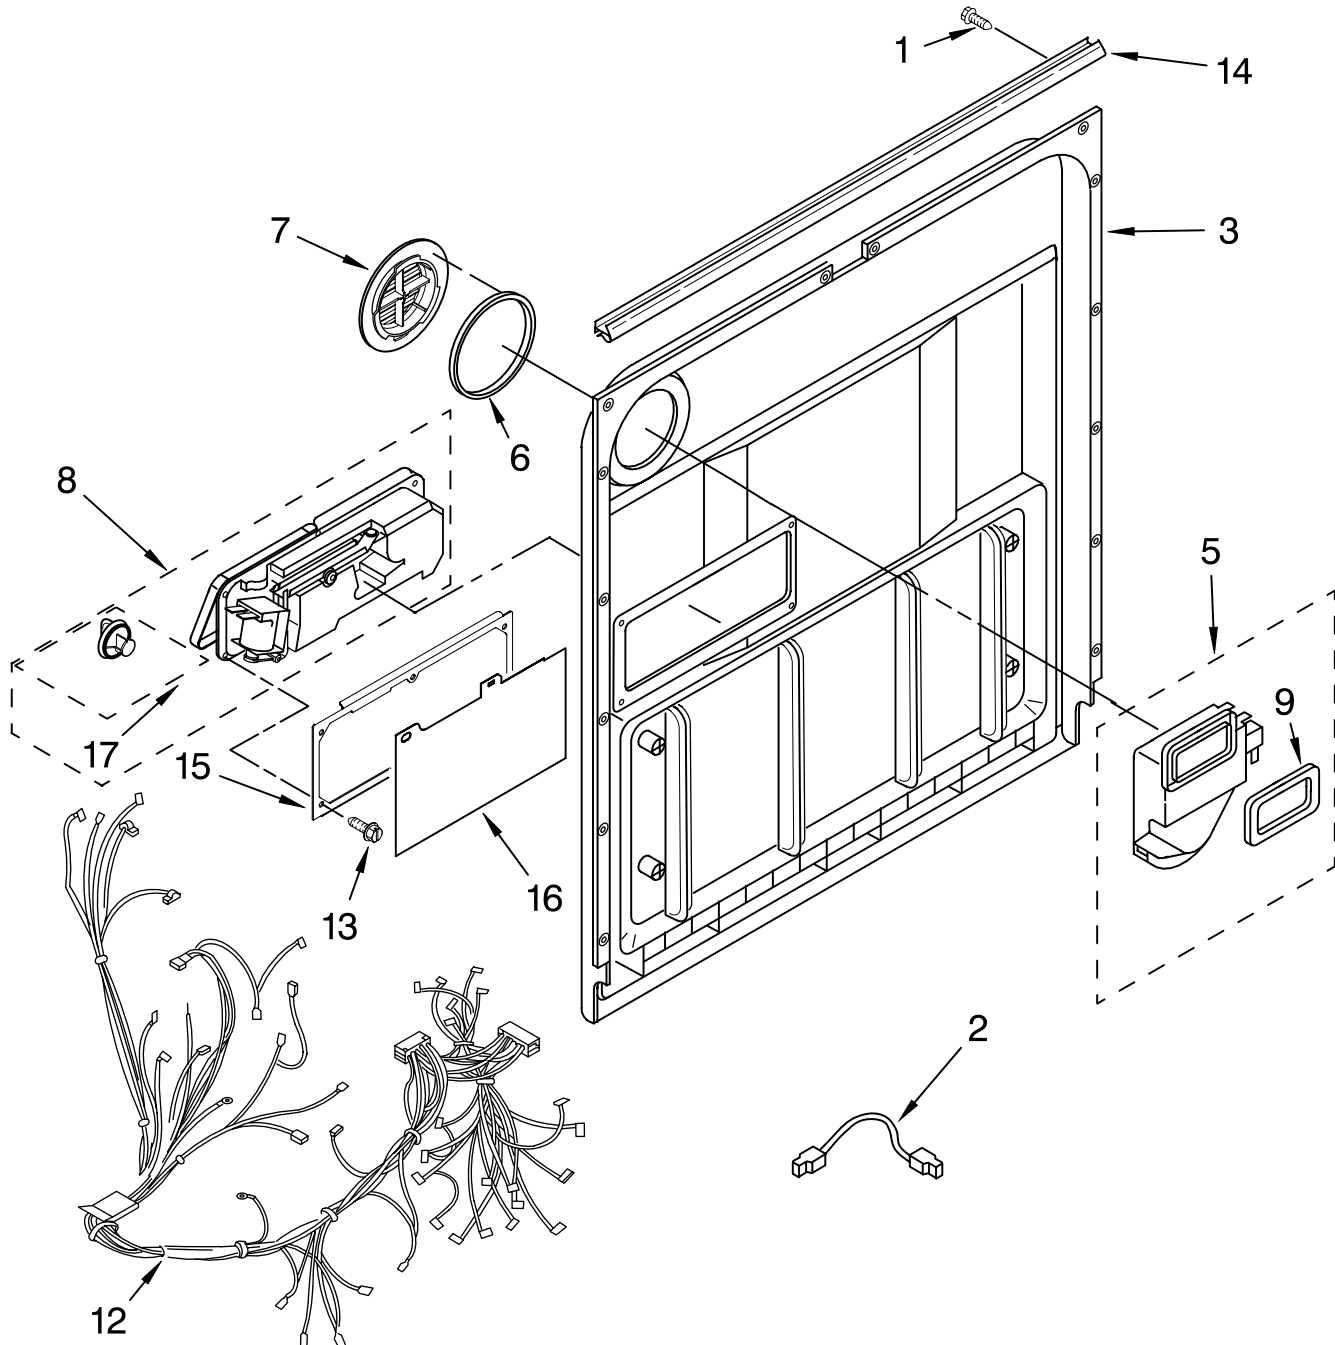

DOOR AND LATCH PARTS

For Models: GU2700XTSB0, GU2700XTSQ0, GU2700XTST0, GU2700XTSS0, GU2700XTSY0
(Black) (White) (Biscuit) (Stainless) (Silver)

Illus. No.	Part No.	DESCRIPTION	Illus. No.	Part No.	DESCRIPTION	Illus. No.	Part No.	DESCRIPTION
1	3369051	Screw, Door	6	8269259	Gasket, Vent	12	8575632	Wiring Harness Main
2	8545608	Harness, Vent Motor	7	8575893	Deflector, Vent (Also Order Item 6)	13	8281154	Screw (6)
3	8575895	Inner Door (Also Order Item 6)	8	8565815	Dispenser, Assembly	14	8269296	Seal, Console/door
5	8572583	Vent Assembly (Also Order Item 6)	9	8269258	Seal, Front	15	8535637	Bracket, Dispenser
						16	8531865	Shield, Dispenser
						17	8558307	Knob, Dispenser

FOR ORDERING INFORMATION REFER TO PARTS PRICE LIST