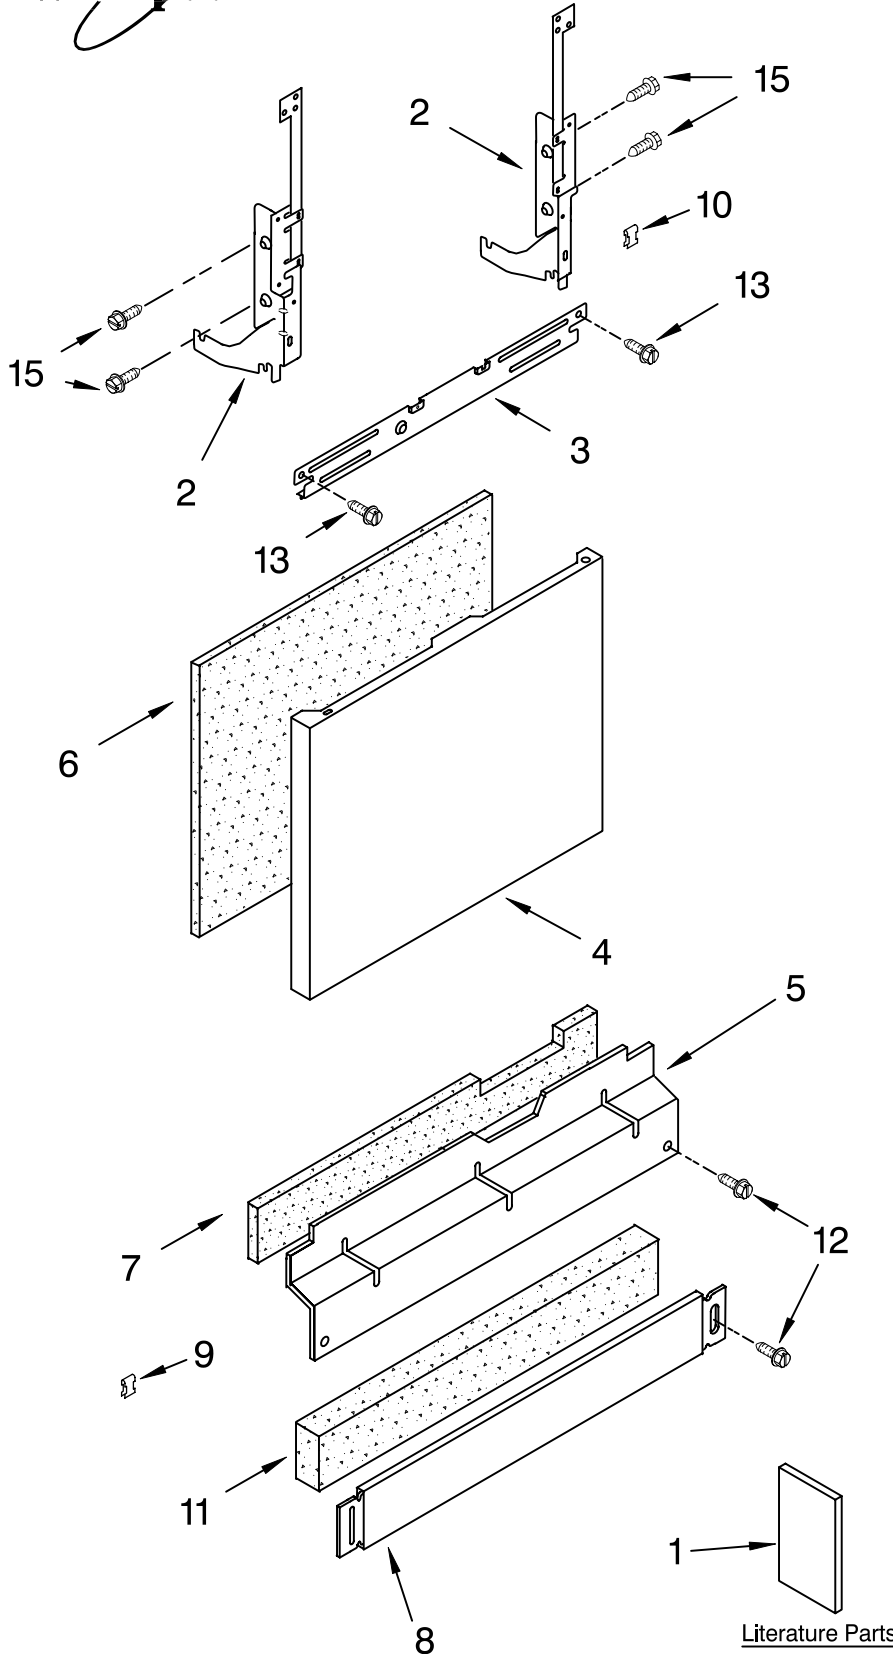

# DOOR AND PANEL PARTS

For Models: GU2700XTSB1, GU2700XTSQ1, GU2700XTST1, GU2700XTSS1, GU2700XTSY1  
 (Black) (White) (Biscuit) (Stainless) (Silver)

UNDERCOUNTER  
DISHWASHER

Illus. No.	Part No.	DESCRIPTION
1	8575348	Literature Parts Instructions, Installation
	W10066090	Energy Guide
	8575899	Guide, Use & Care
	W10082651	Tech Sheet
2	8534858	Left Arm, Hinge
	8534857	Right
3	8268983	Stiffener, Door
4		Panel Front
	W10073200	Black
	W10073210	White
	W10073220	Biscuit
	8269845	Stainless
5		Access Panel (Includes Item 7)
	8558260	Black
	8558261	White
	8558262	Biscuit
6	8542577	Insulation, Door
7	8542578	Insulation, Access Panel
8		Toe Panel (Includes Items 9 & 11)
	8558252	Black
	8558253	White
	8558254	Biscuit
9	8269016	Clip, Grounding
10	8269740	Clip, Grounding
11	8268581	Insulation, Toe Panel
12		Screw
	302868	Black
	3400836	White
	3400865	Biscuit
13	304392	Screw
15	489470	Screw