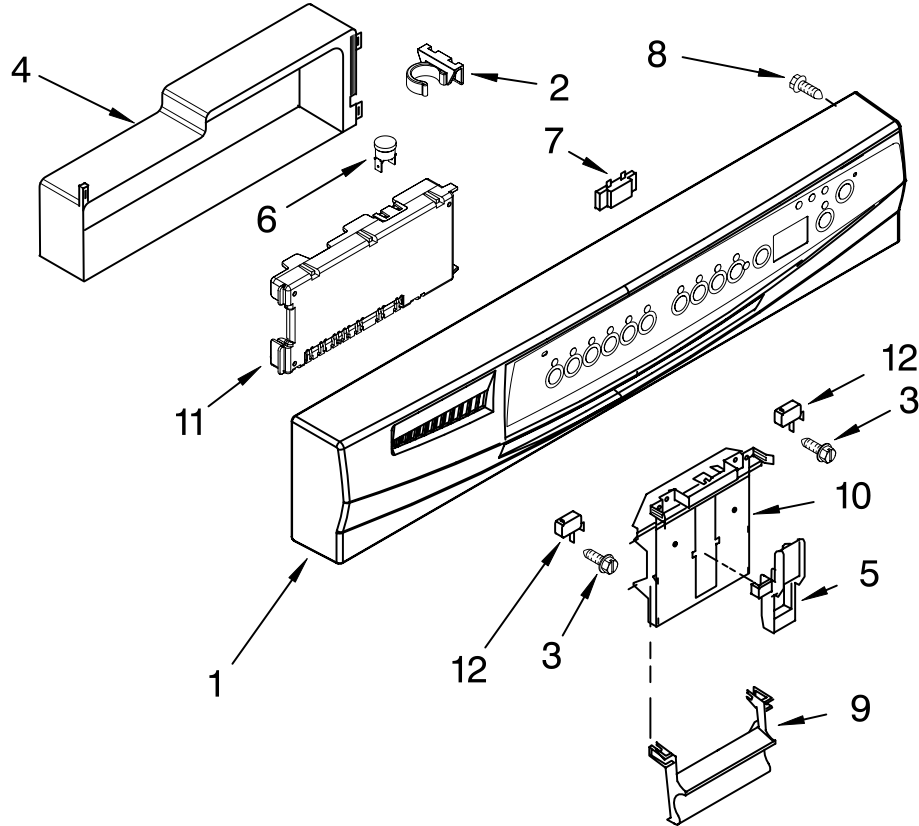

CONTROL PANEL PARTS

For Models: GU2700XTSB1, GU2700XTSQ1, GU2700XTST1, GU2700XTSS1, GU2700XTSY1
(Black) (White) (Biscuit) (Stainless) (Silver)

Illus. No.	Part No.	DESCRIPTION	Illus. No.	Part No.	DESCRIPTION	Illus. No.	Part No.	DESCRIPTION
1		Console Asm. Includes Active Overlay & Insert	4	W10056090	Cover Control Shield Assembly	9		Handle, Latch
	W10102475	Black	5	8524471	Actuator, Latch		8575331	Black
	W10102476	White	6	661663	Fuse, Thermal Electronic		8575332	White
	W10102477	Biscuit	7	8269206	Display, Dual Digit	10	8524476	Bolt, Latch
	W10102478	Silver	8	3369051	Screw (6)	11	8575276	Control, Electronic
2	8546546	Clip, BI-Metal				12	8269209	Switch, Door
3	3400412	Screw						

FOR ORDERING INFORMATION REFER TO PARTS PRICE LIST