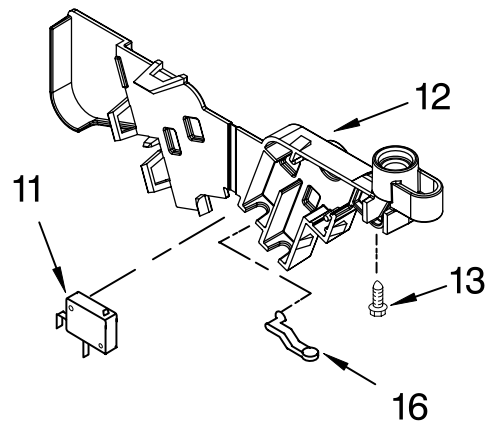

- |    |           |                                    |
|----|-----------|------------------------------------|
| 1  | W10070120 | Wire, Jumper                       |
| 2  | W10041920 | Hose, Inlet                        |
| 3  | W10041900 | Water Inlet<br>(Also Order Item 4) |
| 4  | 8531323   | Gasket                             |
| 5  | 8531327   | Nut, Inlet<br>(Also Order Item 4)  |
| 6  | 371505    | Clamp, Hose                        |
| 7  | 8563405   | Fill Valve Assembly                |
| 8  | 304392    | Screw                              |
| 11 | 8268909   | Switch, Overfill Control           |
| 12 | 8545881   | Standpipe, Overfill                |
| 13 | 304231    | Screw                              |
| 15 | 8268895   | Float & Retainer Assembly          |
| 16 | 8268892   | Lever, Overflow Switch             |