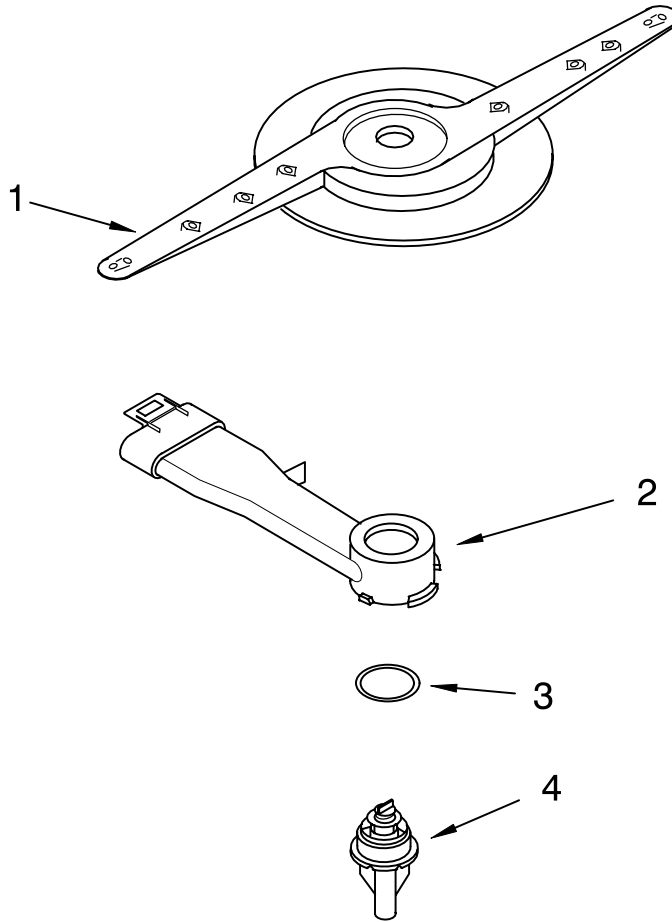

LOWER WASHARM PARTS

For Models: GU2700XTSB1, GU2700XTSQ1, GU2700XTST1, GU2700XTSS1, GU2700XTSY1
(Black) (White) (Biscuit) (Stainless) (Silver)

Illus. No.	Part No.	DESCRIPTION
1	8268333	Wash Arm Assembly
2	8268343	Cap, Internal Rear Feed (Also Order Item 3)
3	8268340	Seal, Sprayarm
4	8268342	Hub, Lower Sprayarm (Also Order Item 3)

FOR ORDERING INFORMATION REFER TO PARTS PRICE LIST