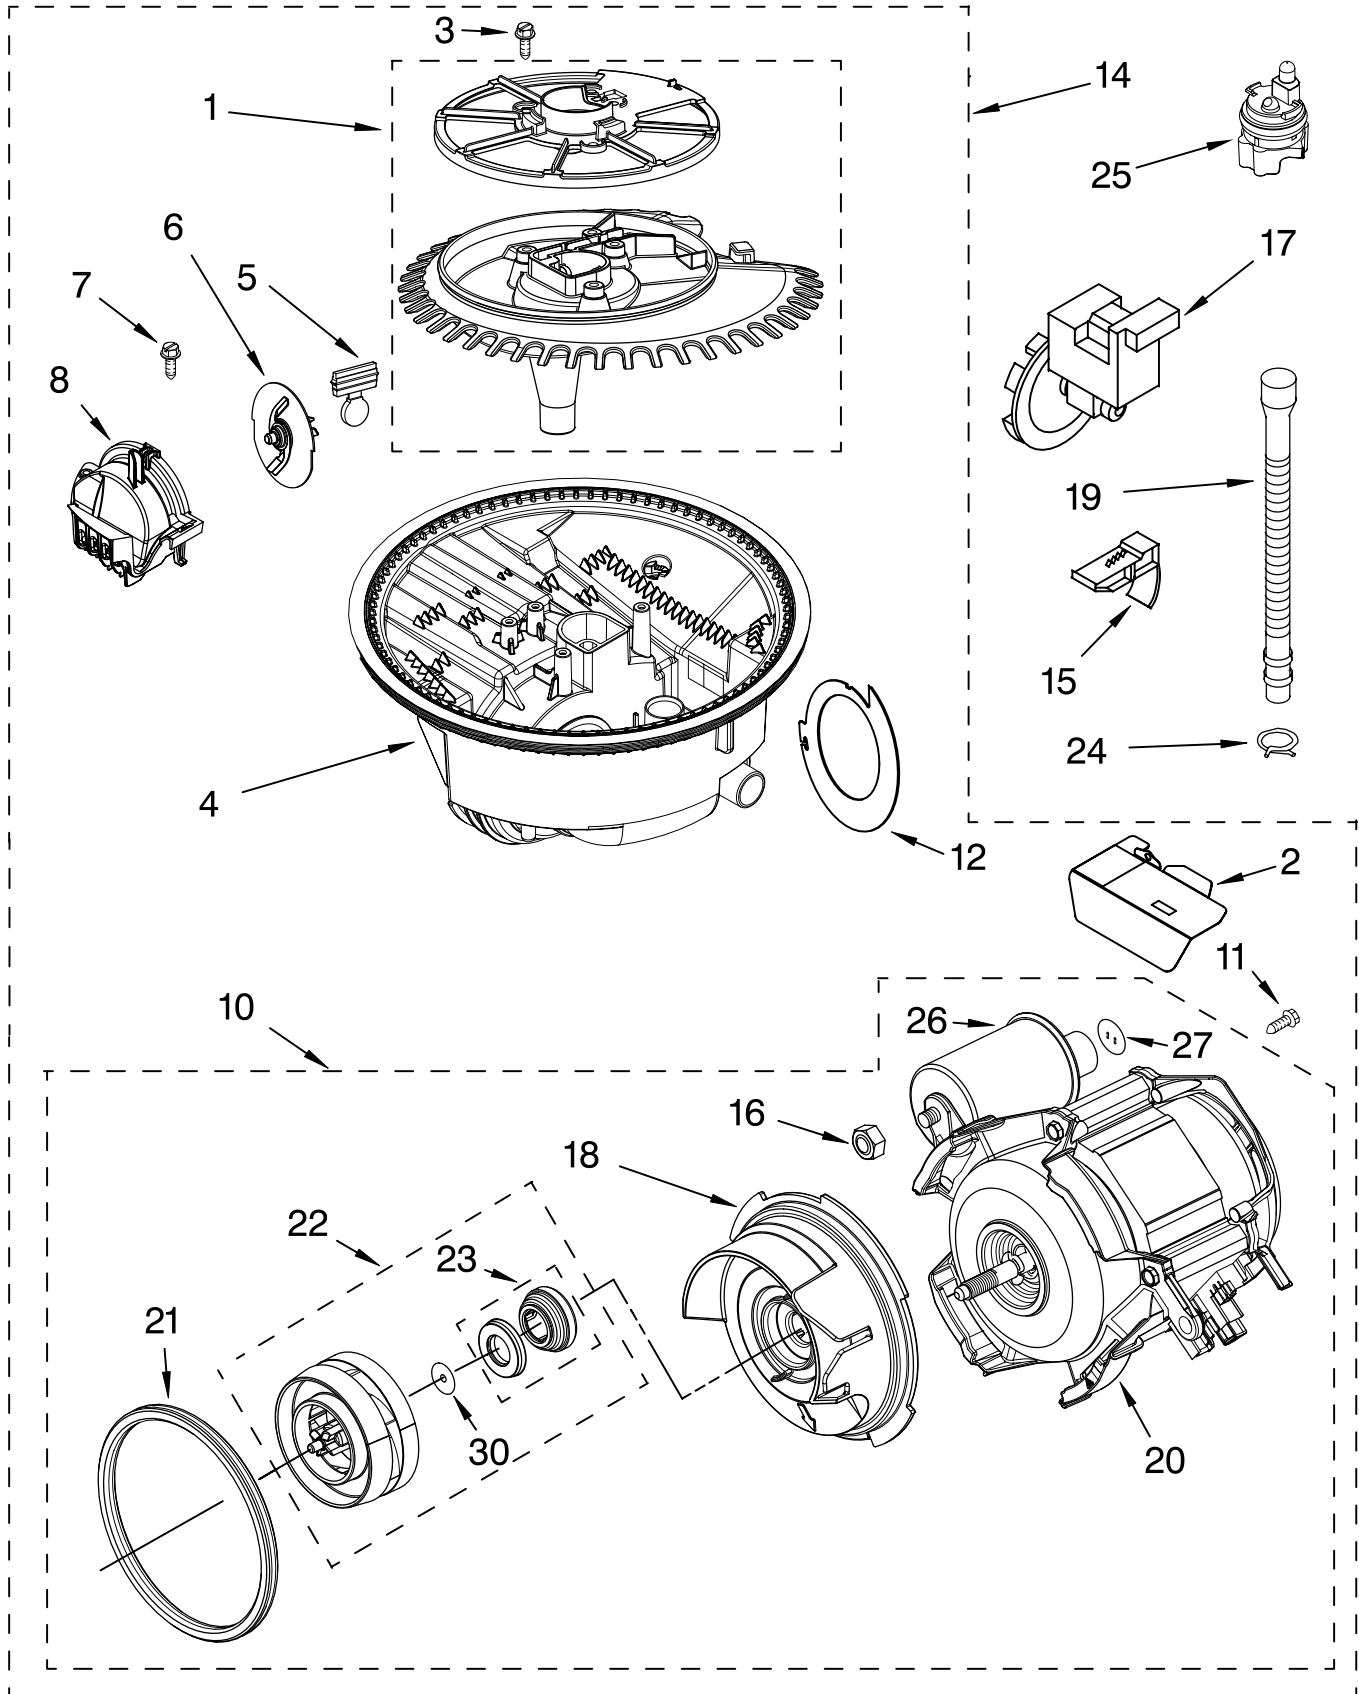

PUMP AND MOTOR PARTS

For Models: GU2700XTSB1, GU2700XTSQ1, GU2700XTST1, GU2700XTSS1, GU2700XTSY1
(Black) (White) (Biscuit) (Stainless) (Silver)

FOR ORDERING INFORMATION REFER TO PARTS PRICE LIST

PUMP AND MOTOR PARTS

For Models: GU2700XTSB1, GU2700XTSQ1, GU2700XTST1, GU2700XTSS1, GU2700XTSY1
(Black) (White) (Biscuit) (Stainless) (Silver)

Illus. No.	Part No.	DESCRIPTION
1	8534952	Accumulator Assy
2	8283527	Shield, Motor
3	3400069	Screw
4	8572618	Sump With Seal
5	8268375	Check Valve, Sump
6	8268383	Chopper Assembly
7	9741232	Screw
8	8531857	Protector, Inlet
10	8534942	Motor Assembly
11	3400217	Screw
12	8268391	Screen, Separation
14	8572615	Sump & Motor Assembly
15	8269524	Tab, Sump
16	8533949	Nut
17	661662	Pump, Drain
18	8531019	Volute, Back (Also Order Items 23 & 30)
19	8269144	Hose, Drain
20	8534941	Motor
21	8268397	Seal, Volute
22	8531017	Impeller Kit (Also Order Item 30)
23	8268403	Face Seal Assembly (Also Order Item 30)
24	356138	Clamp, Hose
25	W10055980	Optical Water Indicator
26	8269507	Capacitor
27	8534946	Shield, Capacitor
30	8531018	Washer

FOR ORDERING INFORMATION REFER TO PARTS PRICE LIST