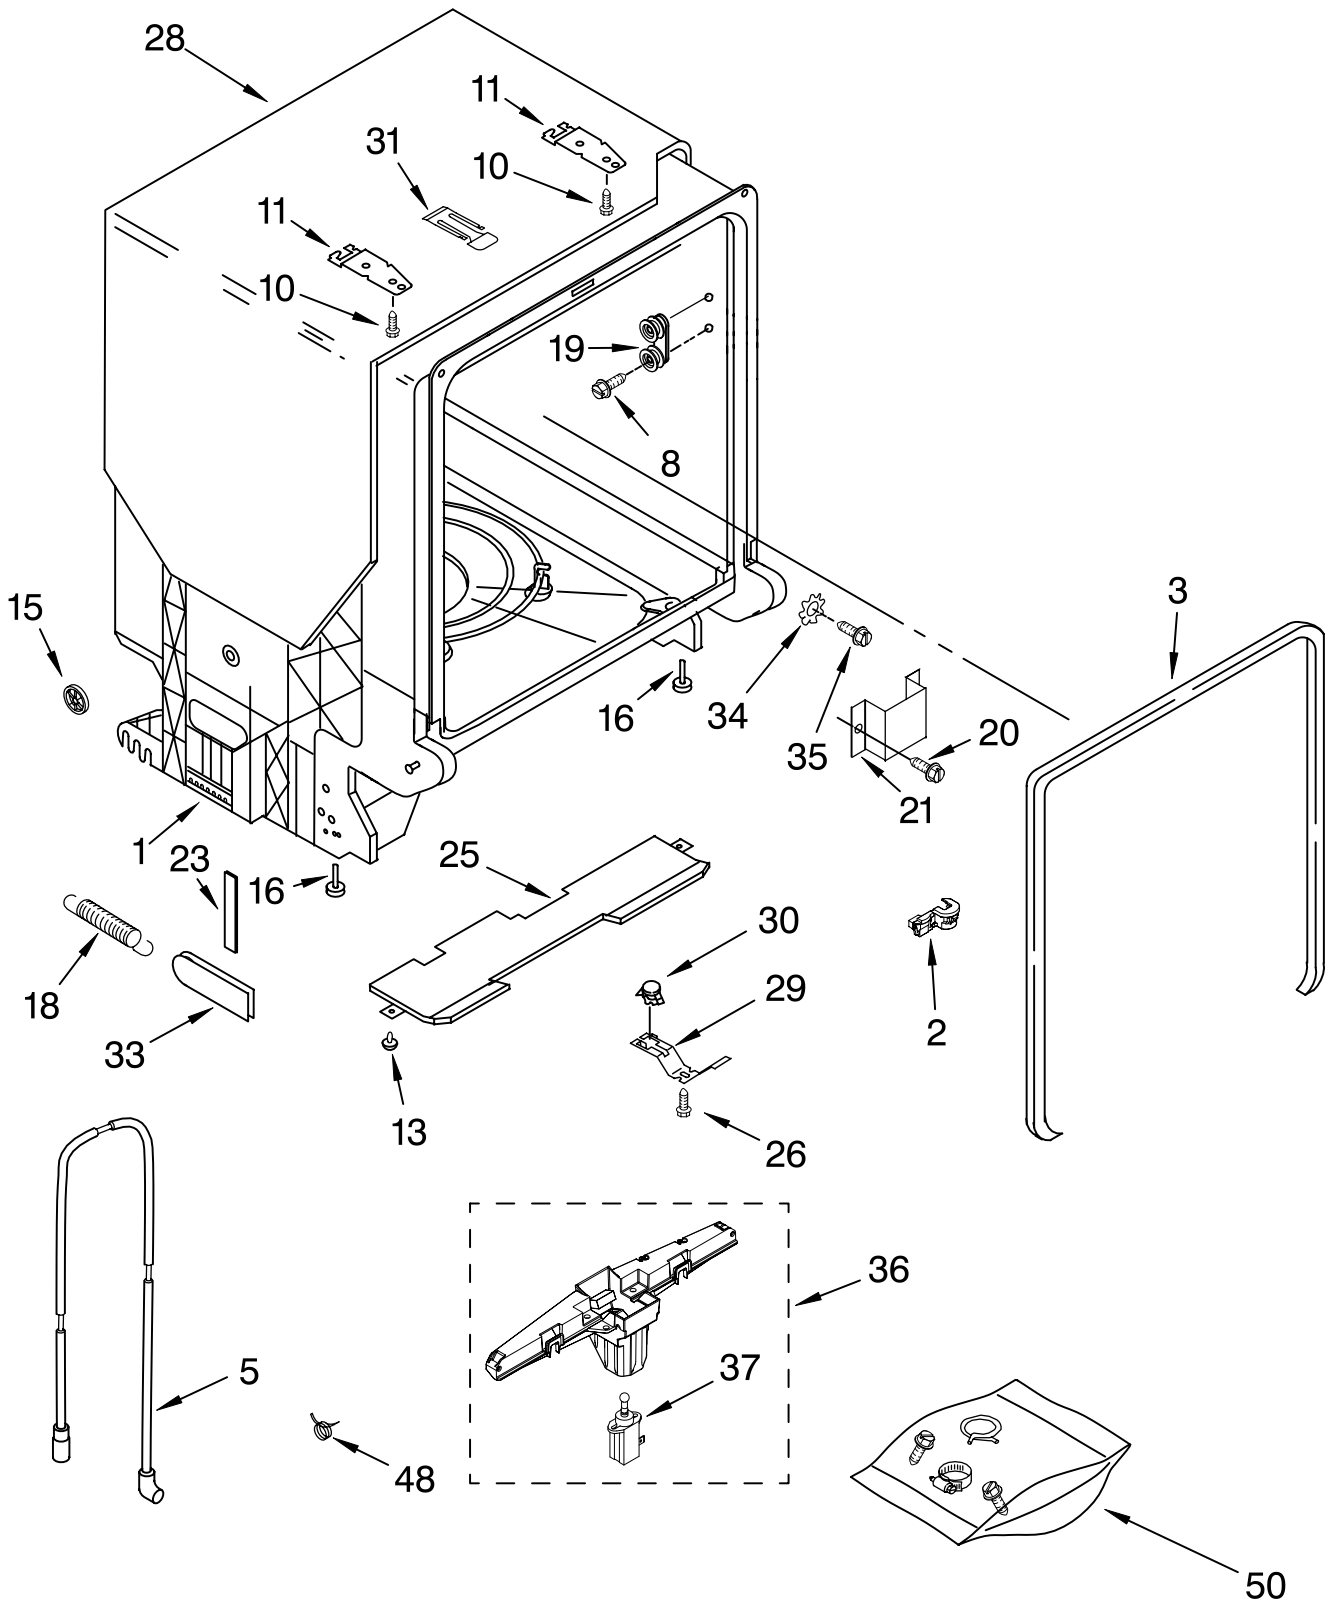

TUB AND FRAME PARTS

For Models: GU2700XTSB1, GU2700XTSQ1, GU2700XTST1, GU2700XTSS1, GU2700XTSY1
(Black) (White) (Biscuit) (Stainless) (Silver)

FOR ORDERING INFORMATION REFER TO PARTS PRICE LIST

TUB AND FRAME PARTS

For Models: GU2700XTSB1, GU2700XTSQ1, GU2700XTST1, GU2700XTSS1, GU2700XTSY1
(Black) (White) (Biscuit) (Stainless) (Silver)

Illus. No.	Part No.	DESCRIPTION
1	8575978	Tub Assembly (Also Order Heater)
2	8573061	Strain Relief
3	8268888	Door Seal
5	8531022	Drain Loop With Check Valve
8	8533836	Screw (8)
10	3367670	Screw
11	8269145	Bracket, Undercounter
13	3400924	Retainer, Push-In
15	8269831	Wheel Leg
16	8524584	Leveler, Leg
18	8524473	Spring, Door Balance
19	8575897	Wheel & Mount Assembly
20	3400892	Screw
21	8268991	Cover, Terminal Box
23	8268961	Pad, Friction
25	8268587	Insulator, Sound
26	304231	Screw
28	8573239	Shield, Sound Tub
29	3378595	Bracket, Thermostat
30	661566	Thermostat
31	8580309	Strike, Latch
33	8268990	Bushing, Door Spring
34	3378128	Washer
35	3400014	Screw
36	8575616	Actuator Assembly
37	8559844	Motor Wax
48	356138	Clamp, Hose (1)
50	8269297	Miscellaneous Parts Bag (Includes 2 Screws & 2 Hose Clamps)