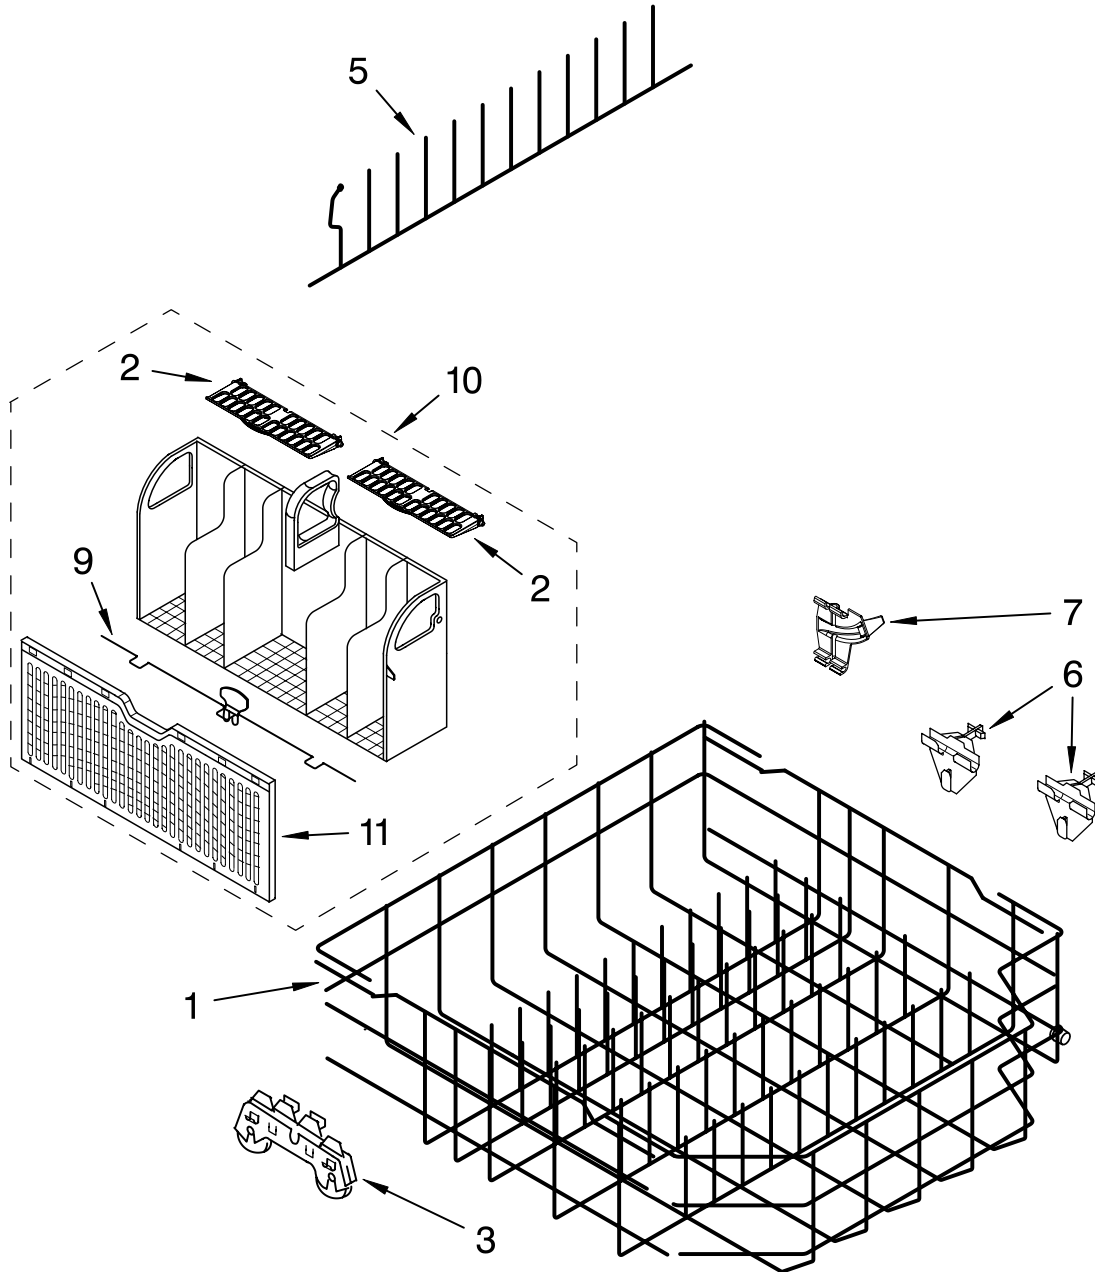

LOWER RACK PARTS

For Models: GU2700XTSB1, GU2700XTSQ1, GU2700XTST1, GU2700XTSS1, GU2700XTSY1
(Black) (White) (Biscuit) (Stainless) (Silver)

Illus. No.	Part No.	DESCRIPTION	Illus. No.	Part No.	DESCRIPTION	Illus. No.	Part No.	DESCRIPTION
1	8561749	Lower Rack Assembly	3	8268713	Wheel & Transport Assembly	7	8539112	Retainer, Tine Row
2	8535078	Lid, Small Items	5	8562068	Tine Row	9	8539118	Latch Assembly
			6	8562058	Clip, Silverware Basket	10	8562061	Silverware Basket Assembly
						11	8562060	Door, Silverware Basket

FOR ORDERING INFORMATION REFER TO PARTS PRICE LIST