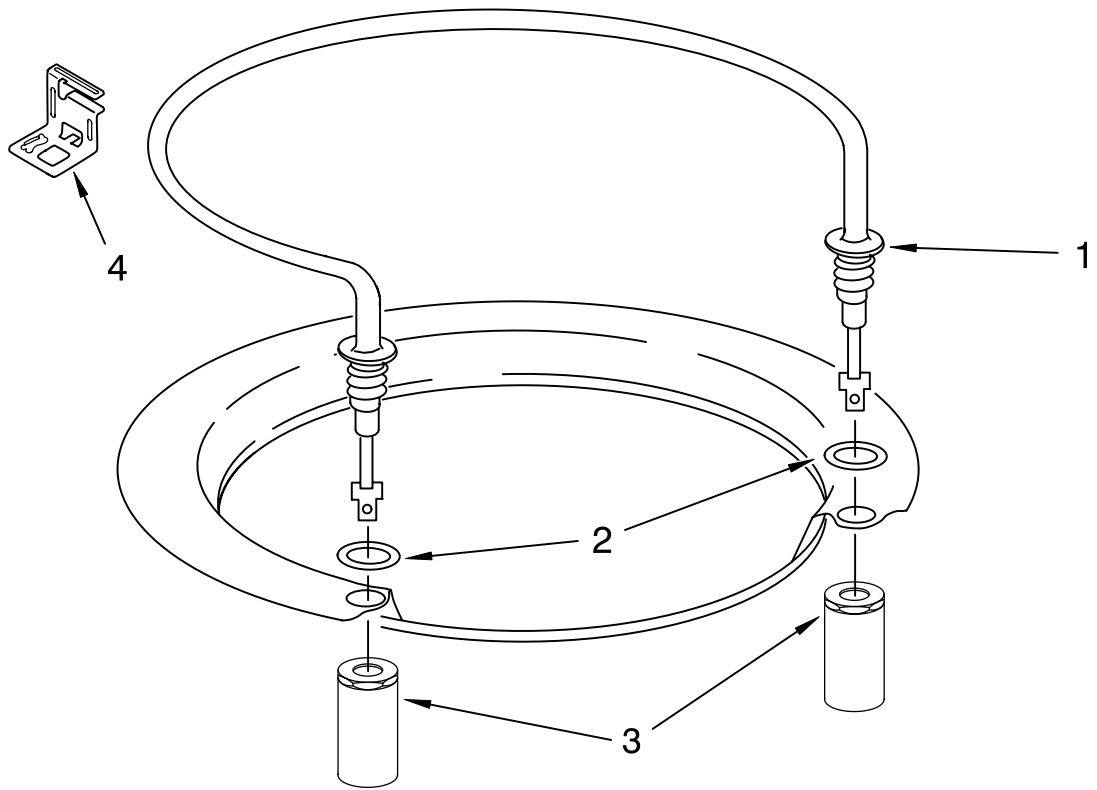

HEATER PARTS

For Models: GU2700XTSB1, GU2700XTSQ1, GU2700XTST1, GU2700XTSS1, GU2700XTSY1
(Black) (White) (Biscuit) (Stainless) (Silver)

Illus. No.	Part No.	DESCRIPTION
1	8563007	Heater Element Assembly (Also Includes Item 2)
2	717273	Washer, Heater Element
3	8268548	Nut, Heater Element
4	8269262	Bracket, Heater Support

NOTE: If heater element is removed, it must be replaced.

FOR ORDERING INFORMATION REFER TO PARTS PRICE LIST