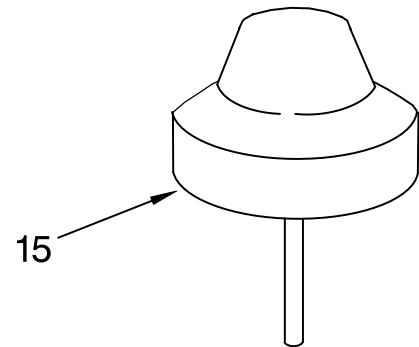

FOR ORDERING INFORMATION REFER TO PARTS PRICE LIST