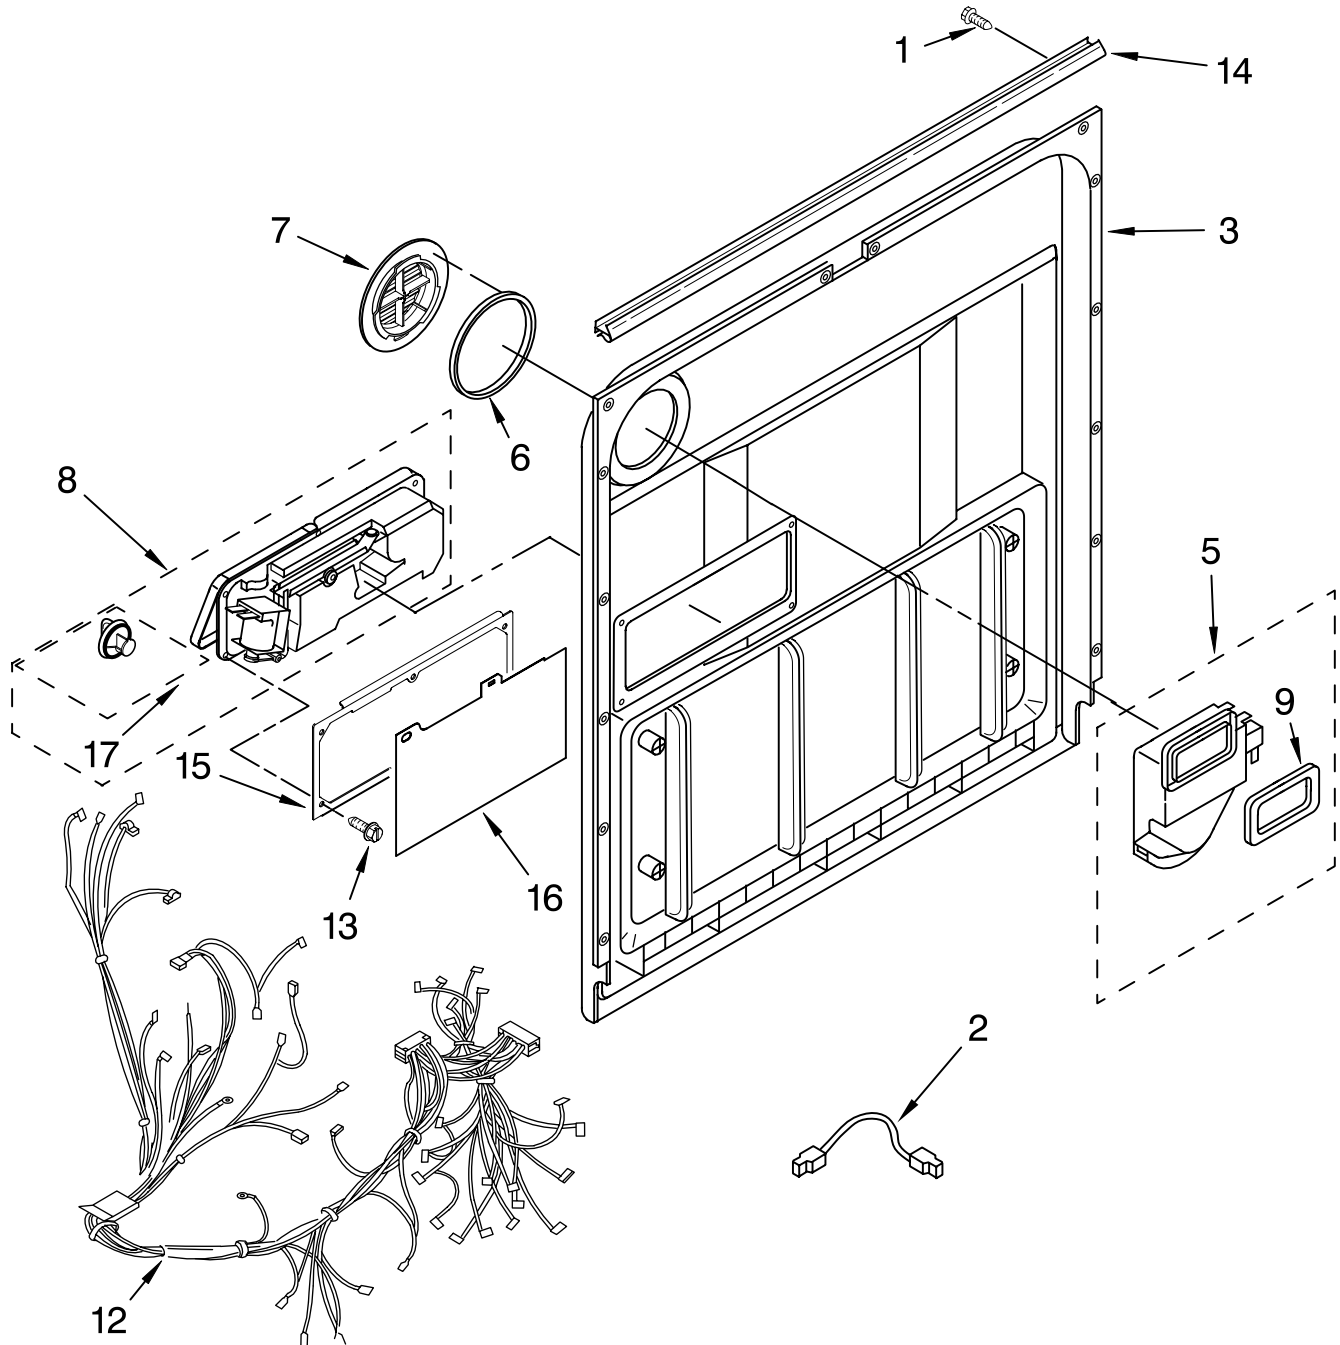

DOOR AND LATCH PARTS

For Models: GU2700XTSB1, GU2700XTSQ1, GU2700XTST1, GU2700XTSS1, GU2700XTSY1
(Black) (White) (Biscuit) (Stainless) (Silver)

Illus. No.	Part No.	DESCRIPTION	Illus. No.	Part No.	DESCRIPTION	Illus. No.	Part No.	DESCRIPTION
1	3369051	Screw, Door	6	8269259	Gasket, Vent	12	W10071140	Wiring Harness Main
2	8545608	Harness, Vent Motor	7	8575893	Deflector, Vent (Also Order Item 6)	13	8281154	Screw (6)
3	8575895	Inner Door (Also Order Item 6)	8	8565815	Dispenser, Assembly	14	8269296	Seal, Console/door
5	8572583	Vent Assembly (Also Order Item 6)	9	8269258	Seal, Front	15	8535637	Bracket, Dispenser
						16	8531865	Shield, Dispenser
						17	8558307	Knob, Dispenser

FOR ORDERING INFORMATION REFER TO PARTS PRICE LIST