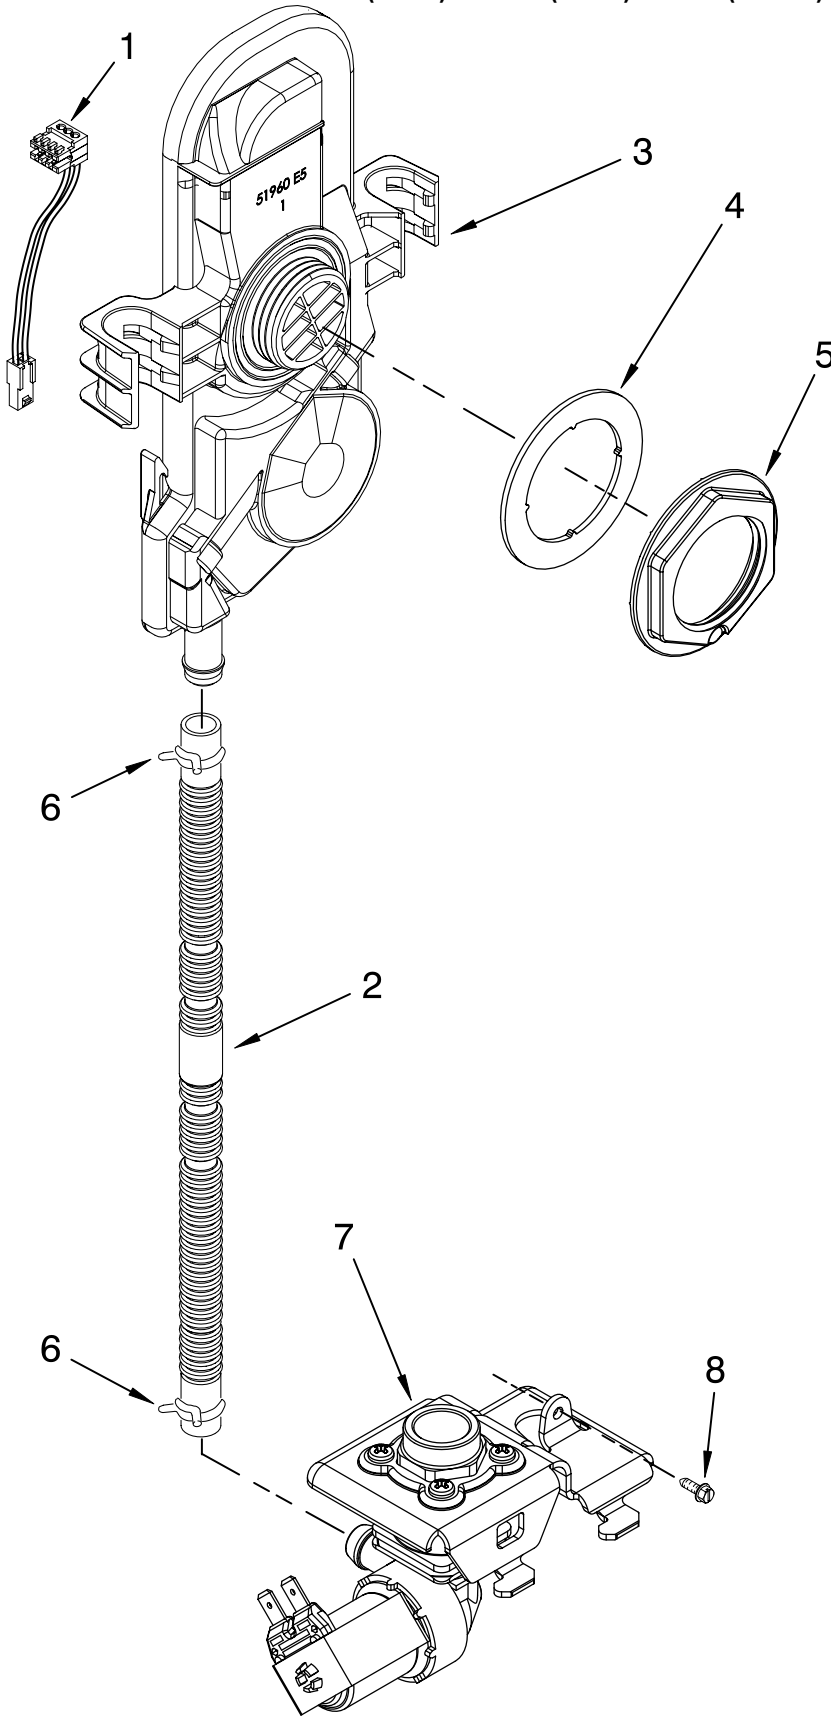

FILL AND OVERFILL PARTS

For Models: GU2700XTSB1, GU2700XTSQ1, GU2700XTST1, GU2700XTSS1, GU2700XTSY1
(Black) (White) (Biscuit) (Stainless) (Silver)

Illus. No.	Part No.	DESCRIPTION

1	W10070120	Wire, Jumper
2	W10041920	Hose, Inlet
3	W10041900	Water Inlet (Also Order Item 4)
4	8531323	Gasket
5	8531327	Nut, Inlet (Also Order Item 4)
6	371505	Clamp, Hose
7	8563405	Fill Valve Assembly
8	304392	Screw
11	8268909	Switch, Overfill Control
12	8545881	Standpipe, Overfill
13	304231	Screw
15	8268895	Float & Retainer Assembly
16	8268892	Lever, Overflow Switch