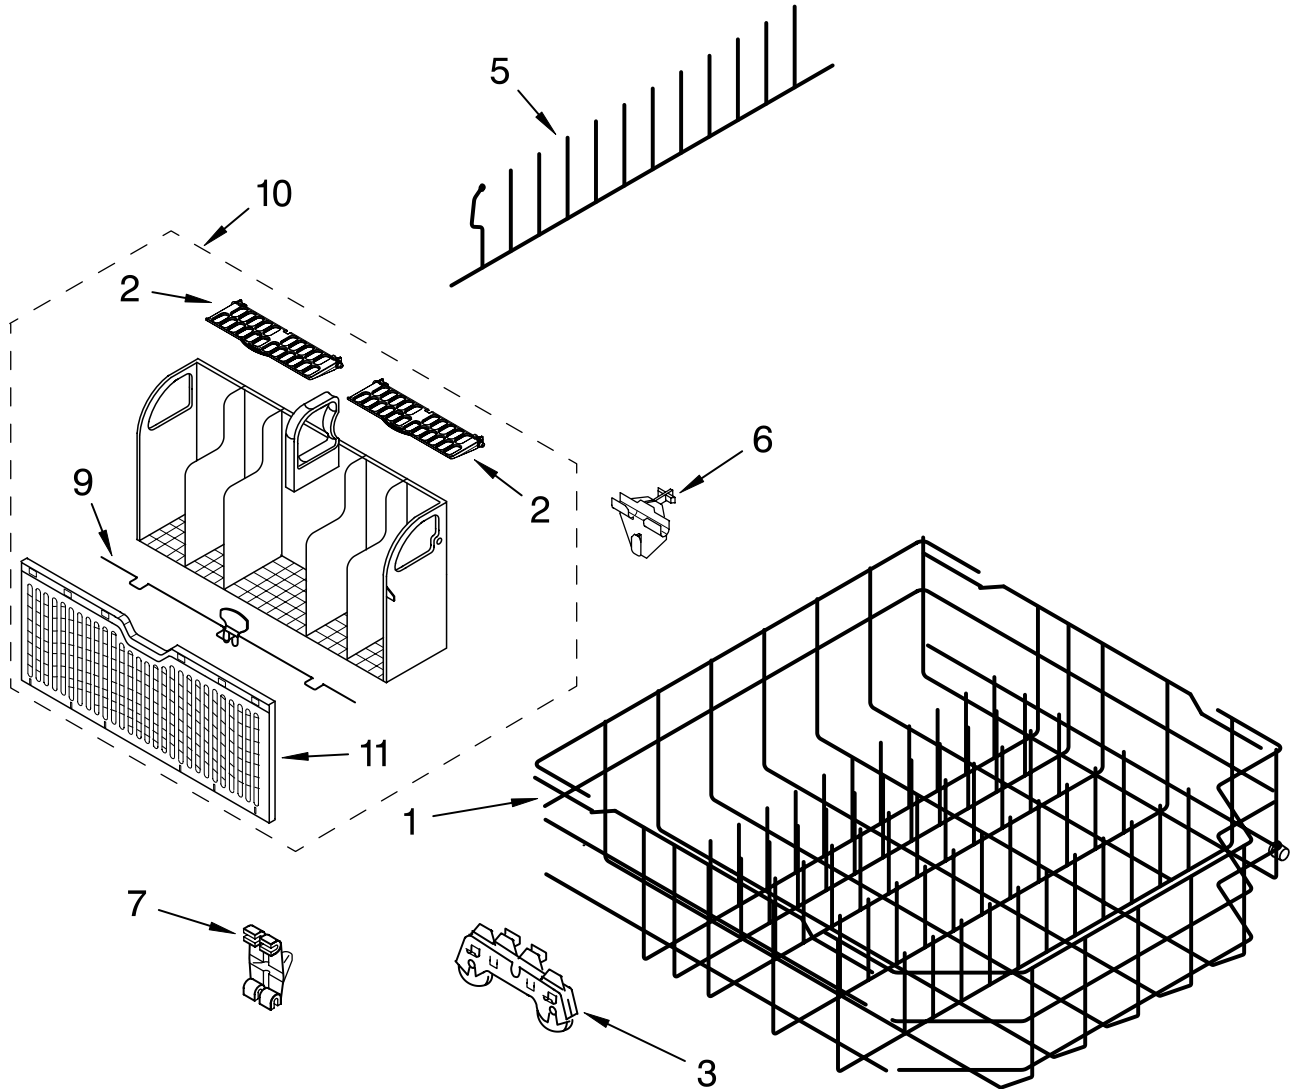

LOWER RACK PARTS

For Models: GU2455XTSB2, GU2455XTSQ2, GU2455XTST2, GU2455XTSS2
(Black) (White) (Biscuit) (Stainless)

Illus. No.	Part No.	DESCRIPTION
1	8561749	Lower Rack Assembly (Includes Item 3)
2	8535078	Lid, Small Items
3	8268713	Wheel & Transport Assembly
5	8562068	Tine Row
6	8562058	Clip, Silverware Basket
7	8539124	Retainer, Tine Row
9	8539118	Latch Assembly
10	8562061	Silverware, Basket Assembly
11	8562060	Door, Silverware Basket

FOR ORDERING INFORMATION REFER TO PARTS PRICE LIST