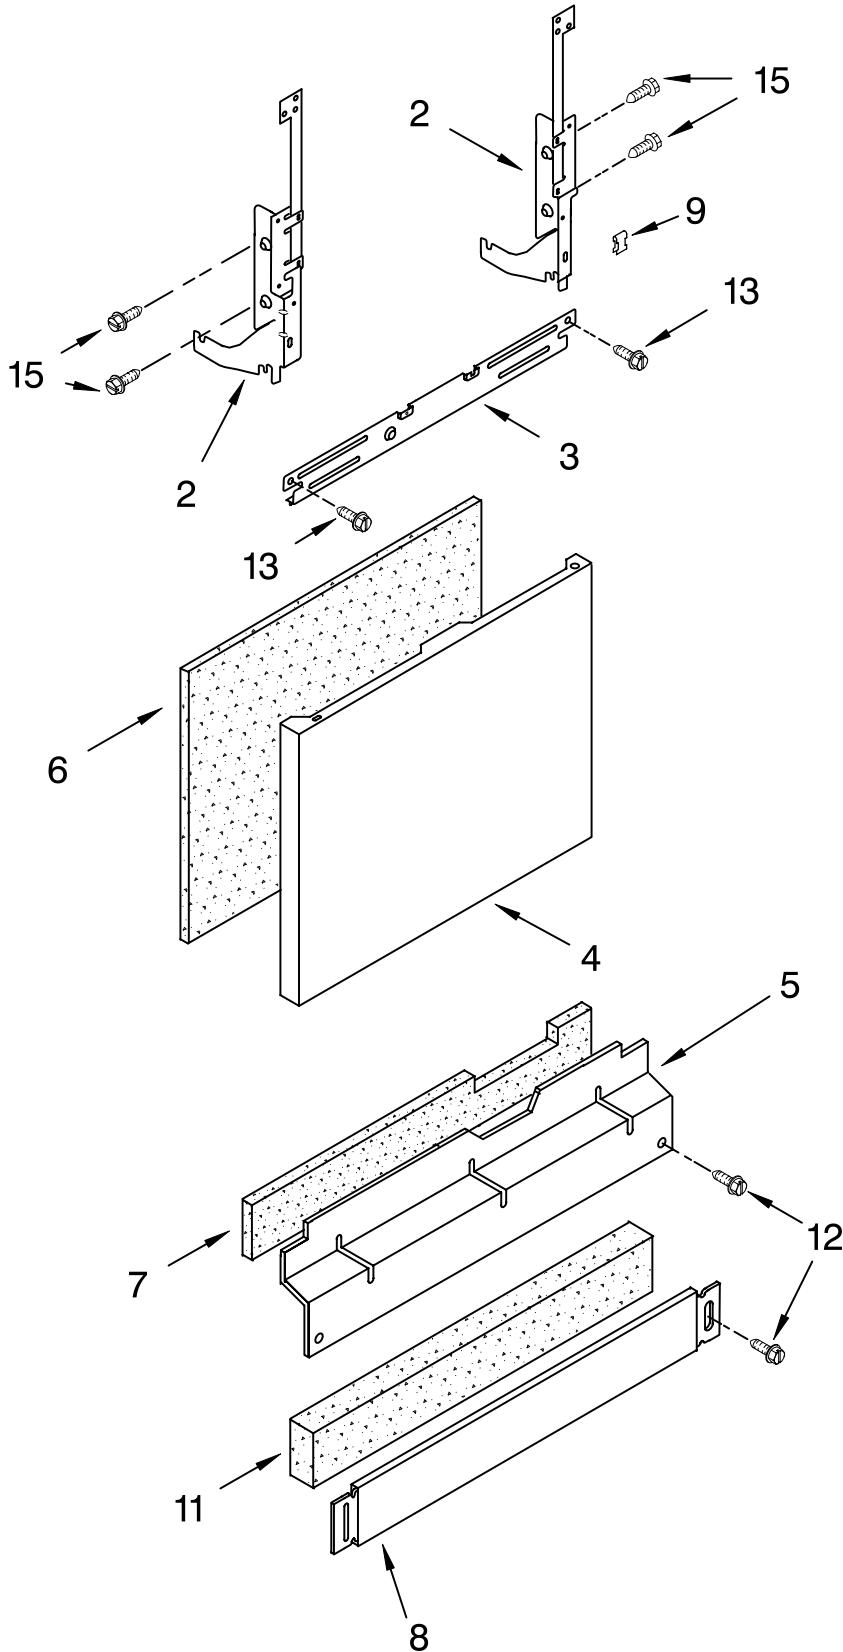

# DOOR AND PANEL PARTS

For Models: GU2455XTSB2, GU2455XTSQ2, GU2455XTST2, GU2455XTSS2  
 (Black) (White) (Biscuit) (Stainless)

UNDERCOUNTER  
 DISHWASHER

Illus. No.	Part No.	DESCRIPTION
1	8575348	Literature Parts Instructions, Installation
	W10102784	Energy Guide
	8575899	Guide, Use & Care
	W10082651	Tech Sheet
2	8534858	Left Arm, Hinge
	8534857	Right
3	8268983	Stiffener, Door
4		Panel Front
	W10073200	Black
	W10073210	White
	W10073220	Biscuit
	8269845	Stainless
5		Access Panel (Includes Item 7)
	8558260	Black
	8558261	White
	8558262	Biscuit
6	8268580	Insulation, Door
7	8542578	Insulation, Access Panel
8		Toe Panel (Includes Item 11)
	8558252	Black
	8558253	White
	8558254	Biscuit
9	8269740	Clip, Grounding
11	8268581	Insulation, Toe Panel
12		Screw
	302868	Black
	3400836	White
	3400865	Biscuit
13	343641	Screw
15	489470	Screw

Illus. No.	Part No.	DESCRIPTION
4	W10056090	Cover Control Shield Assembly
5	8524471	Actuator, Latch
6	661663	BI-Metal
7	8269206	Display, Dual Light
8	3369051	Screw (6)

Illus. No.	Part No.	DESCRIPTION
9		Handle, Latch
	8575331	Black
	8575332	White
	8575333	Biscuit
10	8524476	Bolt, Latch
11	8575277	Control, Electronic
12	8269209	Switch, Door