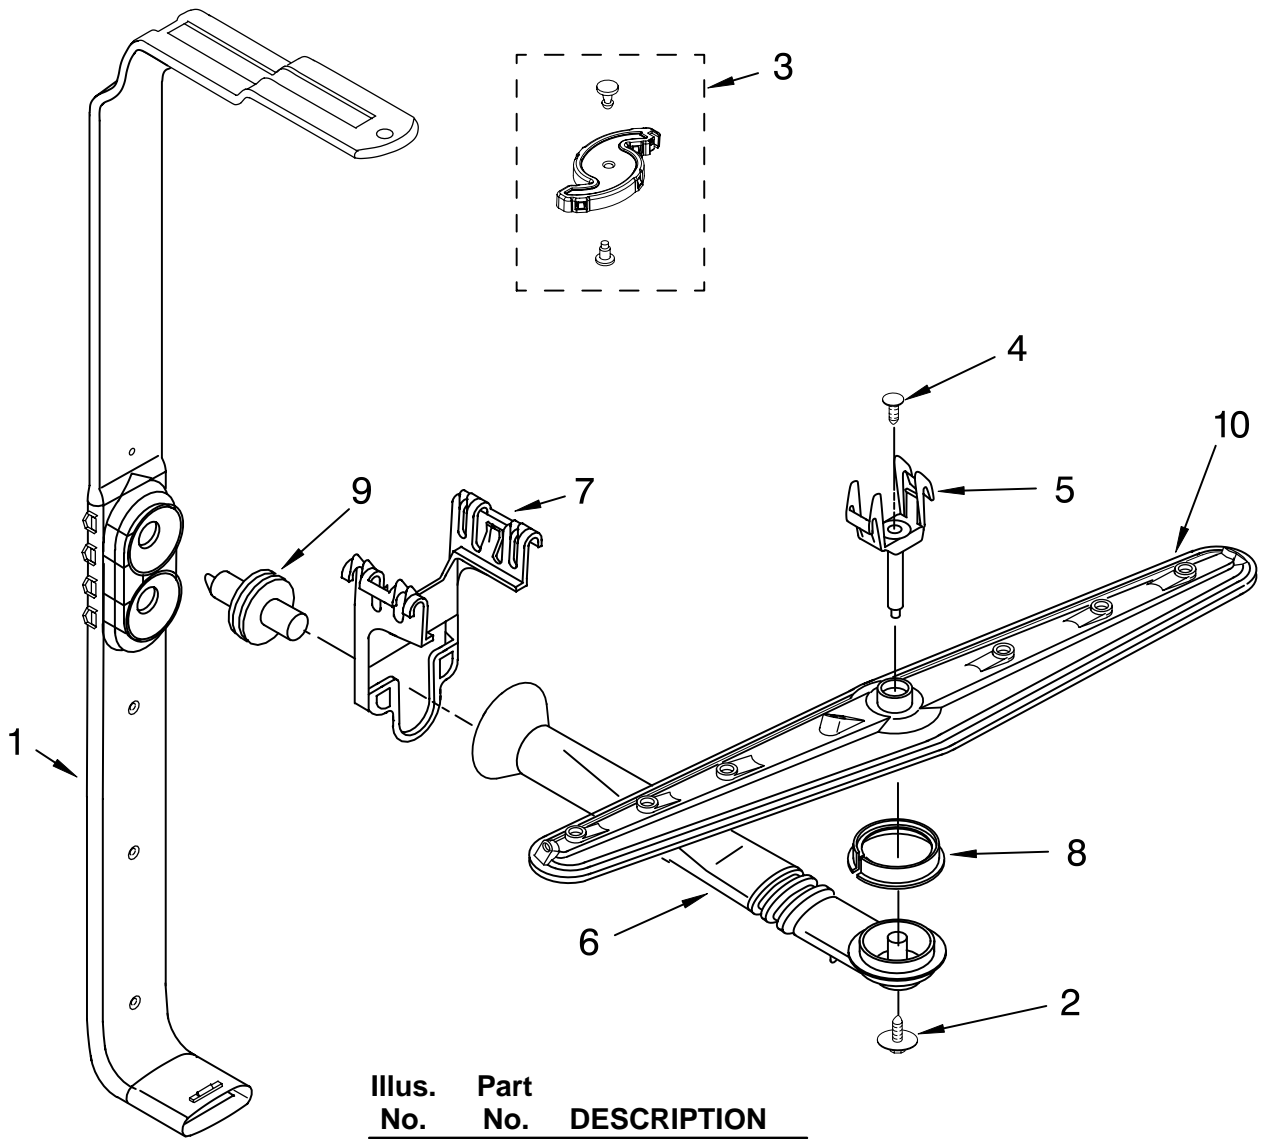

UPPER WASH AND RINSE PARTS

For Models: GU2455XTSB2, GU2455XTSQ2, GU2455XTST2, GU2455XTSS2
(Black) (White) (Biscuit) (Stainless)

Illus. No.	Part No.	DESCRIPTION
1	8559850	Feed Tube Assembly (Also Includes Item 3)
2	8533889	Screw
3	8557720	Spinner, 3rd Level Wash
4	3400920	Cover, Screw
5	8268354	Mount
6	8268356	Manifold
7	8268349	Hanger
8	8268433	Seal, Sprayarm
9	8268350	Probe
10	8561746	Sprayarm

FOR ORDERING INFORMATION REFER TO PARTS PRICE LIST