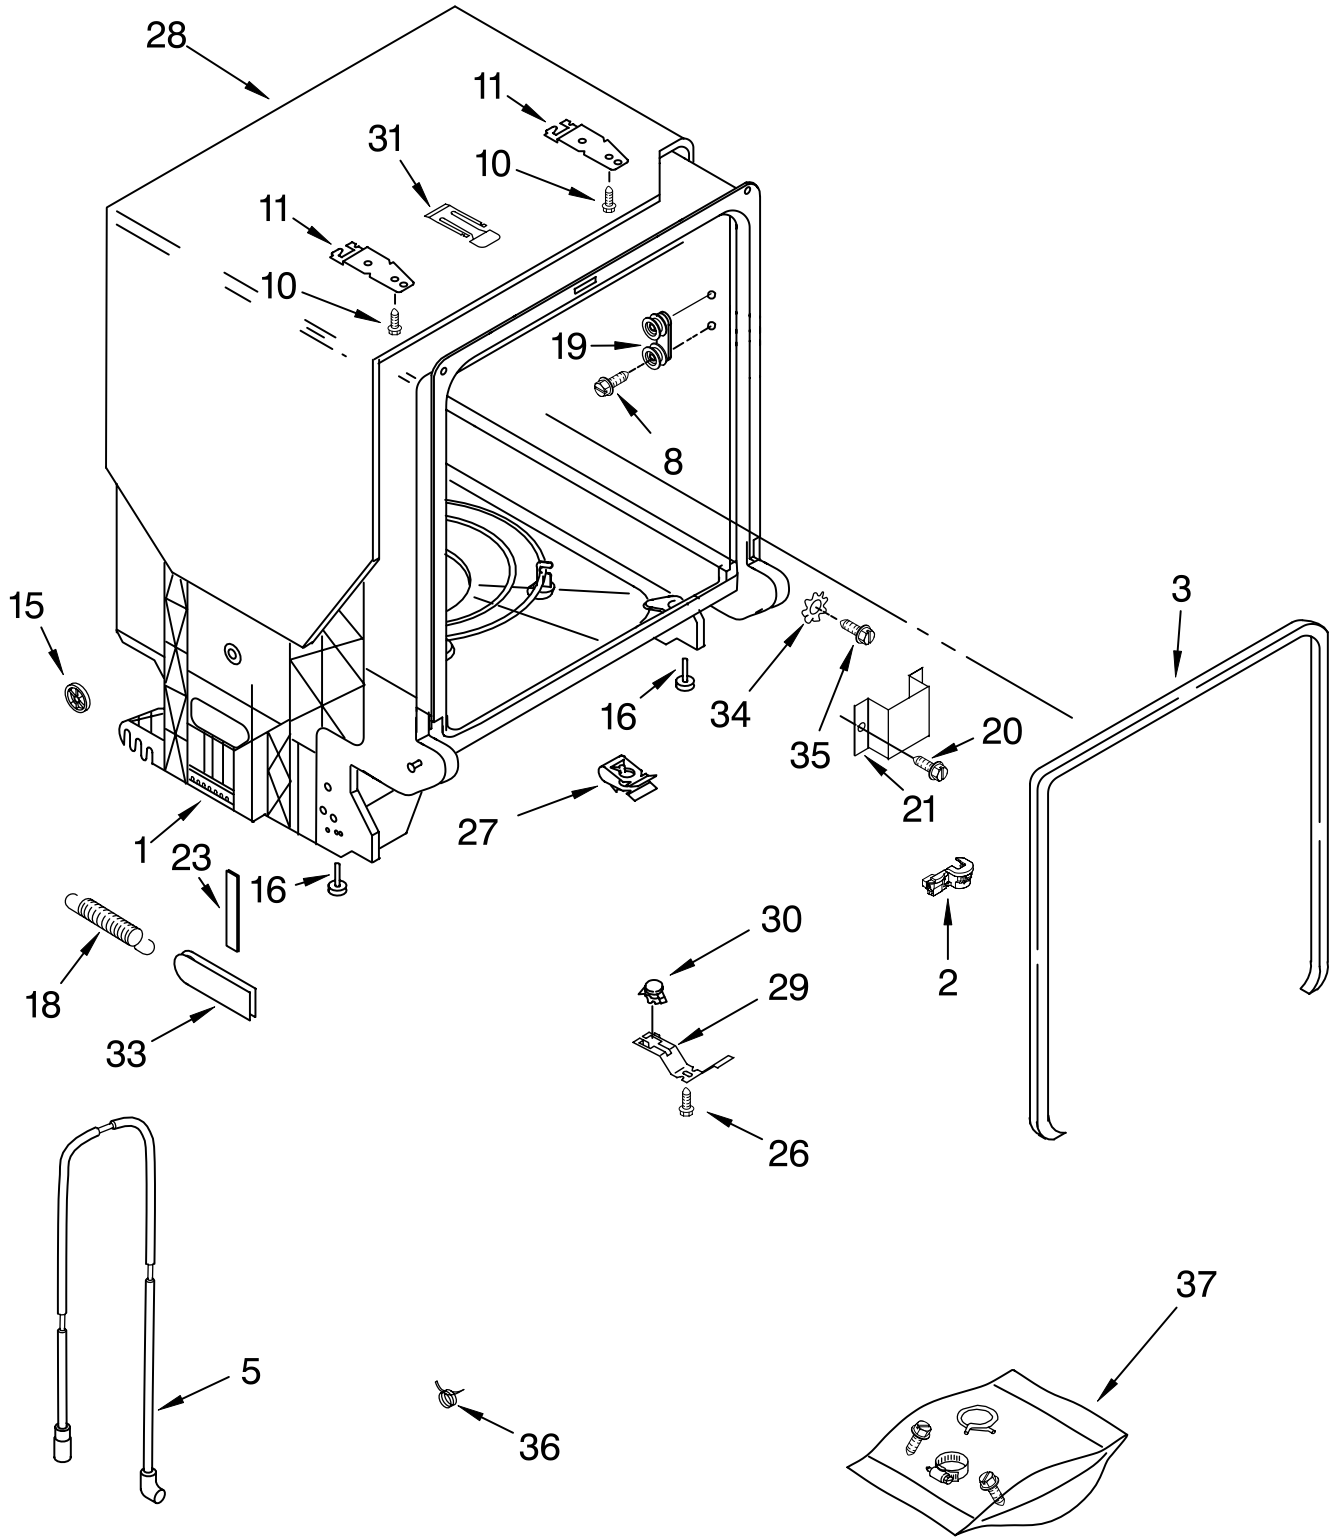

TUB AND FRAME PARTS

For Models: GU2455XTSB2, GU2455XTSQ2, GU2455XTST2, GU2455XTSS2
(Black) (White) (Biscuit) (Stainless)

FOR ORDERING INFORMATION REFER TO PARTS PRICE LIST

TUB AND FRAME PARTS

For Models: GU2455XTSB2, GU2455XTSQ2, GU2455XTST2, GU2455XTSS2
(Black) (White) (Biscuit) (Stainless)

Illus. No.	Part No.	DESCRIPTION
1	8575978	Tub Assembly
2	8573061	Strain Relief
3	8268888	Door Seal
5	8531022	Drain Loop With Check Valve
8	8533836	Screw (8)
10	3400850	Screw
11	8269145	Bracket, Undercounter
15	8269831	Wheel Leg
16	8524584	Leveler, Leg
18	8524473	Spring, Door Balance
19	8575897	Wheel & Mount Assembly
20	3400892	Screw
21	8268991	Cover, Terminal Box
23	8268961	Pad, Friction
26	304231	Screw
27	8269016	Clip, Grounding
28	8573241	Shield, Sound Tub
29	3378595	Bracket, Thermostat
30	661566	Thermostat
31	8580309	Strike, Latch
33	8268990	Bushing, Door Spring
34	3378128	Washer
35	3400014	Screw
36	356138	Clamp, Hose
37	8269297	Miscellaneous Parts Bag (Includes 2 Screws & 2 Hose Clamps)