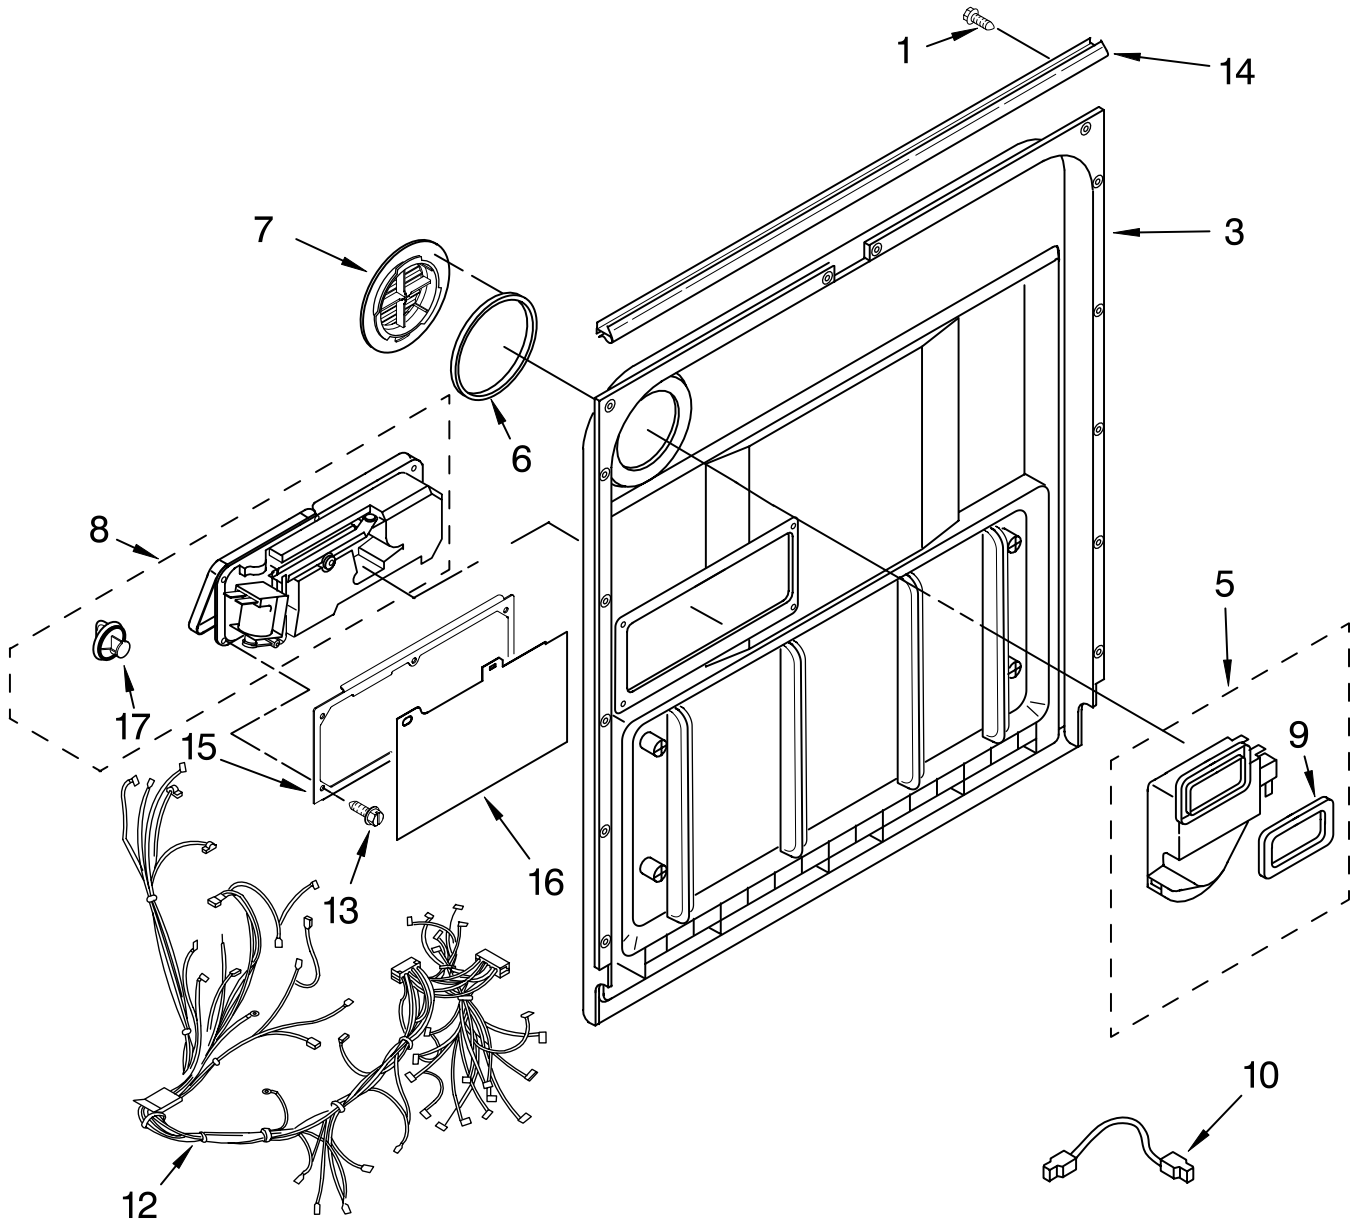

DOOR AND LATCH PARTS

For Models: GU2455XTSB2, GU2455XTSQ2, GU2455XTST2, GU2455XTSS2
(Black) (White) (Biscuit) (Stainless)

Illus. No.	Part No.	DESCRIPTION
1	3369051	Screw, Door
3	8575895	Inner Door (Also Order Item 6)
5	8572583	Vent Assembly (Also Order Item 6)
6	8269259	Gasket, Vent

Illus. No.	Part No.	DESCRIPTION
7	8575893	Deflector, Vent (Also Order Item 6)
8	8565815	Dispenser, Assembly (Includes Items 2 & 17)
9	8269258	Seal, Front

Illus. No.	Part No.	DESCRIPTION
10	8545608	Harness, Vent Motor
12	8573175	Wiring Harness Main
13	8281154	Screw
14	8269296	Seal, Console/door
15	8535637	Bracket, Dispenser
16	8531865	Shield, Dispenser
17	8558307	Cap, Rinse Aid

FOR ORDERING INFORMATION REFER TO PARTS PRICE LIST