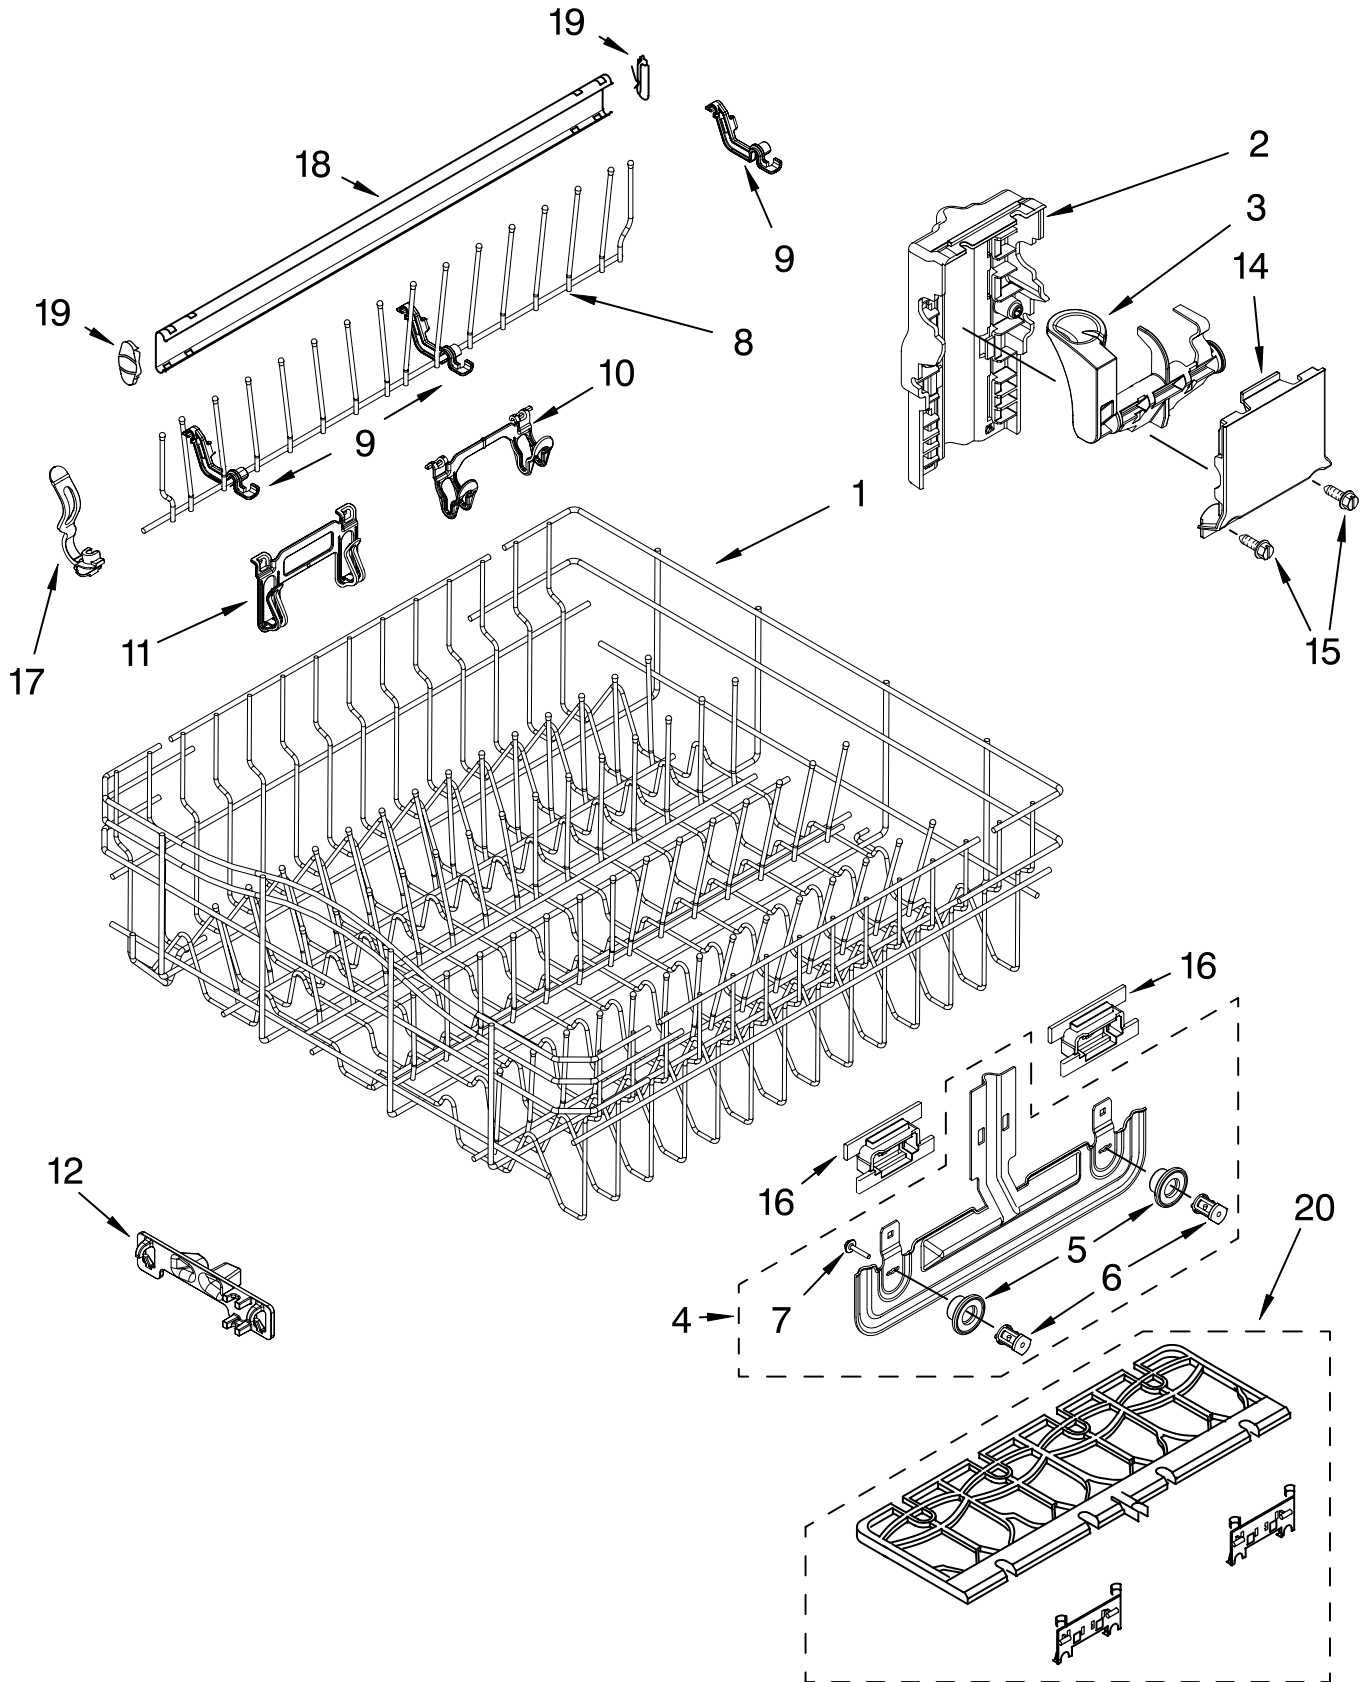

UPPER RACK AND TRACK PARTS

For Models: GU2455XTSB2, GU2455XTSQ2, GU2455XTST2, GU2455XTSS2
(Black) (White) (Biscuit) (Stainless)

FOR ORDERING INFORMATION REFER TO PARTS PRICE LIST

UPPER RACK AND TRACK PARTS

For Models: GU2455XTSB2, GU2455XTSQ2, GU2455XTST2, GU2455XTSS2
(Black)   (White)   (Biscuit)   (Stainless)

Illus. No.	Part No.	DESCRIPTION
1	8539235	Dishrack, Upper
2	8531344	Housing, Adjuster
3	8539122	Actuator, Adjuster
	8539121	Right
	8539121	Left
4	8268654	Adjuster Assembly
5	3385088	Wheel
6	8268703	Axel, Adjuster
7	8281156	Screw
8	9744566	Tine Row
9	8539190	Clip, Pivot
10	8562049	Clip, Side Utensil
11	8562056	Clip, Side (Light Items)
12	8539119	Positioner, Dual
14	8531346	Cover, Adjuster
15	9741232	Screw
16	8268738	Positioner, Arm
17	8539113	Clip, No-Flip
18	3385089	Track, Rack
19	8565925	Stop, Track
20	W10082810	Cupshelf, Assembly

FOR ORDERING INFORMATION REFER TO PARTS PRICE LIST