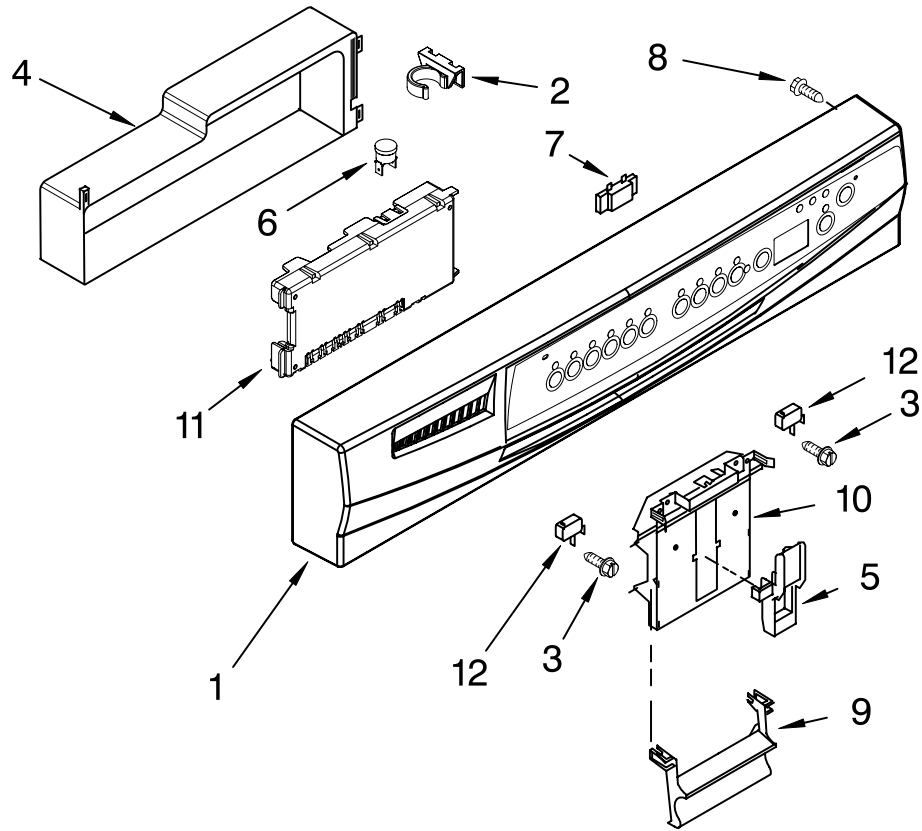

CONTROL PANEL PARTS

For Models: GU2455XTSB2, GU2455XTSQ2, GU2455XTST2, GU2455XTSS2
(Black) (White) (Biscuit) (Stainless)

Illus. No.	Part No.	DESCRIPTION
1		Console Asm. includes Active Overlay & Insert
	W10102863	Black
	W10102864	White
	W10102865	Biscuit
2	8546546	Clip, BI-Metal
3	3400412	Screw

Illus. No.	Part No.	DESCRIPTION
4	W10056090	Cover Control Shield Assembly
5	8524471	Actuator, Latch
6	661663	BI-Metal
7	8269206	Display, Dual Light
8	3369051	Screw (6)

Illus. No.	Part No.	DESCRIPTION
9		Handle, Latch
	8575331	Black
	8575332	White
	8575333	Biscuit
10	8524476	Bolt, Latch
11	8575277	Control, Electronic
12	8269209	Switch, Door

FOR ORDERING INFORMATION REFER TO PARTS PRICE LIST