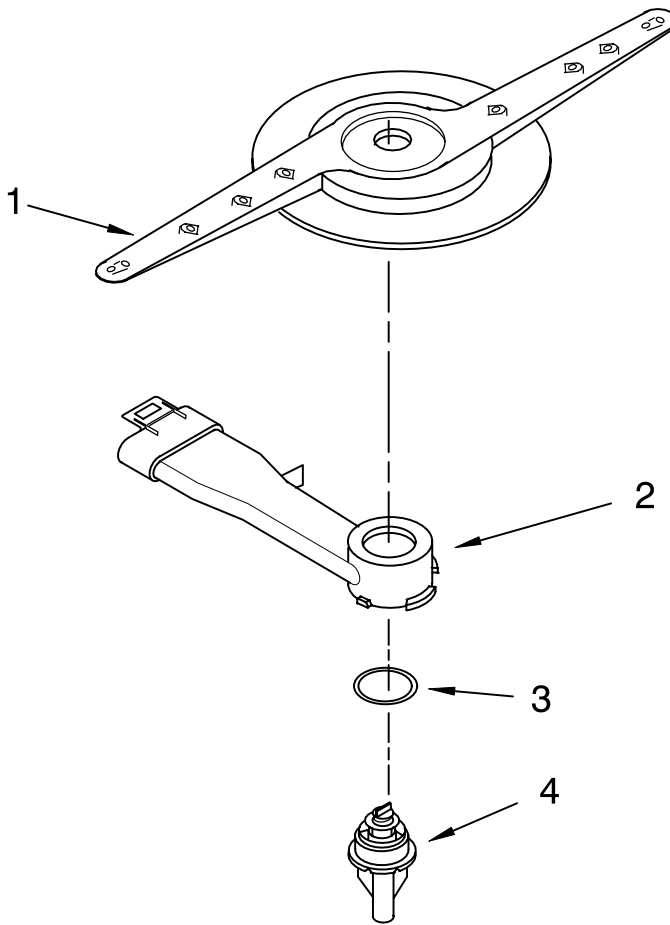

LOWER WASHARM PARTS

For Models: GU2455XTSB2, GU2455XTSQ2, GU2455XTST2, GU2455XTSS2
(Black) (White) (Biscuit) (Stainless)

Illus. No.	Part No.	DESCRIPTION
1	8268333	Wash Arm Assembly
2	8268343	Cap, Internal Rear Feed (Also Order Item 3)
3	8268340	Seal, Sprayarm
4	8268342	Hub, Lower Sprayarm (Also Order Item 3)

FOR ORDERING INFORMATION REFER TO PARTS PRICE LIST