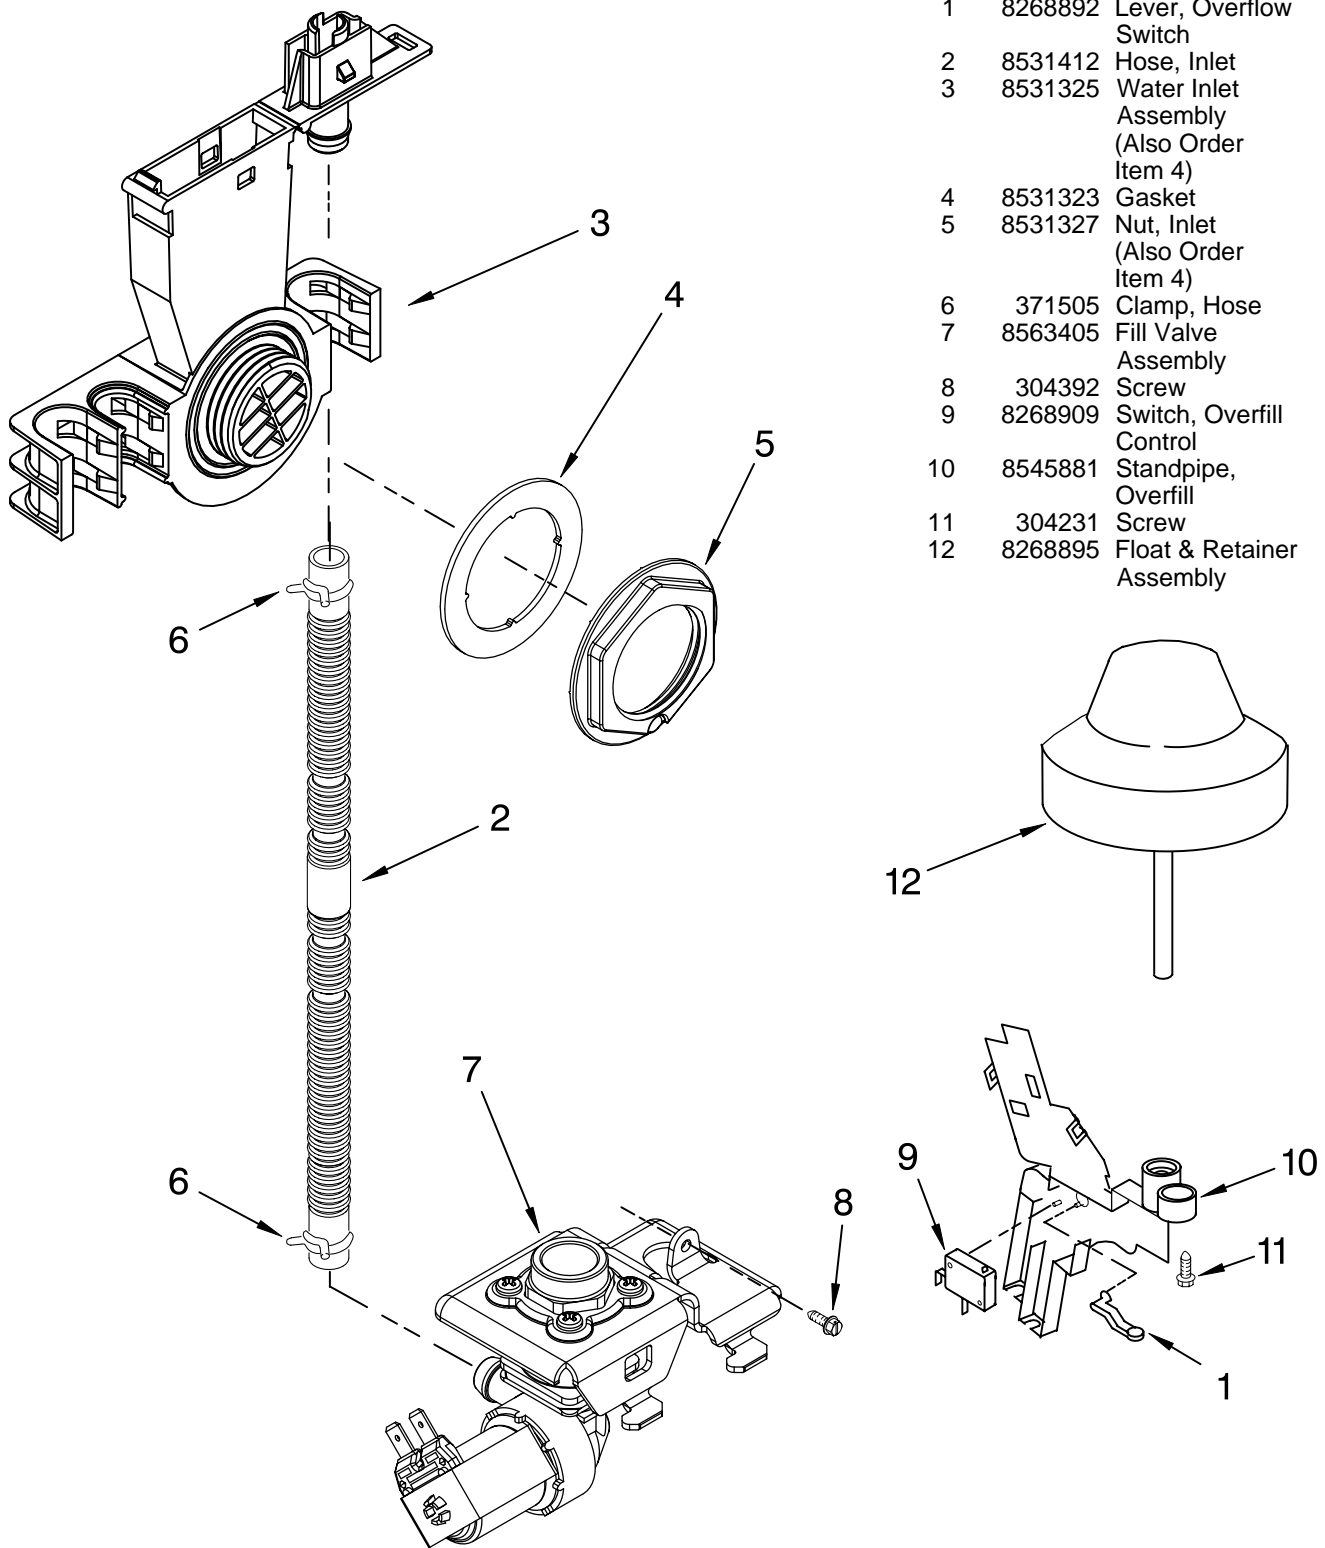

FILL AND OVERFILL PARTS

For Models: GU2455XTSB2, GU2455XTSQ2, GU2455XTST2, GU2455XTSS2
(Black) (White) (Biscuit) (Stainless)

Illus. No.	Part No.	DESCRIPTION

1	8268892	Lever, Overflow Switch
2	8531412	Hose, Inlet
3	8531325	Water Inlet Assembly (Also Order Item 4)
4	8531323	Gasket
5	8531327	Nut, Inlet (Also Order Item 4)
6	371505	Clamp, Hose
7	8563405	Fill Valve Assembly
8	304392	Screw
9	8268909	Switch, Overfill Control
10	8545881	Standpipe, Overfill
11	304231	Screw
12	8268895	Float & Retainer Assembly

FOR ORDERING INFORMATION REFER TO PARTS PRICE LIST