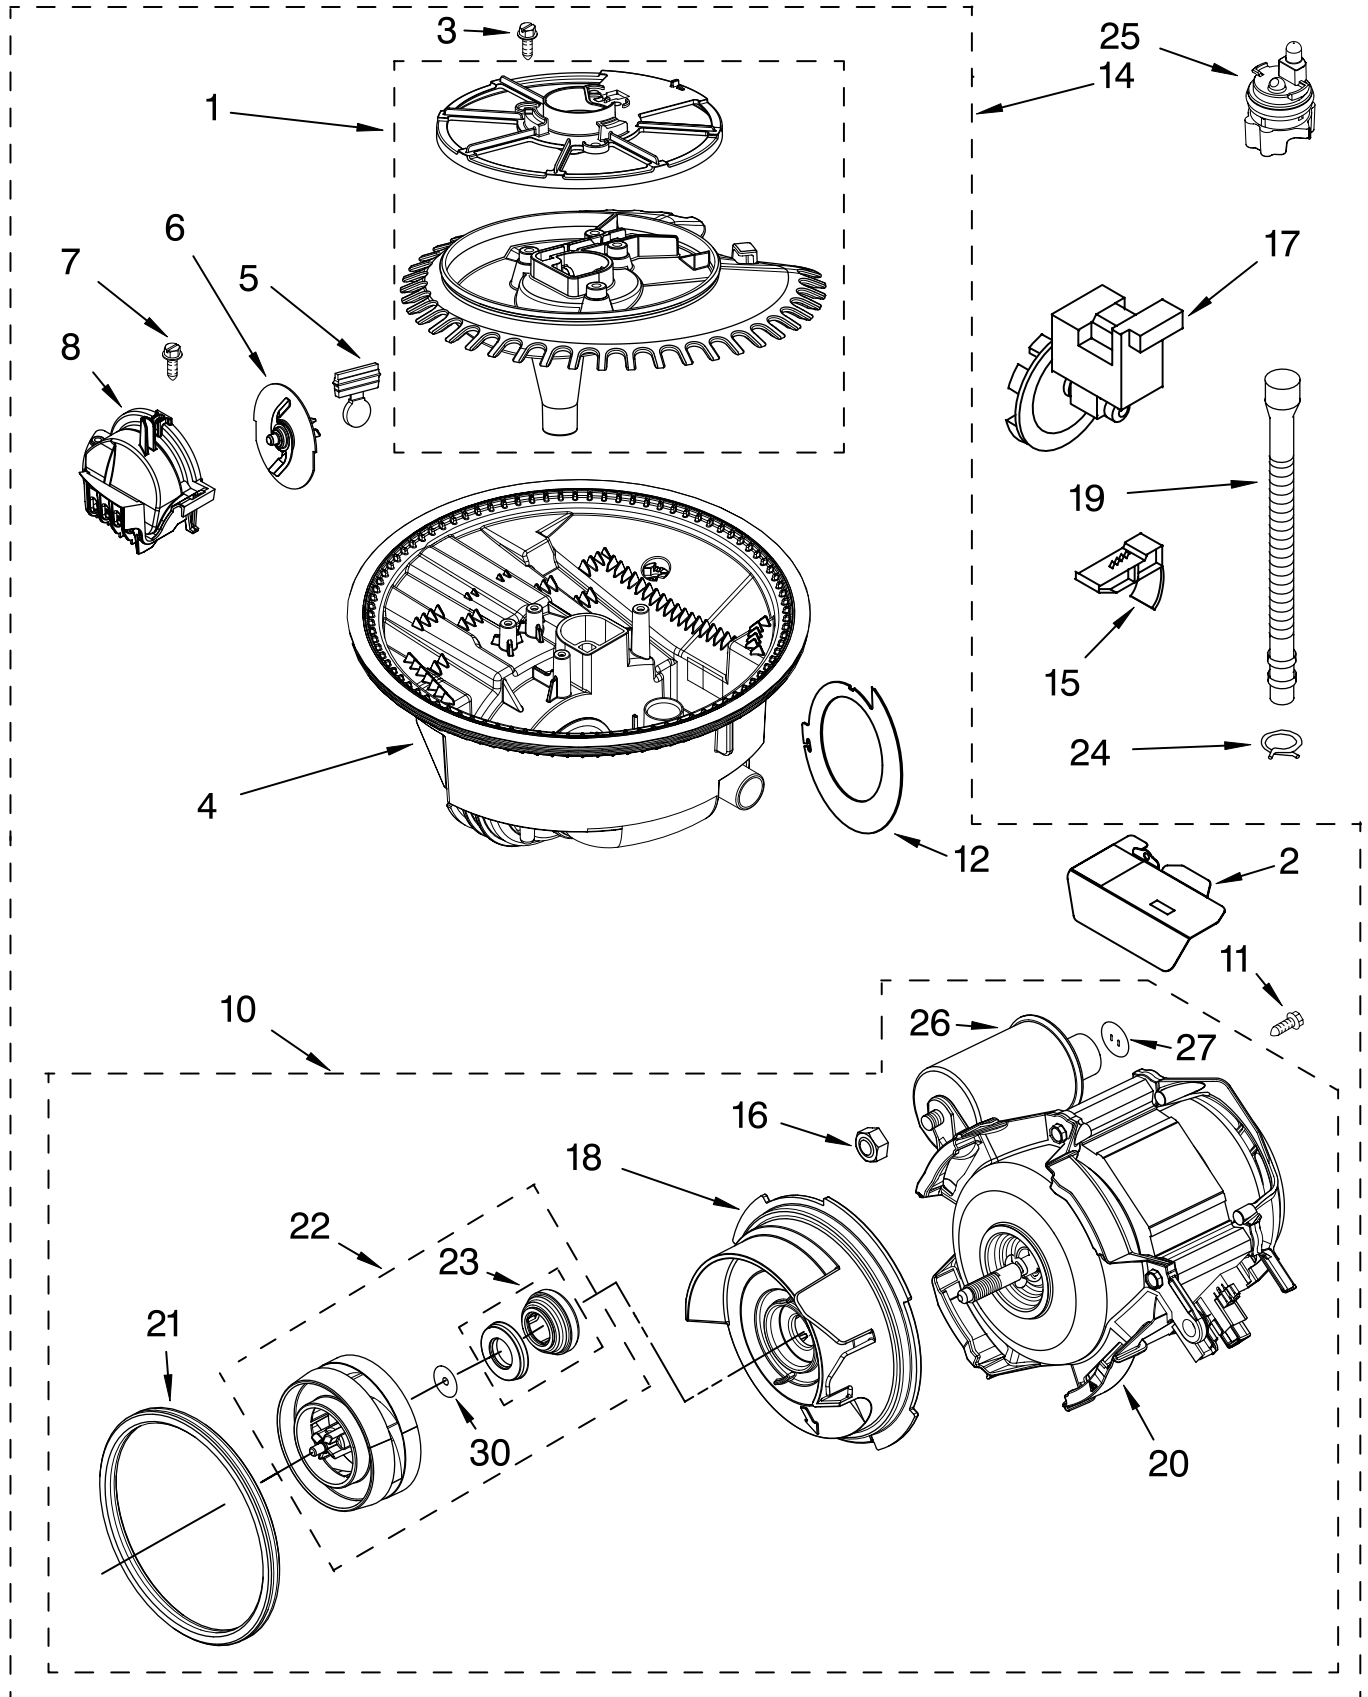

PUMP AND MOTOR PARTS

For Models: GU2455XTSB2, GU2455XTSQ2, GU2455XTST2, GU2455XTSS2
(Black) (White) (Biscuit) (Stainless)

FOR ORDERING INFORMATION REFER TO PARTS PRICE LIST

PUMP AND MOTOR PARTS

For Models: GU2455XTSB2, GU2455XTSQ2, GU2455XTST2, GU2455XTSS2
(Black) (White) (Biscuit) (Stainless)

Illus. No.	Part No.	DESCRIPTION
1	8534952	Accumulator Assy
2	8283527	Shield, Motor
3	3400069	Screw
4	8572618	Sump With Seal
5	8268375	Check Valve, Sump
6	8268383	Chopper Assembly
7	9741232	Screw
8	8531857	Protector, Inlet
10	8534942	Motor Assembly
11	3400217	Screw
12	8268391	Screen, Separation
14	8572615	Sump & Motor Assembly
15	8269524	Tab, Sump
16	8533949	Nut
17	661662	Pump, Drain
18	8531019	Volute, Back (Also Order Item 23)
19	8269144	Hose, Drain
20	8534941	Motor
21	8268397	Seal, Volute
22	8531017	Impeller Kit
23	8268403	Face Seal Assembly
24	356138	Clamp, Hose
25	W10082647	Optical Water Indicator
26	8269507	Capacitor
27	8534946	Shield, Capacitor
30	8531018	Washer