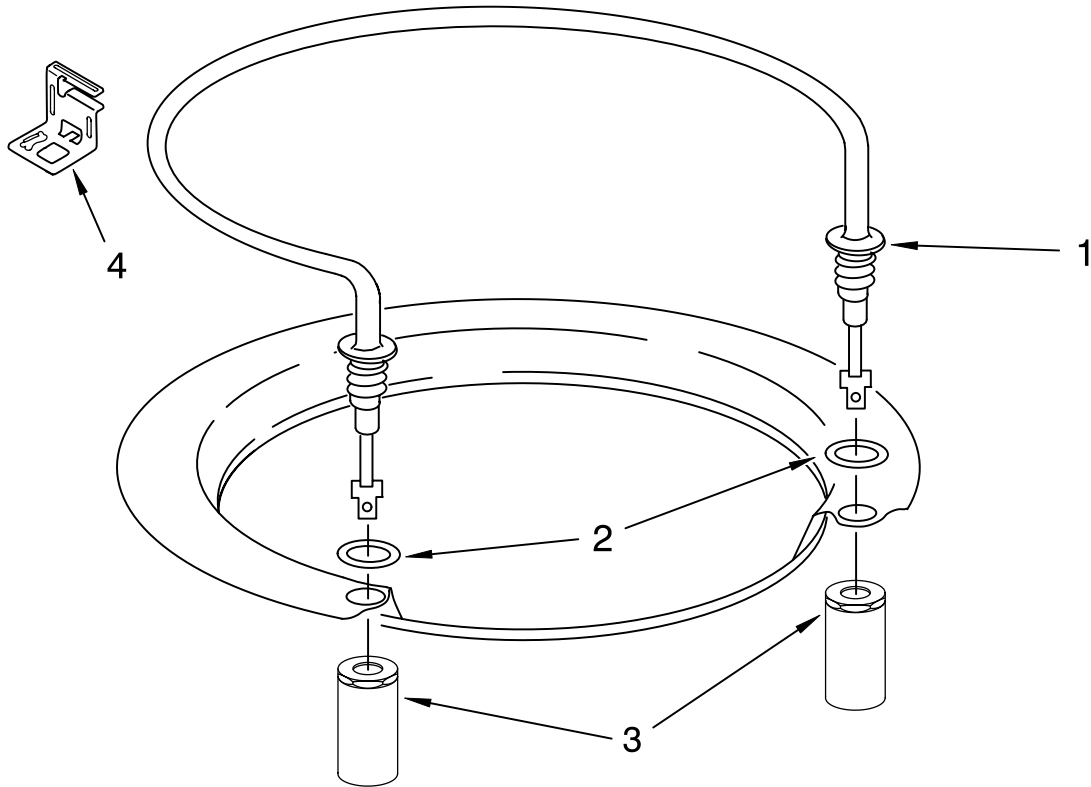

HEATER PARTS

For Models: GU2455XTSB2, GU2455XTSQ2, GU2455XTST2, GU2455XTSS2
(Black) (White) (Biscuit) (Stainless)

Illus. No.	Part No.	DESCRIPTION
1	8563007	Heater Element Assembly (Also Includes Item 2)
2	717273	Washer, Heater Element
3	8268548	Nut, Heater Element
4	8269262	Bracket, Heater Support

NOTE: If heater element is removed, it must be replaced.

FOR ORDERING INFORMATION REFER TO PARTS PRICE LIST