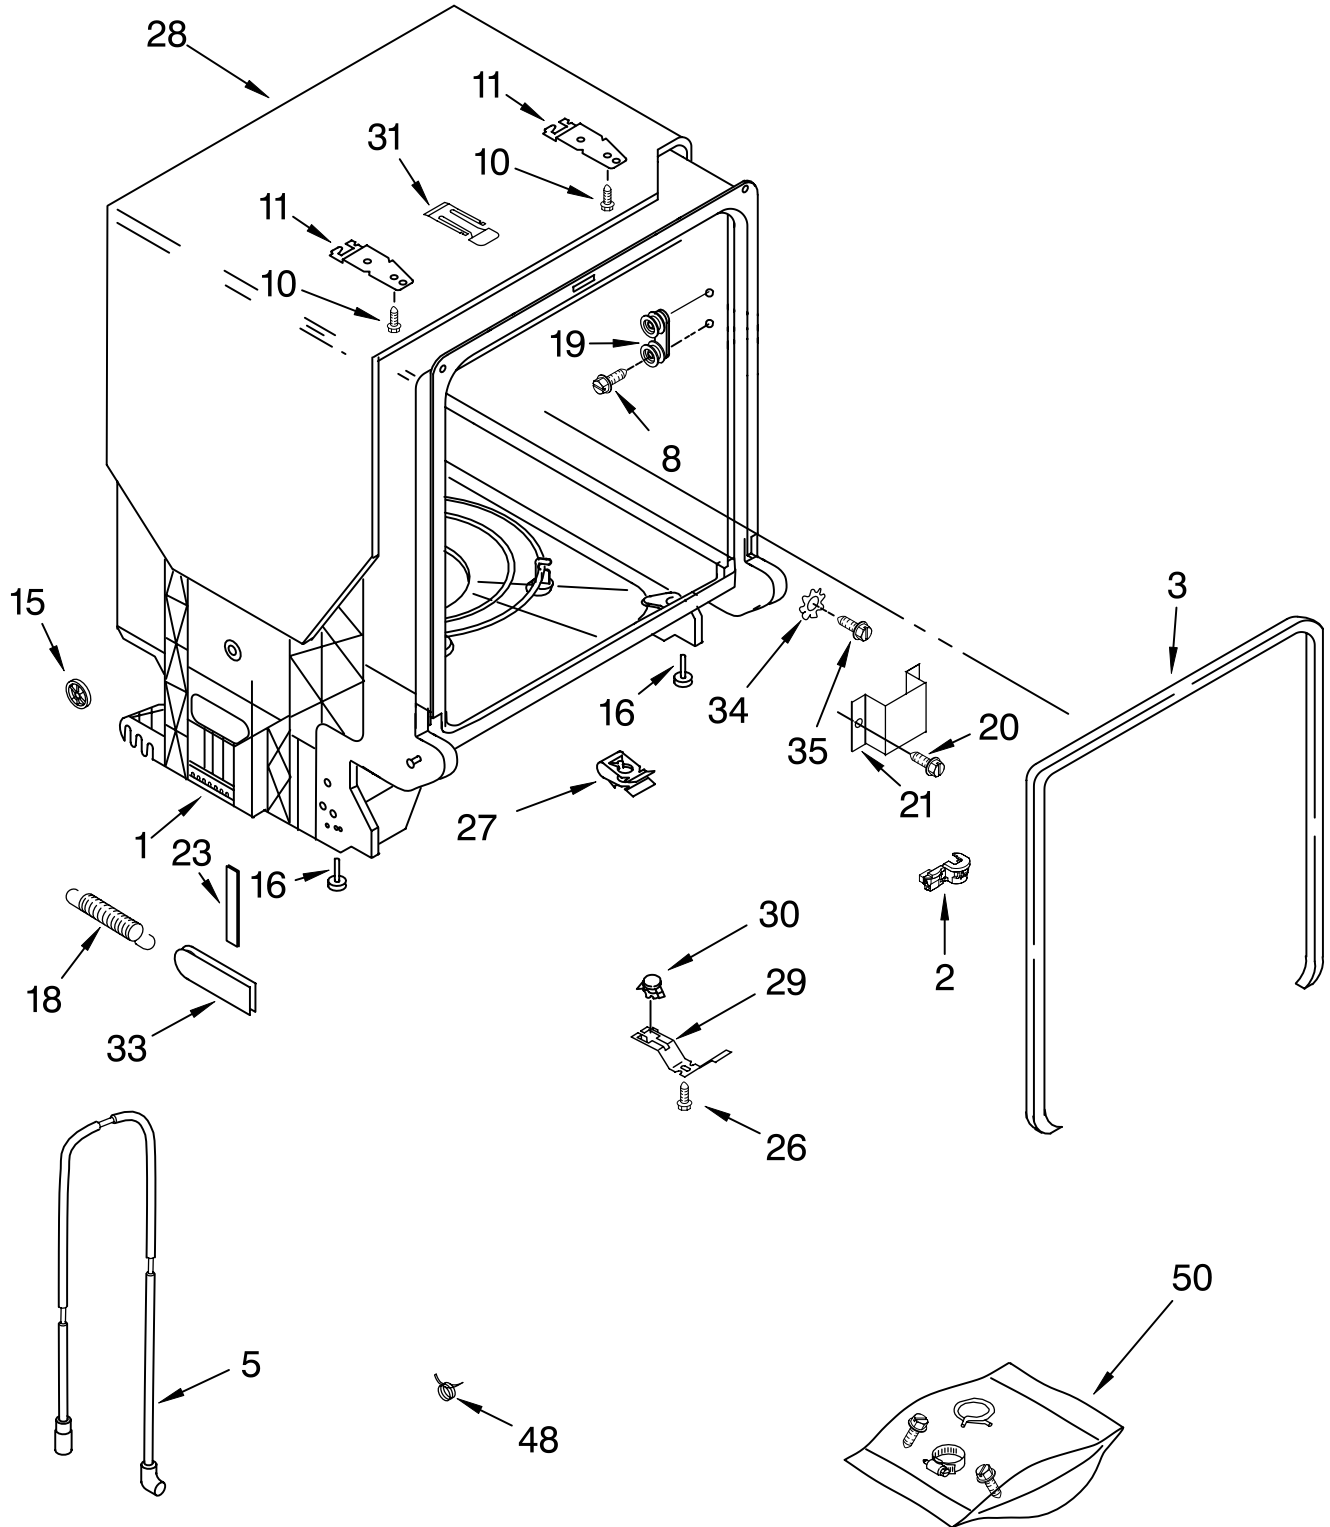

TUB AND FRAME PARTS

For Models: GU2455XTSB0, GU2455XTSQ0, GU2455XTST0, GU2455XTSS0
(Black) (White) (Biscuit) (Stainless)

FOR ORDERING INFORMATION REFER TO PARTS PRICE LIST

TUB AND FRAME PARTS

For Models: GU2455XTSB0, GU2455XTSQ0, GU2455XTST0, GU2455XTSS0
(Black) (White) (Biscuit) (Stainless)

Illus. No.	Part No.	DESCRIPTION
1	8575978	Tub Assembly
2	8573061	Strain Relief
3	8268888	Door Seal
5	8531022	Drain Loop With Check Valve
8	8533836	Screw (8)
10	3400850	Screw
11	8269145	Bracket, Undercounter
15	8269831	Wheel Leg
16	8524584	Leveler, Leg
18	8524473	Spring, Door Balance
19	8575897	Wheel & Mount Assembly
20	3400892	Screw
21	8268991	Cover, Terminal Box
23	8268961	Pad, Friction
26	304231	Screw
27	8269016	Clip, Grounding
28	8573241	Shield, Sound Tub
29	3378595	Bracket, Thermostat
30	661566	Thermostat
31	8580309	Strike, Latch
33	8268990	Bushing, Door Spring
34	3378128	Washer
35	3400014	Screw
48	356138	Clamp, Hose
50	8269297	Miscellaneous Parts Bag (Includes 2 Screws & 2 Hose Clamps)