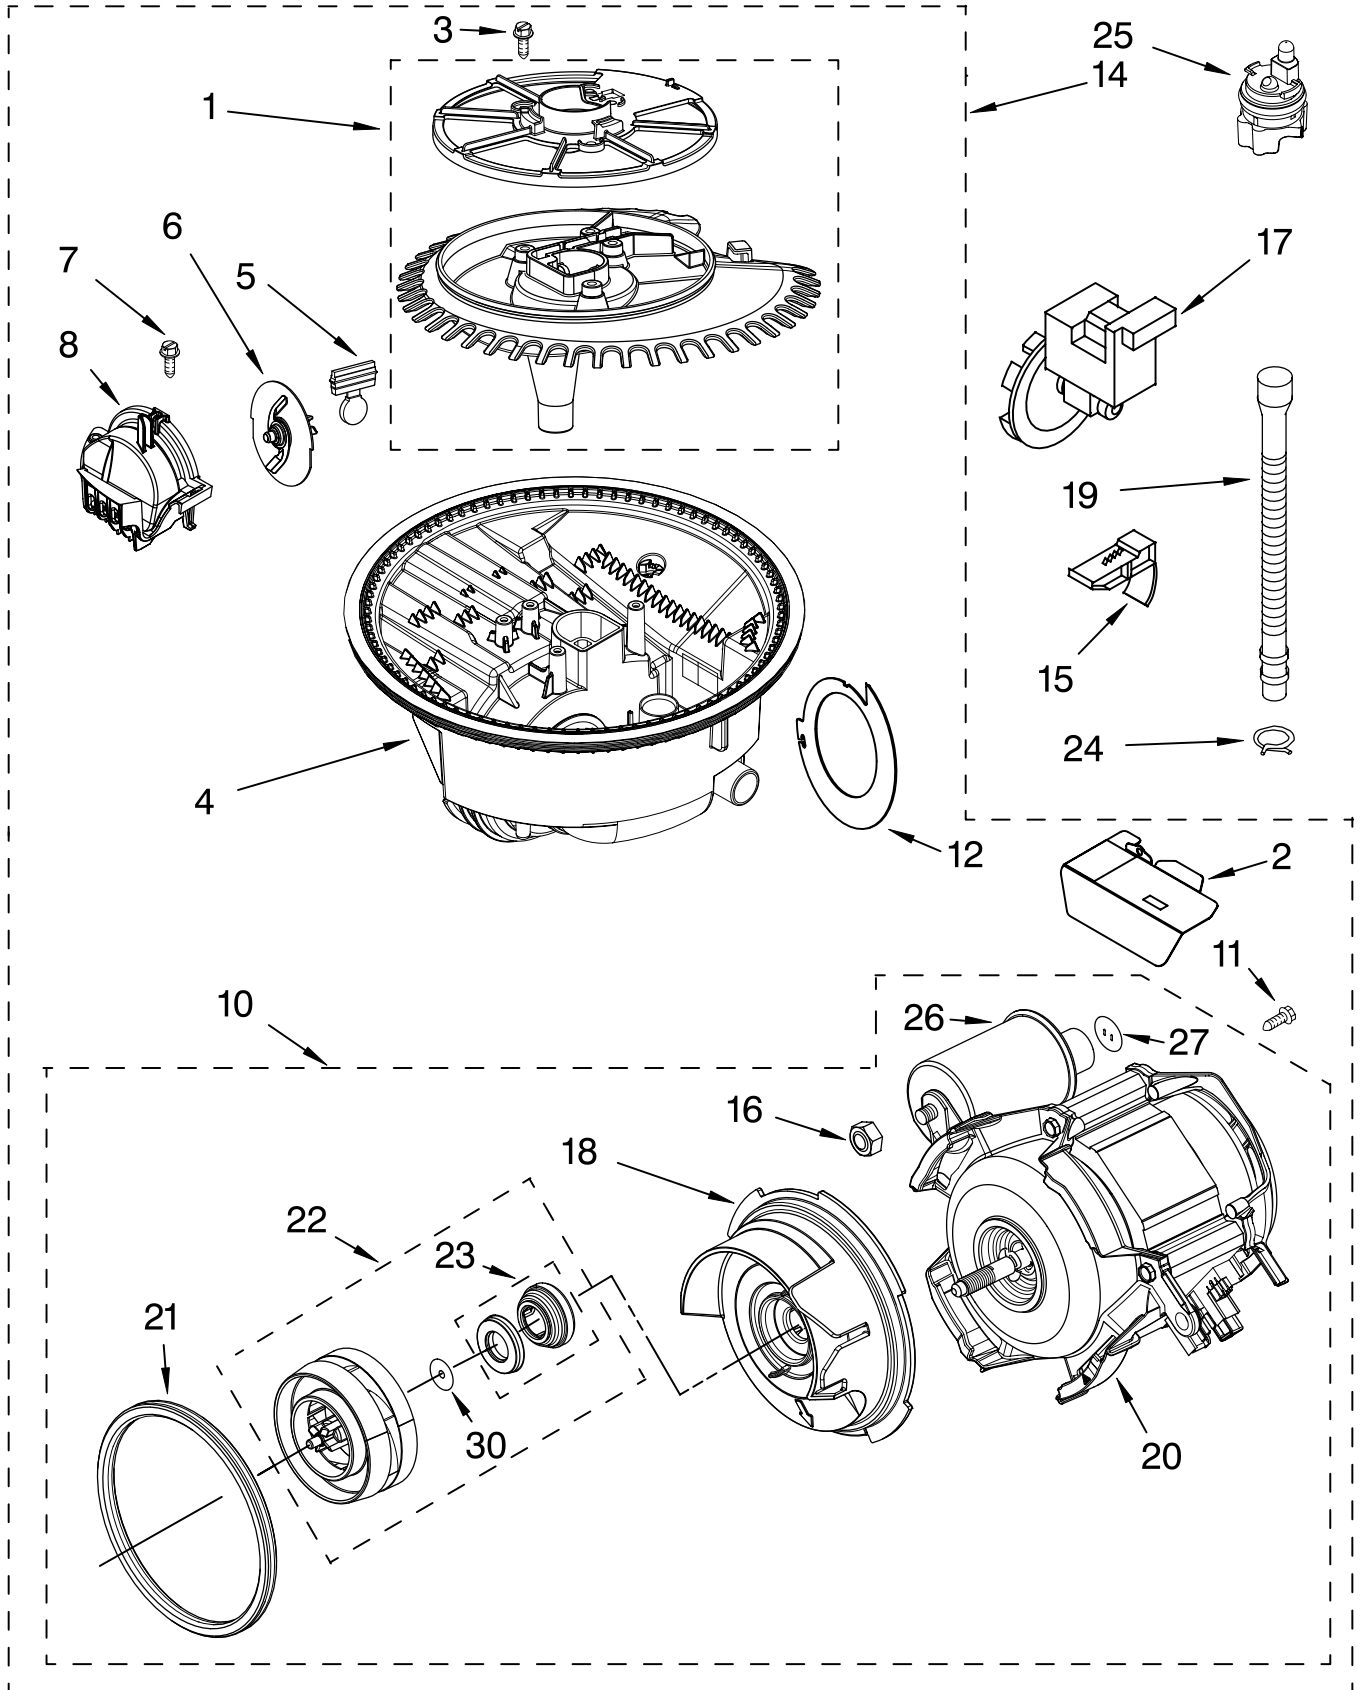

PUMP AND MOTOR PARTS

For Models: GU2455XTSB0, GU2455XTSQ0, GU2455XTST0, GU2455XTSS0
(Black) (White) (Biscuit) (Stainless)

FOR ORDERING INFORMATION REFER TO PARTS PRICE LIST

PUMP AND MOTOR PARTS

For Models: GU2455XTSB0, GU2455XTSQ0, GU2455XTST0, GU2455XTSS0
(Black) (White) (Biscuit) (Stainless)

Illus. No.	Part No.	DESCRIPTION
1	8534952	Accumulator Assy
2	8283527	Shield, Motor
3	3400069	Screw
4	8572618	Sump With Seal
5	8268375	Check Valve, Sump
6	8268383	Chopper Assembly
7	9741232	Screw
8	8531857	Protector, Inlet
10	8534942	Motor Assembly
11	3400217	Screw
12	8268391	Screen, Separation
14	8572615	Sump & Motor Assembly
15	8269524	Tab, Sump
16	8533949	Nut
17	661662	Pump, Drain
18	8531019	Volute, Back (Also Order Item 23)
19	8269144	Hose, Drain
20	8534941	Motor
21	8268397	Seal, Volute
22	8531017	Impeller Kit
23	8268403	Face Seal Assembly
24	356138	Clamp, Hose
25	W10055980	Optical Water Indicator
26	8269507	Capacitor
27	8534946	Shield, Capacitor
30	8531018	Washer