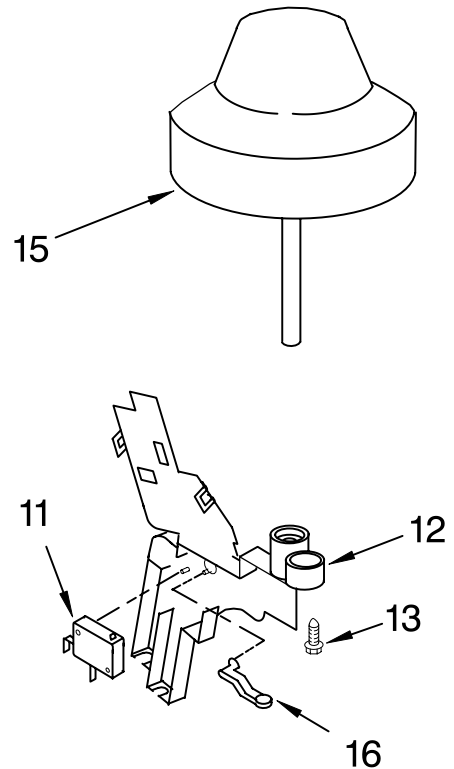

# FILL AND OVERFILL PARTS

For Models: GU2455XTSB0, GU2455XTSQ0, GU2455XTST0, GU2455XTSS0  
 (Black) (White) (Biscuit) (Stainless)

Illus. No.	Part No.	DESCRIPTION
------------	----------	-------------

2	8531412	Hose, Inlet
3	8531325	Water Inlet Assembly (Also Order Item 4)
4	8531323	Gasket
5	8531327	Nut, Inlet (Also Order Item 4)
6	371505	Clamp, Hose
7	8563406	Fill Valve Assembly
8	304392	Screw
11	8268909	Switch, Overfill Control
12	8545881	Standpipe, Overfill
13	304231	Screw
15	8268895	Float & Retainer Assembly
16	8268892	Lever, Overflow Switch