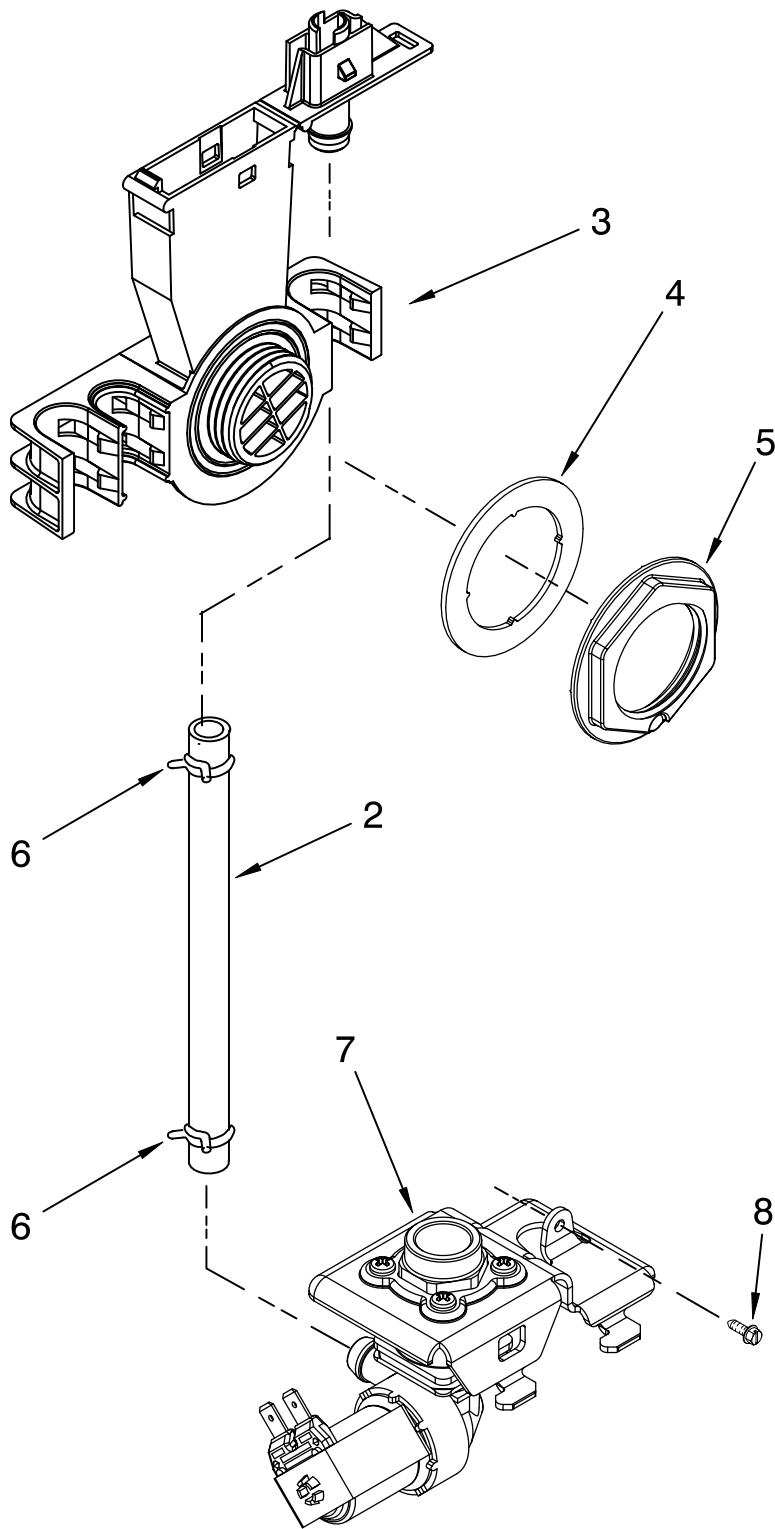

# FILL AND OVERFILL PARTS

For Models: GU2455XTSB0, GU2455XTSQ0, GU2455XTST0, GU2455XTSS0  
 (Black) (White) (Biscuit) (Stainless)

Illus. No.	Part No.	DESCRIPTION
------------	----------	-------------

2	8531412	Hose, Inlet
3	8531325	Water Inlet Assembly (Also Order Item 4)
4	8531323	Gasket
5	8531327	Nut, Inlet (Also Order Item 4)
6	371505	Clamp, Hose
7	8563406	Fill Valve Assembly
8	304392	Screw
11	8268909	Switch, Overfill Control
12	8545881	Standpipe, Overfill
13	304231	Screw
15	8268895	Float & Retainer Assembly
16	8268892	Lever, Overflow Switch