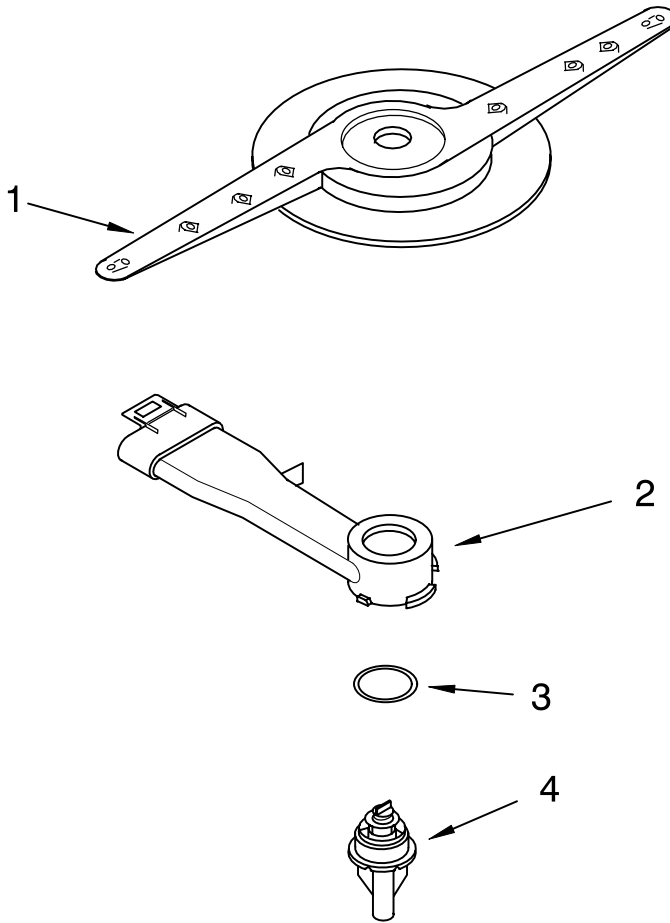

LOWER WASHARM PARTS

For Models: GU2455XTSB0, GU2455XTSQ0, GU2455XTST0, GU2455XTSS0
(Black) (White) (Biscuit) (Stainless)

Illus. No.	Part No.	DESCRIPTION
1	8268333	Wash Arm Assembly
2	8268343	Cap, Internal Rear Feed (Also Order Item 3)
3	8268340	Seal, Sprayarm
4	8268342	Hub, Lower Sprayarm (Also Order Item 3)

FOR ORDERING INFORMATION REFER TO PARTS PRICE LIST