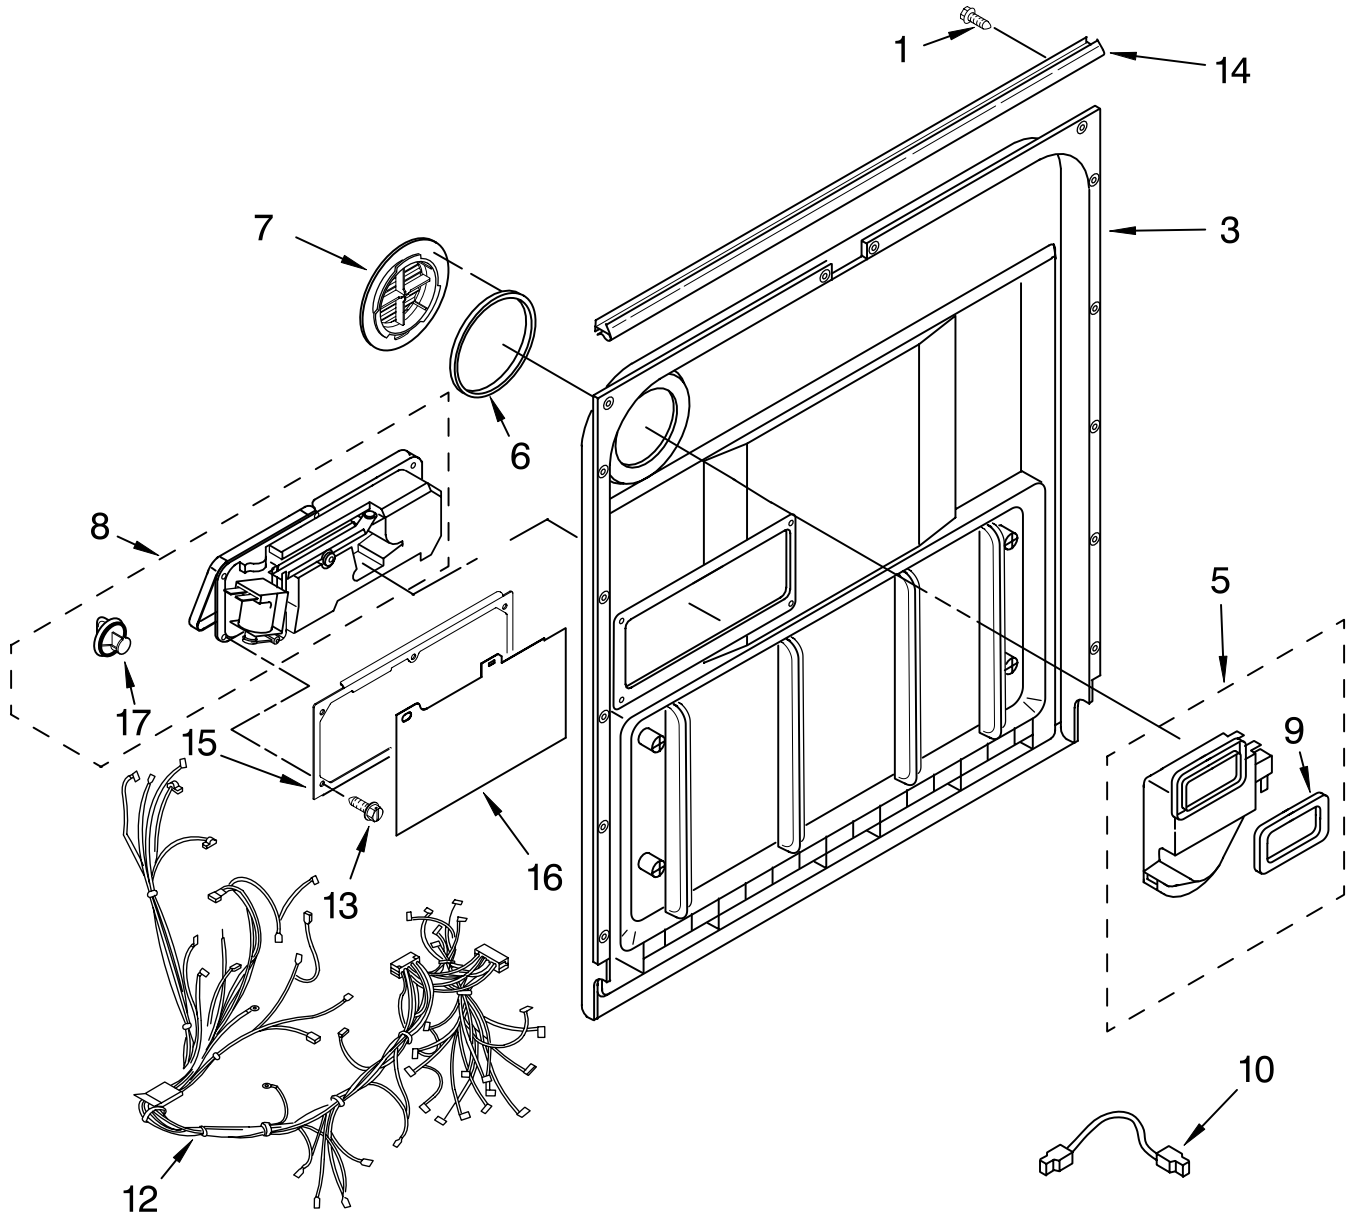

DOOR AND LATCH PARTS

For Models: GU2455XTSB0, GU2455XTSQ0, GU2455XTST0, GU2455XTSS0
(Black) (White) (Biscuit) (Stainless)

Illus. No.	Part No.	DESCRIPTION	Illus. No.	Part No.	DESCRIPTION	Illus. No.	Part No.	DESCRIPTION
1	3369051	Screw, Door	7	8575893	Deflector, Vent (Also Order Item 6)	10	8545608	Harness, Vent Motor
3	8575895	Inner Door (Also Order Item 6)	8	8565815	Dispenser, Assembly (Includes Items 2 & 17)	12	8573175	Wiring Harness Main
5	8572583	Vent Assembly (Also Order Item 6)	9	8269258	Seal, Front	13	8281154	Screw
6	8269259	Gasket, Vent				14	8269296	Seal, Console/door
						15	8535637	Bracket, Dispenser
						16	8531865	Shield, Dispenser
						17	8558307	Cap, Rinse Aid

FOR ORDERING INFORMATION REFER TO PARTS PRICE LIST