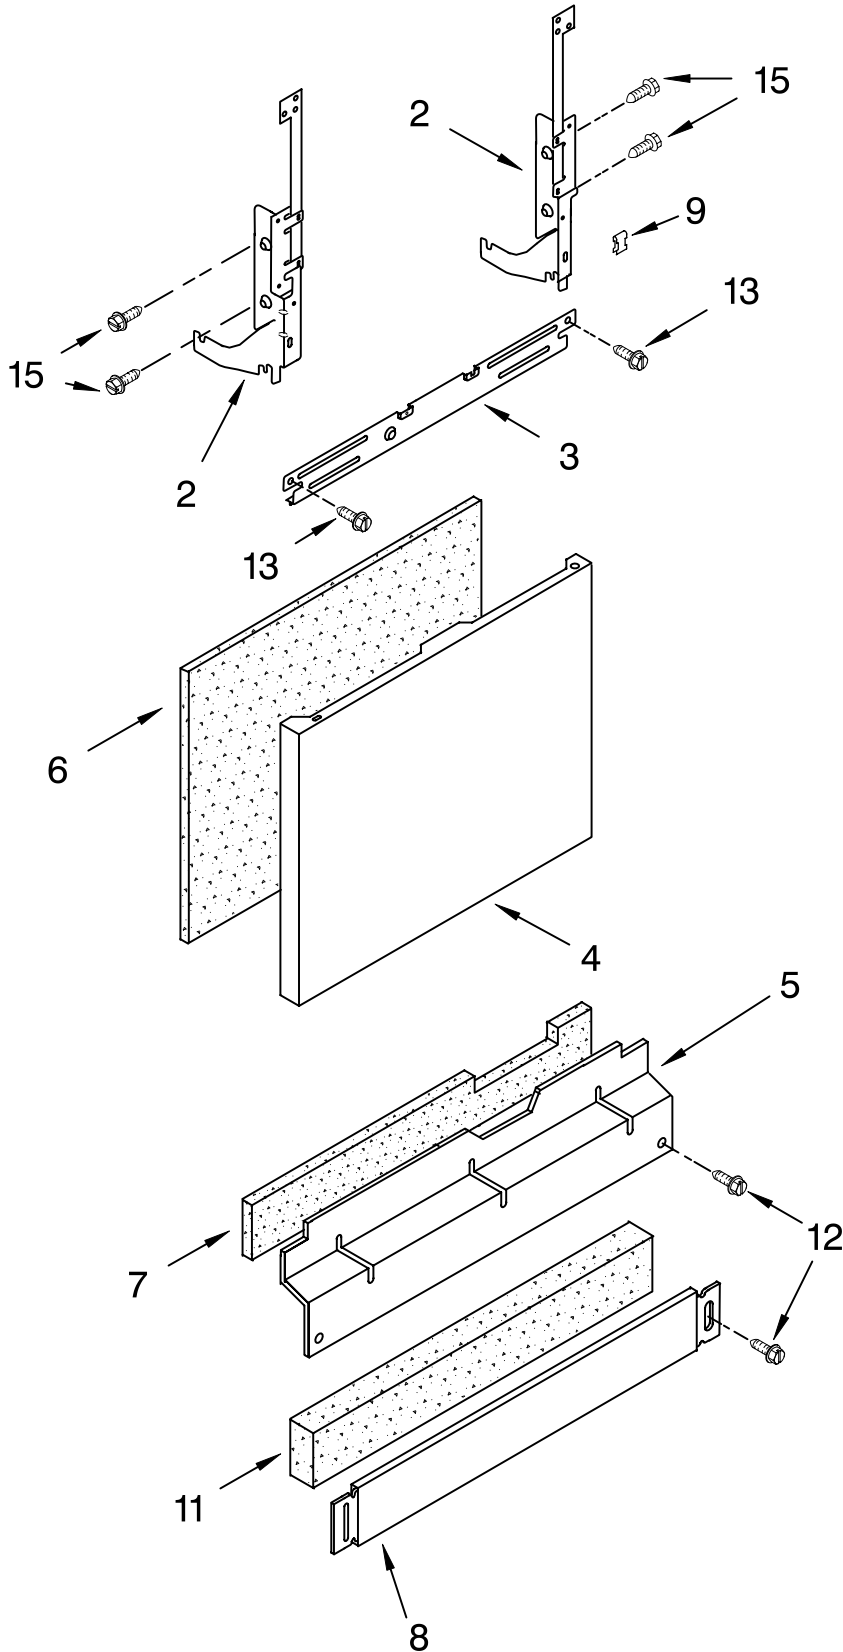

# DOOR AND PANEL PARTS

For Models: GU2455XTSB0, GU2455XTSQ0, GU2455XTST0, GU2455XTSS0  
 (Black) (White) (Biscuit) (Stainless)

UNDERCOUNTER  
 DISHWASHER

Illus. No.	Part No.	DESCRIPTION
1	8575348	Literature Parts
		Instructions, Installation
	8575901	Energy Guide
	8575899	Guide, Use & Care
		Tech Sheet
	8572216	English/French
2		Arm, Hinge
	8534858	Left
	8534857	Right
3	8268983	Stiffener, Door
4		Panel Front
	W10073200	Black
	W10073210	White
	W10073220	Biscuit
	8269845	Stainless
5		Access Panel (Includes Item 7)
	8558256	Black
	8558257	White
	8558258	Biscuit
6	8268580	Insulation, Door
7	8268584	Insulation, Access Panel
8		Toe Panel (Includes Item 11)
	8558252	Black
	8558253	White
	8558254	Biscuit
9	8269740	Clip, Grounding
11	8268581	Insulation, Toe Panel
12		Screw
	302868	Black
	3400836	White
	3400865	Biscuit
13	343641	Screw
15	489470	Screw