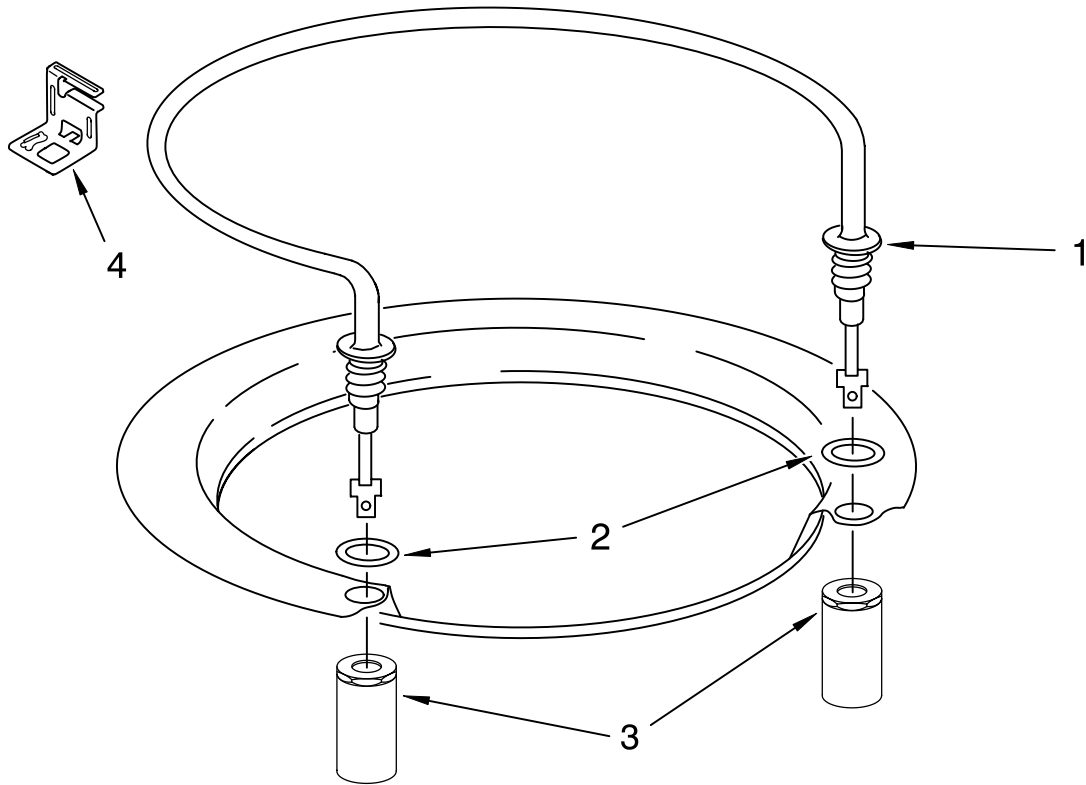

HEATER PARTS

For Models: GU2455XTSB0, GU2455XTSQ0, GU2455XTST0, GU2455XTSS0
(Black) (White) (Biscuit) (Stainless)

Illus. No.	Part No.	DESCRIPTION
1	8563007	Heater Element Assembly (Also Includes Item 2)
2	717273	Washer, Heater Element
3	8268548	Nut, Heater Element
4	8269262	Bracket, Heater Support

NOTE: If heater element is removed, it must be replaced.

FOR ORDERING INFORMATION REFER TO PARTS PRICE LIST