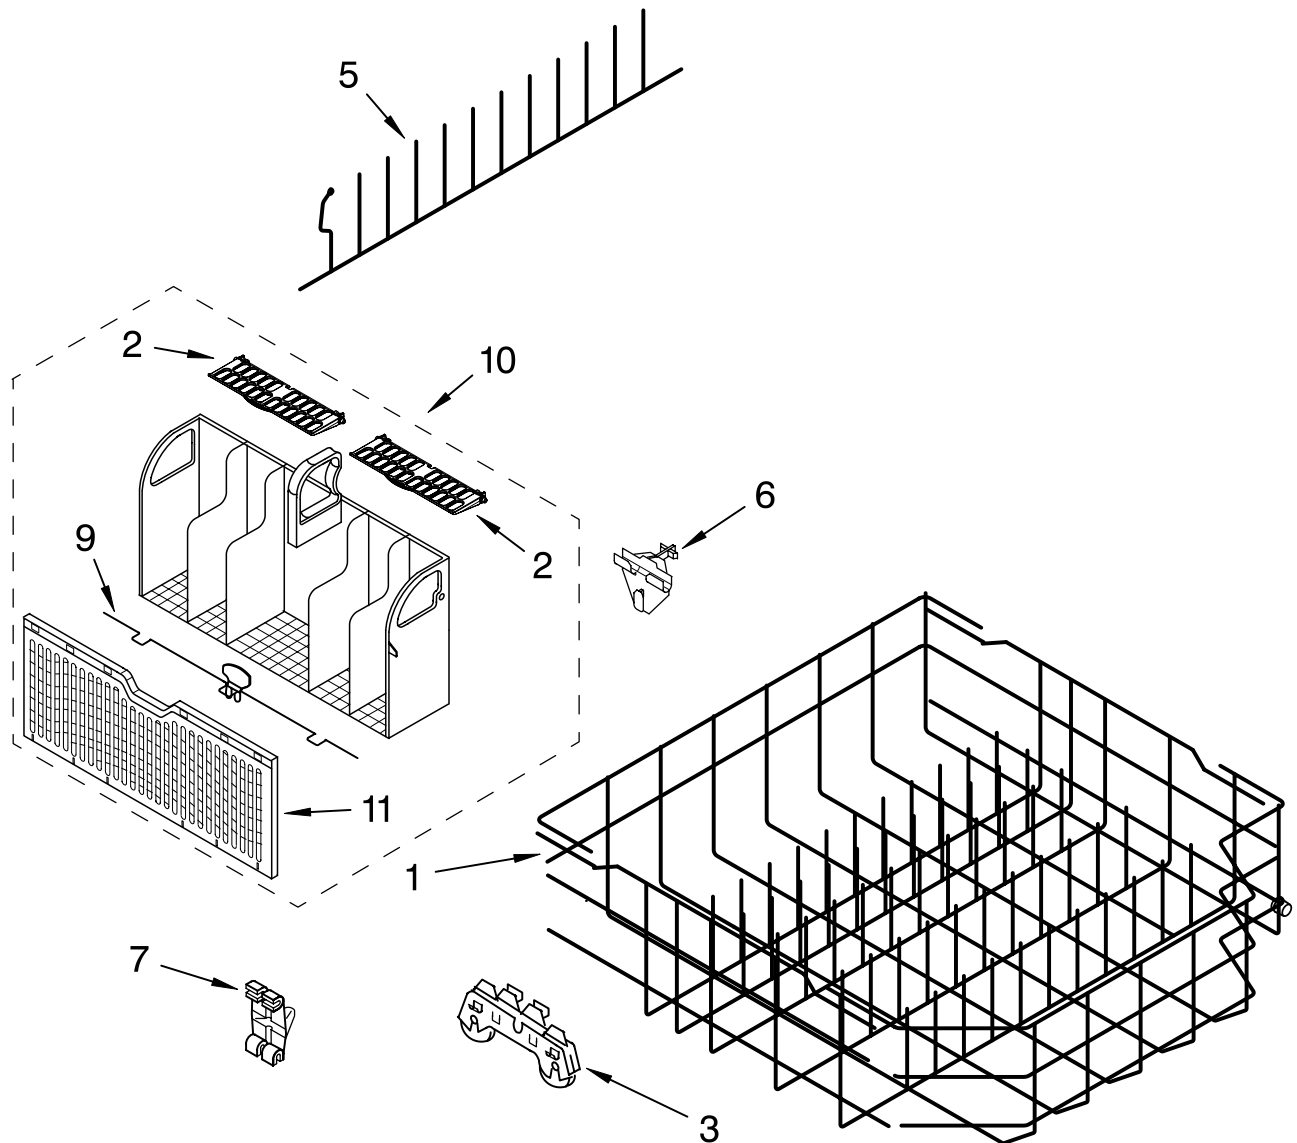

LOWER RACK PARTS

For Models: GU2455XTSB0, GU2455XTSQ0, GU2455XTST0, GU2455XTSS0
(Black) (White) (Biscuit) (Stainless)

Illus. No.	Part No.	DESCRIPTION
1	8561749	Lower Rack Assembly (Includes Item 3)
2	8535078	Lid, Small Items
3	8268713	Wheel & Transport Assembly
5	8562068	Tine Row
6	8562058	Clip, Silverware Basket
7	8539124	Retainer, Tine Row
9	8539118	Latch Assembly
10	8562061	Silverware, Basket Assembly
11	8562060	Door, Silverware Basket

FOR ORDERING INFORMATION REFER TO PARTS PRICE LIST