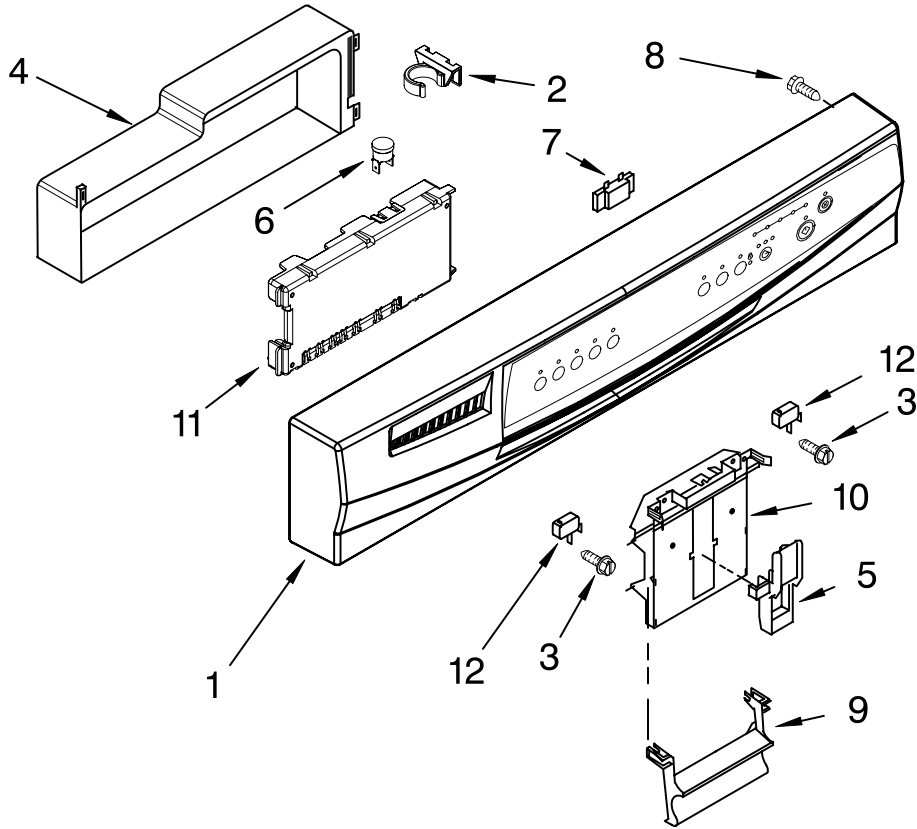

CONTROL PANEL PARTS

For Models: GU2455XTSB0, GU2455XTSQ0, GU2455XTST0, GU2455XTSS0
(Black) (White) (Biscuit) (Stainless)

Illus. No.	Part No.	DESCRIPTION
1		Console Asm. includes Active Overlay & Insert
	W10008630	Black
	W10008640	White
	W10008650	Biscuit
2	8546546	Clip, BI-Metal
3	3400412	Screw
4	W10056090	Cover Control Shield Assembly
5	8524471	Actuator, Latch
6	661663	Fuse, Thermal Electronic
7	8269206	Display, Dual Light
8	3369051	Screw (6)
9		Handle, Latch
	8575331	Black
	8575332	White
	8575333	Biscuit
10	8524476	Bolt, Latch
11	8562997	Control, Electronic
12	8269209	Switch, Door

FOR ORDERING INFORMATION REFER TO PARTS PRICE LIST