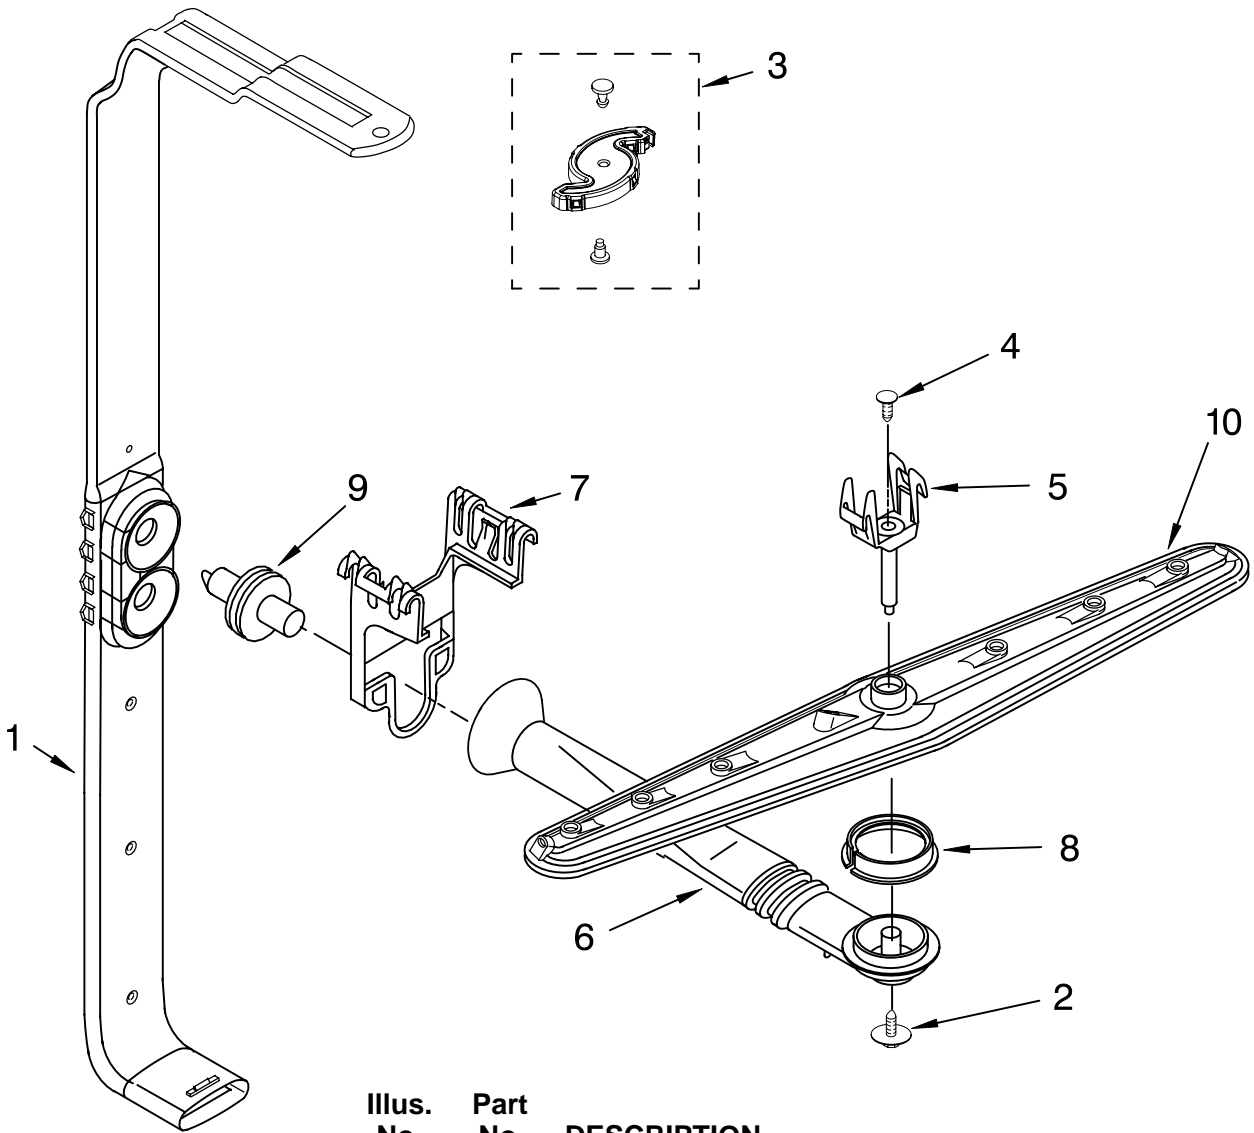

UPPER WASH AND RINSE PARTS

For Models: GU2455XTSB0, GU2455XTSQ0, GU2455XTST0, GU2455XTSS0
(Black) (White) (Biscuit) (Stainless)

Illus. No.	Part No.	DESCRIPTION
1	8558965	Feed Tube Assembly (Also Includes Item 3)
2	8533889	Screw
3	8557720	Spinner, 3rd Level Wash
4	3400920	Cover, Screw
5	8268354	Mount
6	8268356	Manifold
7	8268349	Hanger
8	8268433	Seal, Sprayarm
9	8268350	Probe
10	8561746	Sprayarm

FOR ORDERING INFORMATION REFER TO PARTS PRICE LIST