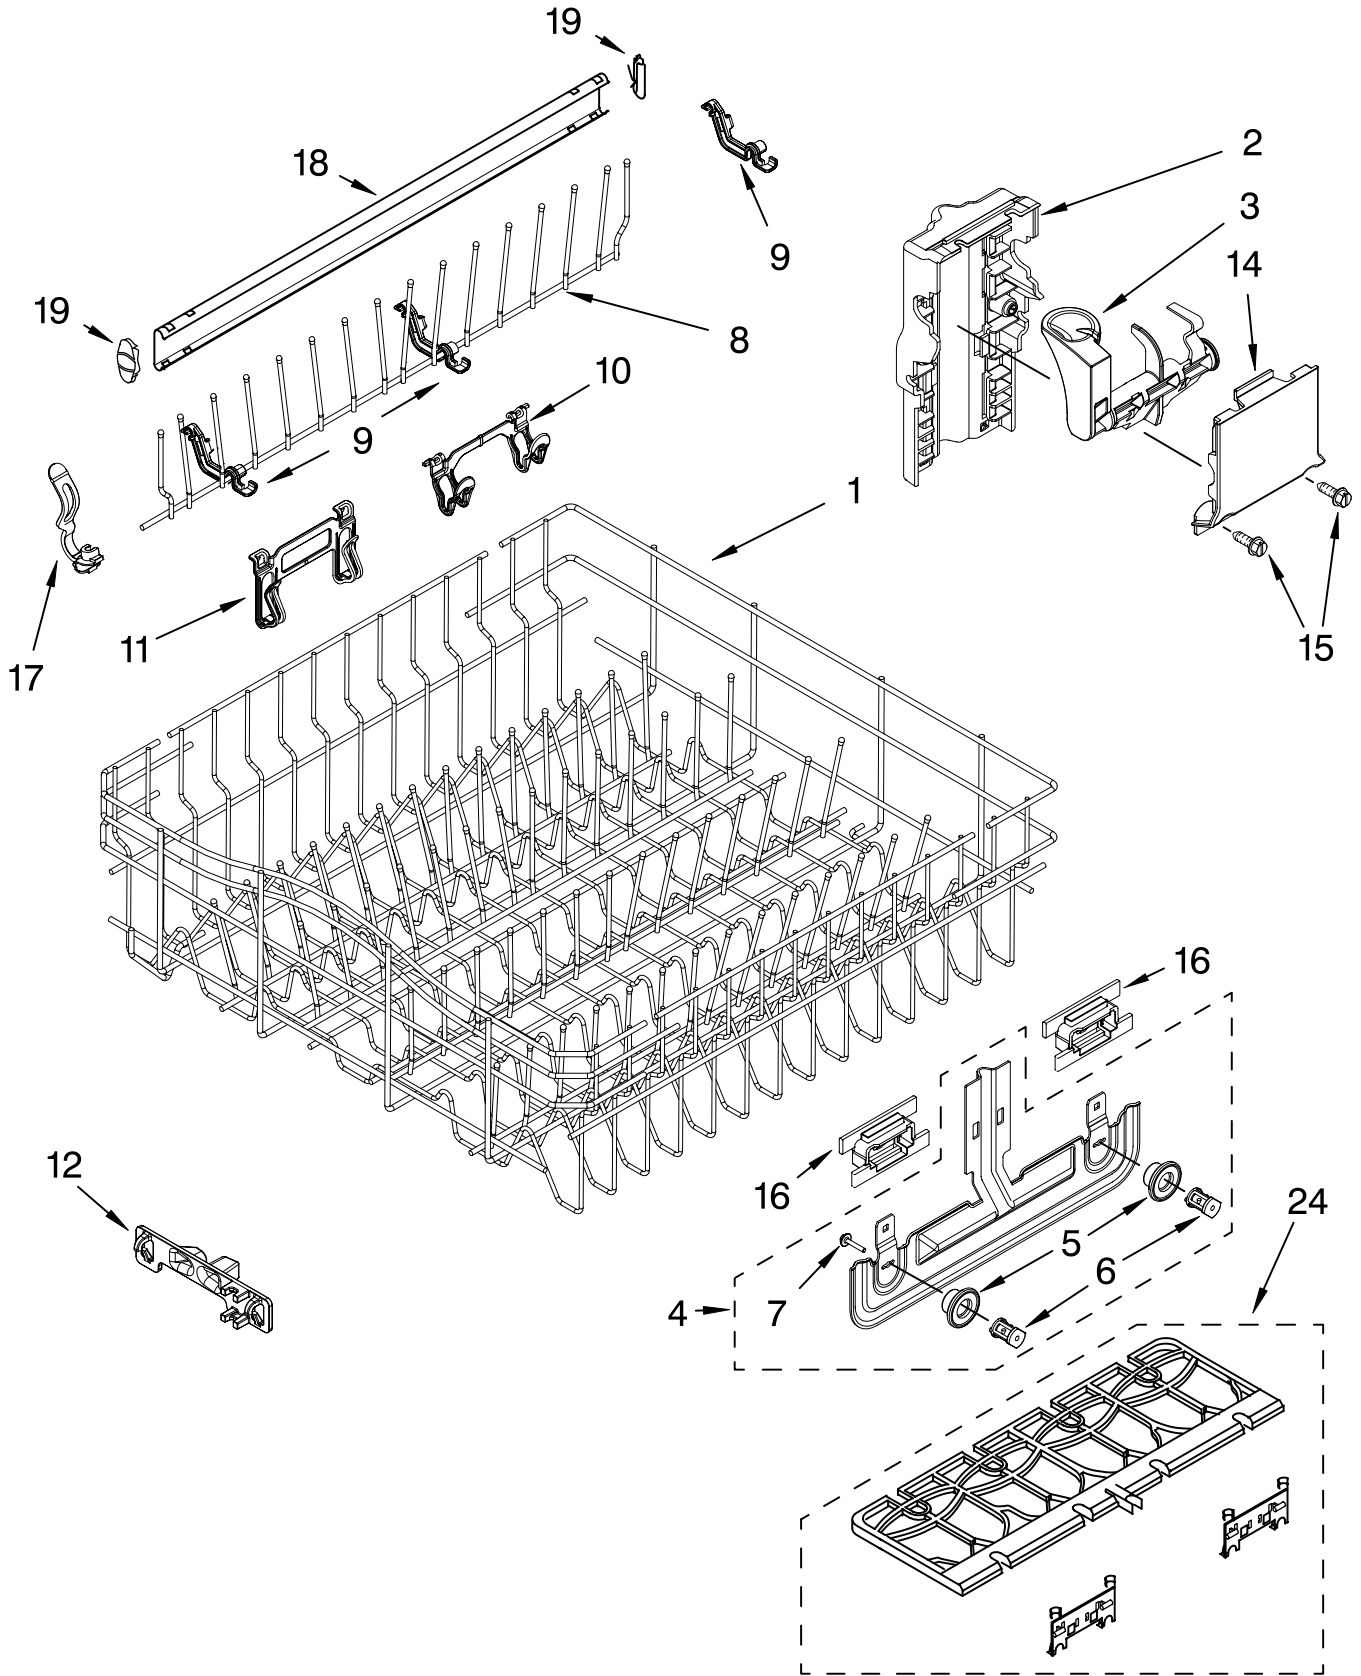

UPPER RACK AND TRACK PARTS

For Models: GU2455XTSB0, GU2455XTSQ0, GU2455XTST0, GU2455XTSS0
(Black) (White) (Biscuit) (Stainless)

FOR ORDERING INFORMATION REFER TO PARTS PRICE LIST

UPPER RACK AND TRACK PARTS

For Models: GU2455XTSB0, GU2455XTSQ0, GU2455XTST0, GU2455XTSS0
(Black)   (White)   (Biscuit)   (Stainless)

Illus. No.	Part No.	DESCRIPTION
1	8539235	Dishrack, Upper
2	8531344	Housing, Adjuster
3		Actuator, Adjuster
	8539122	Right
	8539121	Left
4	8268654	Adjuster Assembly
5	3385088	Wheel
6	8268703	Axel, Adjuster
7	8281156	Screw
8	9744566	Tine Row
9	8539190	Clip, Pivot
10	8562049	Clip, Side Utensil
11	8562056	Clip, Side (Light Items)
12	8539119	Positioner, Dual
14	8531346	Cover, Adjuster
15	9741232	Screw
16	8268738	Positioner, Arm
17	8539113	Clip, No-Flip
18	3385089	Track, Rack
19	8565925	Stop, Track
24	8539156	Cupshelf, Assembly