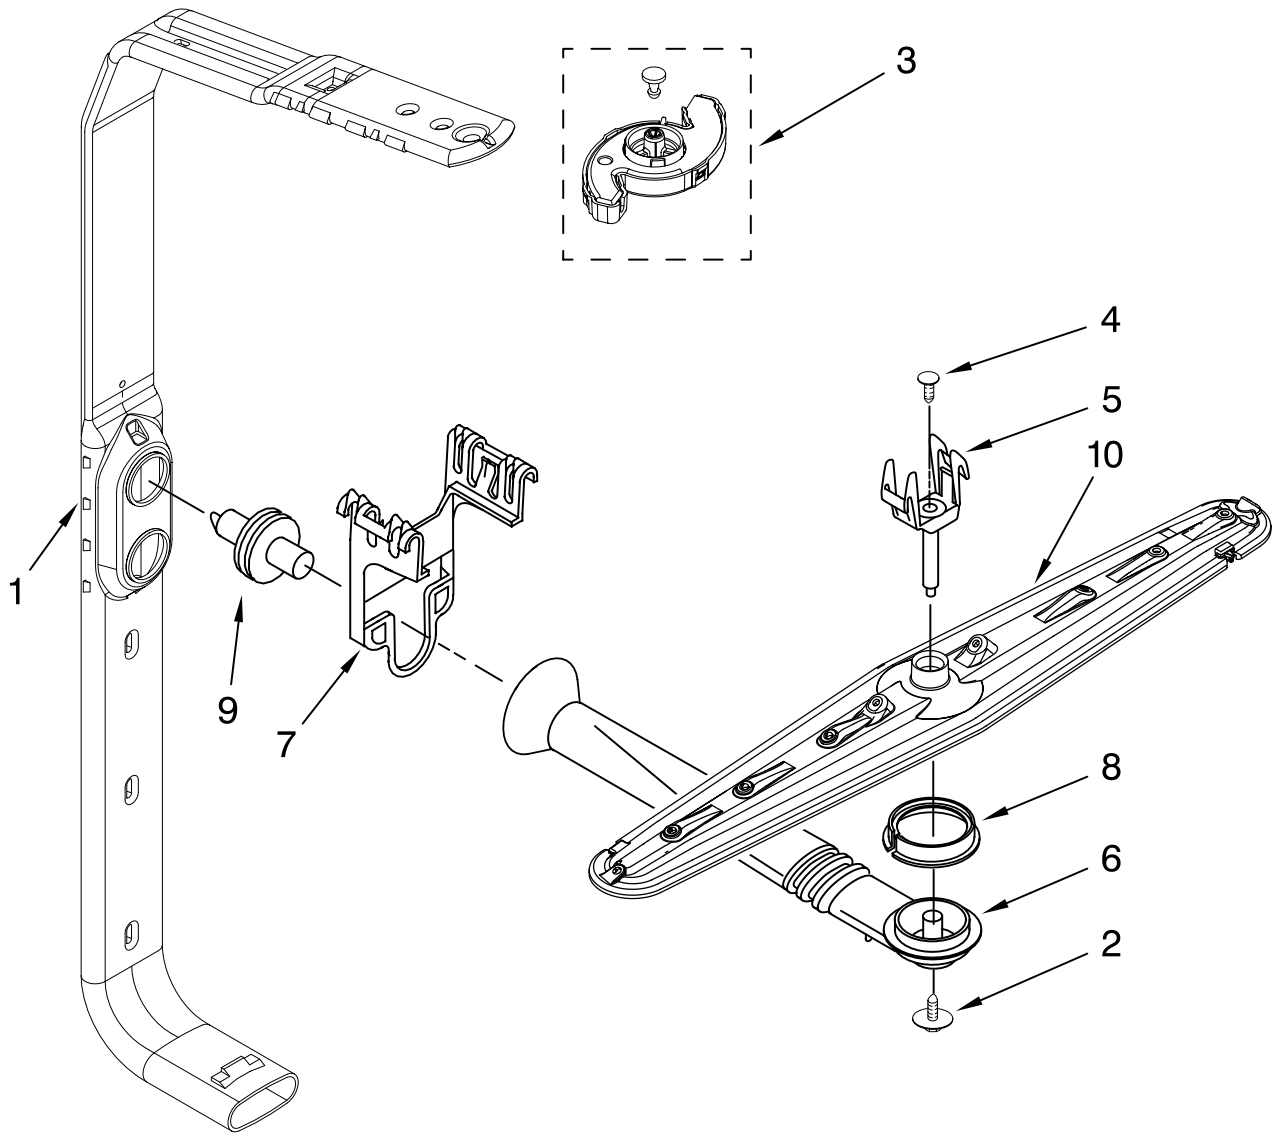

UPPER WASH AND RINSE PARTS

For Models: GU2275XTVB0, GU2275XTVQ0, GU2275XTVY0
(Black) (White) (Universal Silver)

Illus. No.	Part No.	DESCRIPTION
1	8559850	Feed Tube Assembly (Also Includes Item 3)
2	8533889	Screw
3	8557720	Spinner, 3rd Level Wash
4	3400920	Cover, Screw
5	8268354	Mount
6	8268356	Manifold
7	8268349	Hanger
8	8268433	Seal, Sprayarm
9	8268350	Probe
10	8561746	Sprayarm

FOR ORDERING INFORMATION REFER TO PARTS PRICE LIST