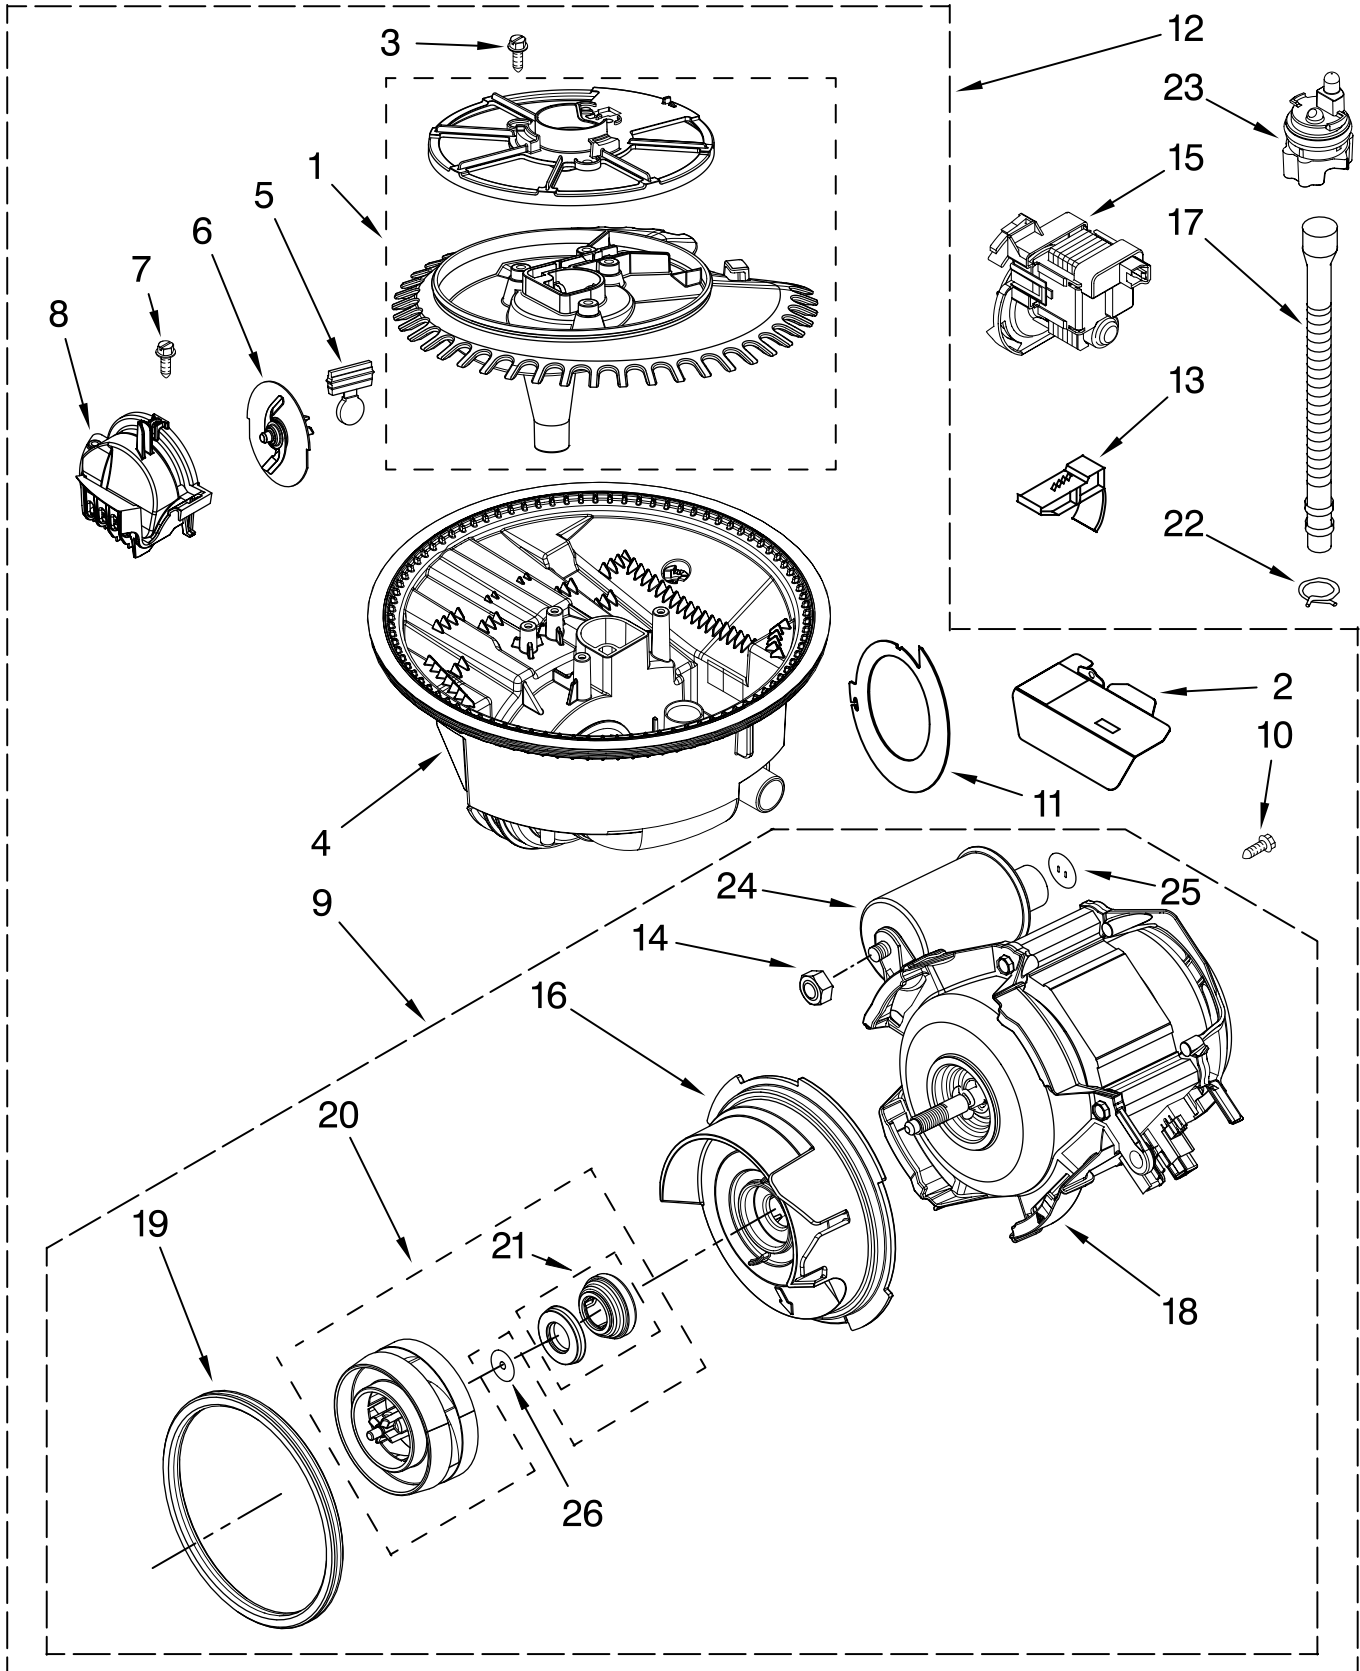

PUMP AND MOTOR PARTS

For Models: GU2275XTVB0, GU2275XTVQ0, GU2275XTVY0
(Black) (White) (Universal Silver)

FOR ORDERING INFORMATION REFER TO PARTS PRICE LIST

PUMP AND MOTOR PARTS

For Models: GU2275XTVB0, GU2275XTVQ0, GU2275XTVY0
(Black) (White) (Universal Silver)

Illus. No.	Part No.	DESCRIPTION
1	8534952	Accumulator Assy
2	8283527	Shield, Motor
3	3400069	Screw
4	8572618	Sump With Seal
5	8268375	Check Valve, Sump
6	8268383	Chopper Assembly
7	9741232	Screw
8	8531857	Protector, Inlet
9	8534942	Motor Assembly
10	3400217	Screw
11	W10084567	Screen, Separation
12	8572615	Sump & Motor Assembly
13	8269524	Tab, Sump
14	8533949	Nut
15	661662	Pump, Drain
16	8531019	Volute, Back (Also Order Item 21)
17	8269144	Hose, Drain
18	8534941	Motor
19	8268397	Seal, Volute
20	8531017	Impeller Kit
21	8268403	Face Seal Assembly
22	356138	Clamp, Hose
23	W10134016	Optical Water Indicator
24	8269507	Capacitor
25	8534946	Shield, Capacitor
26	8531018	Washer