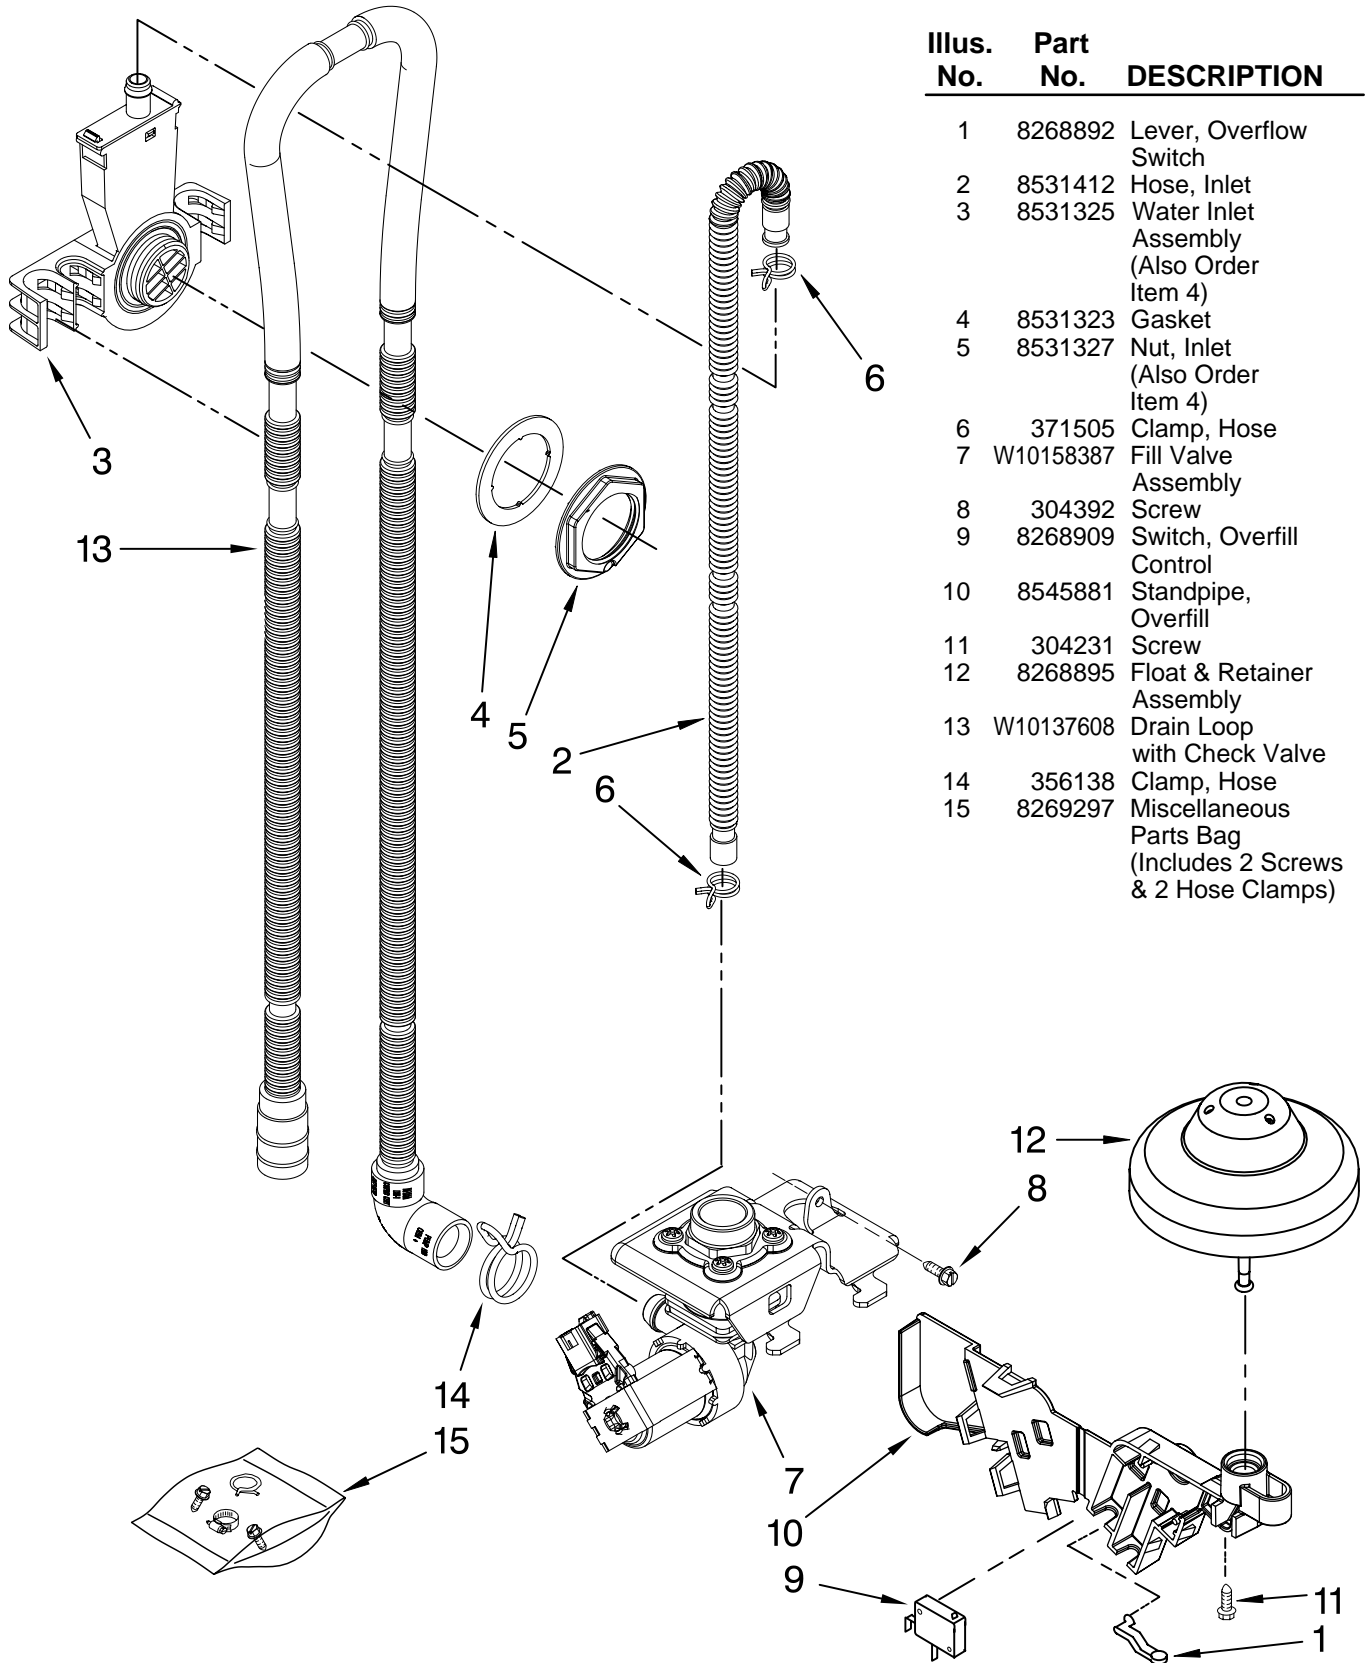

FOR ORDERING INFORMATION REFER TO PARTS PRICE LIST

CONTROL PANEL PARTS

For Models: 665.13873K603

(Stainless)

Illus. No.	Part No.	DESCRIPTION
------------	----------	-------------

1		Console Asm. Includes Active Overlay & Insert
	W10164379	Black
	W10164380	White
	W10164381	Universal Silver
2	8546546	Clip, BI-Metal
3	8269209	Switch, Door
4	W10143018	Cover Control Shield Assembly
5	W10142939	Latch, Assembly
6	661663	BI-Metal
7	3369051	Screw
8	W10130967	Control, Electronic

FOR ORDERING INFORMATION REFER TO PARTS PRICE LIST

DOOR AND LATCH PARTS

For Models: GU2275XTVB0, GU2275XTVQ0, GU2275XTVY0
 (Black) (White) (Universal Silver)

Illus. No.	Part No.	DESCRIPTION	Illus. No.	Part No.	DESCRIPTION	Illus. No.	Part No.	DESCRIPTION
1	3369051	Screw, Door	6	8269259	Gasket, Vent	9	8269258	Seal, Front
2	8558307	Cap, Rinse Aid	7	8575893	Deflector, Vent (Also Order Item 6)	10	8545608	Harness, Vent
3	8575895	Inner Door (Also Order Item 6)	8	8565815	Dispenser, Assembly (Includes Item 2)	11	8535637	Bracket, Dispenser Motor
4	8531865	Shield, Dispenser				12	W10130989	Wiring Harness Main
5	W10164259	Vent Assembly (Also Order Item 6)				13	8281154	Screw
						14	8269296	Seal, Console/door

FOR ORDERING INFORMATION REFER TO PARTS PRICE LIST

FILL AND OVERFILL PARTS

For Models: GU2275XTVB0, GU2275XTVQ0, GU2275XTVY0
 (Black) (White) (Universal Silver)

Illus. No.	Part No.	DESCRIPTION
1	8268892	Lever, Overflow Switch
2	8531412	Hose, Inlet
3	8531325	Water Inlet Assembly (Also Order Item 4)
4	8531323	Gasket
5	8531327	Nut, Inlet (Also Order Item 4)
6	371505	Clamp, Hose
7	W10158387	Fill Valve Assembly
8	304392	Screw
9	8268909	Switch, Overflow Control
10	8545881	Standpipe, Overflow
11	304231	Screw
12	8268895	Float & Retainer Assembly
13	W10137608	Drain Loop with Check Valve
14	356138	Clamp, Hose
15	8269297	Miscellaneous Parts Bag (Includes 2 Screws & 2 Hose Clamps)