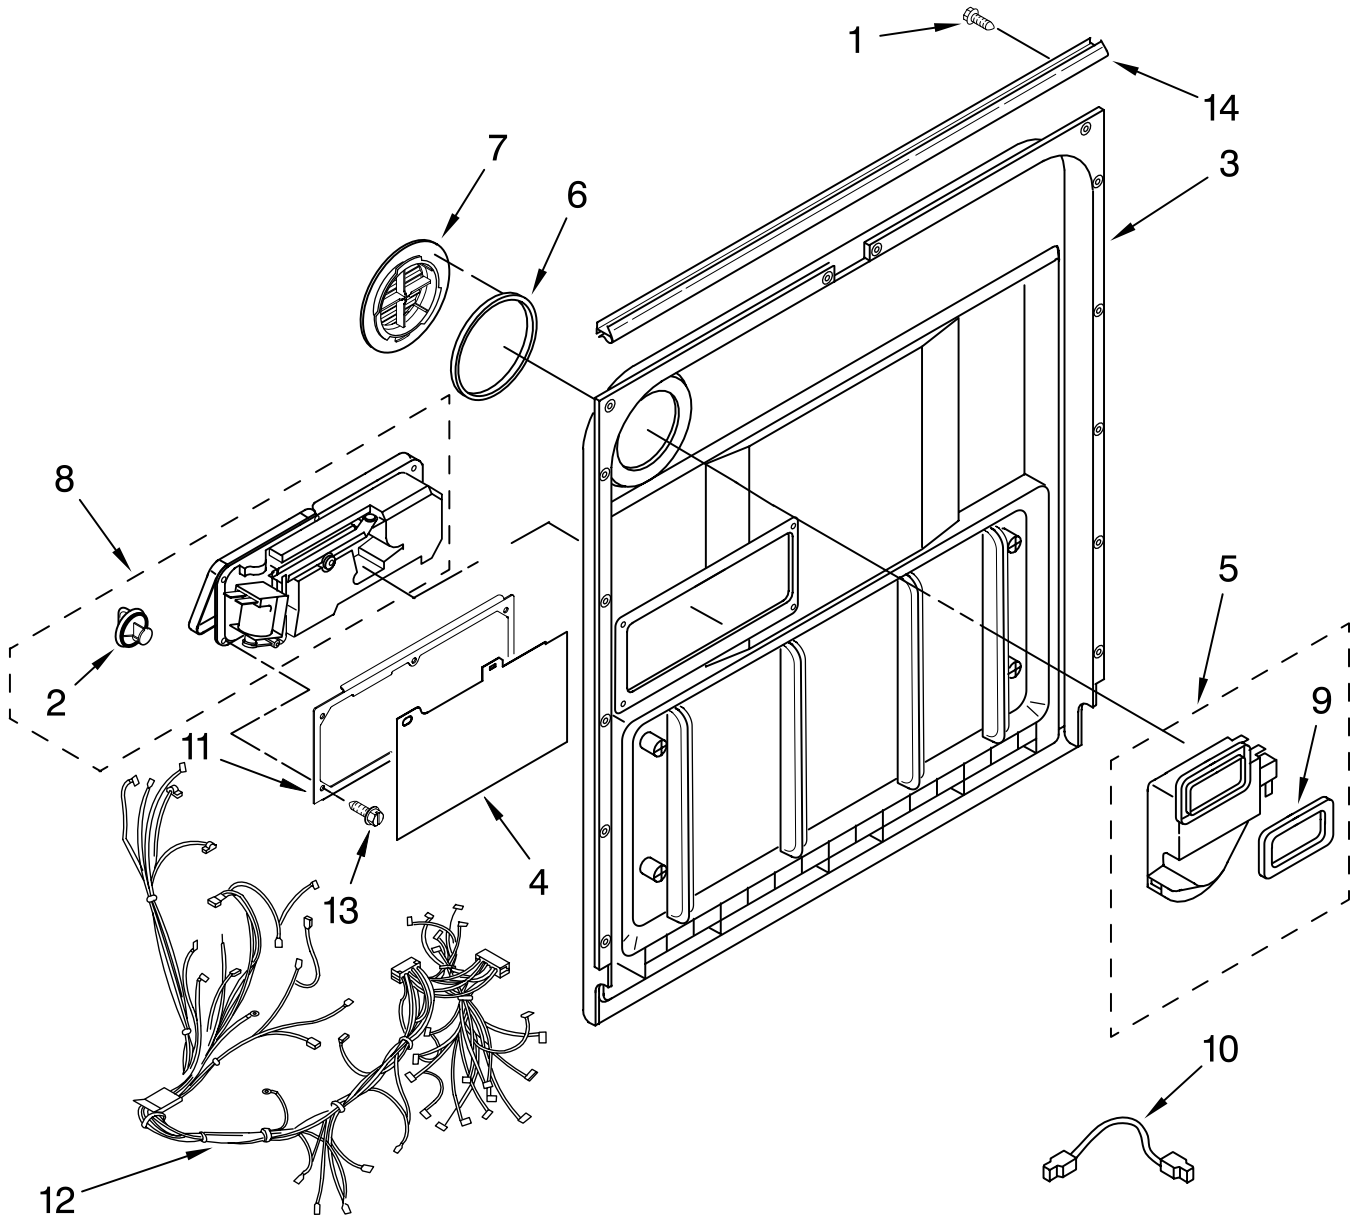

DOOR AND LATCH PARTS

For Models: GU2275XTVB0, GU2275XTVQ0, GU2275XTVY0
(Black) (White) (Universal Silver)

Illus. No.	Part No.	DESCRIPTION	Illus. No.	Part No.	DESCRIPTION	Illus. No.	Part No.	DESCRIPTION
1	3369051	Screw, Door	6	8269259	Gasket, Vent	9	8269258	Seal, Front
2	8558307	Cap, Rinse Aid	7	8575893	Deflector, Vent (Also Order Item 6)	10	8545608	Harness, Vent
3	8575895	Inner Door (Also Order Item 6)	8	8565815	Dispenser, Assembly (Includes Item 2)	11	8535637	Bracket, Dispenser Motor
4	8531865	Shield, Dispenser				12	W10130989	Wiring Harness Main
5	W10164259	Vent Assembly (Also Order Item 6)				13	8281154	Screw
						14	8269296	Seal, Console/door

FOR ORDERING INFORMATION REFER TO PARTS PRICE LIST