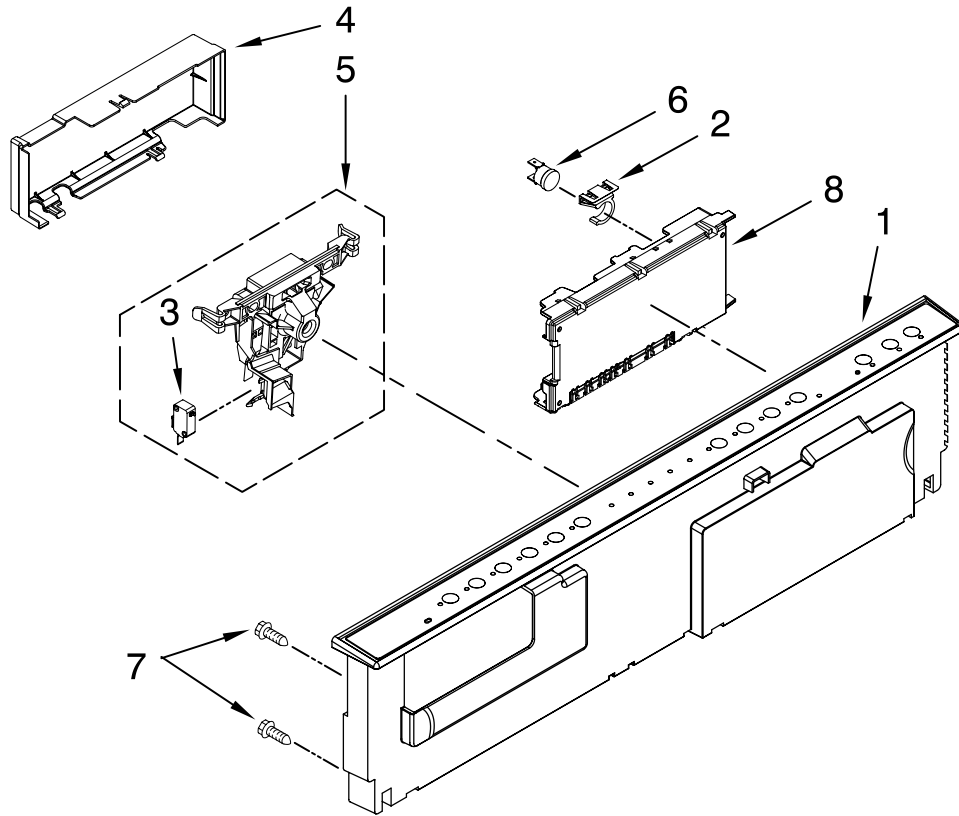

DOOR AND PANEL PARTS

For Models: GU2275XTVB0, GU2275XTVQ0, GU2275XTVY0
(Black) (White) (Universal Silver)

UNDERCOUNTER
DISHWASHER

Illus. No.	Part No.	DESCRIPTION
1	W10142914	Literature Parts Instructions, Installation
	W10164305	Energy Guide
	W10142781	Guide, Use & Care English/French
	W10142908	Guide, Use & Care Spanish
	W10142800	Tech Sheet English/French
2	W10143374	Arm, Hinge Left
	W10143373	Right
3	8268983	Stiffener, Door
4	W10130955	Panel Front Black
	W10133132	White
	W10133134	Universal Silver
5		Access Panel
	8573255	Black
	8573256	White
6	W10073520	Insulation, Door
8		Toe Panel (Includes Item 11)
	8558252	Black
	8558253	White
9	8269016	Clip, Grounding
11	8268581	Insulation, Toe Panel
12		Screw
	302868	Black
	3400836	White
13	343641	Screw
14		Handle
	W10142999	Black
	W10143000	White
	W10142998	Universal Silver
15	8534008	Screw
16	489470	Screw

FOR ORDERING INFORMATION REFER TO PARTS PRICE LIST

CONTROL PANEL PARTS

For Models: 665.13873K603

(Stainless)

Illus. No.	Part No.	DESCRIPTION
------------	----------	-------------

1		Console Asm. Includes Active Overlay & Insert
	W10164379	Black
	W10164380	White
	W10164381	Universal Silver
2	8546546	Clip, BI-Metal
3	8269209	Switch, Door
4	W10143018	Cover Control Shield Assembly
5	W10142939	Latch, Assembly
6	661663	BI-Metal
7	3369051	Screw
8	W10130967	Control, Electronic