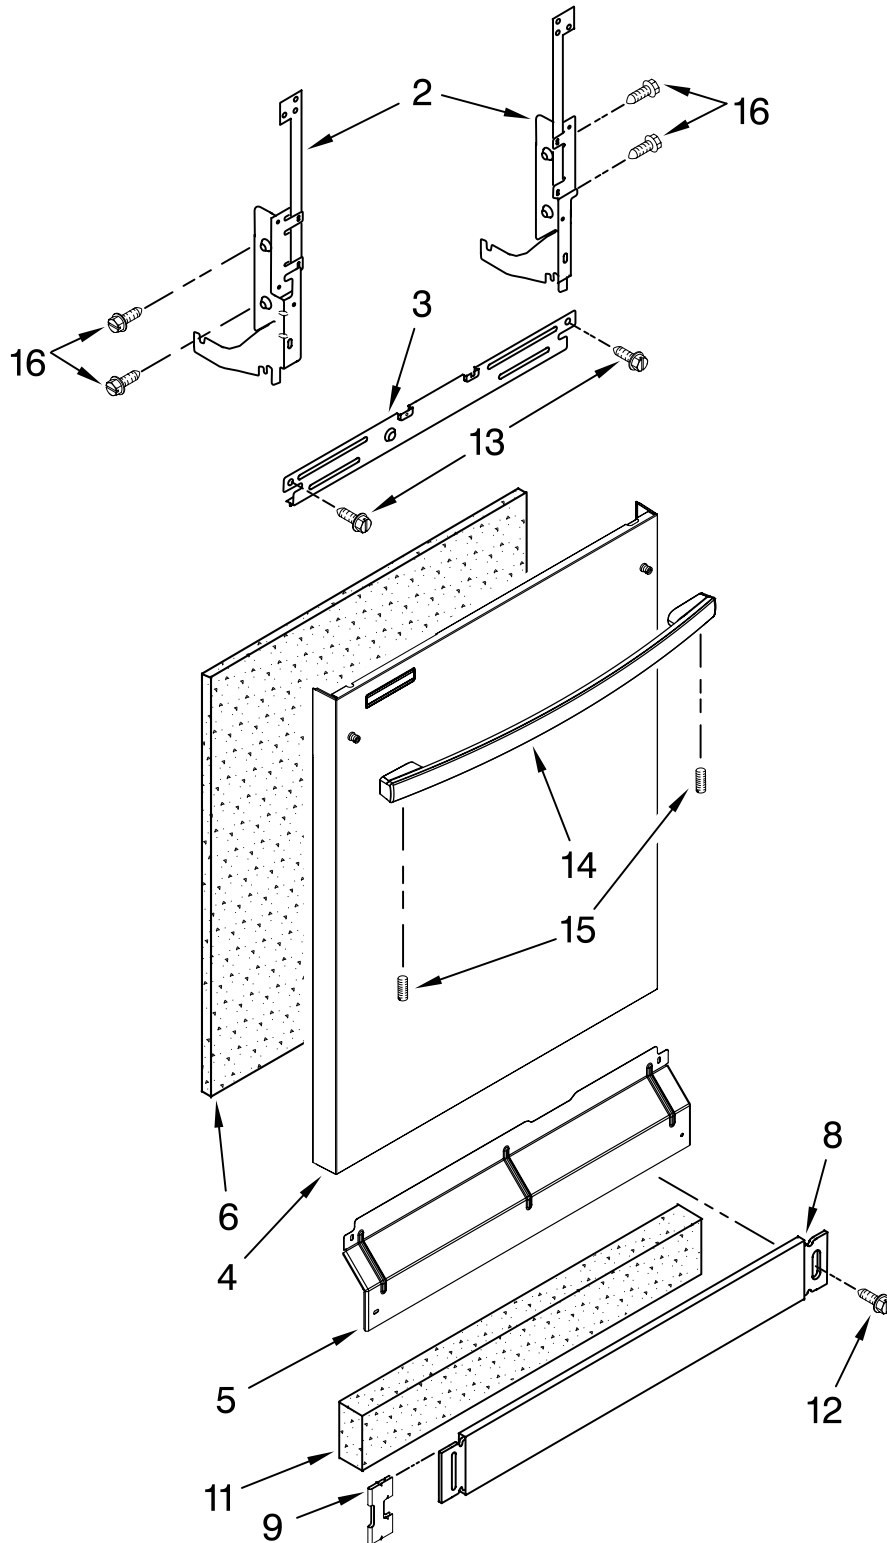

DOOR AND PANEL PARTS

For Models: GU2275XTVB0, GU2275XTVQ0, GU2275XTVY0
(Black) (White) (Universal Silver)

UNDERCOUNTER
DISHWASHER

Illus. No.	Part No.	DESCRIPTION
1	W10142914	Literature Parts Instructions, Installation
	W10164305	Energy Guide
	W10142781	Guide, Use & Care English/French
	W10142908	Guide, Use & Care Spanish
	W10142800	Tech Sheet English/French
2	W10143374	Arm, Hinge Left
	W10143373	Right
3	8268983	Stiffener, Door
4	W10130955	Panel Front Black
	W10133132	White
	W10133134	Universal Silver
5		Access Panel
	8573255	Black
	8573256	White
6	W10073520	Insulation, Door
8		Toe Panel (Includes Item 11)
	8558252	Black
	8558253	White
9	8269016	Clip, Grounding
11	8268581	Insulation, Toe Panel
12		Screw
	302868	Black
	3400836	White
13	343641	Screw
14		Handle
	W10142999	Black
	W10143000	White
	W10142998	Universal Silver
15	8534008	Screw
16	489470	Screw

FOR ORDERING INFORMATION REFER TO PARTS PRICE LIST

CONTROL PANEL PARTS

For Models: 665.13873K603

(Stainless)

Illus. No.	Part No.	DESCRIPTION
------------	----------	-------------

1		Console Asm. Includes Active Overlay & Insert
	W10164379	Black
	W10164380	White
	W10164381	Universal Silver
2	8546546	Clip, BI-Metal
3	8269209	Switch, Door
4	W10143018	Cover Control Shield Assembly
5	W10142939	Latch, Assembly
6	661663	BI-Metal
7	3369051	Screw
8	W10130967	Control, Electronic