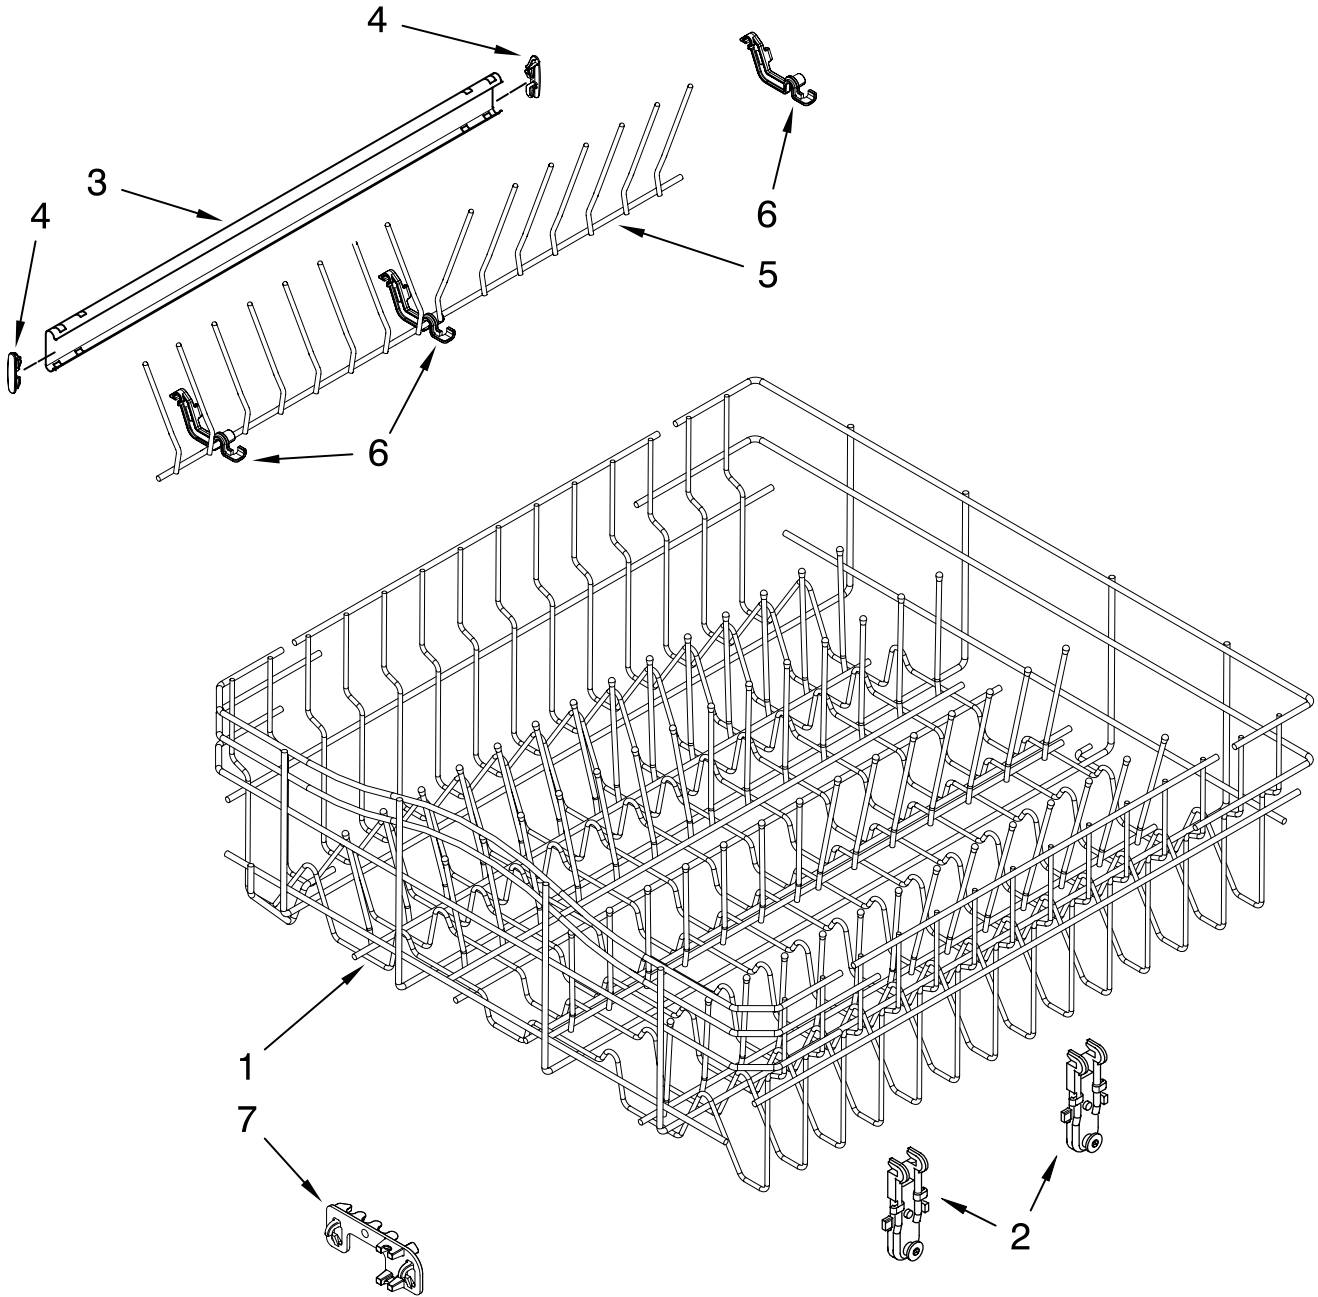

Illus. No.	Part No.	DESCRIPTION
1	8539235	Dishrack, Upper
2	8561996	Mount, Wheel Adjustable
3	3385089	Track, Rack
4	8565925	Stop Track
5	9744566	Tine Row
6	8539190	Clip, Pivot
7	8539119	Positioner, Dual