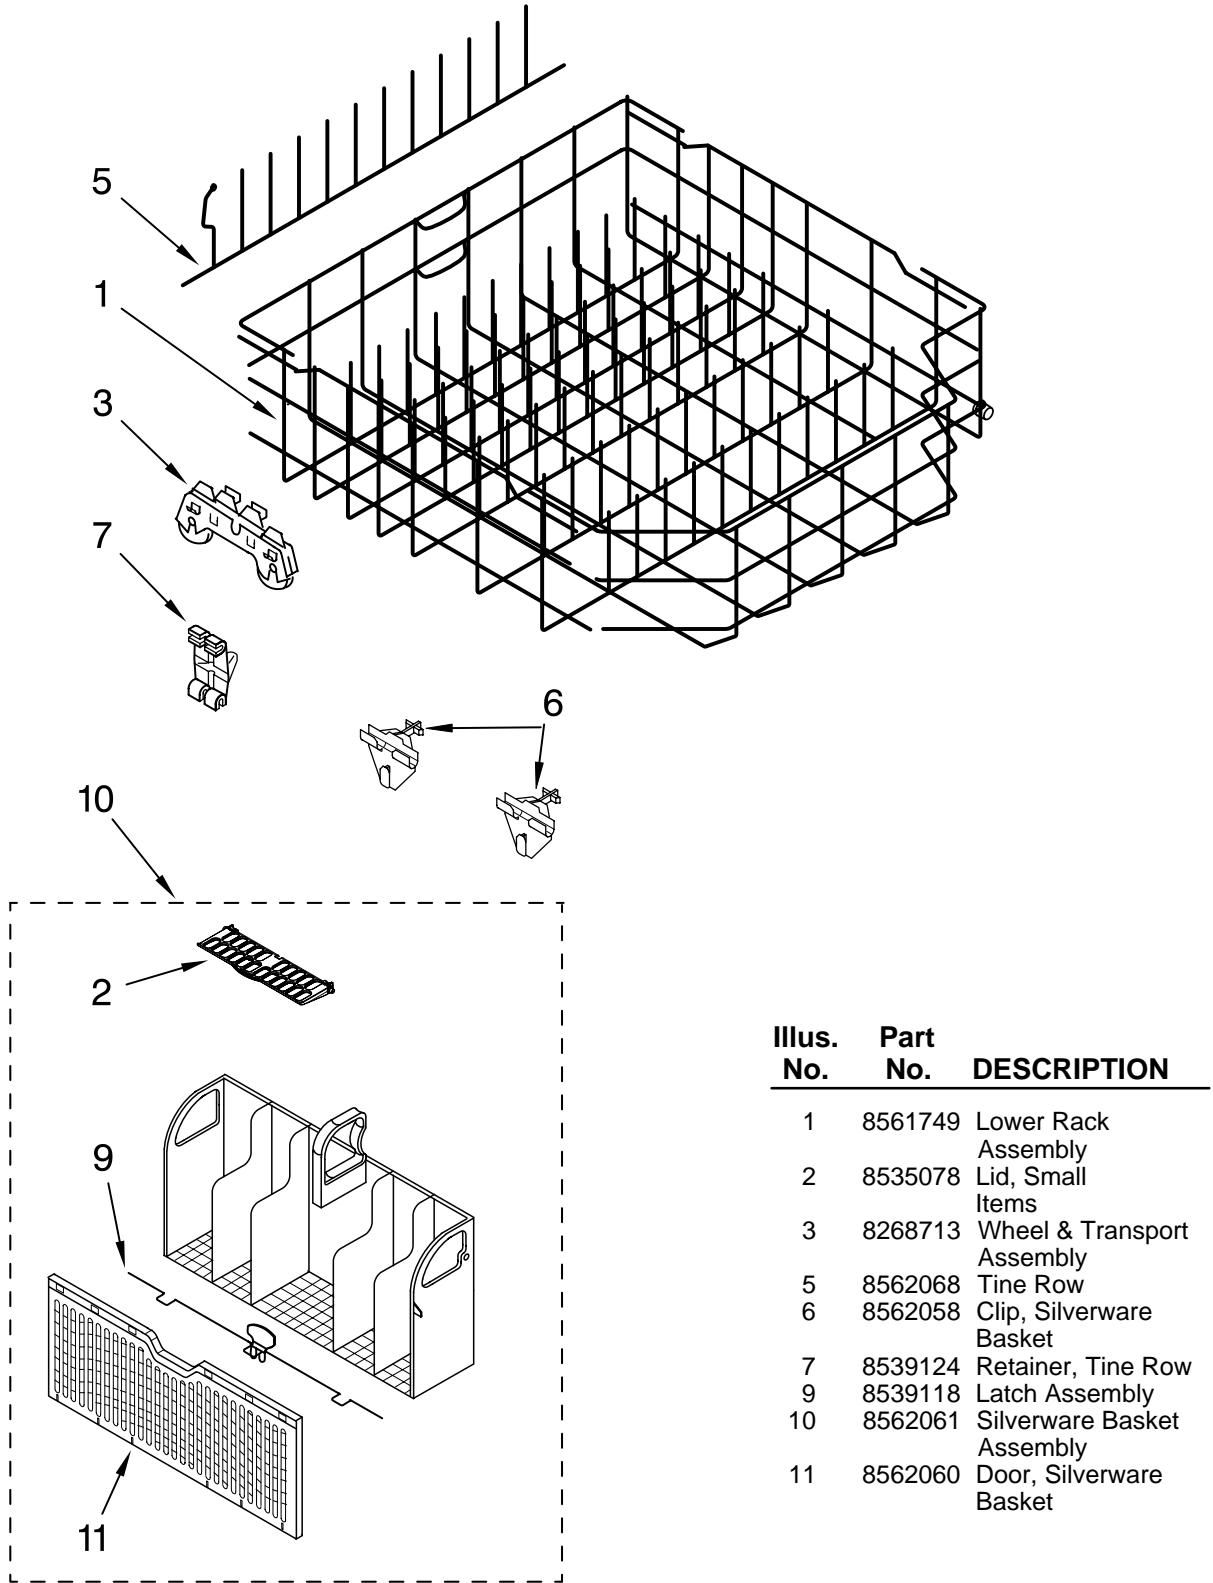

LOWER RACK PARTS

For Models: GU2275XTVB0, GU2275XTVQ0, GU2275XTVY0
(Black) (White) (Universal Silver)

Illus. No.	Part No.	DESCRIPTION
1	8561749	Lower Rack Assembly
2	8535078	Lid, Small Items
3	8268713	Wheel & Transport Assembly
5	8562068	Tine Row
6	8562058	Clip, Silverware Basket
7	8539124	Retainer, Tine Row
9	8539118	Latch Assembly
10	8562061	Silverware Basket Assembly
11	8562060	Door, Silverware Basket

FOR ORDERING INFORMATION REFER TO PARTS PRICE LIST