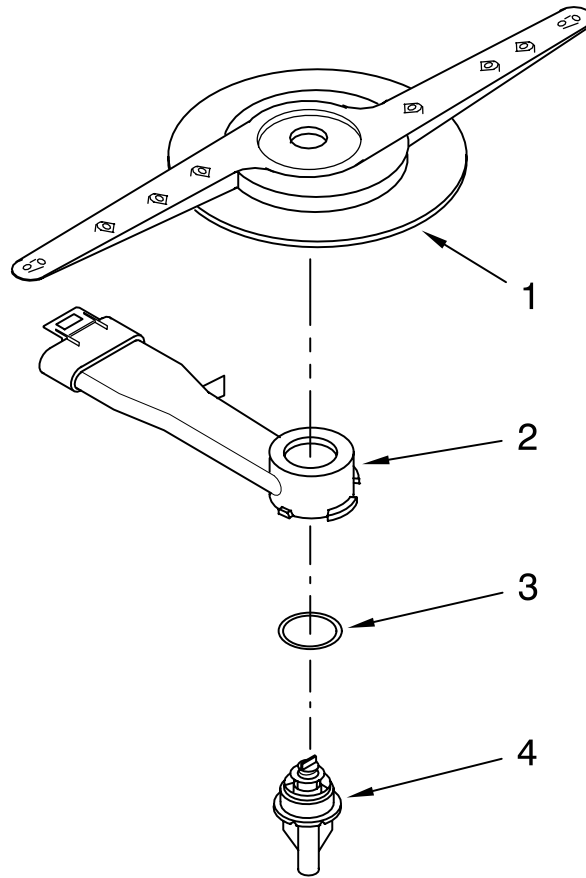

LOWER WASHARM PARTS

For Models: GU2275XTVB0, GU2275XTVQ0, GU2275XTVY0
(Black) (White) (Universal Silver)

Illus. No.	Part No.	DESCRIPTION
1	8268333	Wash Arm Assembly
2	8268343	Cap, Internal Rear Feed (Also Order Item 3)
3	8268340	Seal, Sprayarm
4	8268342	Hub, Lower Sprayarm (Also Order Item 3)

FOR ORDERING INFORMATION REFER TO PARTS PRICE LIST