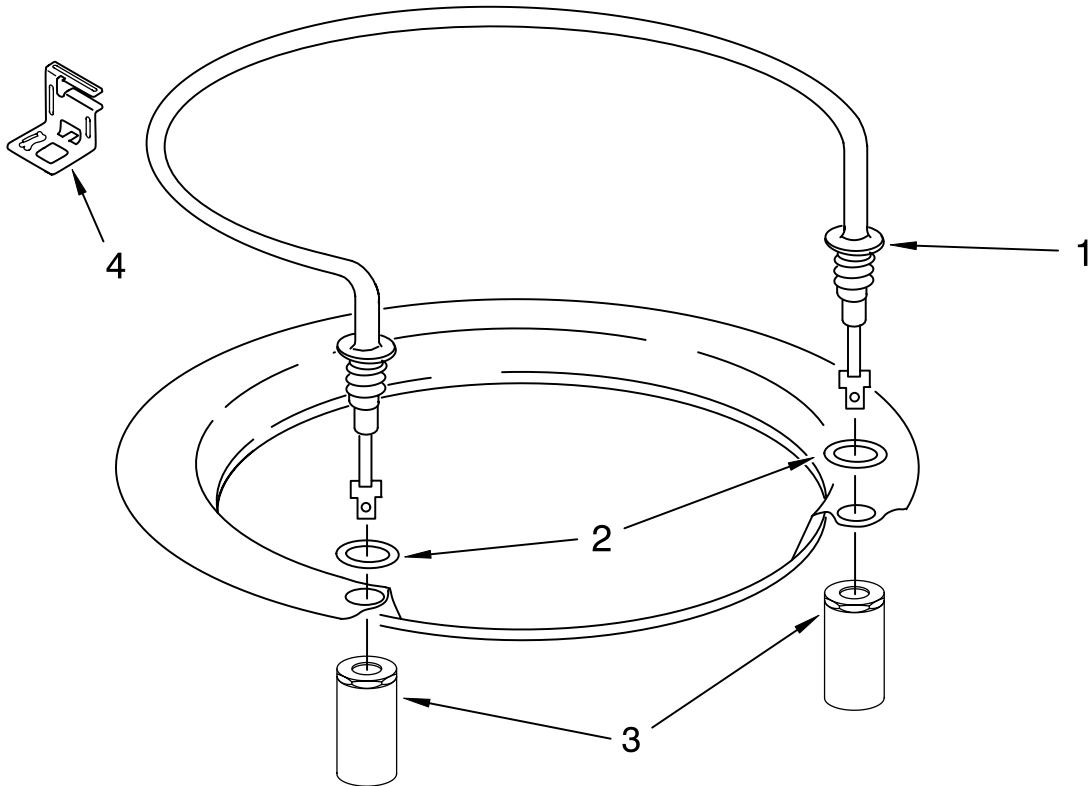

HEATER PARTS

For Models: GU2275XTVB0, GU2275XTVQ0, GU2275XTVY0
(Black) (White) (Universal Silver)

Illus. No.	Part No.	DESCRIPTION
1	W10134009	Heater Element Assembly (Also Includes Item 2)
2	717273	Washer, Heater Element
3	8268548	Nut, Heater Element
4	8269262	Bracket, Heater Support

NOTE: If heater element is removed, it must be replaced.

FOR ORDERING INFORMATION REFER TO PARTS PRICE LIST