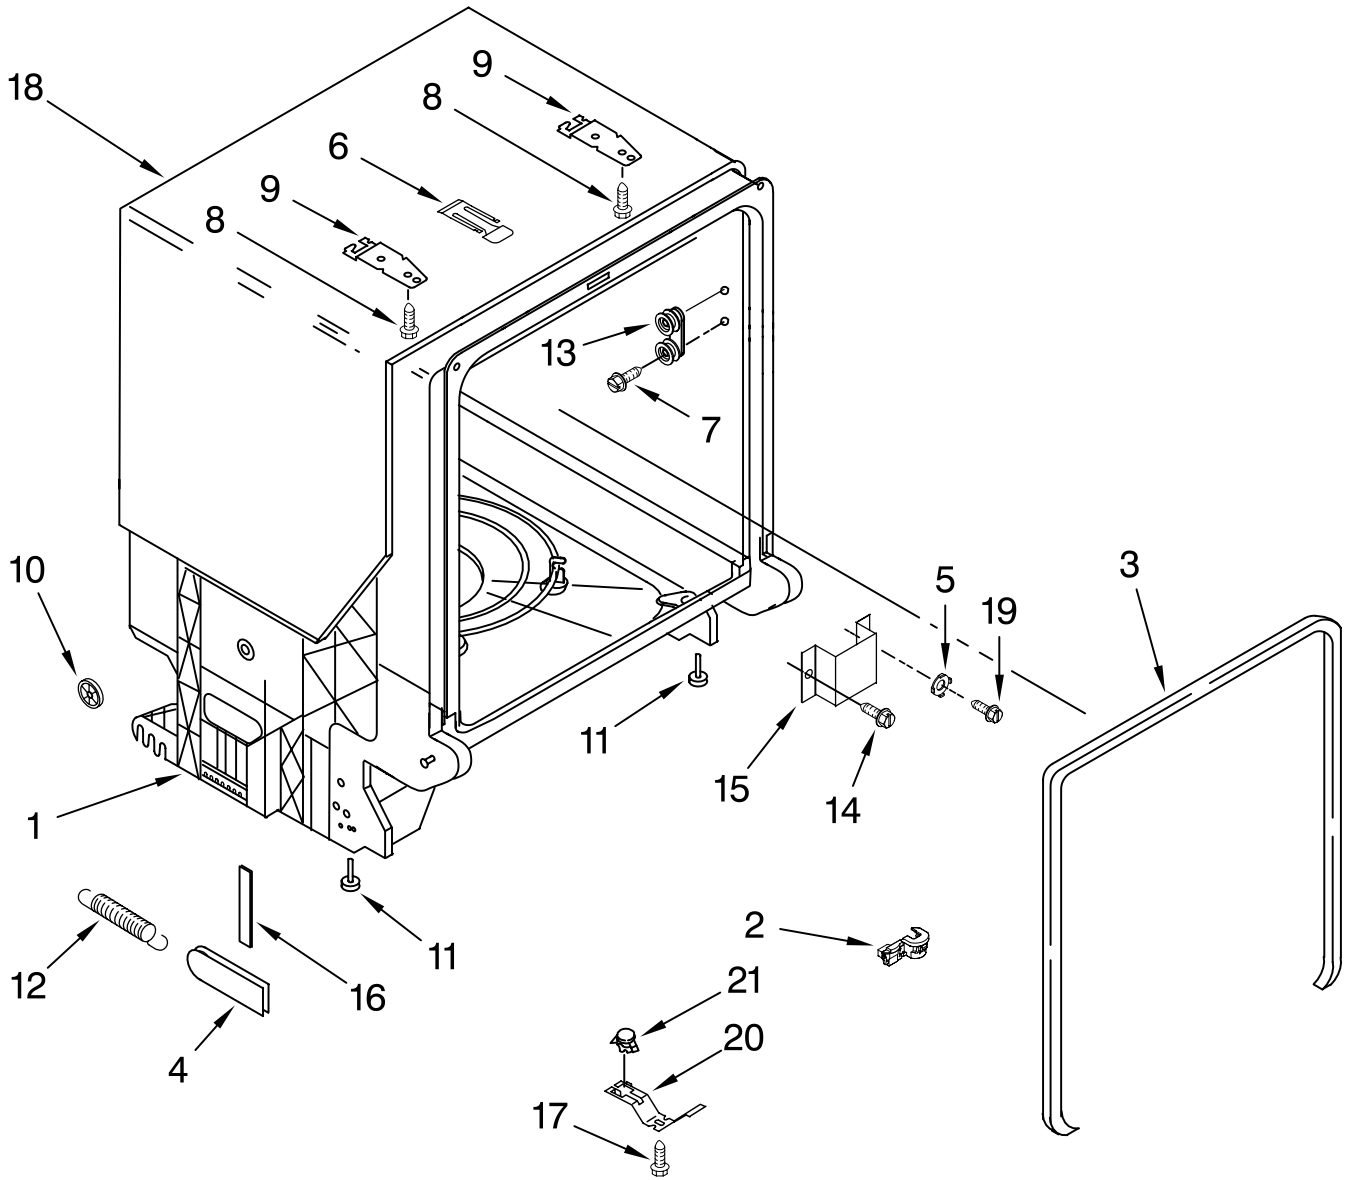

TUB AND FRAME PARTS

For Models: GU2275XTVB0, GU2275XTVQ0, GU2275XTVY0
(Black) (White) (Universal Silver)

FOR ORDERING INFORMATION REFER TO PARTS PRICE LIST

TUB AND FRAME PARTS

For Models: GU2275XTVB0, GU2275XTVQ0, GU2275XTVY0
(Black) (White) (Universal Silver)

<u>Illus.</u> <u>No.</u>	<u>Part</u> <u>No.</u>	<u>DESCRIPTION</u>
1	8575978	Tub Assembly
2	8573061	Strain Relief
3	8268888	Door Seal
4	8268990	Bushing, Door Spring
5	3378128	Washer
6	W10077370	Strike, Latch
7	8533836	Screw
8	3400850	Screw
9	8269145	Bracket, Undercounter
10	8269831	Wheel Leg
11	8524584	Leveler, Leg
12	8524473	Spring, Door Balance
13	8575897	Wheel & Mount Assembly
14	3400892	Screw
15	8268991	Cover, Terminal Box
16	8268961	Pad, Friction
17	304231	Screw
18	8573240	Shield, Sound Tub
19	3400014	Screw
20	3378595	Bracket, Thermostat
21	661566	Thermostat