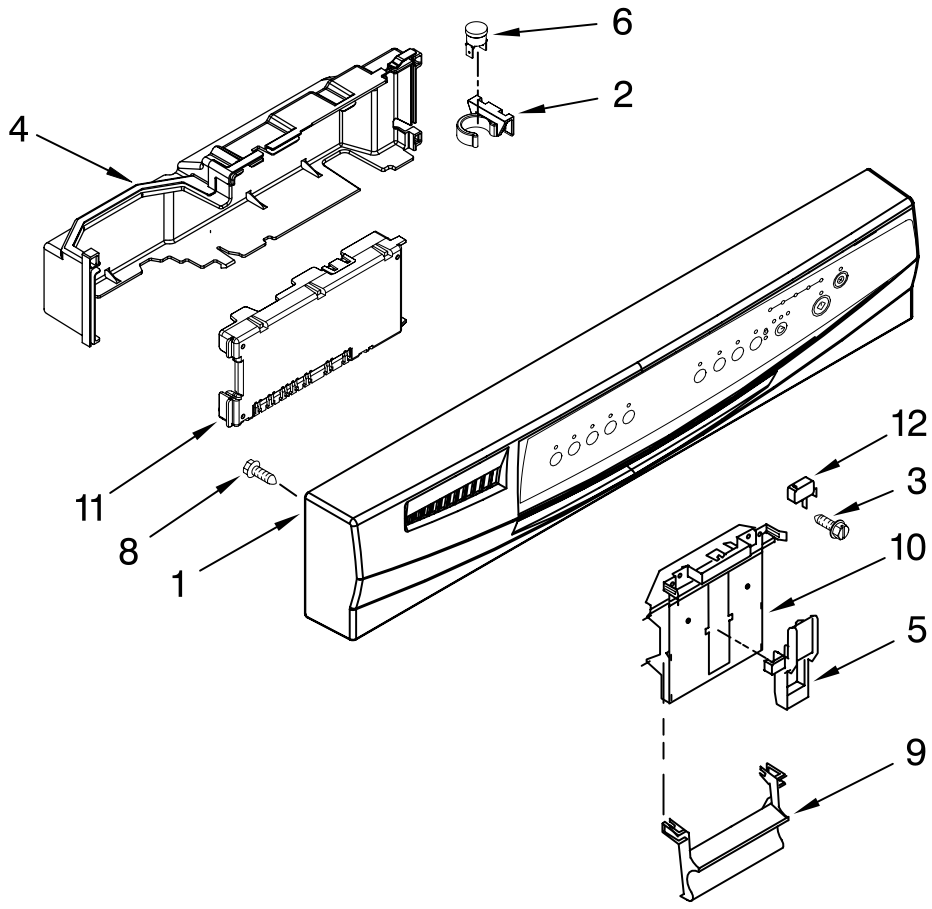

CONTROL PANEL PARTS

For Models: GU2200XTSB3, GU2200XTSQ3, GU2200XTSS3
(Black) (White) (Stainless)

Illus. No.	Part No.	DESCRIPTION
1		Console Asm. Includes Active Overlay & Insert
	W10142851	Black
	W10142852	White
2	8546546	Clip, BI-Metal
3	3400412	Screw
4	W10056090	Cover Control Shield Assembly
5	8524471	Actuator, Latch
6	661663	BI-Metal
8	3369051	Screw (6)
9		Handle, Latch
	8534984	Black
	8534985	White
10	8524476	Bolt, Latch
11	W10084142	Control, Electronic
12	8269209	Switch, Door

FOR ORDERING INFORMATION REFER TO PARTS PRICE LIST