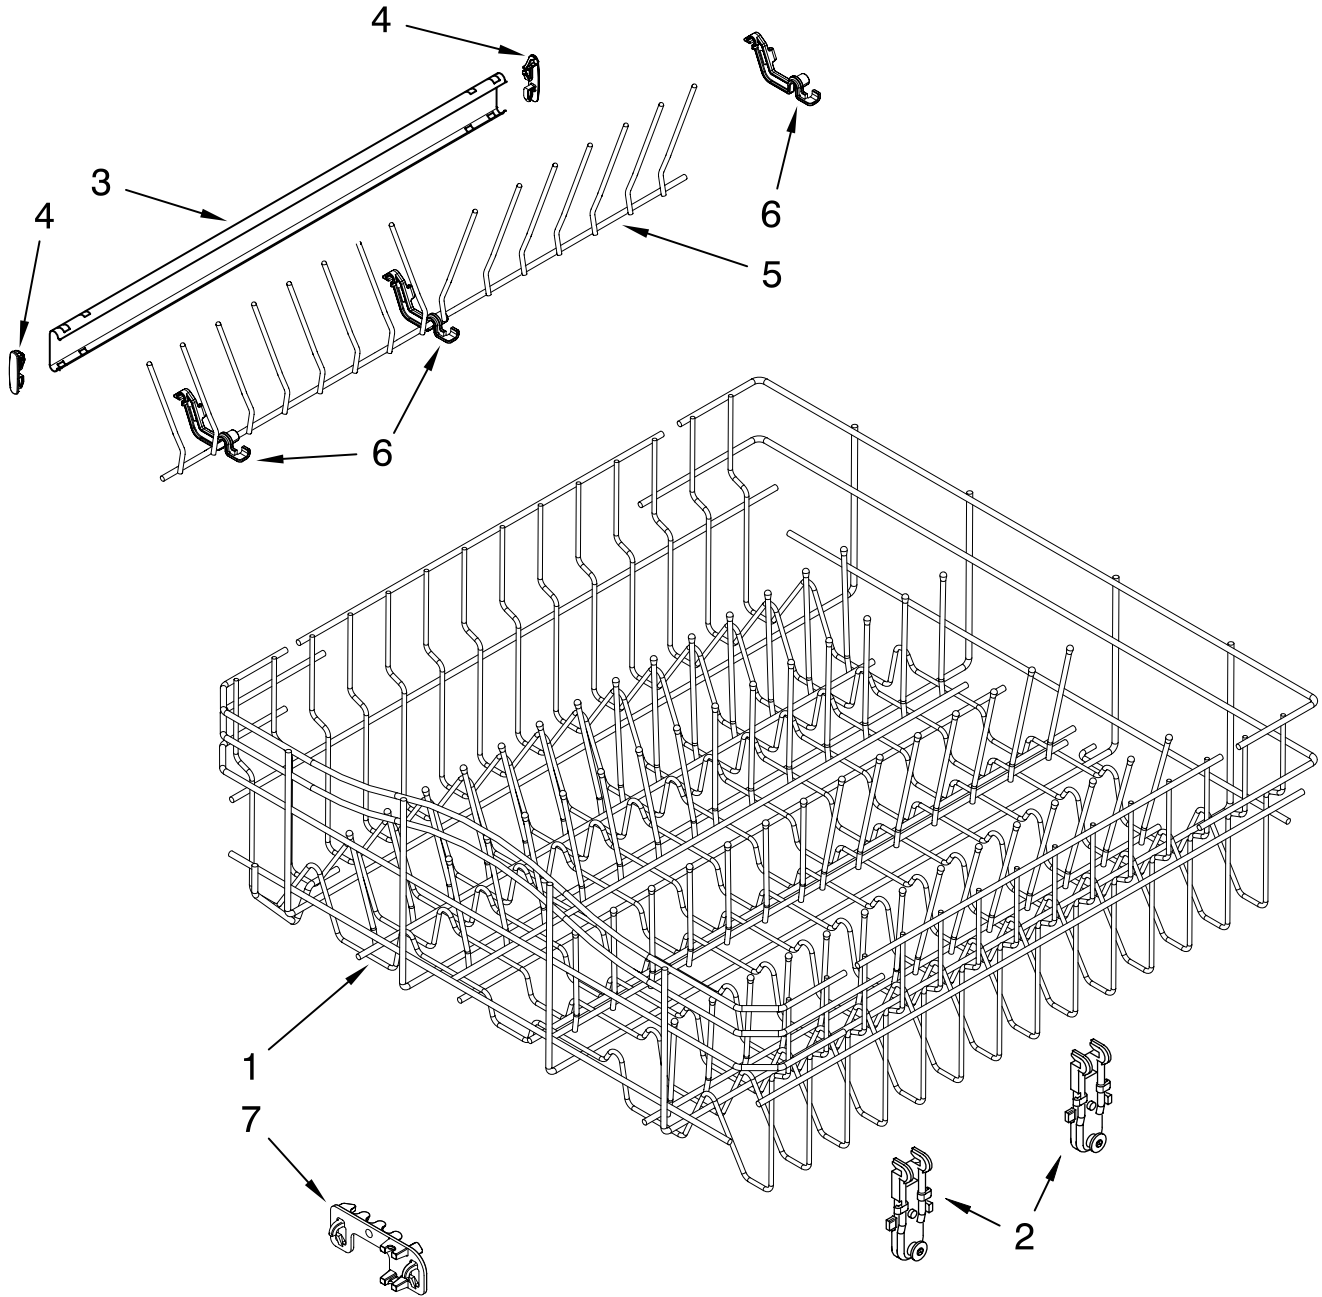

UPPER RACK AND TRACK PARTS

For Models: GU2200XTSB3, GU2200XTSQ3, GU2200XTSS3
(Black) (White) (Stainless)

Illus. No.	Part No.	DESCRIPTION
1	8539235	Dishrack, Upper
2	8268743	Mount, Wheel Adjustable
3	3385089	Track, Rack
4	8565925	Stop Track
5	9744566	Tine Row
6	8539190	Clip, Pivot
7	8539119	Positioner, Dual

FOR ORDERING INFORMATION REFER TO PARTS PRICE LIST