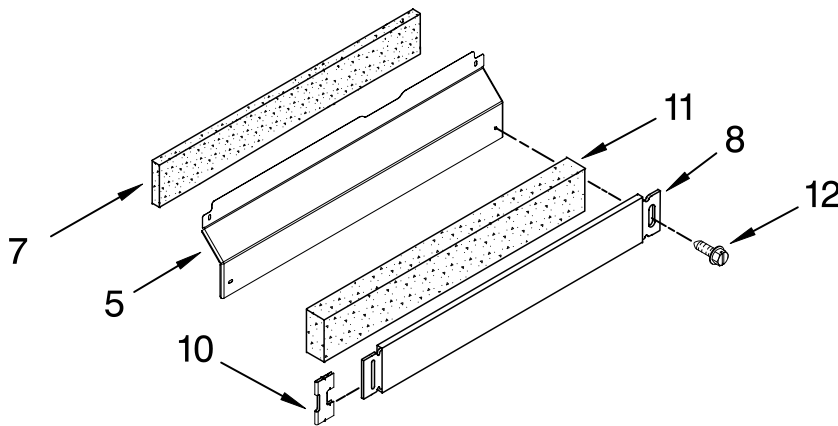

DOOR AND PANEL PARTS

For Models: GU2200XTSB3, GU2200XTSQ3, GU2200XTSS3
 (Black) (White) (Stainless)

UNDERCOUNTER
 DISHWASHER

Illus. No.	Part No.	DESCRIPTION
1	8575348	Literature Parts Instructions, Installation
	W10102784	Energy Guide
	8575899	Guide, Use & Care Tech Sheet
2	W10082651	English/French Arm, Hinge
	8534858	Left
	8534857	Right
3	8268983	Stiffener, Door
4	W10073200	Panel Front Black
	W10073210	White
	W10137625	Stainless
5		Access Panel (Includes Item 7)
	8558260	Black
	8558261	White
6	8268580	Insulation, Door
7	W10073540	Insulation, Access Panel
8		Toe Panel (Includes Items 10 & 11)
	8558252	Black
	8558253	White
9	8269740	Clip, Grounding
10	8269016	Clip, Grounding
11	W10073550	Insulation, Toe Panel
12		Screw
	302868	Black
	3400836	White
13	343641	Screw
14	489470	Screw