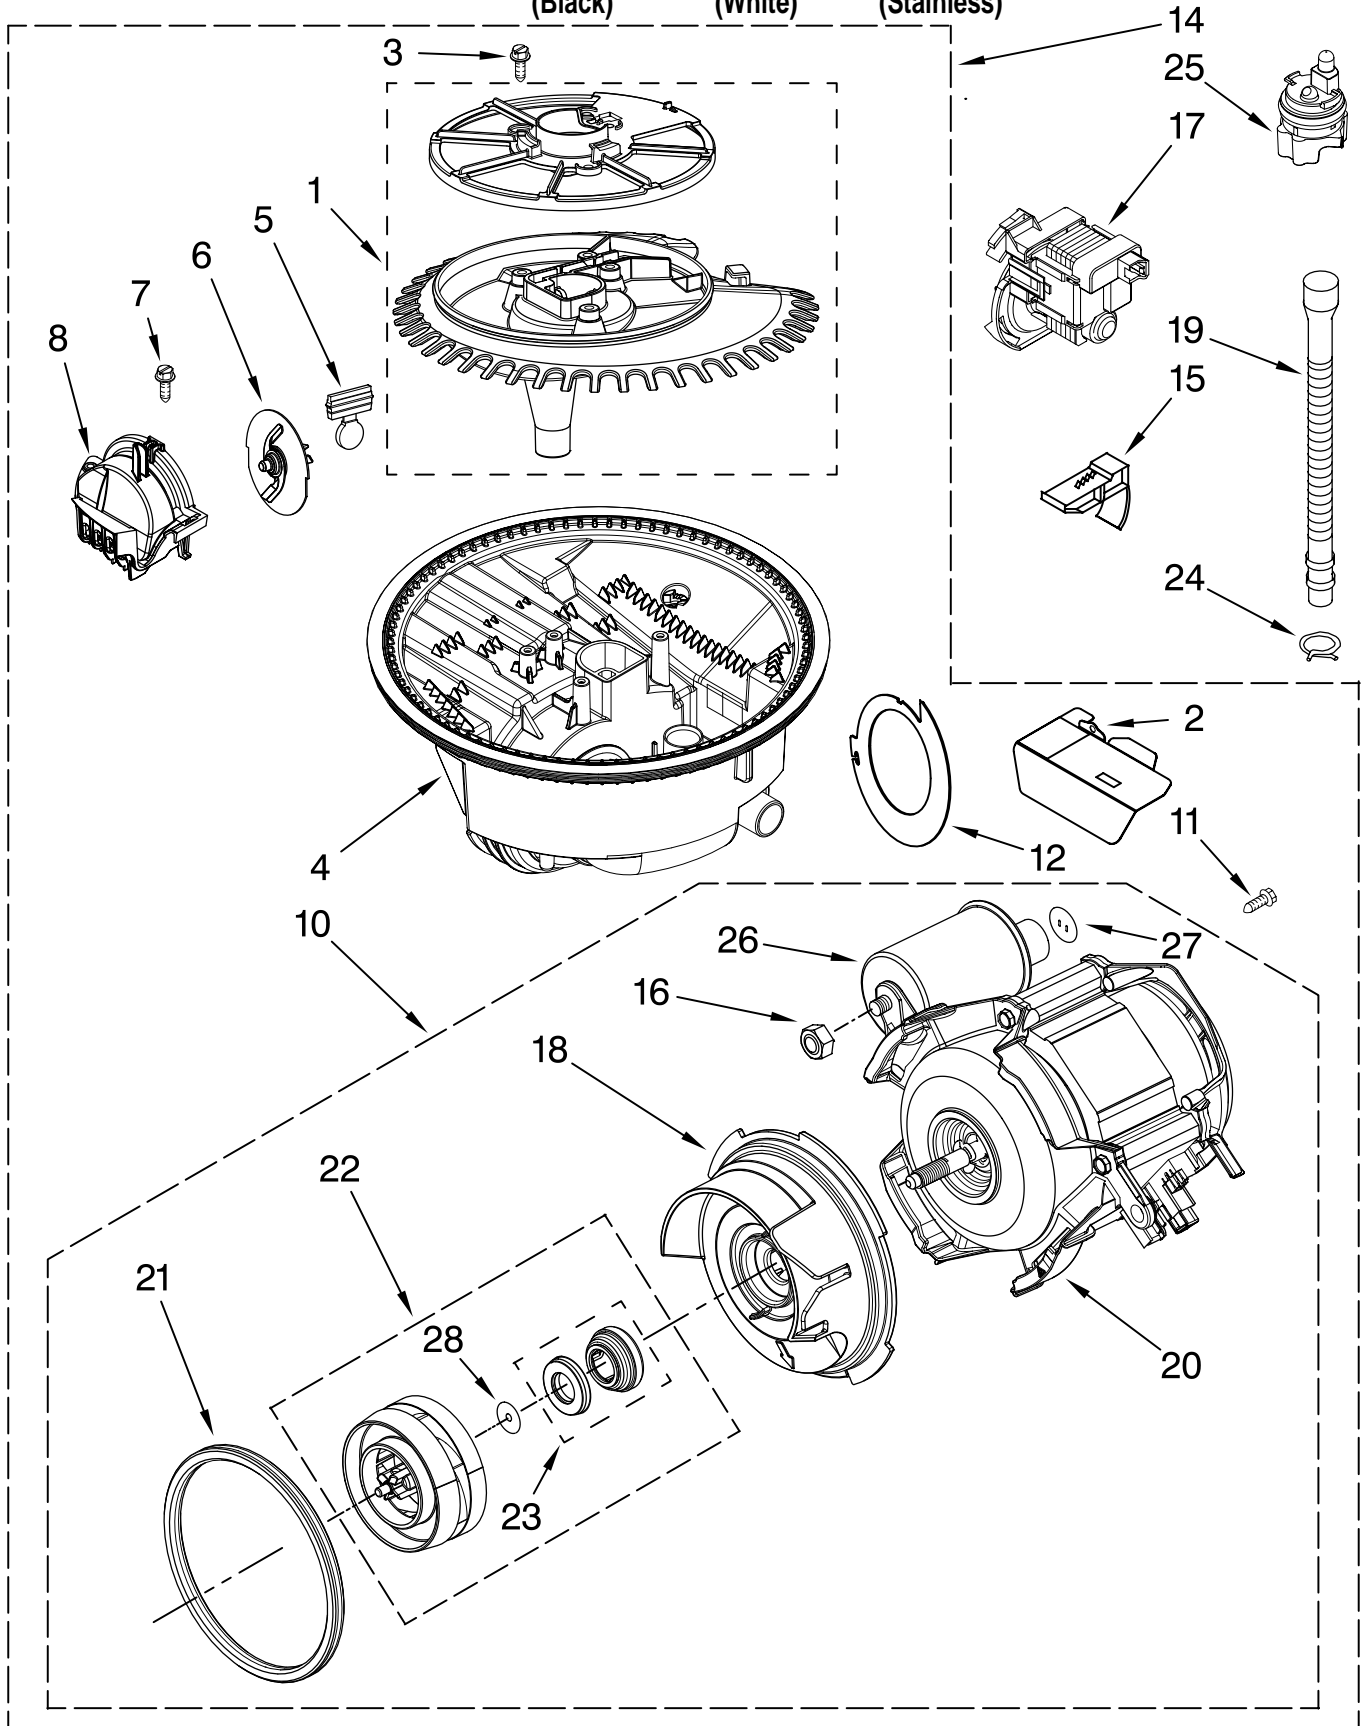

PUMP AND MOTOR PARTS

For Models: GU2200XTSB3, GU2200XTSQ3, GU2200XTSS3
(Black) (White) (Stainless)

FOR ORDERING INFORMATION REFER TO PARTS PRICE LIST

PUMP AND MOTOR PARTS

For Models: GU2200XTSB3, GU2200XTSQ3, GU2200XTSS3
(Black) (White) (Stainless)

Illus. No.	Part No.	DESCRIPTION
1	8534952	Accumulator Assy
2	8283527	Shield, Motor
3	3400069	Screw
4	8572618	Sump With Seal
5	8268375	Check Valve, Sump
6	8268383	Chopper Assembly
7	9741232	Screw
8	8531857	Protector, Inlet
10	8534942	Motor Assembly
11	3400217	Screw
12	8268391	Screen, Separation
14	8572615	Sump & Motor Assembly
15	8269524	Tab, Sump
16	8533949	Nut
17	661662	Pump, Drain
18	8531019	Volute, Back (Also Order Item 23)
19	8269144	Hose, Drain
20	8534941	Motor
21	8268397	Seal, Volute
22	8531017	Impeller Kit
23	8268403	Face Seal Assembly
24	356138	Clamp, Hose
25	W10082647	Optical Water Indicator
26	8269507	Capacitor
27	8534946	Shield, Capacitor
28	8531018	Washer