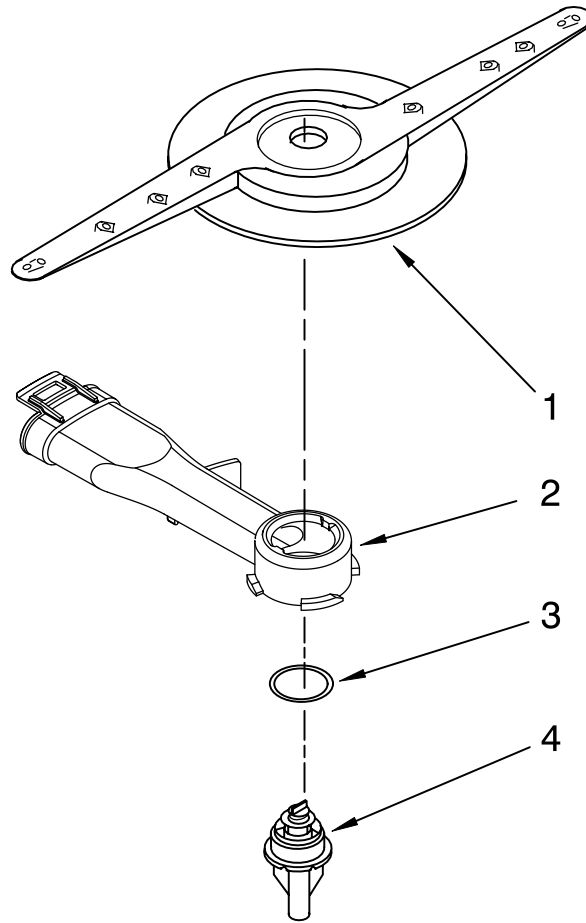

FOR ORDERING INFORMATION REFER TO PARTS PRICE LIST

DOOR AND LATCH PARTS

For Models: GU2200XTSB3, GU2200XTSQ3, GU2200XTSS3
 (Black) (White) (Stainless)

Illus. No.	Part No.	DESCRIPTION	Illus. No.	Part No.	DESCRIPTION	Illus. No.	Part No.	DESCRIPTION
1	3369051	Screw, Door	5	8575892	Deflector, Vent (Also Order Item 4)	8	8573175	Wiring Harness Main
2	8575895	Inner Door (Also Order Item 4)	6	8565815	Dispenser, Assembly (Includes Items 2 & 13)	9	8281154	Screw
3	8542603	Vent Assembly (Also Order Item 4)	7	8269258	Seal, Front	10	8269296	Seal, Console/door
4	8269259	Gasket, Vent				11	8535637	Bracket, Dispenser
						12	8531865	Shield, Dispenser
						13	8558307	Cap, Rinse Aid

FOR ORDERING INFORMATION REFER TO PARTS PRICE LIST

LOWER WASHARM PARTS

For Models: GU2200XTSB3, GU2200XTSQ3, GU2200XTSS3
(Black) (White) (Stainless)

Illus. No.	Part No.	DESCRIPTION
1	8268333	Wash Arm Assembly
2	8268343	Cap, Internal Rear Feed (Also Order Item 3)
3	8268340	Seal, Sprayarm
4	8268342	Hub, Lower Sprayarm (Also Order Item 3)