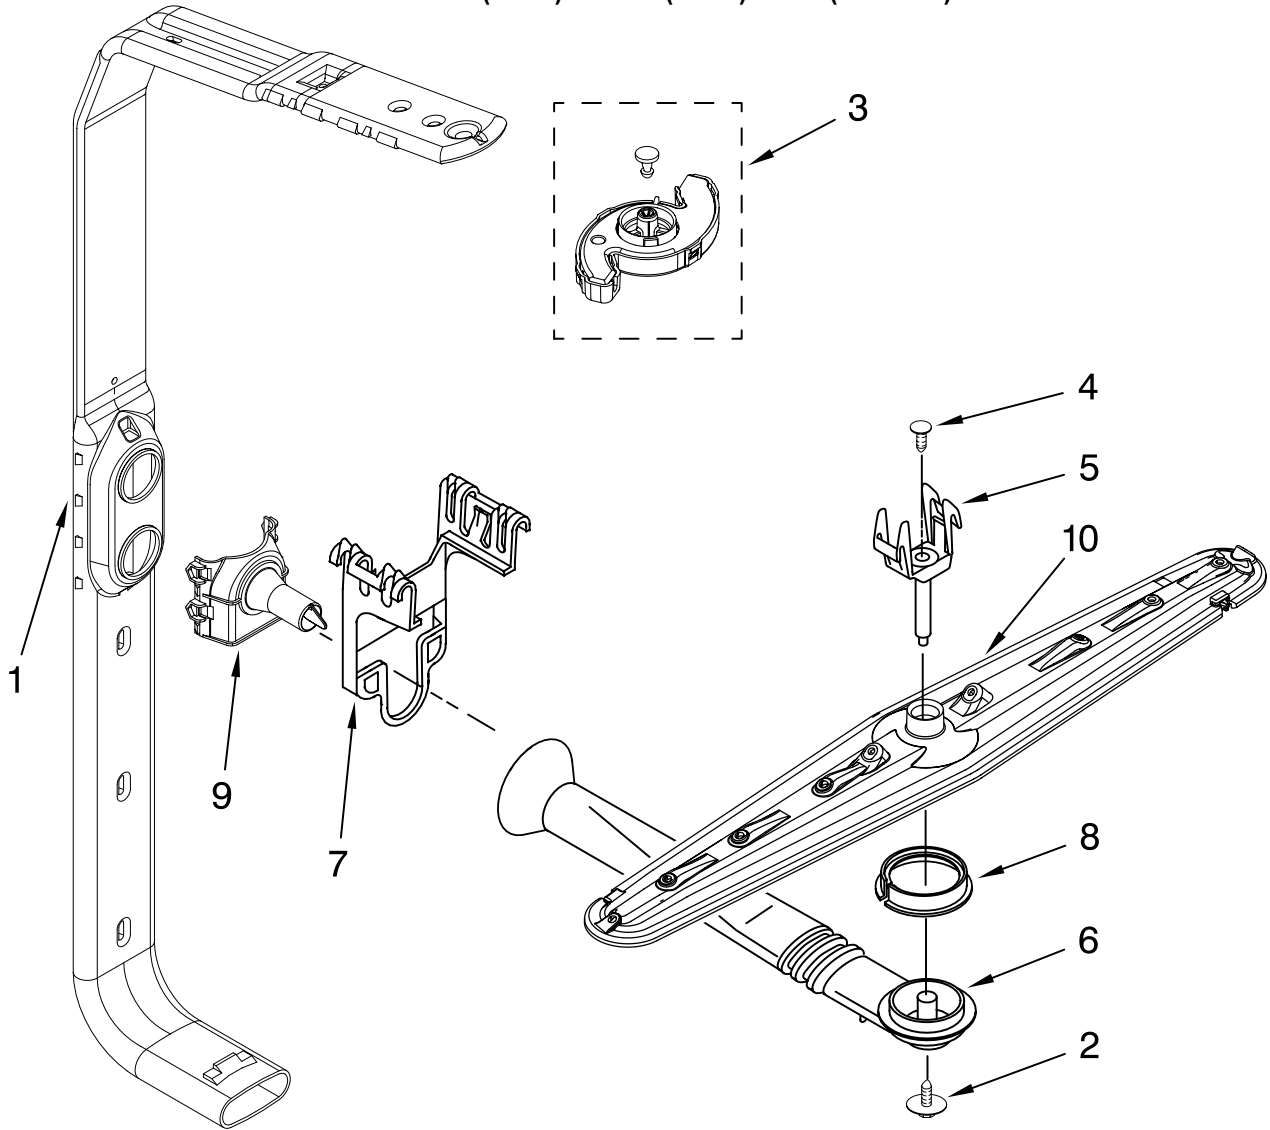

UPPER WASH AND RINSE PARTS

For Models: GU2200XTSB3, GU2200XTSQ3, GU2200XTSS3
(Black) (White) (Stainless)

Illus. No.	Part No.	DESCRIPTION
1	8559848	Feed Tube Assembly (Also Includes Item 3)
2	8533889	Screw
3	8557720	Spinner, 3rd Level Wash
4	3400920	Cover, Screw
5	8268354	Mount
6	8268355	Manifold
7	8268349	Hanger
8	8268433	Seal, Sprayarm
9	8269295	Probe
10	8561746	Sprayarm

FOR ORDERING INFORMATION REFER TO PARTS PRICE LIST