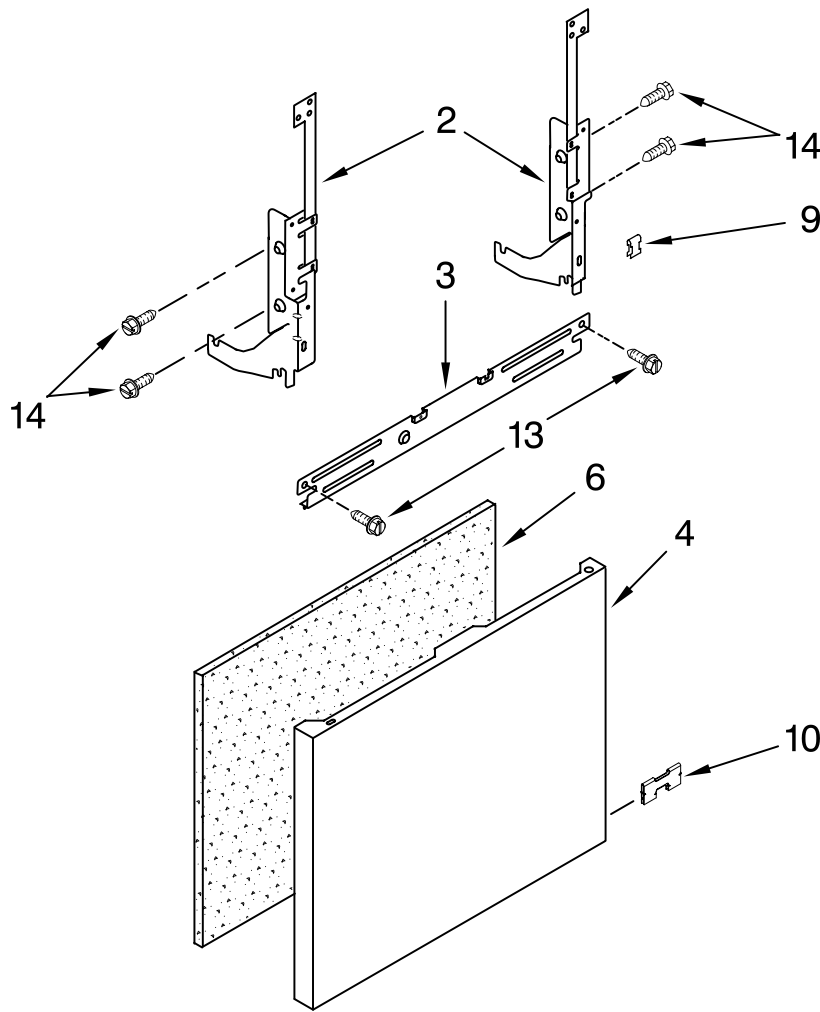

DOOR AND PANEL PARTS

For Models: GU2200XTSB3, GU2200XTSQ3, GU2200XTSS3
 (Black) (White) (Stainless)

UNDERCOUNTER
 DISHWASHER

Illus. No.	Part No.	DESCRIPTION
1	8575348	Literature Parts Instructions, Installation
	W10102784	Energy Guide
	8575899	Guide, Use & Care Tech Sheet
2	W10082651	English/French Arm, Hinge
	8534858	Left
	8534857	Right
3	8268983	Stiffener, Door
4	W10073200	Panel Front Black
	W10073210	White
	W10137625	Stainless
5		Access Panel (Includes Item 7)
	8558260	Black
	8558261	White
6	8268580	Insulation, Door
7	W10073540	Insulation, Access Panel
8		Toe Panel (Includes Items 10 & 11)
	8558252	Black
	8558253	White
9	8269740	Clip, Grounding
10	8269016	Clip, Grounding
11	W10073550	Insulation, Toe Panel
12		Screw
	302868	Black
	3400836	White
13	343641	Screw
14	489470	Screw