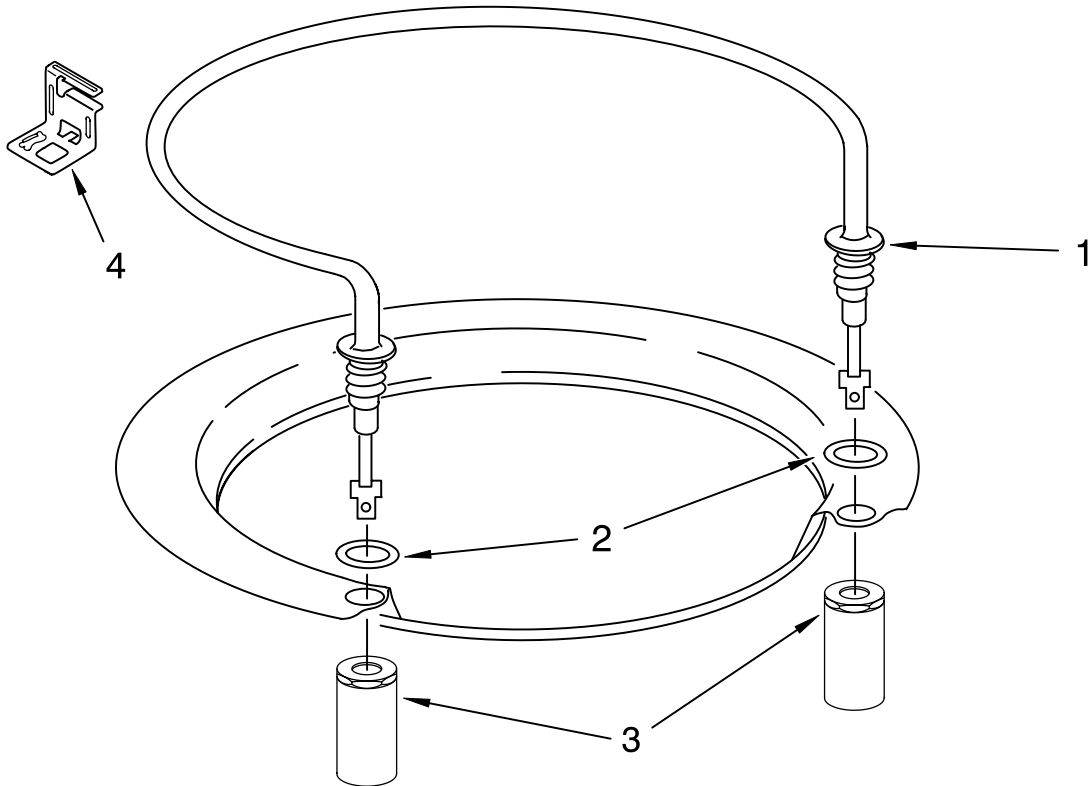

HEATER PARTS

For Models: GU2200XTSB3, GU2200XTSQ3, GU2200XTSS3
(Black) (White) (Stainless)

Illus. No.	Part No.	DESCRIPTION
1	8563007	Heater Element Assembly (Also Includes Item 2)
2	717273	Washer, Heater Element
3	8268548	Nut, Heater Element
4	8269262	Bracket, Heater Support

NOTE: If heater element is removed, it must be replaced.

FOR ORDERING INFORMATION REFER TO PARTS PRICE LIST