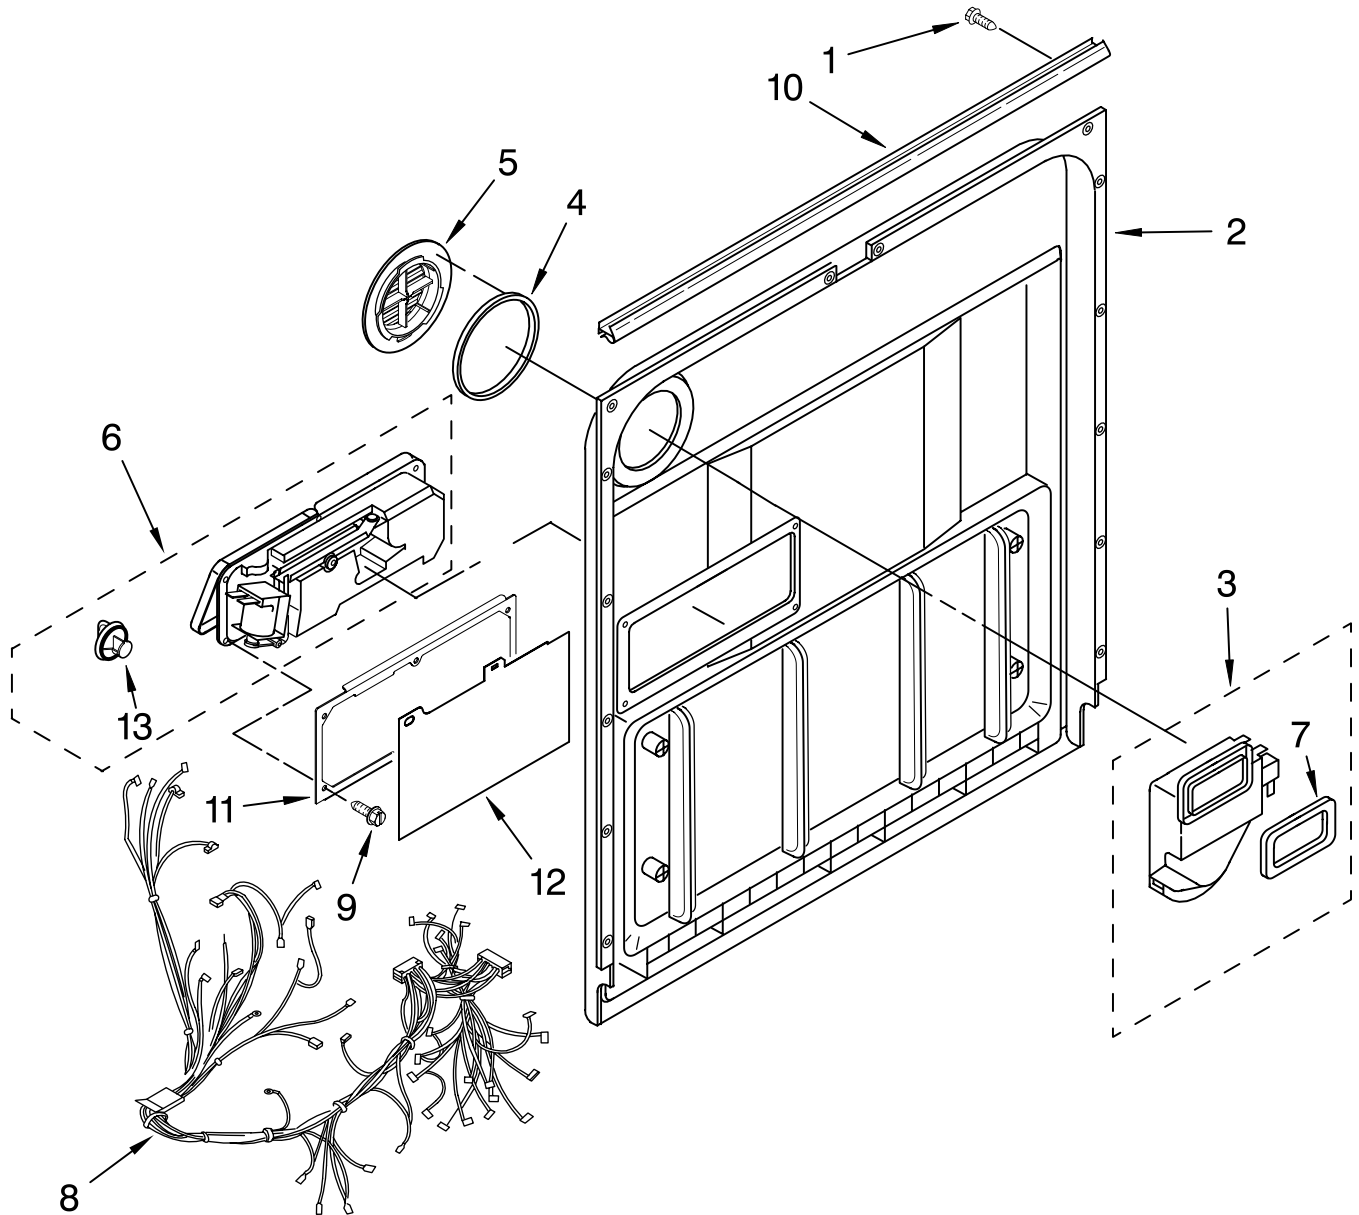

DOOR AND LATCH PARTS

For Models: GU2200XTSB3, GU2200XTSQ3, GU2200XTSS3
(Black) (White) (Stainless)

Illus. No.	Part No.	DESCRIPTION	Illus. No.	Part No.	DESCRIPTION	Illus. No.	Part No.	DESCRIPTION
1	3369051	Screw, Door	5	8575892	Deflector, Vent (Also Order Item 4)	8	8573175	Wiring Harness Main
2	8575895	Inner Door (Also Order Item 4)	6	8565815	Dispenser, Assembly (Includes Items 2 & 13)	9	8281154	Screw
3	8542603	Vent Assembly (Also Order Item 4)	7	8269258	Seal, Front	10	8269296	Seal, Console/door
4	8269259	Gasket, Vent				11	8535637	Bracket, Dispenser
						12	8531865	Shield, Dispenser
						13	8558307	Cap, Rinse Aid

FOR ORDERING INFORMATION REFER TO PARTS PRICE LIST