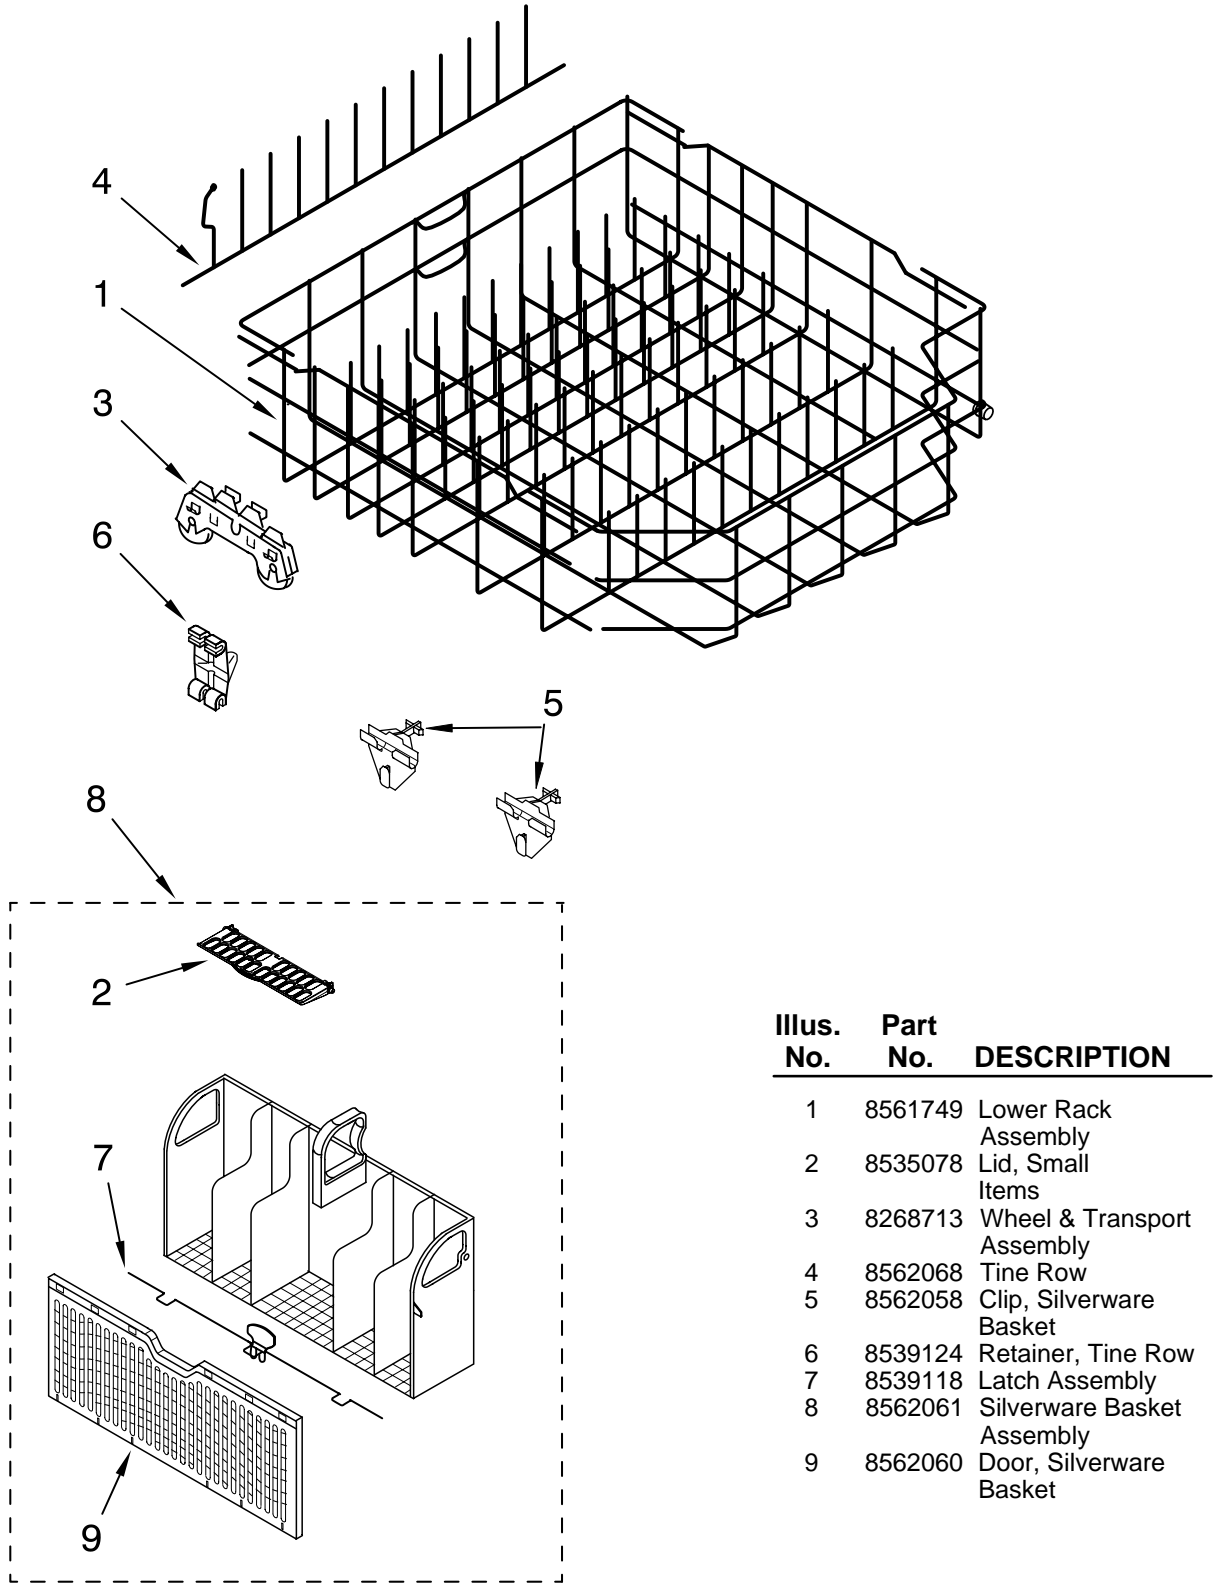

FOR ORDERING INFORMATION REFER TO PARTS PRICE LIST

UPPER WASH AND RINSE PARTS

For Models: GU2200XTSB3, GU2200XTSQ3, GU2200XTSS3
 (Black) (White) (Stainless)

Illus. No.	Part No.	DESCRIPTION
1	8559848	Feed Tube Assembly (Also Includes Item 3)
2	8533889	Screw
3	8557720	Spinner, 3rd Level Wash
4	3400920	Cover, Screw
5	8268354	Mount
6	8268355	Manifold
7	8268349	Hanger
8	8268433	Seal, Sprayarm
9	8269295	Probe
10	8561746	Sprayarm

FOR ORDERING INFORMATION REFER TO PARTS PRICE LIST

LOWER RACK PARTS

For Models: GU2200XTSB3, GU2200XTSQ3, GU2200XTSS3
 (Black) (White) (Stainless)

Illus. No.	Part No.	DESCRIPTION
1	8561749	Lower Rack Assembly
2	8535078	Lid, Small Items
3	8268713	Wheel & Transport Assembly
4	8562068	Tine Row
5	8562058	Clip, Silverware Basket
6	8539124	Retainer, Tine Row
7	8539118	Latch Assembly
8	8562061	Silverware Basket Assembly
9	8562060	Door, Silverware Basket