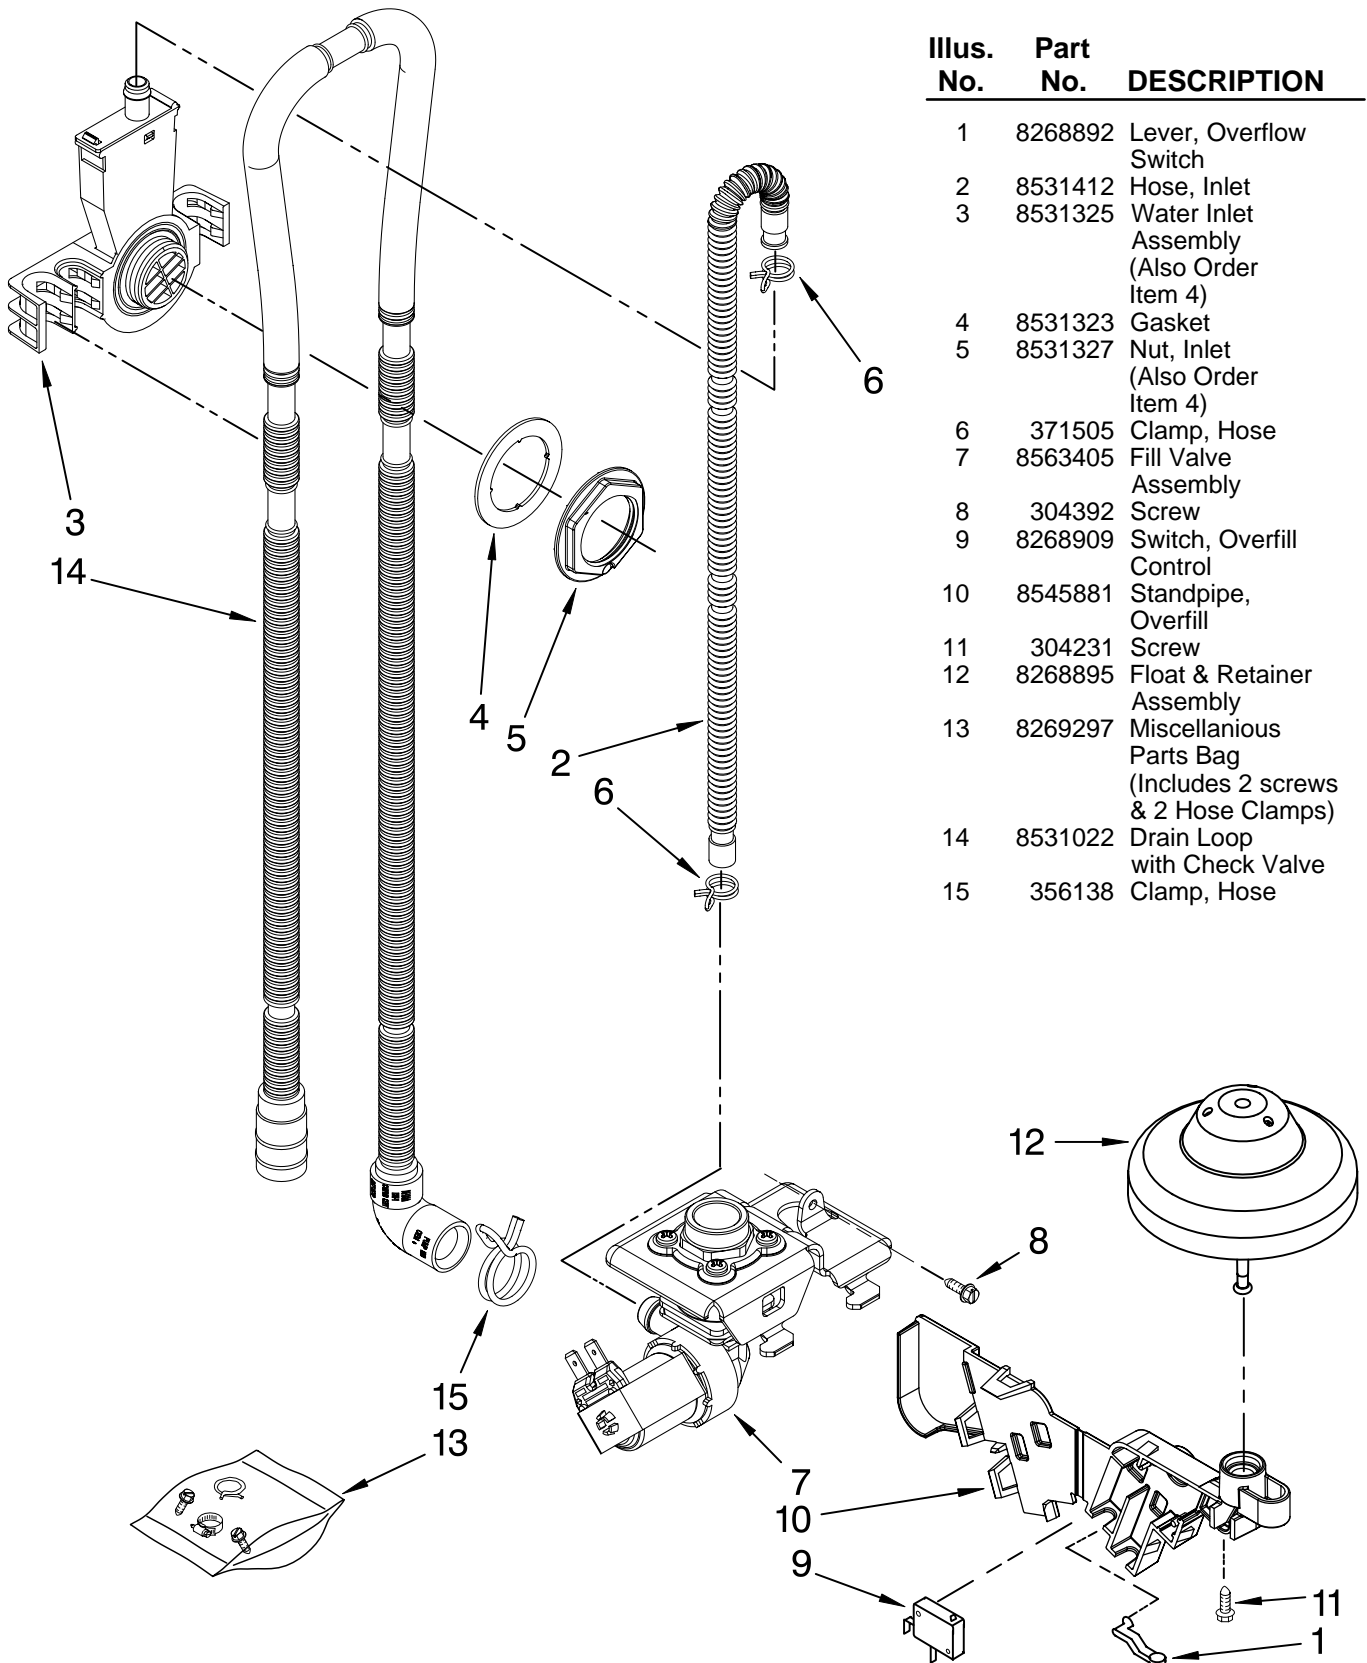

FOR ORDERING INFORMATION REFER TO PARTS PRICE LIST

LOWER WASHARM PARTS

For Models: GU2200XTSB3, GU2200XTSQ3, GU2200XTSS3
(Black) (White) (Stainless)

Illus. No.	Part No.	DESCRIPTION
1	8268333	Wash Arm Assembly
2	8268343	Cap, Internal Rear Feed (Also Order Item 3)
3	8268340	Seal, Sprayarm
4	8268342	Hub, Lower Sprayarm (Also Order Item 3)

FOR ORDERING INFORMATION REFER TO PARTS PRICE LIST

HEATER PARTS

For Models: GU2200XTSB3, GU2200XTSQ3, GU2200XTSS3
(Black) (White) (Stainless)

Illus. No.	Part No.	DESCRIPTION
1	8563007	Heater Element Assembly (Also Includes Item 2)
2	717273	Washer, Heater Element
3	8268548	Nut, Heater Element
4	8269262	Bracket, Heater Support

Illus. No.	Part No.	DESCRIPTION
1	8268892	Lever, Overflow Switch
2	8531412	Hose, Inlet
3	8531325	Water Inlet Assembly (Also Order Item 4)
4	8531323	Gasket
5	8531327	Nut, Inlet (Also Order Item 4)
6	371505	Clamp, Hose
7	8563405	Fill Valve Assembly
8	304392	Screw
9	8268909	Switch, Overflow Control
10	8545881	Standpipe, Overflow
11	304231	Screw
12	8268895	Float & Retainer Assembly
13	8269297	Miscellaneous Parts Bag (Includes 2 screws & 2 Hose Clamps)
14	8531022	Drain Loop with Check Valve
15	356138	Clamp, Hose