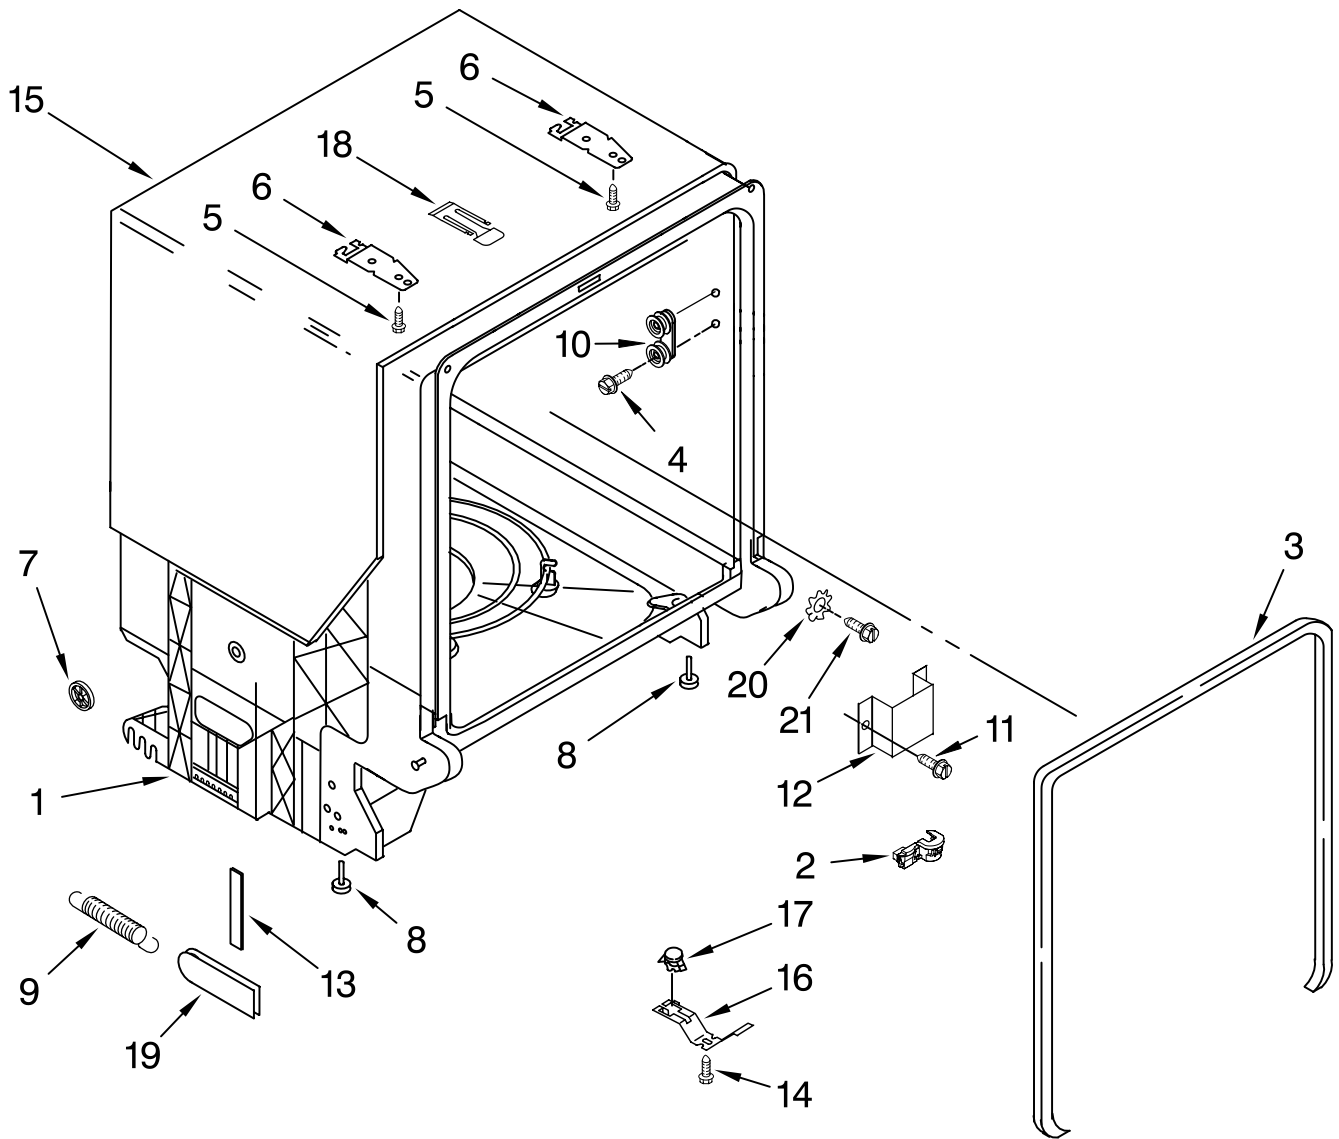

TUB AND FRAME PARTS

For Models: GU2200XTSB3, GU2200XTSQ3, GU2200XTSS3
(Black) (White) (Stainless)

FOR ORDERING INFORMATION REFER TO PARTS PRICE LIST

TUB AND FRAME PARTS

For Models: GU2200XTSB3, GU2200XTSQ3, GU2200XTSS3
(Black) (White) (Stainless)

Illus. No.	Part No.	DESCRIPTION
1	8575978	Tub Assembly
2	8573061	Strain Relief
3	8268888	Door Seal
4	8533836	Screw (8)
5	3400850	Screw
6	8269145	Bracket, Undercounter
7	8269831	Wheel Leg
8	8524584	Leveler, Leg
9	8524473	Spring, Door Balance
10	8575897	Wheel & Mount Assembly
11	3400892	Screw
12	8268991	Cover, Terminal Box
13	8268961	Pad, Friction
14	304231	Screw
15	8573241	Shield, Sound Tub
16	3378595	Bracket, Thermostat
17	661566	Thermostat
18	8580309	Strike, Latch
19	8268990	Bushing, Door Spring
20	3378128	Washer
21	3400014	Screw