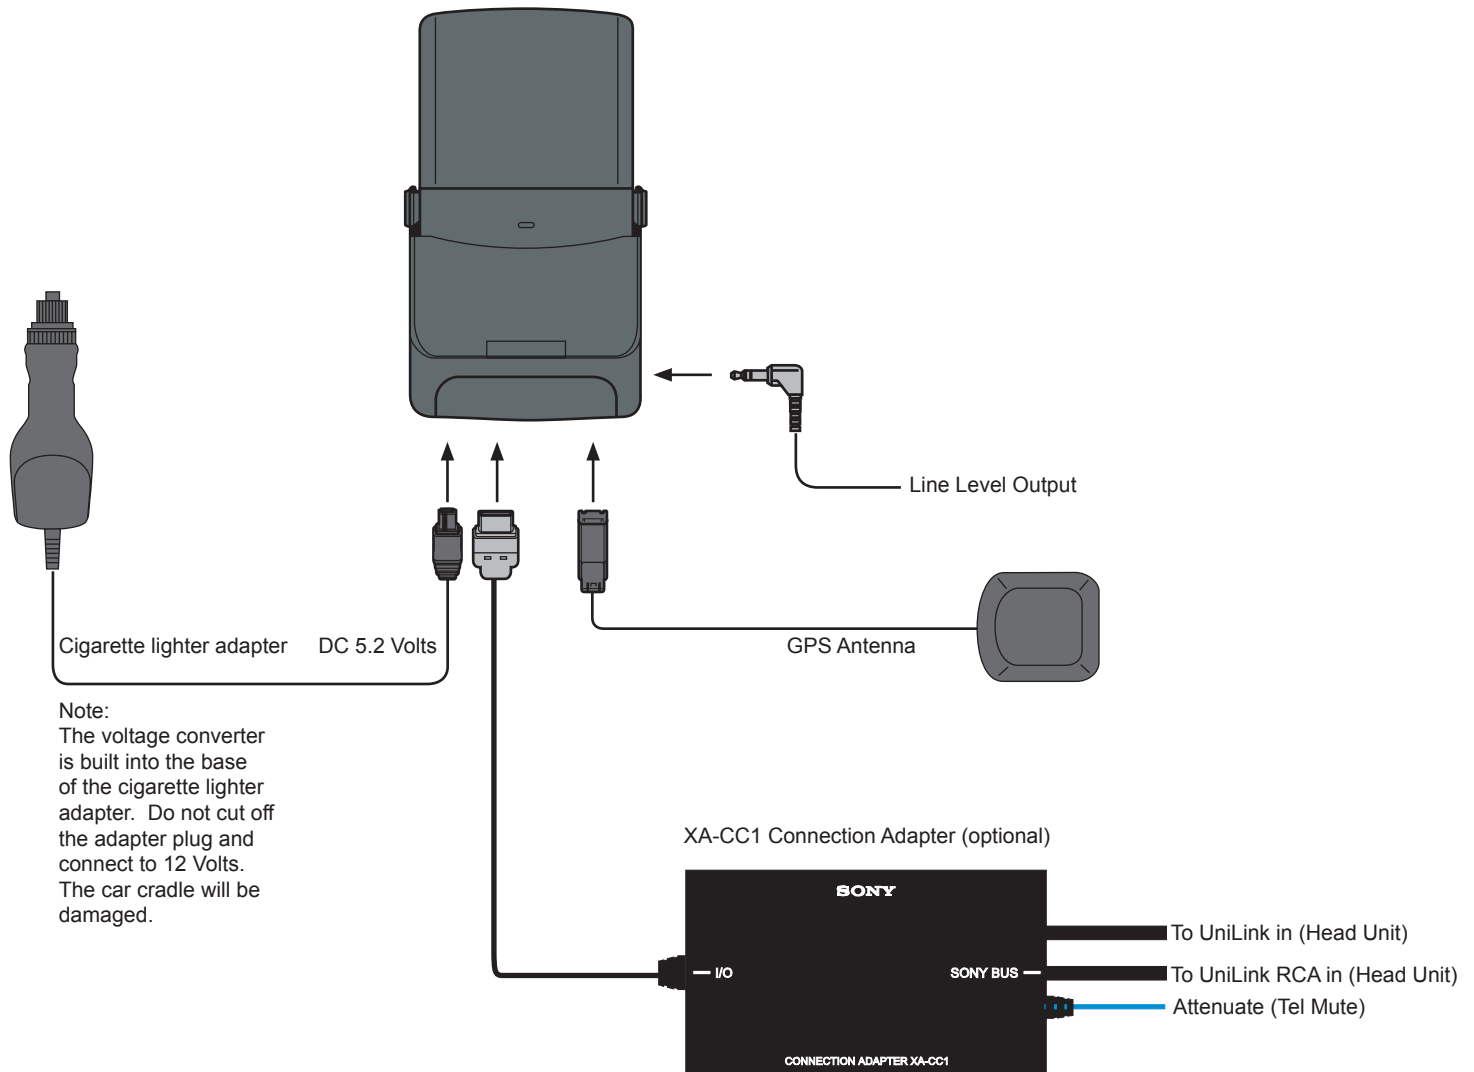

2004 SONY MOBILE PRODUCT GUIDE

PEGA-CC5 Car Cradle

Note:
The voltage converter is built into the base of the cigarette lighter adapter. Do not cut off the adapter plug and connect to 12 Volts. The car cradle will be damaged.

Computer Interface: The computer industry lacks standards, and therefore, there are a multitude of varying software packages and add-on hardware options. This device is not manufactured to any specific software, and Sony does not and cannot make any warranty or representation with respect to the performance of this product with any particular software packages and/or non-Sony add-on hardware option except those mentioned in this document. Sony hereby disclaims any representations or warranty that this product is compatible with any combination of products you may choose to connect. While Sony representatives or Sony authorized dealers may be able to assist you and may make recommendations, they are NOT authorized to vary or waive this disclaimer. Purchasers must determine for themselves the suitability and compatibility of the hardware and software in each and every particular instance. Some pre-installed software titles may not include full documentation. Software titles pre-installed on the Sony CLIÉ handheld are subject to change without notice.

©2003 Sony Electronics Inc. All rights reserved. Reproduction in whole or in part without written permission is prohibited. Sony, the Sony logo, CLIÉ, the CLIÉ logo, ATRAC3, Memory Stick, Memory Stick PRO, Remote Commander, and MagicGate are trademarks of Sony. The Sony CLIÉ handheld is independently manufactured by Sony Corporation. Pentium is a registered trademark of Intel Corporation. Microsoft and Windows are registered trademarks of Microsoft Corporation. StreetFinder and Rand McNally are registered trademarks of Rand McNally & Company. All other trademarks are the property of their respective companies. Screen image is simulated. Features and specifications are subject to change without notice.