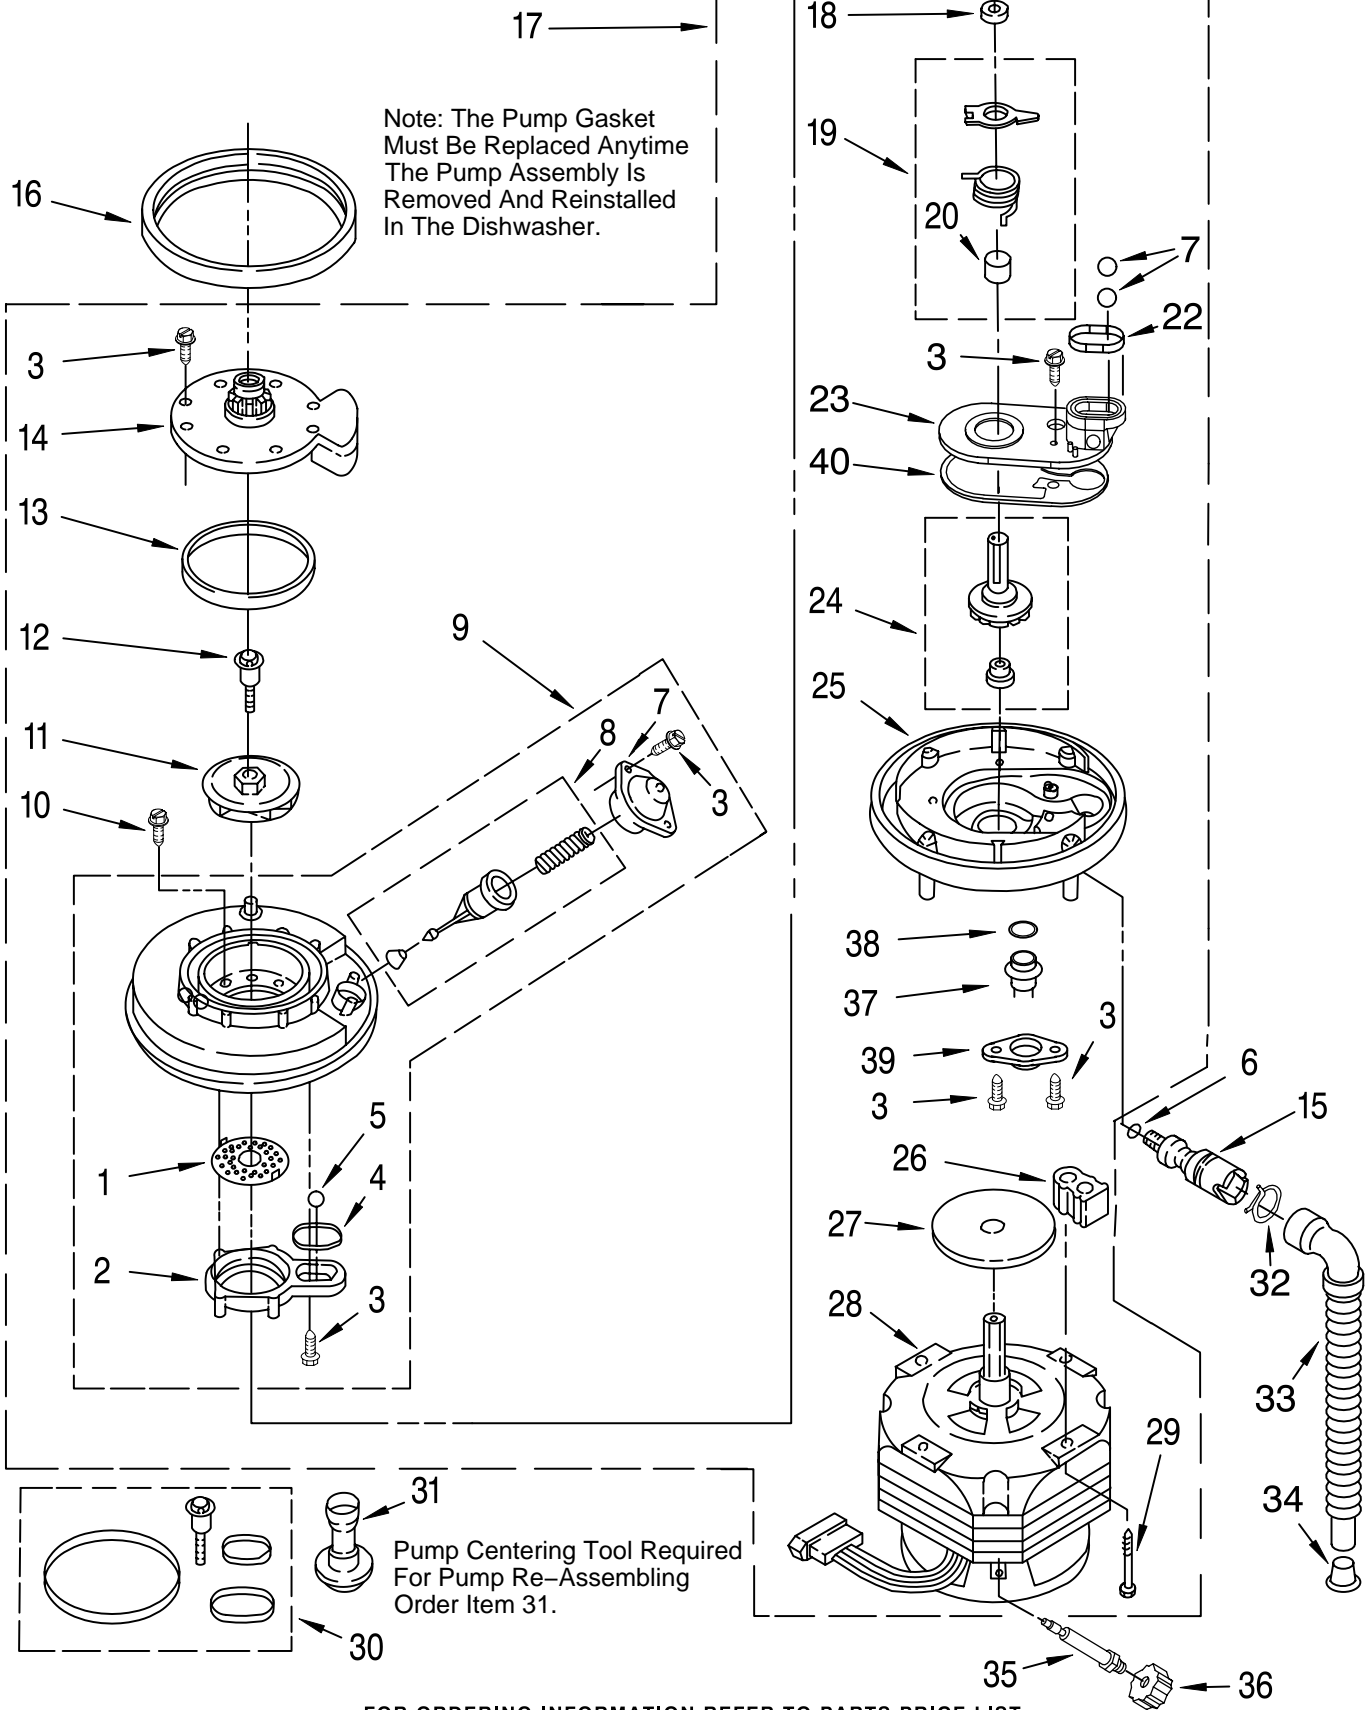

PUMP AND MOTOR PARTS

For Models: DU900PCDB5, DU900PCDQ5, DU900PCDZ5

(Black) (Designer White) (Designer Almond)

FOR ORDERING INFORMATION REFER TO PARTS PRICE LIST

PUMP AND MOTOR PARTS

For Models: DU900PCDB5, DU900PCDQ5, DU900PCDZ5

(Black) (Designer White) (Designer Almond)

Illus. No.	Part No.	DESCRIPTION	Illus. No.	Part No.	DESCRIPTION	Illus. No.	Part No.	DESCRIPTION
1	9740982	Plate, Perforated (Includes Item 5) (Also Order Item 30) See Note A.	15	3369482	Check Valve (Includes Item 6)	28	3376765	Motor & Fan Assembly (Includes Item 27) (Also Order Item 30) See Note A.
2	3367173	Base, Inlet (Includes Items 1 & 5) (Also Order Item 30) See Note A.	16	717000	Gasket, Pump	29	3369331	Screw
3	9741232	Screw	17	3376752	Pump & Motor Assembly (Includes Item 16)	30	675505	Pump Seal Kit (Includes Items 4, 12, 13 & 22)
4	302710	Seal, Inlet Base	18	302707	Bushing, Grind	31	303918	Tool, Pump Centering
5	302709	Ball, Check	19	302718	Chopper Kit (Also Order Item 30) See Note A.	32	356138	Clamp, Hose
6	95080	"O" Ring	20	3378139	Sleeve, Drain Impeller	33	3374077	Hose, Drain
7	302721	Cover, Valve	22	302704	Seal, Drain Cover	34	3371748	Cap, Drain
8	302738	Valve Stem Kit (Includes Items 12, 13 & 22) See Note A.	23	3378207	Cover, Drain (Also Order Item 30) See Note A.	35	3374757	Shaft, Absorber
9	303882	Separator Assembly (Includes Items 12, 13 & 22) See Note A.	24	303539	Impeller, Drain Kit (Also Order Item 30) See Note A.	36	3378202	Weight, Absorber
10	3400001	Screw	25	3376157	Base, Pump (Also Order Item 30) See Note A.	37	3378083	Thermostat
11	303510	Impeller, Wash (Includes Items 12 & 13)	26	3367197	Support, Pump Mounting (4)	38	3376723	Seal, O-Ring
12	3371152	Screw & Seal	27	3368270	Slinger (See Note A.)	39	3376358	Retainer, Thermostat
13	302711	Seal, Pump Outlet				40	9740674	Gasket, Drain Cover
14	3369478	Outlet, Pump (Includes Item 13)						

NOTE A:
Pump Centering Tool Required
For Pump Re-Assembling—
Order Item 31.