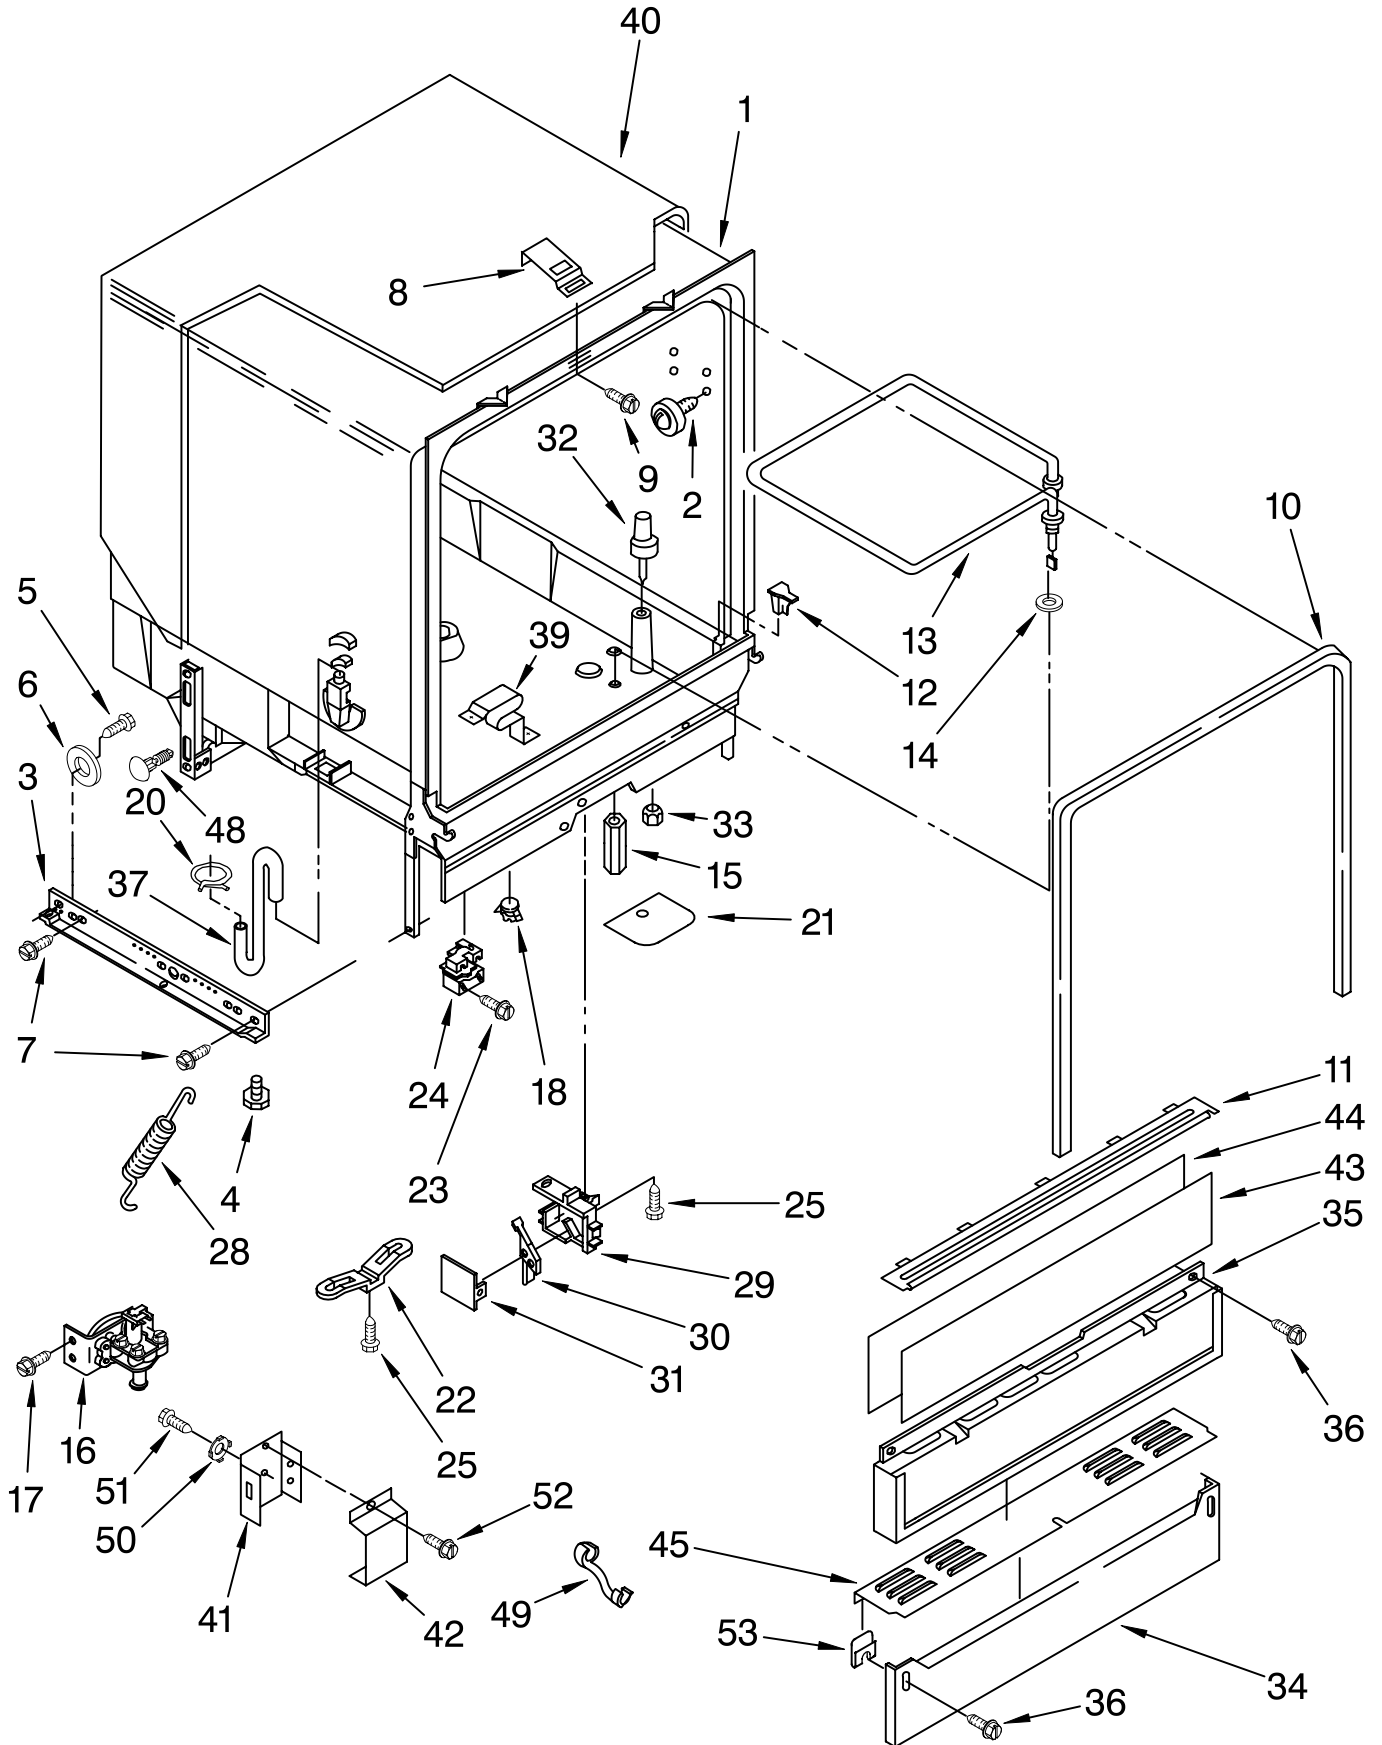

TUB ASSEMBLY PARTS

For Models: DU900PCDB5, DU900PCDQ5, DU900PCDZ5
(Black) (Designer White) (Designer Almond)

FOR ORDERING INFORMATION REFER TO PARTS PRICE LIST

TUB ASSEMBLY PARTS

For Models: DU900PCDB5, DU900PCDQ5, DU900PCDZ5
(Black) (Designer White) (Designer Almond)

Illus. No.	Part No.	DESCRIPTION	Illus. No.	Part No.	DESCRIPTION	Illus. No.	Part No.	DESCRIPTION
1	3379349	Tub Assembly	20	301958	Clamp	39	3379740	Support, Heater (2)
2	3380371	Tub, Wheel Assembly (8)	21	3376149	Shield, Thermostat	40	9743172	Sound Shield
3	3368933	Runner (2)	22	3378595	Bracket, Thermostat	41	3378131	Terminal Box
4	3376439	Leveler (2)	23	3370225	Screw	42	300068	Cover Assembly, Terminal Box
5	3370389	Screw, Shoulder	24	3369447	Relay	43		†Access Panel
6	302819	Wheel (2)	25	304231	Screw		3369527	(Almond/Black)
7	343641	Screw,	28	3374343	Spring, Door (2)		3370868	(Black/White)
8	3374719	Plate, Latch	29	3369048	Housing, Float Switch	44	3369526	Spacer, Corrugated
9	3374720	Screw	30	3369067	Switch, Float	45	3374728	Extension & Clip Assembly
10	3376927	Gasket	31	3369049	Cover, Switch Housing	48	304666	Retainer, Push (2)
11		Retainer, Access Panel	32	3376397	Float & Washer Assembly	49	3370307	Strain Relief
	3372412	Black	33	717488	Nut	50	3378128	Washer
	3372413	White	34		Toe Panel	51	3400014	Screw
	3372414	Almond		3368942	Black	52	3369138	Screw
12	3369052	Deflector (2)		9742861	White	53	3378123	Clip, Grounding
13	3379487	Heater (Includes Item 14)		9742862	Almond			
14	717273	Washer, Rubber (2)	35		Panel, Access			
15	3378706	Nut (2) (Heater Terminal)		3369193	Black			
16	3378779	Water Valve		3369614	White			
17	304392	Screw		3377698	Almond			
18	3369777	Thermostat, Hi-Limit	36	302868	Screw			
			37	3369414	Hose, Inlet			

† Refer To Dishwasher Replacement Panel Parts List No. 675345.