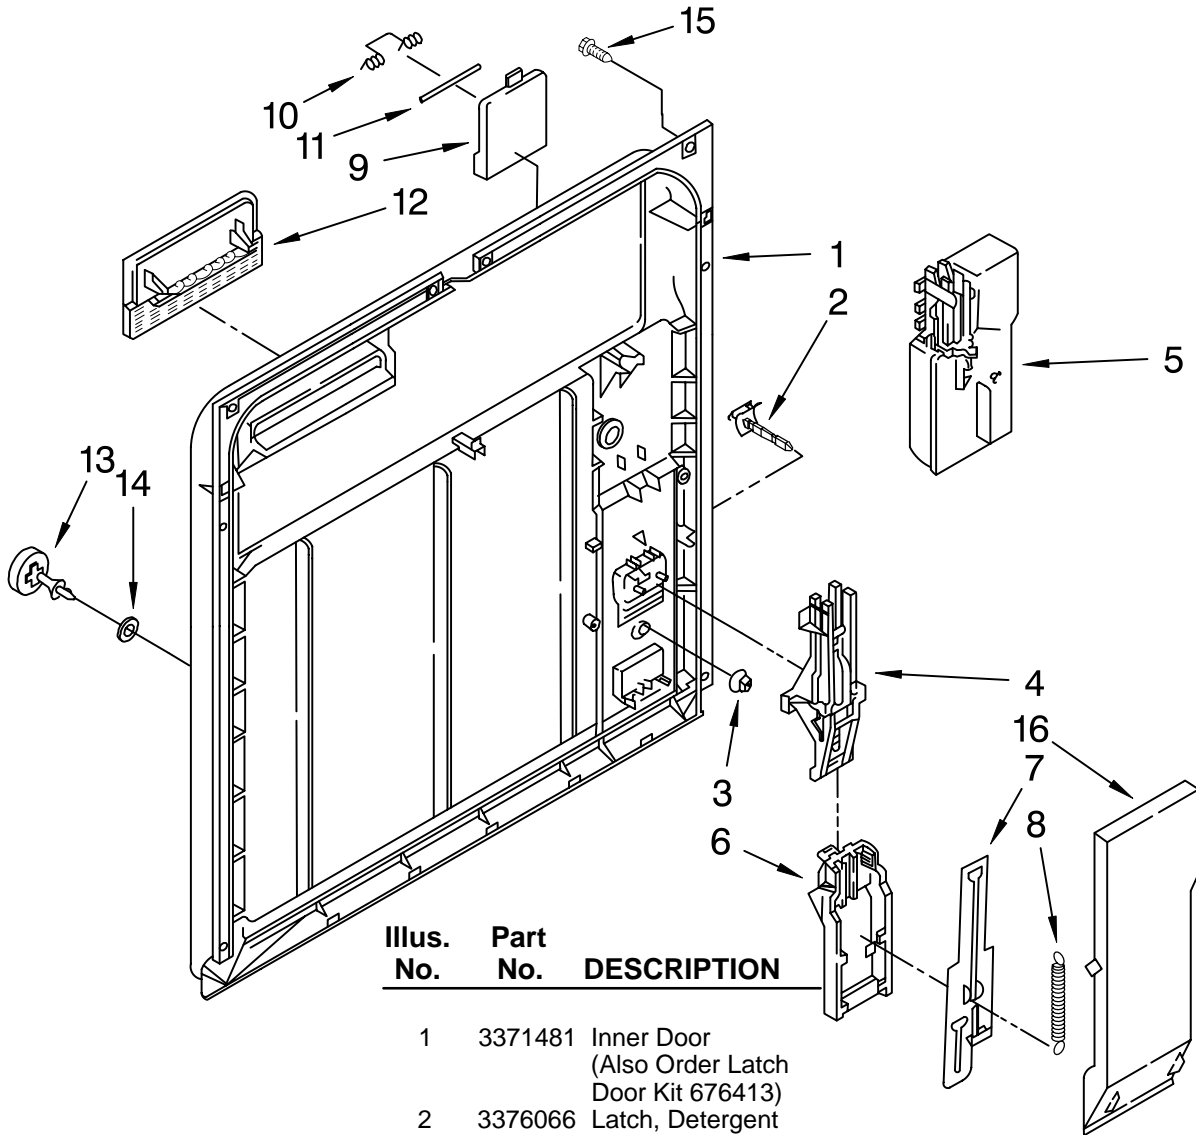

INNER DOOR PARTS

For Models: DU900PCDB5, DU900PCDQ5, DU900PCDZ5
(Black) (Designer White) (Designer Almond)

Illus. No.	Part No.	DESCRIPTION
1	3371481	Inner Door (Also Order Latch Door Kit 676413)
2	3376066	Latch, Detergent Dispenser
3	3369061	Snap, Detergent Dispenser
4	3369055	Actuator Assembly
5	3368967	Wet Agent, Dispenser
6	3369000	Draw Bar (Upper Dispenser)
7	3369602	Draw Bar (Lower Dispenser)
8	3368999	Spring (Draw Bar)
9	3376404	Lid Assembly
10	300106	Spring, Lid
11	3372028	Pin (Lid Hinge) (Also Order Item #10)
12	3371710	Screen, Vent
13	3369512	Wet-Agent Cap Assembly
14	3369155	Seal (Wet-Cap)
15	3400815	Screw (8)
16	3371569	Cover, Drip

FOR ORDERING INFORMATION REFER TO PARTS PRICE LIST