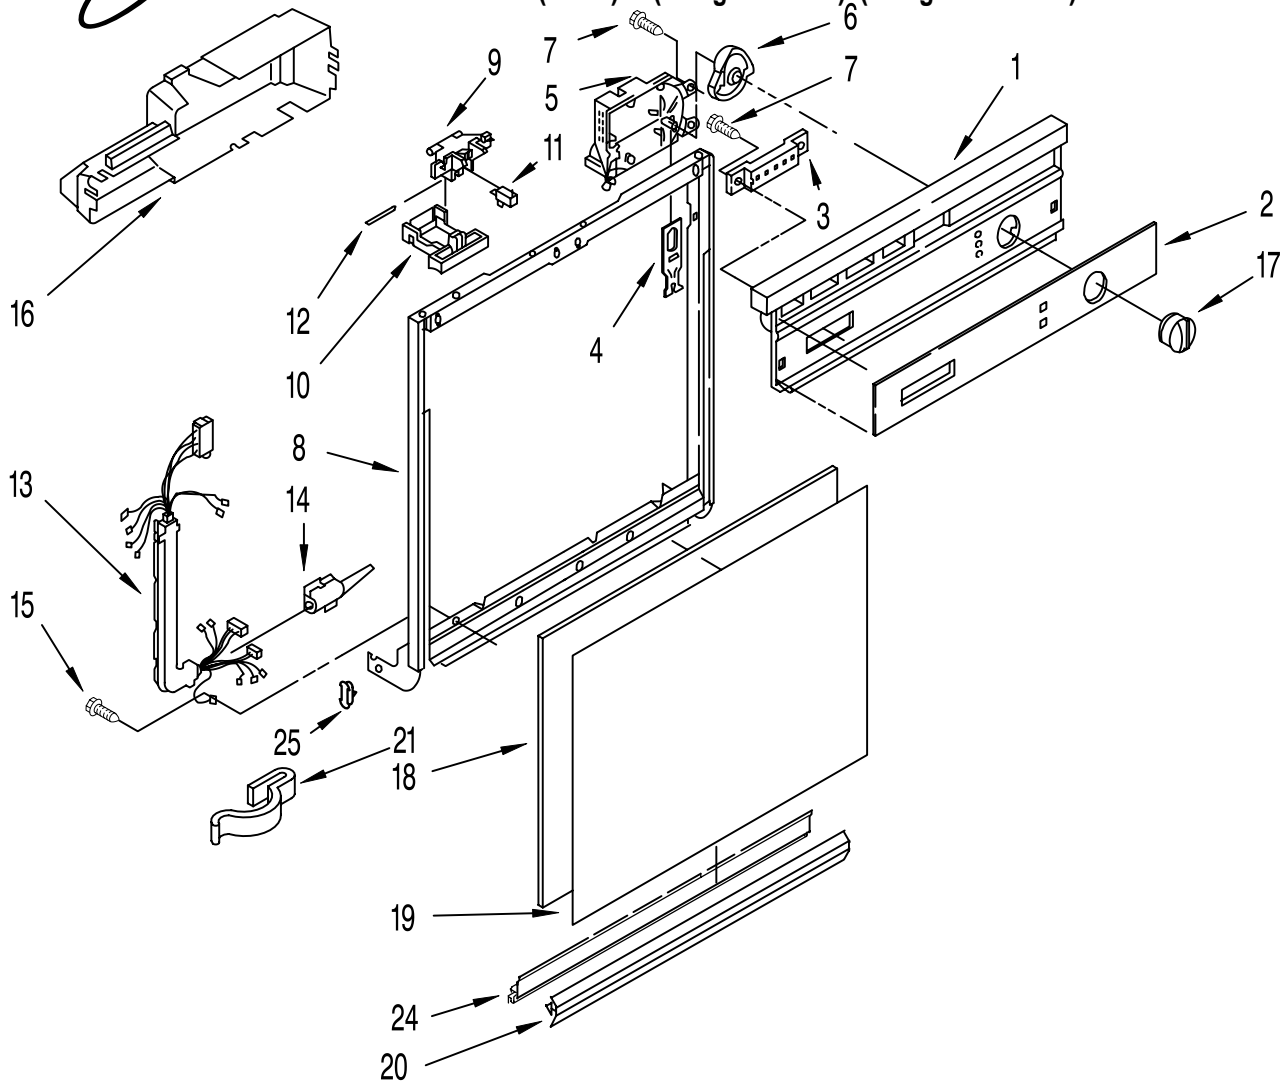

FRAME AND CONSOLE PARTS

For Models: DU900PCDB5, DU900PCDQ5, DU900PCDZ5

(Black) (Designer White) (Designer Almond)

UNDERCOUNTER
DISHWASHER

Illus. Part No. DESCRIPTION

1	Console (Includes Item 2)
	3375273 Black
	3375274 White
	3375275 Almond
2	Insert, Console
	3376024 Black
	3376025 White
	3376026 Almond
3	Switch
	3376027 Black
	3376028 White
	3376029 Almond
4	3369529 Follower, Cam
5	3373626 Timer
6	3378124 Cam
7	304231 Screw,

Illus. Part No. DESCRIPTION

8	Door Frame (Includes Item 24)
	3374711 Black
	3374712 White
	3374713 Almond
9	3370260 Bolt, Latch
10	Lever, Latch
	3369457 Black
	3372232 White
	3375061 Almond
11	3369325 Switch, (2)
12	3368955 Pin, Switch (2)
13	3380435 Harness and Protector
14	3376405 Elbow, Harness
15	3400803 Screw
16	3373367 Cover Timer

Illus. Part No. DESCRIPTION

17	Knob, Timer
	3375348 Black
	3375349 White
	3375350 Almond
18	3368979 Spacer, Corrugated
19	†Panel, Front
	3369516 (Almond/Black)
	3369769 (Black/White)
20	Retainer, Panel
	3374010 Black
	3374011 White
	3374012 Almond
21	98997 Clip, Harness
24	3374716 Channel, Retainer (Also Order Item #20)
25	3373234 Bearing, Spring (2)