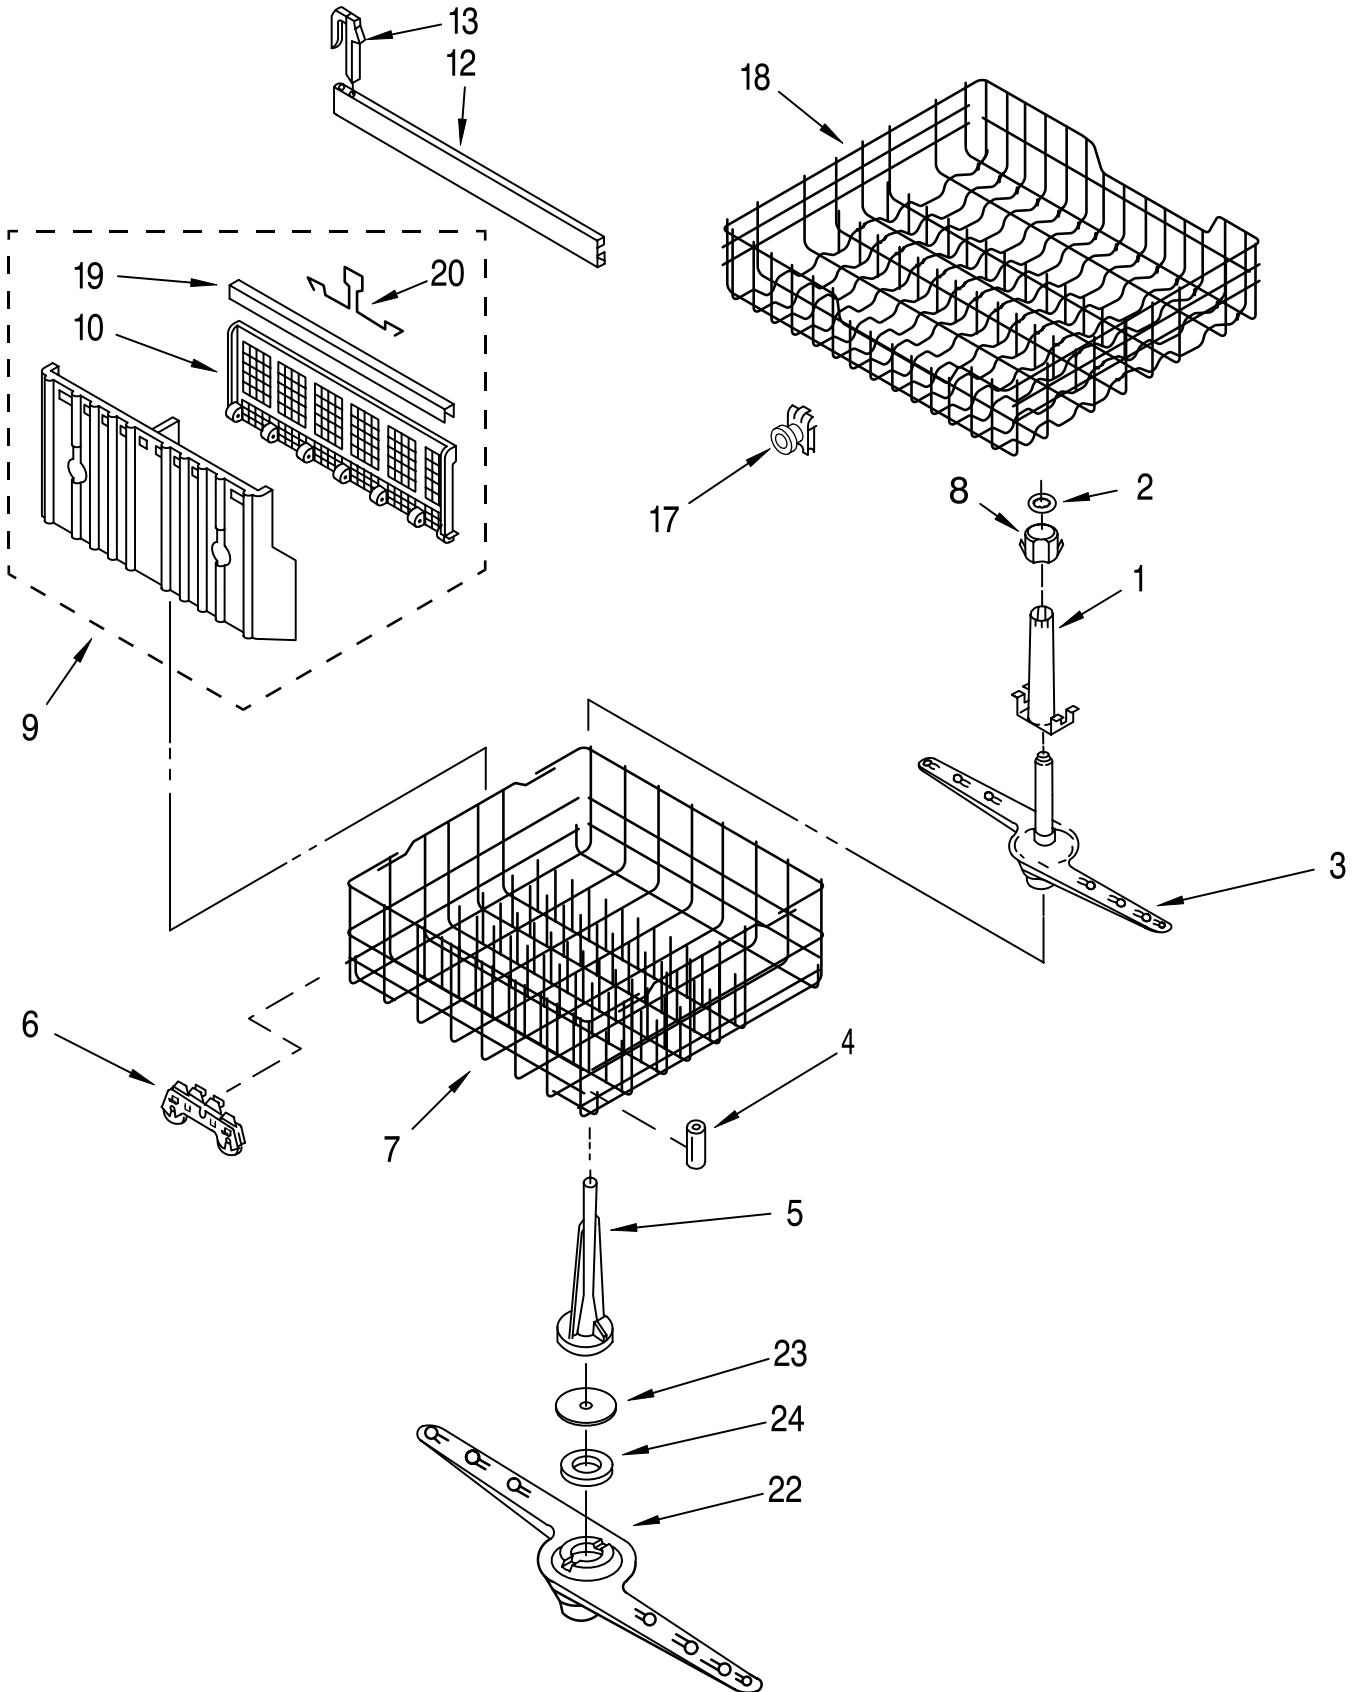

DISHRACK PARTS

For Models: DU900PCDB5, DU900PCDQ5, DU900PCDZ5
(Black) (Designer White) (Designer Almond)

FOR ORDERING INFORMATION REFER TO PARTS PRICE LIST

DISHRACK PARTS

For Models: DU900PCDB5, DU900PCDQ5, DU900PCDZ5
(Black) (Designer White) (Designer Almond)

Illus. No.	Part No.	DESCRIPTION
1	3368290	Support, Arm (Also Order Items 2 & 8)
2	303722	Clip
3	3377274	Spray Arm, Upper (Also Order Item 8)
4	3368006	Bumper (2)
5	300848	Tower, Pressure
6	3376961	Wheel & Transport Assembly (4)
7	3370490	Dishrack, Lower (Includes Items 4 & 6)
8	3374702	Support Lock, Spray Arm
9	3369488	Silverware Basket Assembly
10	3369485	Cover, Basket
12	9742998	Track
13	3379941	Stop, Track (4)
17	3379727	Wheel & Axle Assembly (4)
18	3371663	Dishrack, Upper
19	717528	Trim, Basket
20	300086	Handle, Basket
22	3369347	Sprayarm, Lower
23	3367910	Cap, Nozzle
24	719576	Bearing, Nozzle

FOR ORDERING INFORMATION REFER TO PARTS PRICE LIST