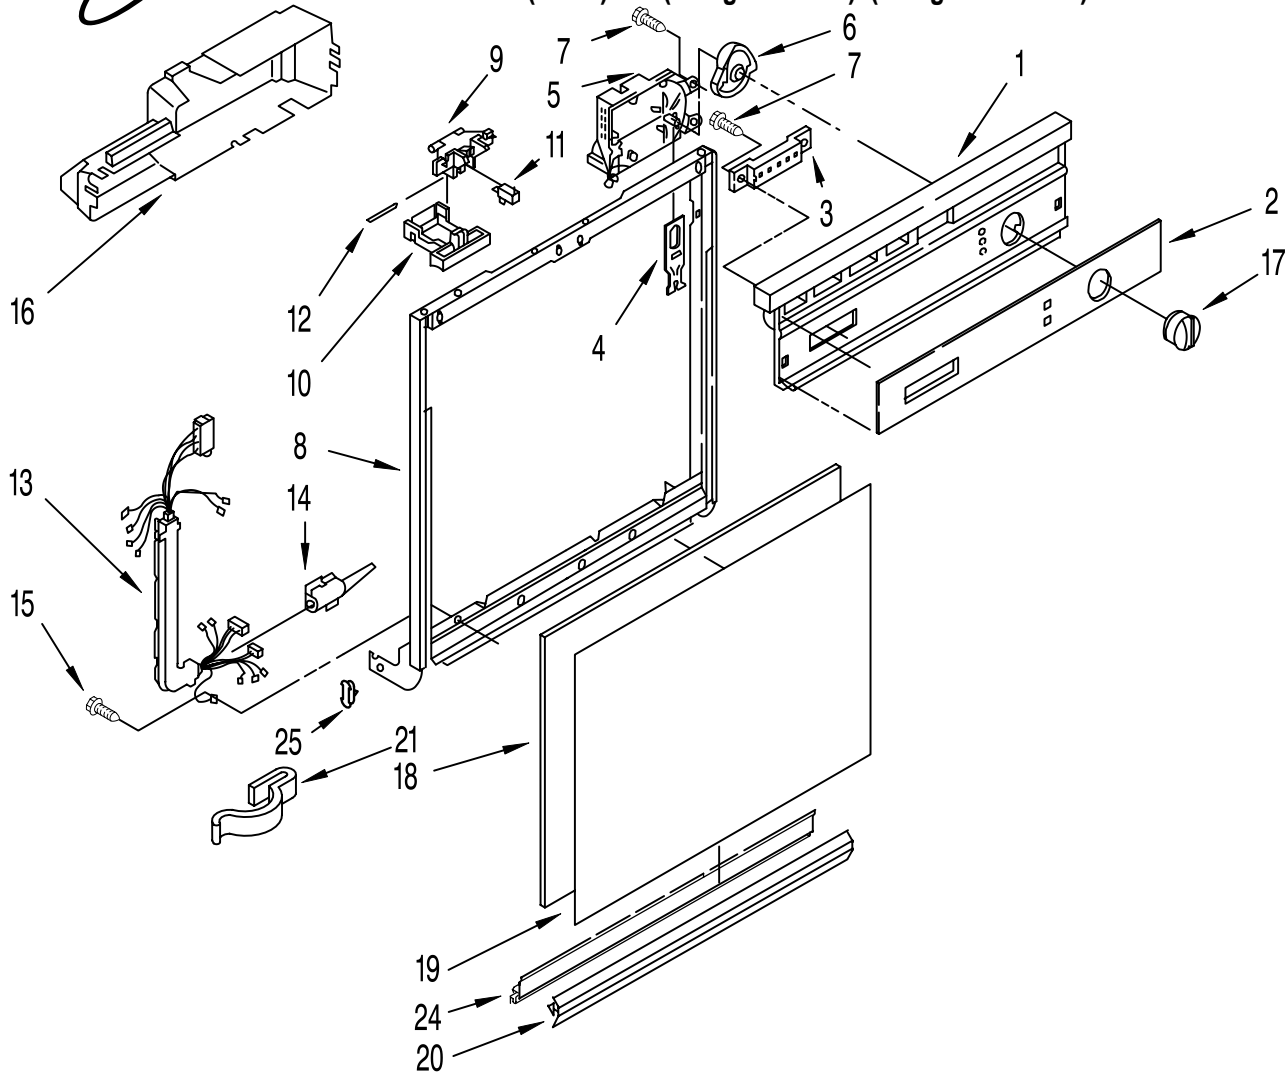

FRAME AND CONSOLE PARTS

For Models: DU900PCDB6, DU900PCDQ6, DU900PCDZ6
(Black) (Designer White) (Designer Almond)

UNDERCOUNTER
DISHWASHER

Illus. No.	Part No.	DESCRIPTION	Illus. No.	Part No.	DESCRIPTION	Illus. No.	Part No.	DESCRIPTION
1		Console (Includes Item 2)	8		Door Frame (Includes Item 24)	18	3368979	Spacer, Corrugated
	3375273	Black		3374711	Black	19		†Panel, Front
	3375274	White		3374712	White		3369516	(Almond/Black)
	3375275	Almond		3374713	Almond		3369769	(Black/White)
2		Insert, Console	9	3380854	Bolt, Latch	20		Retainer, Panel
	3376024	Black	10		Lever, Latch		3374010	Black
	3376025	White		3369457	Black		3374011	White
	3376026	Almond		3372232	White		3374012	Almond
3		Switch		3375061	Almond	21	98997	Clip, Harness
	3376027	Black	11	3369325	Switch, (2)	24	3374716	Channel, Retainer (Also Order Item #20)
	3376028	White	12	3368955	Pin, Switch (2)			
	3376029	Almond	13	3381221	Harness and Protector	25	3373234	Bearing, Spring (2)
4	3369529	Follower, Cam	14	3376405	Elbow, Harness			
5	3373626	Timer	15	3400803	Screw			
6	3378124	Cam	16	3373367	Cover Timer Knob, Timer			
7	304231	Screw,	17					
				3375348	Black			
				3375349	White			
				3375350	Almond			