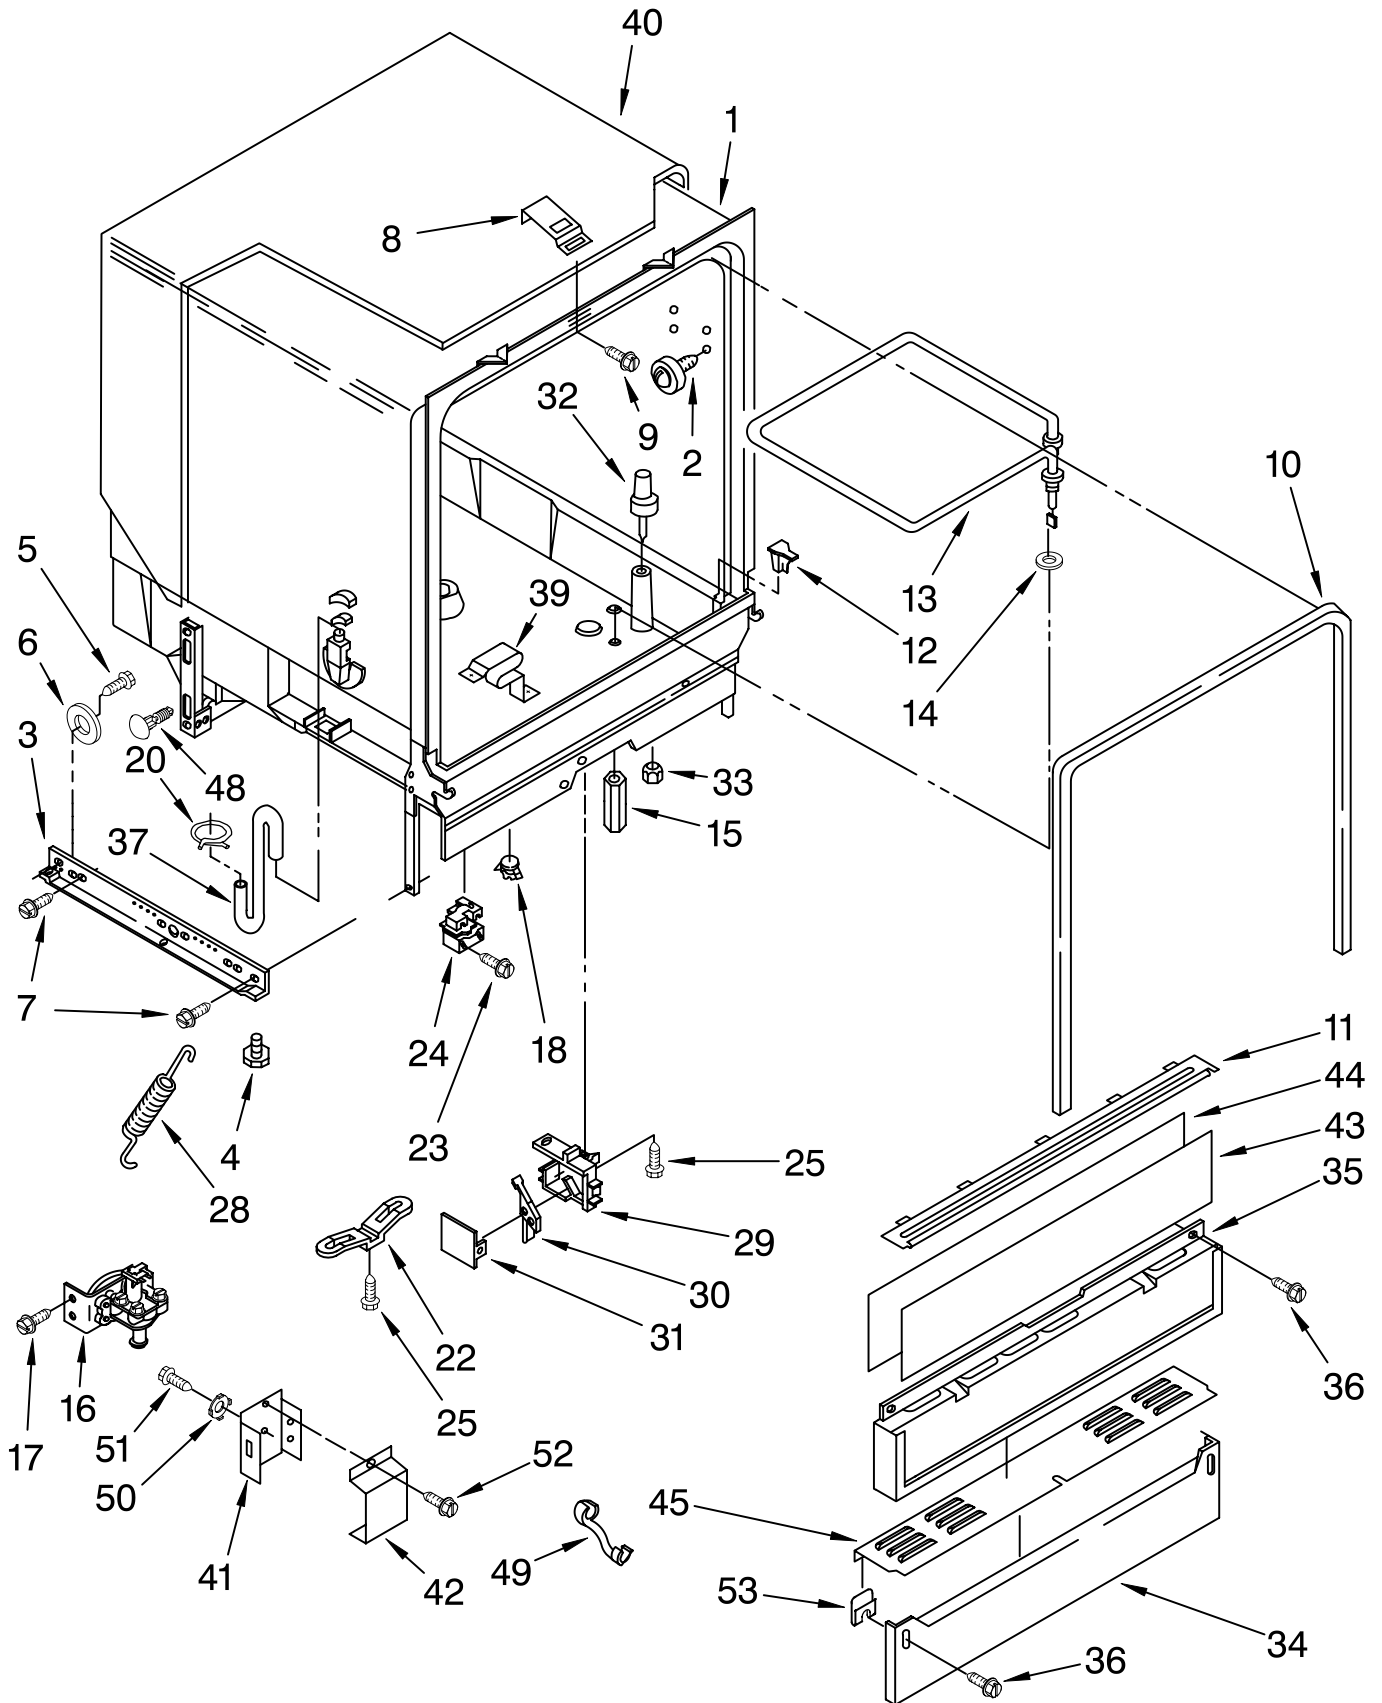

TUB ASSEMBLY PARTS

For Models: DU900PCDB6, DU900PCDQ6, DU900PCDZ6
(Black) (Designer White) (Designer Almond)

FOR ORDERING INFORMATION REFER TO PARTS PRICE LIST

TUB ASSEMBLY PARTS

For Models: DU900PCDB6, DU900PCDQ6, DU900PCDZ6
(Black) (Designer White) (Designer Almond)

Illus. No.	Part No.	DESCRIPTION	Illus. No.	Part No.	DESCRIPTION	Illus. No.	Part No.	DESCRIPTION
1	3379349	Tub Assembly	18	3369777	Thermostat, Hi-Limit	36	302868	Screw
2	3380371	Tub, Wheel Assembly (8)	20	301958	Clamp	37	3369414	Hose, Inlet
3	3368933	Runner (2)	22	3378595	Bracket, Thermostat	39	3379740	Support, Heater (2)
4	3376439	Leveler (2)	23	3370225	Screw	40	3381230	Sound Shield
5	3370389	Screw, Shoulder	24	3369447	Relay	41	3378131	Terminal Box
6	302819	Wheel (2)	25	304231	Screw	42	300068	Cover Assembly, Terminal Box
7	343641	Screw,	28	3374343	Spring, Door (2)	43		†Access Panel (Almond/Black)
8	3374719	Plate, Latch	29	3369048	Housing, Float Switch		3370868	(Black/White)
9	3374720	Screw	30	3369067	Switch, Float	44	3369526	Spacer, Corrugated
10	3376927	Gasket	31	3369049	Cover, Switch Housing	45	3374728	Extension & Clip Assembly
11		Retainer, Access Panel	32	3376397	Float & Washer Assembly	48	304666	Retainer, Push (2)
	3372412	Black	33	717488	Nut	49	3370307	Strain Relief
	3372413	White	34		Toe Panel	50	3378128	Washer
	3372414	Almond		3368942	Black	51	3400014	Screw
12	3369052	Deflector (2)		9742861	White	52	3369138	Screw
13	3379487	Heater (Includes Item 14)		9742862	Almond	53	3378123	Clip, Grounding
14	717273	Washer, Rubber (2)	35		Panel, Access			† Refer To Dishwasher Replacement Panel Parts List No. 675345.
15	3378706	Nut (2) (Heater Terminal)		3369193	Black			
16	3378779	Water Valve		3369614	White			
17	304392	Screw		3377698	Almond			

FOR ORDERING INFORMATION REFER TO PARTS PRICE LIST