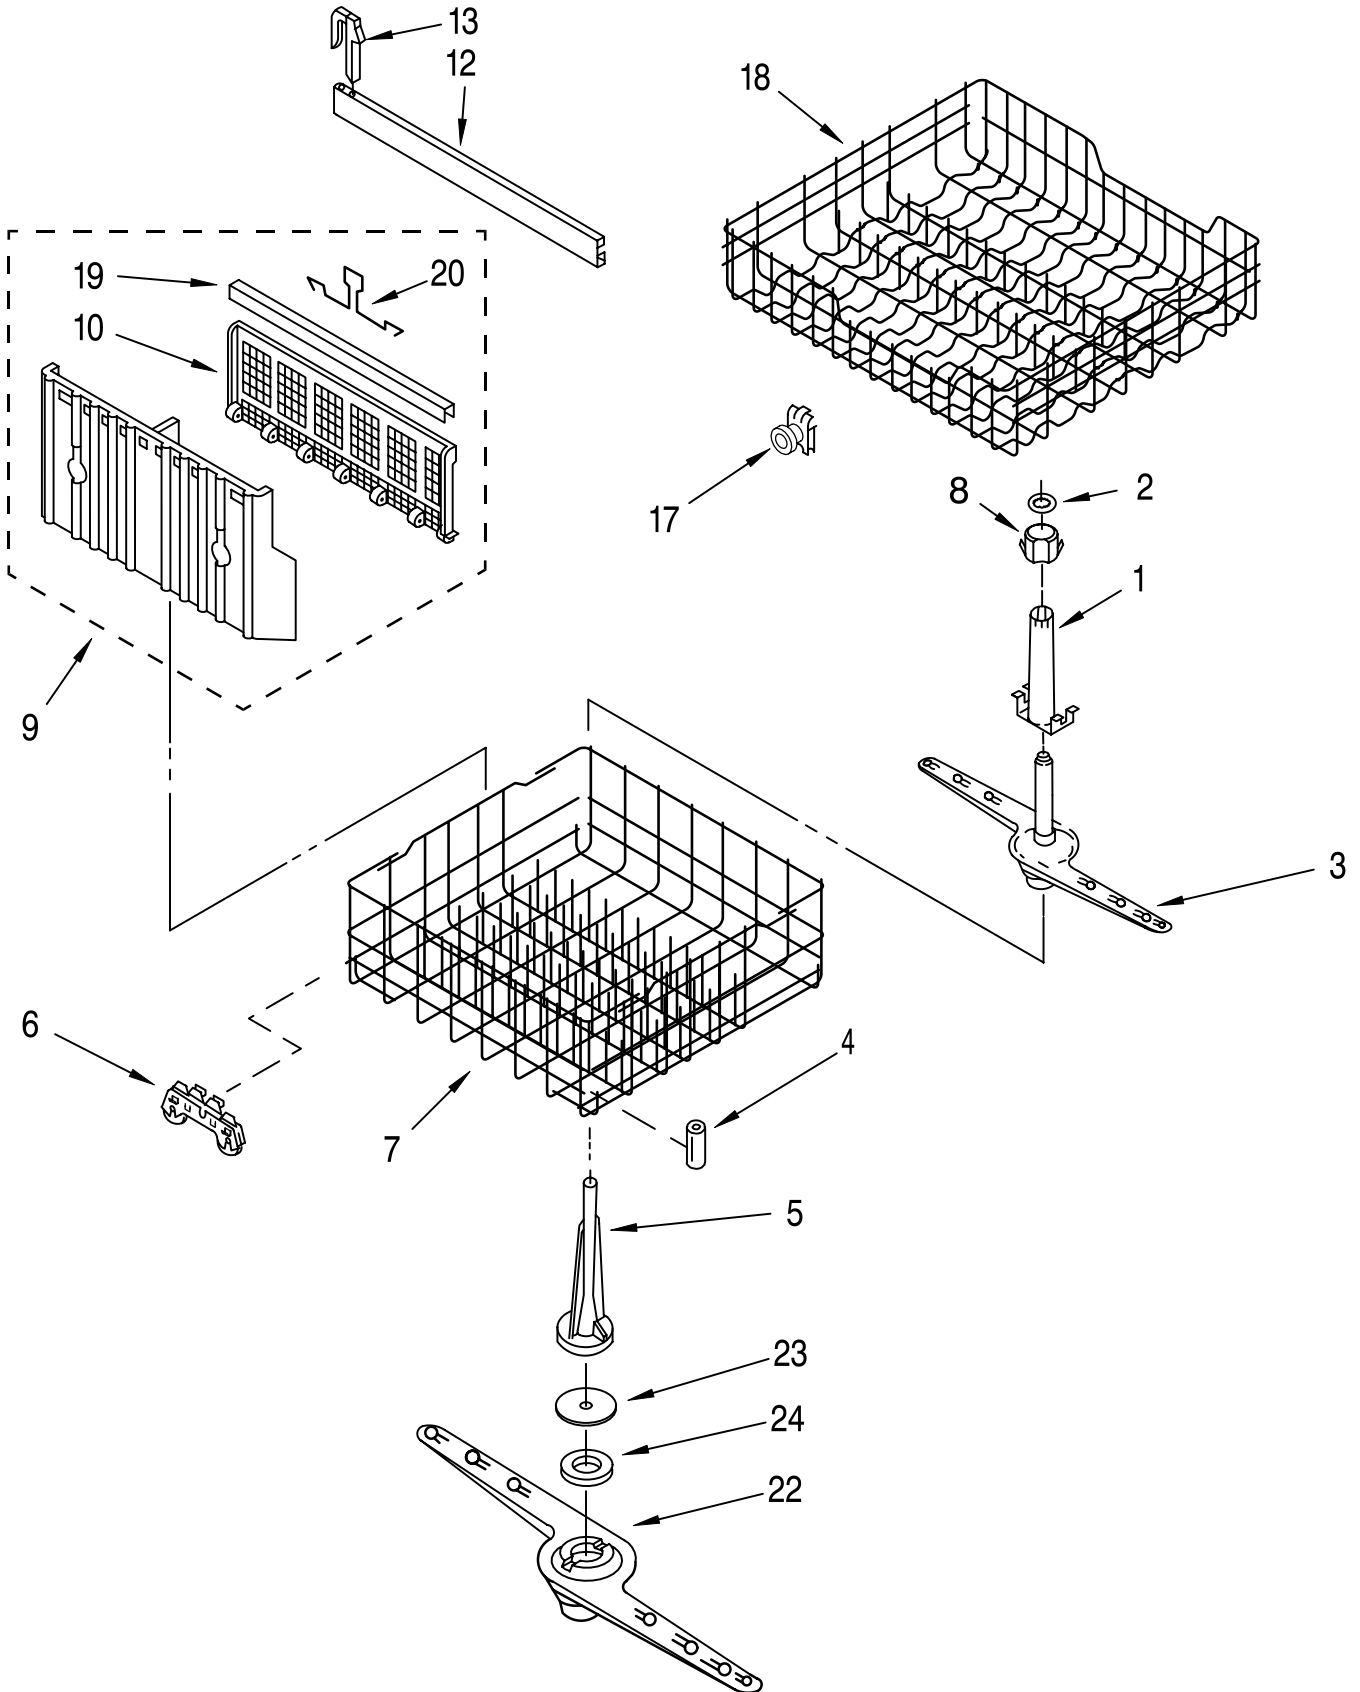

DISHRACK PARTS

For Models: DU900PCDB6, DU900PCDQ6, DU900PCDZ6
(Black) (Designer White) (Designer Almond)

FOR ORDERING INFORMATION REFER TO PARTS PRICE LIST

DISHRACK PARTS

For Models: DU900PCDB6, DU900PCDQ6, DU900PCDZ6
(Black) (Designer White) (Designer Almond)

Illus. No.	Part No.	DESCRIPTION
1	3368290	Support, Arm (Also Order Items 2 & 8)
2	303722	Clip
3	3377274	Spray Arm, Upper (Also Order Item 8)
4	3368006	Bumper (2)
5	300848	Tower, Pressure
6	3376961	Wheel & Transport Assembly (4)
7	3370490	Dishrack, Lower (Includes Items 4 & 6)
8	3374702	Support Lock, Spray Arm
9	3369488	Silverware Basket Assembly
10	3369485	Cover, Basket
12	9742998	Track
13	3379941	Stop, Track (4)
17	3380863	Wheel & Axle Assembly (4)
18	3371663	Dishrack, Upper
19	717528	Trim, Basket
20	300086	Handle, Basket
22	3369347	Sprayarm, Lower
23	3367910	Cap, Nozzle
24	719576	Bearing, Nozzle

FOR ORDERING INFORMATION REFER TO PARTS PRICE LIST