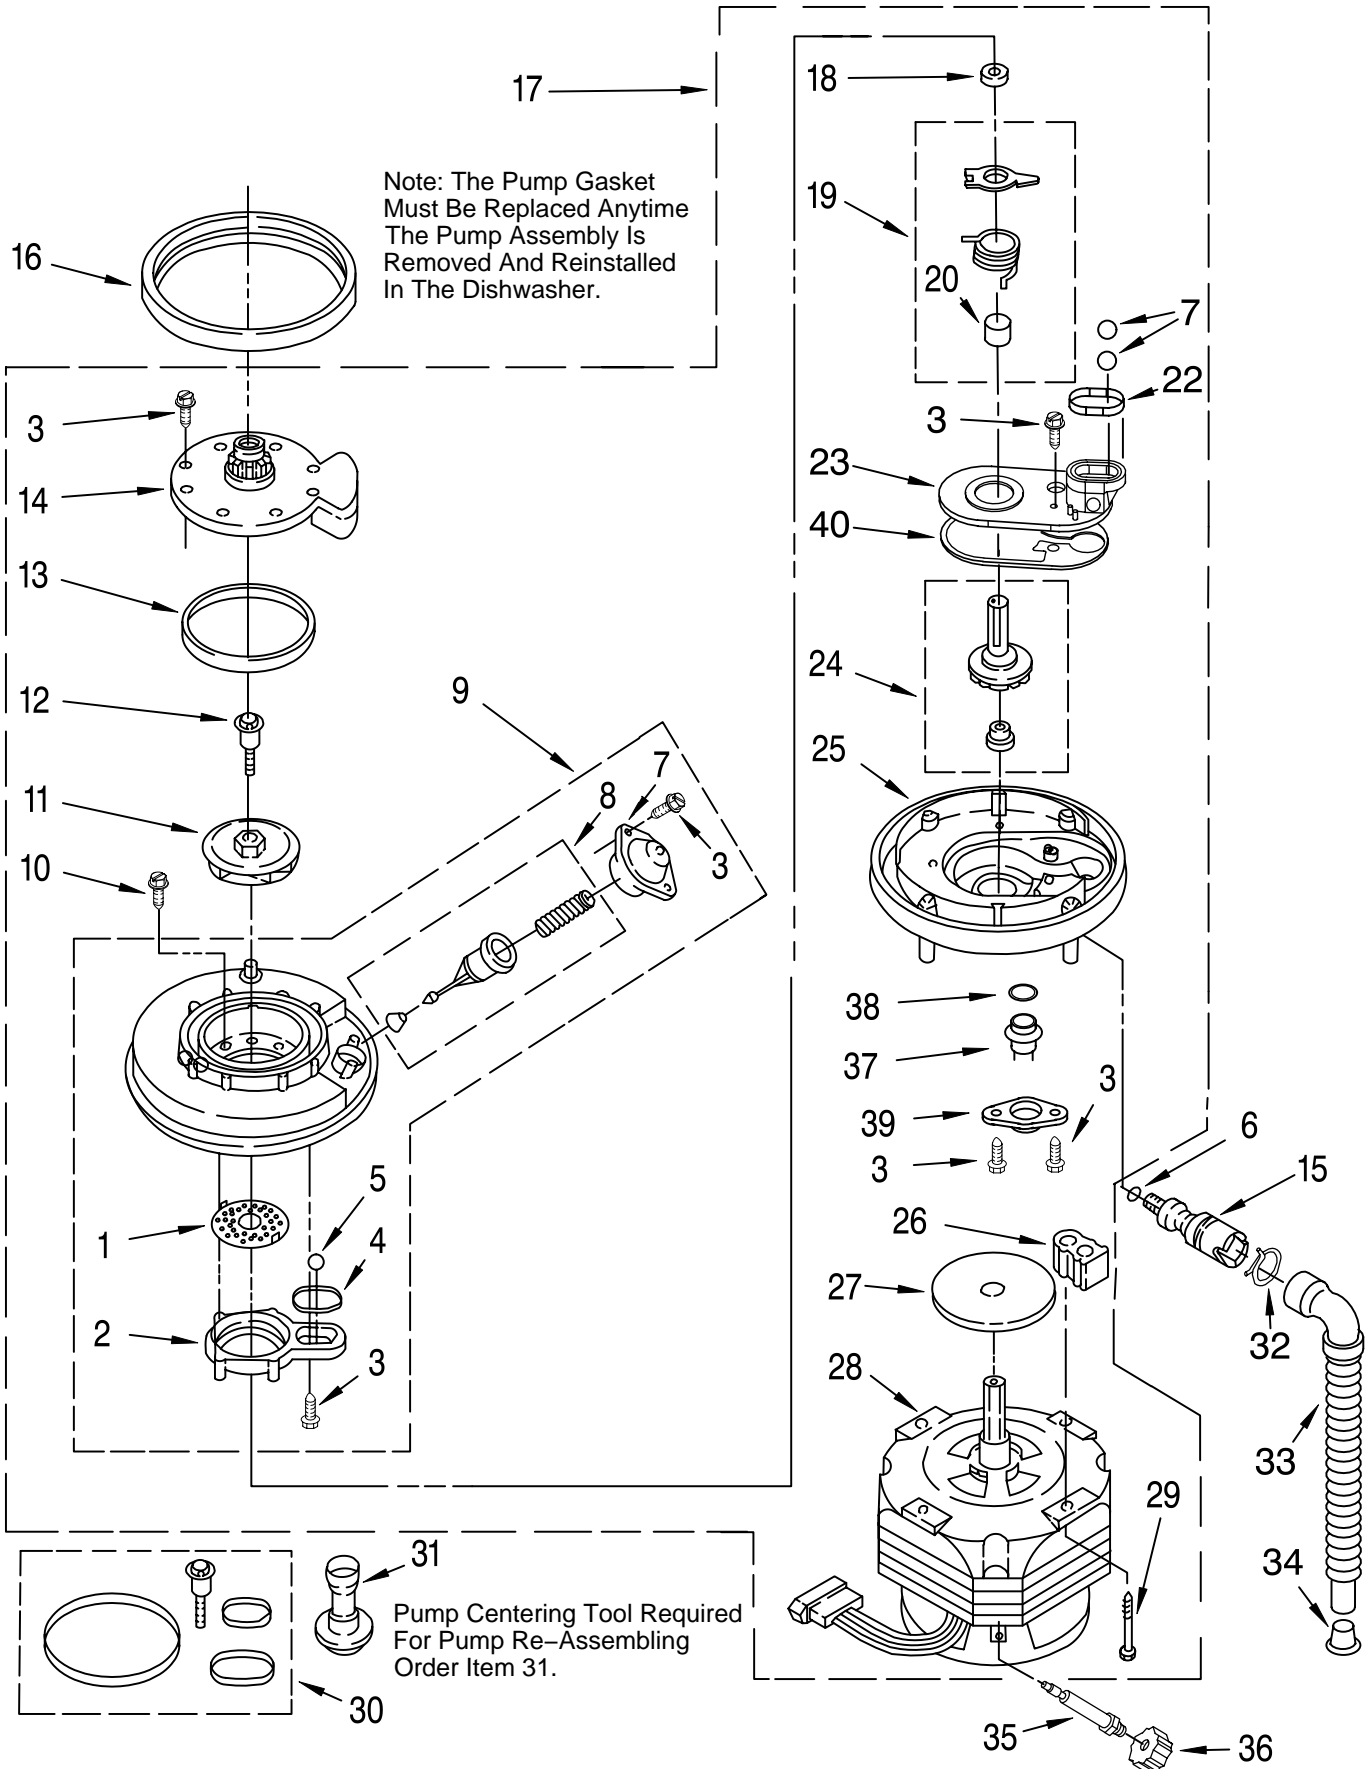

PUMP AND MOTOR PARTS

For Models: DU900PCDB6, DU900PCDQ6, DU900PCDZ6

(Black) (Designer White) (Designer Almond)

FOR ORDERING INFORMATION REFER TO PARTS PRICE LIST

PUMP AND MOTOR PARTS

For Models: DU900PCDB6, DU900PCDQ6, DU900PCDZ6
(Black) (Designer White) (Designer Almond)

Illus. No.	Part No.	DESCRIPTION	Illus. No.	Part No.	DESCRIPTION	Illus. No.	Part No.	DESCRIPTION
1	9740982	Plate, Perforated (Includes Item 5) (Also Order Item 30) See Note A.	15	3369482	Check Valve (Includes Item 6)	28	3379364	Motor & Fan Assembly (Includes Item 27) (Also Order Item 30) See Note A.
2	3367173	Base, Inlet (Includes Items 1 & 5) (Also Order Item 30) See Note A.	16	717000	Gasket, Pump	29	3369331	Screw
3	9741232	Screw	17	3376752	Pump & Motor Assembly (Includes Item 16)	30	675505	Pump Seal Kit (Includes Items 4, 12, 13 & 22)
4	302710	Seal, Inlet Base	18	302707	Bushing, Grind	31	303918	Tool, Pump Centering
5	302709	Ball, Check	19	302718	Chopper Kit (Also Order Item 30) See Note A.	32	356138	Clamp, Hose
6	95080	"O" Ring	20	3378139	Sleeve, Drain Impeller	33	3374077	Hose, Drain
7	302721	Cover, Valve	22	302704	Seal, Drain Cover	34	3371748	Cap, Drain
8	302738	Valve Stem Kit (Includes Items 12, 13 & 22) See Note A.	23	3378207	Cover, Drain (Also Order Item 30) See Note A.	35	3374757	Shaft, Absorber
9	303882	Separator Assembly (Includes Items 12, 13 & 22) See Note A.	24	303539	Impeller, Drain Kit (Also Order Item 30) See Note A.	36	3378202	Weight, Absorber
10	3400001	Screw	25	3376157	Base, Pump (Also Order Item 30) See Note A.	37	3378083	Thermostat
11	303510	Impeller, Wash (Includes Items 12 & 13)	26	3367197	Support, Pump Mounting (4)	38	3376723	Seal, O-Ring
12	3371152	Screw & Seal	27	3368270	Slinger (See Note A.)	39	3376358	Retainer, Thermostat
13	302711	Seal, Pump Outlet				40	9740674	Gasket, Drain Cover
14	3369478	Outlet, Pump (Includes Item 13)						

NOTE A:
Pump Centering Tool Required
For Pump Re-Assembling—
Order Item 31.