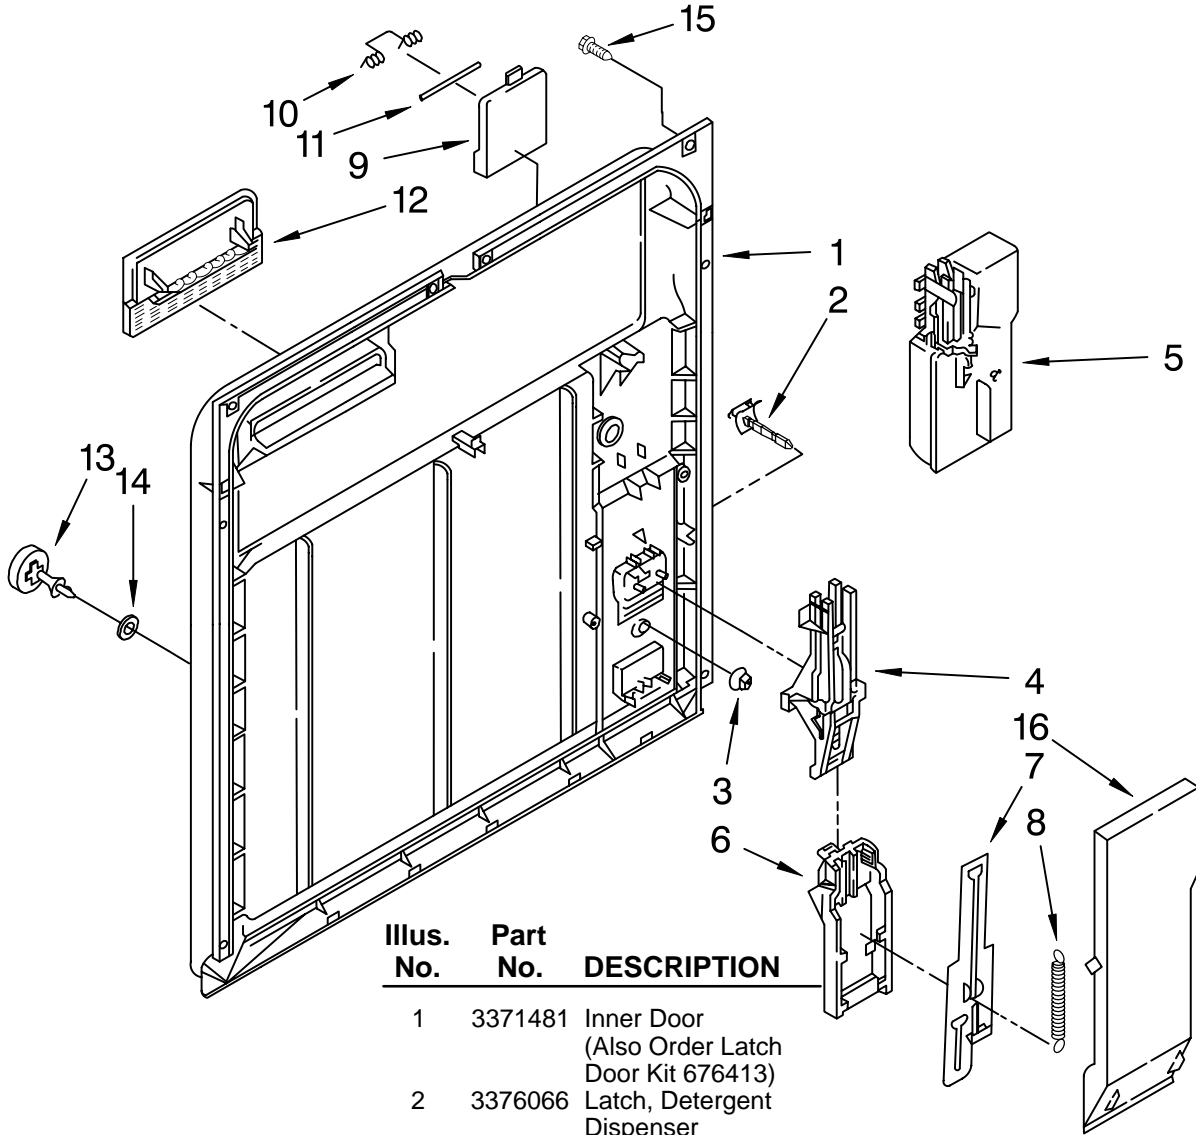

INNER DOOR PARTS

For Models: DU900PCDB6, DU900PCDQ6, DU900PCDZ6
(Black) (Designer White) (Designer Almond)

Illus. No.	Part No.	DESCRIPTION
1	3371481	Inner Door (Also Order Latch Door Kit 676413)
2	3376066	Latch, Detergent Dispenser
3	3369061	Snap, Detergent Dispenser
4	3369055	Actuator Assembly
5	3368967	Wet Agent, Dispenser
6	3369000	Draw Bar (Upper Dispenser)
7	3369602	Draw Bar (Lower Dispenser)
8	3368999	Spring (Draw Bar)
9	3378138	Lid Assembly
10	300106	Spring, Lid
11	3372028	Pin (Lid Hinge) (Also Order Item #10)
12	3371710	Screen, Vent
13	3369512	Wet-Agent Cap Assembly
14	3369155	Seal (Wet-Cap)
15	3400815	Screw (8)
16	3371569	Cover, Drip

FOR ORDERING INFORMATION REFER TO PARTS PRICE LIST