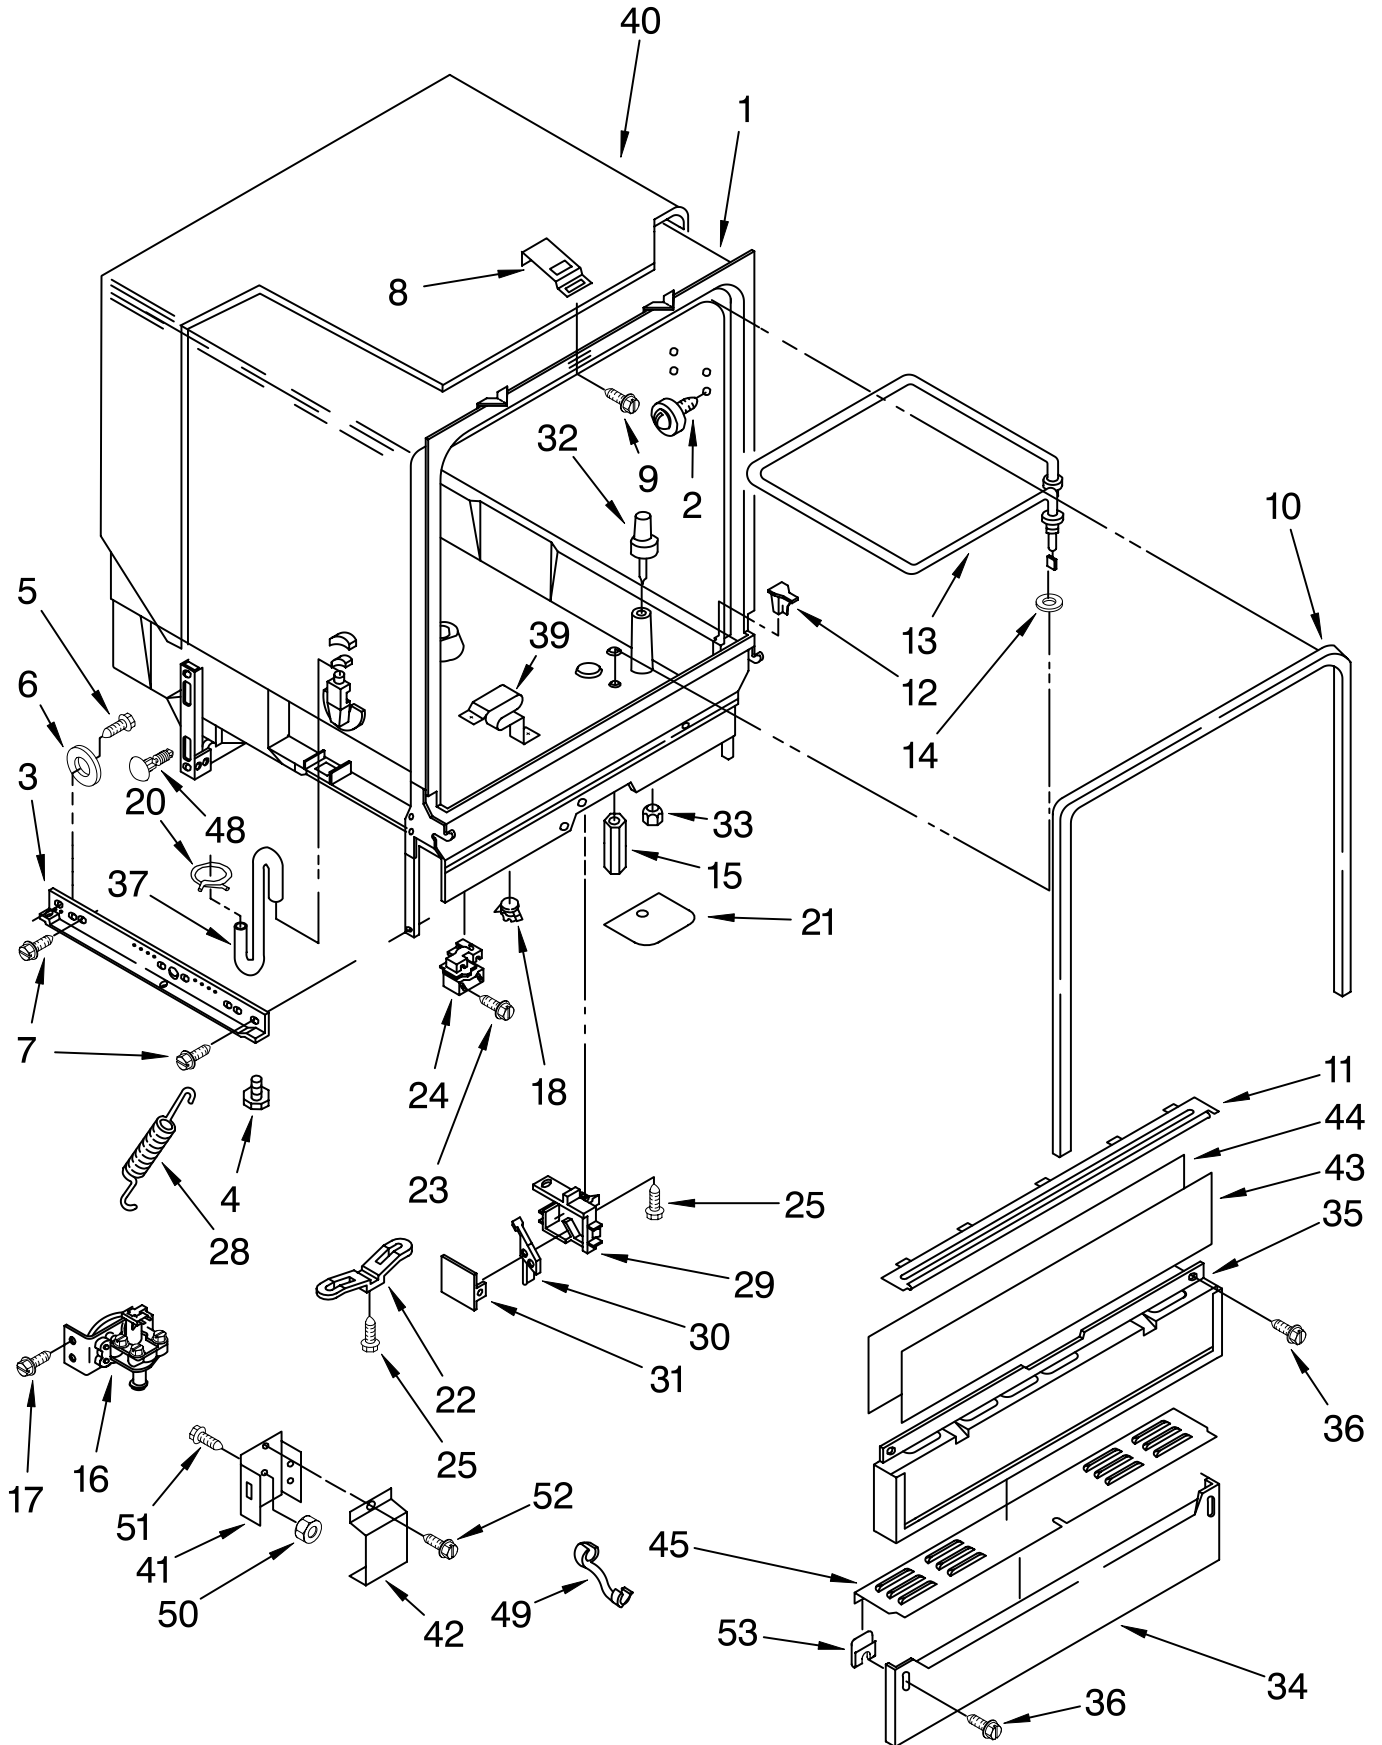

TUB ASSEMBLY PARTS

For Model: DU900PCDB4 ,DU900PCDQ4, DU900PCDZ4
Black, Designer White, Designer Almond

FOR ORDERING INFORMATION REFER TO PARTS PRICE LIST

TUB ASSEMBLY PARTS

For Model: DU900PCDB4 ,DU900PCDQ4, DU900PCDZ4
Black, Designer White, Designer Almond

Illus. No.	Part No.	DESCRIPTION	Illus. No.	Part No.	DESCRIPTION	Illus. No.	Part No.	DESCRIPTION
1	3375130	Tub Assembly	18	3369777	Thermostat, Hi-Limit	35	3369614	Panel, Access
2	3369078	Tub, Wheel Assembly (8)	20	301958	Clamp	36	302868	Screw
3	3368933	Runner (2)	21	3376149	Shield, Thermostat	37	3369414	Hose, Inlet
4	3376439	Leveler (2)	22	3378595	Bracket, Thermostat	39	3368987	Support, Heater (3)
5	3370389	Screw, Shoulder	23	3370225	Screw	40	9743172	Sound Shield
6	302819	Wheel (2)	24	3369447	Relay	41	3370292	Terminal Box
7	343641	Screw,	25	304231	Screw	42	300068	Cover Assembly, Terminal Box
8	3374719	Plate, Latch	28	3374343	Spring, Door (2)	43	3370868	†Access Panel (White/Black)
9	3374720	Screw	29	3369048	Housing, Float Switch	44	3369526	Spacer, Corrugated
10	3376927	Gasket	30	3369067	Switch, Float	45	3374728	Extension & Clip Assembly
11	3372413	Retainer, Access Panel	31	3369049	Cover, Switch Housing	48	304666	Retainer, Push (2)
12	3369052	Deflector (2)	32	3376397	Float & Washer Assembly	49	3370307	Strain Relief
13	3376843	Heater	33	717488	Nut	50	3371579	Nut
14	717273	Washer, Rubber (2)	34	9742861	Toe Panel	51	3371578	Screw
15	3369073	Nut (2) (Heater Terminal)				52	3369138	Screw
16	3378779	Water Valve				53	3378123	Clip, Grounding
17	304392	Screw						

FOR ORDERING INFORMATION REFER TO PARTS PRICE LIST