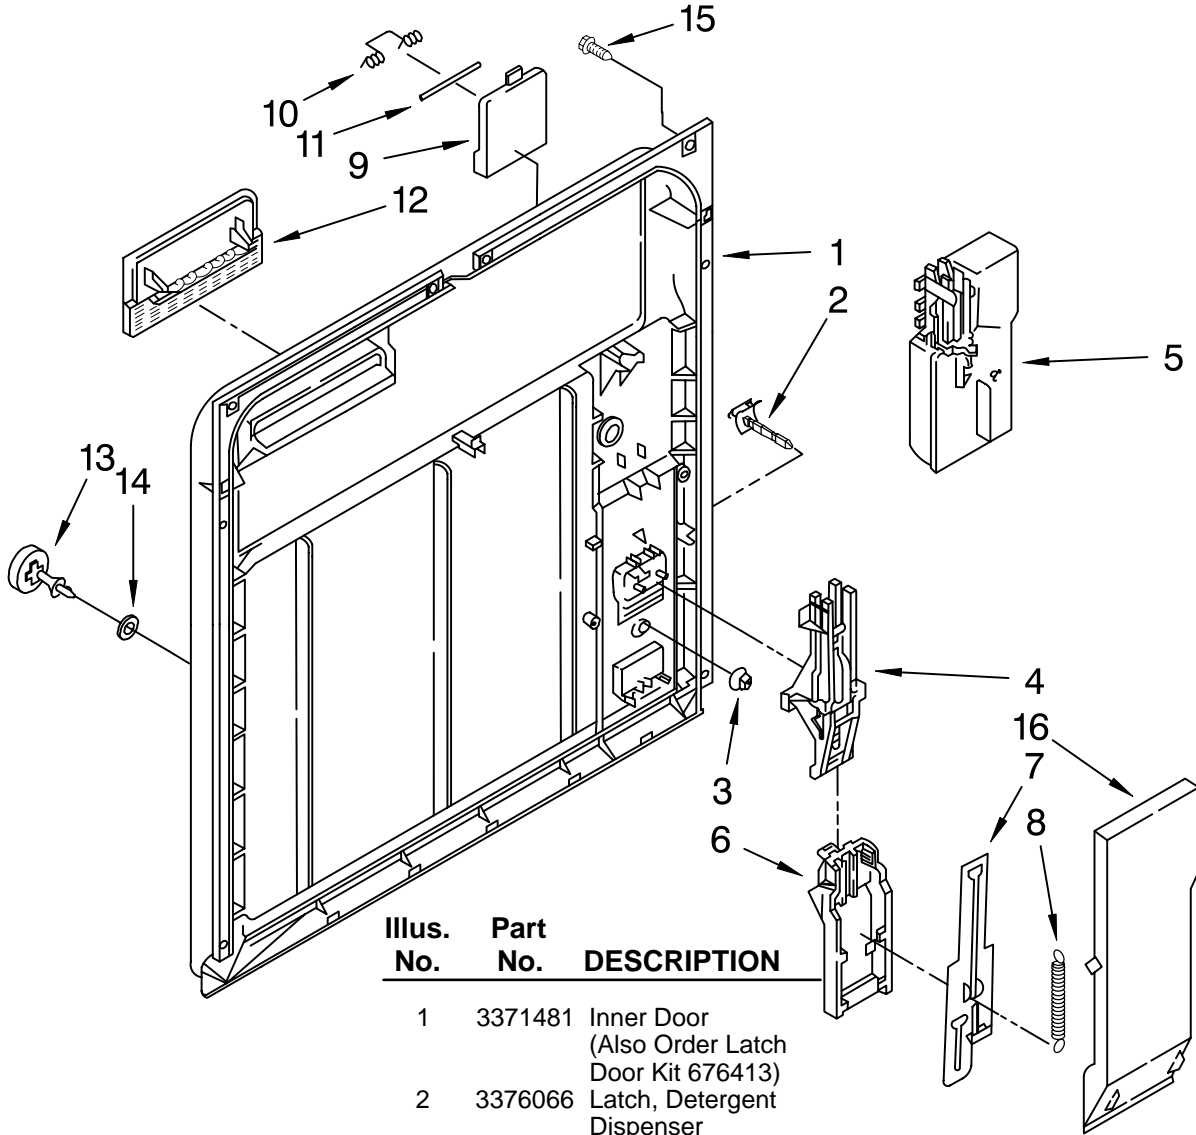

INNER DOOR PARTS

For Model: DU900PCDB4 ,DU900PCDQ4, DU900PCDZ4
Black, Designer White, Designer Almond

Illus. No.	Part No.	DESCRIPTION
1	3371481	Inner Door (Also Order Latch Door Kit 676413)
2	3376066	Latch, Detergent Dispenser
3	3369061	Snap, Detergent Dispenser
4	3369055	Actuator Assembly
5	3368967	Wet Agent, Dispenser
6	3369000	Draw Bar (Upper Dispenser)
7	3369602	Draw Bar (Lower Dispenser)
8	3368999	Spring (Draw Bar)
9	3376404	Lid Assembly
10	300106	Spring, Lid
11	3372028	Pin (Lid Hinge) (Also Order Item #10)
12	3371710	Screen, Vent
13	3369512	Wet-Agent Cap Assembly
14	3369155	Seal (Wet-Cap)
15	3369051	Screw
16	3371569	Cover, Drip

FOR ORDERING INFORMATION REFER TO PARTS PRICE LIST