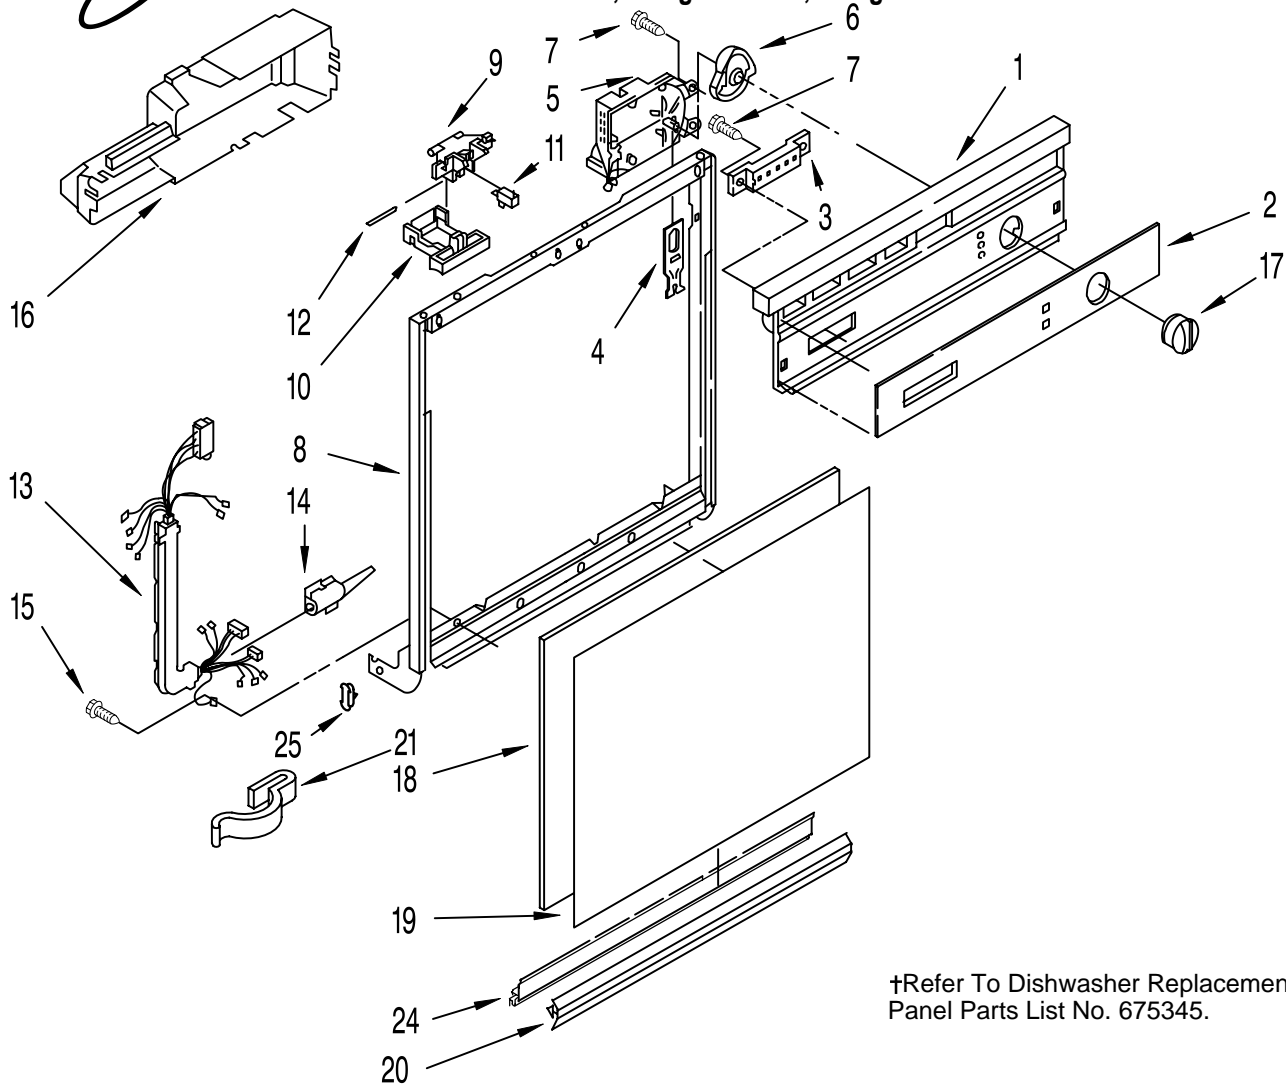

FRAME AND CONSOLE PARTS

For Model: DU900PCDB4, DU900PCDQ4, DU900PCDZ4
Black, Designer White, Designer Almond

UNDERCOUNTER
DISHWASHER

†Refer To Dishwasher Replacement Panel Parts List No. 675345.

Illus. No.	Part No.	DESCRIPTION	Illus. No.	Part No.	DESCRIPTION	Illus. No.	Part No.	DESCRIPTION
1		Console (Includes Item 2)	8		Door Frame (Includes Item 24)	17		Knob, Timer
	3375273	Black		3374711	Black		3375348	Black
	3375274	White		3374712	White		3375349	White
	3375275	Almond		3374713	Almond		3375350	Almond
2		Insert, Console	9	3368953	Bolt, Latch	18	3368979	Spacer, Corrugated
	3376024	Black	10		Lever, Latch	19		†Panel, Front
	3376025	White		3369457	Black		3369516	(Almond/Black)
	3376026	Almond		3372232	White		3369769	(Black/White)
3		Switch		3375061	Almond	20	3374011	Retainer, Panel
	3376027	Black	11	3369325	Switch, (2)		3374010	Black
	3376028	White	12	3368955	Pin, Switch (2)		3374011	White
	3376029	Almond	13	3378948	Harness and Protector		3374012	Almond
4	3369529	Follower, Cam	14	3376405	Elbow, Harness	21	98997	Clip, Harness
5	3373626	Timer	15	3400803	Screw	24	3374716	Channel, Retainer (Also Order Item #20)
6	3378124	Cam	16		Cover Timer	25	3373234	Bearing, Spring (2)
7	304231	Screw,		3375473	Black Model			
				3373367	White Model			
				3373367	Almond Model			