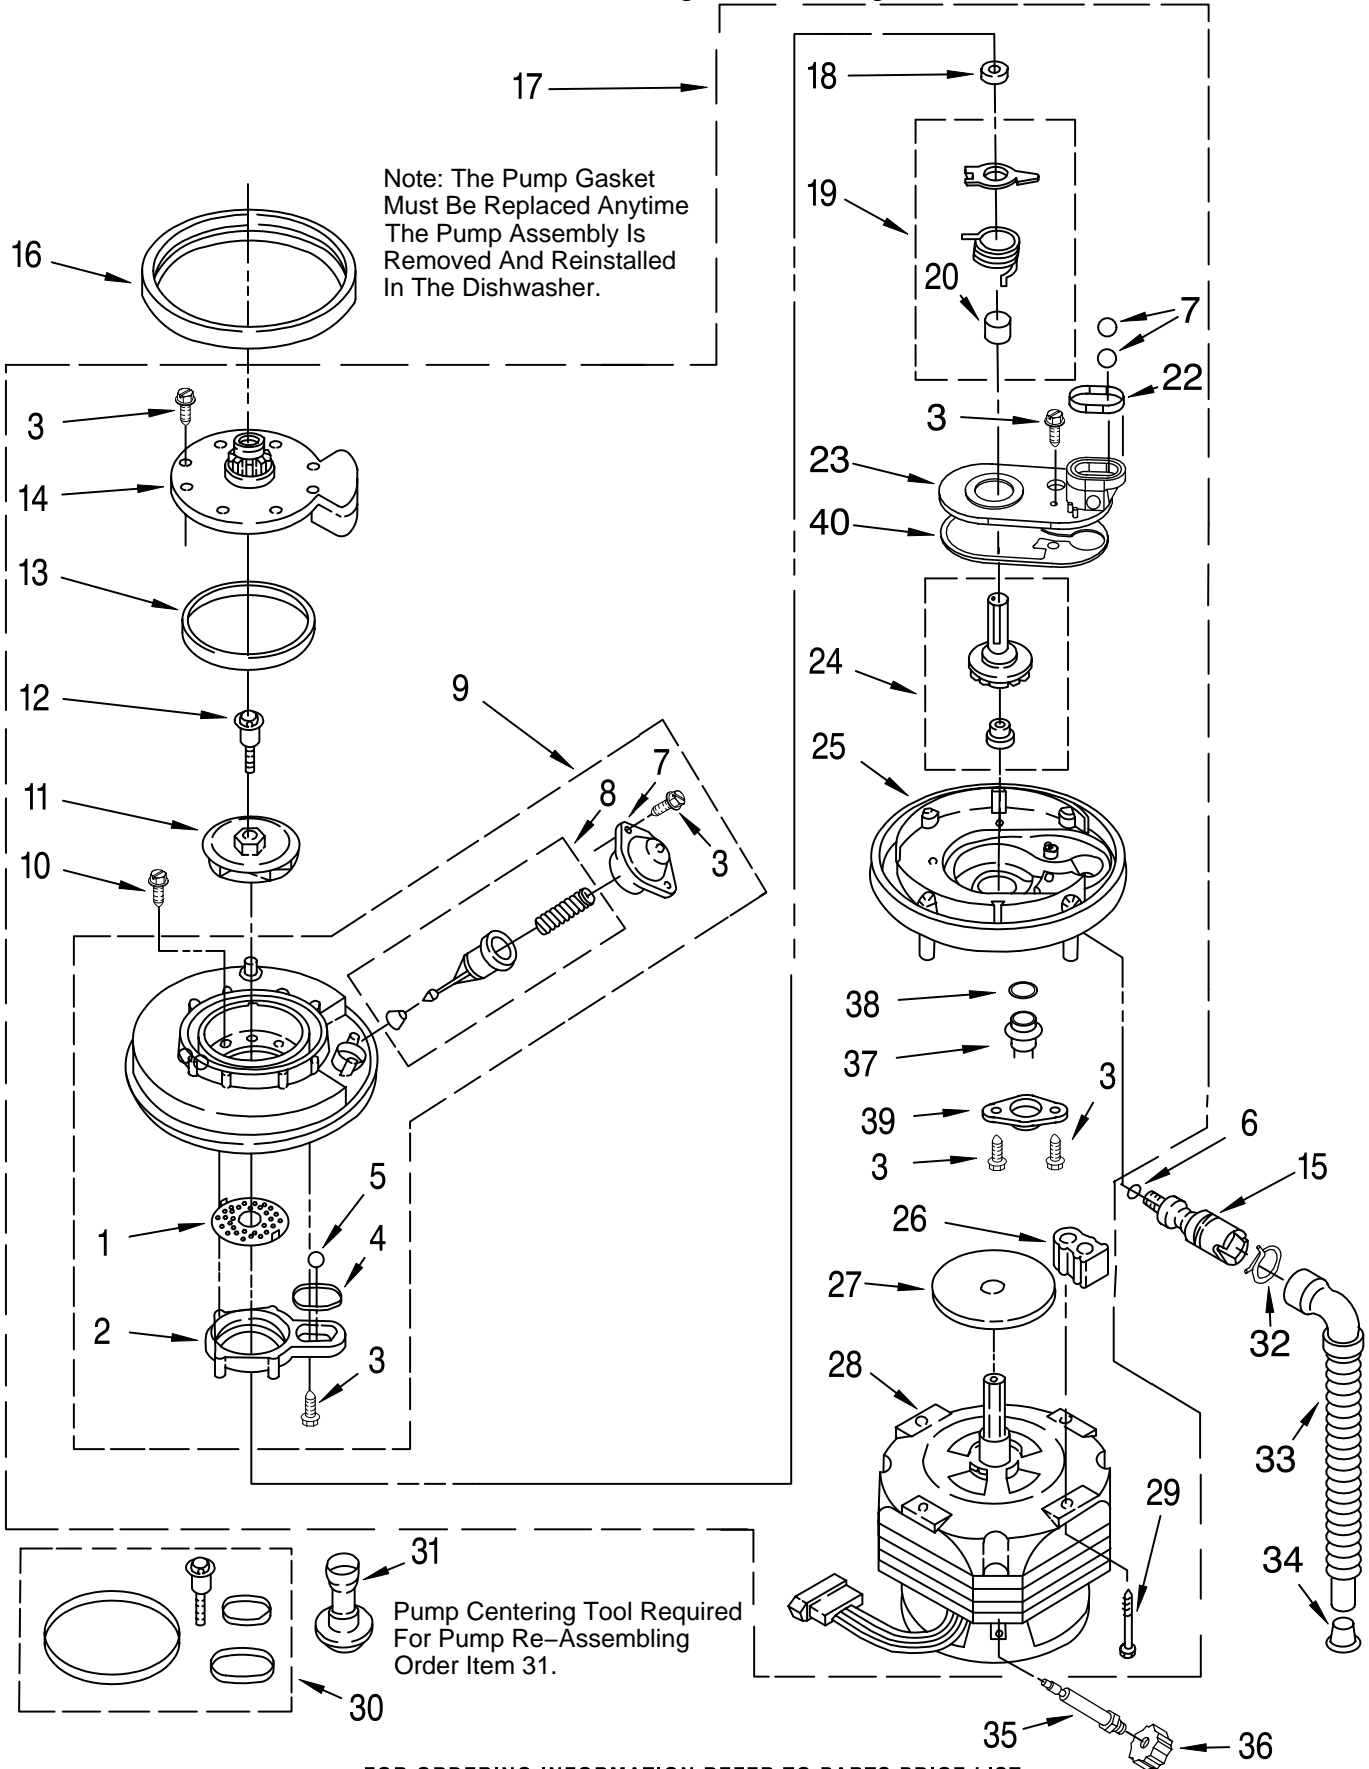

PUMP AND MOTOR PARTS

For Model: DU900PCDB4 ,DU900PCDQ4, DU900PCDZ4
Black, Designer White, Designer Almond

FOR ORDERING INFORMATION REFER TO PARTS PRICE LIST

PUMP AND MOTOR PARTS

For Model: DU900PCDB4 ,DU900PCDQ4, DU900PCDZ4
Black, Designer White, Designer Almond

Illus. No.	Part No.	DESCRIPTION	Illus. No.	Part No.	DESCRIPTION	Illus. No.	Part No.	DESCRIPTION
1	9740982	Plate, Perforated (Includes Item 5) (Also Order Item 30) See Note A.	15	3369482	Check Valve (Includes Item 6)	27	3368270	Slinger (See Note A.)
2	3367173	Base, Inlet (Includes Items 1 & 5) (Also Order Item 30) See Note A.	16	717000	Gasket, Pump	28	3376765	Motor & Fan Assembly (Includes Item 27) (Also Order Item 30) See Note A.
3	9741232	Screw	17	3376752	Pump & Motor Assembly (Includes Item 16)	29	3369331	Screw
4	302710	Seal, Inlet Base	18	302707	Bushing, Grind	30	675505	Pump Seal Kit (Includes Items 4, 12, 13 & 22)
5	302709	Ball, Check	19	302718	Chopper Kit (Also Order Item 30) See Note A.	31	303918	Tool, Pump Centering
6	95080	"O" Ring	20	302705	Sleeve, Drain Impeller	32	356138	Clamp, Hose
7	302721	Cover, Valve	21	9741321	Screw	33	3374077	Hose, Drain
8	302738	Valve Stem Kit (Includes Items 12, 13 & 22) See Note A.	22	302704	Seal, Drain Cover	34	3371748	Cap, Drain
9	303882	Separator Assembly (Includes Items 12, 13 & 22) See Note A.	23	3378207	Cover, Drain (Also Order Item 30) See Note A.	35	3374757	Shaft, Absorber
10	3400001	Screw	24	303539	Impeller, Drain Kit (Also Order Item 30) See Note A.	36	3374756	Weight, Absorber
11	303510	Impeller, Wash (Includes Items 12 & 13)	25	3376157	Base, Pump (Also Order Item 30) See Note A.	37	3378083	Thermostat
12	3371152	Screw & Seal	26	3367197	Support, Pump Mounting (4)	38	3376723	Seal, O-Ring
13	302711	Seal, Pump Outlet				39	3376358	Retainer, Thermostat
14	3369478	Outlet, Pump (Includes Item 13)				40	9740674	Gasket, Drain Cover

NOTE A:
Pump Centering Tool Required
For Pump Re-Assembling—
Order Item 31.