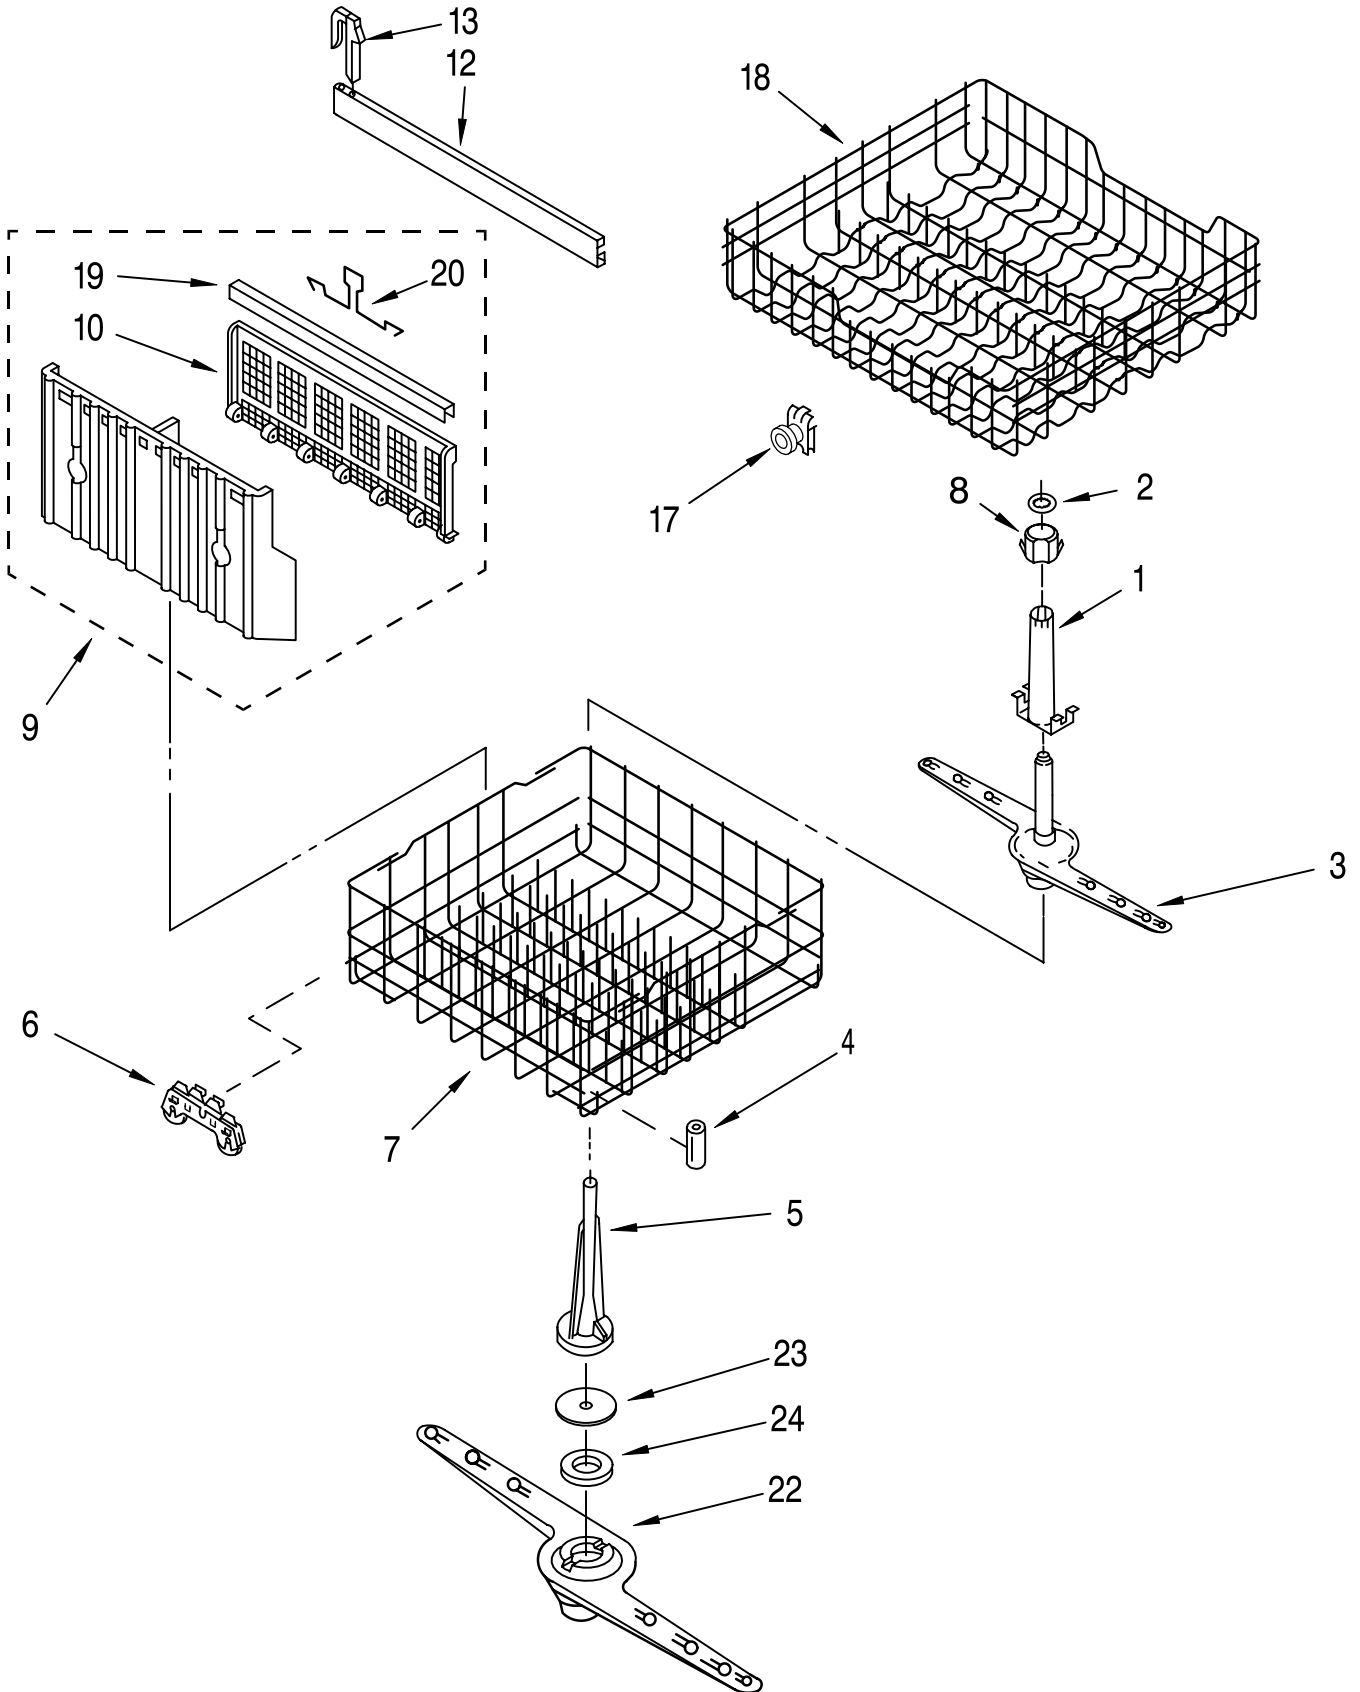

DISHRACK PARTS

For Model: DU900PCDB4 ,DU900PCDQ4, DU900PCDZ4
Black, Designer White, Designer Almond

FOR ORDERING INFORMATION REFER TO PARTS PRICE LIST

DISHRACK PARTS

For Model: DU900PCDB4 ,DU900PCDQ4, DU900PCDZ4
Black, Designer White, Designer Almond

Illus. No.	Part No.	DESCRIPTION
1	3368290	Support, Arm (Also Order Items 2 & 8)
2	303722	Clip
3	3368300	Spray Arm, Upper (Also Order Items 2 & 8)
4	3368006	Bumper (2)
5	300848	Tower, Pressure
6	3376961	Wheel & Transport Assembly (4)
7	3370490	Dishrack, Lower (Includes Items 4 & 6)
8	3374702	Support Lock, Spray Arm
9	3369488	Silverware Basket Assembly
10	3369485	Cover, Basket
12	3379489	Track
13	9743472	Stop, Track (4)
17	3371581	Wheel & Axle Assembly (4)
18	3371663	Dishrack, Upper
19	717528	Trim, Basket
20	300086	Handle, Basket
22	3369347	Sprayarm, Lower
23	3367910	Cap, Nozzle
24	719576	Bearing, Nozzle

FOR ORDERING INFORMATION REFER TO PARTS PRICE LIST