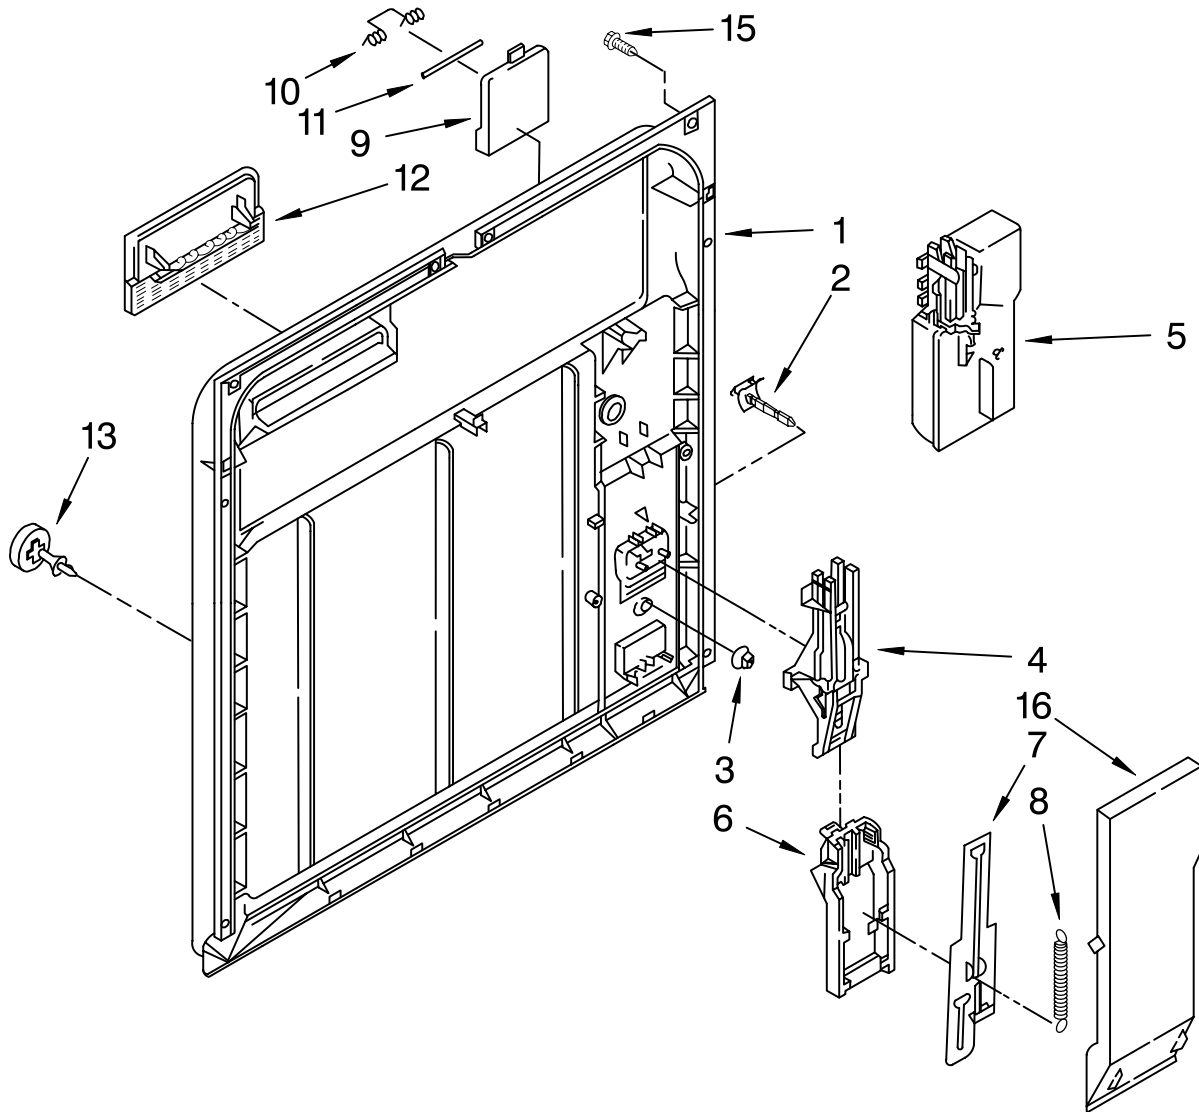

FRAME AND CONSOLE PARTS

For Models: DU850SWPB0, DU850SWPQ0, DU850SWPS0

UNDERCOUNTER
DISHWASHER

Illus. No.	Part No.	DESCRIPTION
1	8535436	Literature Parts Instructions, Installation
	3367007	Instructions, Installation (Supplement) (Locating Your Water Supply)
	8535421	Guide, Energy
	8535037	Guide, Use & Care
	3385497	Diagram, Wiring
	677967	Do-It Yourself Manual
2	8535383	Insert, Console Black
	8535384	White
3	8269366	Switch, 5 Button

Illus. No.	Part No.	DESCRIPTION
4	3369529	Follower, Cam
5	8535368	Timer
6	8271510	Cam
7	304231	Screw, 8-18 x 1/2
8	9743028	Door Frame Black
9	3380854	Bolt, Latch
10	3369457	Lever, Latch Black
	3372231	White
11	3369325	Switch, (2)
12	3368955	Pin, Switch (2)
13	8275123	Harness and Protector

Illus. No.	Part No.	DESCRIPTION
14	3376405	Elbow, Harness
15	3400892	Screw,
16	8269526	Cover, Control
17	8275308	Knob, Timer Black
	8275309	White
19	3379375	Panel, Front Black
	3379376	White
	9743581	Stainless
20		Console (Includes Item 2)
	8535328	Black
	8535329	White
21	3379671	Shield, Control Cover
22	3373234	Bearing, Spring (2)

FOR ORDERING INFORMATION REFER TO PARTS PRICE LIST

INNER DOOR PARTS

For Models: DU850SWPB0, DU850SWPQ0, DU850SWPS0
(Black) (White) (Stainless)

Illus. No.	Part No.	DESCRIPTION
1	8528310	Inner Door (Includes Items 2 & 3)
2	3376066	Latch, Detergent Dispenser (Includes Item 3)
3	3369061	Snap, Detergent Dispenser (Includes Item 2)