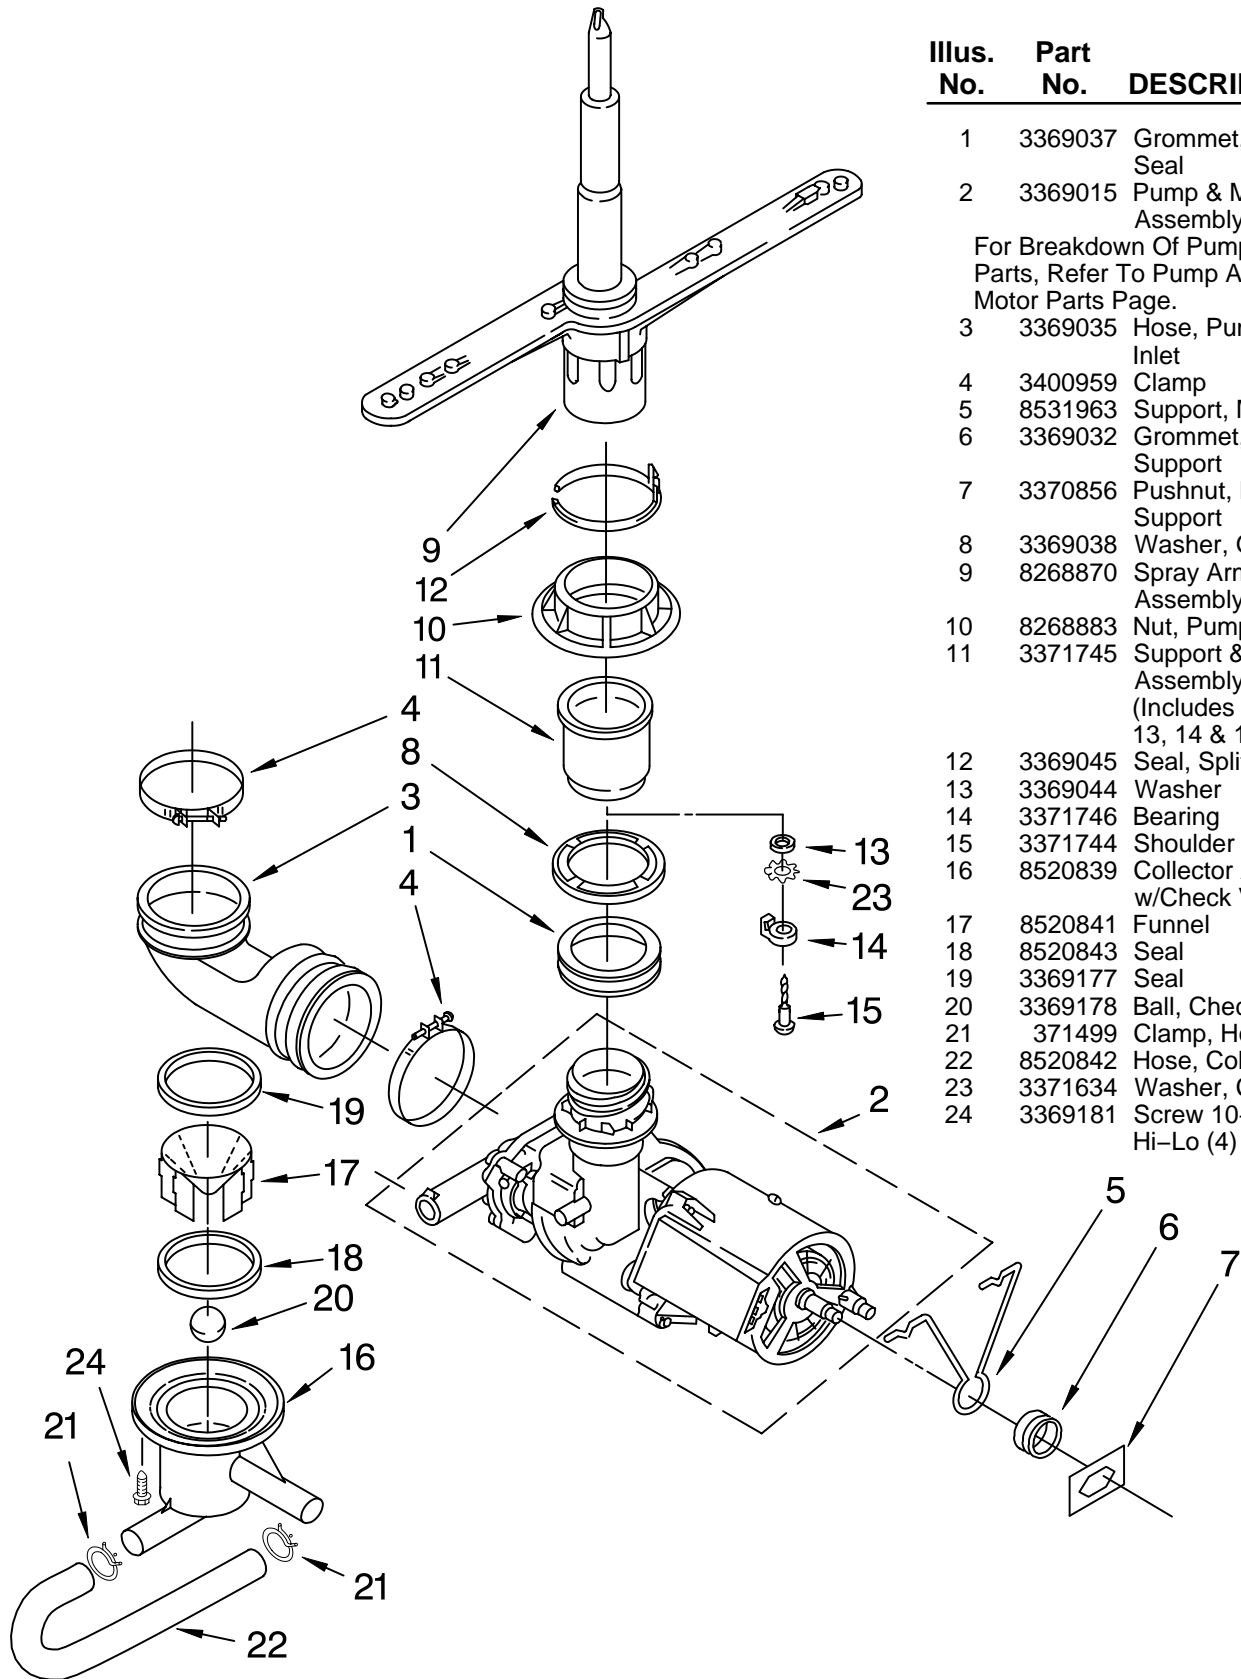

Illus. No.	Part No.	DESCRIPTION
4	3369529	Follower, Cam
5	8535368	Timer
6	8271510	Cam
7	304231	Screw, 8-18 x 1/2
8	9743028	Door Frame Black
9	3380854	Bolt, Latch
10	3369457	Lever, Latch Black
	3372231	White
11	3369325	Switch, (2)
12	3368955	Pin, Switch (2)
13	8275123	Harness and Protector

FOR ORDERING INFORMATION REFER TO PARTS PRICE LIST

PUMP AND SPRAY ARM PARTS

For Models: DU850SWPB0, DU850SWPQ0, DU850SWPS0

(Black)

(White)

(Stainless)

Illus. No.	Part No.	DESCRIPTION
1	3369037	Grommet, Pump Seal
2	3369015	Pump & Motor Assembly
For Breakdown Of Pump Parts, Refer To Pump And Motor Parts Page.		
3	3369035	Hose, Pump Inlet
4	3400959	Clamp
5	8531963	Support, Motor
6	3369032	Grommet, Motor Support
7	3370856	Pushnut, Motor Support
8	3369038	Washer, Grommet
9	8268870	Spray Arm, Assembly Lower
10	8268883	Nut, Pump Outlet
11	3371745	Support & Bearing Assembly (Includes Items: 13, 14 & 15)
12	3369045	Seal, Split Ring
13	3369044	Washer
14	3371746	Bearing
15	3371744	Shoulder Screw
16	8520839	Collector Assembly w/Check Valve
17	8520841	Funnel
18	8520843	Seal
19	3369177	Seal
20	3369178	Ball, Check-Valve
21	371499	Clamp, Hose
22	8520842	Hose, Collector
23	3371634	Washer, Curved
24	3369181	Screw 10-16, Hi-Lo (4)