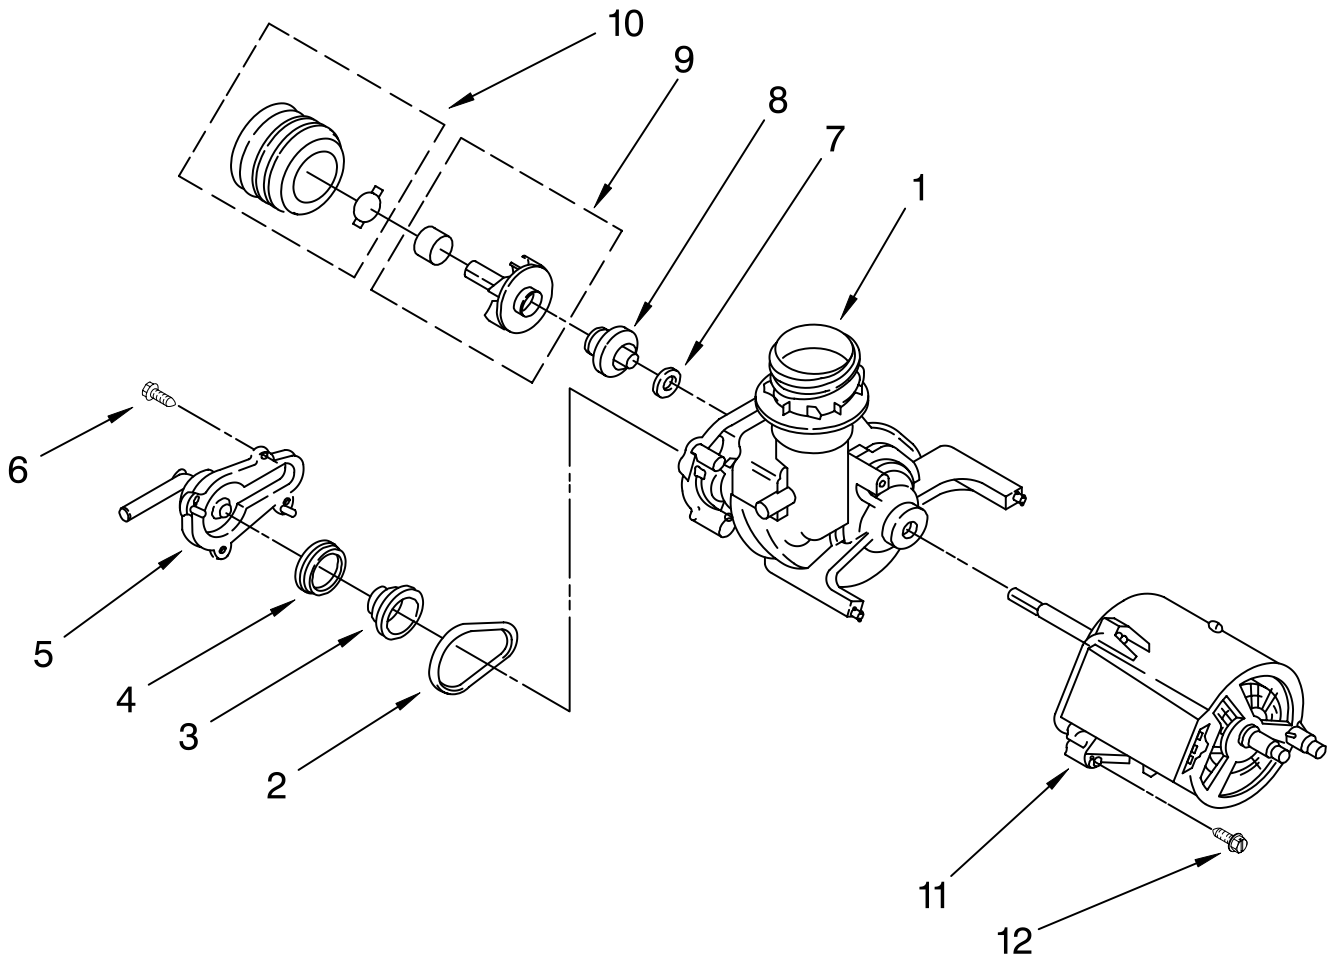

PUMP AND MOTOR PARTS

For Models: DU850SWPB0, DU850SWPQ0, DU850SWPS0

(Black) (White) (Stainless)

Illus. No.	Part No.	DESCRIPTION
1	3369011	Housing Assembly
2	3369031	Seal, Drain Cover
3	3369028	Diaphragm
4	3369029	Ring, Diaphragm
5	3369030	Cover, Drain Valve
6	3368921	Screw (4)
7	3369020	Seal Seat
8	3385557	Seal Head
9	3369013	Impeller & Bearing Assembly
10	3369012	Disk & Mount Assembly
11	8283457	Motor
12	3368922	Screw (3)

FOR ORDERING INFORMATION REFER TO PARTS PRICE LIST