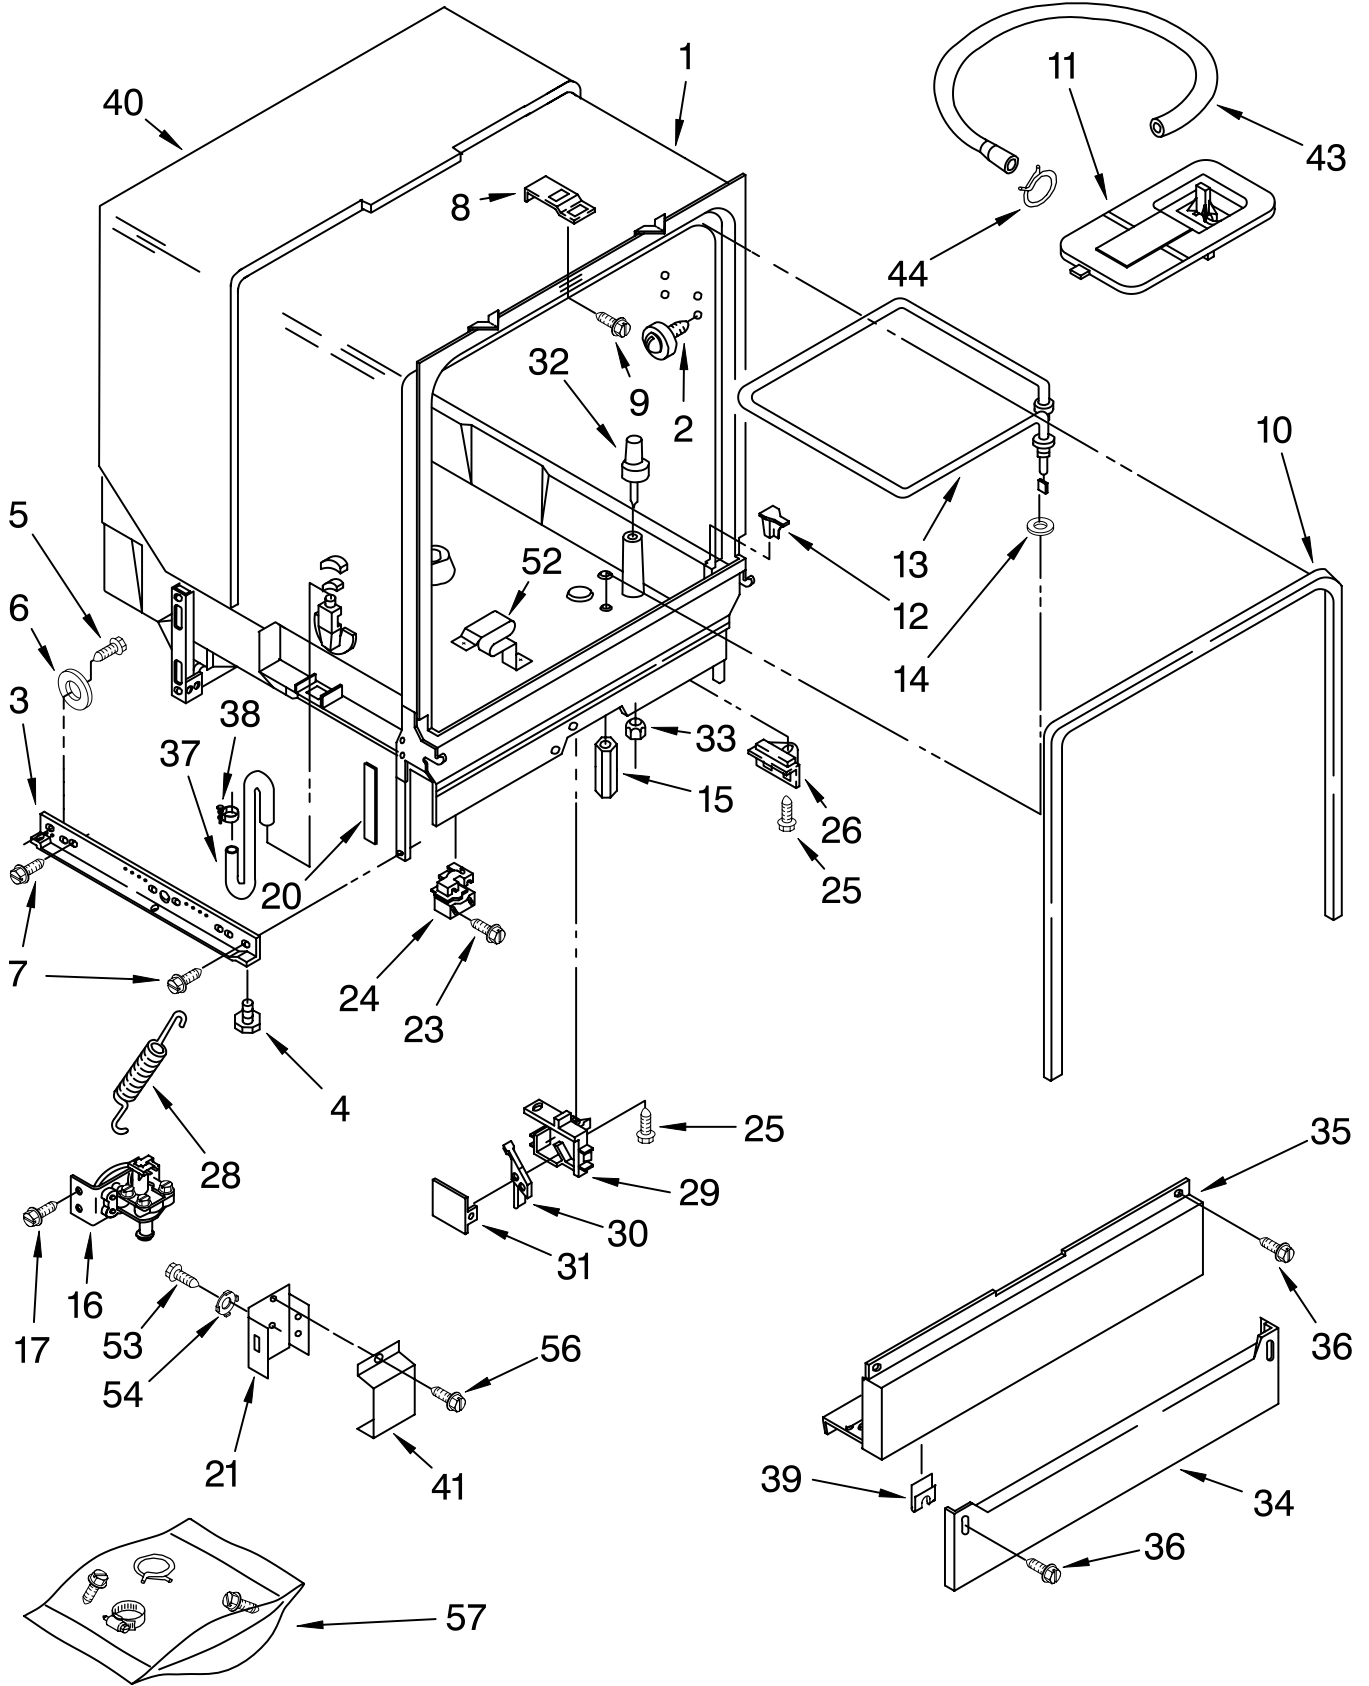

TUB ASSEMBLY PARTS

For Models: DU850SWPB0, DU850SWPQ0, DU850SWPS0

(Black)

(White)

(Stainless)

FOR ORDERING INFORMATION REFER TO PARTS PRICE LIST

TUB ASSEMBLY PARTS

For Models: DU850SWPB0, DU850SWPQ0, DU850SWPS0

(Black)   (White)   (Stainless)

Illus. No.	Part No.	DESCRIPTION	Illus. No.	Part No.	DESCRIPTION	Illus. No.	Part No.	DESCRIPTION
1	8533815	Tub and Support Assembly	17	304392	Screw, 8-18 x 1/2	35		Panel, Access (Includes Item 39)
2	8528831	Tub, Wheel Assembly (8)	20	8052018	Pad, Friction		3379917	Black
3	3368933	Runner (2)	21	8529303	Terminal Box		3379918	White
4	3374849	Leveler (2)	23	3370225	Screw		9744517	Stainless
5	3370389	Screw, Shoulder (2)	24	3369063	Relay	36	302868	Screw, 8-18 x 1/2 (4)
6	302819	Wheel (2)	25	304231	Screw	37	3369414	Hose, Inlet
7	343641	Screw, 10-16 x 1/2 (4)	26	3368928	Fuse, Thermal	38	371505	Clamp
8	3378149	Plate, Latch	28	3379383	Spring, Door (2)	39	3378123	Clip, Grounding
9	3374720	Screw	29	8318218	Housing, Float Switch	40	8531031	Sound Shield
10	3376927	Gasket	30	3369067	Switch, Float	41	300068	Cover Assembly, Terminal Box
11	3369322	Grate	31	8318219	Cover, Switch Housing	43	3374077	Drain Hose
12	8528862	Deflector (2)	32	8519552	Float	44	356138	Hose Clamp
13	8519827	Heater	33	717488	Nut	52	3379740	Support, Heater (3)
14	717273	Washer, Rubber (2)	34		Panel, Toe	53	3400014	Screw
15	8268548	Nut (2) (Heater Terminal)		3368942	Black	54	3378128	Washer
16	8283345	Water Valve		9742861	White	56	3369138	Screw, 8-18
						57	3369816	Miscellaneous Parts Bag (Includes 2 Screws & 2 Hose Clamps)

FOR ORDERING INFORMATION REFER TO PARTS PRICE LIST