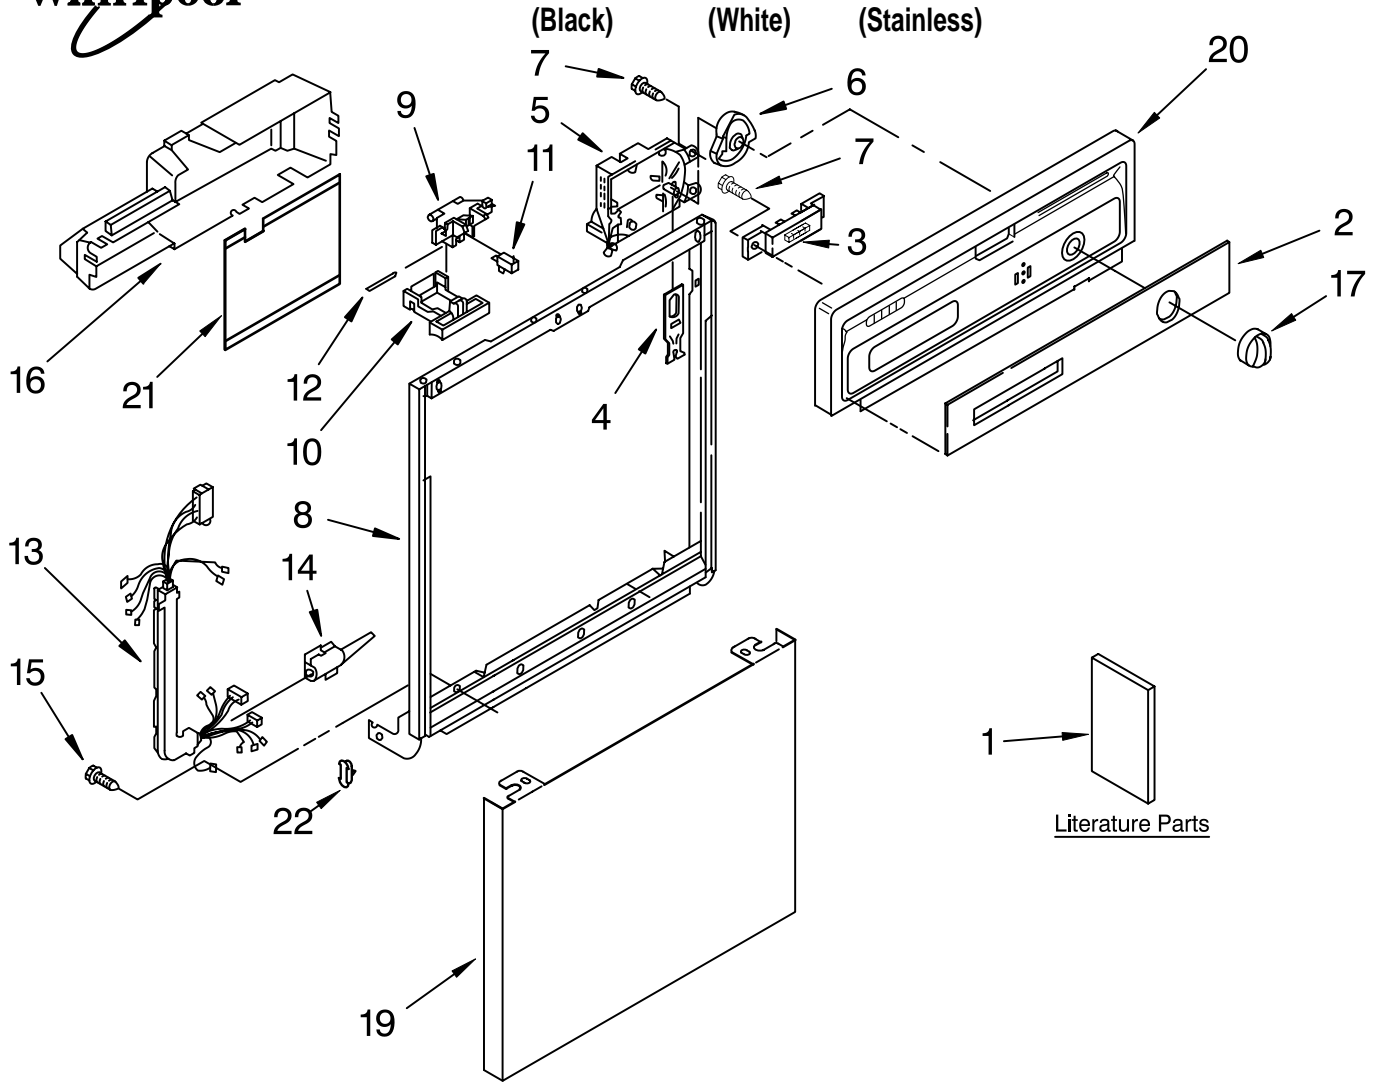

FRAME AND CONSOLE PARTS

For Models: DU850SWPB0, DU850SWPQ0, DU850SWPS0

UNDERCOUNTER
DISHWASHER

Illus. No.	Part No.	DESCRIPTION
1	8535436	Literature Parts Instructions, Installation
	3367007	Instructions, Installation (Supplement) (Locating Your Water Supply)
	8535421	Guide, Energy
	8535037	Guide, Use & Care
	3385497	Diagram, Wiring
	677967	Do-It Yourself Manual
2	8535383	Insert, Console Black
	8535384	White
3	8269366	Switch, 5 Button

Illus. No.	Part No.	DESCRIPTION
4	3369529	Follower, Cam
5	8535368	Timer
6	8271510	Cam
7	304231	Screw, 8-18 x 1/2
8	9743028	Door Frame Black
9	3380854	Bolt, Latch
10	3369457	Lever, Latch Black
	3372231	White
11	3369325	Switch, (2)
12	3368955	Pin, Switch (2)
13	8275123	Harness and Protector

Illus. No.	Part No.	DESCRIPTION
14	3376405	Elbow, Harness
15	3400892	Screw,
16	8269526	Cover, Control
17	8275308	Knob, Timer Black
	8275309	White
19	3379375	Panel, Front Black
	3379376	White
	9743581	Stainless
20		Console (Includes Item 2)
	8535328	Black
	8535329	White
21	3379671	Shield, Control Cover
22	3373234	Bearing, Spring (2)

FOR ORDERING INFORMATION REFER TO PARTS PRICE LIST

INNER DOOR PARTS

For Models: DU850SWPB0, DU850SWPQ0, DU850SWPS0
(Black) (White) (Stainless)

Illus. No.	Part No.	DESCRIPTION
1	8528310	Inner Door (Includes Items 2 & 3)
2	3376066	Latch, Detergent Dispenser (Includes Item 3)
3	3369061	Snap, Detergent Dispenser (Includes Item 2)