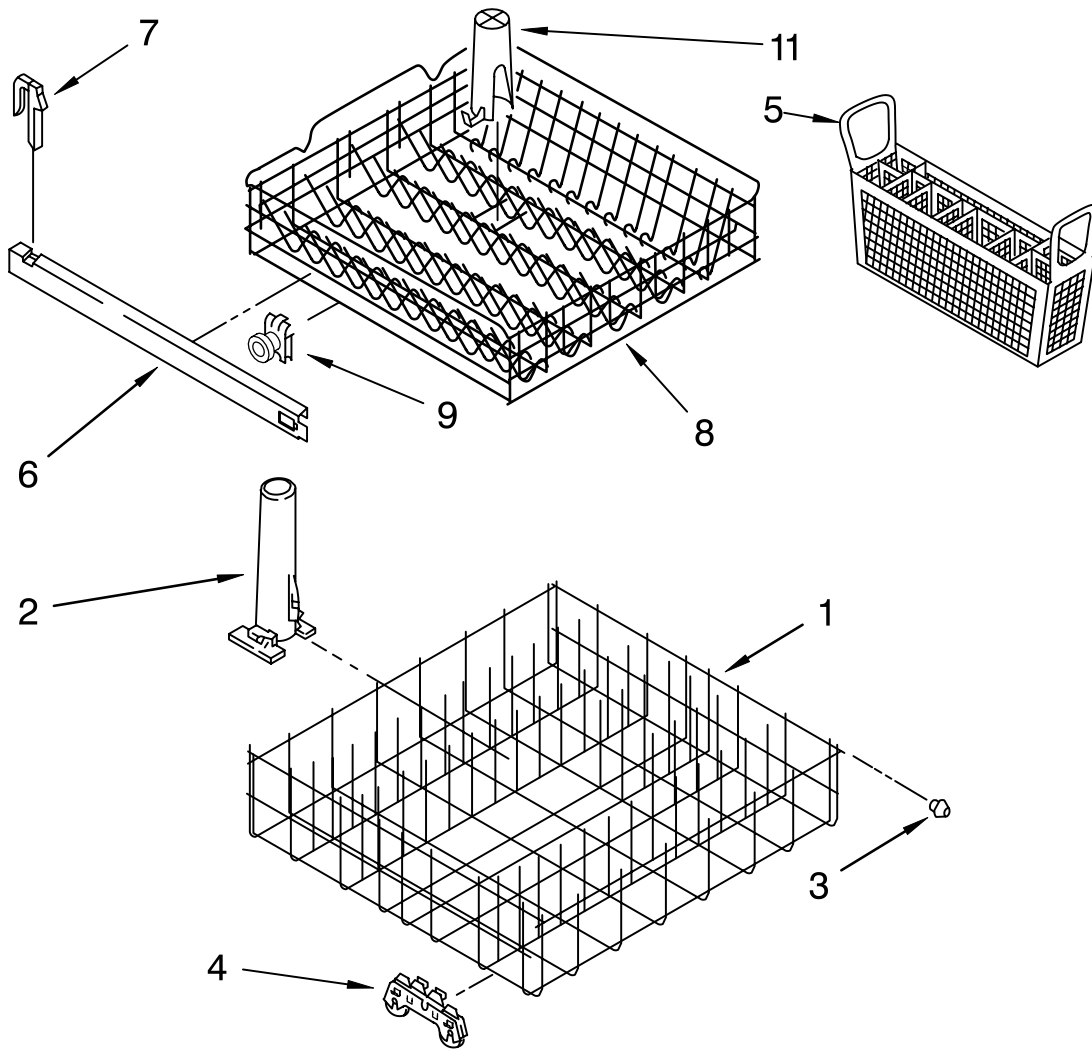

FOR ORDERING INFORMATION REFER TO PARTS PRICE LIST

PUMP AND SPRAY ARM PARTS

For Models: DU850SWPB0, DU850SWPQ0, DU850SWPS0

(Black)

(White)

(Stainless)

Illus. No.	Part No.	DESCRIPTION
1	3369037	Grommet, Pump Seal
2	3369015	Pump & Motor Assembly
For Breakdown Of Pump Parts, Refer To Pump And Motor Parts Page.		
3	3369035	Hose, Pump Inlet
4	3400959	Clamp
5	8531963	Support, Motor
6	3369032	Grommet, Motor Support
7	3370856	Pushnut, Motor Support
8	3369038	Washer, Grommet
9	8268870	Spray Arm, Assembly Lower
10	8268883	Nut, Pump Outlet
11	3371745	Support & Bearing Assembly (Includes Items: 13, 14 & 15)
12	3369045	Seal, Split Ring
13	3369044	Washer
14	3371746	Bearing
15	3371744	Shoulder Screw
16	8520839	Collector Assembly w/Check Valve
17	8520841	Funnel
18	8520843	Seal
19	3369177	Seal
20	3369178	Ball, Check-Valve
21	371499	Clamp, Hose
22	8520842	Hose, Collector
23	3371634	Washer, Curved
24	3369181	Screw 10-16, Hi-Lo (4)

FOR ORDERING INFORMATION REFER TO PARTS PRICE LIST

PUMP AND MOTOR PARTS

For Models: DU850SWPB0, DU850SWPQ0, DU850SWPS0

(Black) (White) (Stainless)

Illus. No.	Part No.	DESCRIPTION
1	3369011	Housing Assembly
2	3369031	Seal, Drain Cover
3	3369028	Diaphragm
4	3369029	Ring, Diaphragm
5	3369030	Cover, Drain Valve
6	3368921	Screw (4)
7	3369020	Seal Seat
8	3385557	Seal Head
9	3369013	Impeller & Bearing Assembly
10	3369012	Disk & Mount Assembly
11	8283457	Motor
12	3368922	Screw (3)

FOR ORDERING INFORMATION REFER TO PARTS PRICE LIST

DISHRACK PARTS

For Models: DU850SWPB0, DU850SWPQ0, DU850SWPS0
(Black) (White) (Stainless)

Illus. No.	Part No.	DESCRIPTION
1	8539225	Dishrack, Lower
2	8268825	Tower, Protector
3	3385142	Bumper, Dishrack (2)
4	8268645	Wheel & Transport Assembly (4)
5	8268866	Basket, Silverware
6	3385089	Track, Dishrack (2)
7	8524581	Stop, Track (4)
8	8539222	Dishrack, Upper
9	8268852	Wheel & Axle Assembly (4)
11	8519550	Diffuser, Water