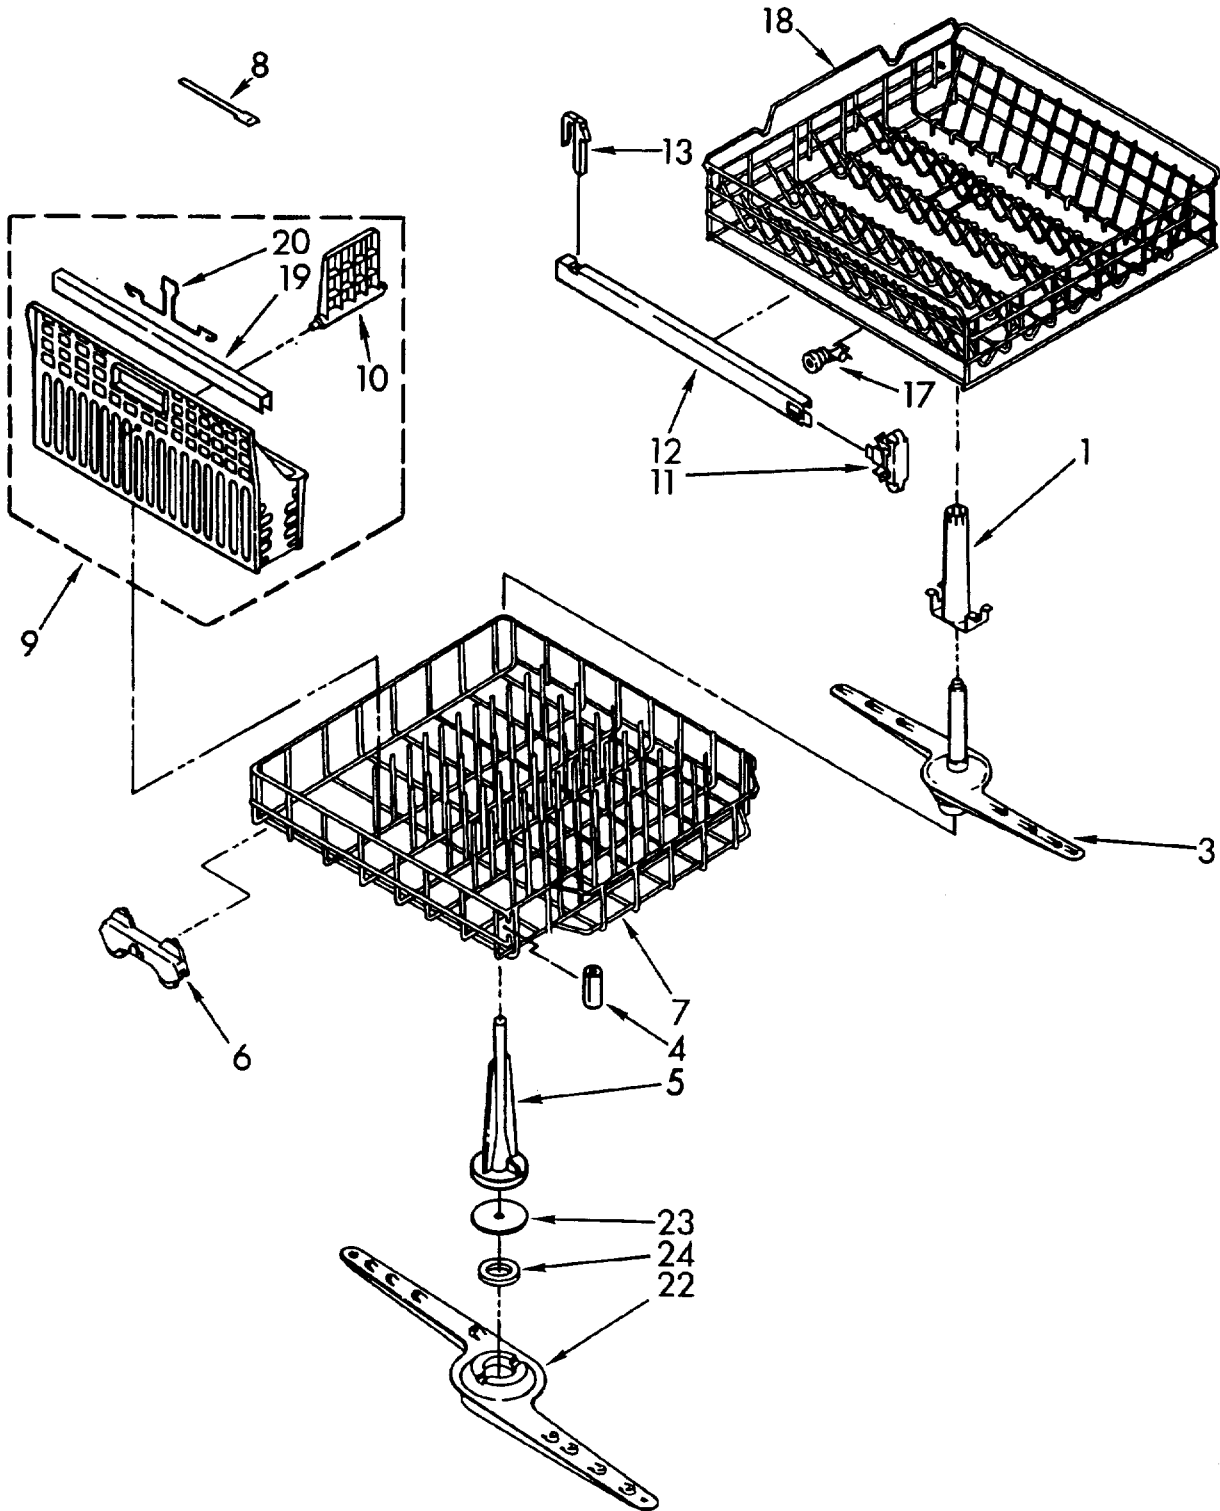

DISHRACK PARTS

For Model: DU8500XX-1

FOR ORDERING INFORMATION REFER TO PARTS PRICE LIST