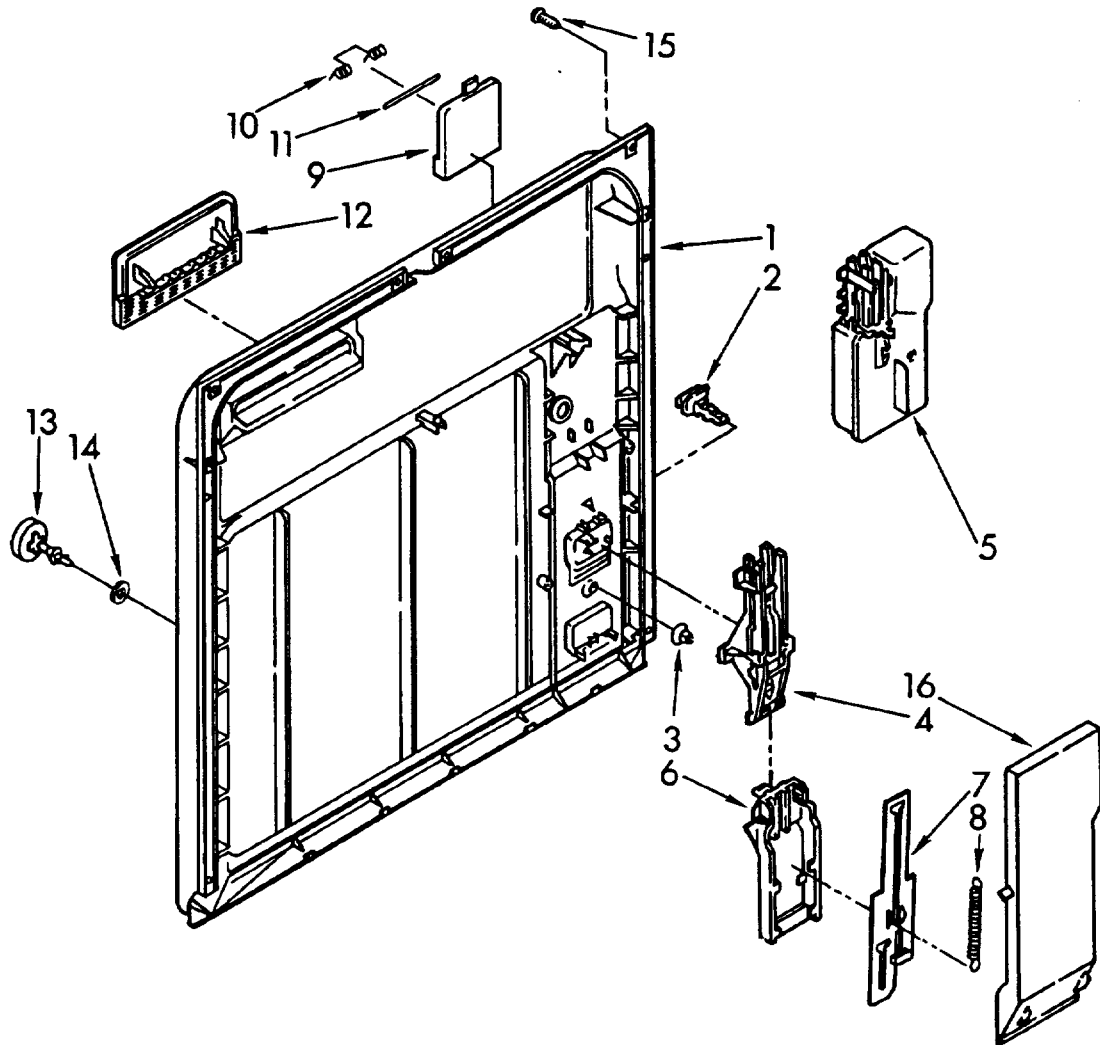

INNER DOOR PARTS

For Model: DU8500XX-1

FOR ORDERING INFORMATION REFER TO PARTS PRICE LIST