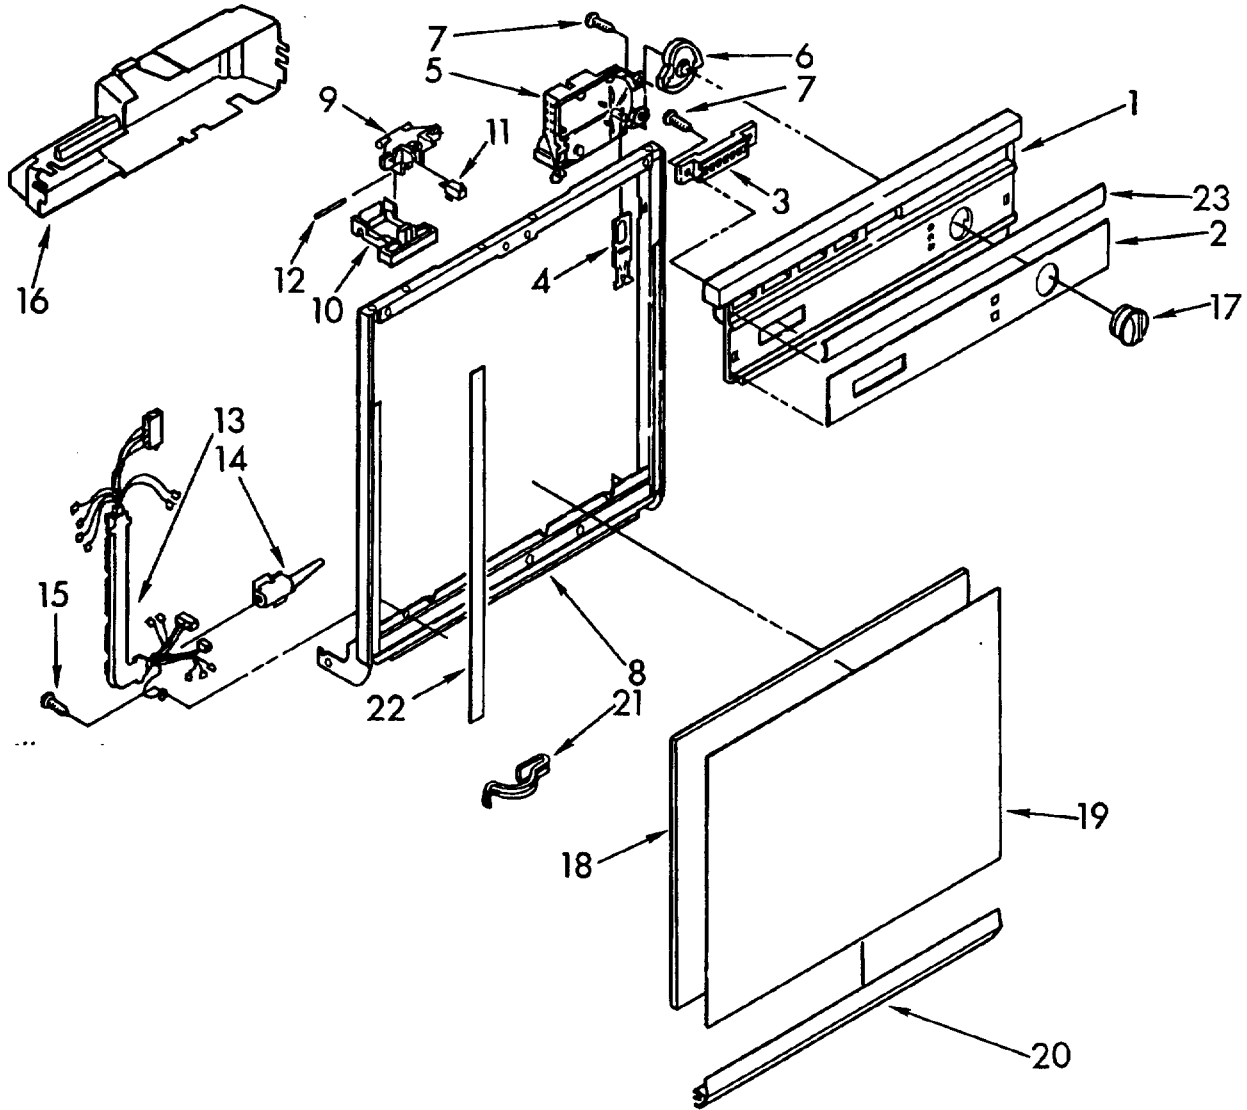

# FRAME AND CONSOLE PARTS

For Model: DU8500XX-1

FOR ORDERING INFORMATION REFER TO PARTS PRICE LIST

1	3370310	Console (Includes Item 2)
2	3370309	Insert, Console
3	3369565	Switch
4	3368997	Follower, Cam
5	3370249	Timer
6	3369415	Cam
7	304231	Screw, 8-18 x 1/2 (5)
8	3368900	Door Frame
9	3368953	Bolt, Latch
10	3368954	Lever, Latch
11	3369325	Switch, (2)
12	3368955	Pin, Switch (2)
13	3370252	Harness and Protector (Includes Item 14)
14	3368977	Elbow, Harness
15	9412221	Screw, 8-32 x 1/4
16	3369192	Cover Timer
17	3368998	Knob, Timer
18	3368979	Spacer, Corrugated
19	3369516	+Panel, Front (Almond/Black)
20	3370441	Retainer, Panel
21	98997	Clip, Harness
22	3369586	Trim (2)
23	3369598	Trim, Console