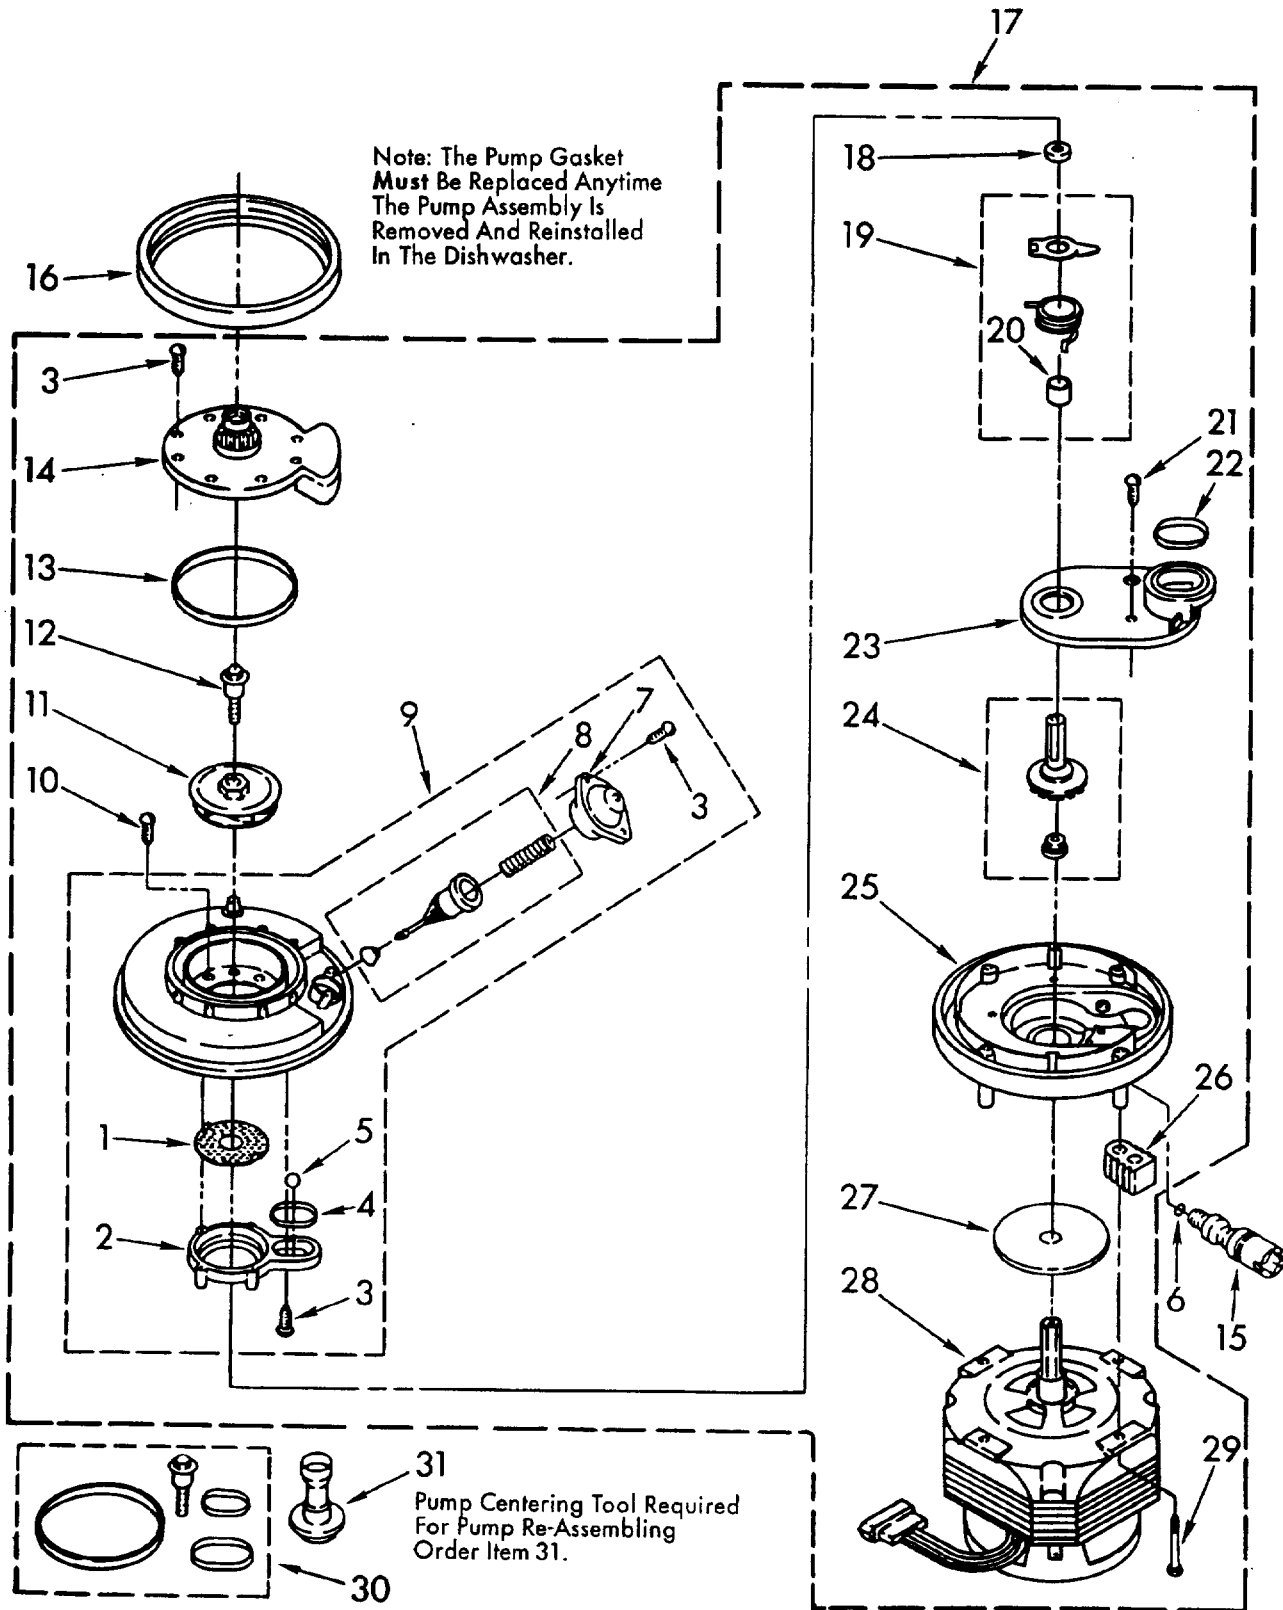

PUMP AND MOTOR PARTS

For Model: DU8500XX-1

FOR ORDERING INFORMATION REFER TO PARTS PRICE LIST