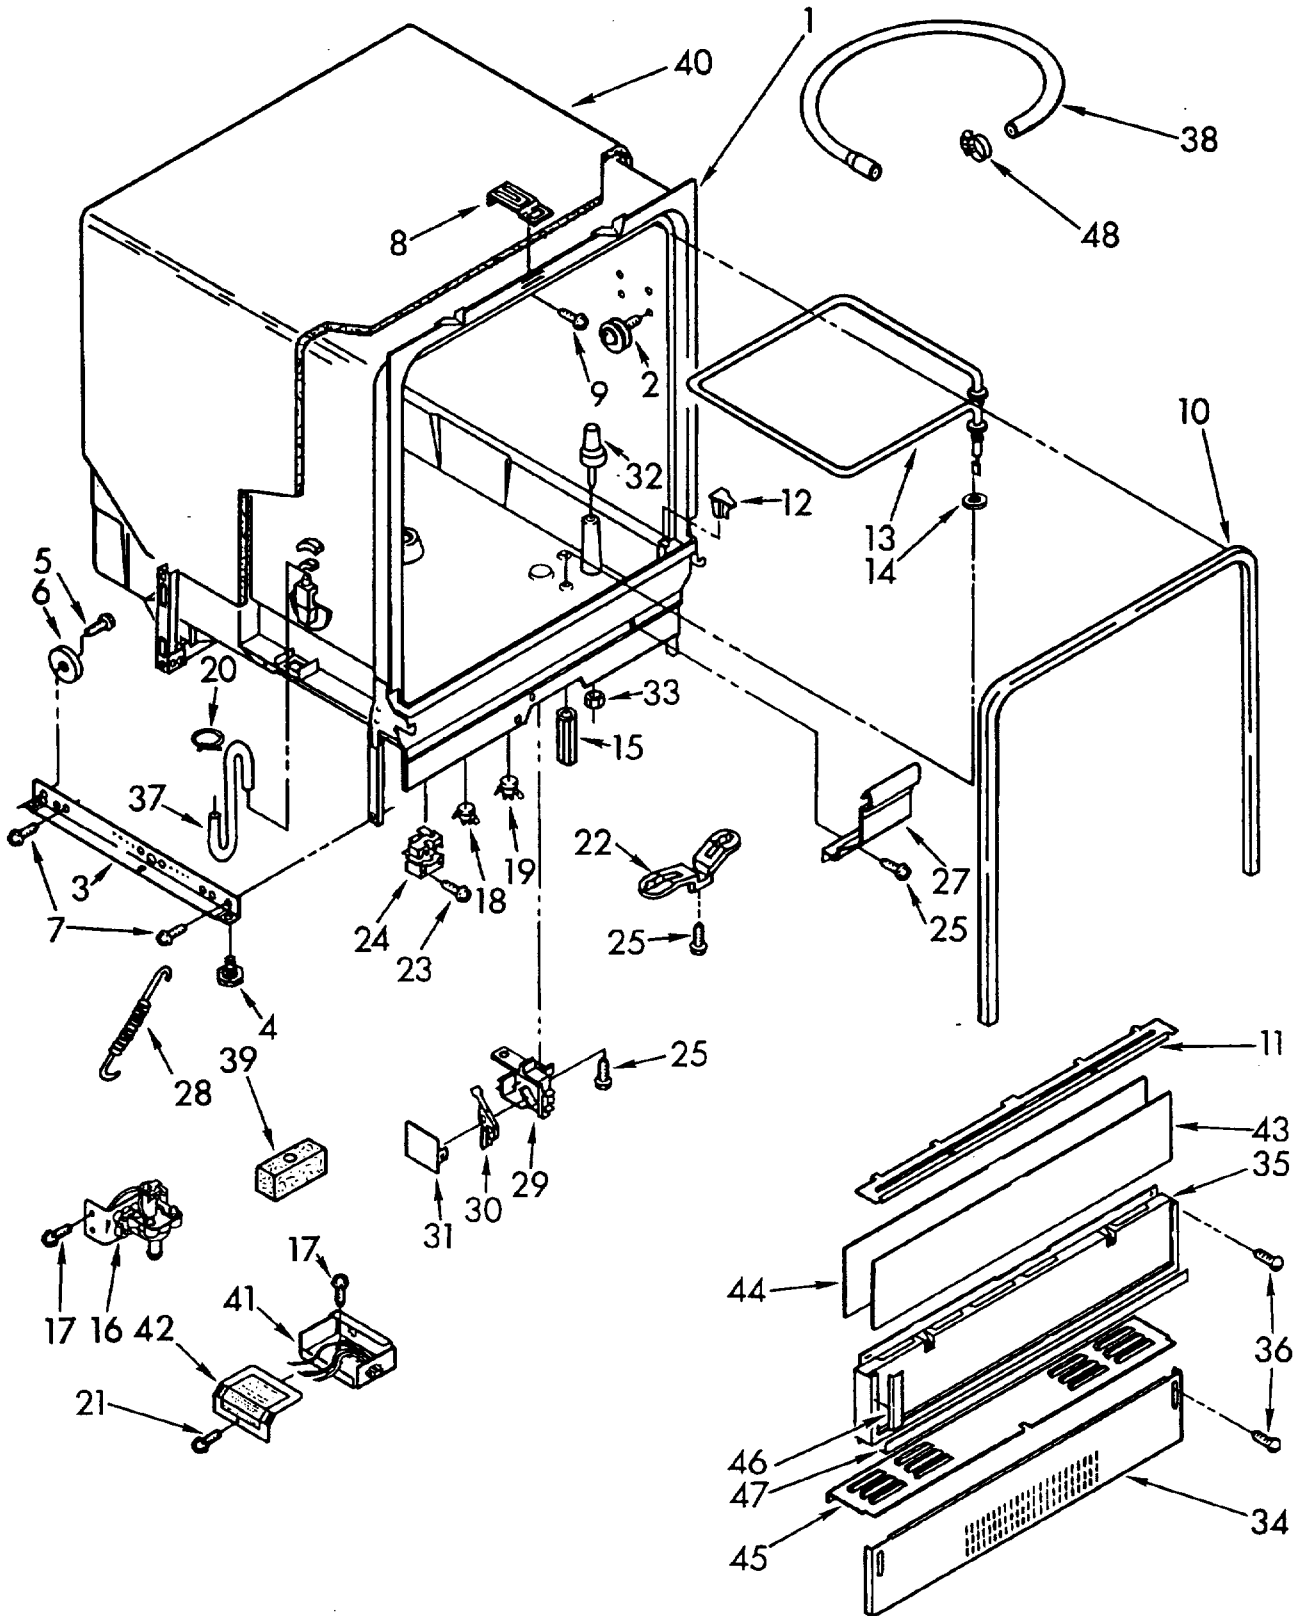

# TUB ASSEMBLY PARTS

For Model: DU8500XX-1

FOR ORDERING INFORMATION REFER TO PARTS PRICE LIST

1		Tub Assembly (Not Serviceable)
2	3369078	Tub, Wheel Assembly (8)
3	3368932	Runner (2)
4	302849	Leveler (2)
5	3370389	Screw, Shoulder (2)
6	302819	Wheel (2)
7	343641	Screw, 10-16 x 1/2 (4)
8	3368965	Plate, Latch
9	3368919	Screw, 8-32
10	3368994	Gasket
11	3369511	Retainer, Access Panel
12	3369052	Deflector (2)
13	3369416	Heater
14	717273	Washer, Rubber (2)
15	3369073	Nut (2) (Heater Terminal)
16	3369868	Water Valve
17	304392	Screw, 8-18 x 1/2
18	3369777	Thermostat, Hi-Limit
19	3370782	Thermostat
20	301958	Clamp
21	359625	Screw
22	3370555	Bracket, Thermostat
23	3370225	Screw
24	3369447	Relay
25	304231	Screw, 8-18 x 1/2
27	3368983	Shield, Harness
28	3370939	Spring & Bearing Assembly (2)
29	3369048	Housing, Float Switch
30	3369067	Switch, Float
31	3369049	Cover, Switch Housing
32	3371282	Float
33	717488	Nut
34	3369831	Toe Panel
35	3369193	Panel, Access
36	302868	Screw, 8-18 x 1/2 (4)
37	3369414	Hose, Inlet
38	304626	Drain Hose
39	3369317	Diverter
40	3369329	Sound Shield
41	3369332	Terminal Block & Plug Assembly
42	3369357	Cover Assembly, Terminal Box
43		+Access Panel
	3369527	(Almond/Black)
44	3369526	Spacer, Corrugated
45	3369531	Extension
46	3369587	Trim, Side (2)
47	3369588	Trim, Bottom
48	3367052	Hose Clamp