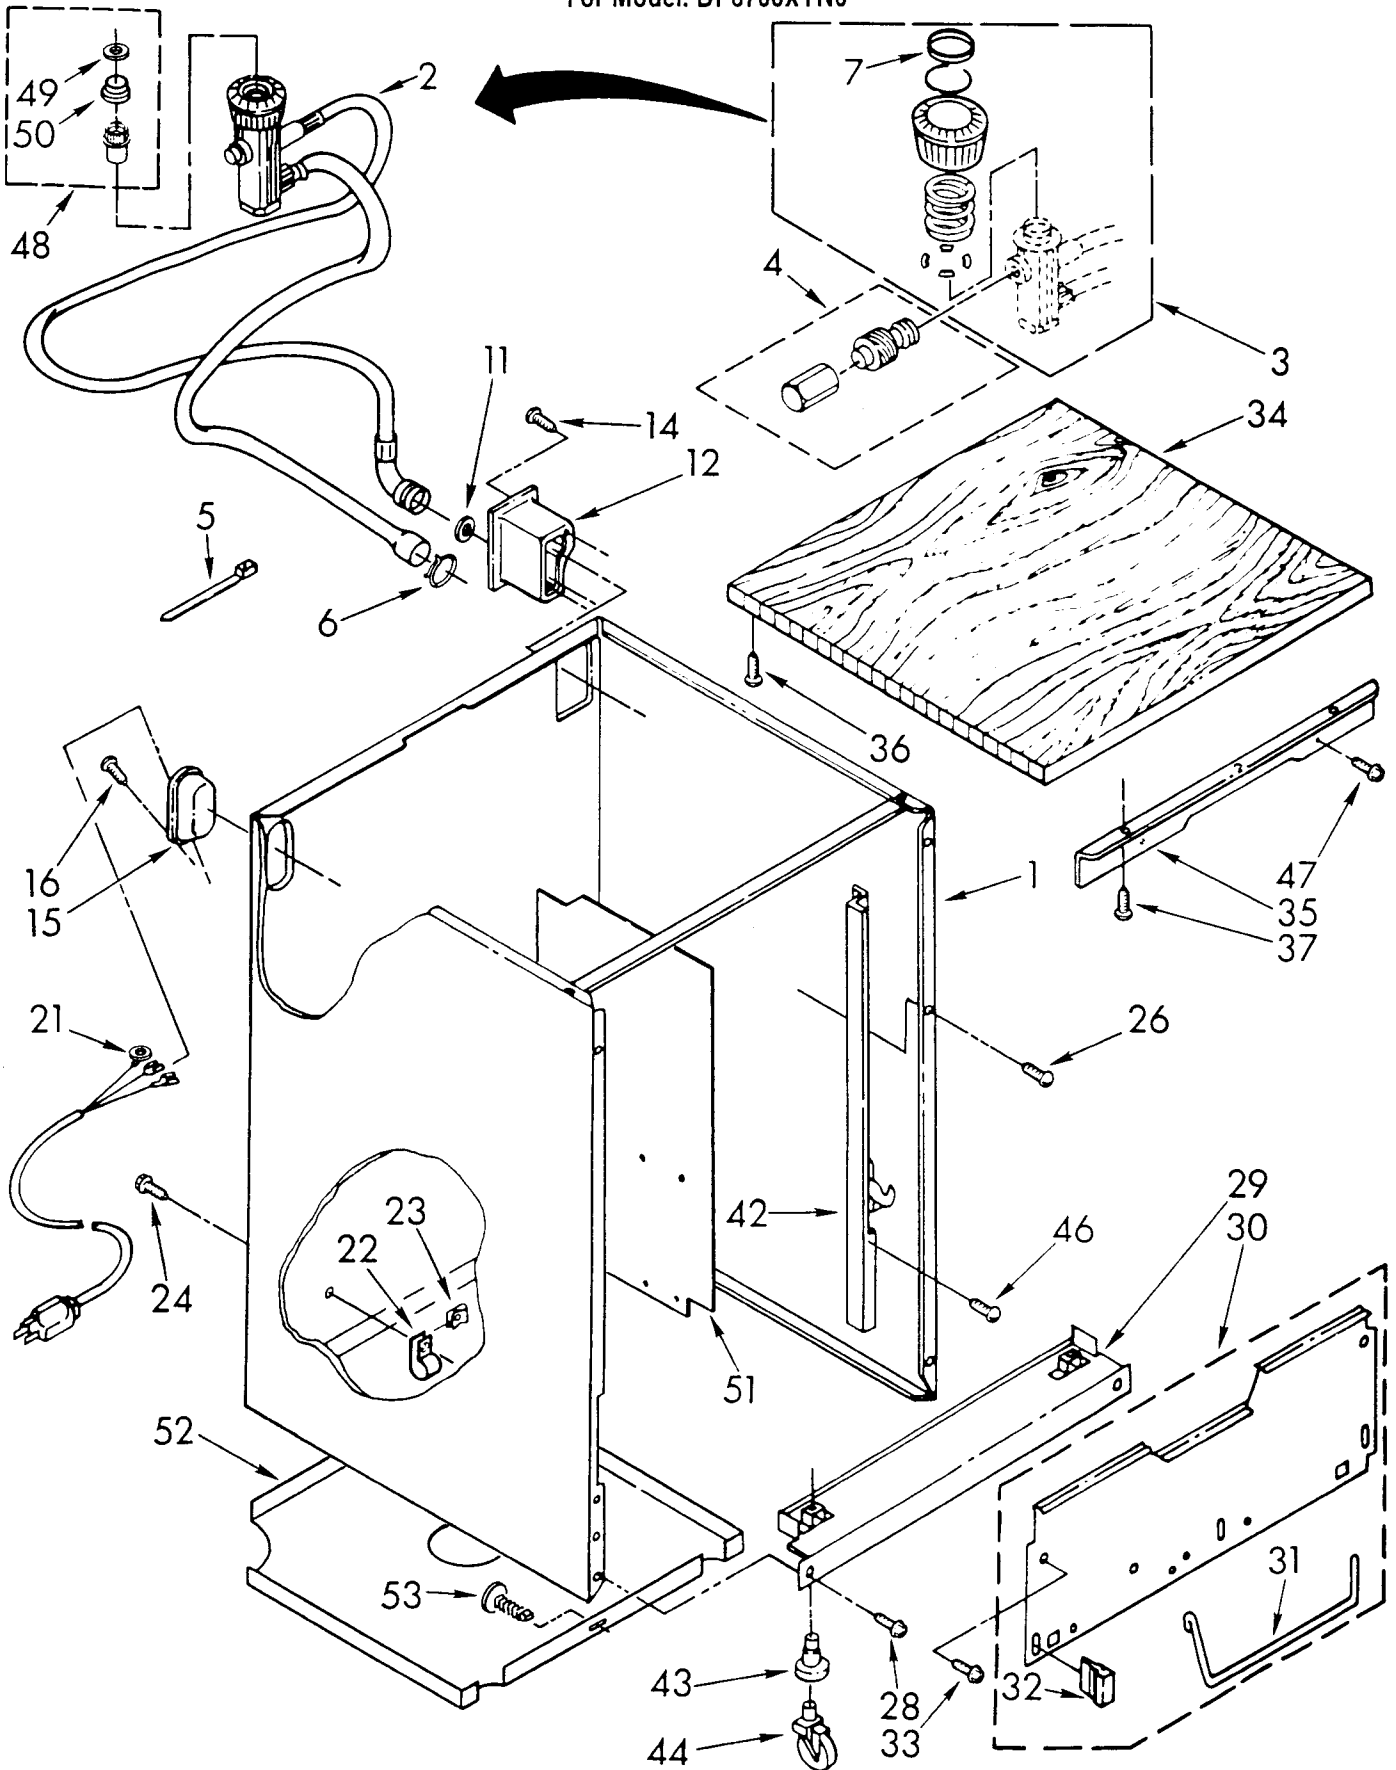

CABINET PARTS

For Model: DP8700XTN0

FOR ORDERING INFORMATION REFER TO PARTS PRICE LIST