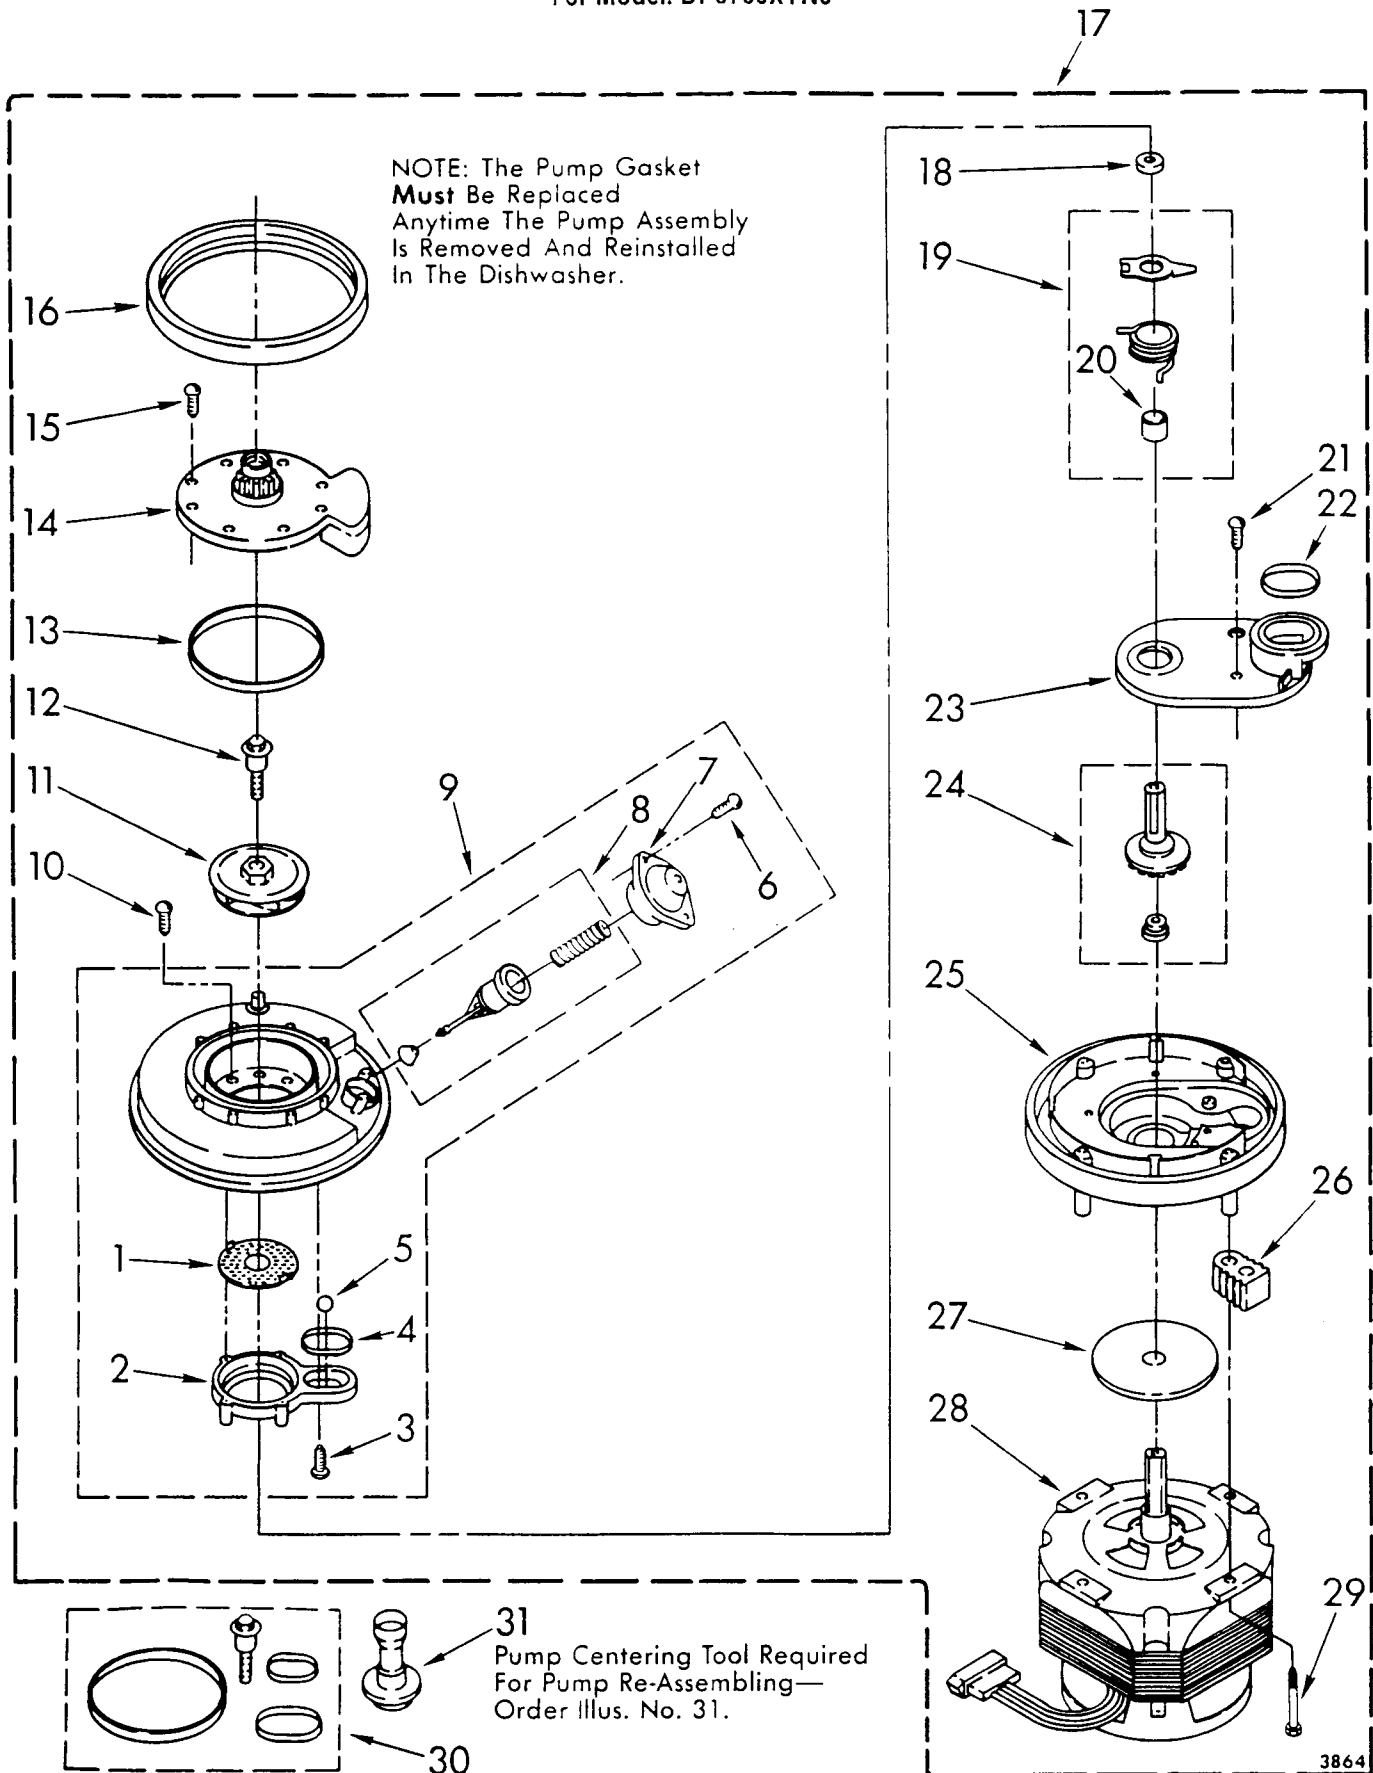

# PUMP AND MOTOR PARTS

For Model: DP8700XTN0

FOR ORDERING INFORMATION REFER TO PARTS PRICE LIST

1 302720 Plate, Perforated (Includes Illus. 5) (Also Order Illus. No. 30) See Note A.  
 2 3367173 Base, Inlet (Includes Illus. 1 & 5) (Also Order Illus. No. 30) See Note A.  
 3 303573 Screw, 8-18 x 5/8 St. Stl.  
 4 302710 Seal, Inlet Base  
 5 302709 Ball, Check  
 6 303573 Screw, 8-18 x 5/8 St. Stl. (2)  
 7 302721 Cover, Valve  
 8 302738 Valve Stem Kit (Includes Illus. 12, 13 & 22) See Note A.  
 9 303883 S\epara\tor\l\y (Includes Illus. 12, 13 & 22) See Note A.  
 10 302717 Screw, 8-18 x 1-5/8 St. Stl. (4)  
 11 303510 Impeller, Wash (Includes Illus. 12 & 13)  
 12 303516 Screw & Seal, 10-32 x 3/4  
 13 302711 Seal, Pump Outlet  
 14 302730 Outlet, Pump (Includes Illus. 13)  
 15 303573 Screw, 8-18 x 5/8 St. Stl. (8)  
 16 717000 Gasket, Pump  
 17 3367443 Pump & Motor Assembly  
 18 302707 Bushing, Grind  
 19 302718 Chopper Kit (Also Order Illus. No. 30) See Note A.  
 20 302705 Sleeve, Drain Impeller  
 21 718258 Screw, 8-18 x 5/8  
 22 302704 Seal, Drain Cover  
 23 302723 Cover, Drain (Also Order Illus. No. 30) See Note A.  
 24 303539 Impeller, Drain Kit (Includes Illus. 31) (Also Order Illus. No. 30)  
 25 3367204 Base, Pump (Includes Illus. 24) (Also Order Illus. No. 30) See Note A.  
 26 3367197 Support, Pump Mounting (4)  
 27 303252 Slinger (See Note A.)  
 28 302716 Motor (Includes Illus. 24 & 27) (Also Order Illus. No. 30) See Note A. (For Electrical Connector Only, See Wiring Harness Page)  
 29 301817 Screw, 13-18 x 1-1/2  
 30 675505 Pump Seal Kit (Includes Illus. 4, 13 & 22)  
 31 303918 Tool, Pump Centering (Included With Illus. 24)