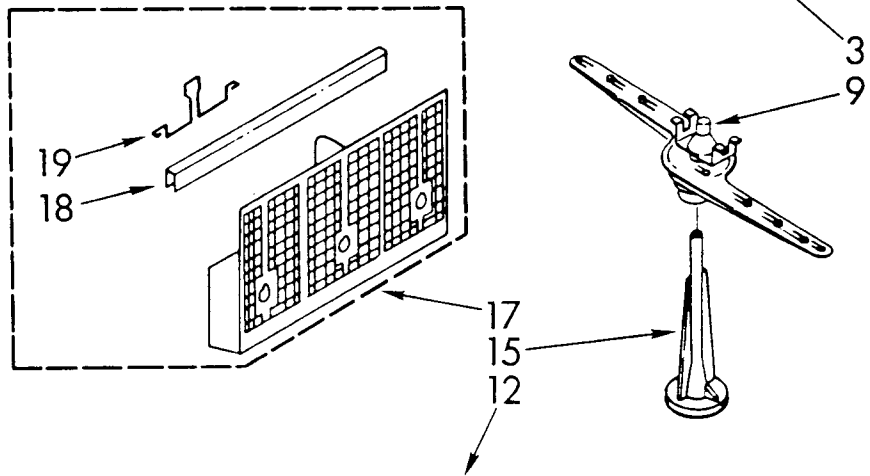

DISHRACK PARTS

For Model: DP8700XTN0

FOR ORDERING INFORMATION REFER TO PARTS PRICE LIST