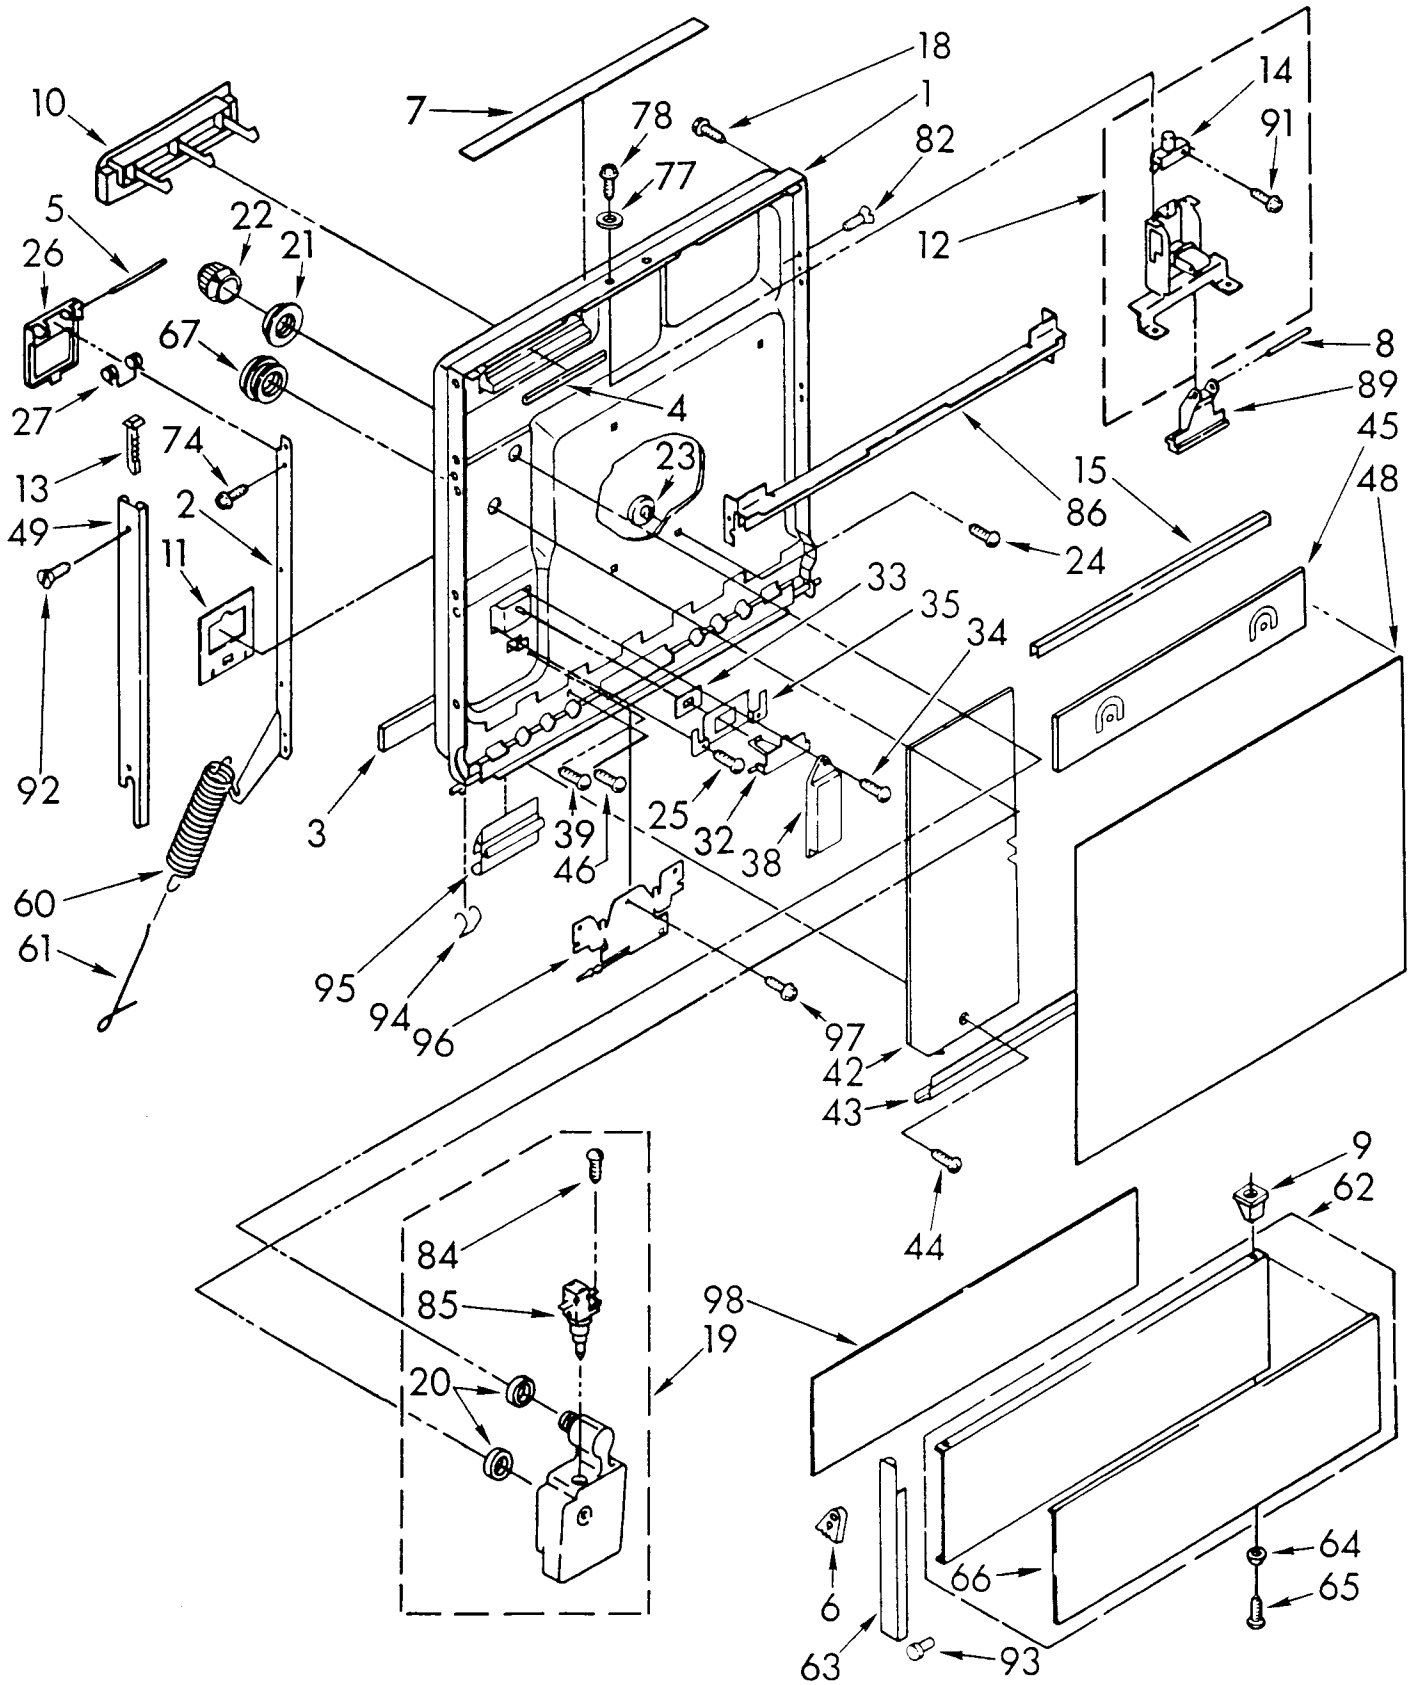

DOOR PARTS

For Model: DP8700XTN0

FOR ORDERING INFORMATION REFER TO PARTS PRICE LIST

3367772