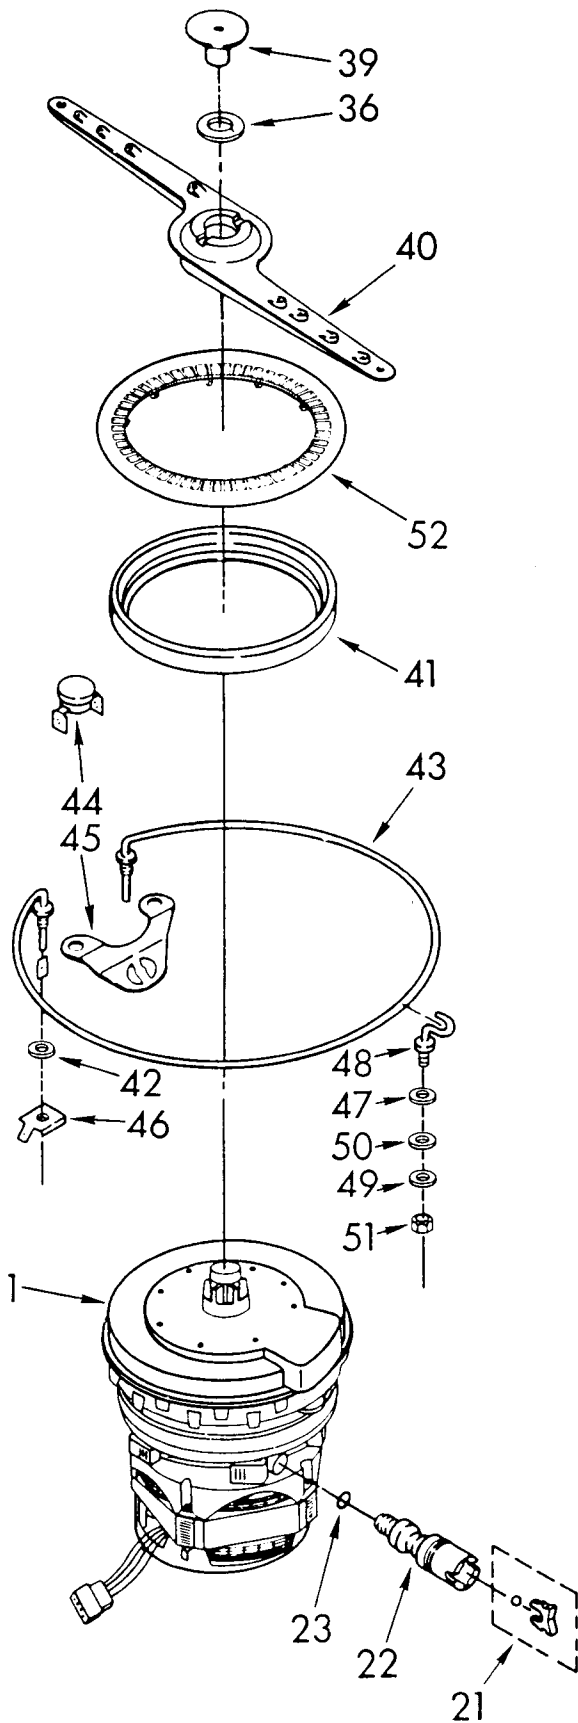

HEATER, PUMP AND LOWER SPRAYARM PARTS

For Model: DP8700XTN0

FOR ORDERING INFORMATION REFER TO PARTS PRICE LIST