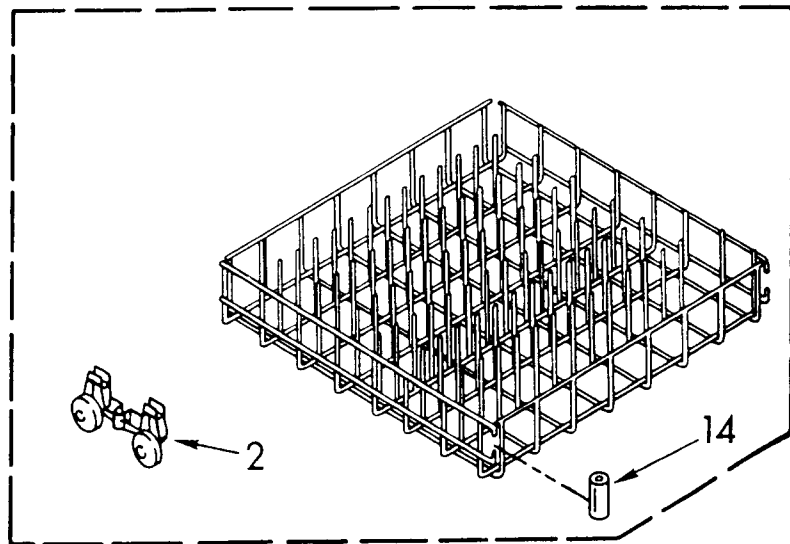

DISHRACK PARTS

For Model: DP8700XTN0

FOR ORDERING INFORMATION REFER TO PARTS PRICE LIST