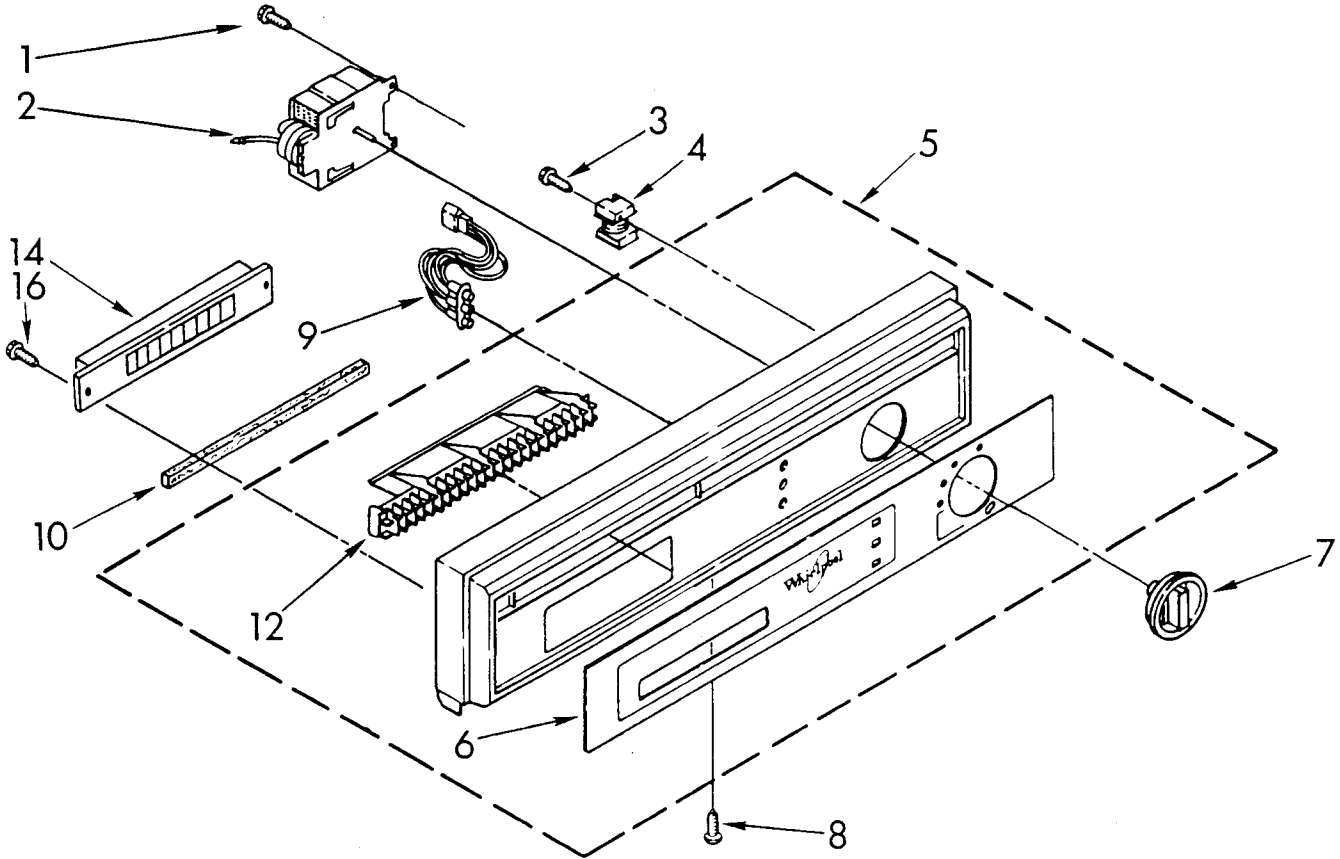

PORTABLE DISHWASHER

CONSOLE PARTS