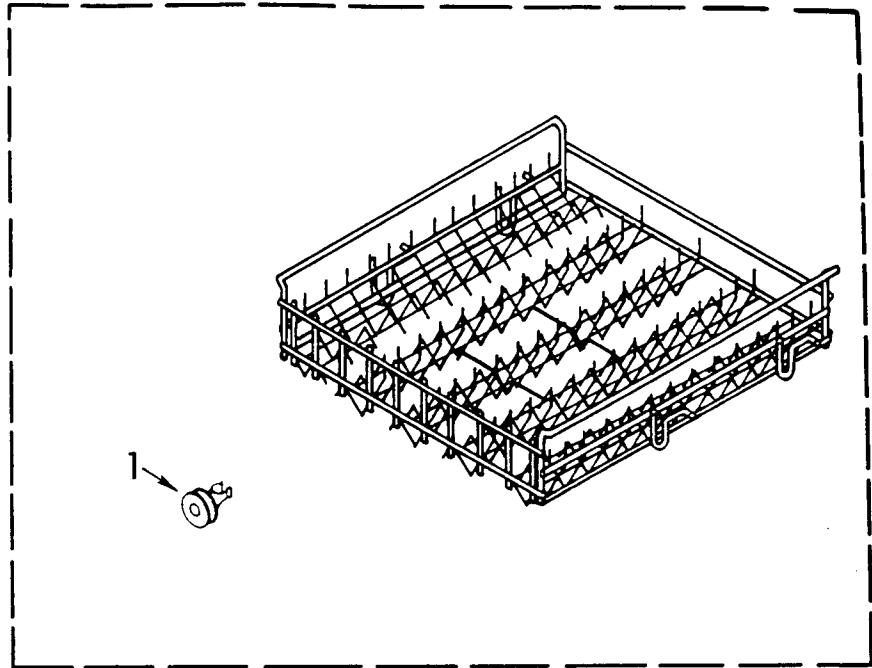

DISHRACK PARTS

For Model: DP8700XTN0

FOR ORDERING INFORMATION REFER TO PARTS PRICE LIST