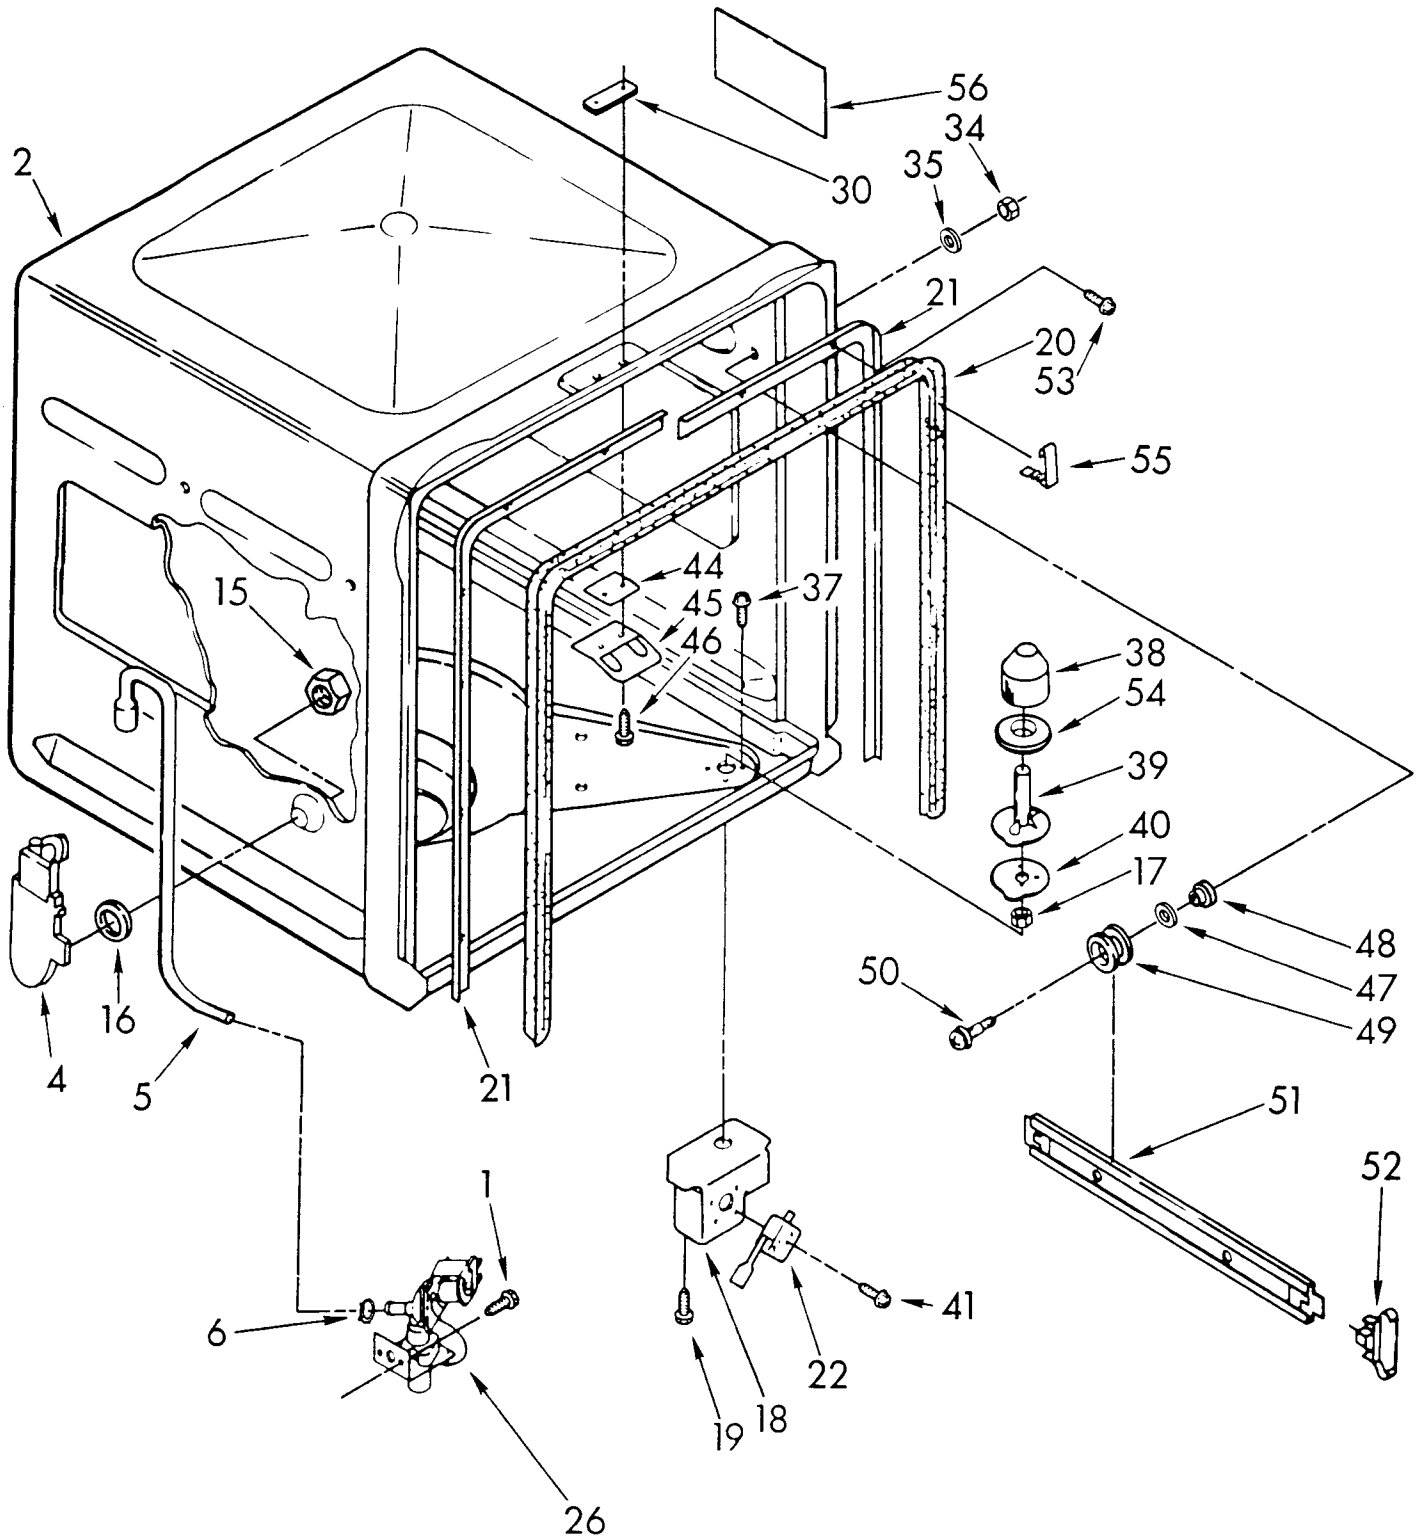

TUB PARTS

For Model: DP8700XTN0

FOR ORDERING INFORMATION REFER TO PARTS PRICE LIST