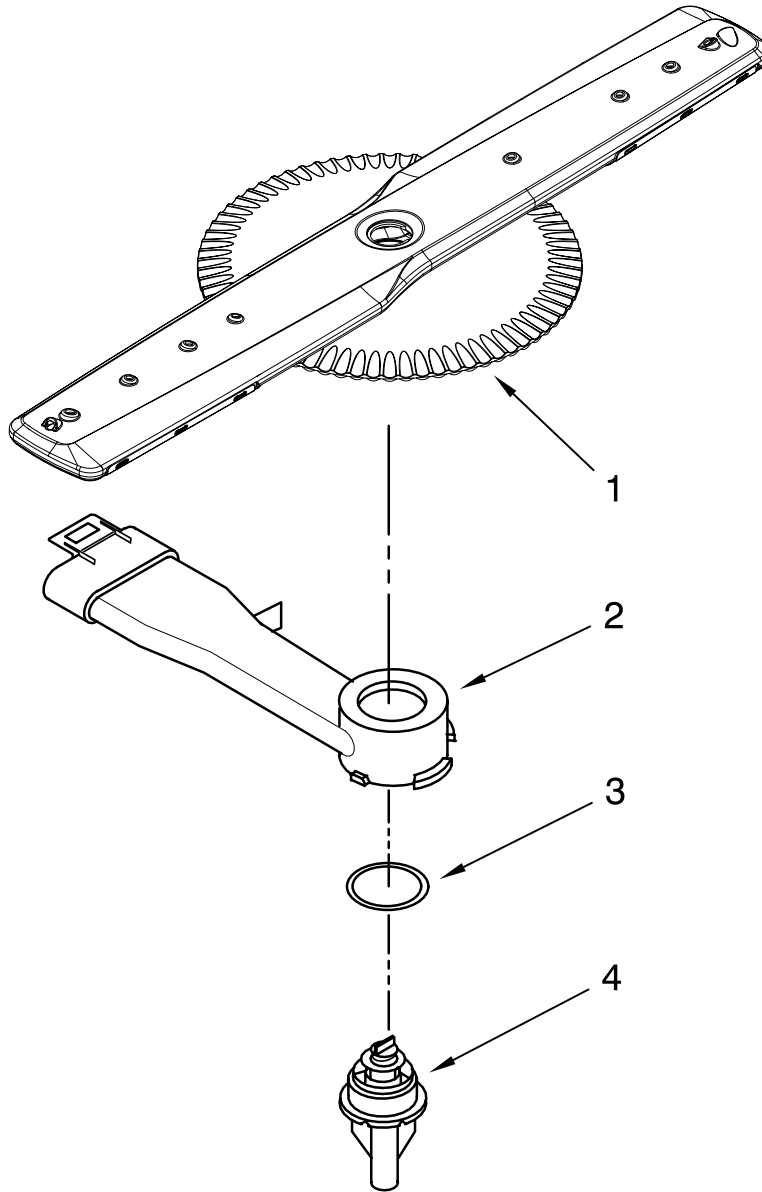

LOWER WASHARM PARTS

For Models: MDB8859AWB0, MDB8859AWW0, MDB8859AWS0
(Black) (White) (Stainless)

Illus. No.	Part No.	DESCRIPTION
1	W10199688	Wash Arm Assembly
2	8268343	Cap, Internal Rear Feed
3	8268340	Seal, Sprayarm
4	W10077898	Support, Lower Sprayarm

FOR ORDERING INFORMATION REFER TO PARTS PRICE LIST