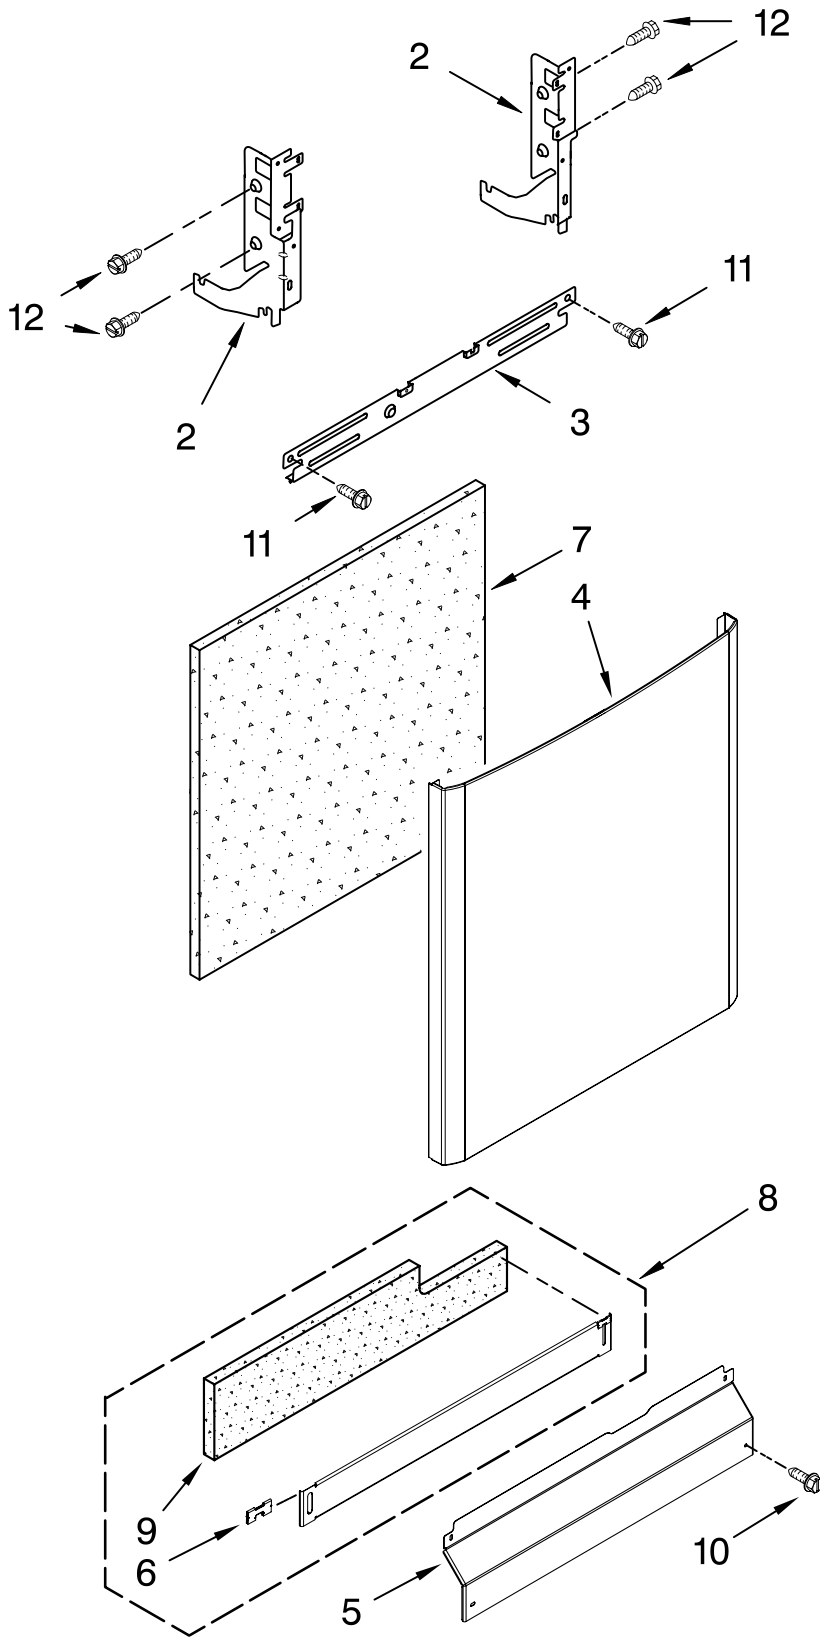

## DOOR AND PANEL PARTS

For Models: MDB8859AWB0, MDB8859AWW0, MDB8859AWS0  
 (Black) (White) (Stainless)

UNDERCOUNTER  
DISHWASHER

Illus. No.	Part No.	DESCRIPTION
1	W10199707	Literature Parts Instructions, Installation
	W10199695	Energy Guide
	W10199658	Guide, Use & Care English/French
	W10199659	Guide, Use & Care Spanish
	W10142800	Tech Sheet
2		Arm, Hinge
	8534854	Left
	8534853	Right
3	8268983	Stiffener, Door
4		Panel Front
	W10199758	Black
	W10199759	White
	W10199761	Stainless
5		Access Panel
	8573255	Black
	8573256	White
6	8269016	Clip, Grounding
7	W10073520	Insulation, Door
8		Toe Panel (Includes Item 9)
	W10205336	Black
	W10205337	White
9	W10073540	Insulation, Toe Panel
10		Screw
	302868	Black
	3400836	White
11	304392	Screw
12	3400071	Screw

# CONTROL PANEL PARTS

For Models: MDB8859AWB0, MDB8859AWW0, MDB8859AWS0  
 (Black) (White) (Stainless)

Illus. No.	Part No.	DESCRIPTION
1		Console Asm. (Includes Active Overlay & Insert)
	W10199784	Black
	W10199785	White
2	8546546	Clip, Bi-Metal
3	W10208673	Control Electronic
4	8269209	Switch, Door
5	W10077360	Latch Assembly
6	661663	Bi-Metal
7	3369051	Screw
8		Handle, Latch
	W10205889	Black
	W10205890	White