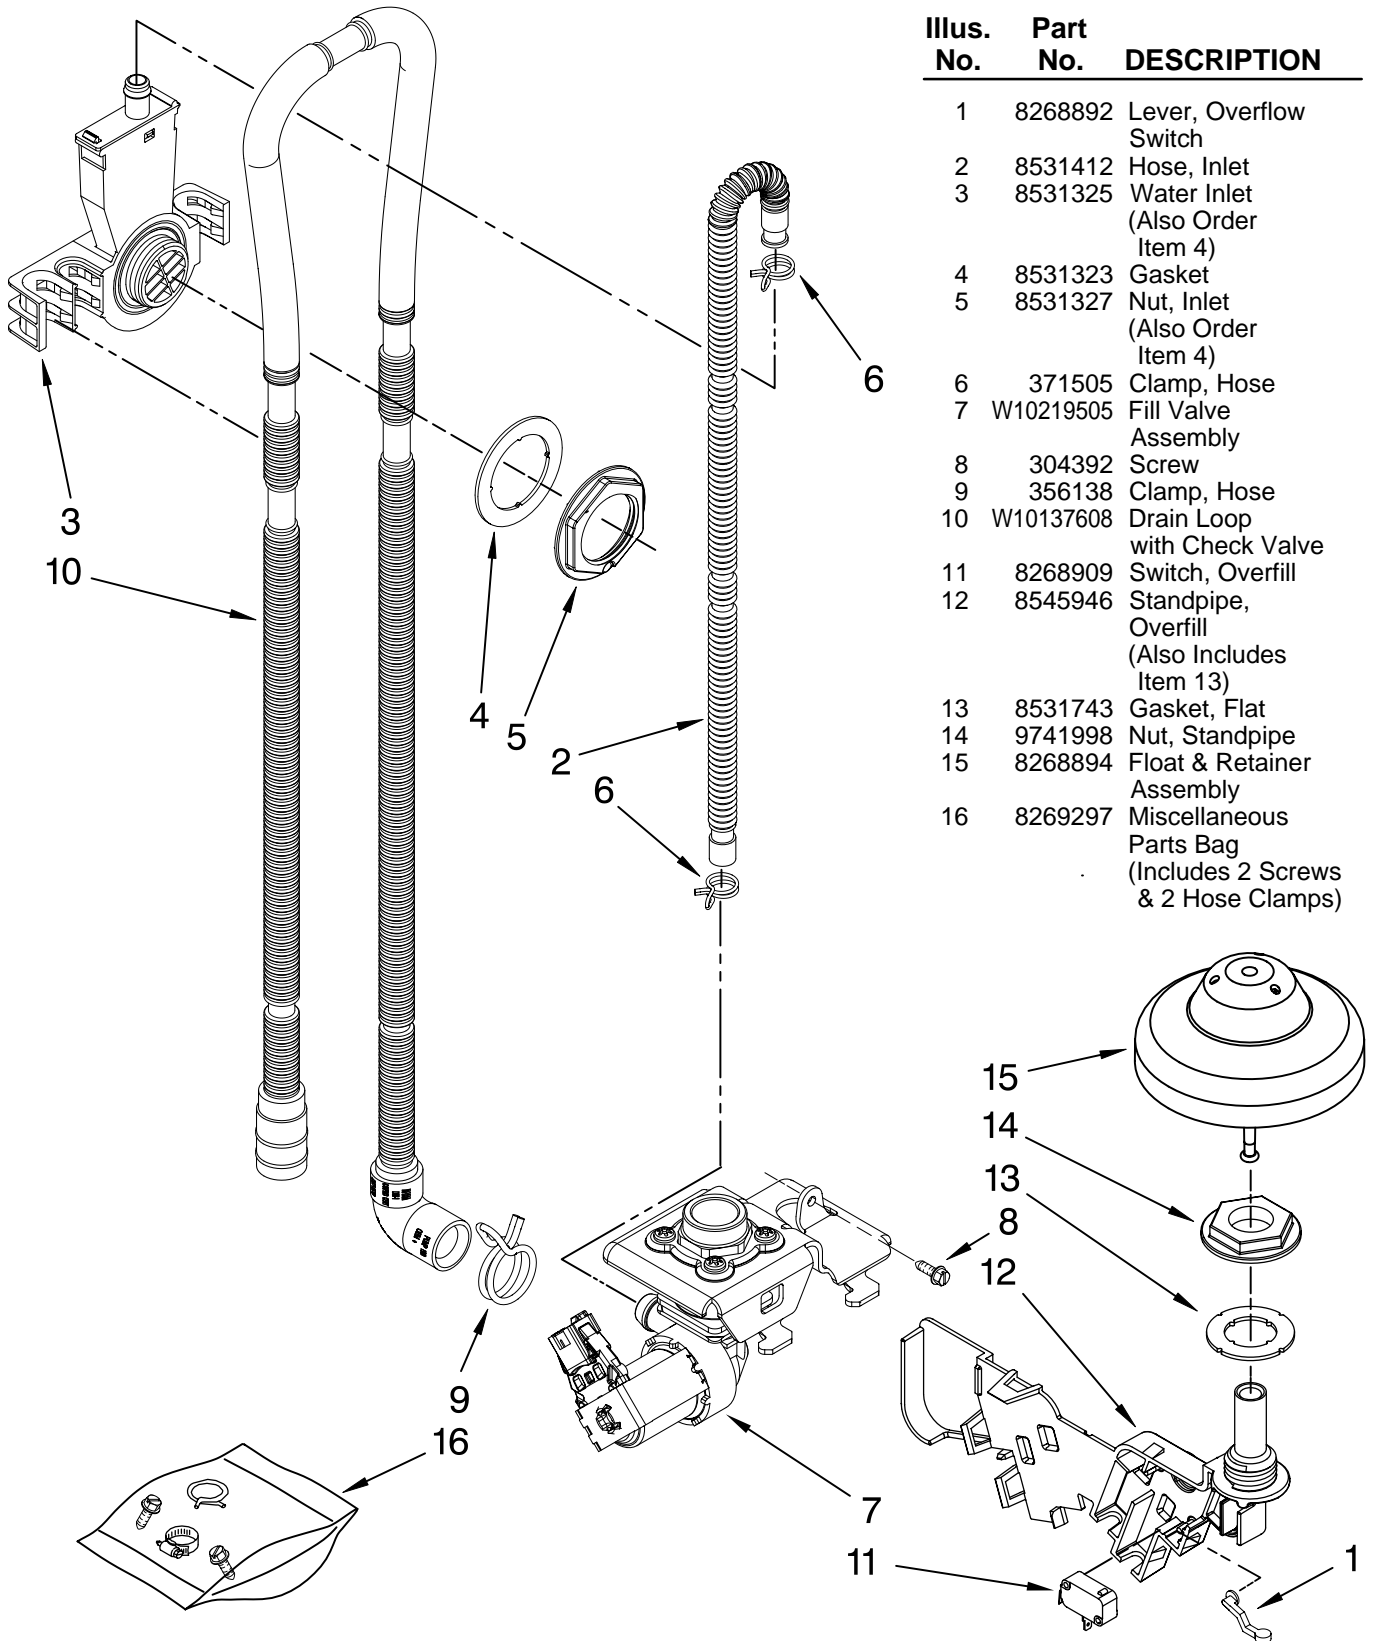

Illus. No.	Part No.	DESCRIPTION
13	W10177098	Screw
14	8535660	Seal, Console/door
15	8535637	Bracket, Dispenser
16	8531865	Shield, Dispenser
17	8281217	Screw

FOR ORDERING INFORMATION REFER TO PARTS PRICE LIST

# FILL, DRAIN AND OVERFILL PARTS

For Models: MDB8859AWB0, MDB8859AWW0, MDB8859AWS0

(Black)

(White)

(Stainless)

Illus. No.	Part No.	DESCRIPTION
1	8268892	Lever, Overflow Switch
2	8531412	Hose, Inlet
3	8531325	Water Inlet (Also Order Item 4)
4	8531323	Gasket
5	8531327	Nut, Inlet (Also Order Item 4)
6	371505	Clamp, Hose
7	W10219505	Fill Valve Assembly
8	304392	Screw
9	356138	Clamp, Hose
10	W10137608	Drain Loop with Check Valve
11	8268909	Switch, Overflow
12	8545946	Standpipe, Overflow (Also Includes Item 13)
13	8531743	Gasket, Flat
14	9741998	Nut, Standpipe
15	8268894	Float & Retainer Assembly
16	8269297	Miscellaneous Parts Bag (Includes 2 Screws & 2 Hose Clamps)