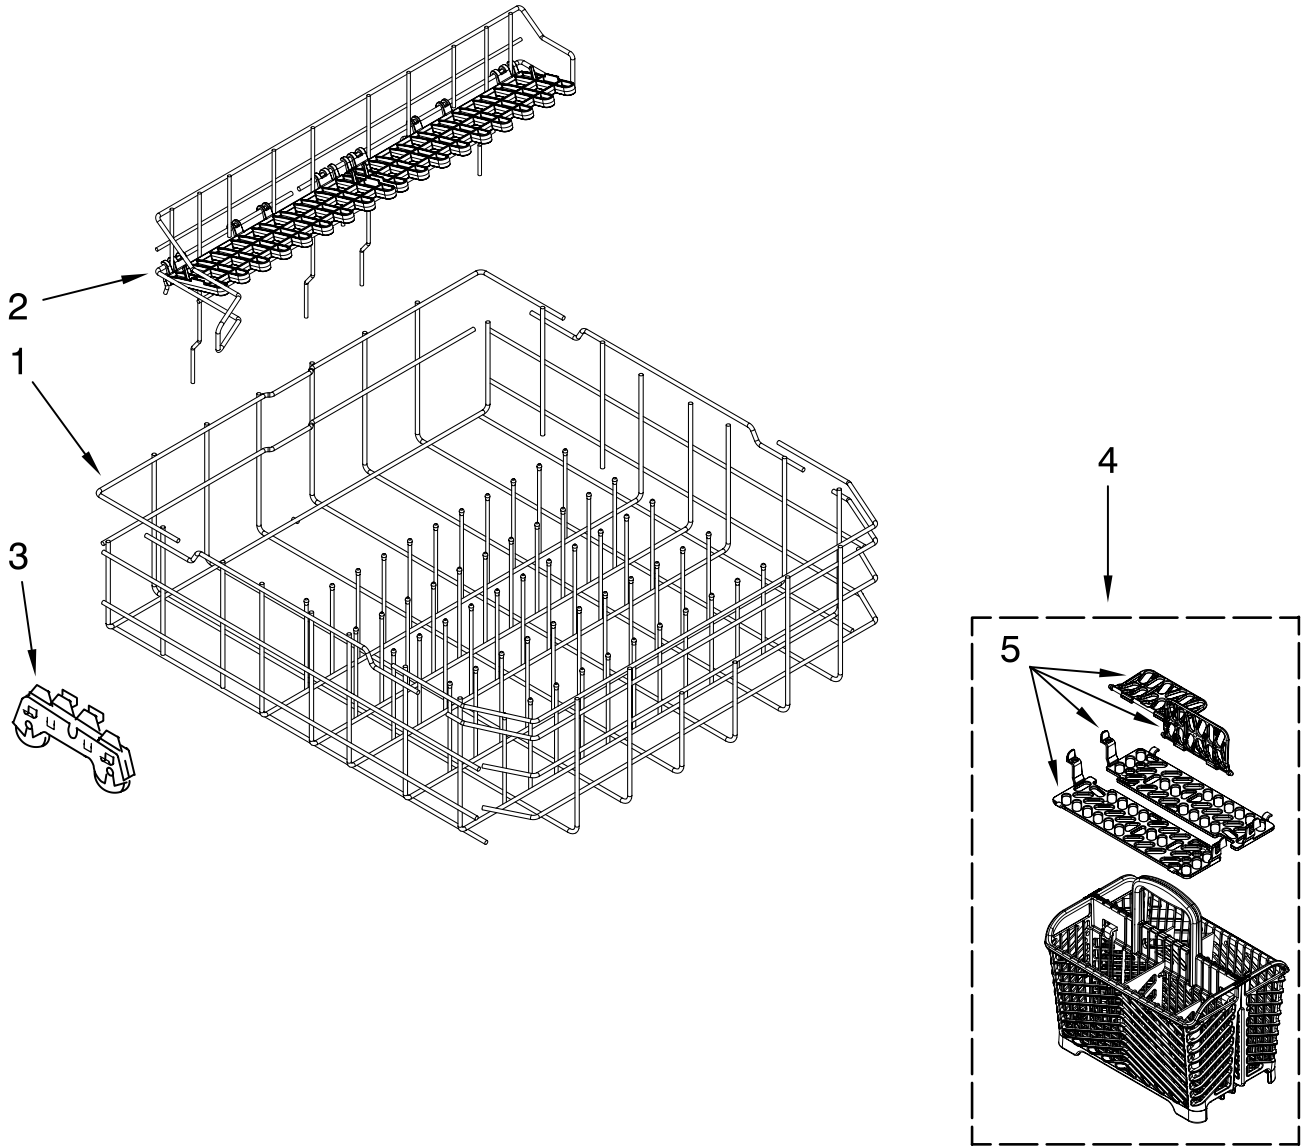

LOWER RACK PARTS

For Models: MDB8859AWB0, MDB8859AWW0, MDB8859AWS0
(Black) (White) (Stainless)

Illus. No.	Part No.	DESCRIPTION
1	W101999752	Lower Rack Assembly
2	W10199654	Cupshelf Assembly
3	W10082868	Wheel & Transport Assembly
4	W10199701	Silverware, Basket Assembly (Includes Item 8)
5	W10199681	Lid, Silverware Basket

FOR ORDERING INFORMATION REFER TO PARTS PRICE LIST