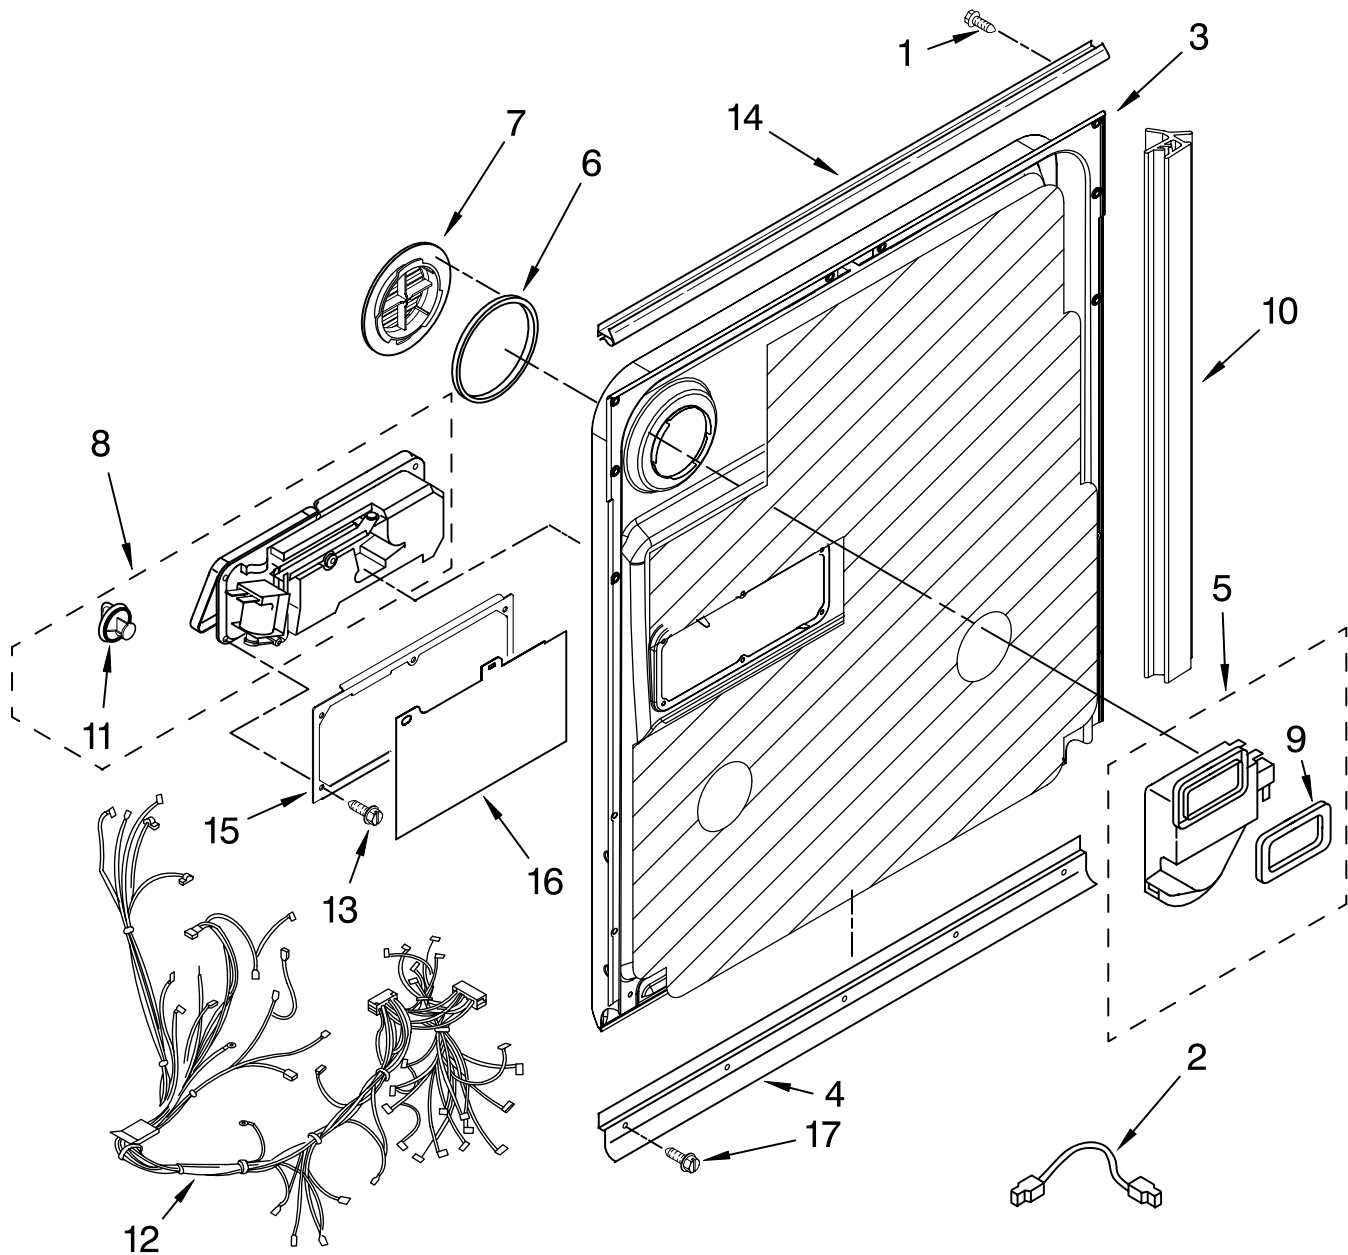

DOOR AND LATCH PARTS

For Models: MDB8859AWB0, MDB8859AWW0, MDB8859AWS0
(Black) (White) (Stainless)

Illus. No.	Part No.	DESCRIPTION
1	3369051	Screw, Door
2	8545608	Harness, Vent Motor
3	W10199762	Inner Door Mastic Assembly
4	8268937	Inlet, Air
5	W10164259	Vent Assembly
6	8269259	Gasket, Vent

Illus. No.	Part No.	DESCRIPTION
7	8545536	Deflector, Vent (Also Order Item 6)
8	W10199696	Dispenser, Assembly
9	8269258	Seal, Front
10	8574160	Seal, Side
11	W10199683	Cap, Rinse Aid
12	W10078201	Wiring Harness Main

Illus. No.	Part No.	DESCRIPTION
13	W10177098	Screw
14	8535660	Seal, Console/door
15	8535637	Bracket, Dispenser
16	8531865	Shield, Dispenser
17	8281217	Screw

FOR ORDERING INFORMATION REFER TO PARTS PRICE LIST