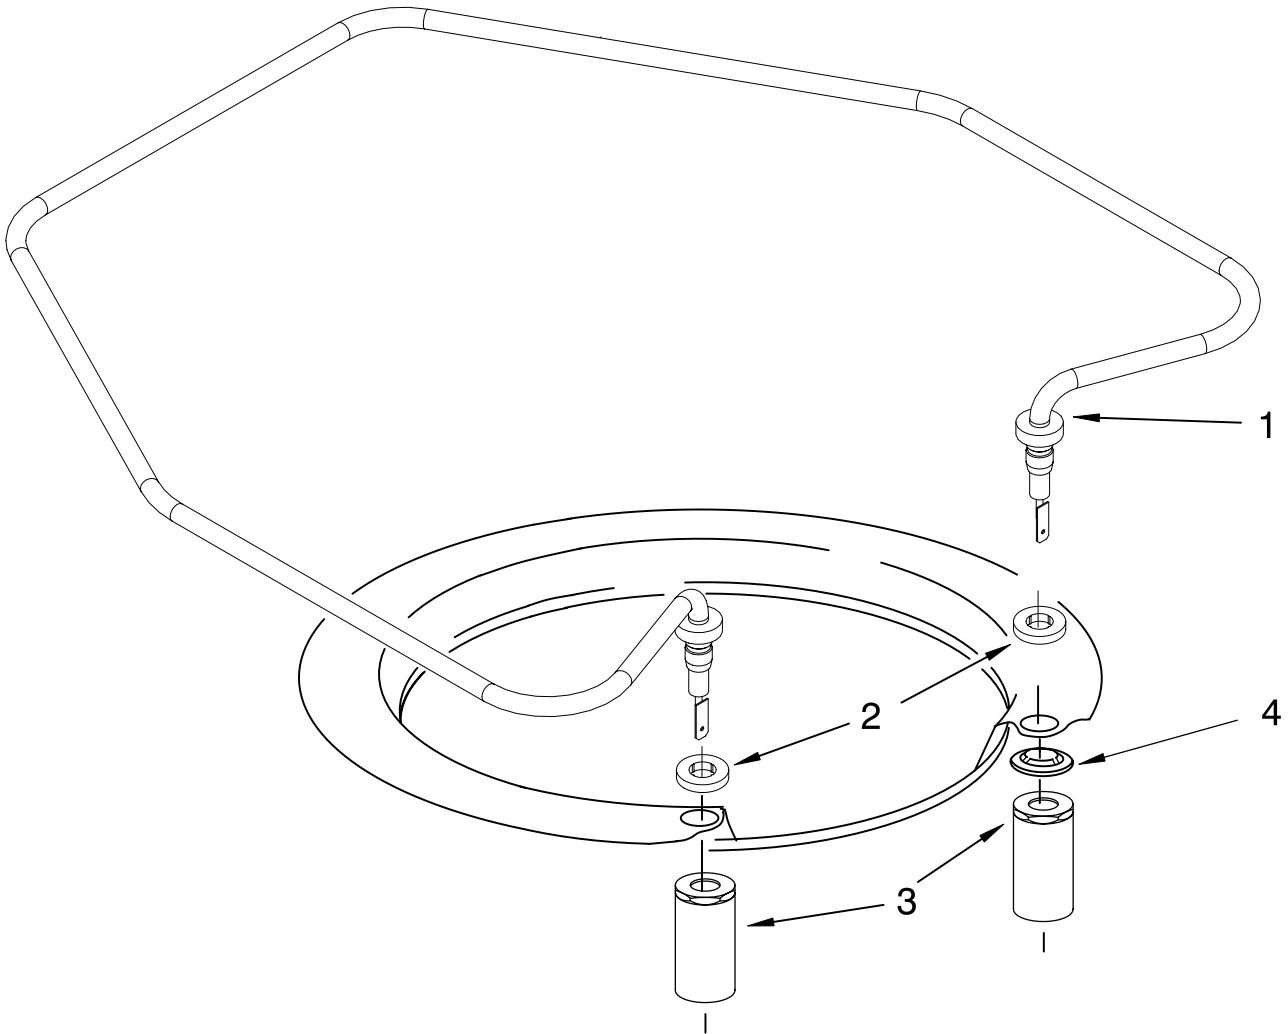

HEATER PARTS

For Models: MDB8859AWB0, MDB8859AWW0, MDB8859AWS0
(Black) (White) (Stainless)

Illus. No.	Part No.	DESCRIPTION
1	8537057	Heater Element Assembly (Also Includes Item 2)
2	717273	Washer, Heater Element
3	8268548	Nut, Heater Element
4	3400931	Speed Nut

NOTE: If heater element is removed, it must be replaced.

FOR ORDERING INFORMATION REFER TO PARTS PRICE LIST