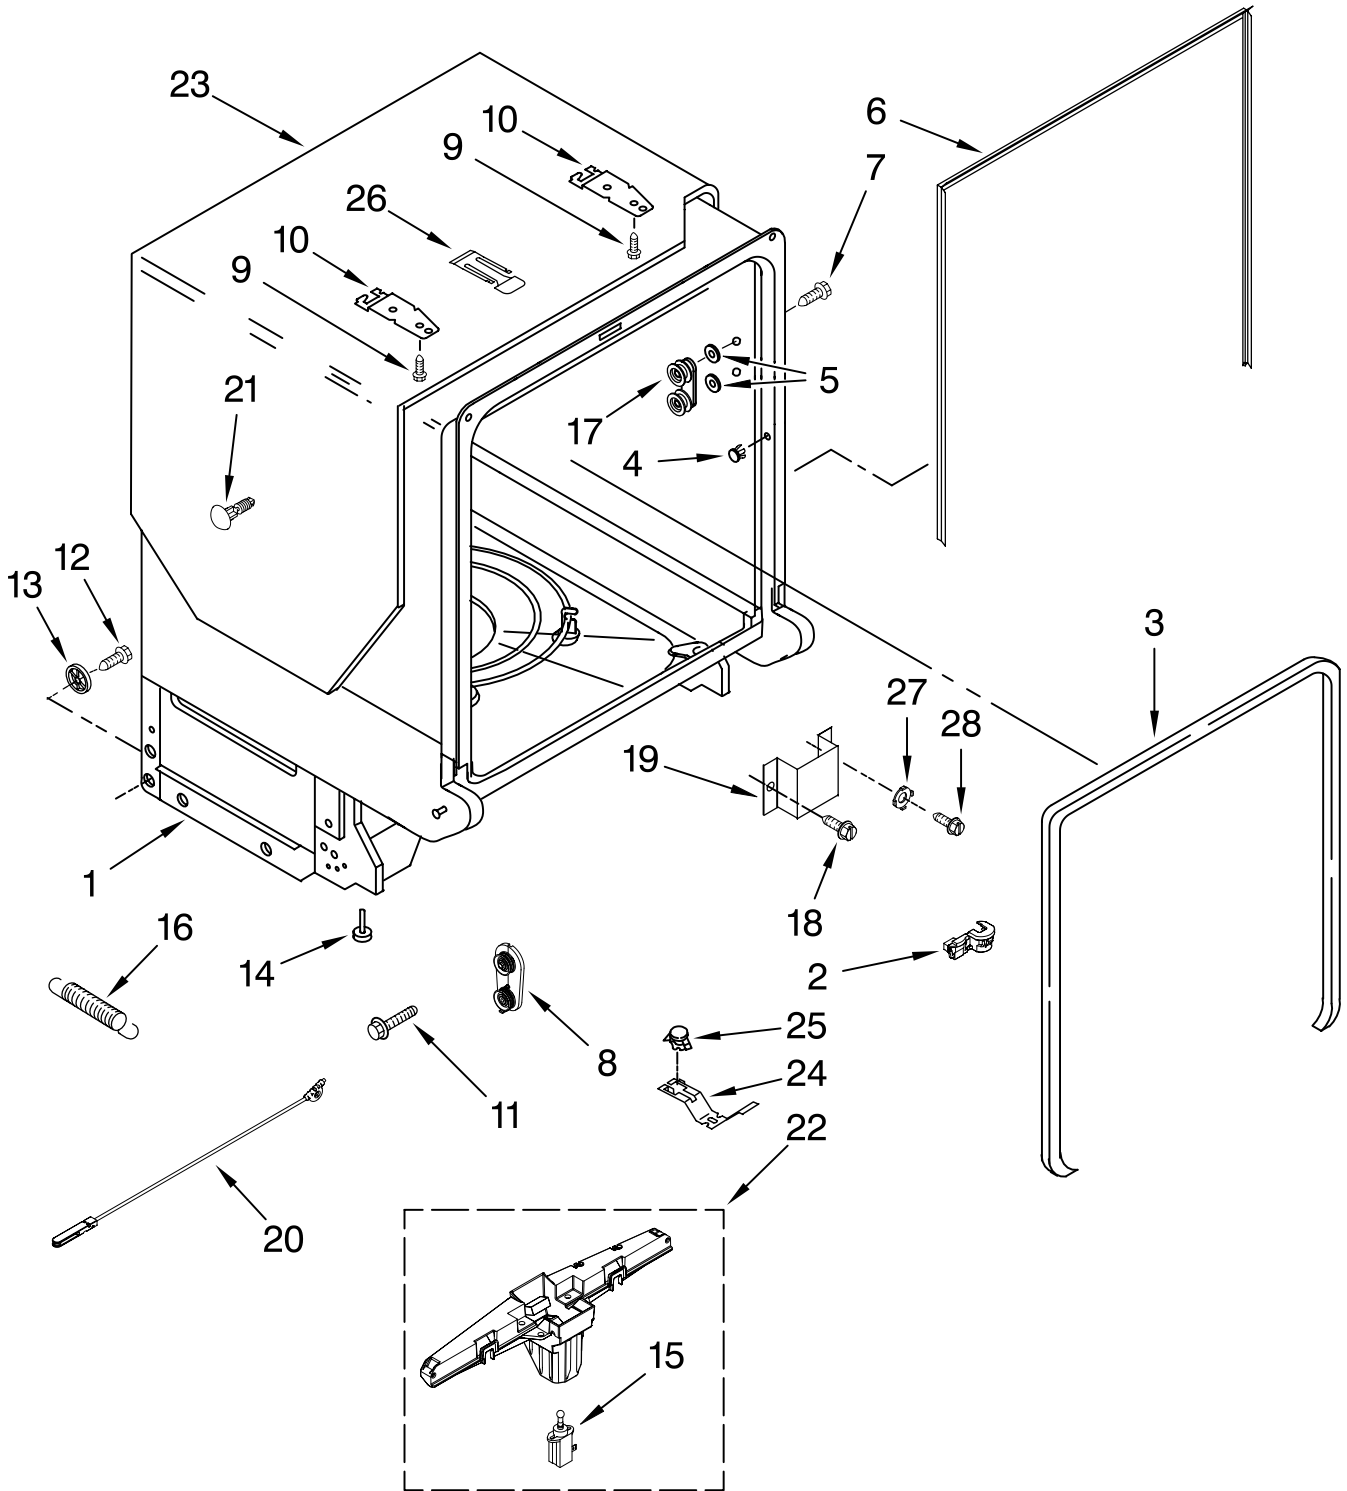

TUB AND FRAME PARTS

For Models: MDB8859AWB0, MDB8859AWW0, MDB8859AWS0
(Black) (White) (Stainless)

FOR ORDERING INFORMATION REFER TO PARTS PRICE LIST

TUB AND FRAME PARTS

For Models: MDB8859AWB0, MDB8859AWW0, MDB8859AWS0
(Black) (White) (Stainless)

Illus. No.	Part No.	DESCRIPTION
1	W10164353	Tub Assembly (Includes Heater Assembly)
2	8573061	Strain Relief
3	W10112096	Door Seal
4	W10082838	Plug Tub
5	9743002	Gasket, Bracket Mounting
6	8269110	Seal, Cabinet
7	3400072	Screw
8	W10084086	Door, Balance Assembly
9	3367670	Screw
10	8269145	Bracket, Undercounter
11	3400074	Screw
12	3370389	Screw
13	8268977	Wheel Leg
14	8524584	Leveler, Leg
15	W10082769	Motor, Wax
16	8270020	Spring, Door Balance
17	8270019	Wheel & Mount Assembly (Also Order Item 6)
18	3400892	Screw
19	8268991	Cover, Terminal Box
20	W10158291	Cable, Door Balance
21	304666	Retainer, Push
22	8572661	Actuator Assy (Includes Item 15)
23	8573240	Shield, Sound Tub
24	9742648	Bracket, Thermostat
25	661566	Thermostat
26	W10077370	Strike, Latch
27	3378128	Washer, Pronged
28	3400014	Screw

FOR ORDERING INFORMATION REFER TO PARTS PRICE LIST