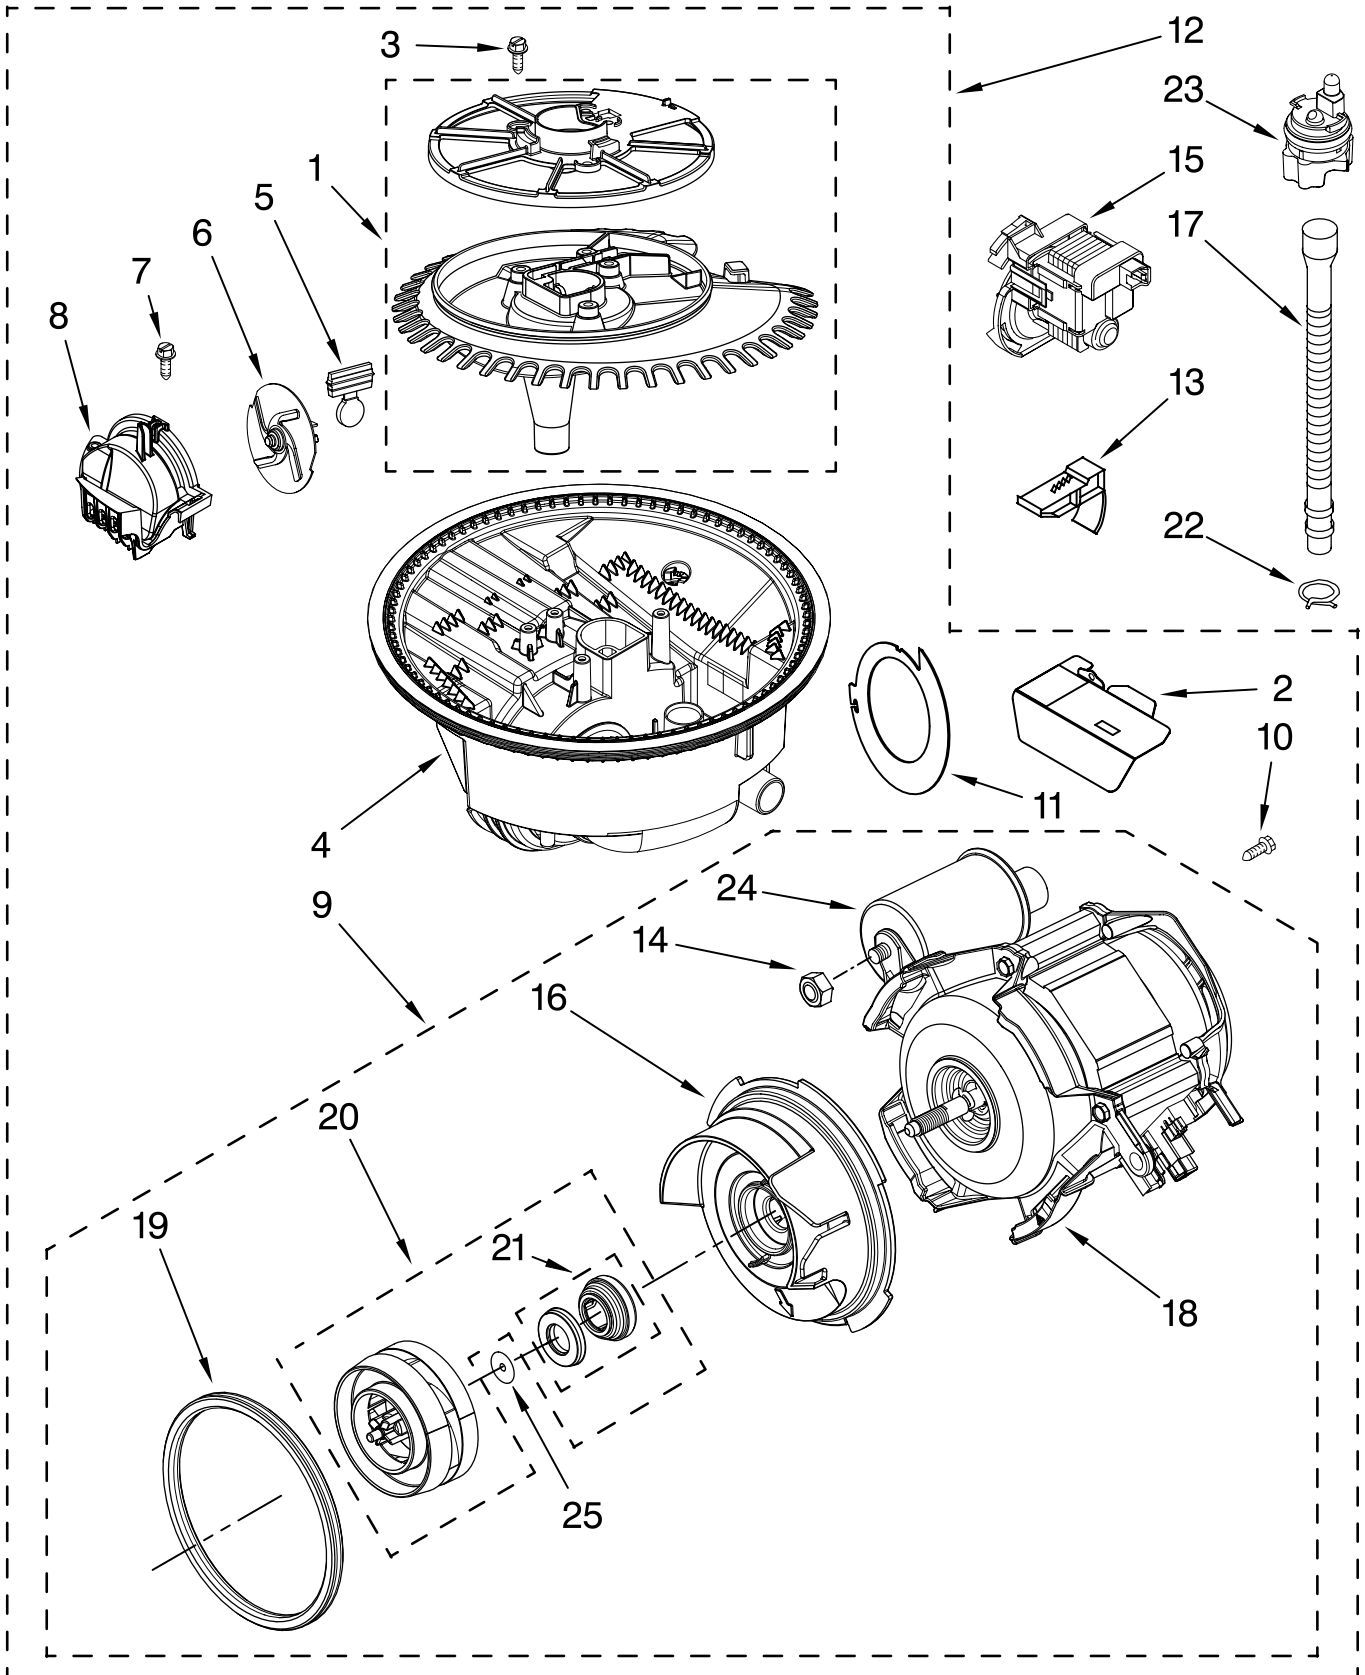

PUMP AND MOTOR PARTS

For Models: MDB8859AWB0, MDB8859AWW0, MDB8859AWS0
(Black) (White) (Stainless)

FOR ORDERING INFORMATION REFER TO PARTS PRICE LIST

PUMP AND MOTOR PARTS

For Models: MDB8859AWB0, MDB8859AWW0, MDB8859AWS0
(Black) (White) (Stainless)

Illus. No.	Part No.	DESCRIPTION
1	8534952	Accumulator Assy
2	8283527	Shield, Motor
3	3400069	Screw
4	8572618	Sump with seal
5	8268375	Check Valve, Sump
6	W10083957	Chopper Assembly
7	9741232	Screw
8	8531857	Protector, Inlet
9	W10231538	Motor Assembly
10	3400217	Screw
11	W10084567	Screen, Separation
12	W10237168	Sump & Motor Assembly
13	8269524	Tab, Sump
14	8533949	Nut
15	8558995	Pump, Drain
16	8531019	Volute, Back (Also Order Items 21 & 25)
17	8269144	Hose, Drain
18	W10226459	Motor
19	8268397	Seal, Volute
20	8531017	Impeller Kit (Also Order Item 25)
21	8268403	Face Seal Assembly (Also Order Item 25)
22	356138	Clamp, Hose
23	W10134017	Optical Water Indicator
24	W10216724	Capacitor
25	8531018	Washer

FOR ORDERING INFORMATION REFER TO PARTS PRICE LIST