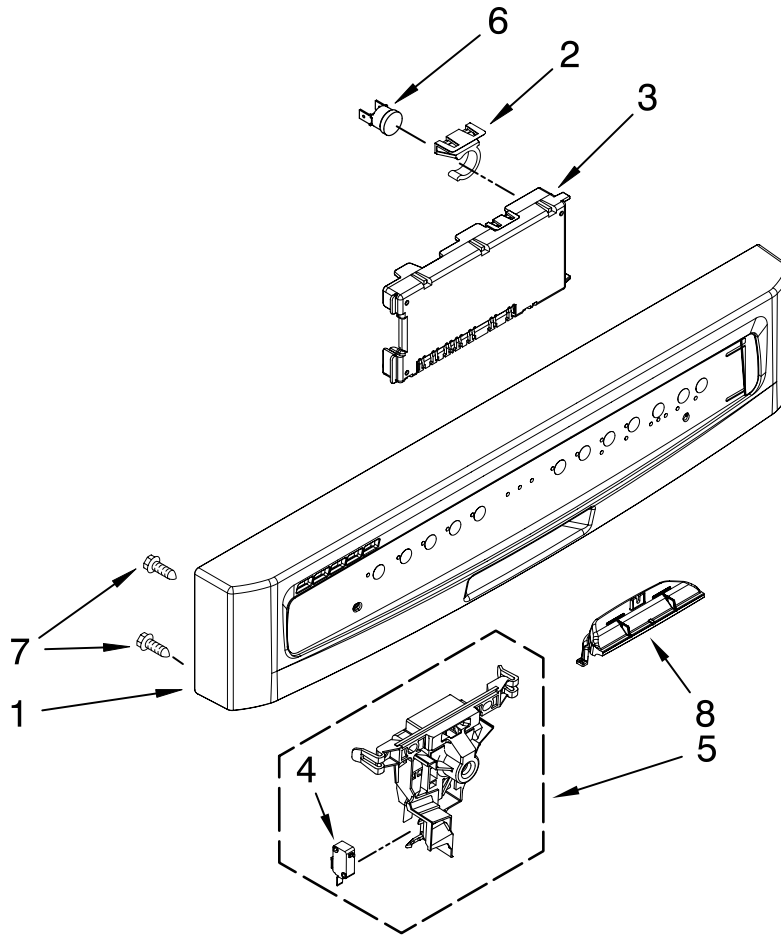

CONTROL PANEL PARTS

For Models: MDB8859AWB0, MDB8859AWW0, MDB8859AWS0
(Black) (White) (Stainless)

Illus. No.	Part No.	DESCRIPTION
1		Console Asm. (Includes Active Overlay & Insert)
	W10199784	Black
	W10199785	White
2	8546546	Clip, Bi-Metal
3	W10208673	Control Electronic
4	8269209	Switch, Door
5	W10077360	Latch Assembly
6	661663	Bi-Metal
7	3369051	Screw
8		Handle, Latch
	W10205889	Black
	W10205890	White

FOR ORDERING INFORMATION REFER TO PARTS PRICE LIST